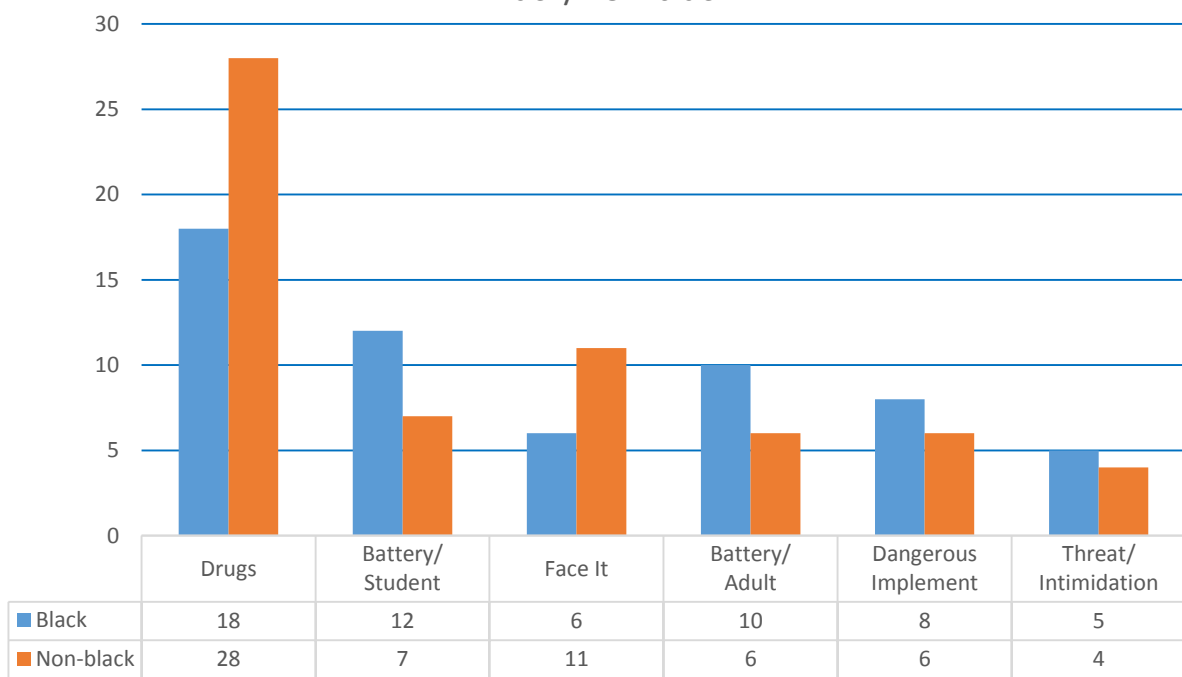

2015-2016 First Semester Reassignments
 Top Six Disciplinary Offenses
 Black/Non-black

First Semester Reassignments Four Year Comparison 2012/2013 - 2015/2016

Three Year Reassignment Comparison First Semester 2013/2014 - 2015/2016 Black/Non-black Top Four Offenses