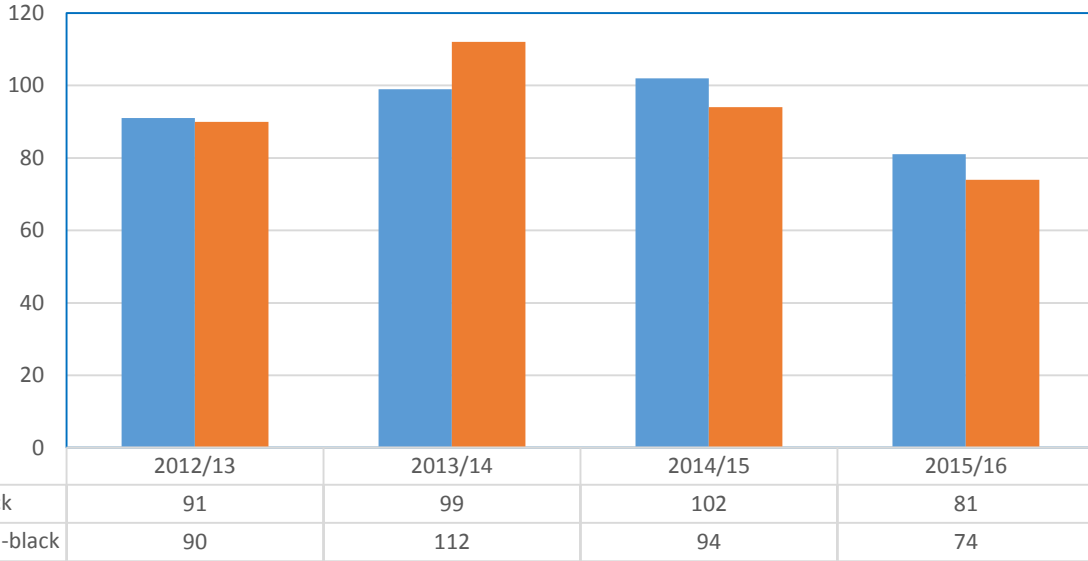

2015-2016 First Semester Reassignments
 Top Six Disciplinary Offenses
 Black/Non-black

First Semester Reassignments Four Year Comparison 2012/2013 - 2015/2016

Three Year Reassignment Comparison First Semester 2013/2014 - 2015/2016 Black/Non-black Top Four Offenses