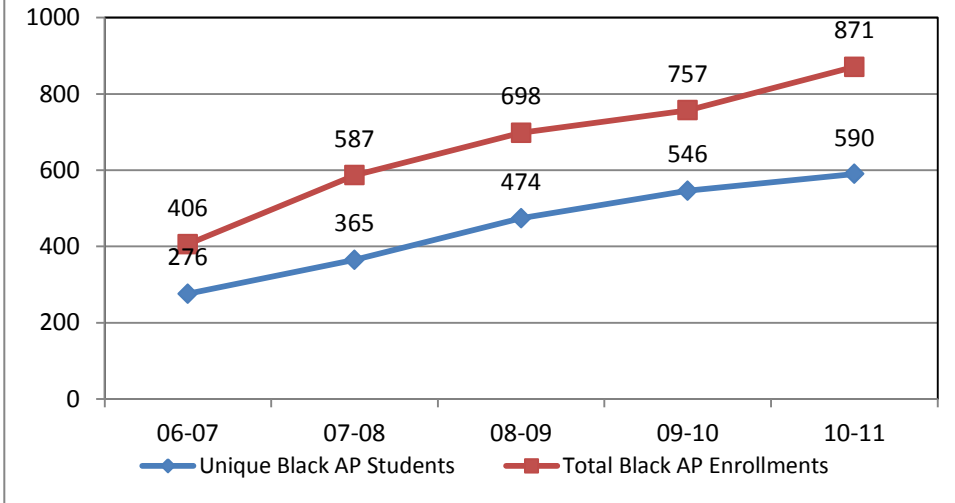

Black AP Enrollment