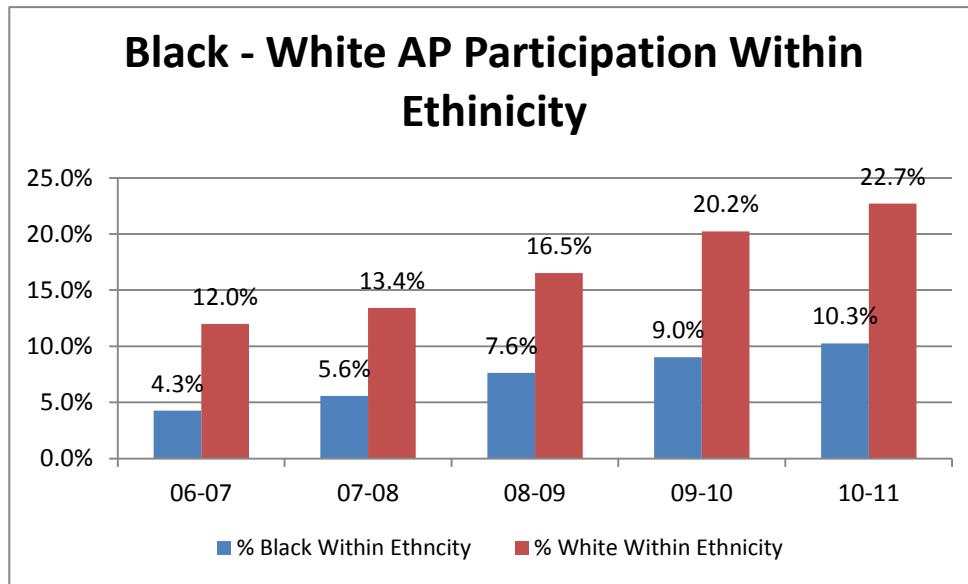

Four Year African American AP Enrollment 06-07 to 10-11

	06-07	07-08	08-09	09-10	10-11
Unique Black AP Students	276	365	474	546	590
% Black Within Ethncity	4.3%	5.6%	7.6%	9.0%	10.3%
Total Black AP Enrollments	406	587	698	757	871

	06-07	07-08	08-09	09-10	10-11
Unique White AP Students	2815	3077	3669	4441	4862
% White Within Ethncity	12.0%	13.4%	16.5%	20.2%	22.7%
Total White AP Enrollments	5116	5681	6278	7901	8592

Total HS Enrollment (Feb)	06-07	07-08	08-09	09-10	10-11
Black	6488	6556	6211	6040	5755
White	23480	22923	22204	21961	21415