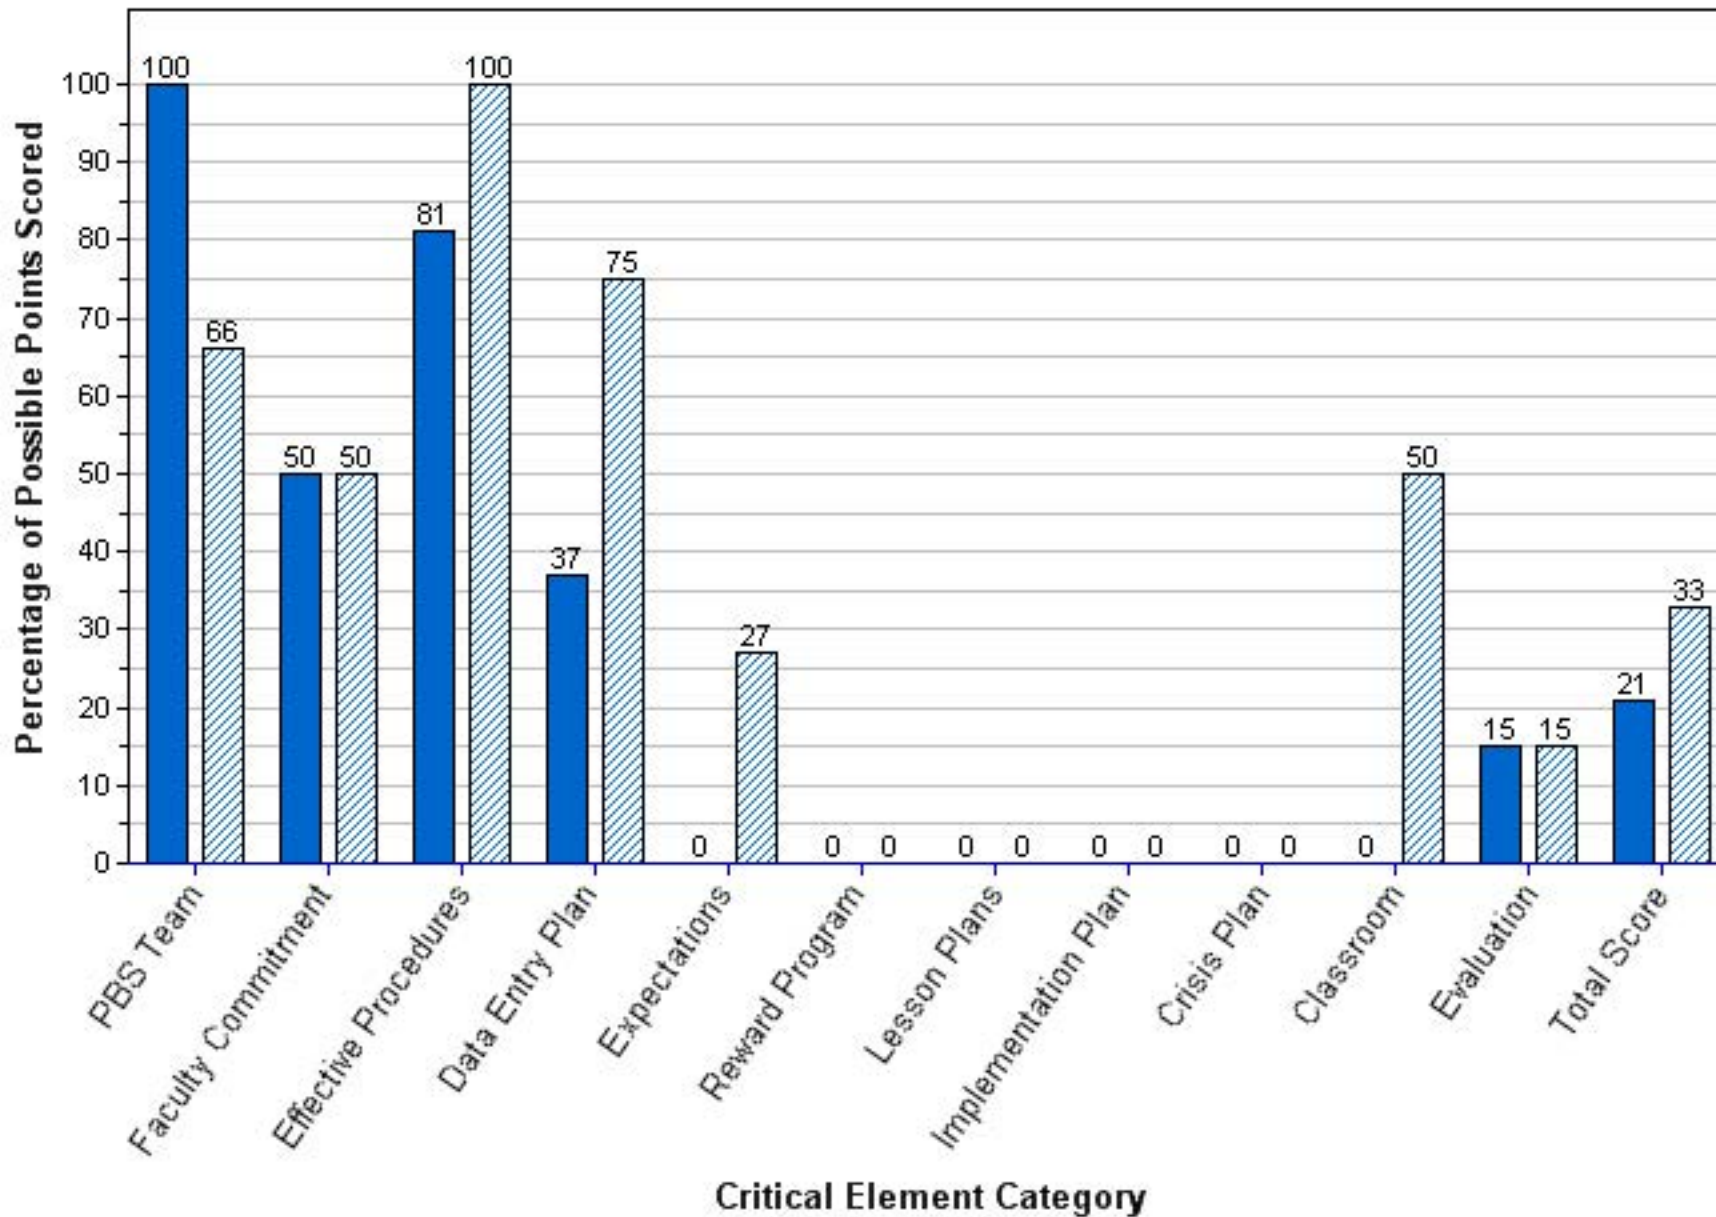

EAST LAKE HIGH SCHOOL

Benchmark of Quality Score per Critical Element Category

2010-2011   2011-2012