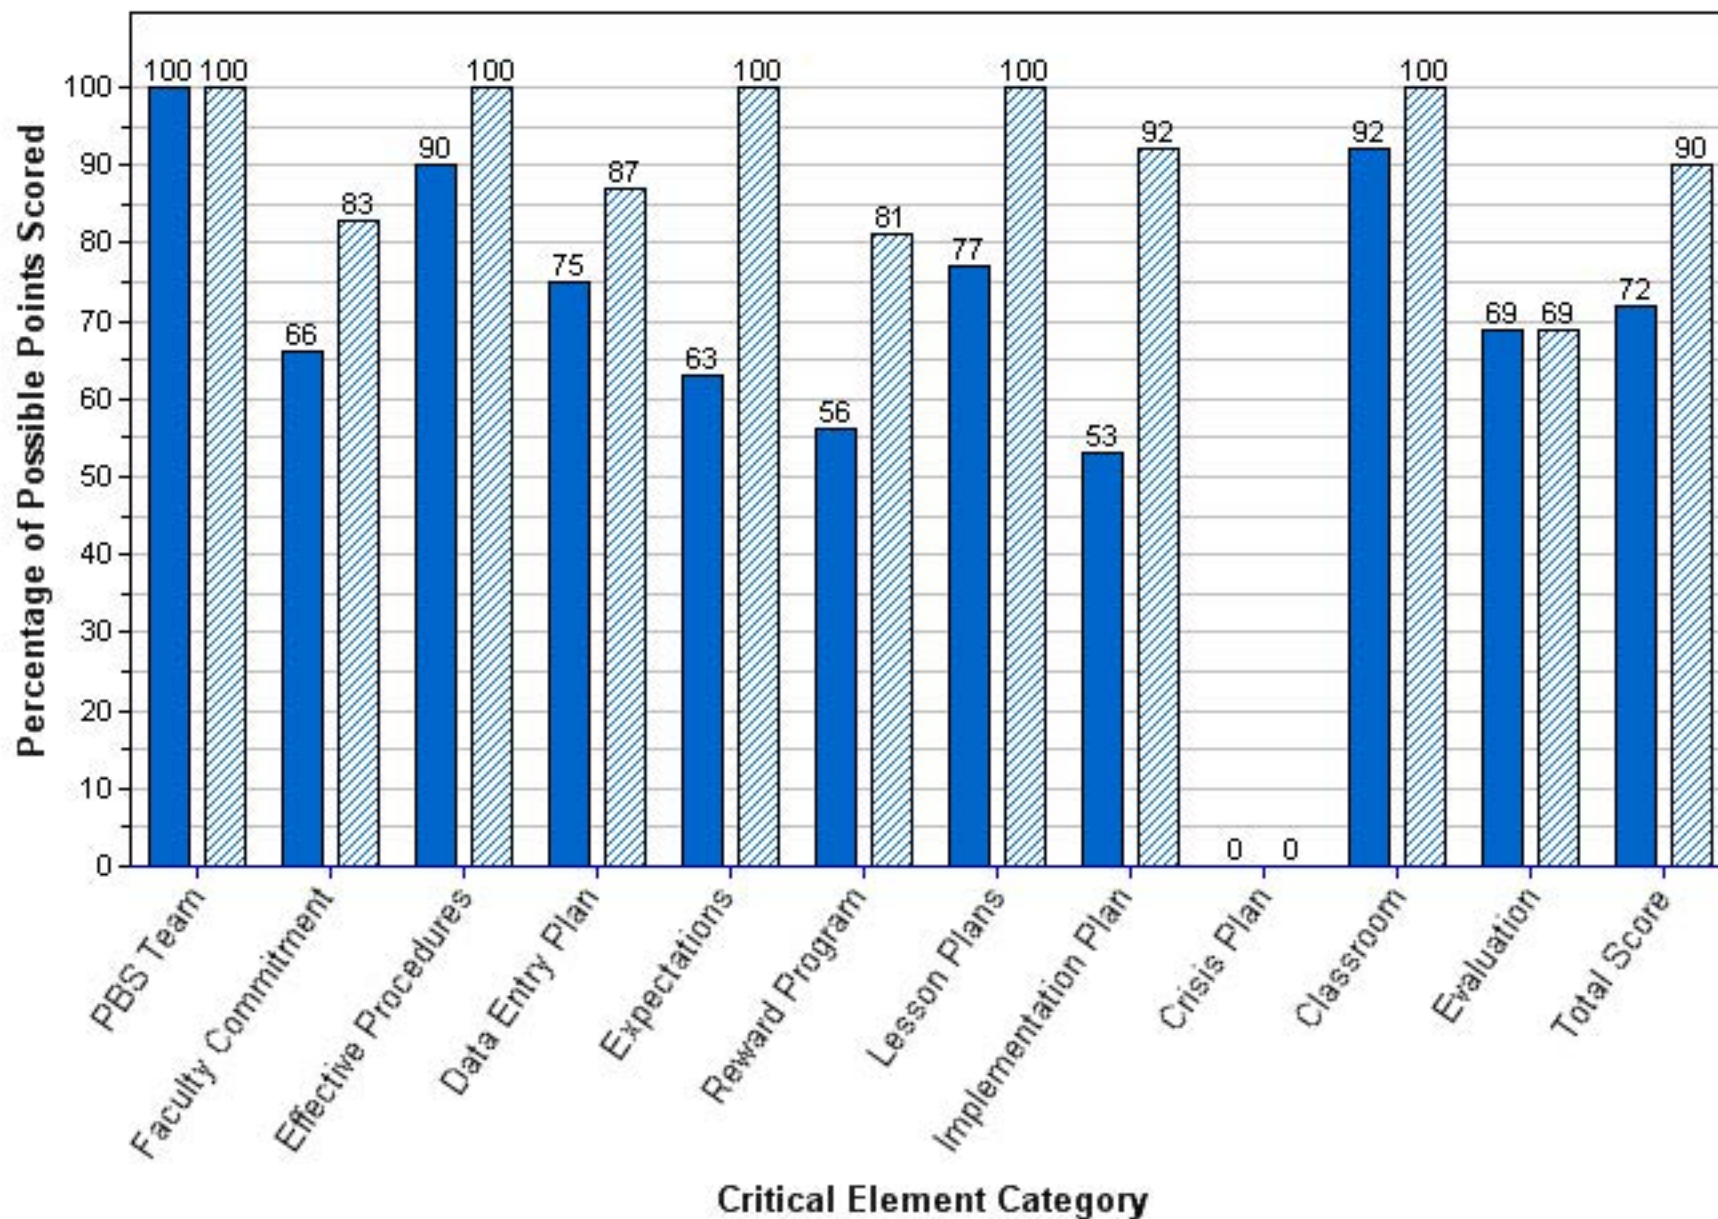

J.L. CARWISE MIDDLE SCHOOL
Benchmark of Quality Score per Critical Element Category

2010-2011 2011-2012