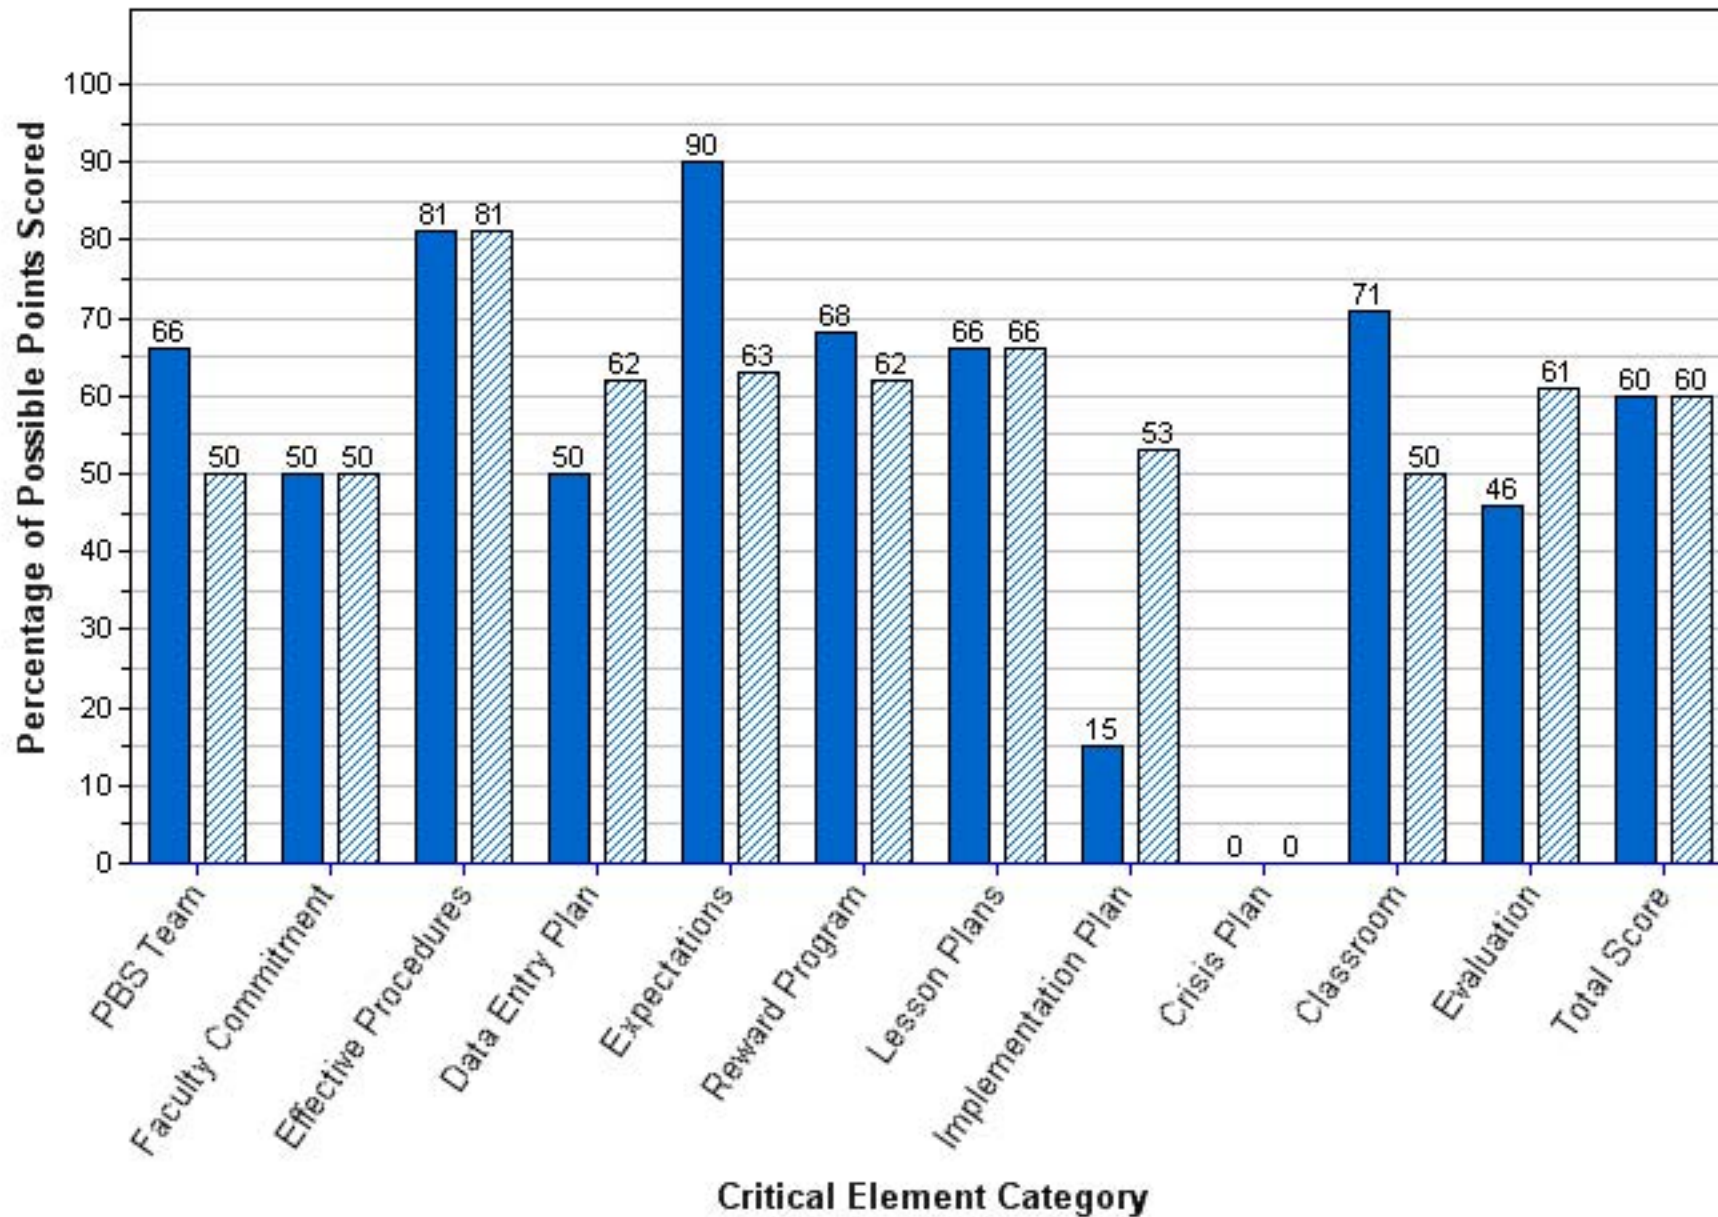

MILDRED HELMS ELEMENTARY SCHOOL
Benchmark of Quality Score per Critical Element Category

2010-2011 2011-2012