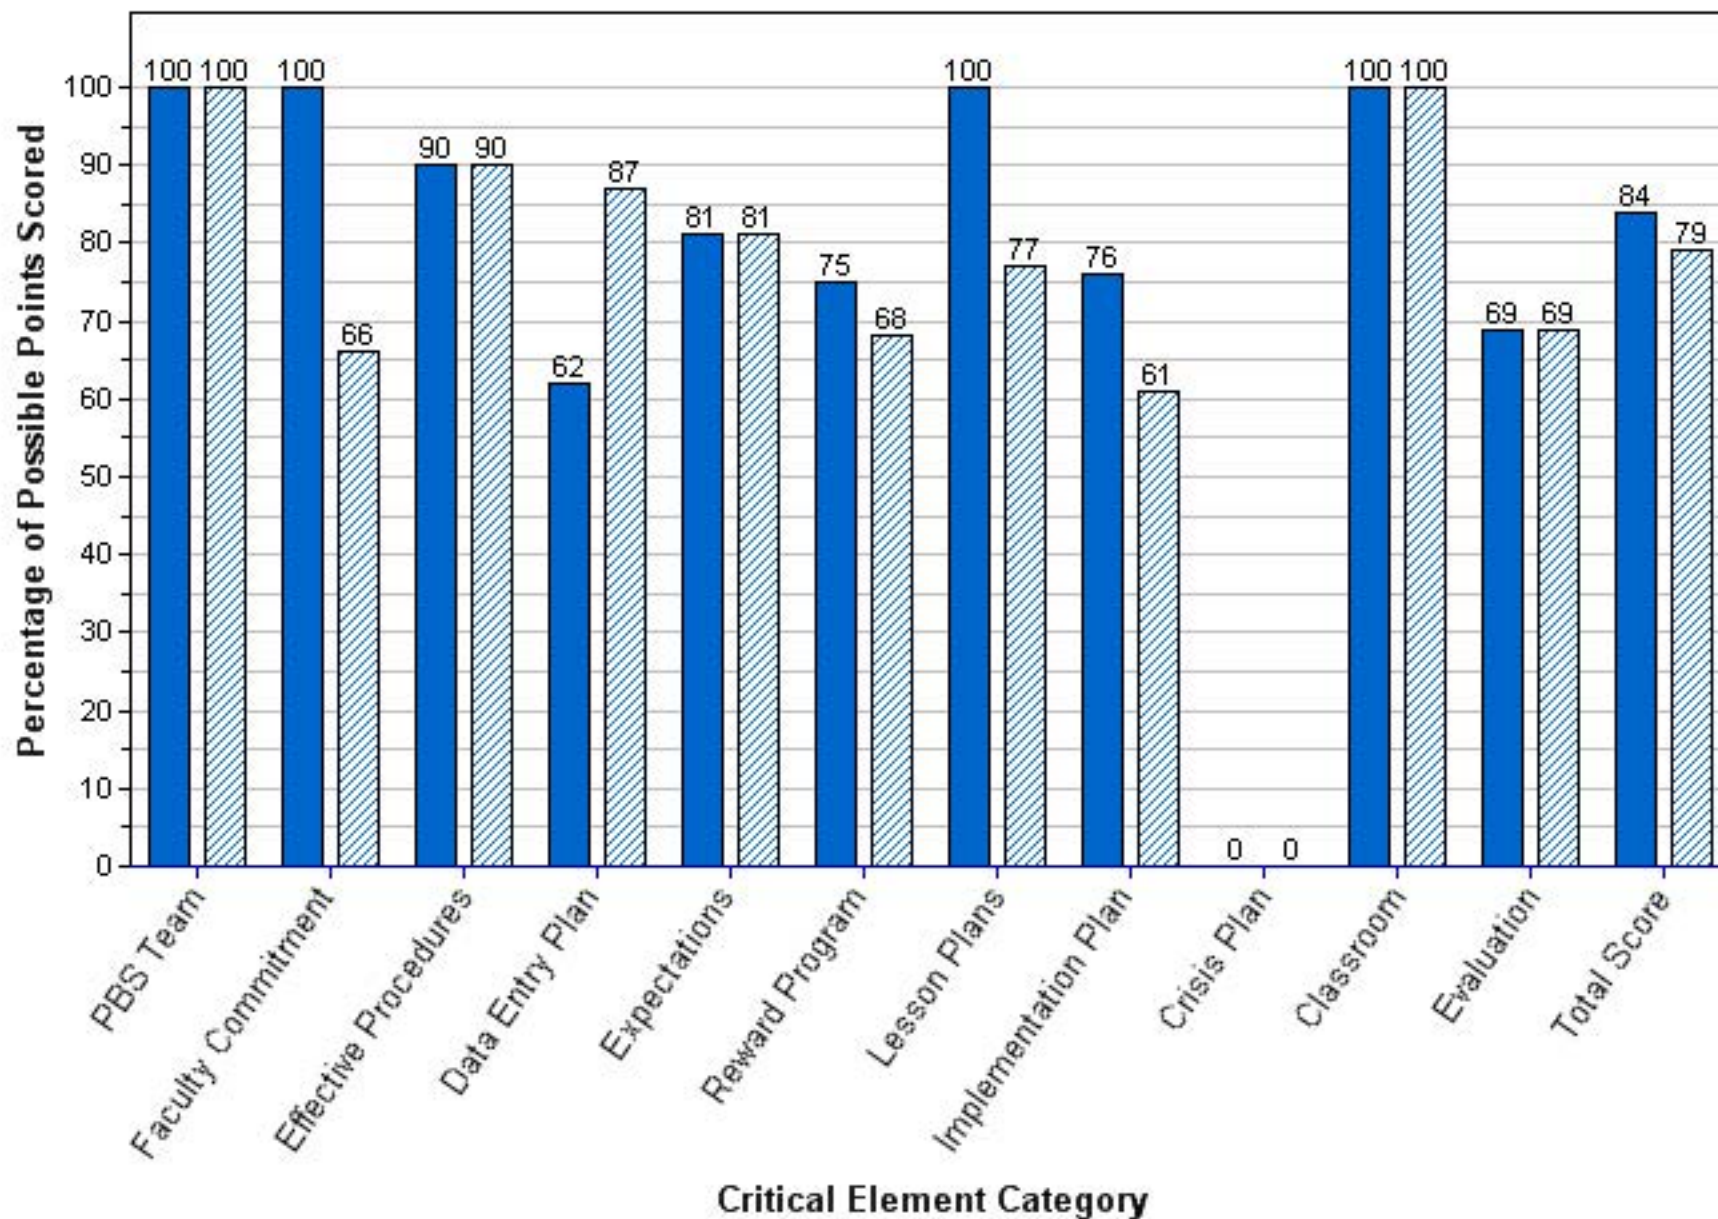

LAKE ST GEORGE ELEMENTARY SCHOOL
Benchmark of Quality Score per Critical Element Category

2010-2011 2011-2012