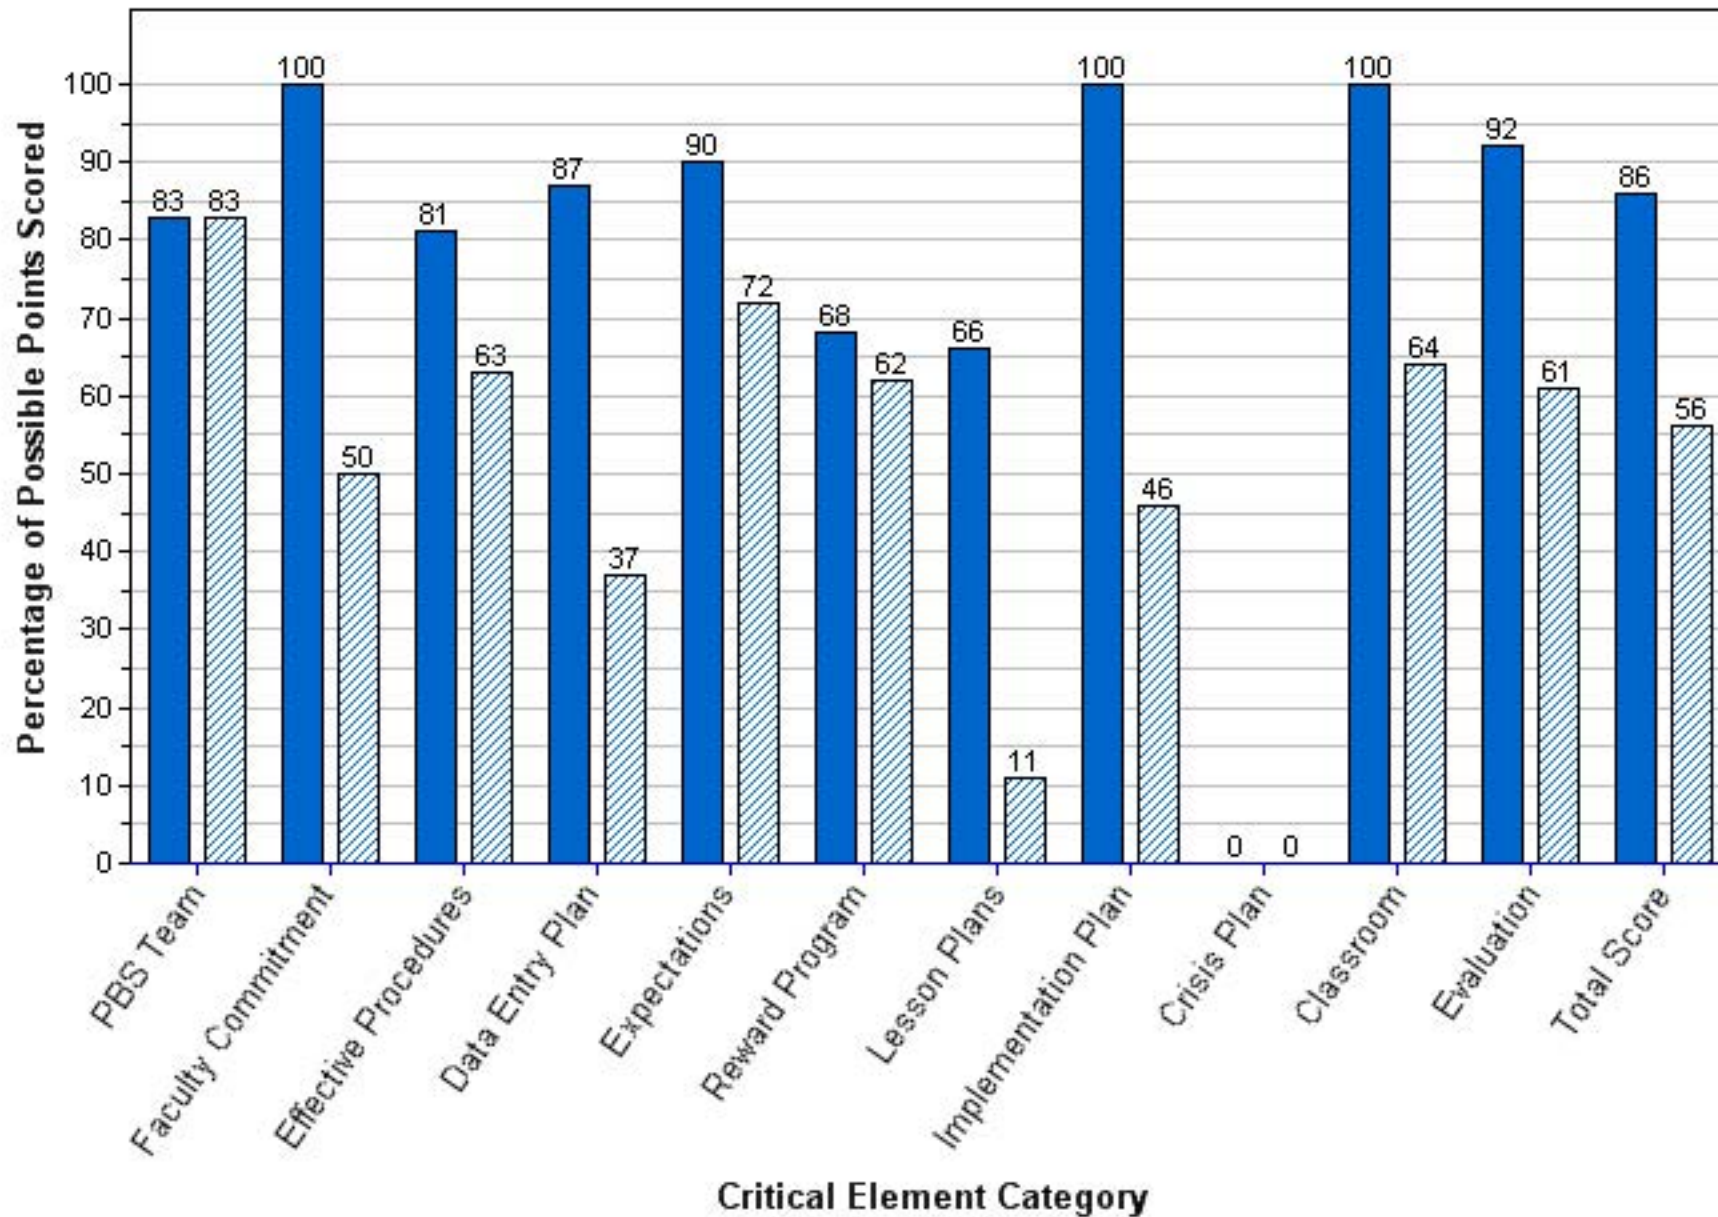

SUNSET HILLS ELEMENTARY SCHOOL
Benchmark of Quality Score per Critical Element Category

2010-2011 2011-2012