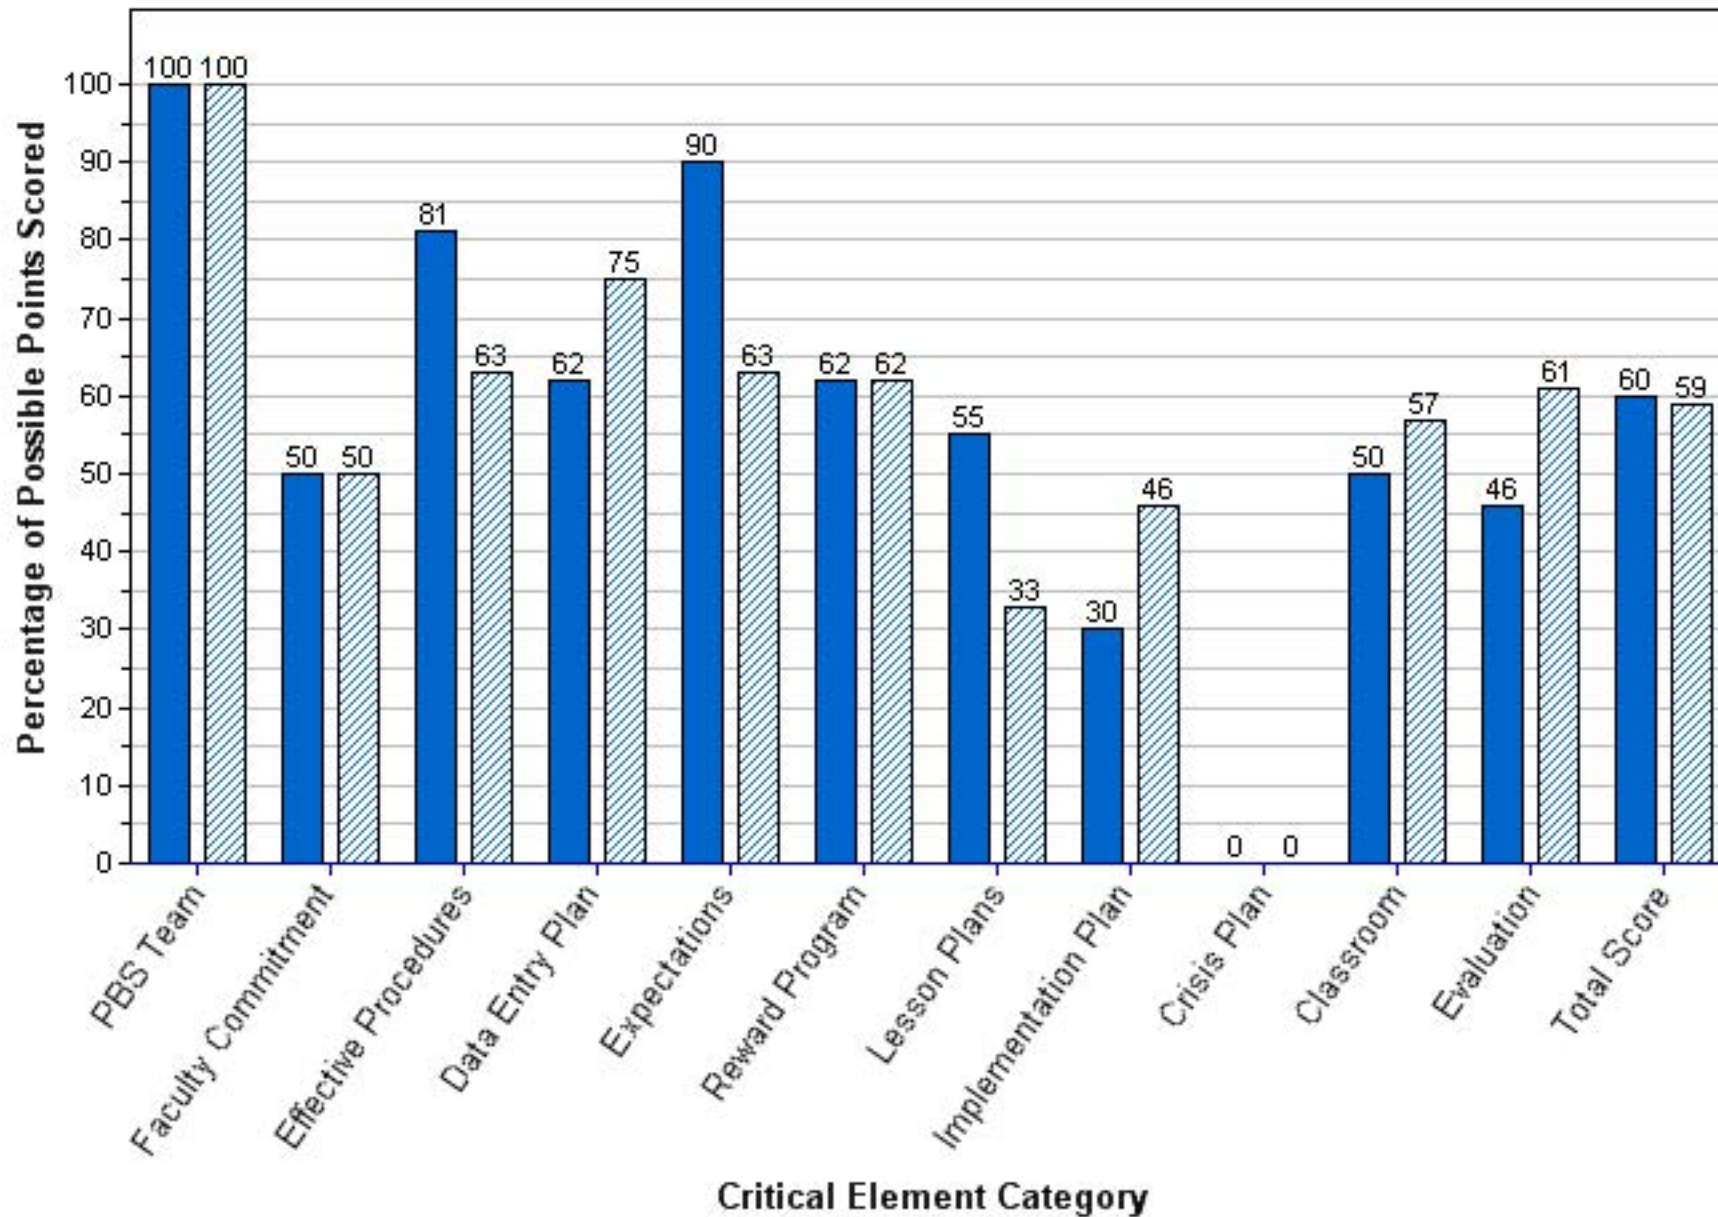

EISENHOWER ELEMENTARY SCHOOL
Benchmark of Quality Score per Critical Element Category

2010-2011 2011-2012