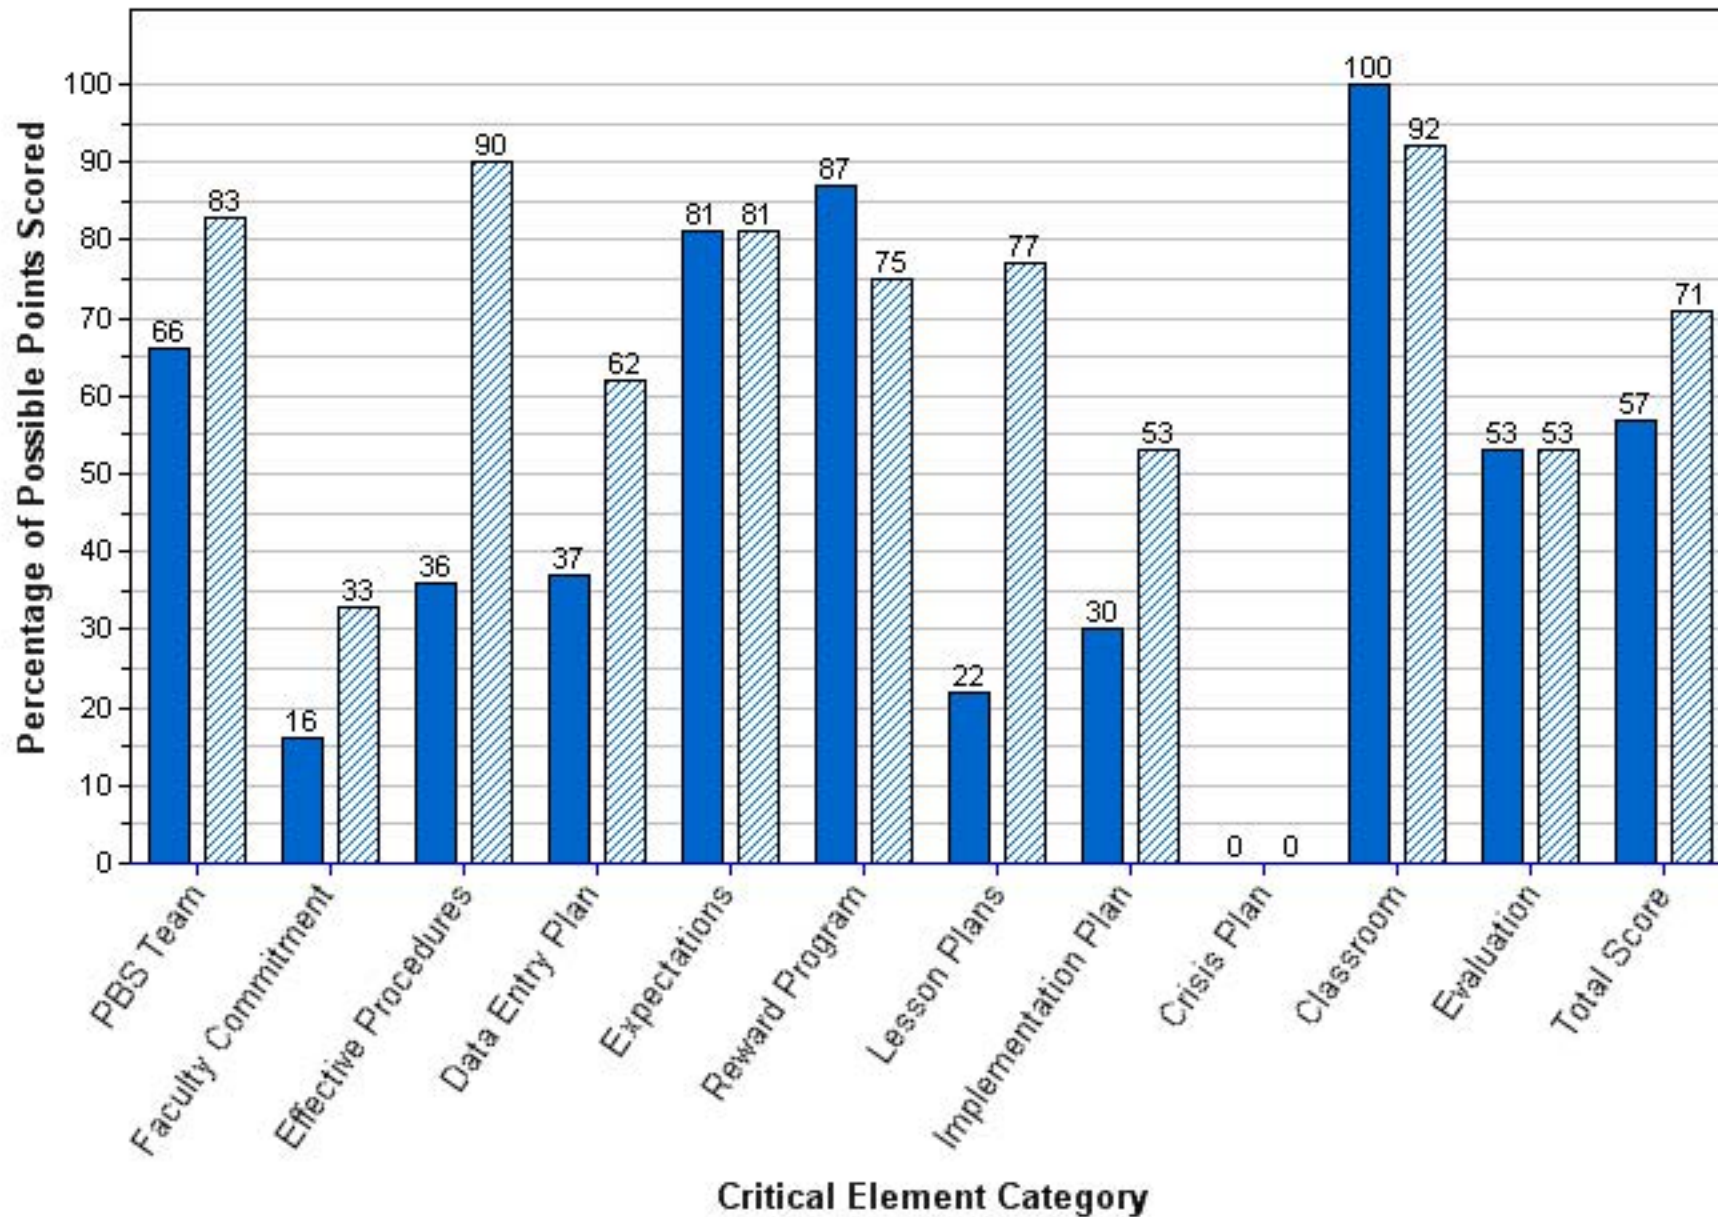

TARPON SPRINGS ELEMENTARY SCHOOL
Benchmark of Quality Score per Critical Element Category

■ 2010-2011   ▨ 2011-2012