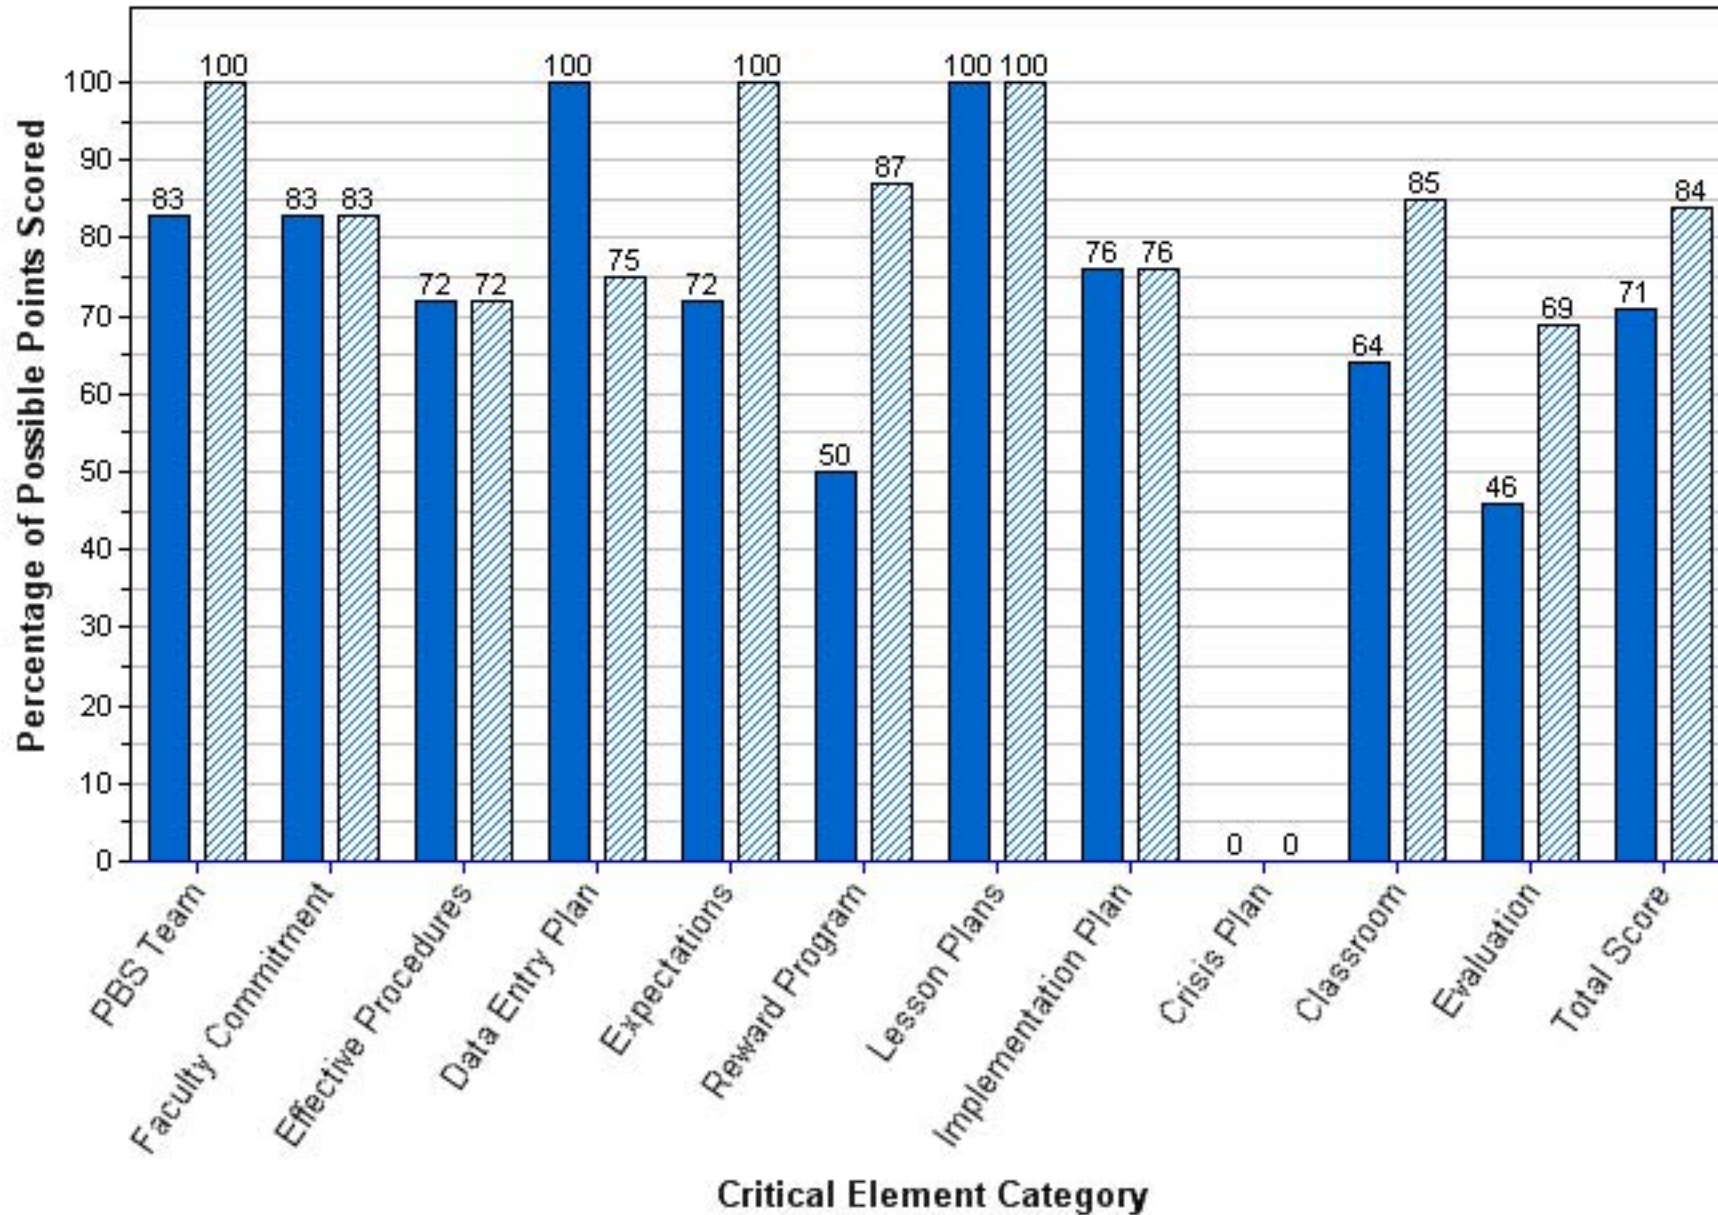

ORANGE GROVE ELEMENTARY SCHOOL
Benchmark of Quality Score per Critical Element Category

2010-2011 2011-2012