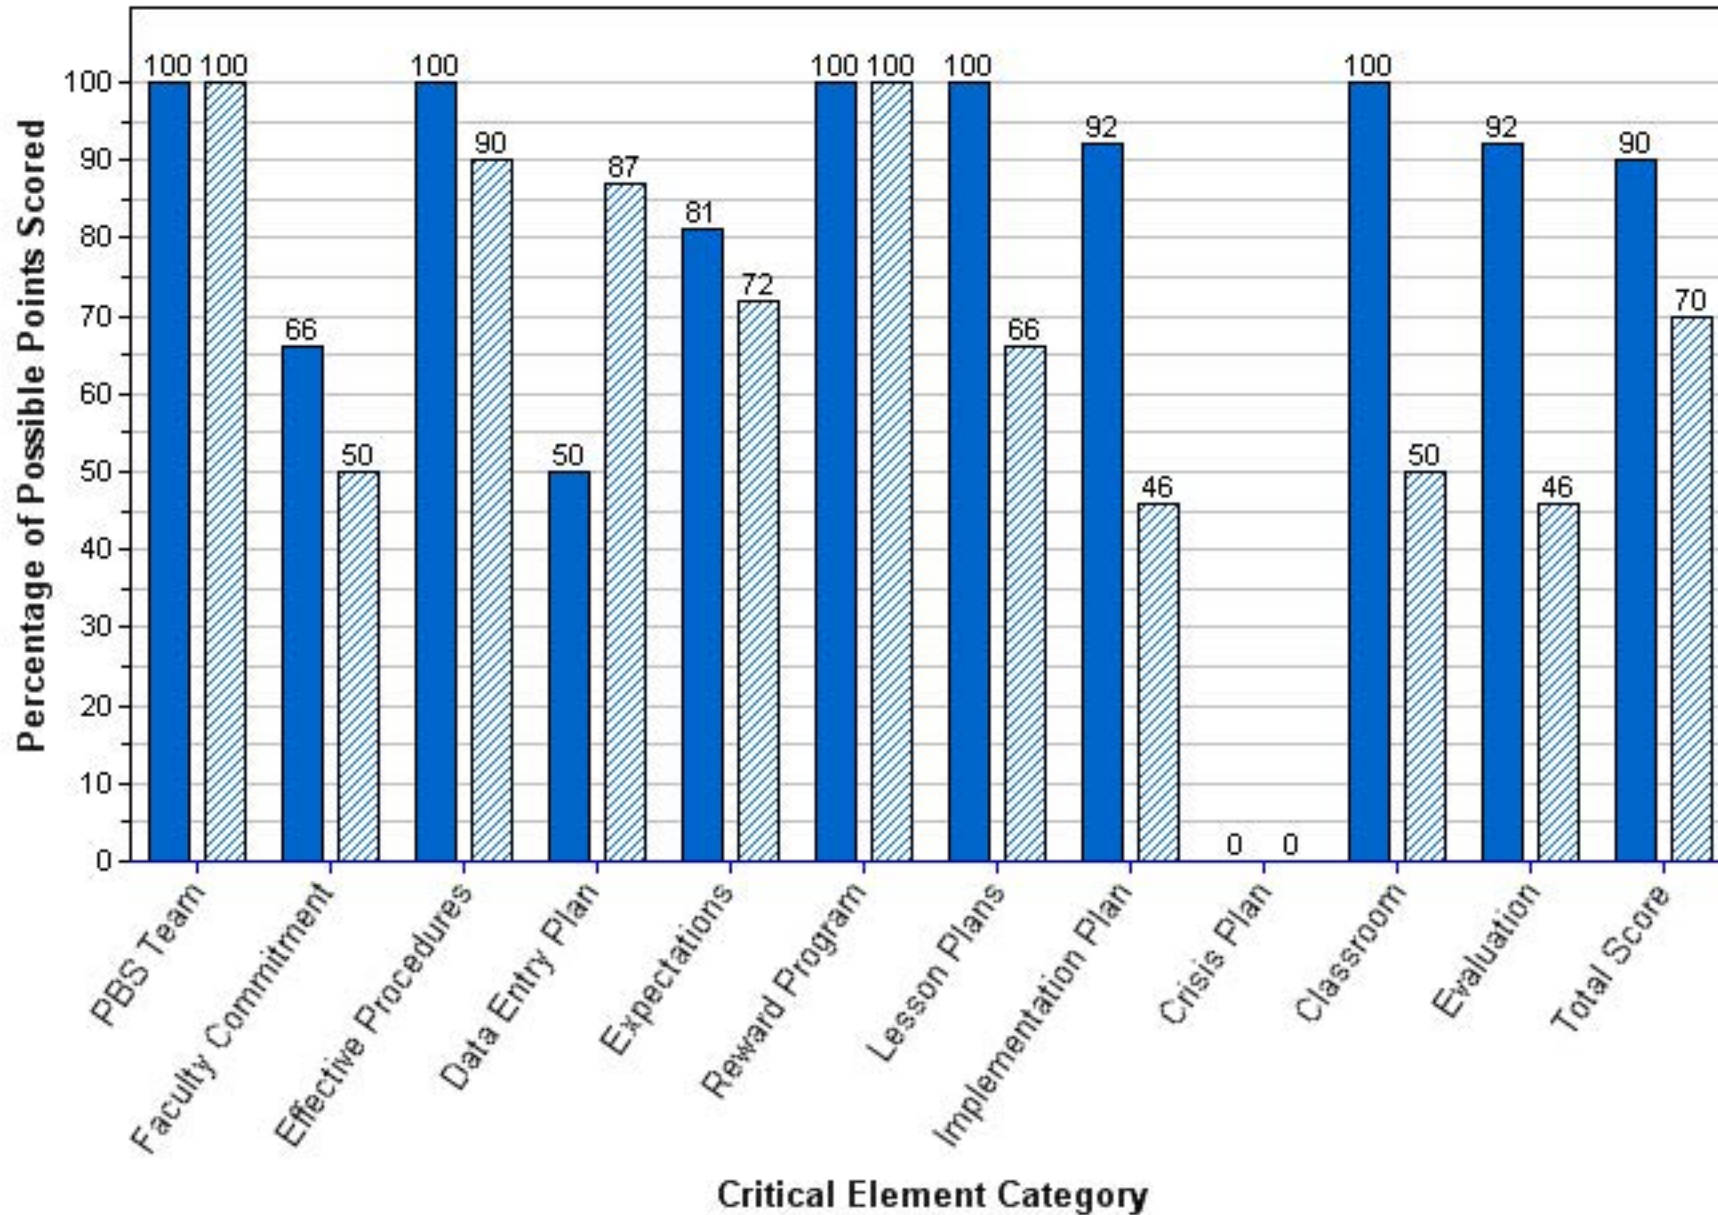

OZONA ELEMENTARY SCHOOL
Benchmark of Quality Score per Critical Element Category

2010-2011 2011-2012