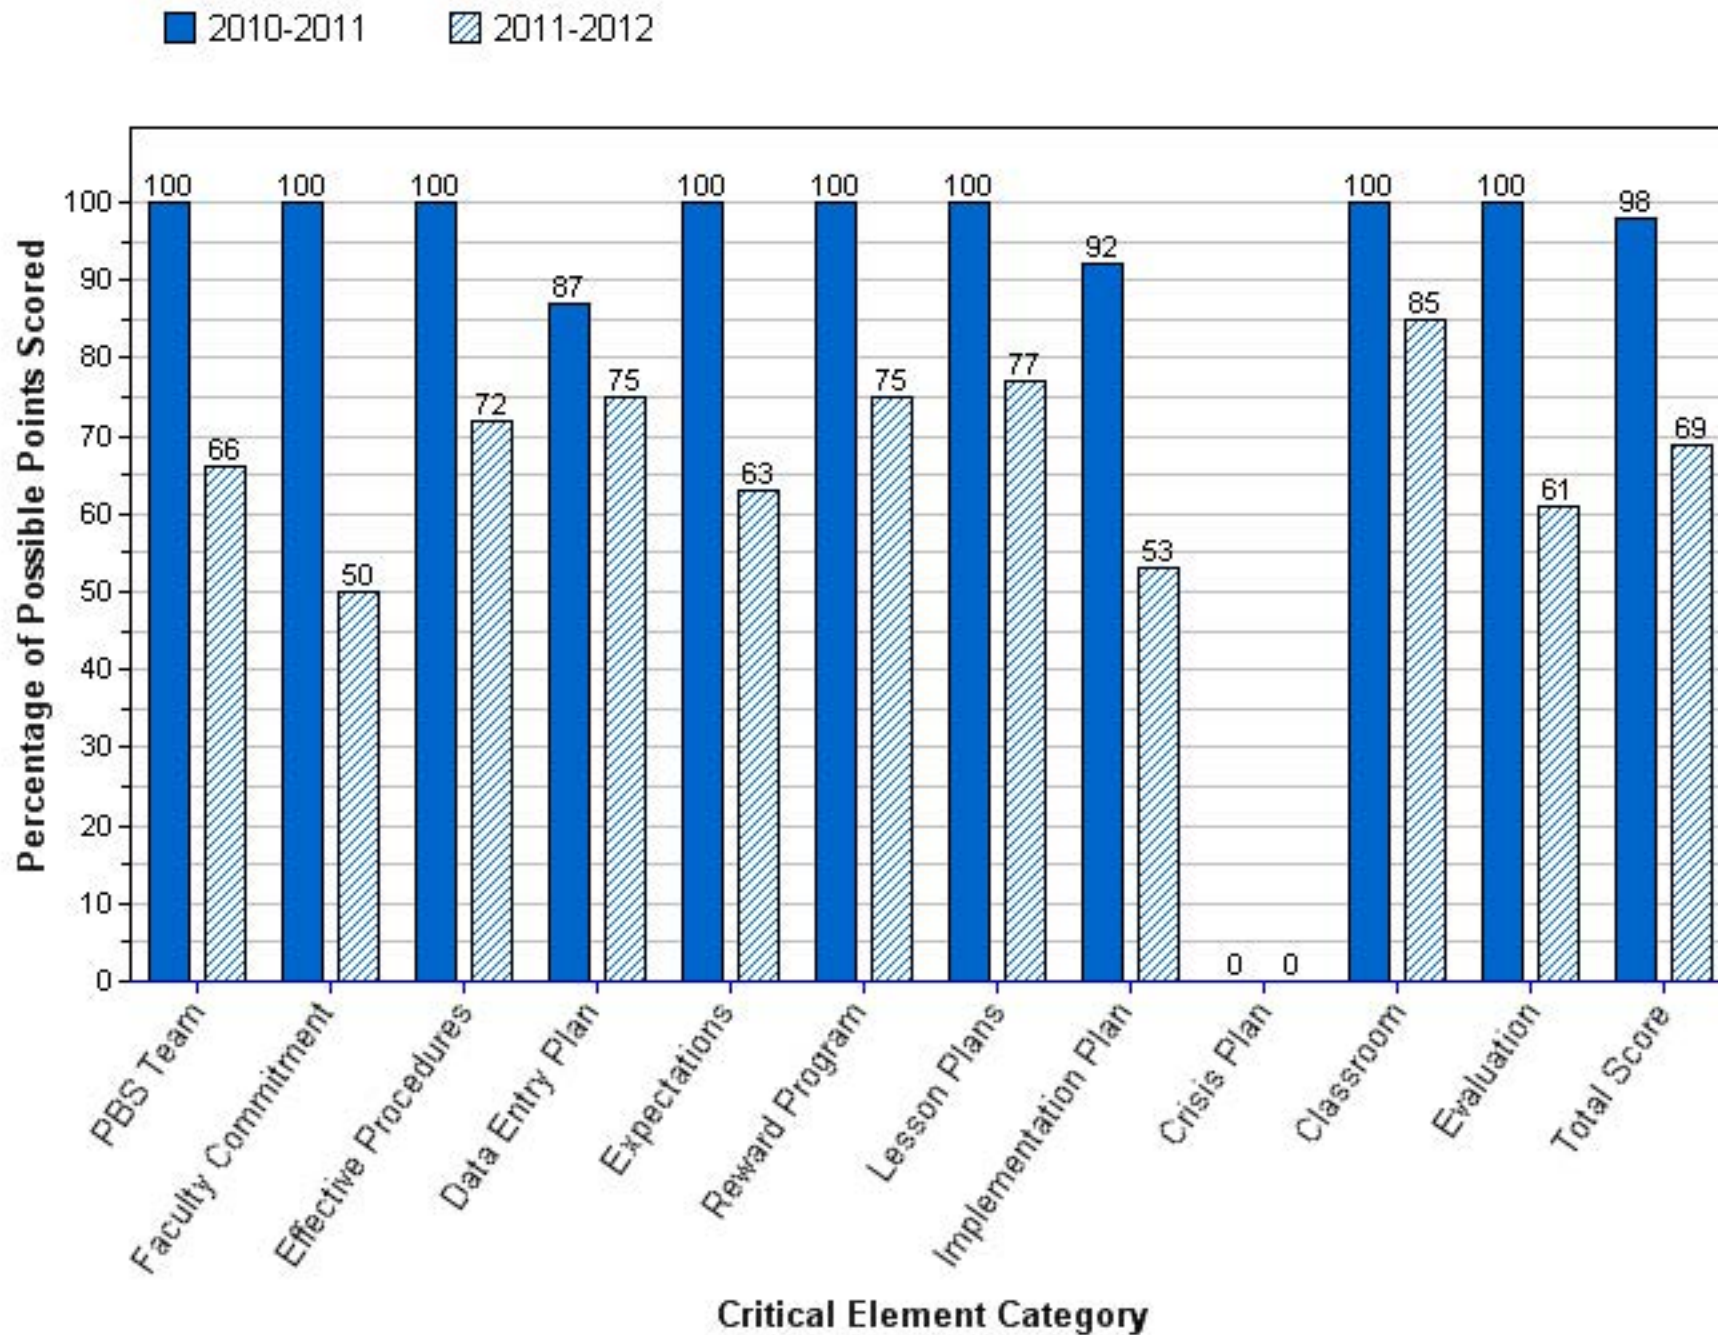

■ 2010-2011 ▨ 2011-2012

PASADENA FUNDAMENTAL ELEMENTARY
Benchmark of Quality Score per Critical Element Category

2010-2011 2011-2012

Benchmark of Quality Score per Critical Element Category

PERKINS ELEMENTARY SCHOOL
Benchmark of Quality Score per Critical Element Category