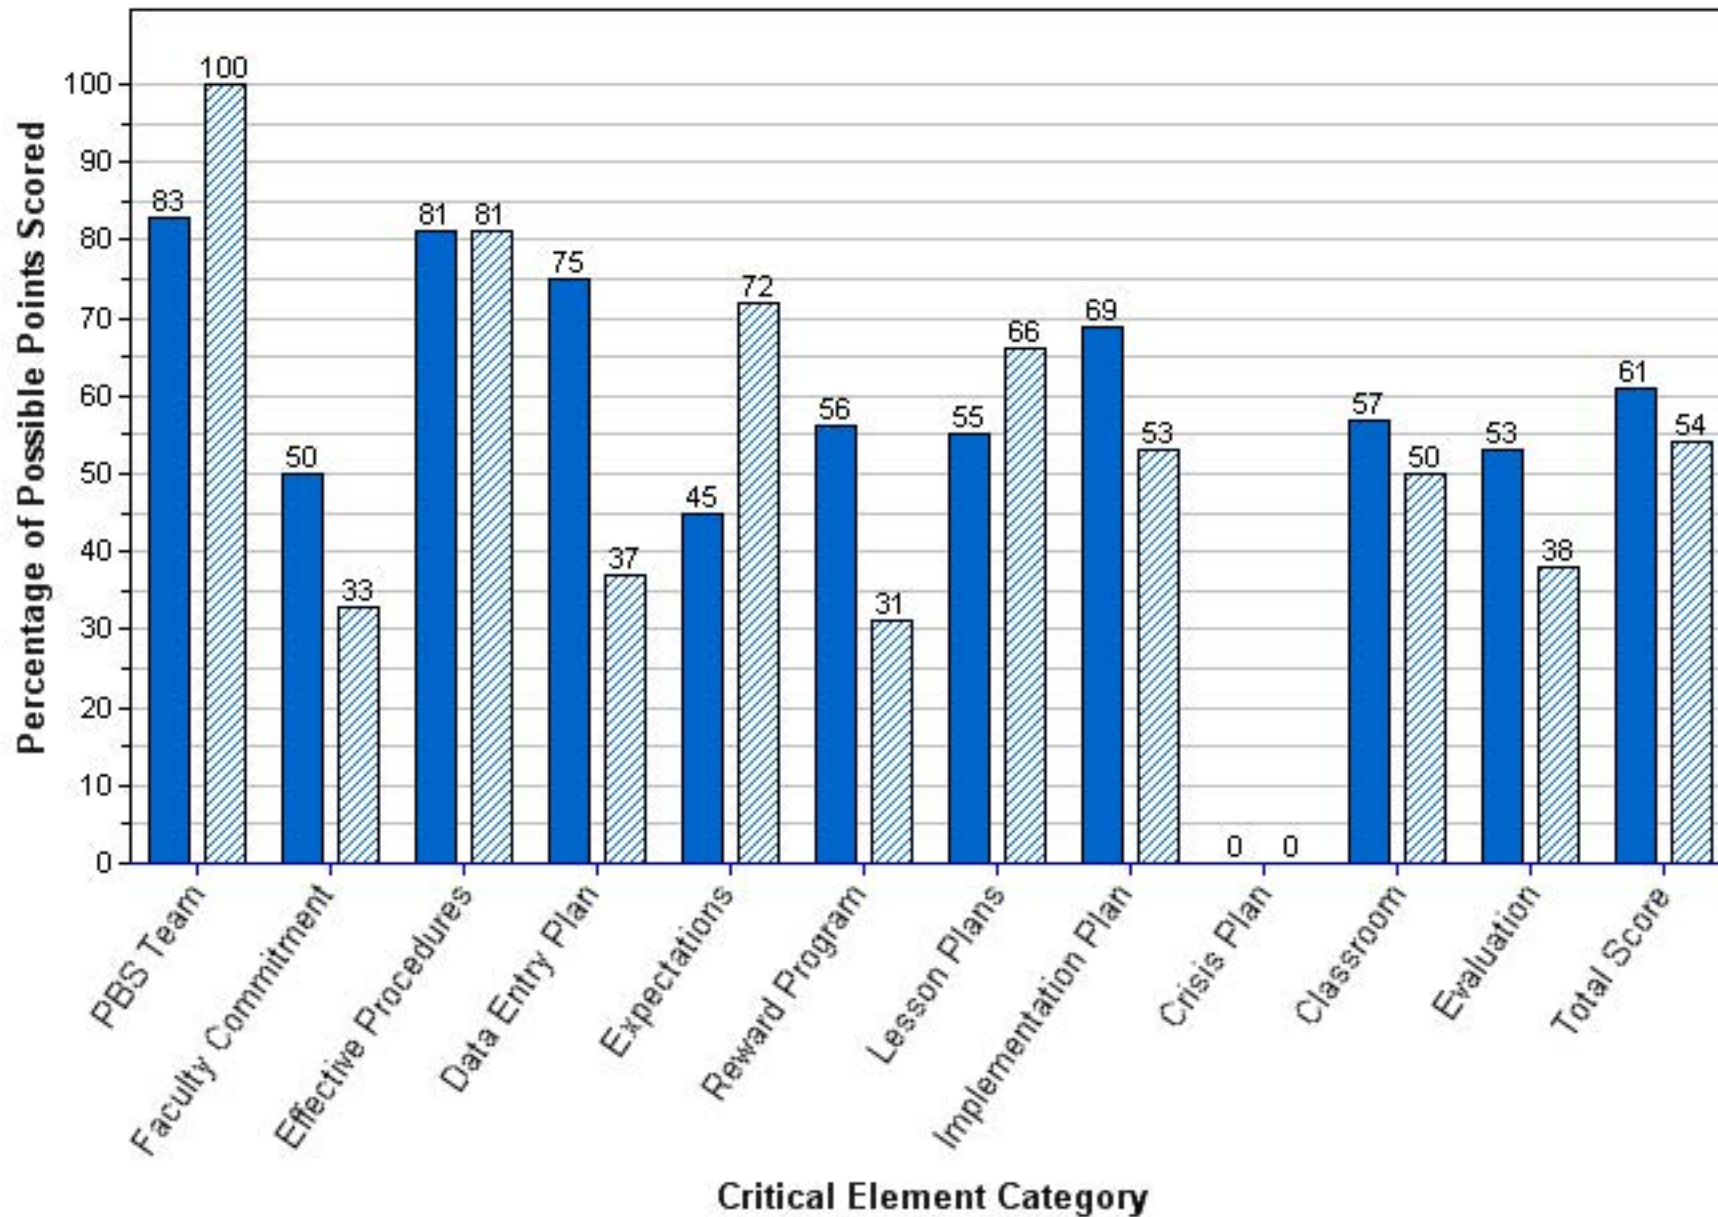

PERKINS ELEMENTARY SCHOOL
Benchmark of Quality Score per Critical Element Category

2010-2011 2011-2012