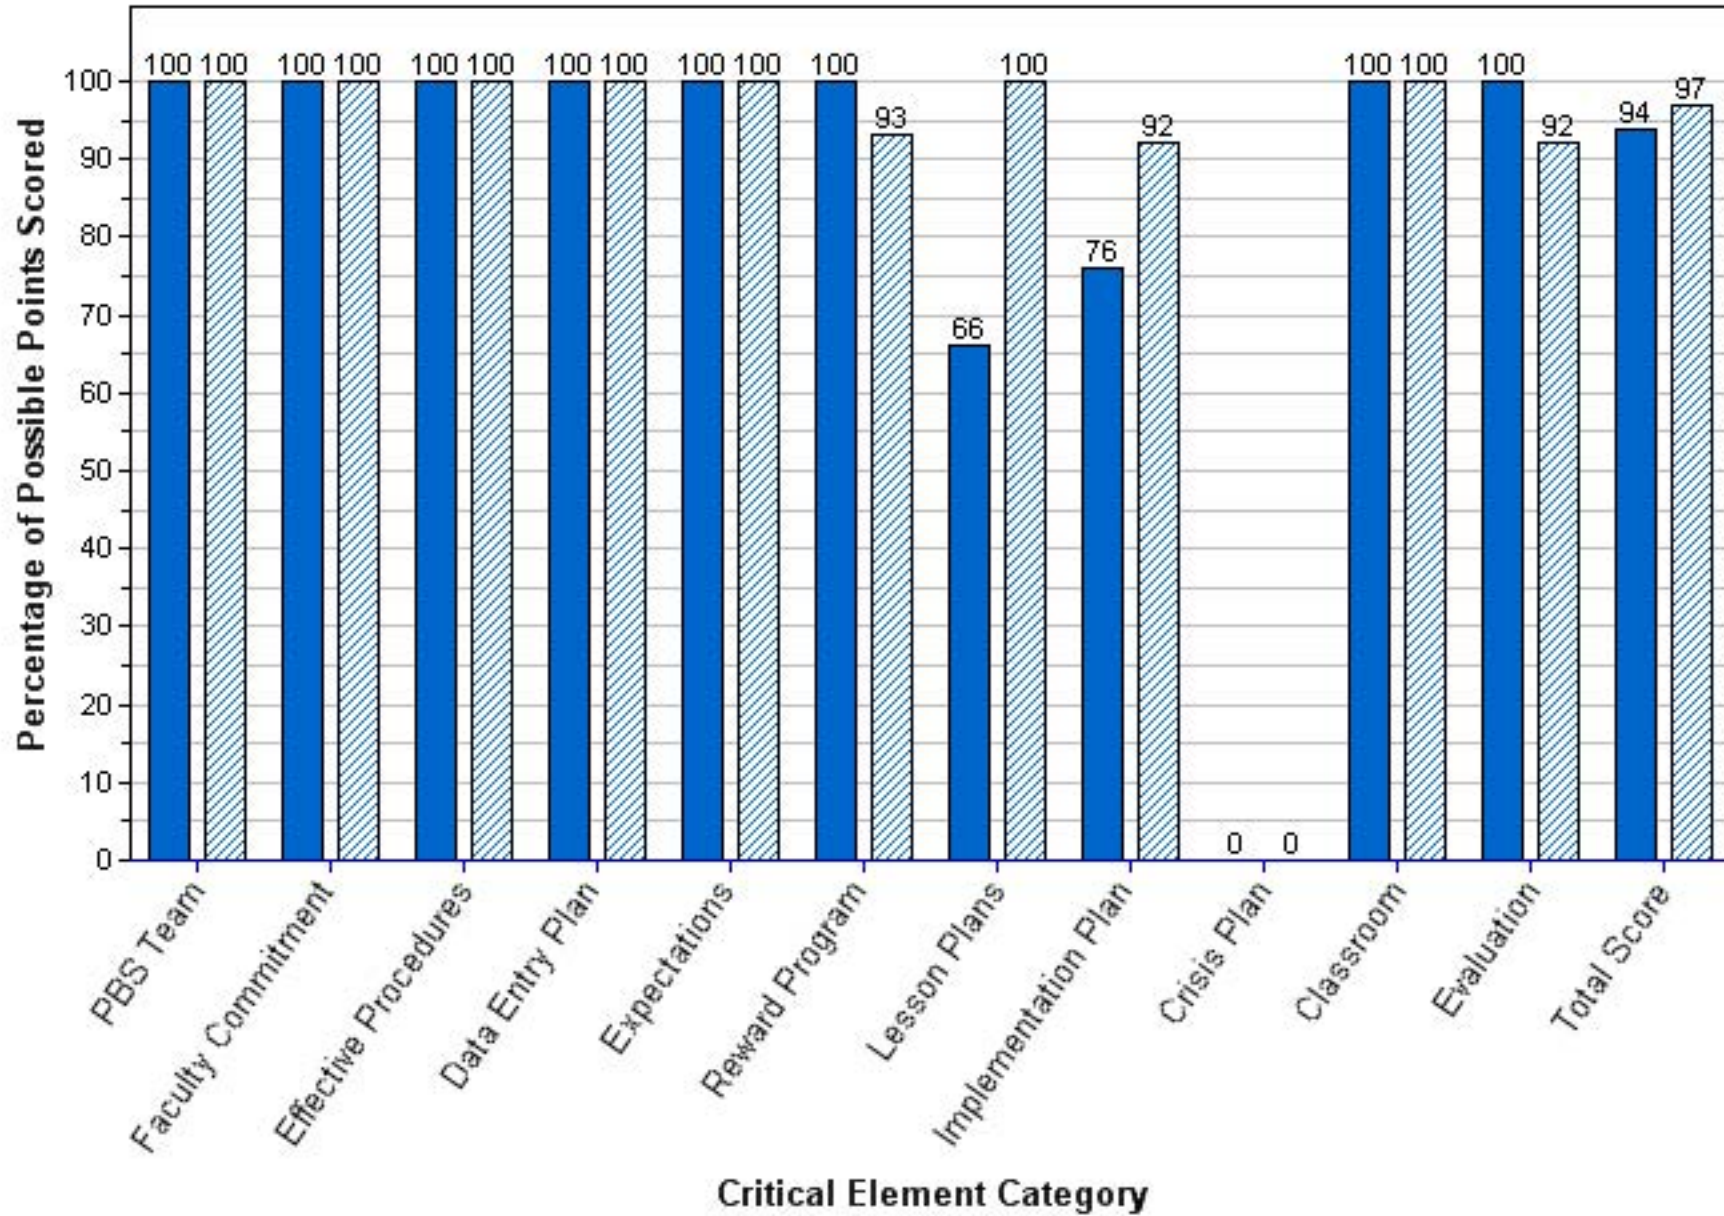

SKYCREST ELEMENTARY SCHOOL
Benchmark of Quality Score per Critical Element Category

2010-2011 2011-2012