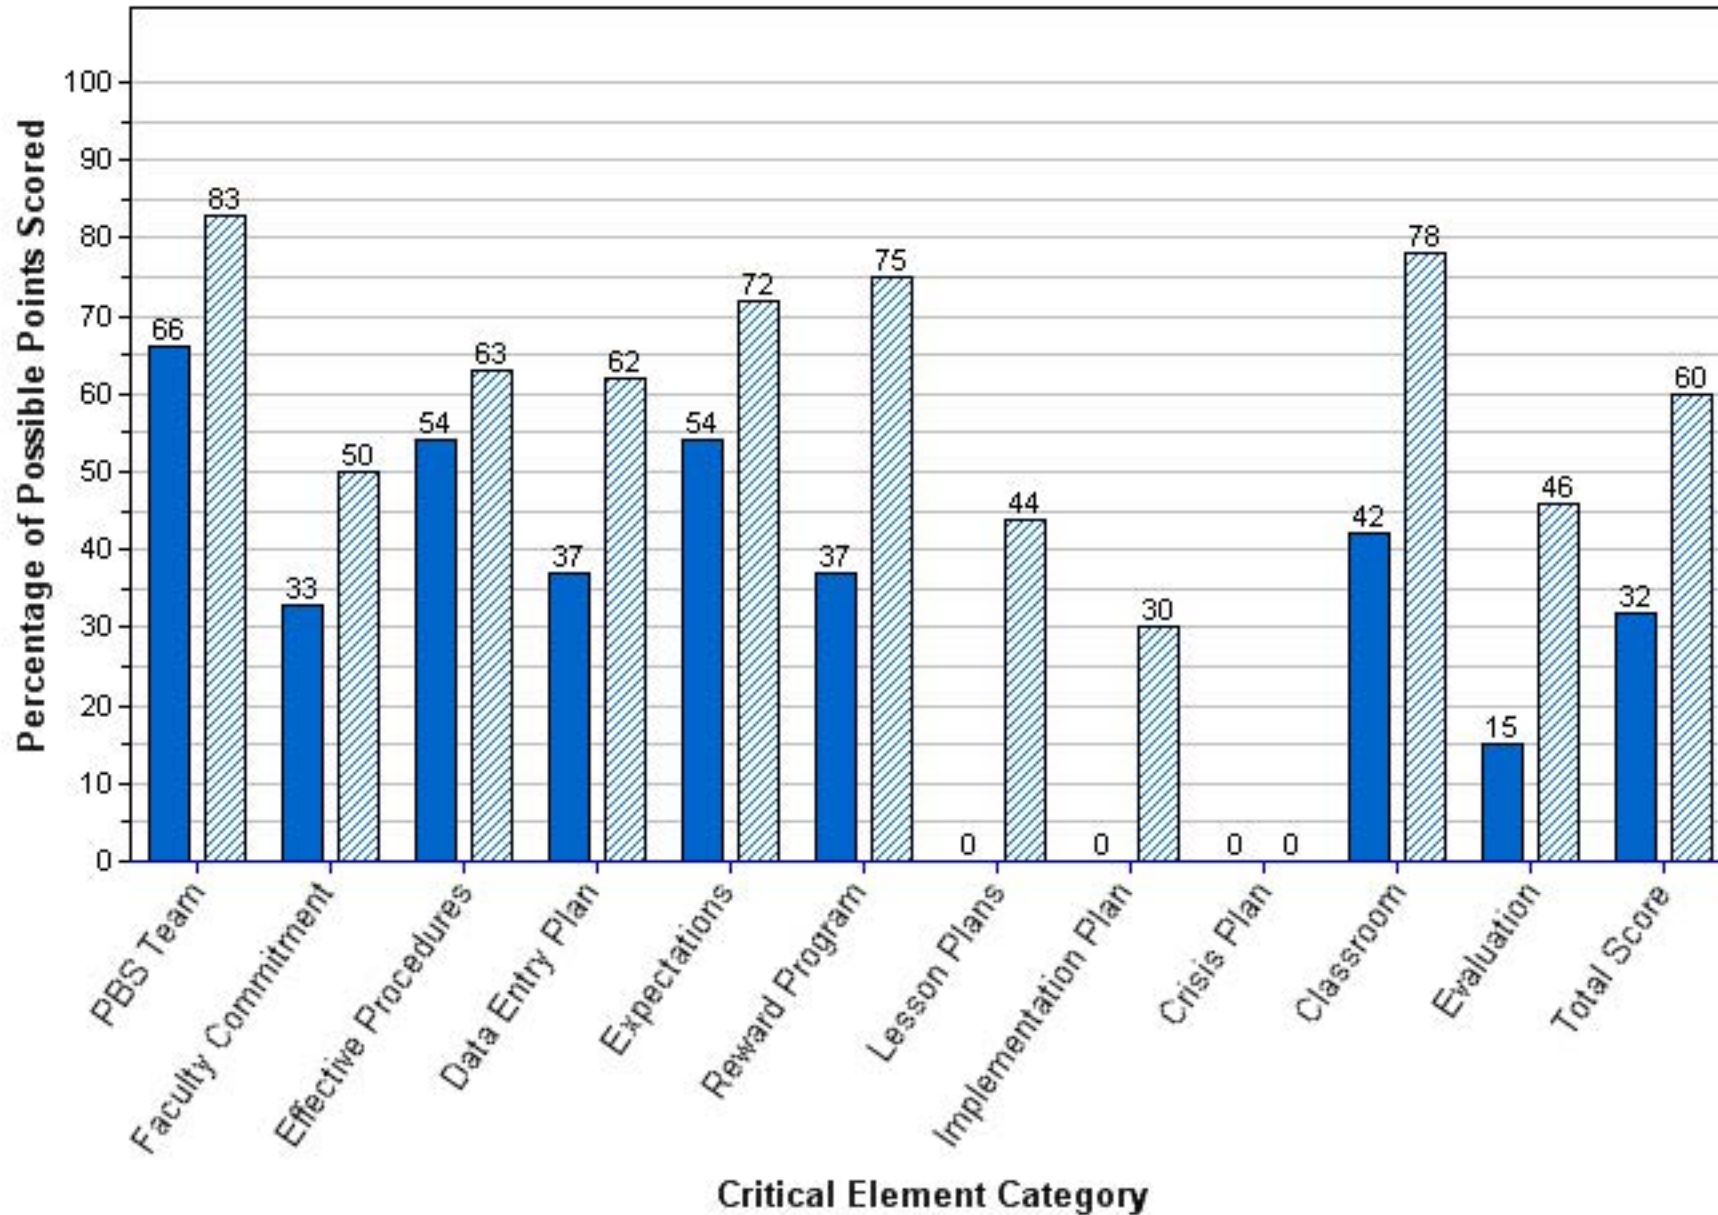

CYPRESS WOODS ELEMENTARY SCHOOL
Benchmark of Quality Score per Critical Element Category

2010-2011 2011-2012