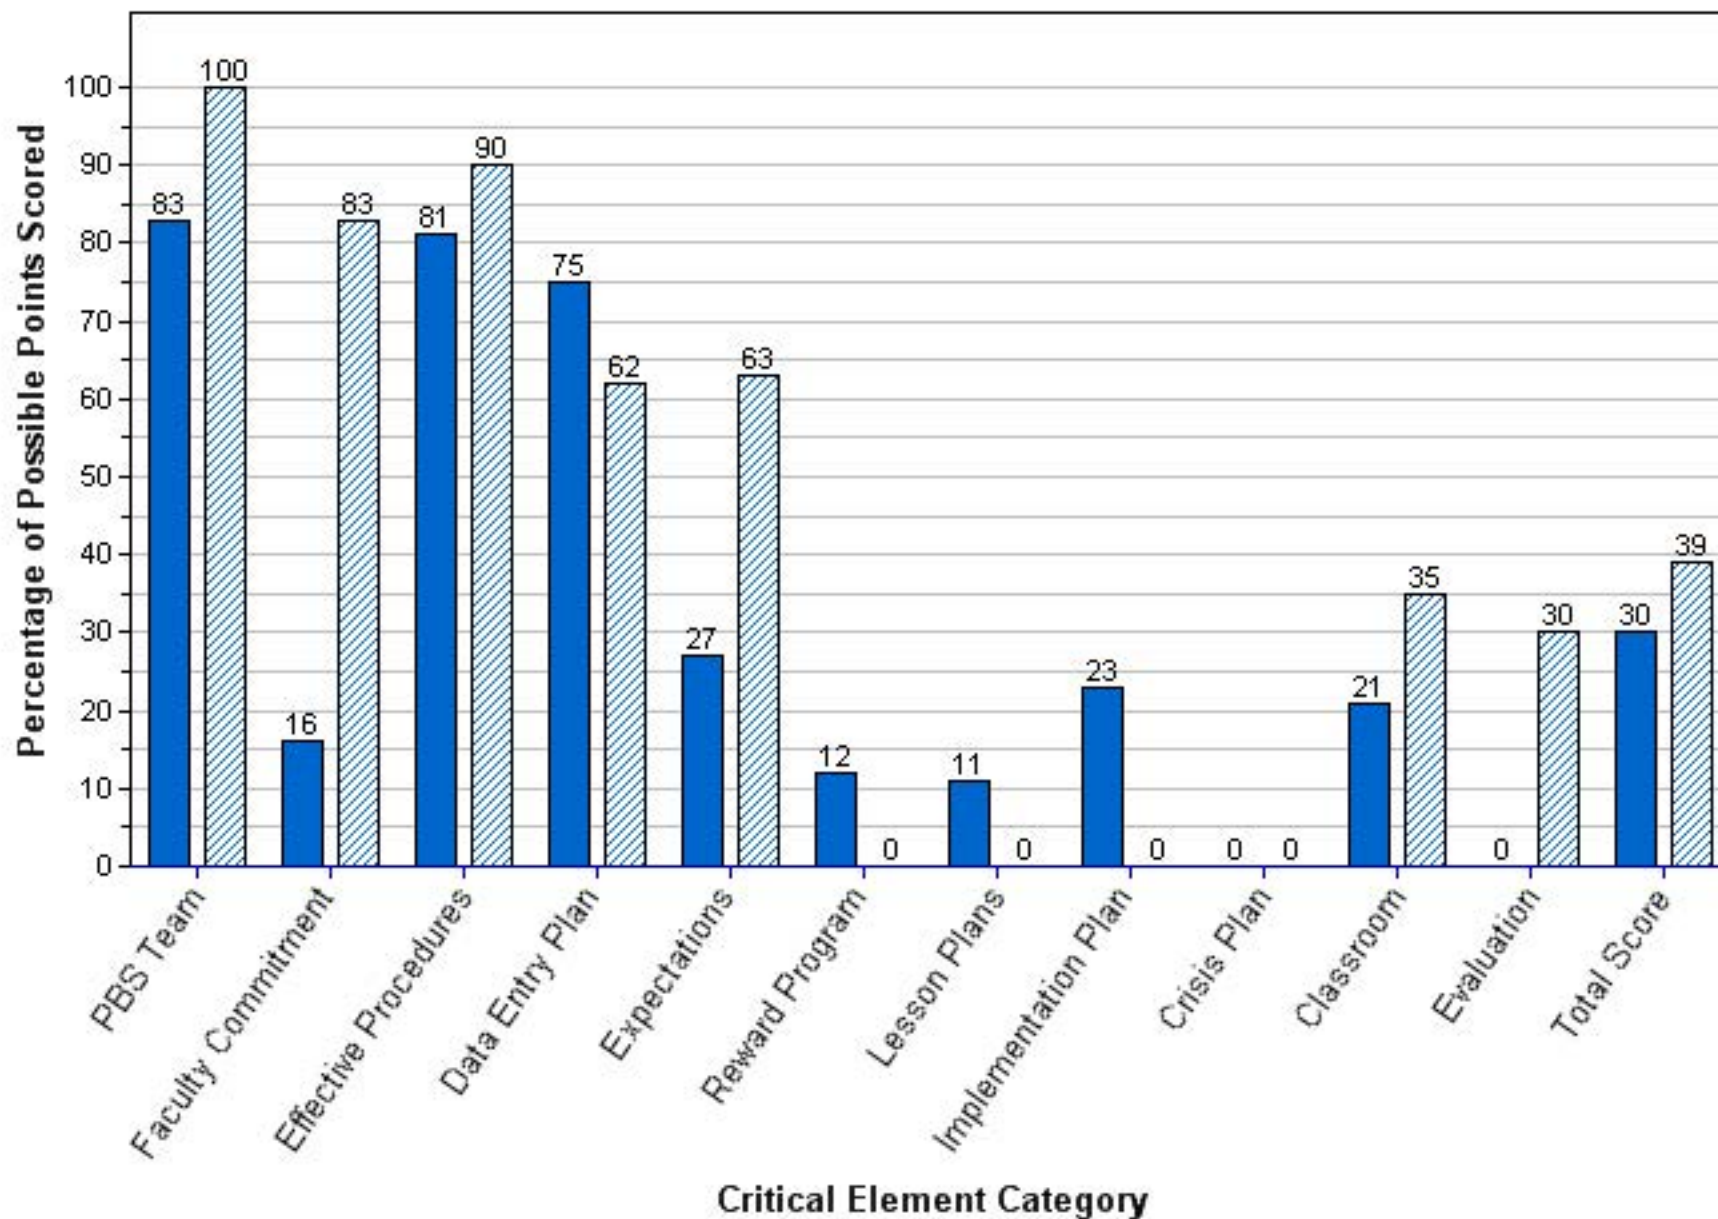

TARPON SPRINGS HIGH SCHOOL
Benchmark of Quality Score per Critical Element Category

2010-2011 2011-2012