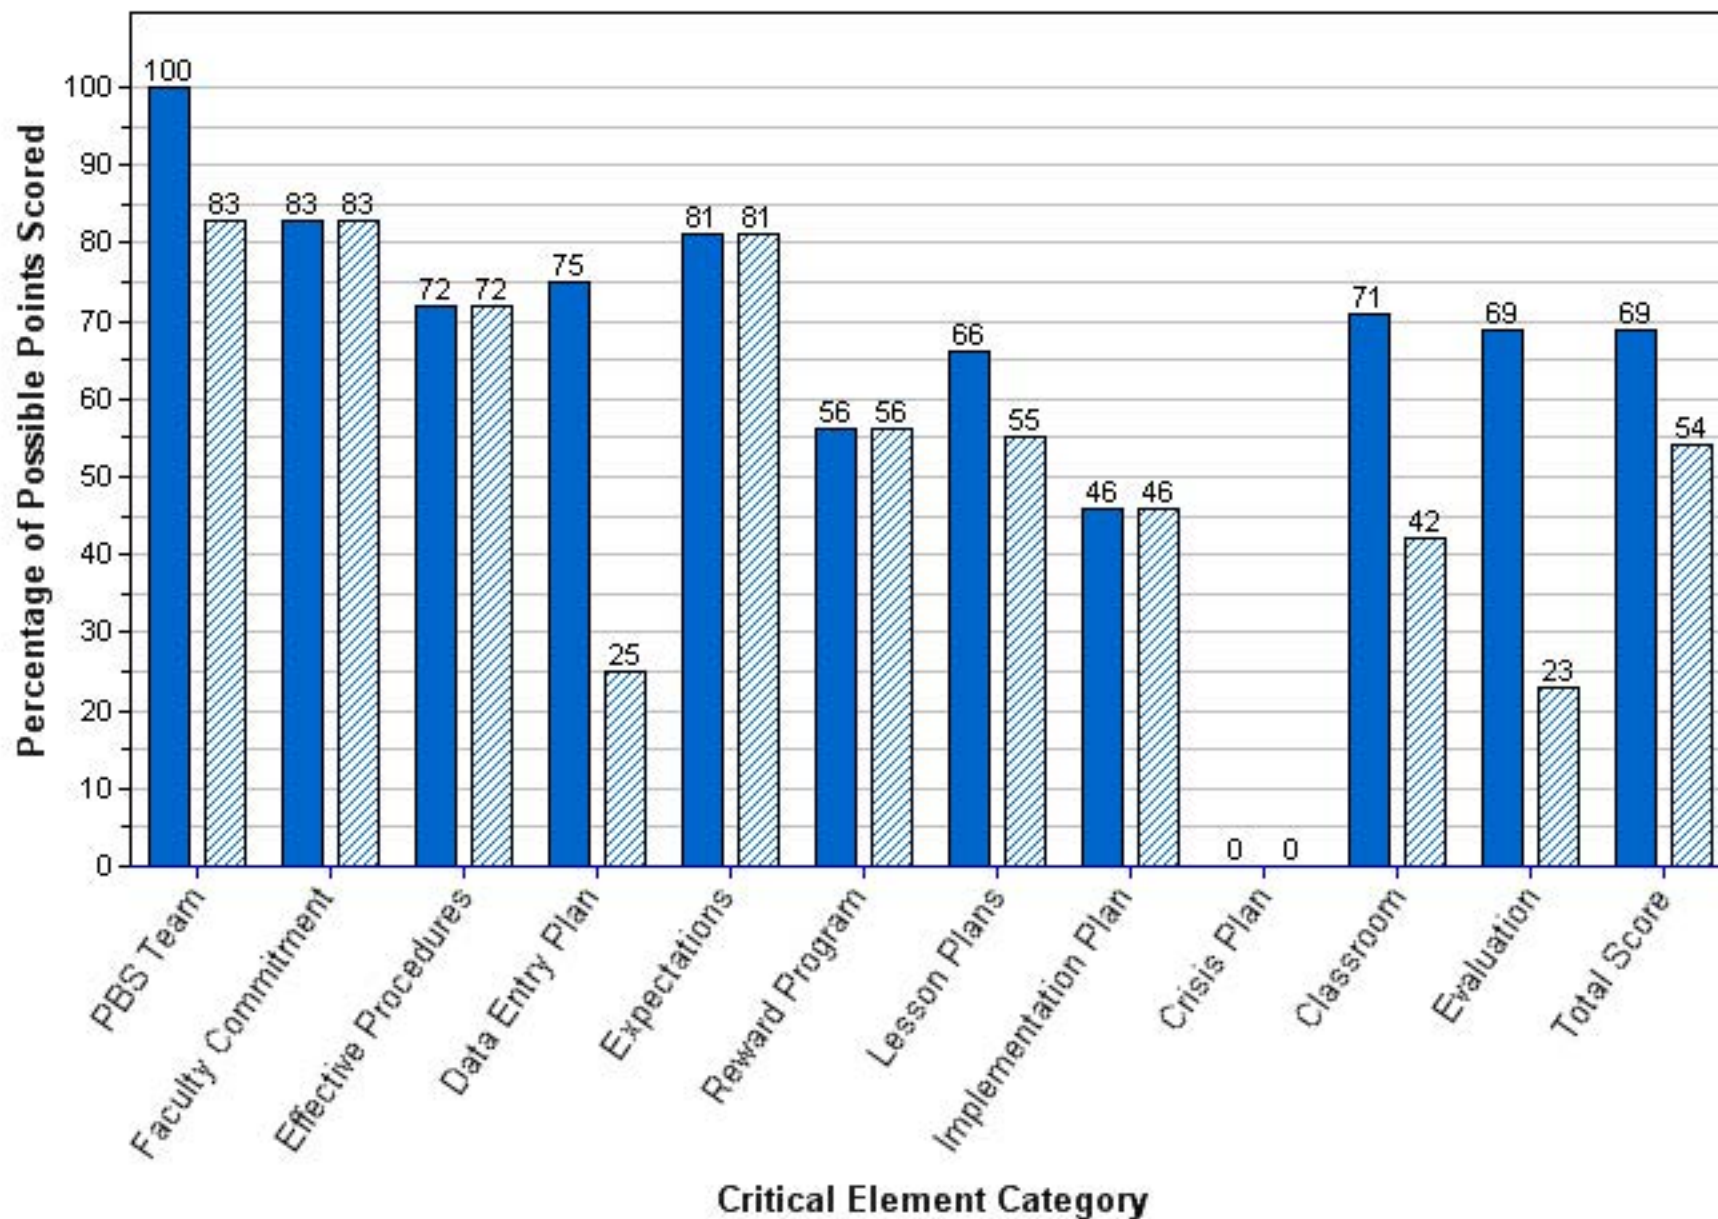

JOHN HOPKINS MIDDLE SCHOOL
Benchmark of Quality Score per Critical Element Category

2010-2011 2011-2012