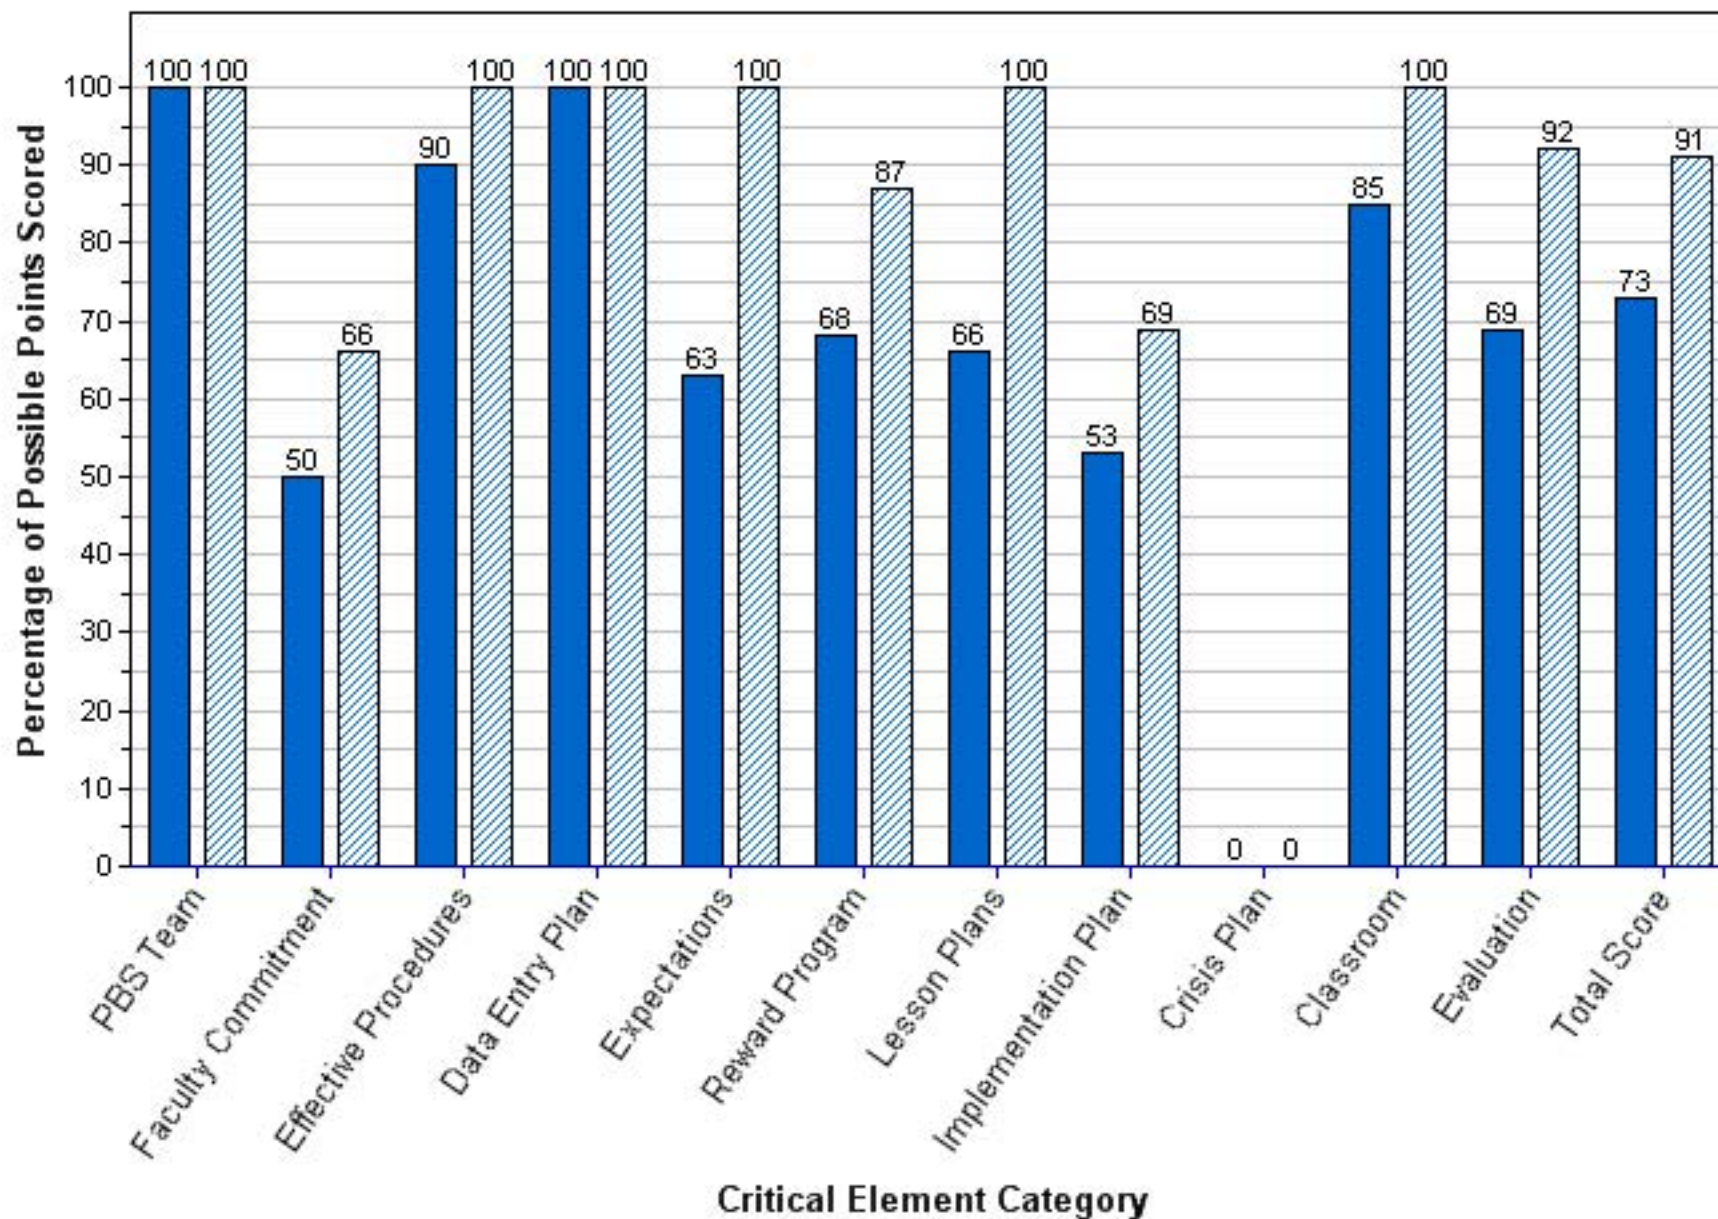

SAFETY HARBOR MIDDLE SCHOOL
Benchmark of Quality Score per Critical Element Category

2010-2011 2011-2012