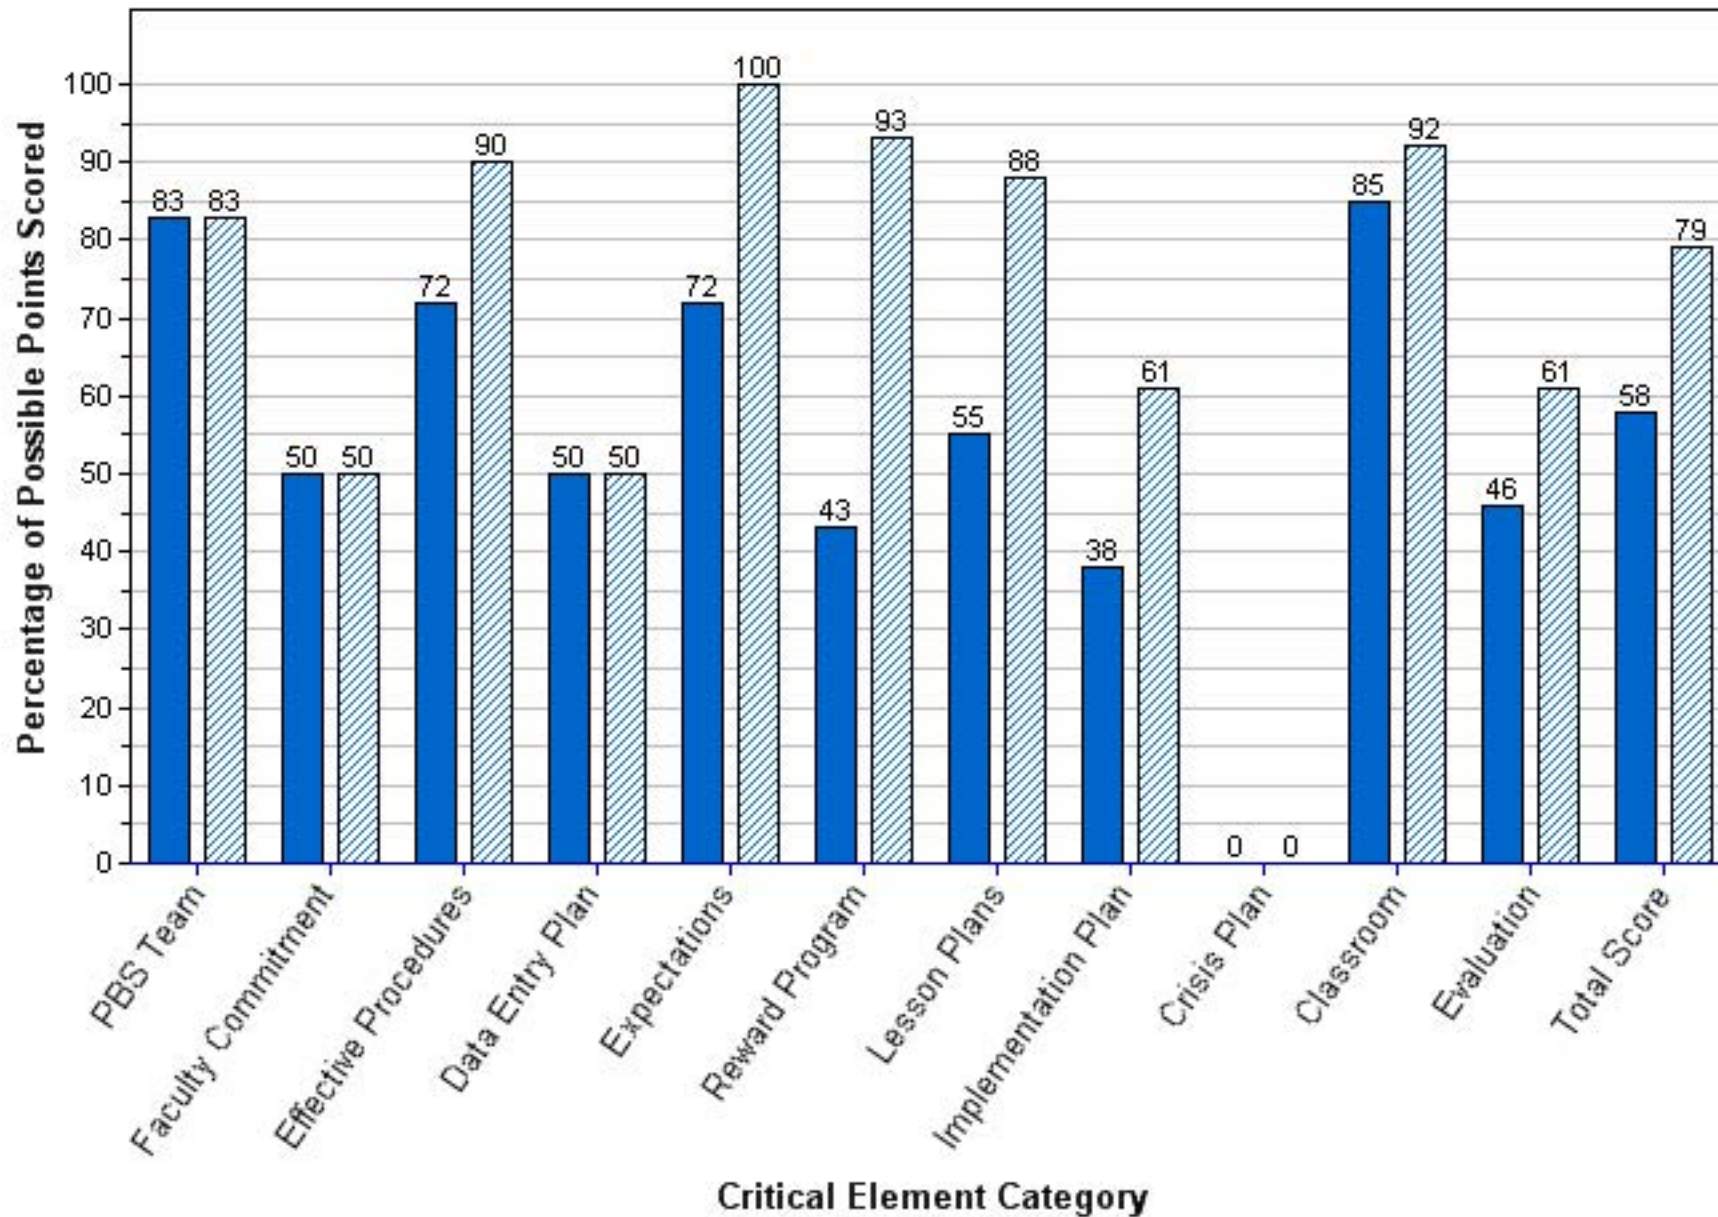

SUTHERLAND ELEMENTARY SCHOOL
Benchmark of Quality Score per Critical Element Category

2010-2011 2011-2012