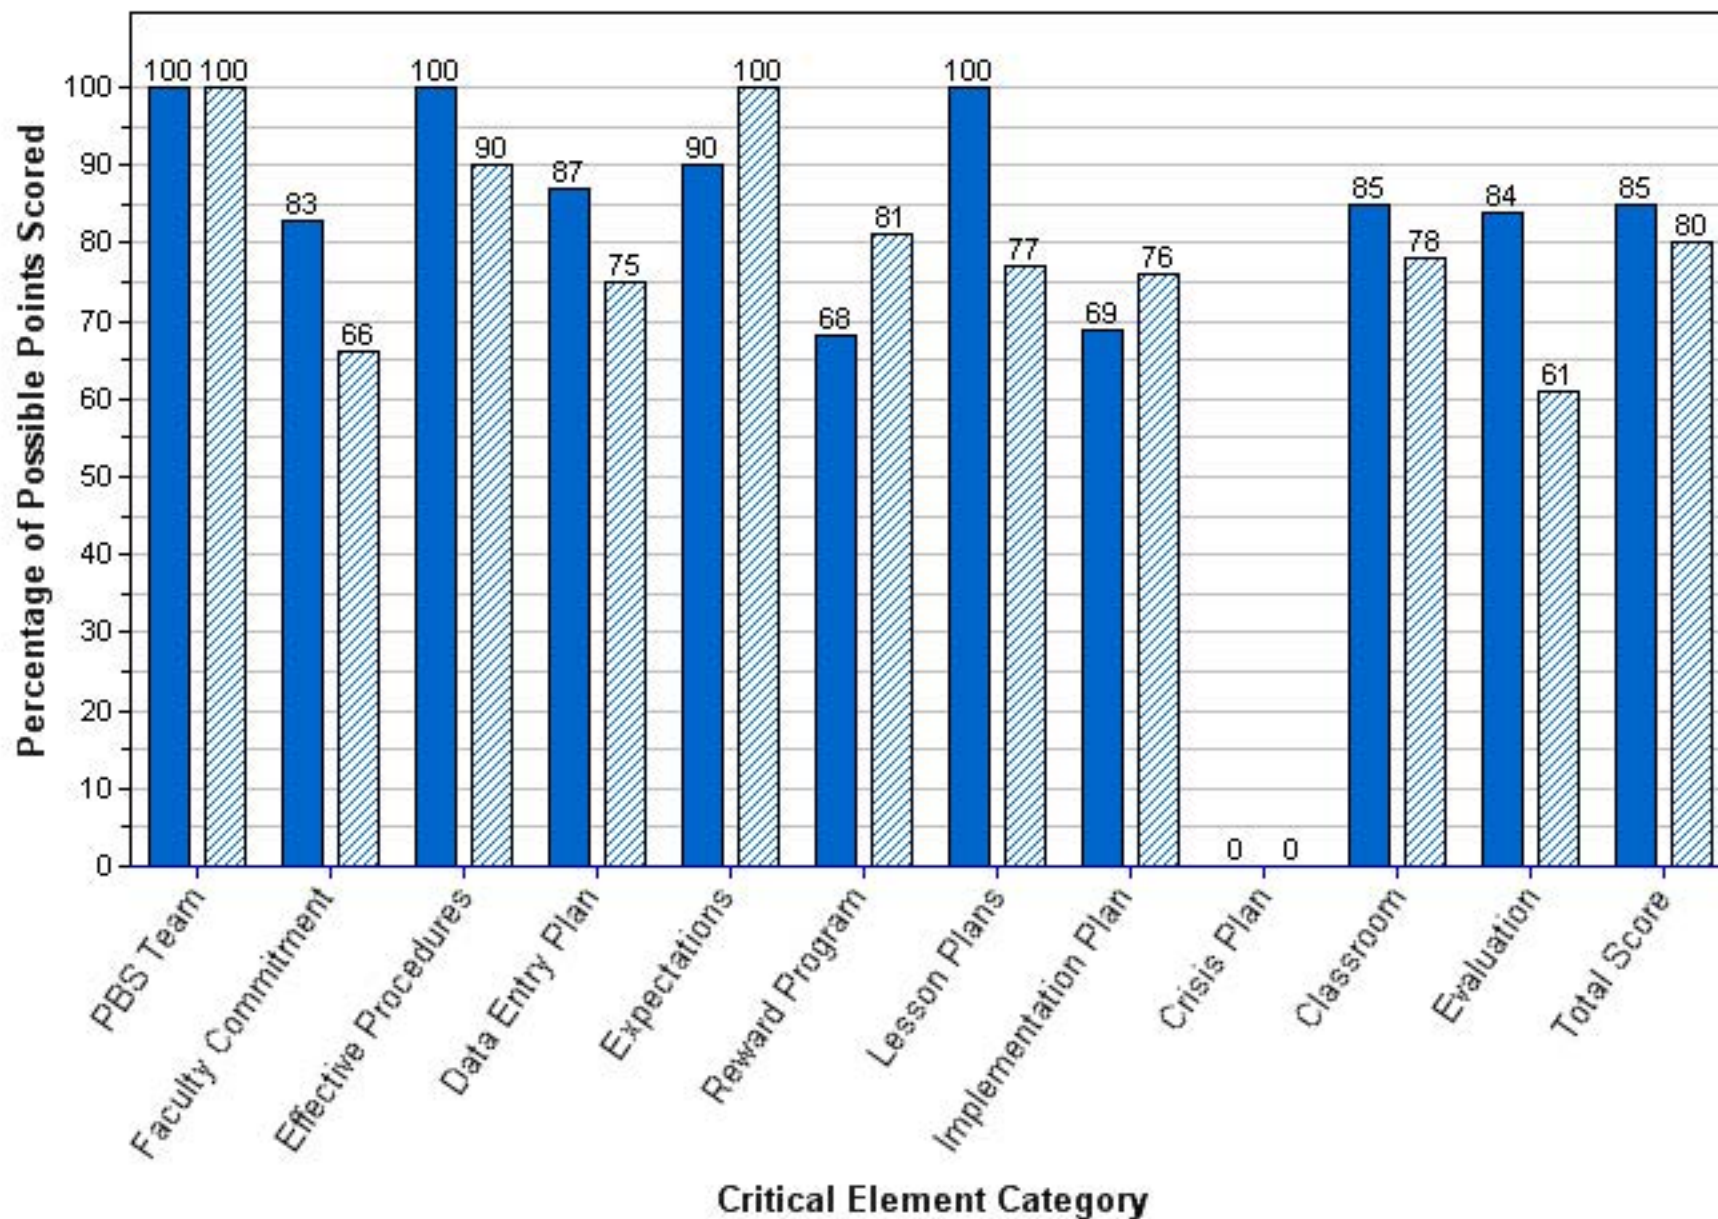

SEMINOLE ELEMENTARY SCHOOL (PINELLAS)
Benchmark of Quality Score per Critical Element Category

2010-2011 2011-2012