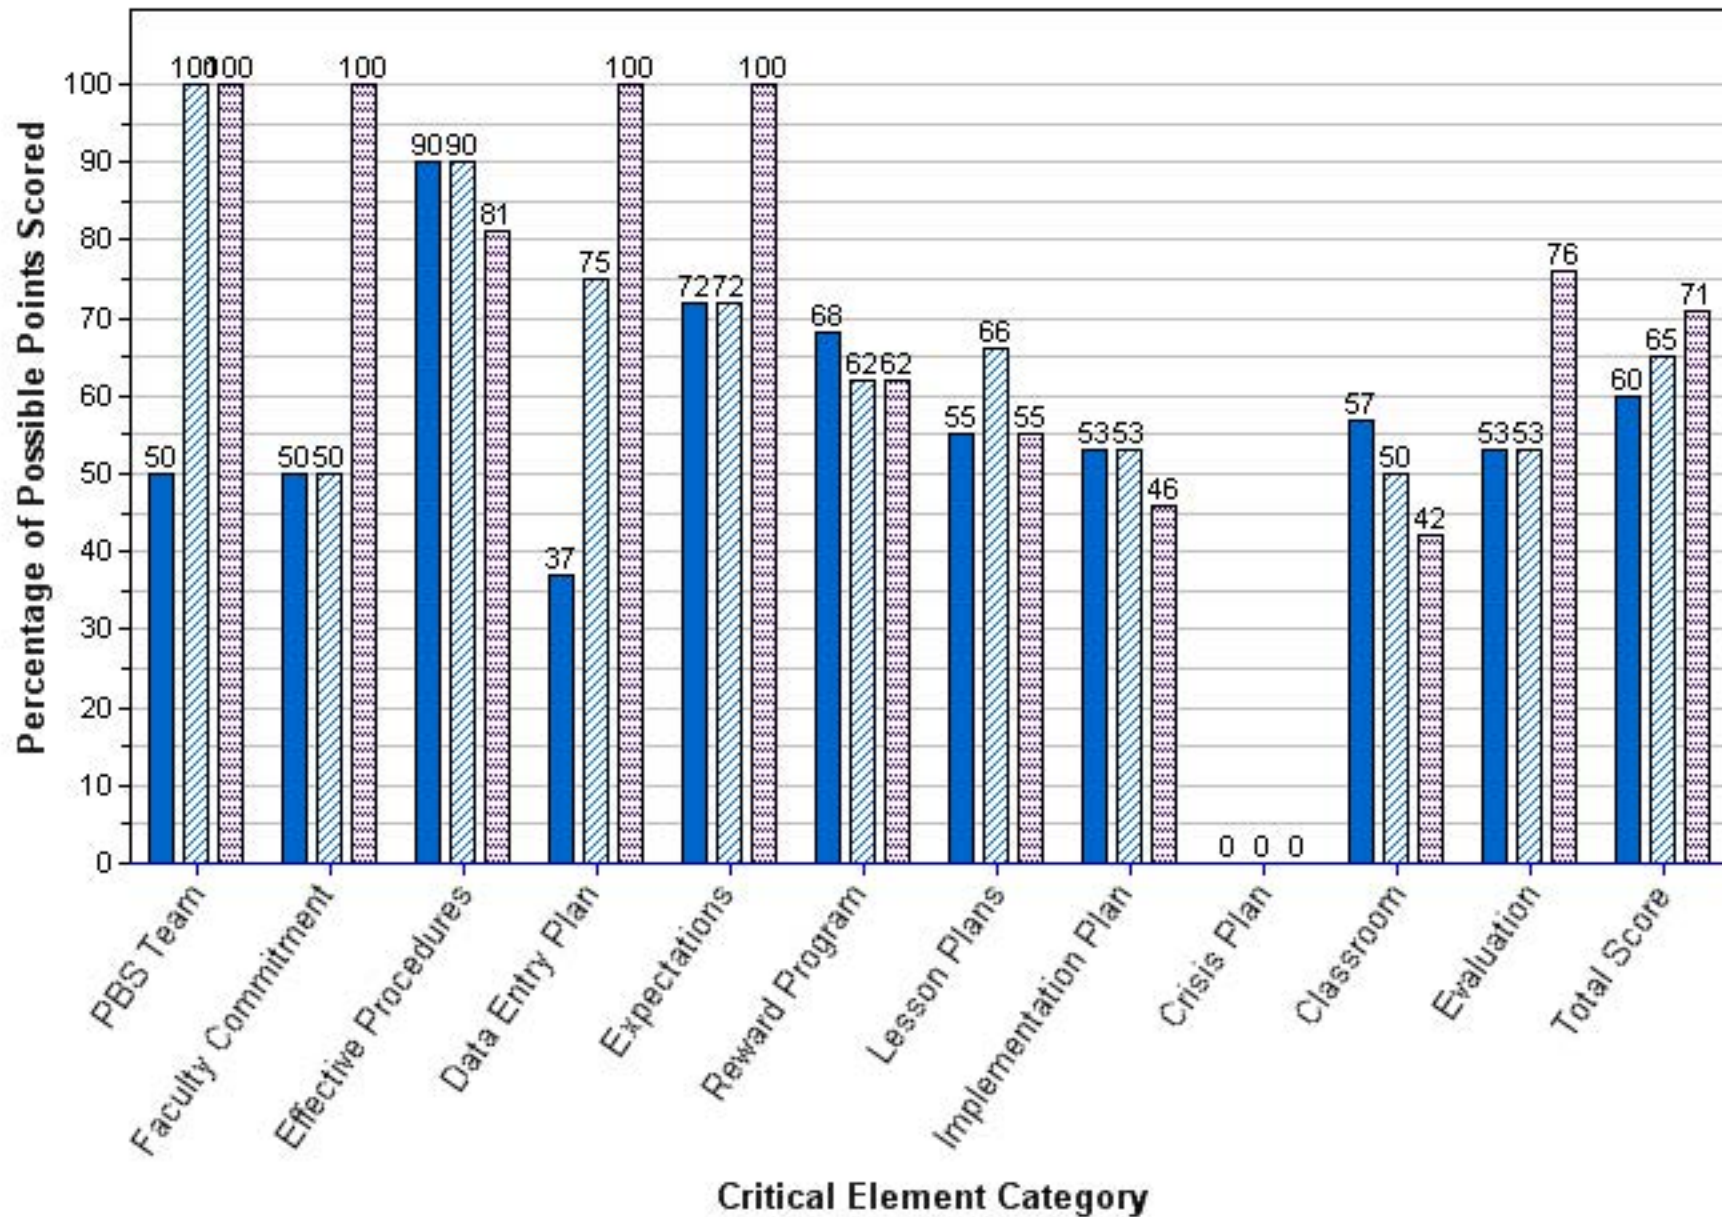

LEALMAN ELEMENTARY SCHOOL

Benchmark of Quality Score per Critical Element Category

2010-2011 2011-2012

LEALMAN INTERMEDIATE

Benchmark of Quality Score per Critical Element Category

■ 2009-2010
 2010-2011
 2011-2012