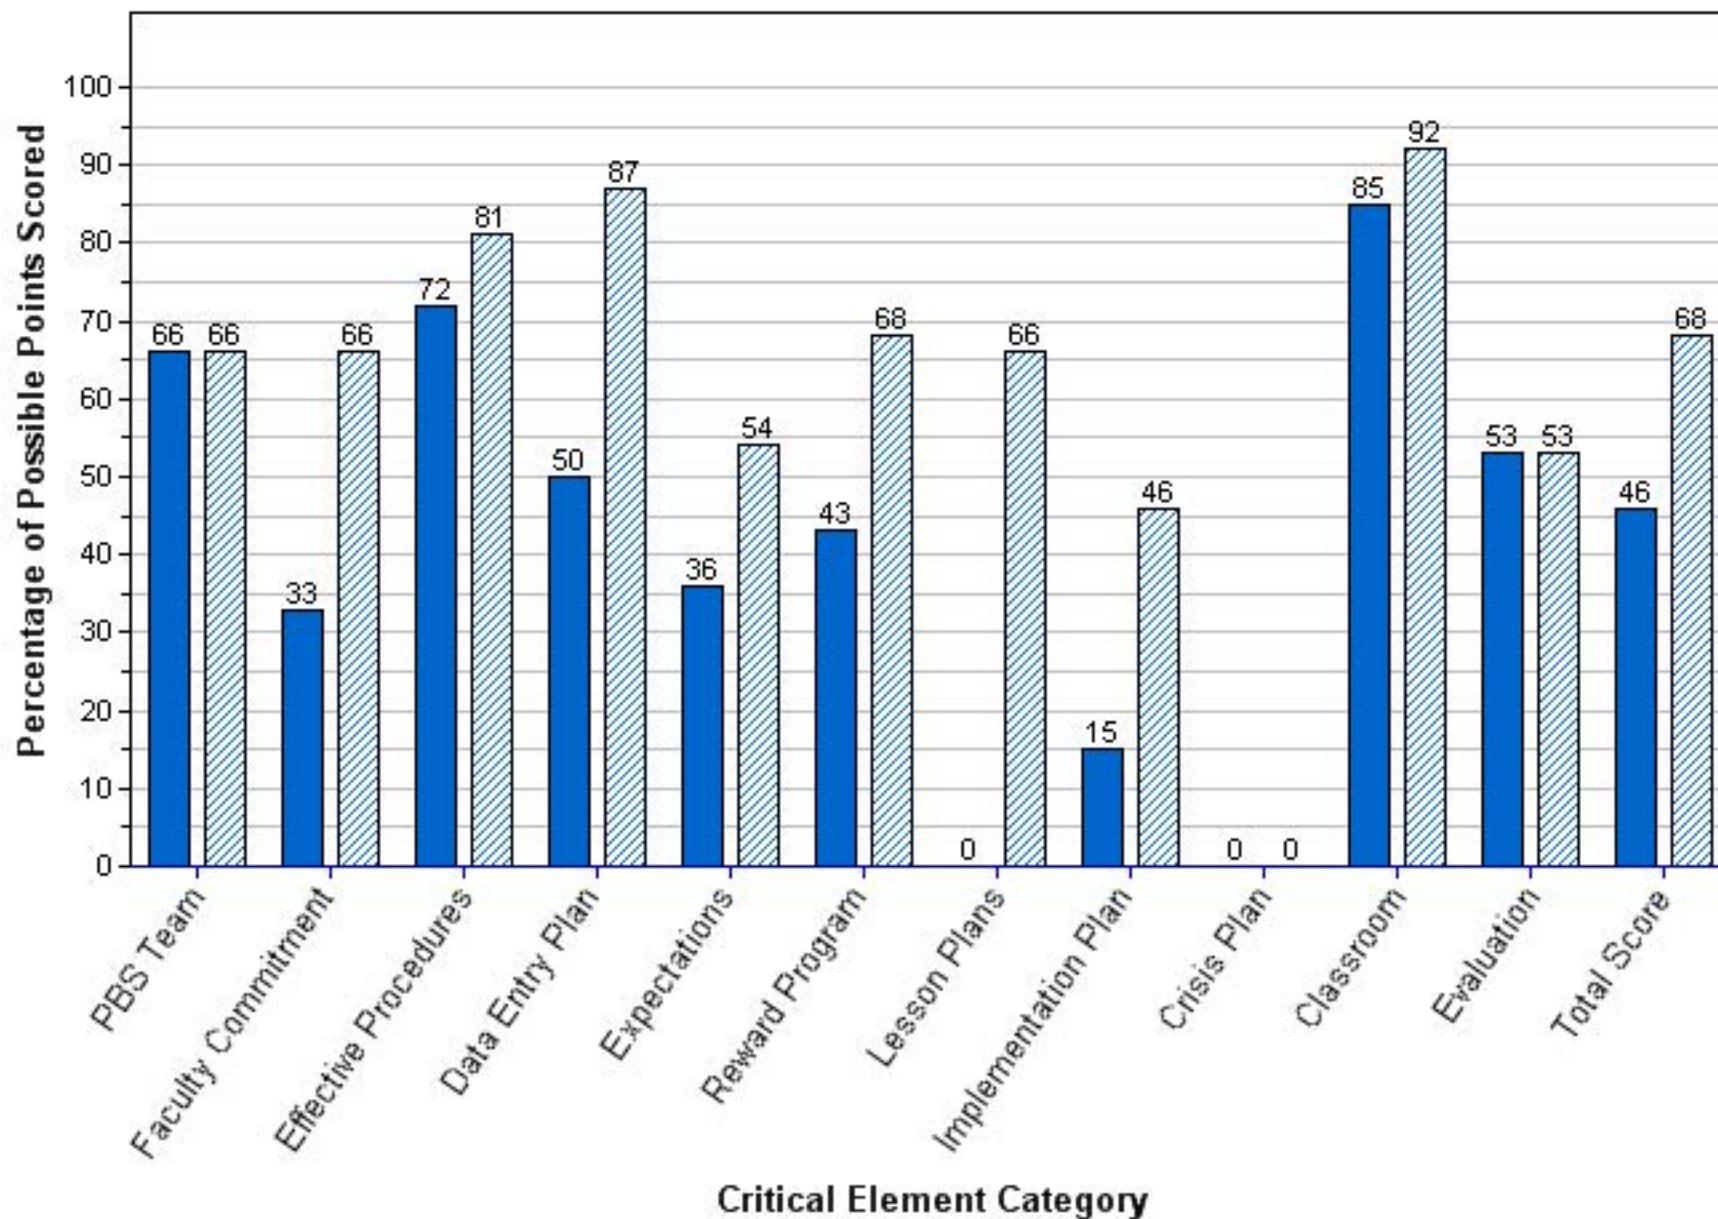

CURTIS FUNDAMENTAL SCHOOL
Benchmark of Quality Score per Critical Element Category

2010-2011 2011-2012