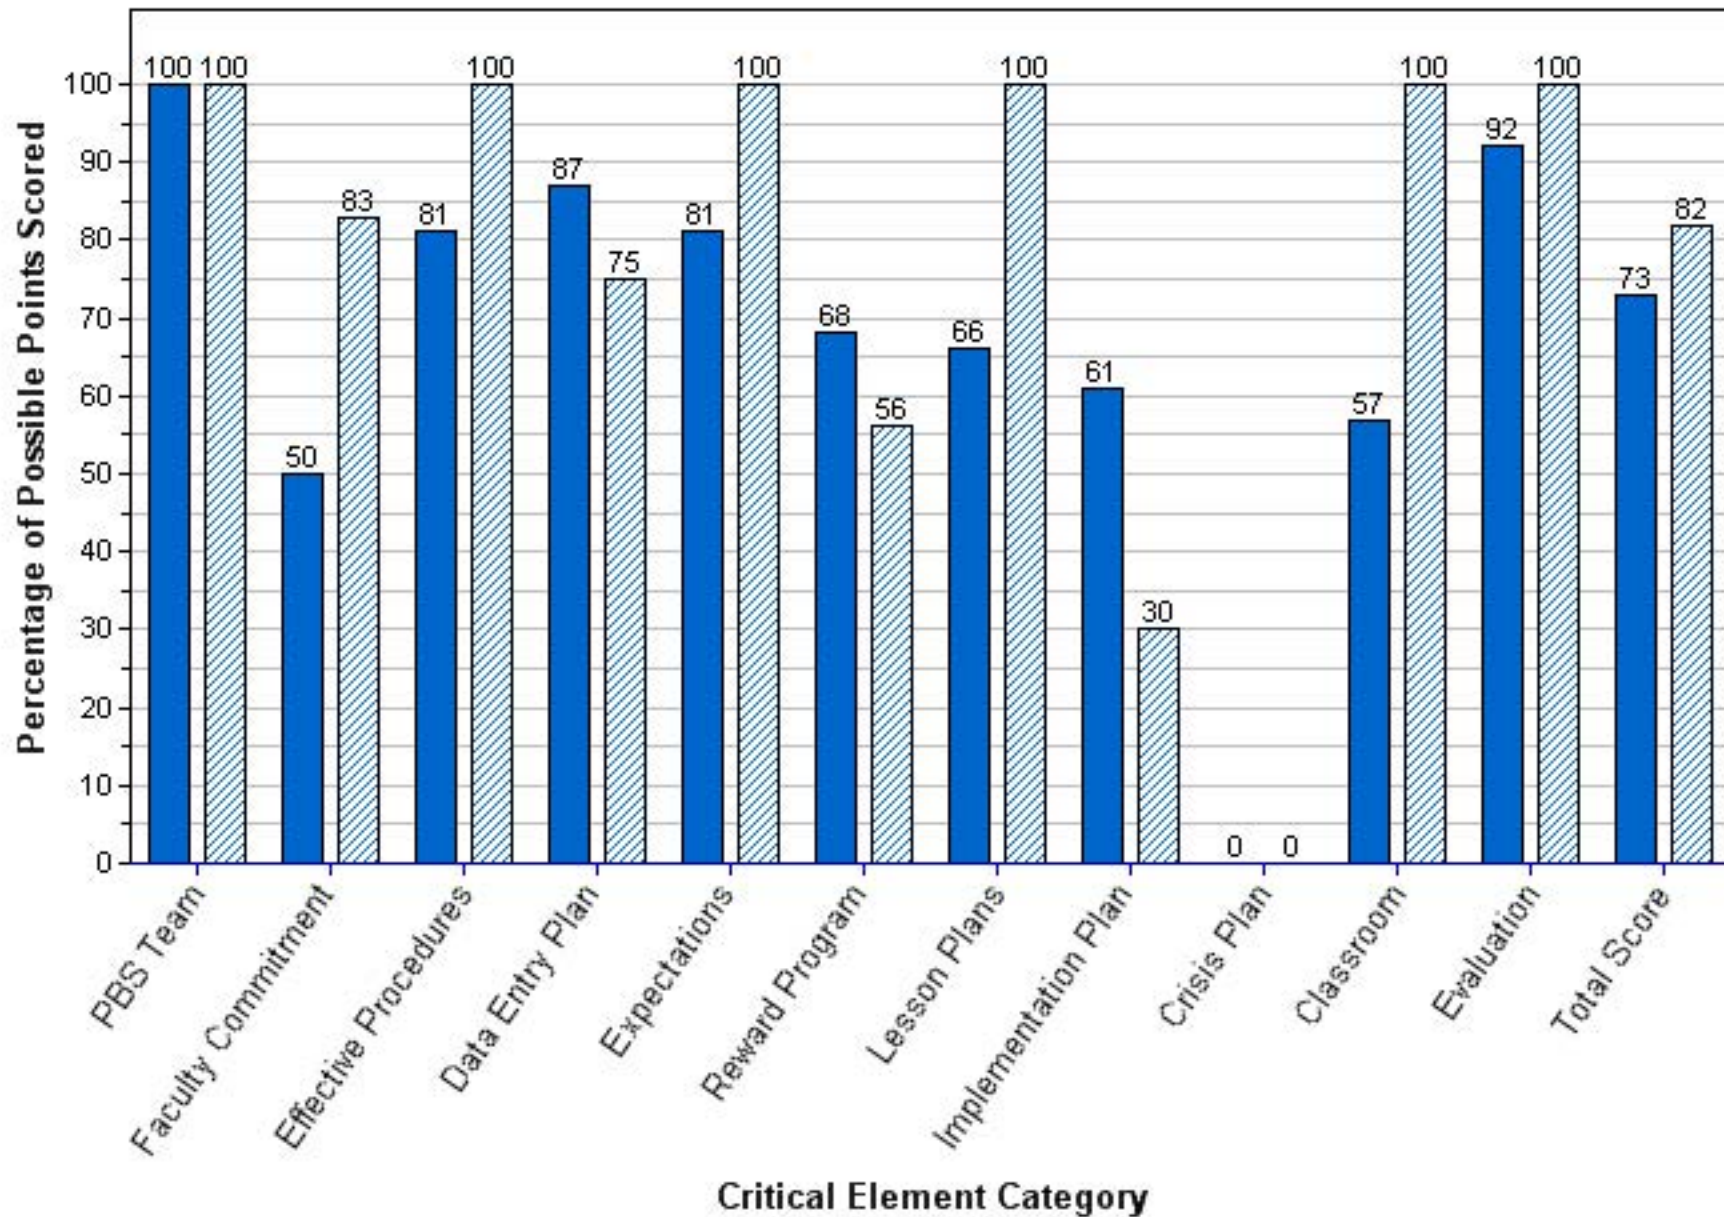

PALM HARBOR MIDDLE SCHOOL

Benchmark of Quality Score per Critical Element Category

2010-2011 2011-2012