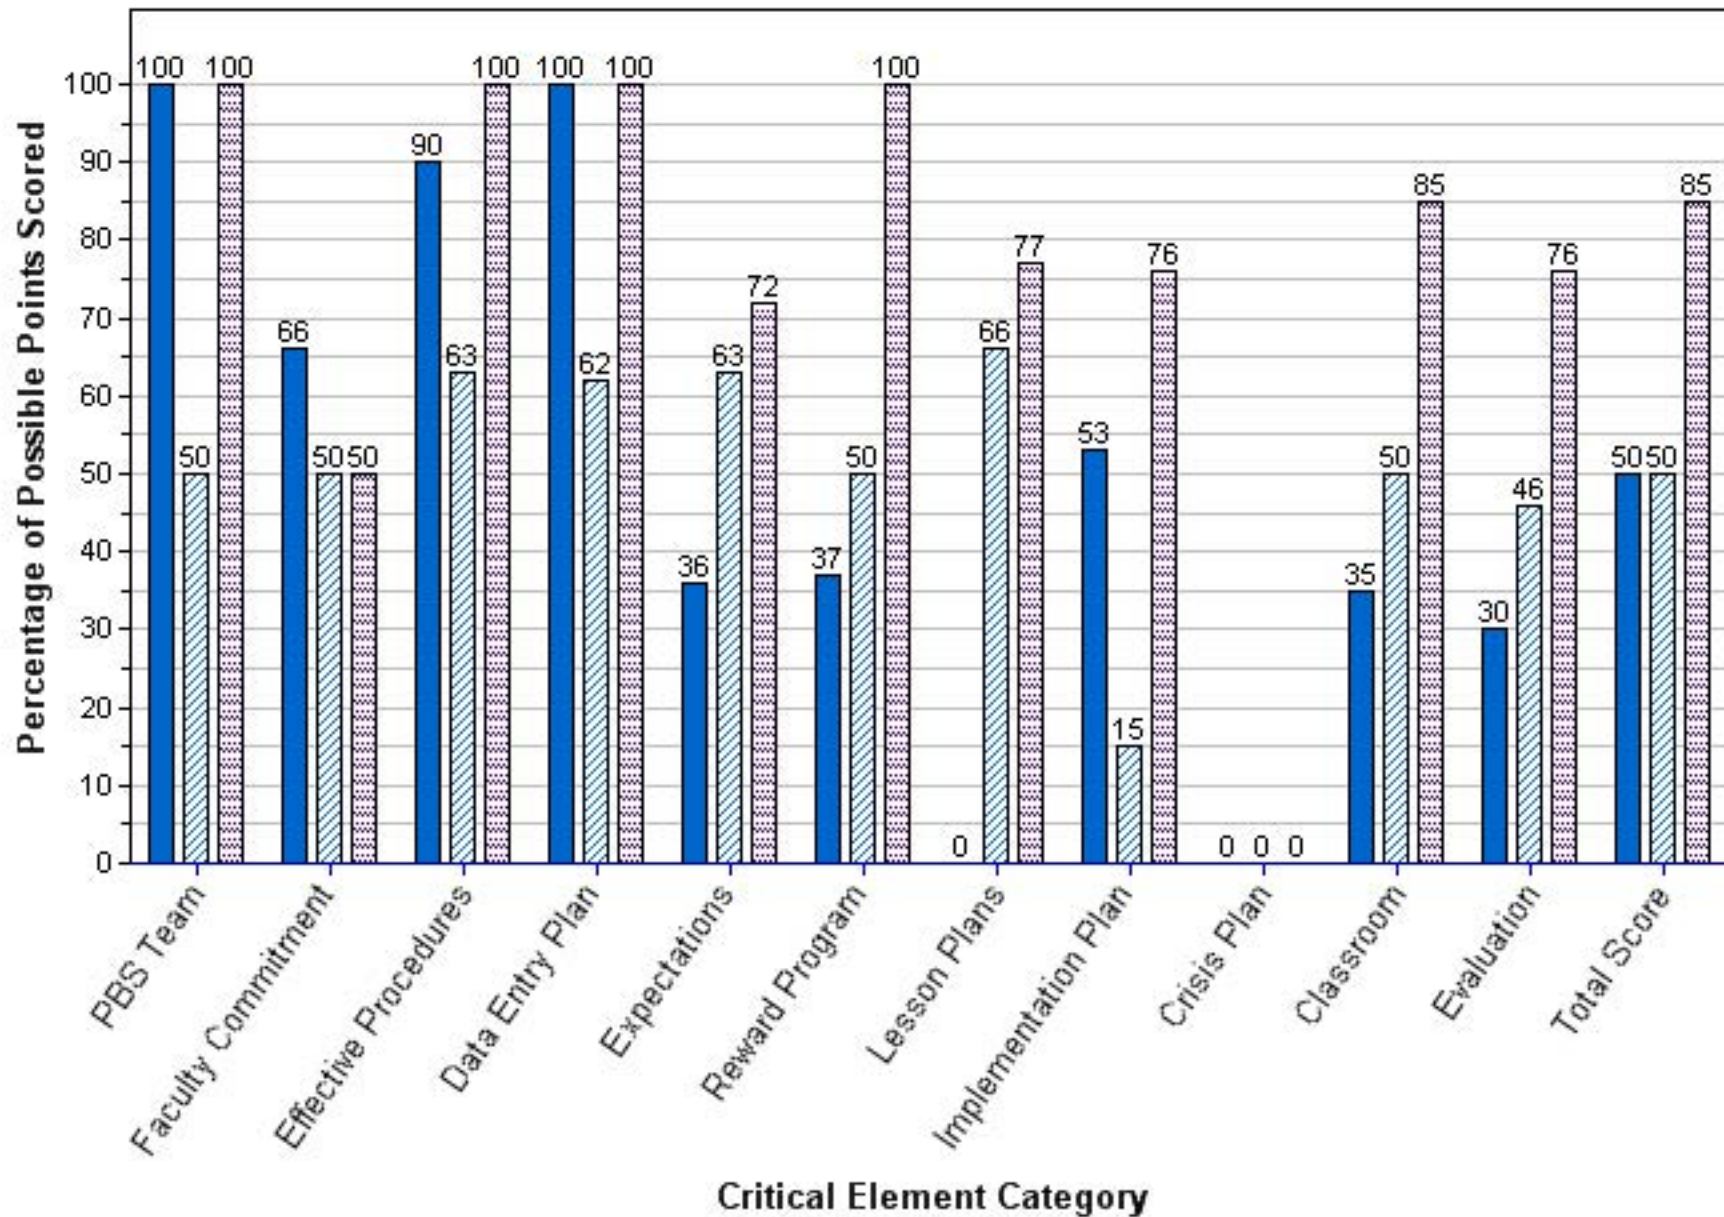

GIBBS HIGH SCHOOL

Benchmark of Quality Score per Critical Element Category

■ 2009-2010
 2010-2011
 2011-2012