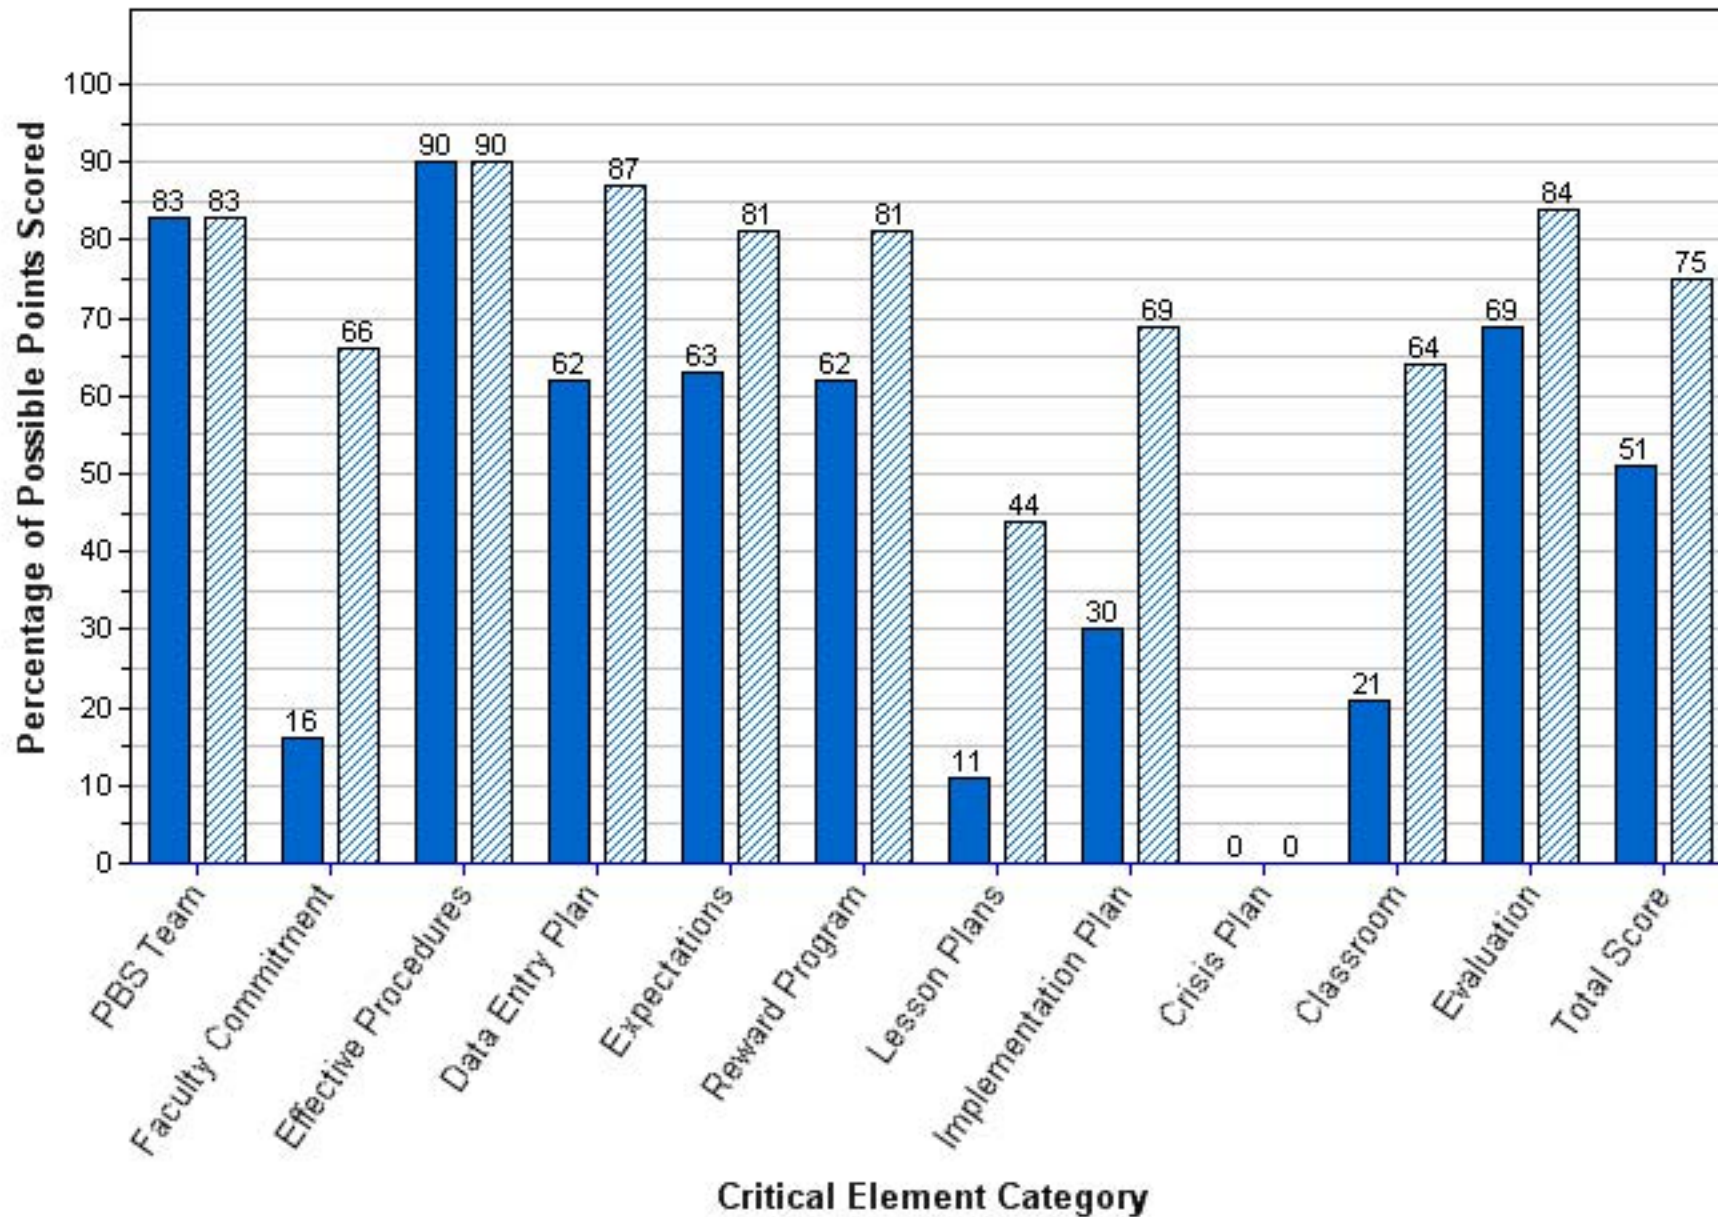

GARRISON JONES ELEMENTARY SCHOOL
Benchmark of Quality Score per Critical Element Category

2010-2011 2011-2012