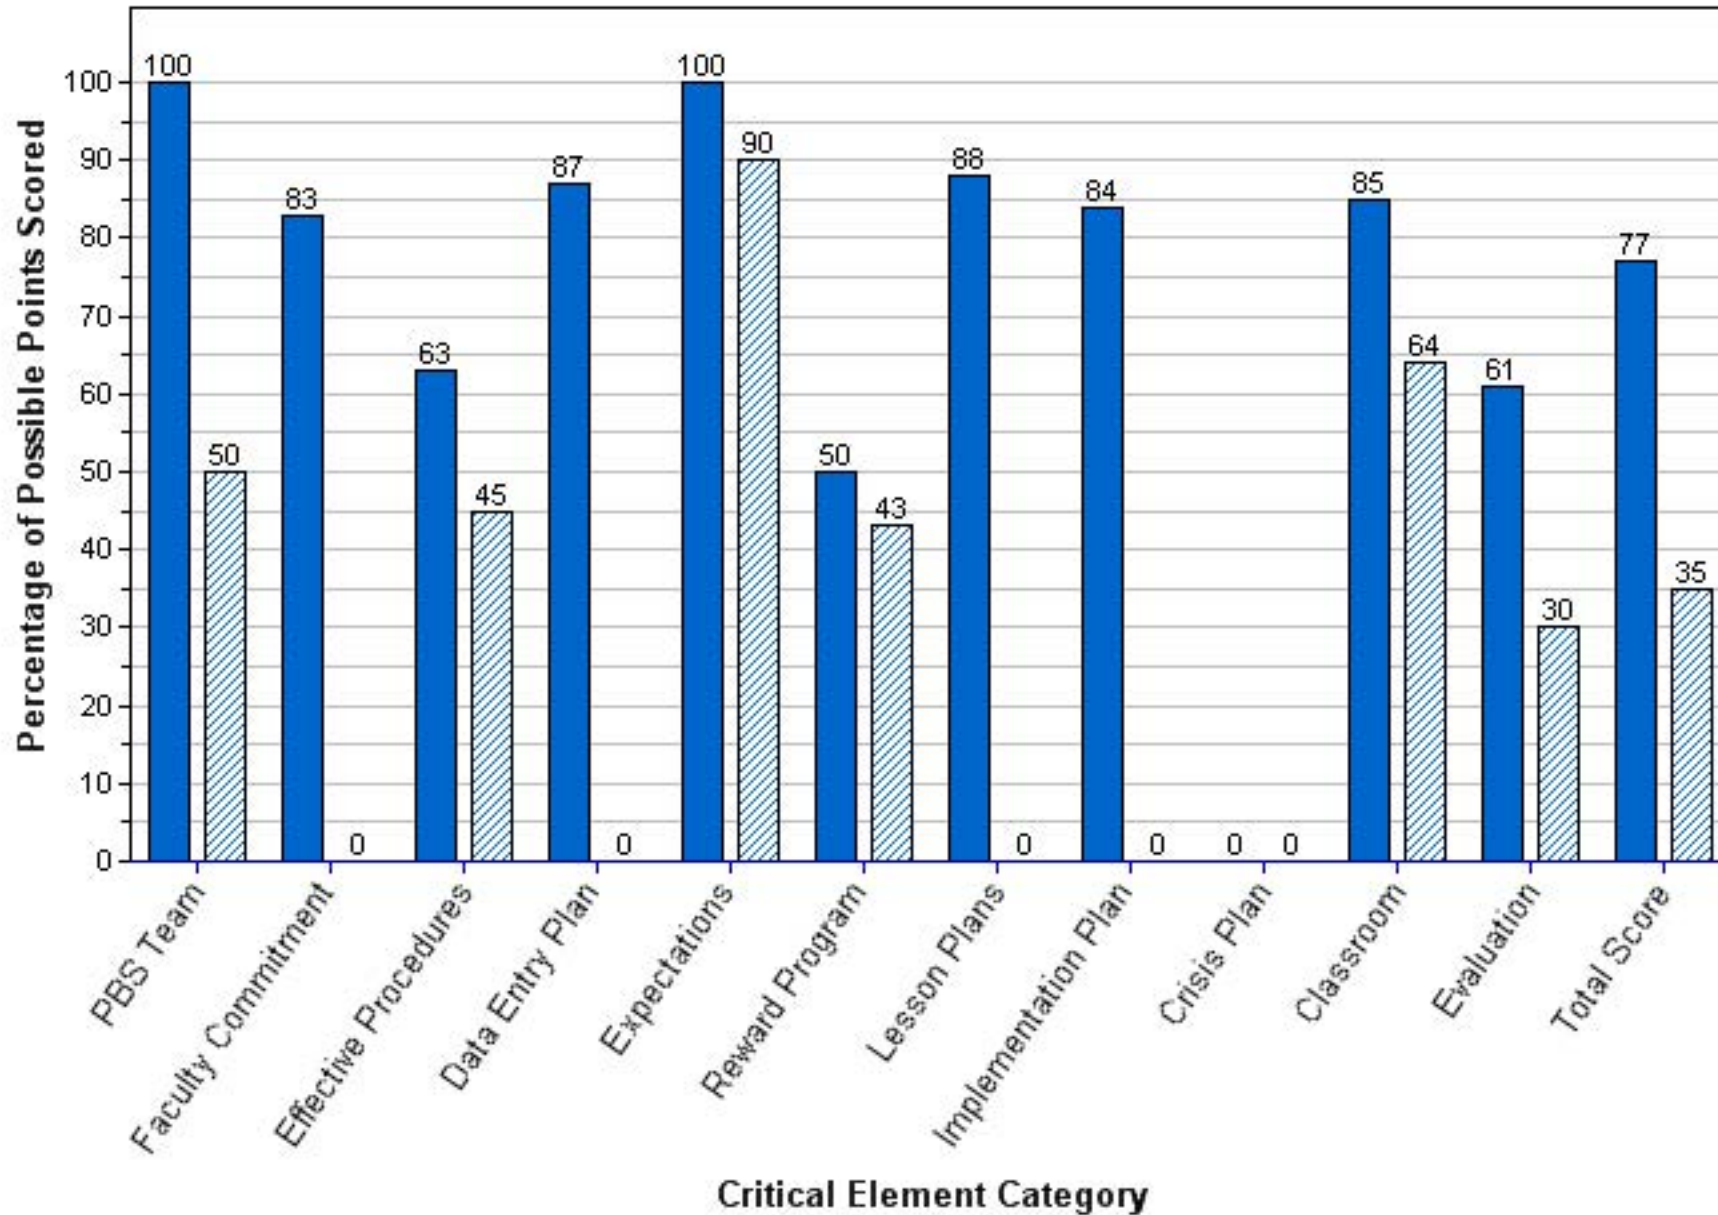

PINELLAS CENTRAL ELEMENTARY SCHOOL
Benchmark of Quality Score per Critical Element Category

2010-2011 2011-2012