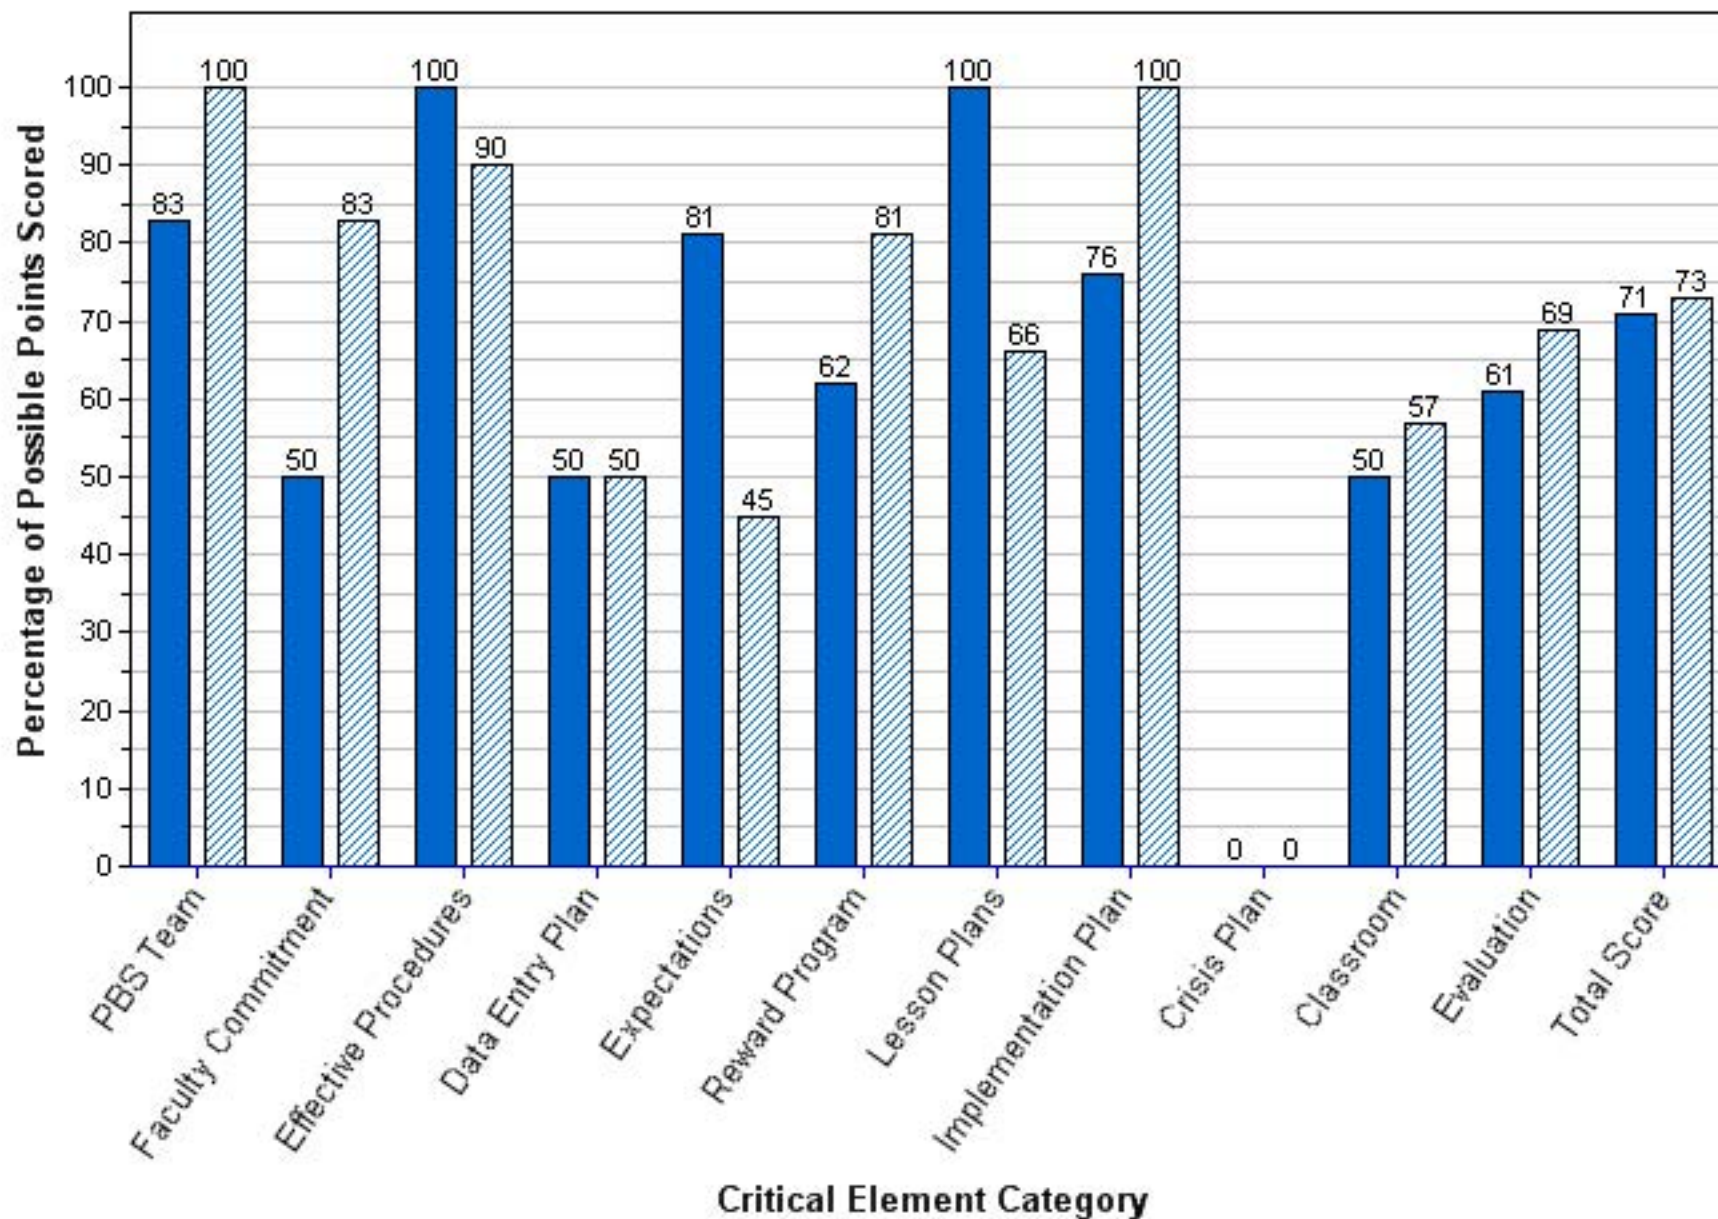

CURLEW CREEK ELEMENTARY SCHOOL
Benchmark of Quality Score per Critical Element Category

2010-2011 2011-2012