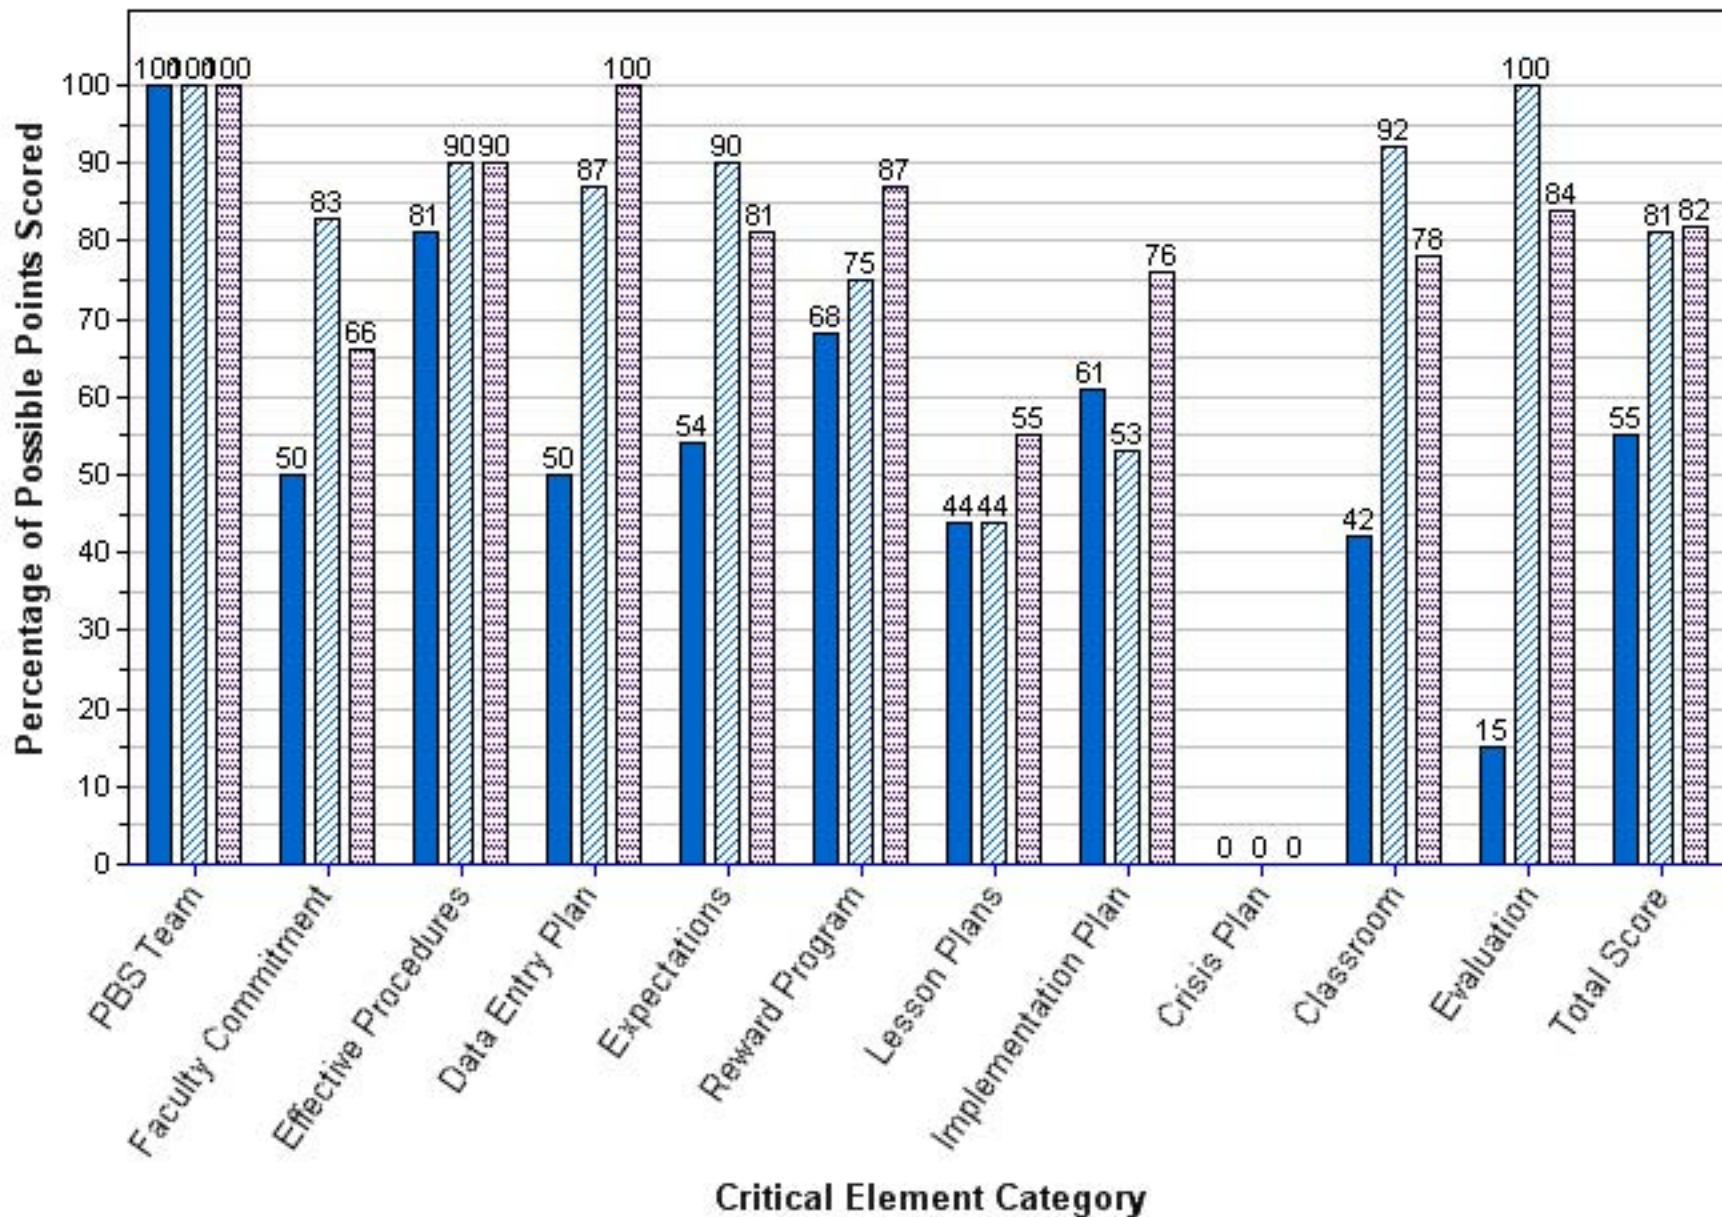

OAK GROVE MIDDLE SCHOOL

Benchmark of Quality Score per Critical Element Category

■ 2009-2010
 2010-2011
 2011-2012