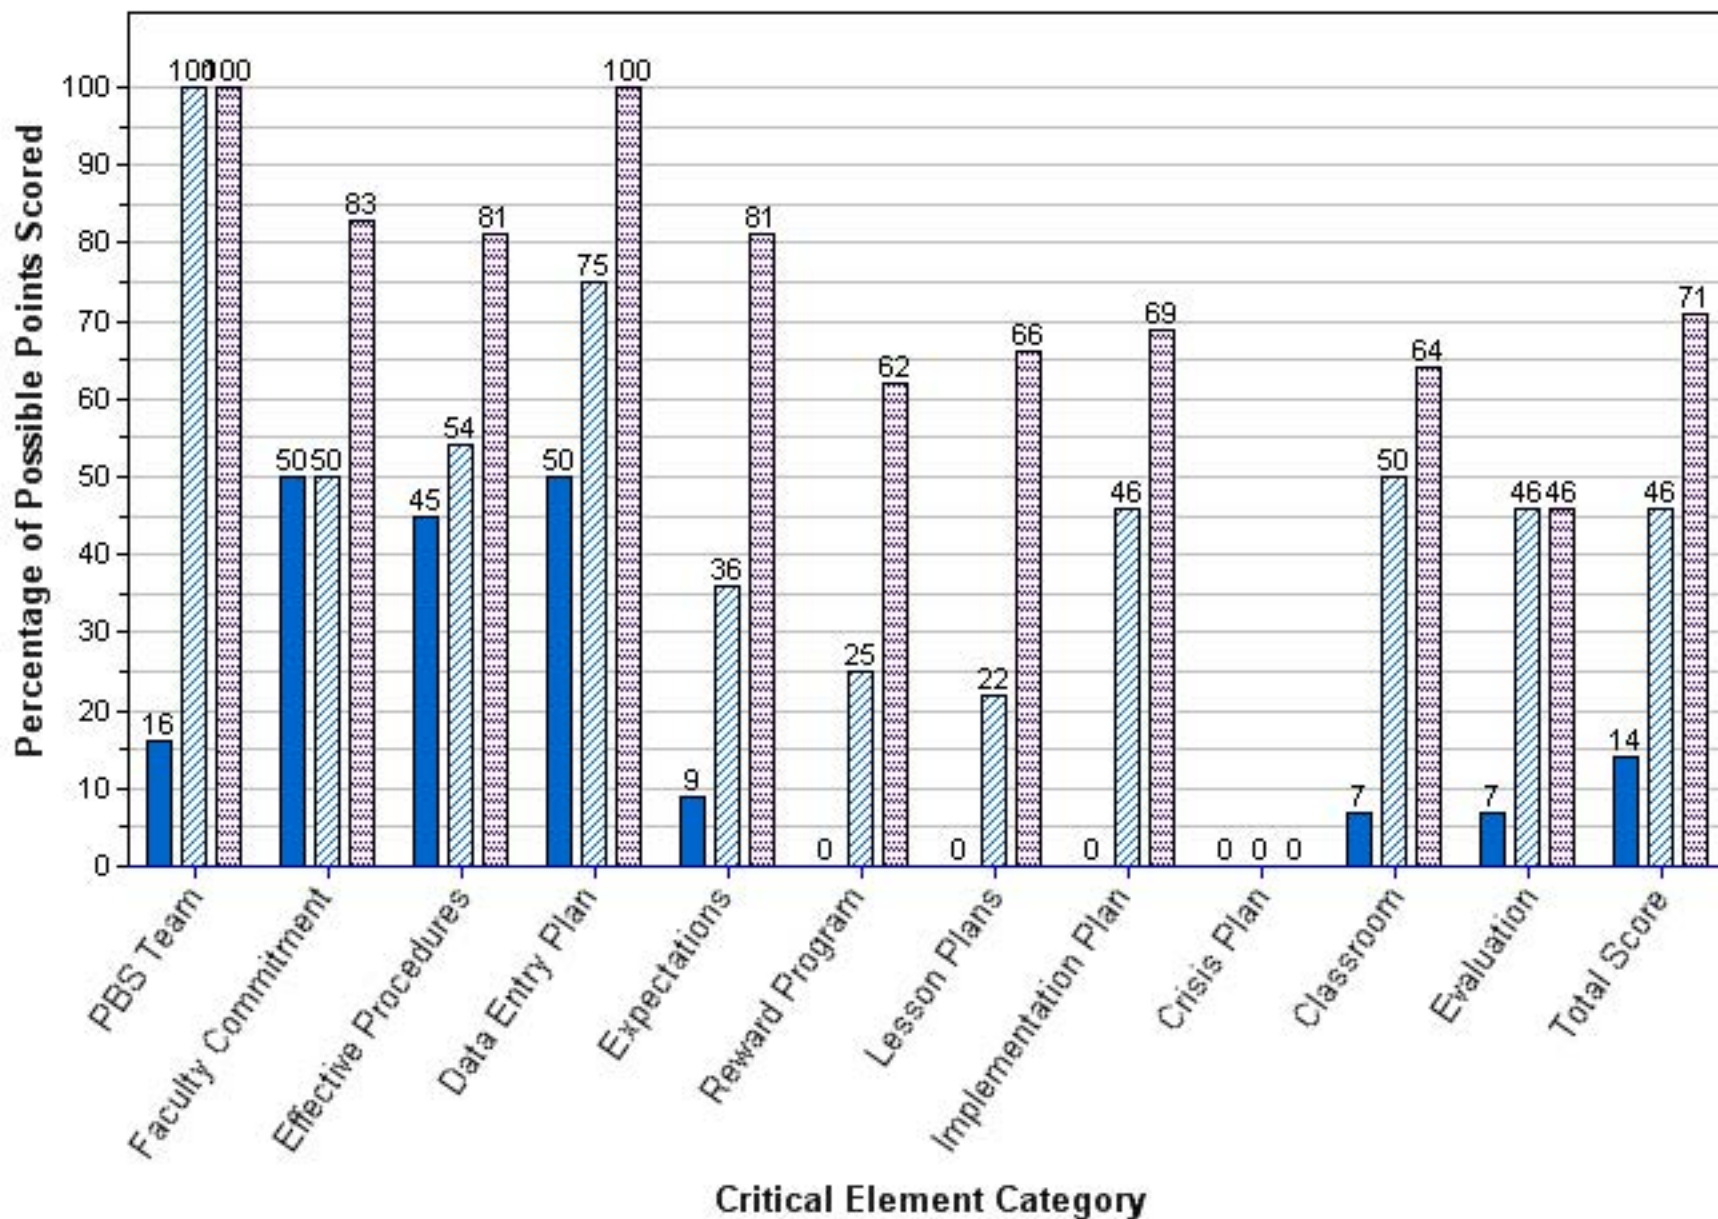

BOCA CIEGA HIGH SCHOOL

Benchmark of Quality Score per Critical Element Category

2009-2010   2010-2011   2011-2012