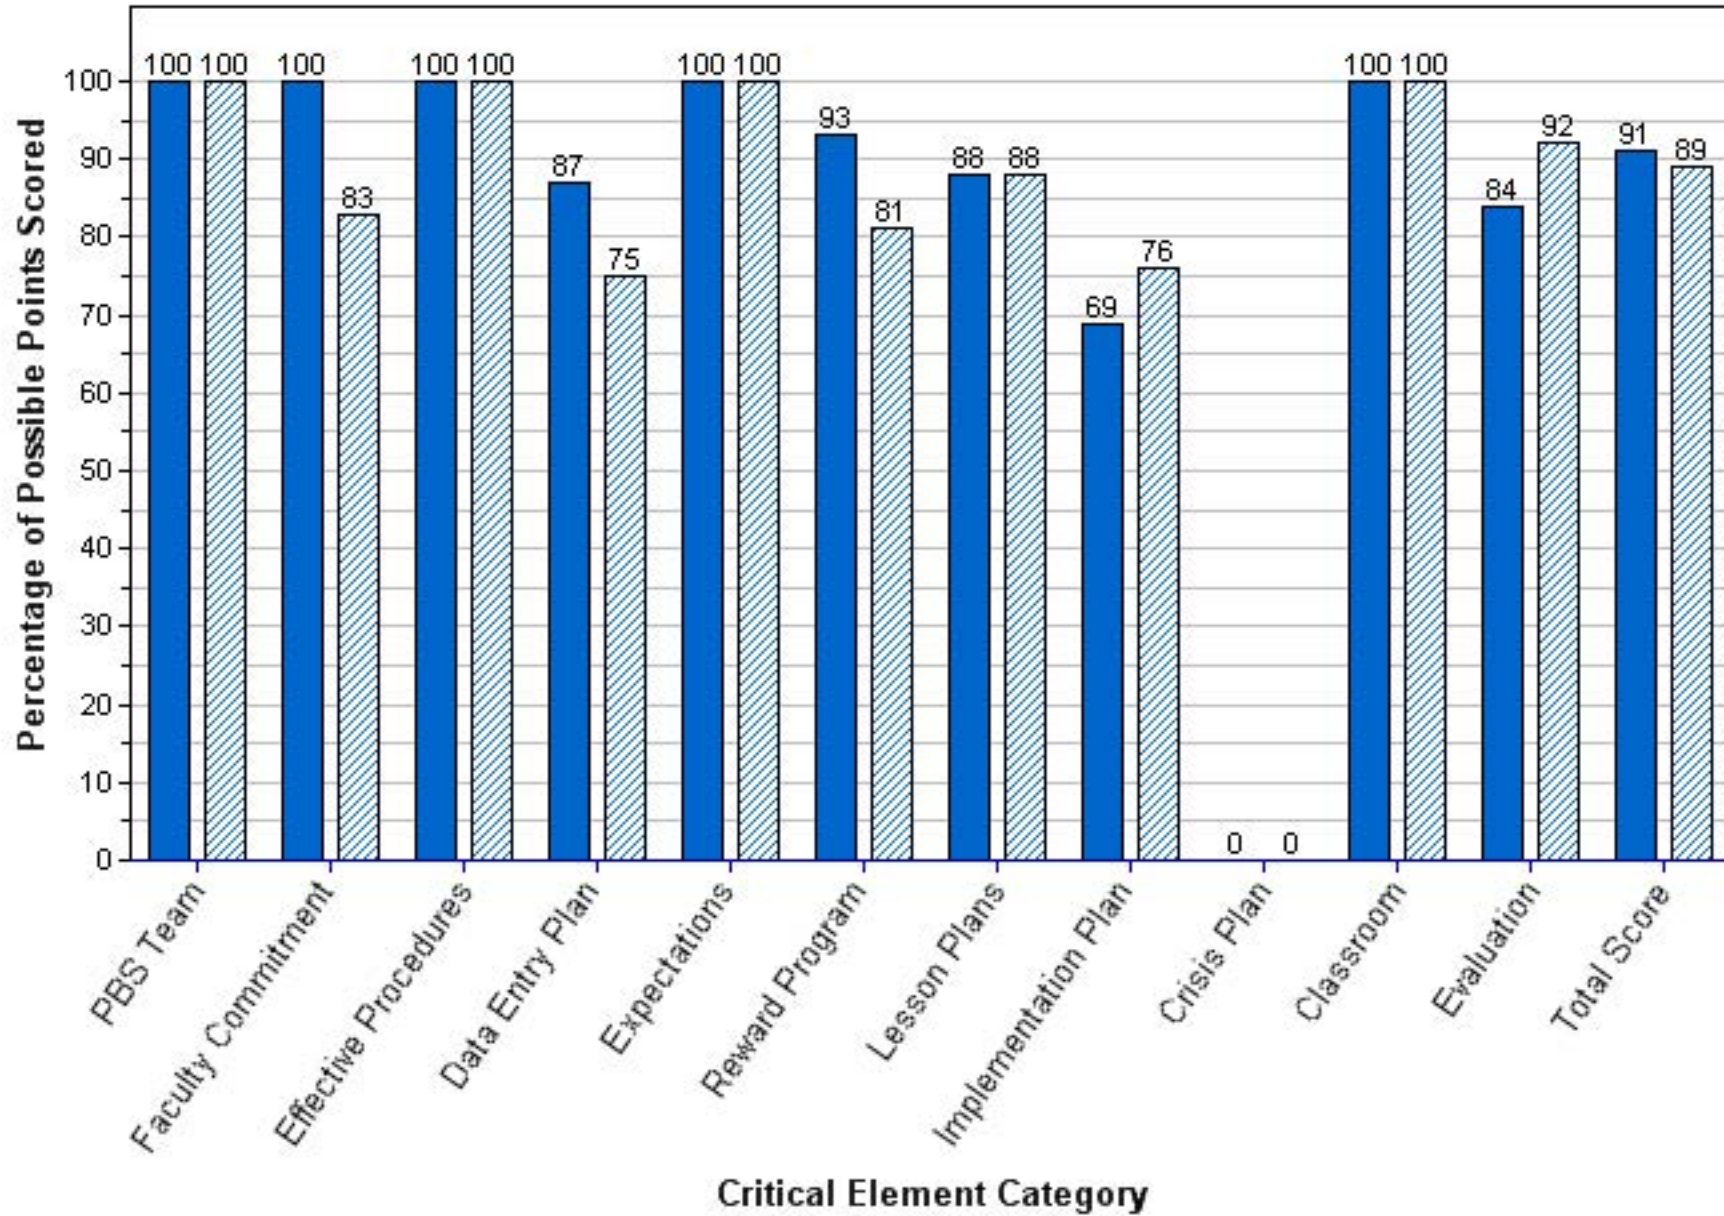

LEALMAN ELEMENTARY SCHOOL

Benchmark of Quality Score per Critical Element Category

2010-2011 2011-2012