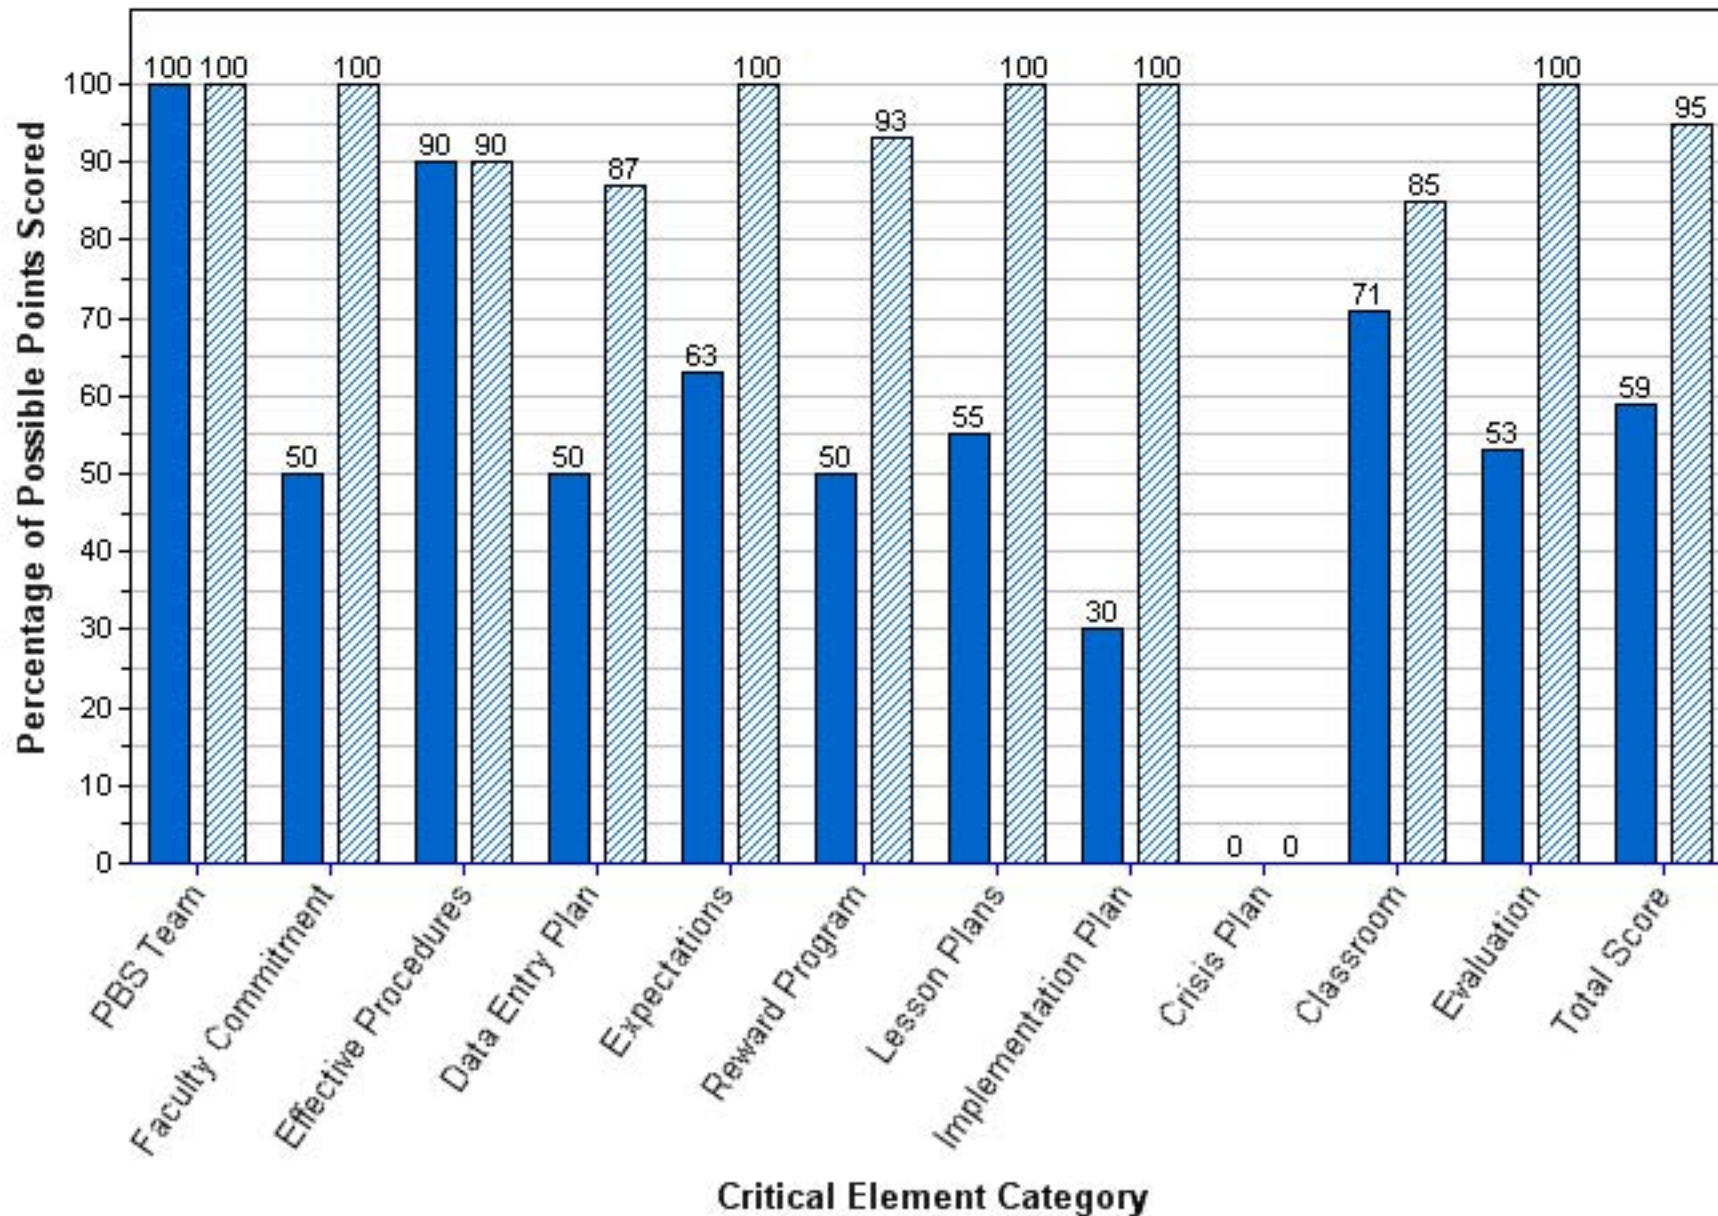

DUNEDIN ELEMENTARY SCHOOL
Benchmark of Quality Score per Critical Element Category

■ 2010-2011   ▨ 2011-2012