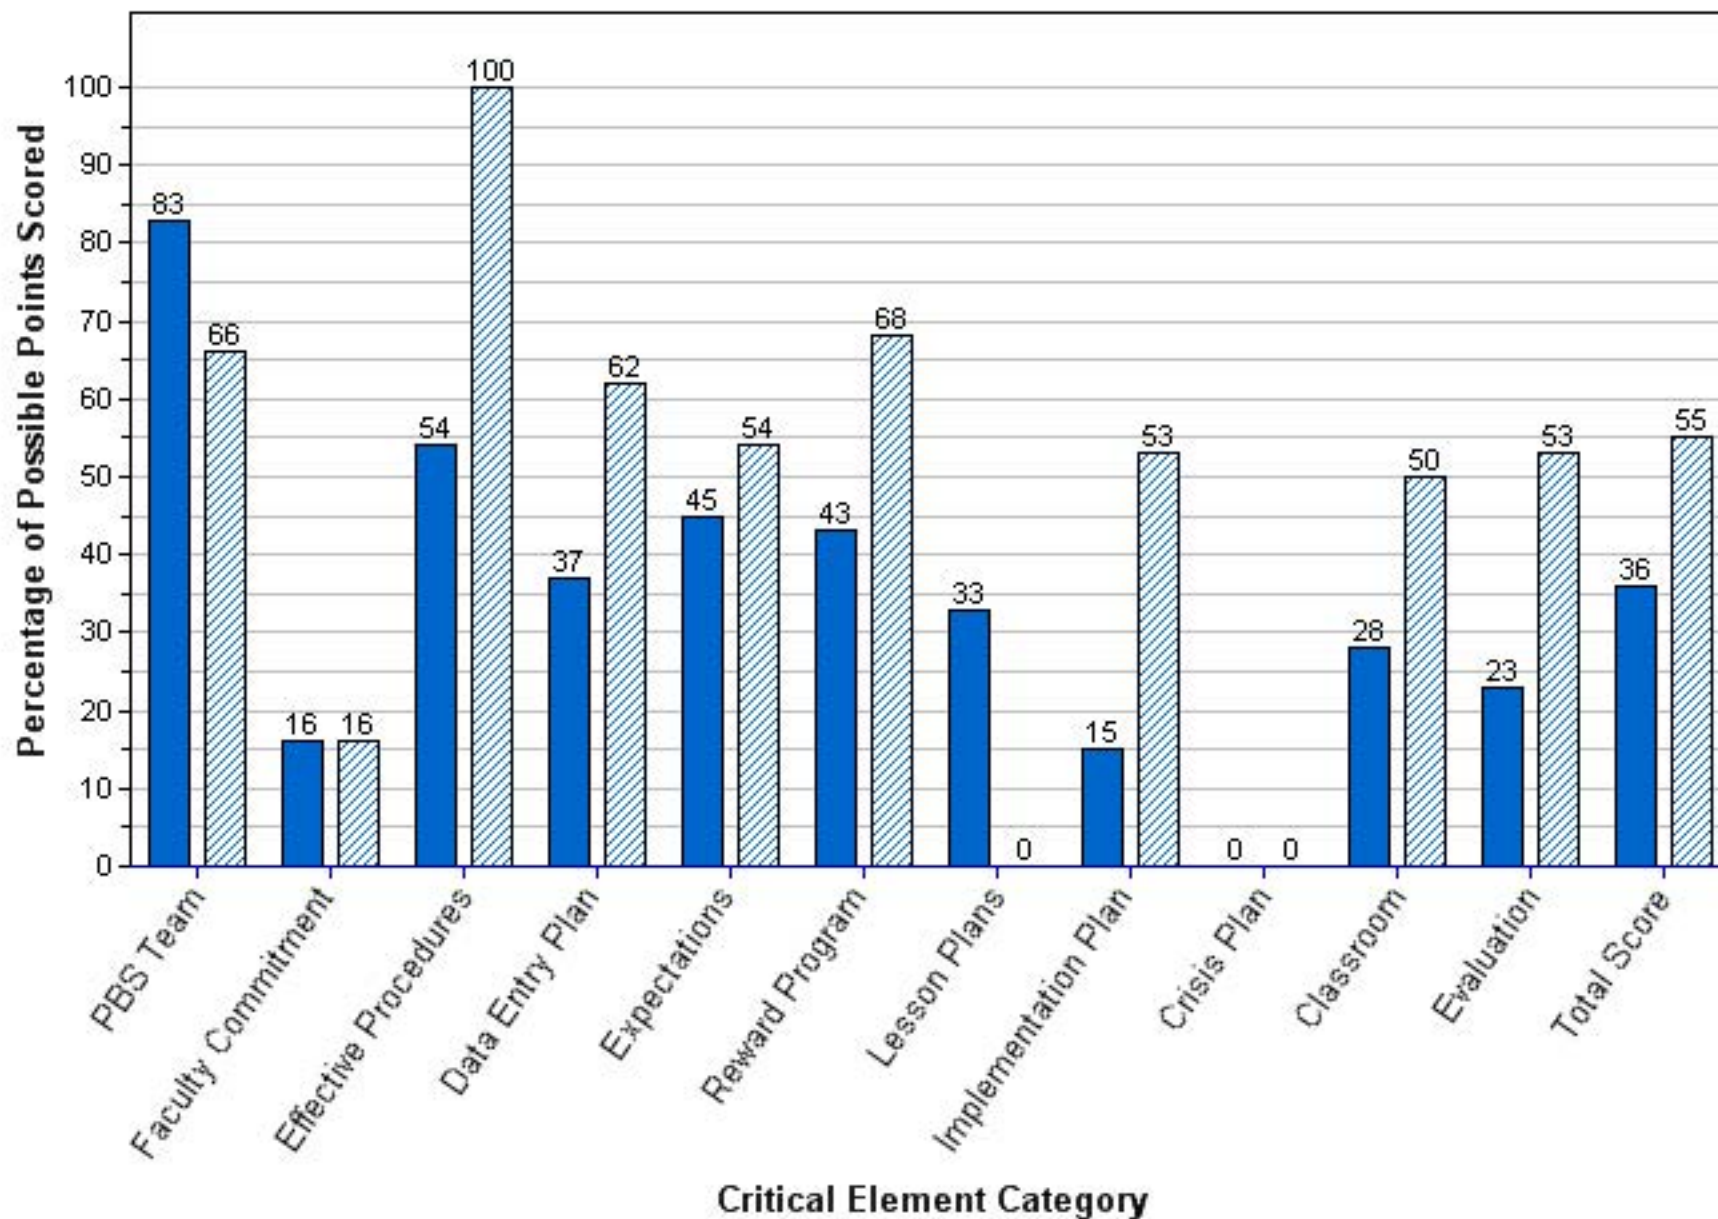

2010-2011 2011-2012

LAKWOOD ELEMENTARY SCHOOL

Benchmark of Quality Score per Critical Element Category

2010-2011 2011-2012

LAKESWOOD HIGH SCHOOL

Benchmark of Quality Score per Critical Element Category

2010-2011 2011-2012