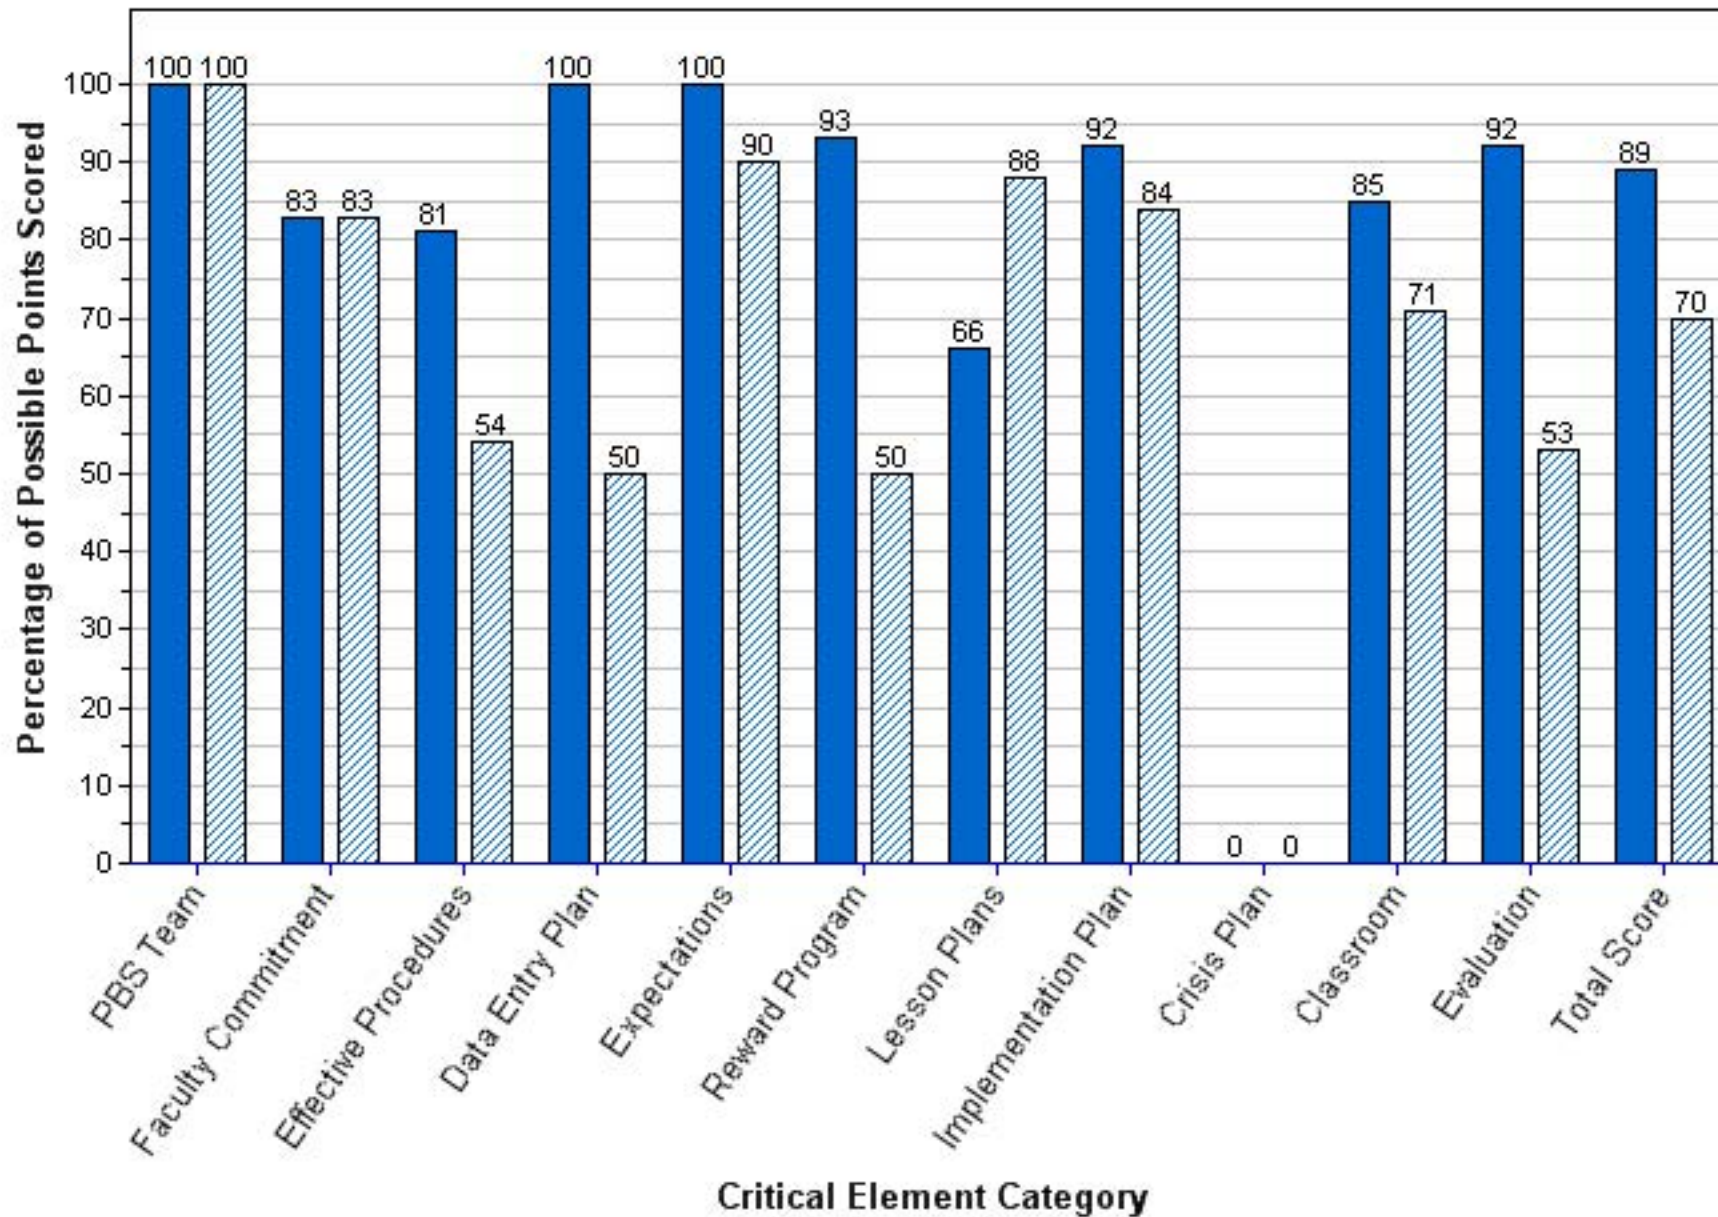

2010-2011 2011-2012

74TH STREET SCHOOL

Benchmark of Quality Score per Critical Element Category

2010-2011

2011-2012

JOHN M SEXTON ELEMENTARY SCHOOL
Benchmark of Quality Score per Critical Element Category

■ 2010-2011 ▨ 2011-2012