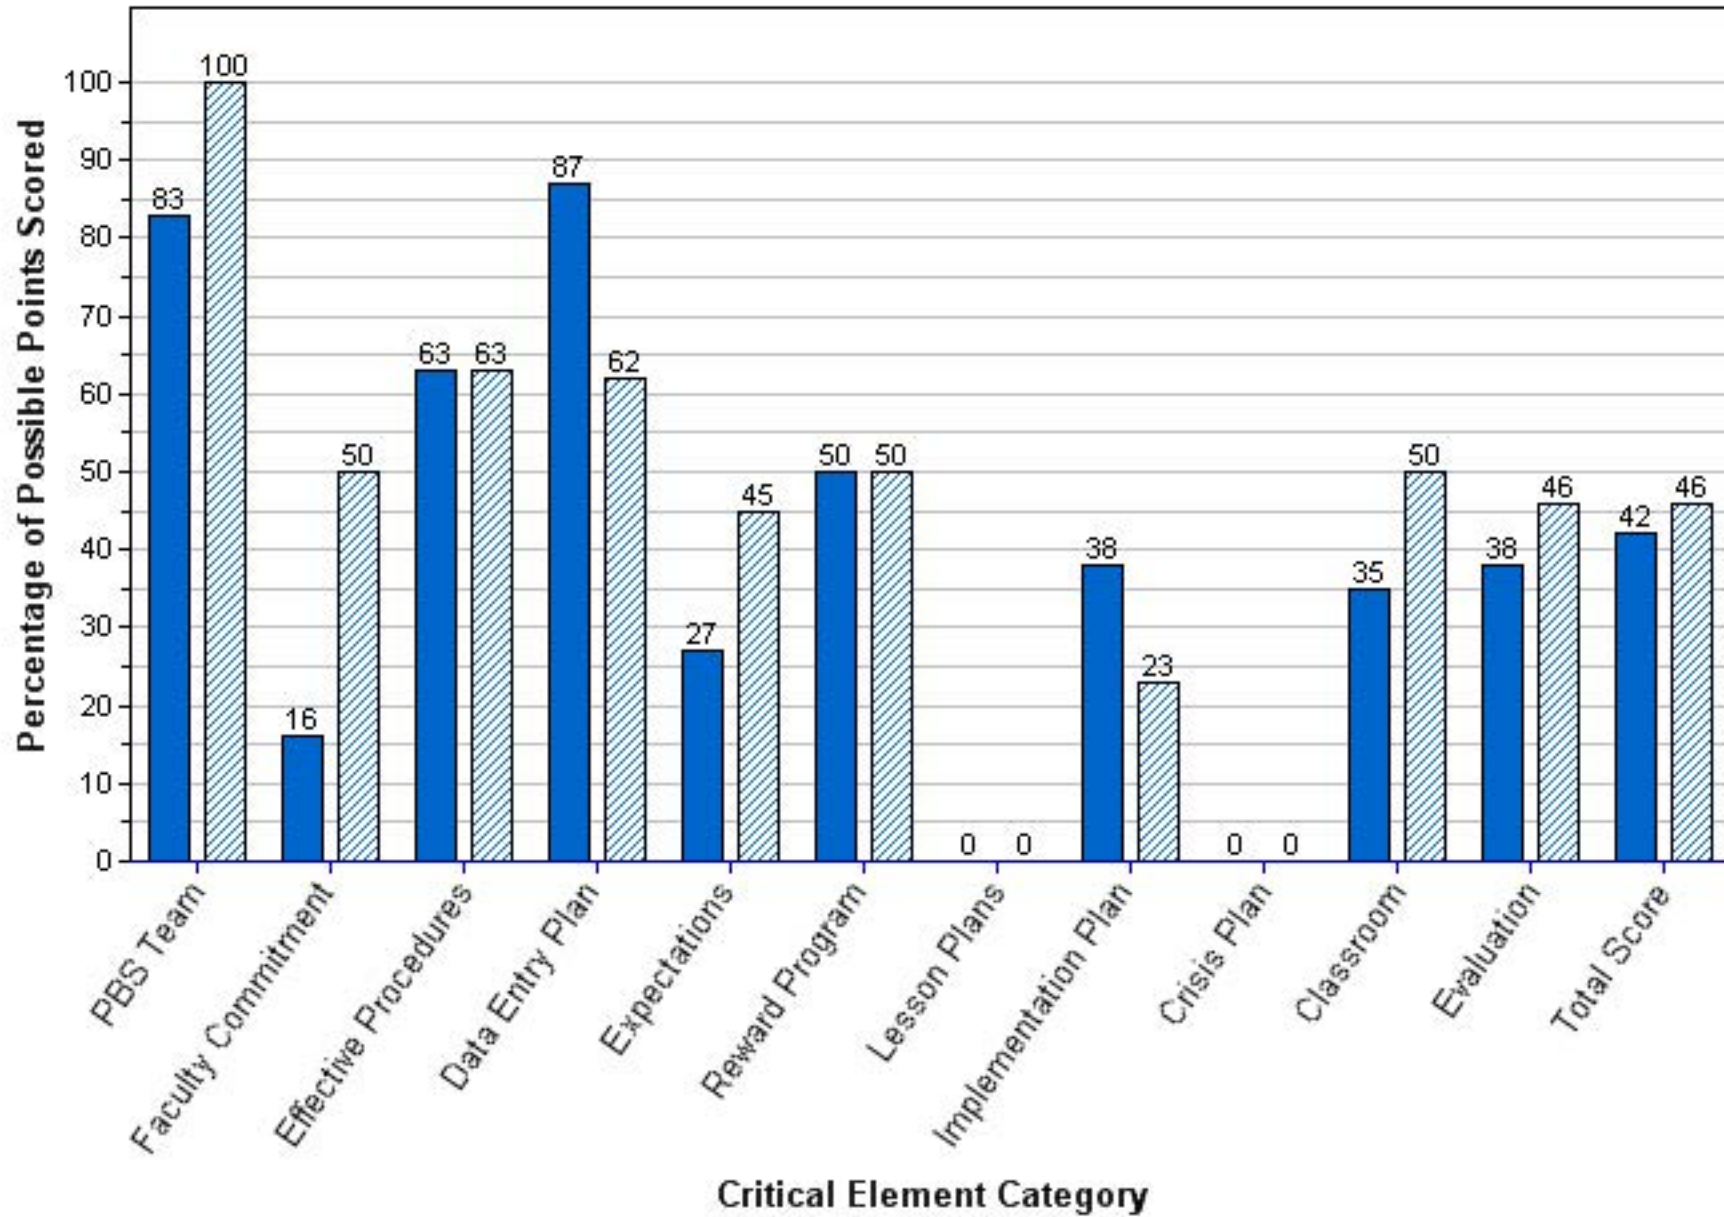

FAIRMOUNT PARK ELEMENTARY SCHOOL
Benchmark of Quality Score per Critical Element Category

2010-2011 2011-2012