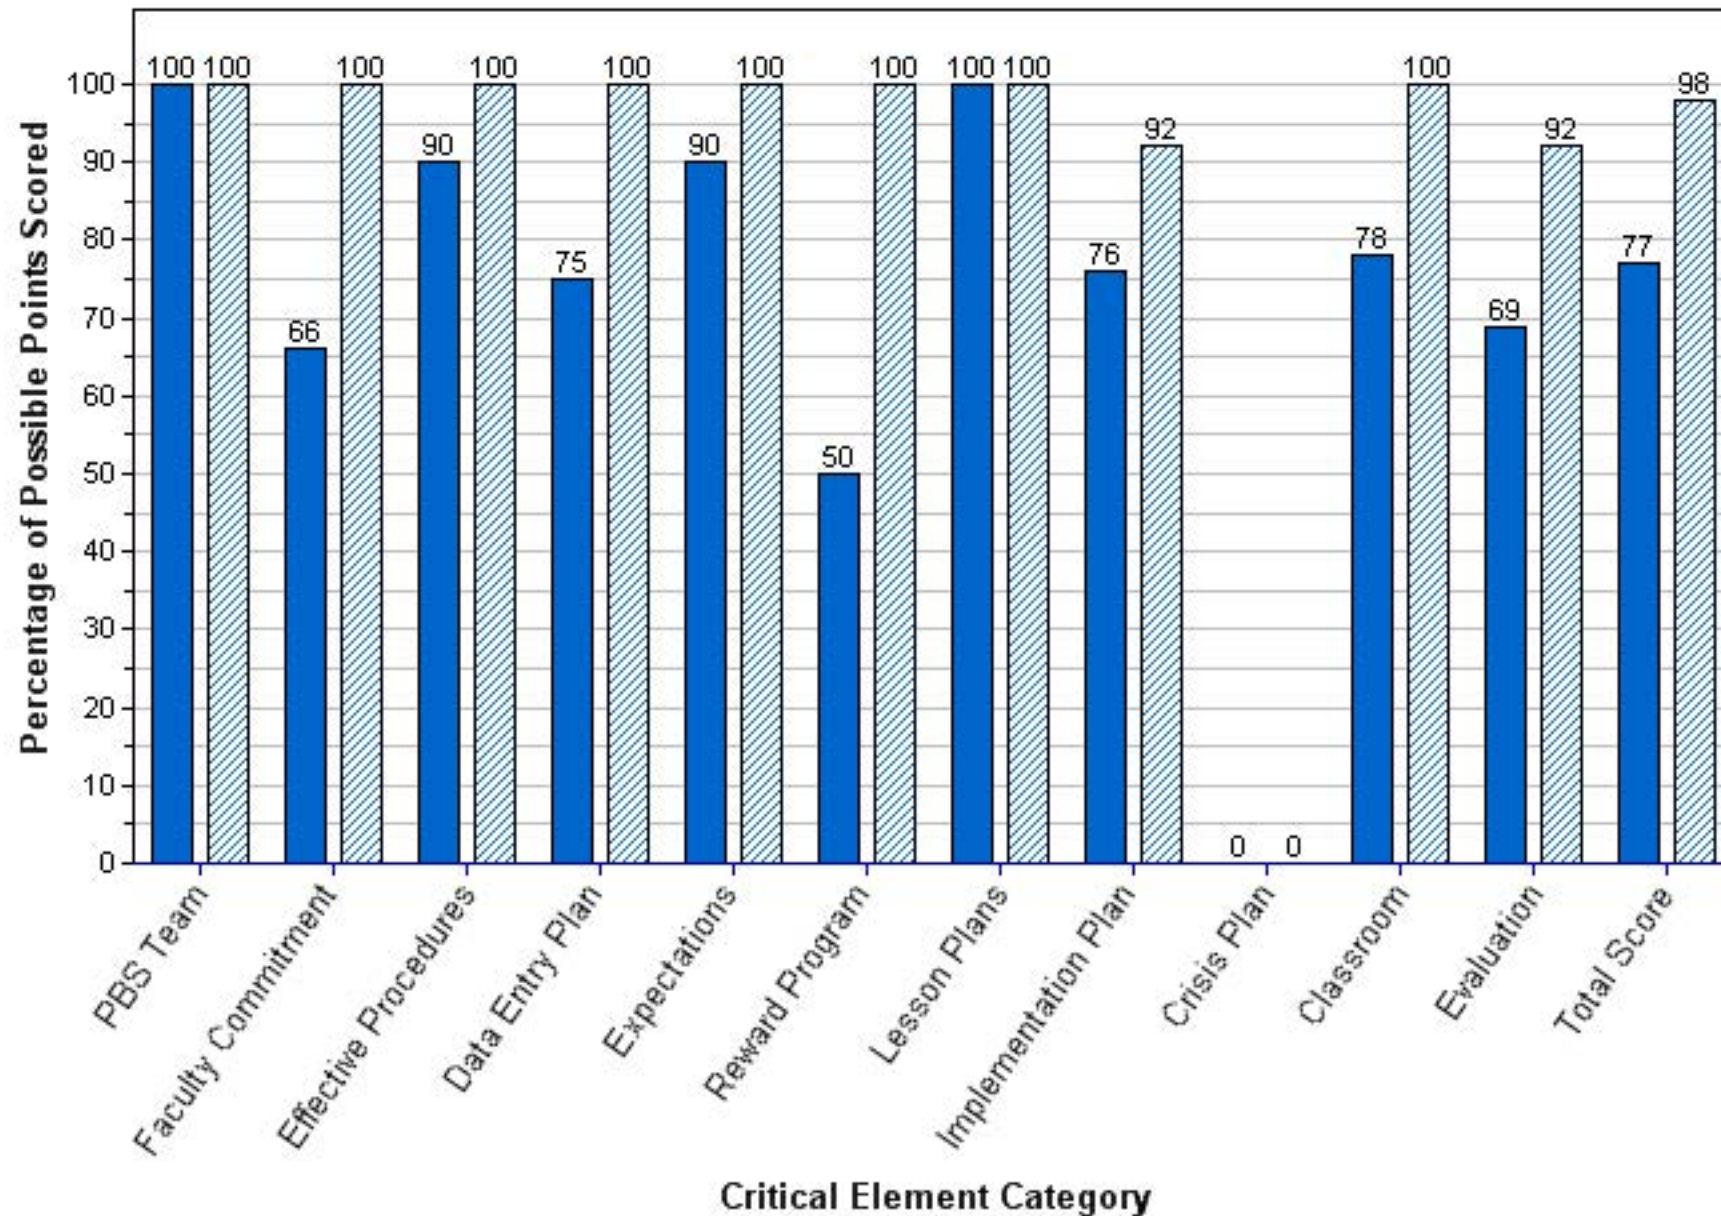

BARDMOOR ELEMENTARY SCHOOL
Benchmark of Quality Score per Critical Element Category

2010-2011 2011-2012