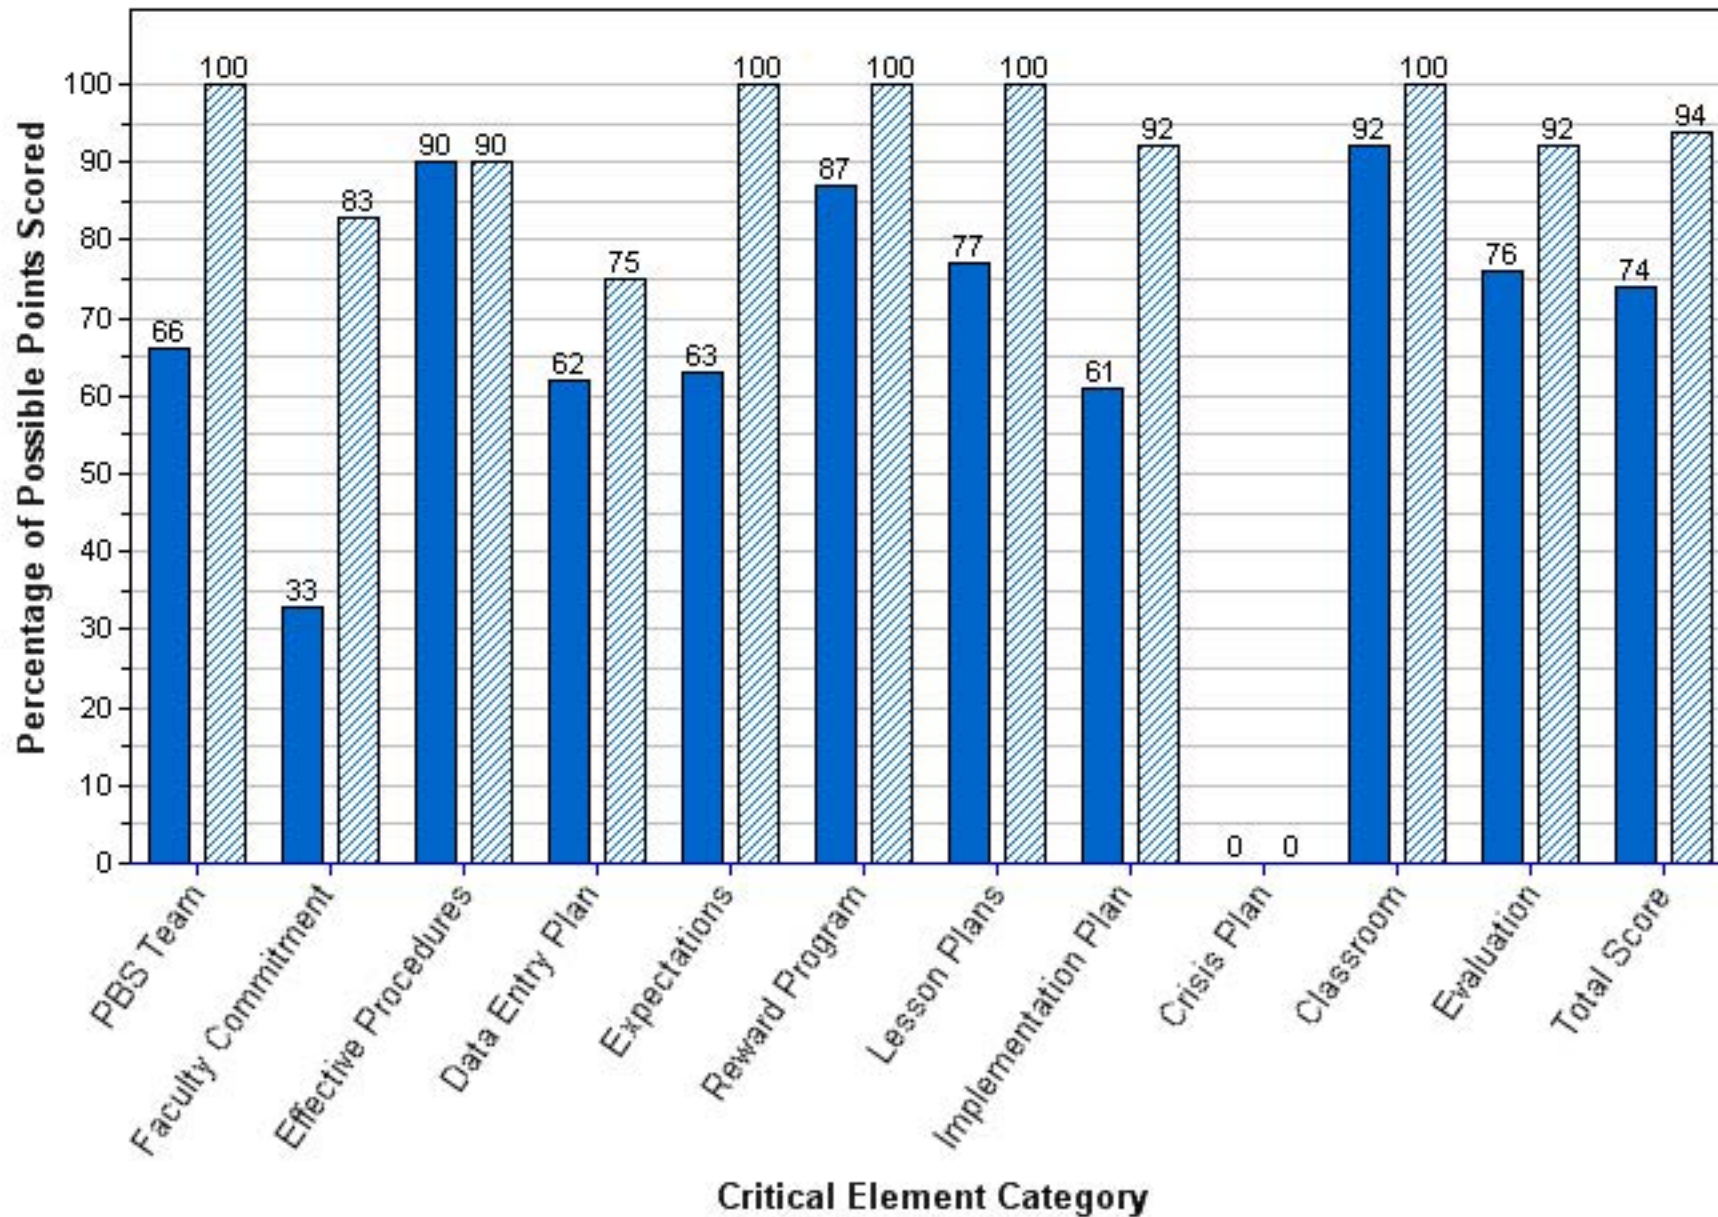

MT. VERNON ELEMENTARY SCHOOL
Benchmark of Quality Score per Critical Element Category

2010-2011 2011-2012