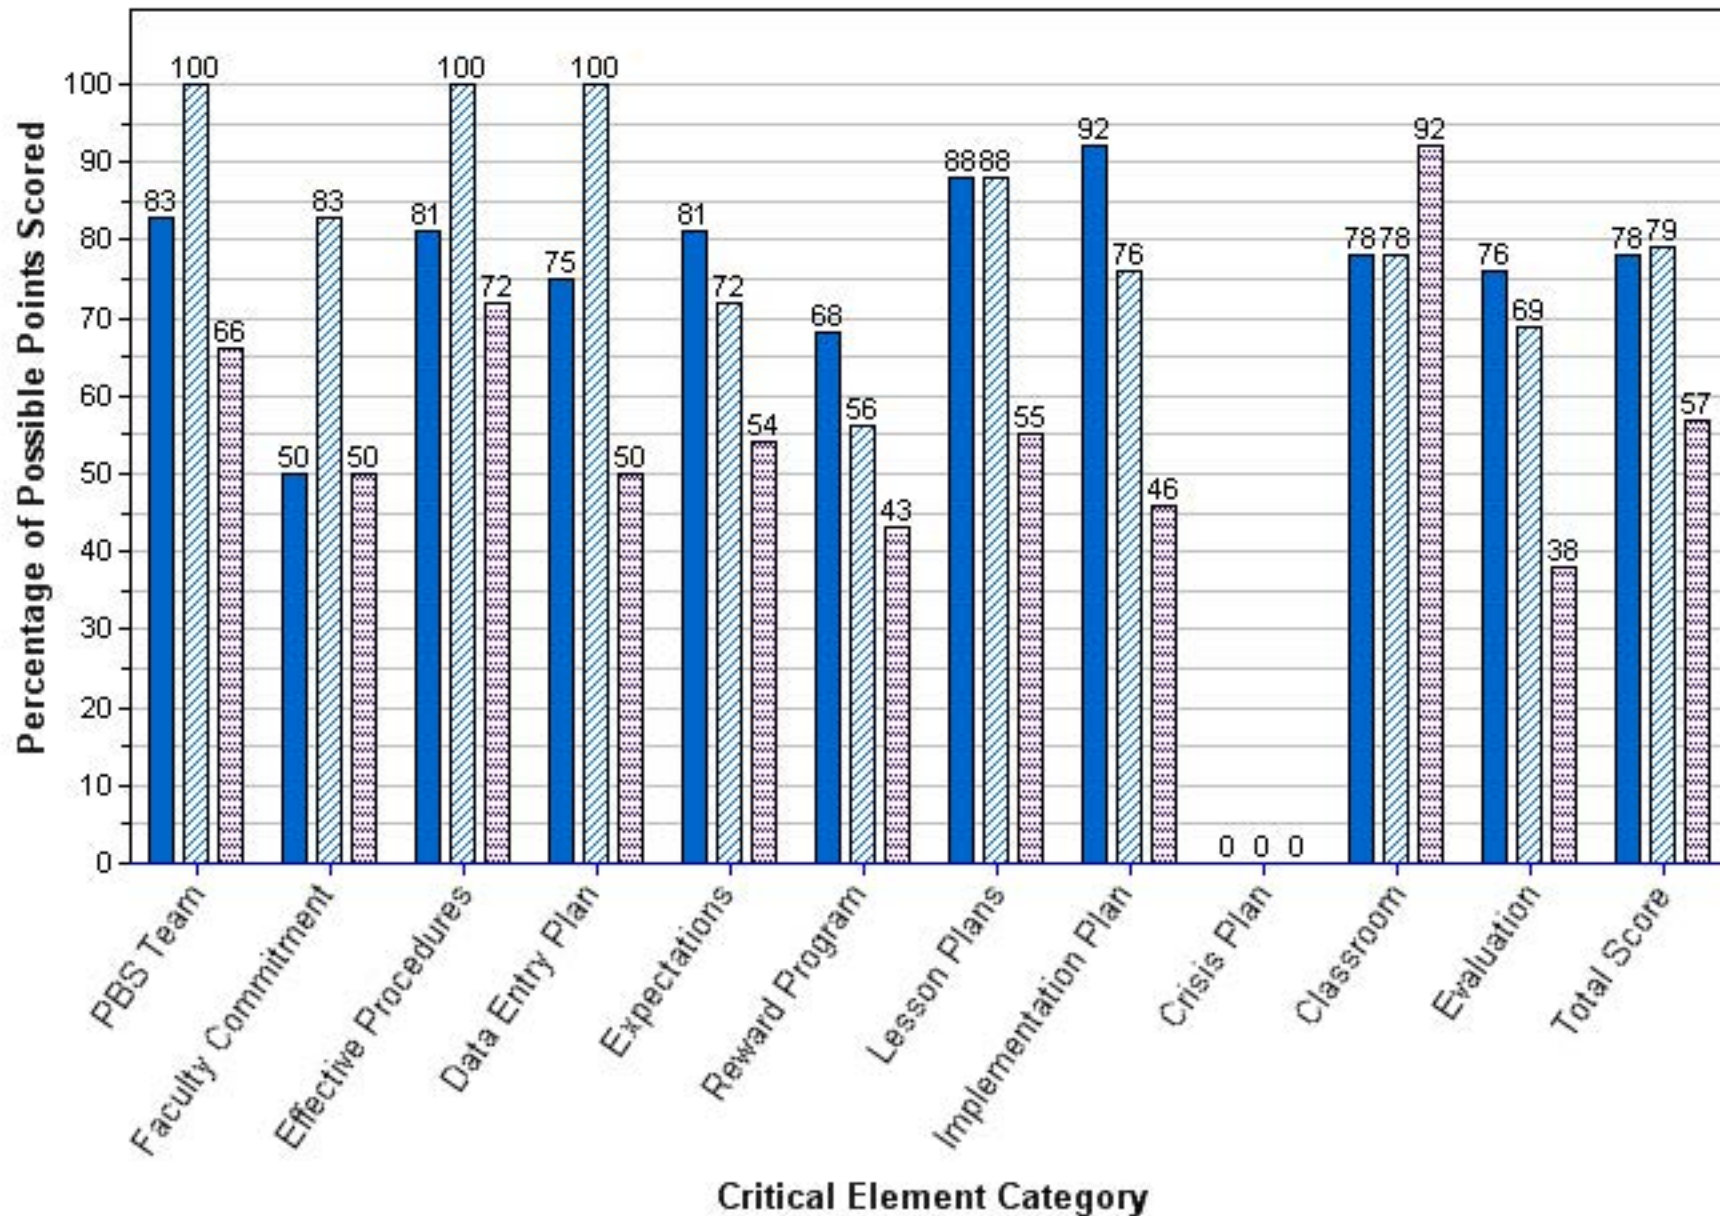

SANDERLIN IB WORLD SCHOOL

Benchmark of Quality Score per Critical Element Category

2009-2010   2010-2011   2011-2012