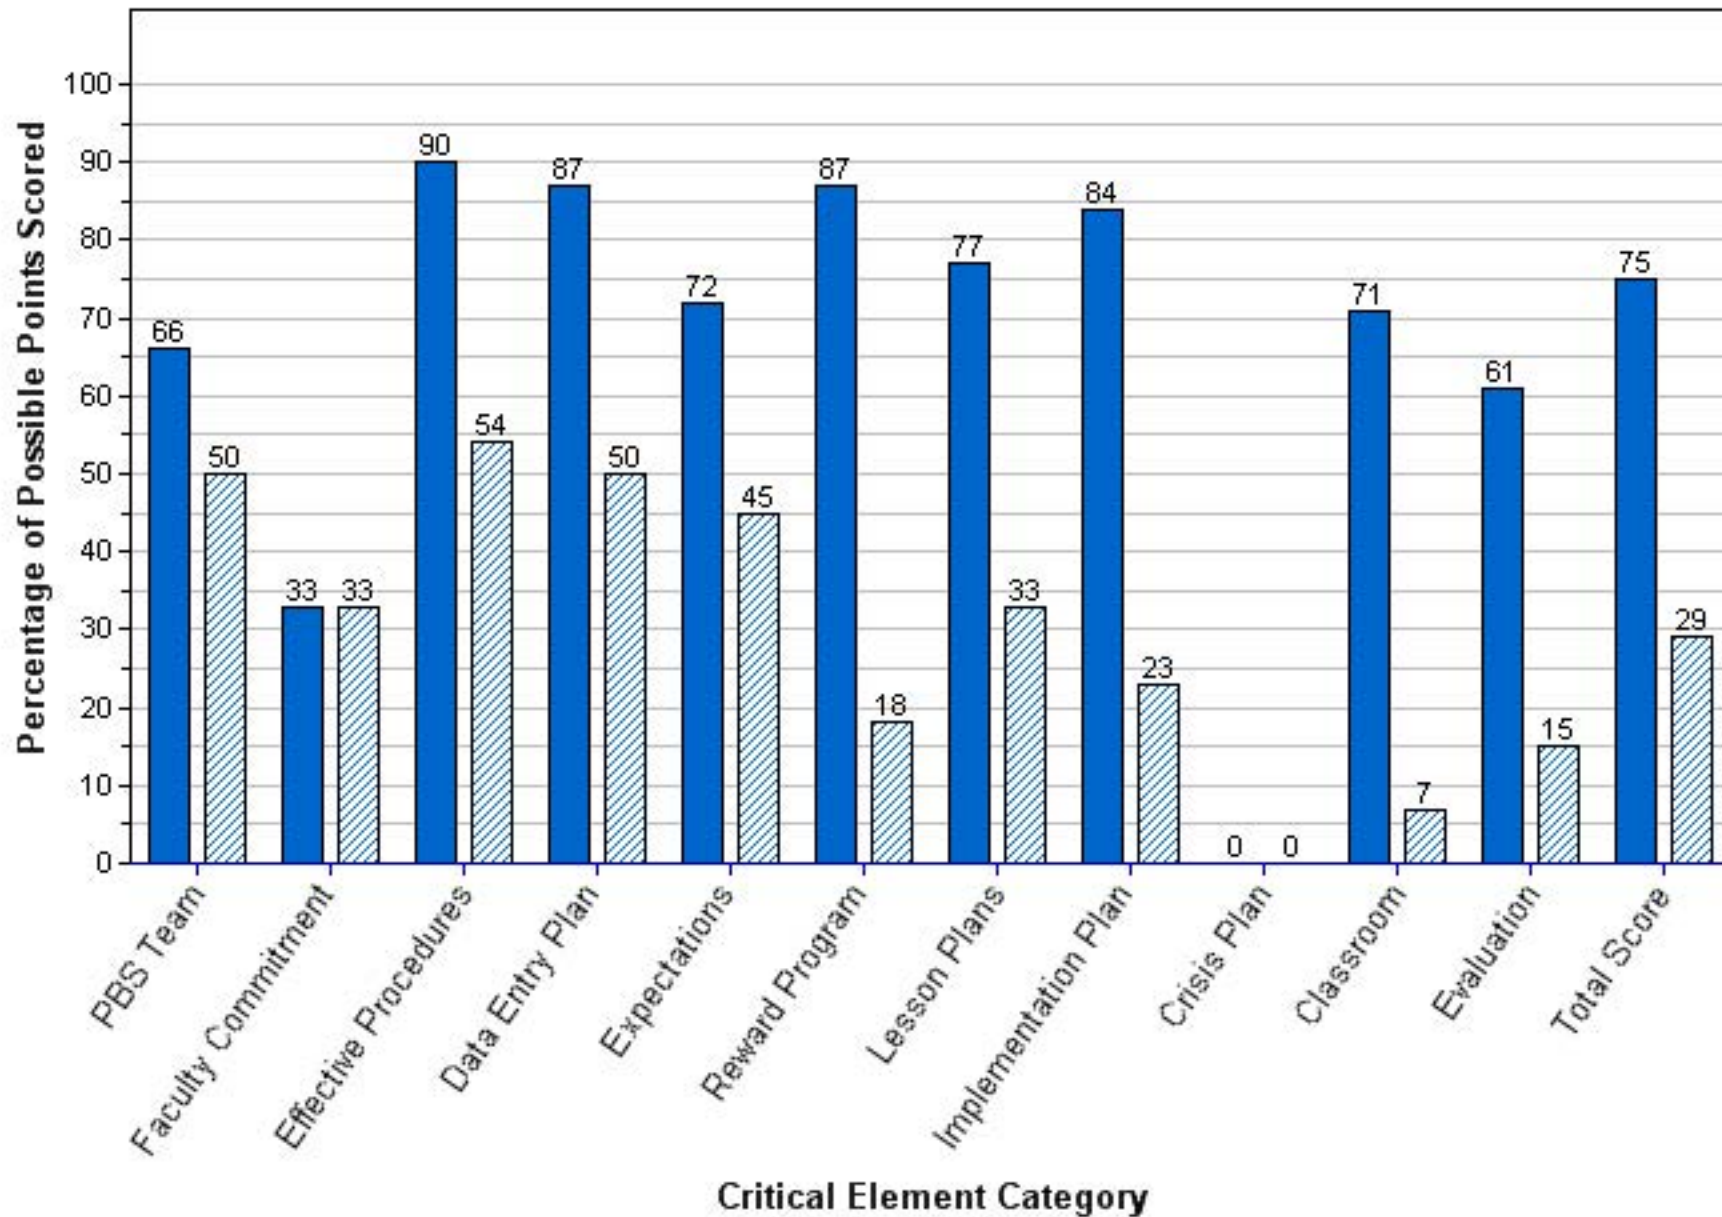

MELROSE ELEMENTARY SCHOOL (PINELLAS)
Benchmark of Quality Score per Critical Element Category

2010-2011 2011-2012