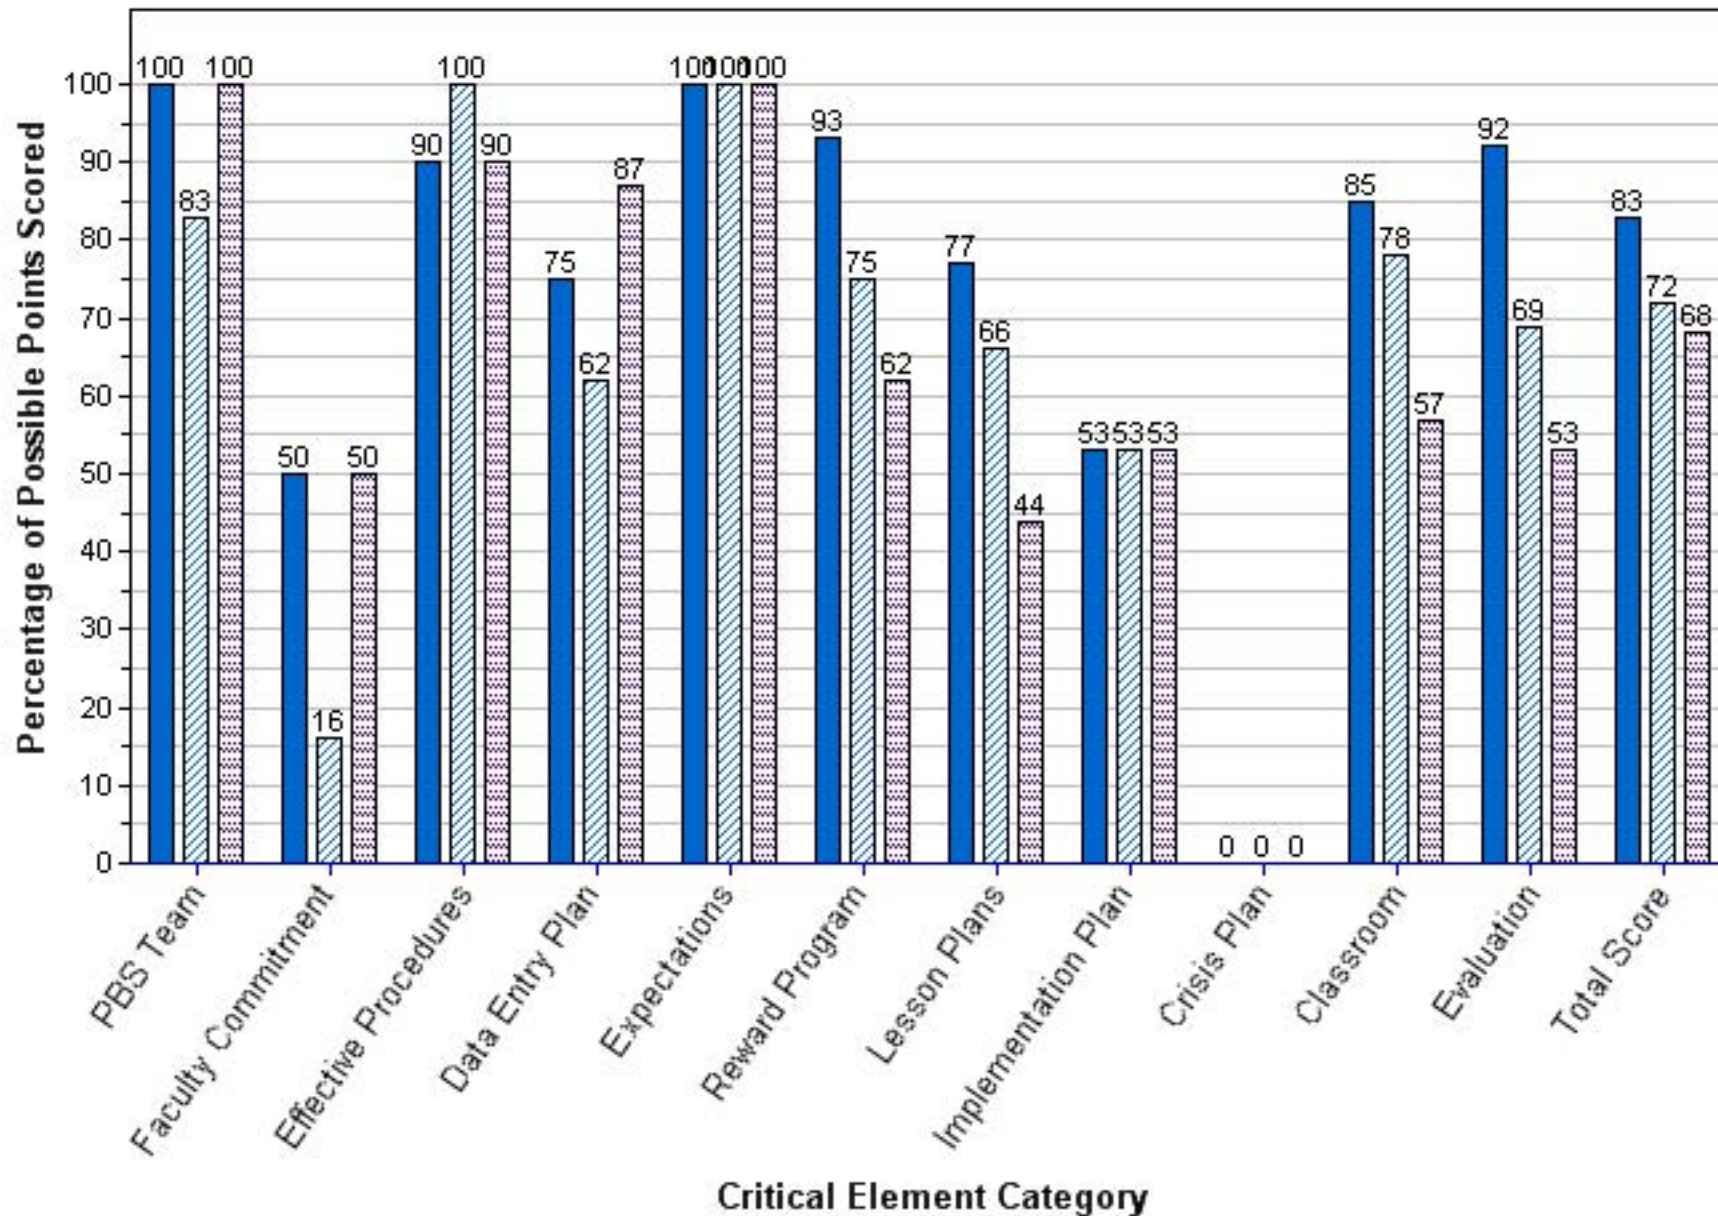

2010-2011 2011-2012

COUNTRYSIDE HIGH SCHOOL
Benchmark of Quality Score per Critical Element Category

2010-2011 2011-2012

DIXIE HOLLINS HIGH SCHOOL

Benchmark of Quality Score per Critical Element Category

■ 2009-2010
 2010-2011
 2011-2012