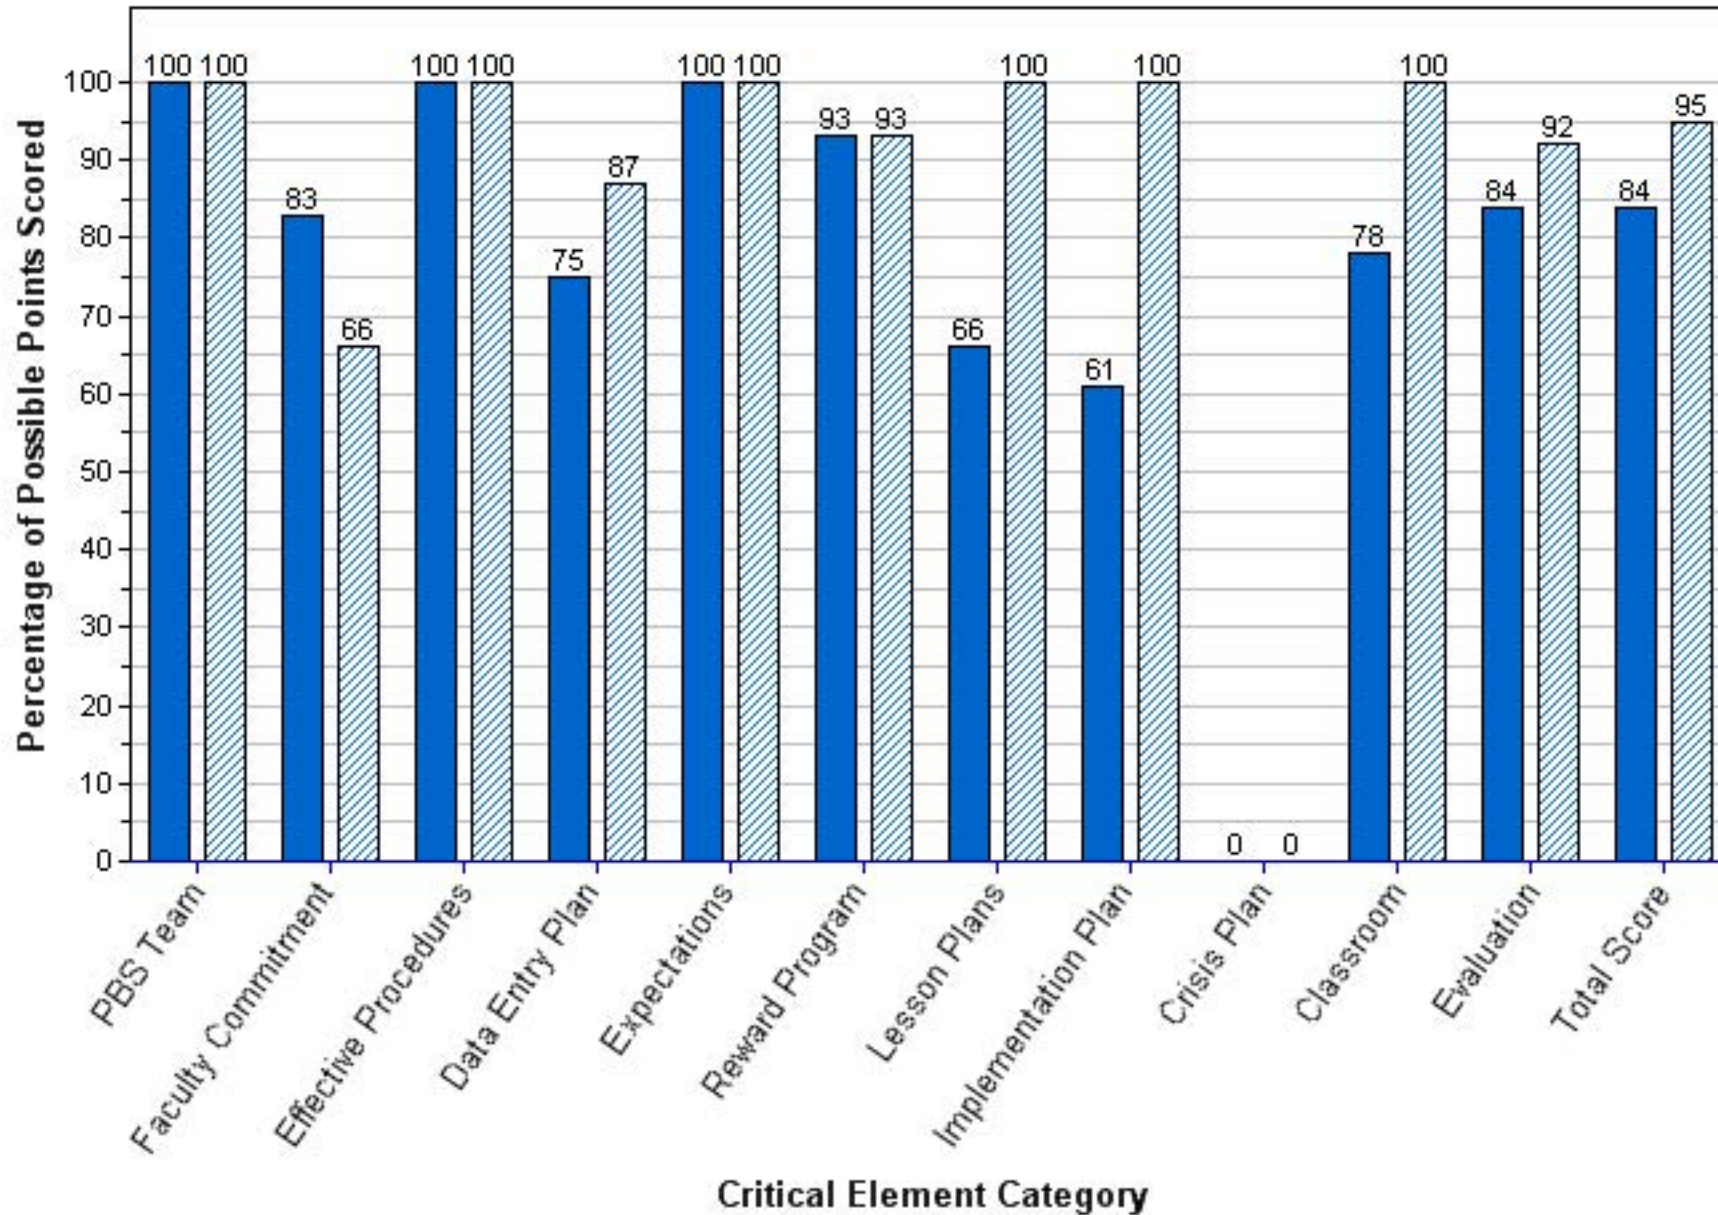

SAN JOSE ELEMENTARY SCHOOL
Benchmark of Quality Score per Critical Element Category

2010-2011 2011-2012