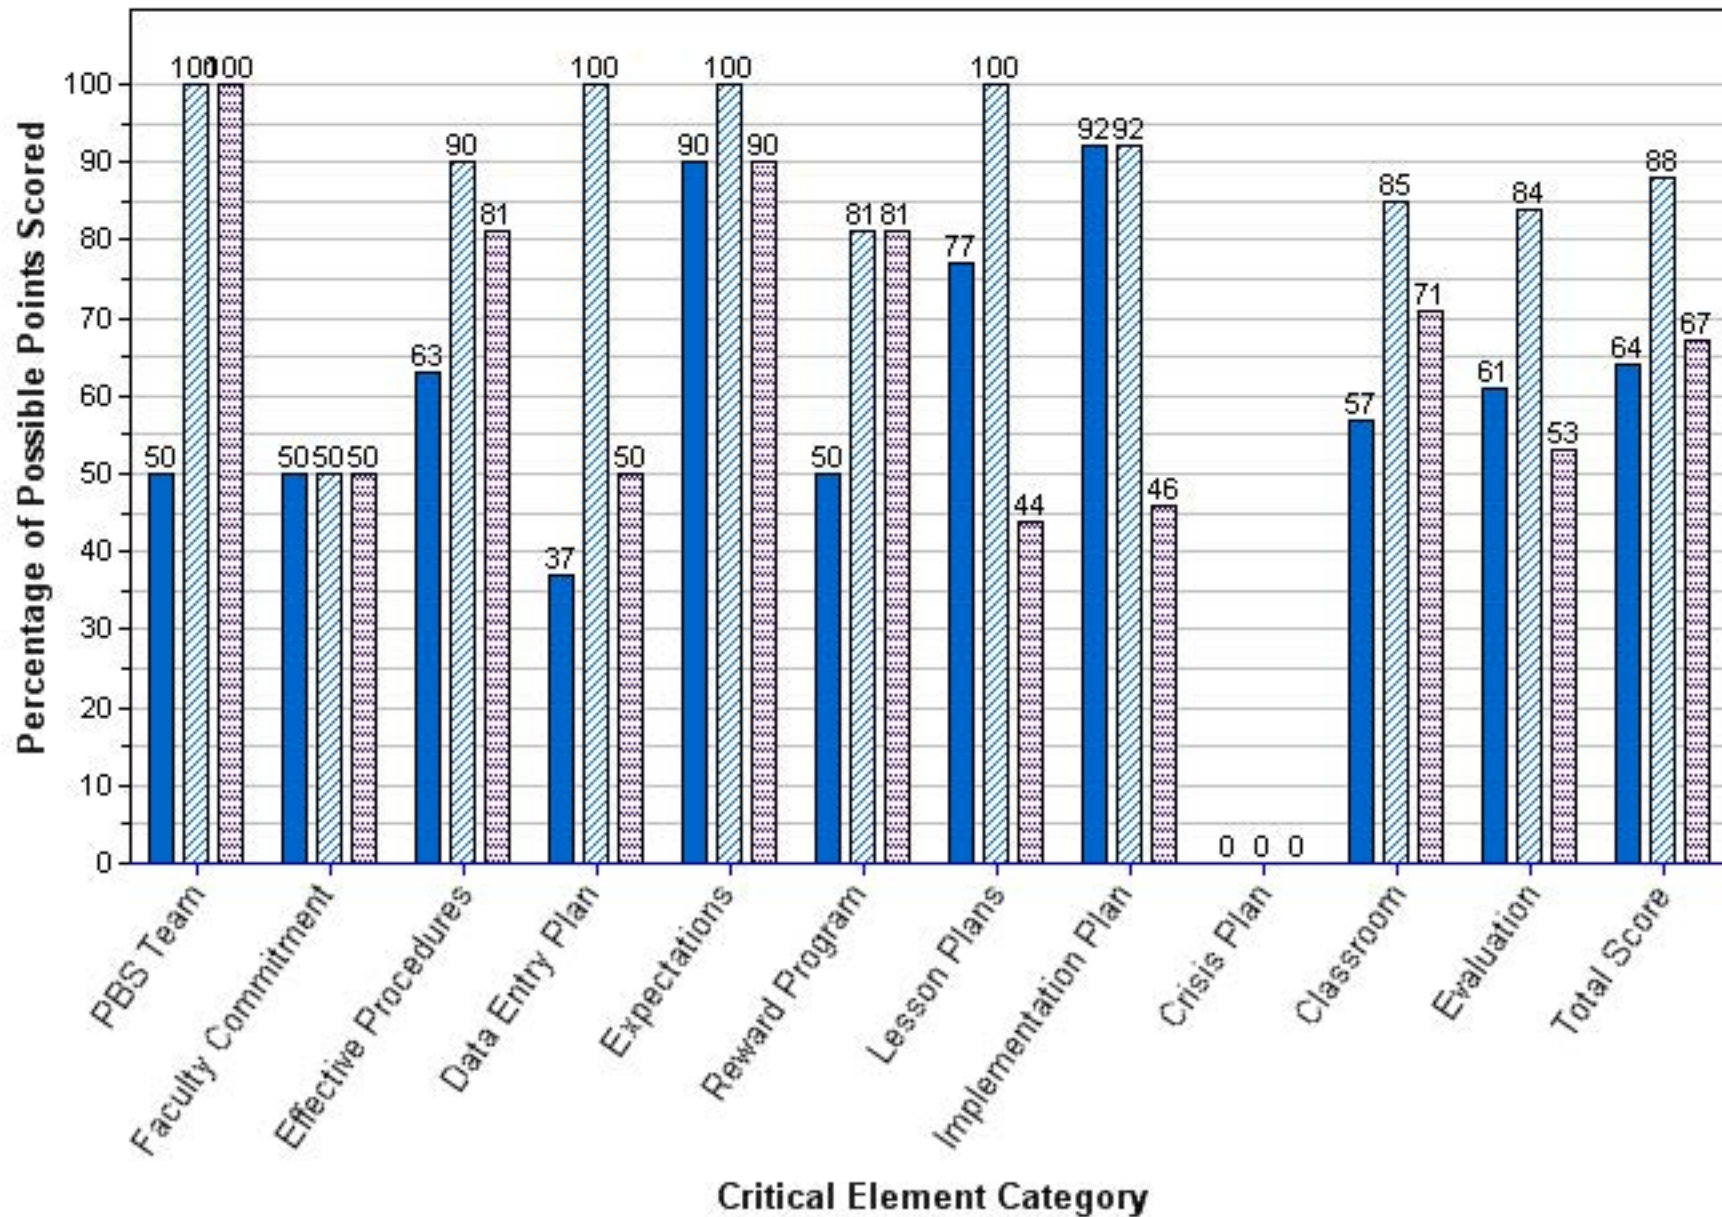

FUGUITT ELEMENTARY SCHOOL

Benchmark of Quality Score per Critical Element Category

2009-2010   2010-2011   2011-2012