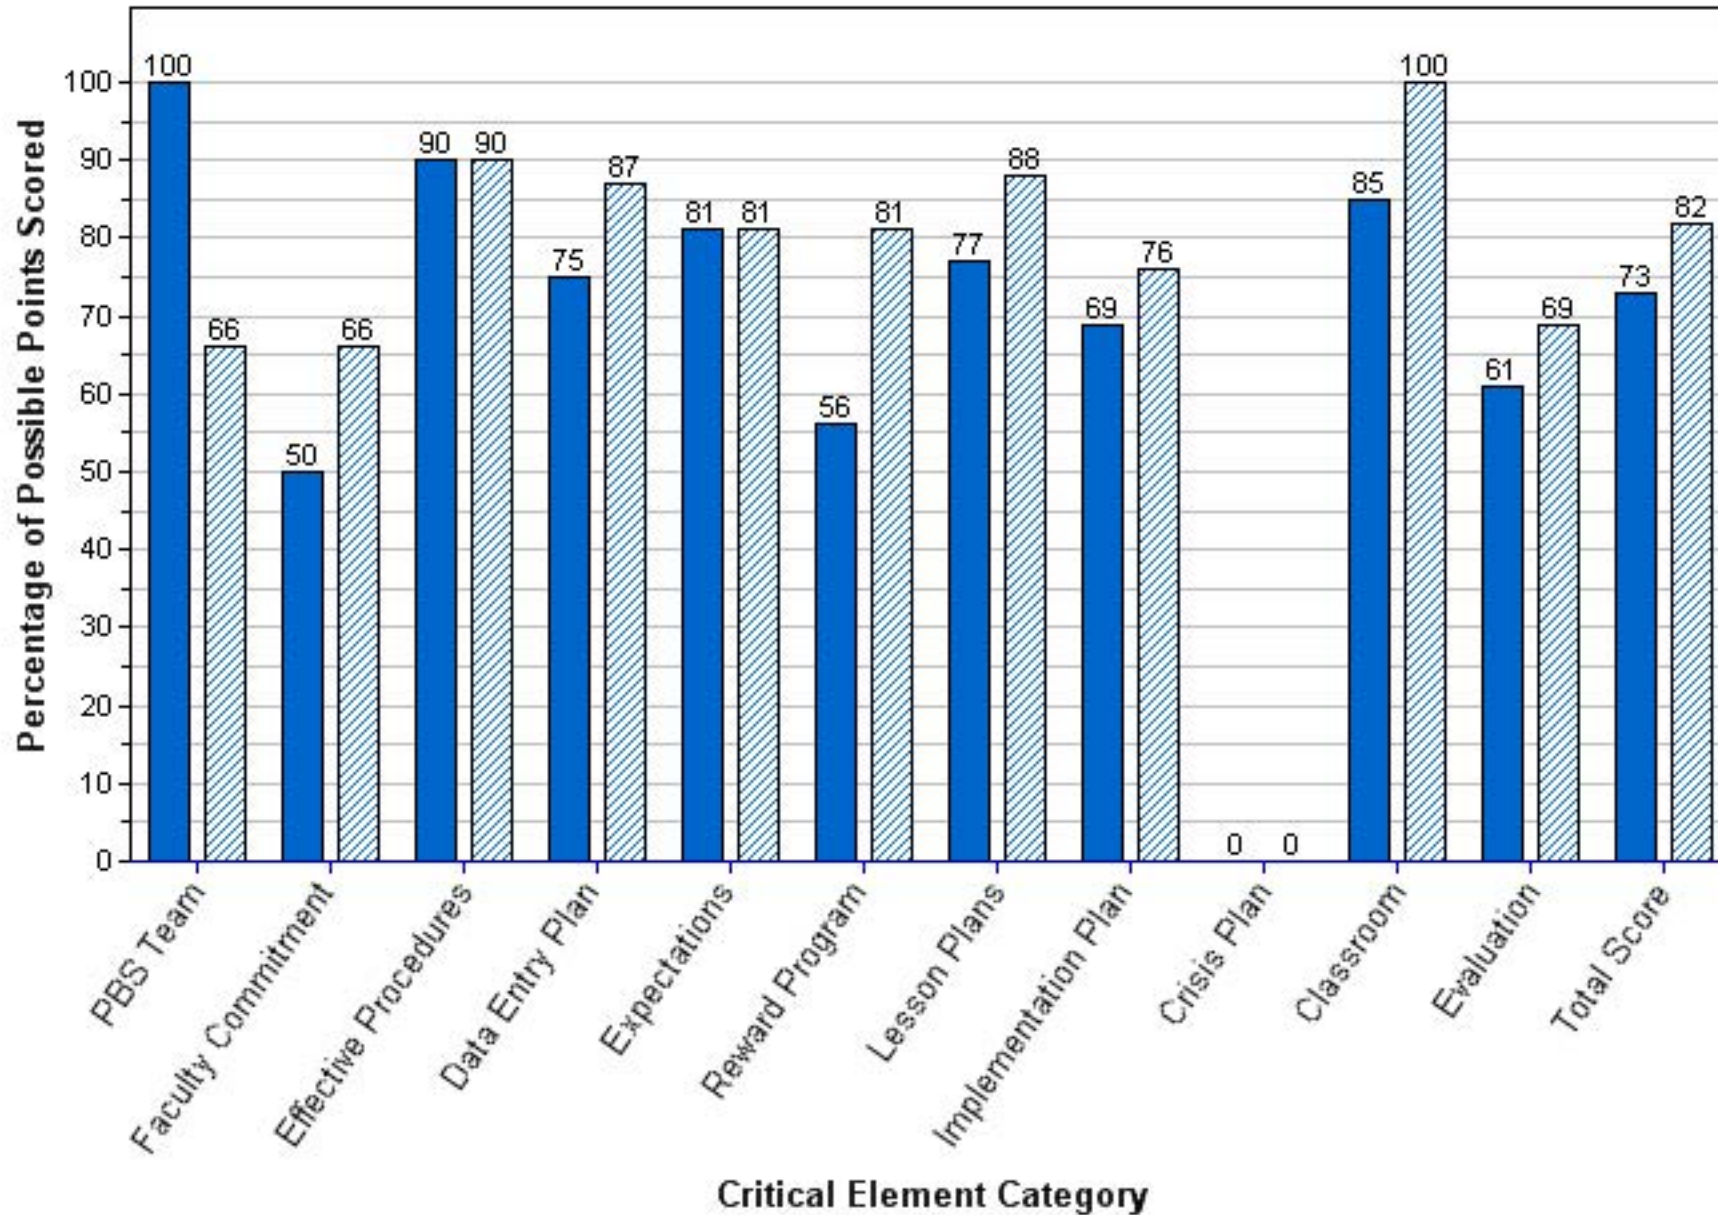

STARKEY ELEMENTARY SCHOOL
Benchmark of Quality Score per Critical Element Category

2010-2011 2011-2012