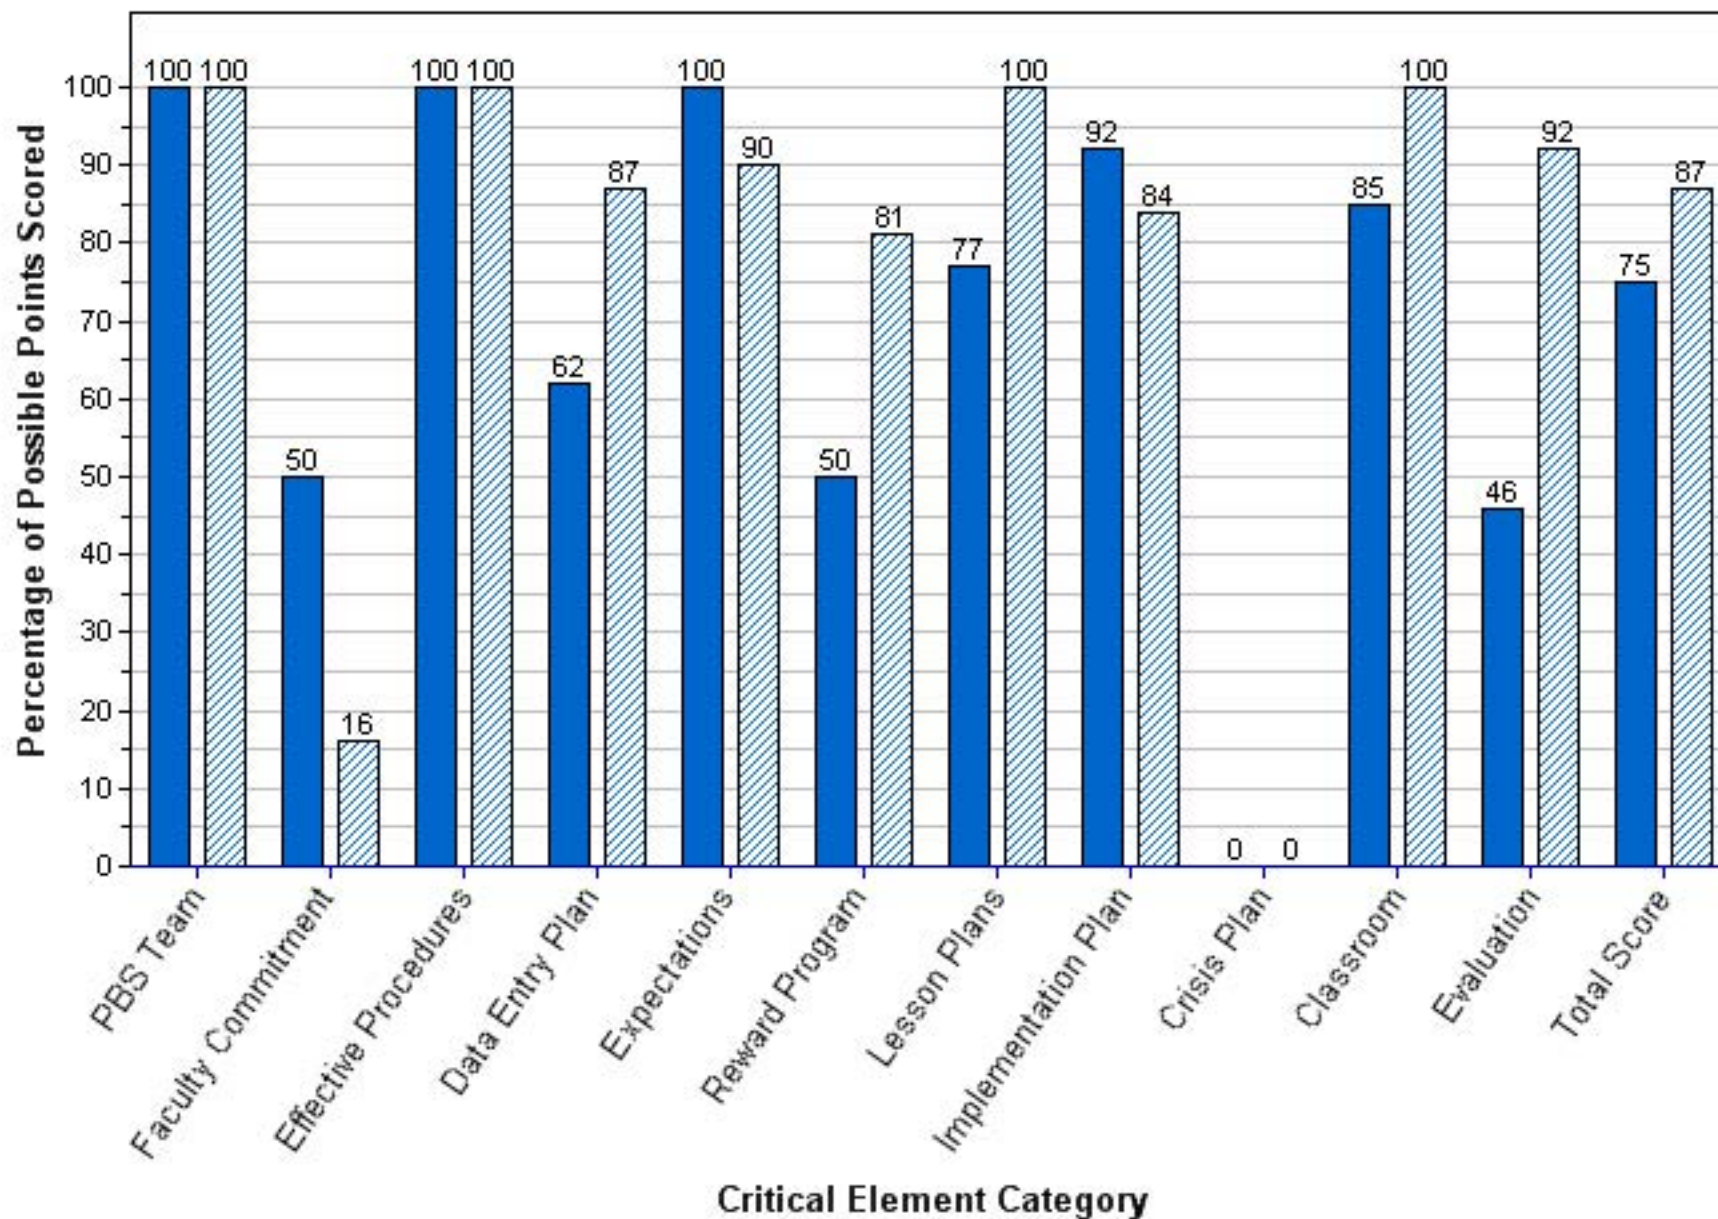

GEORGE M. LYNCH ELEMENTARY SCHOOL
Benchmark of Quality Score per Critical Element Category

2010-2011 2011-2012