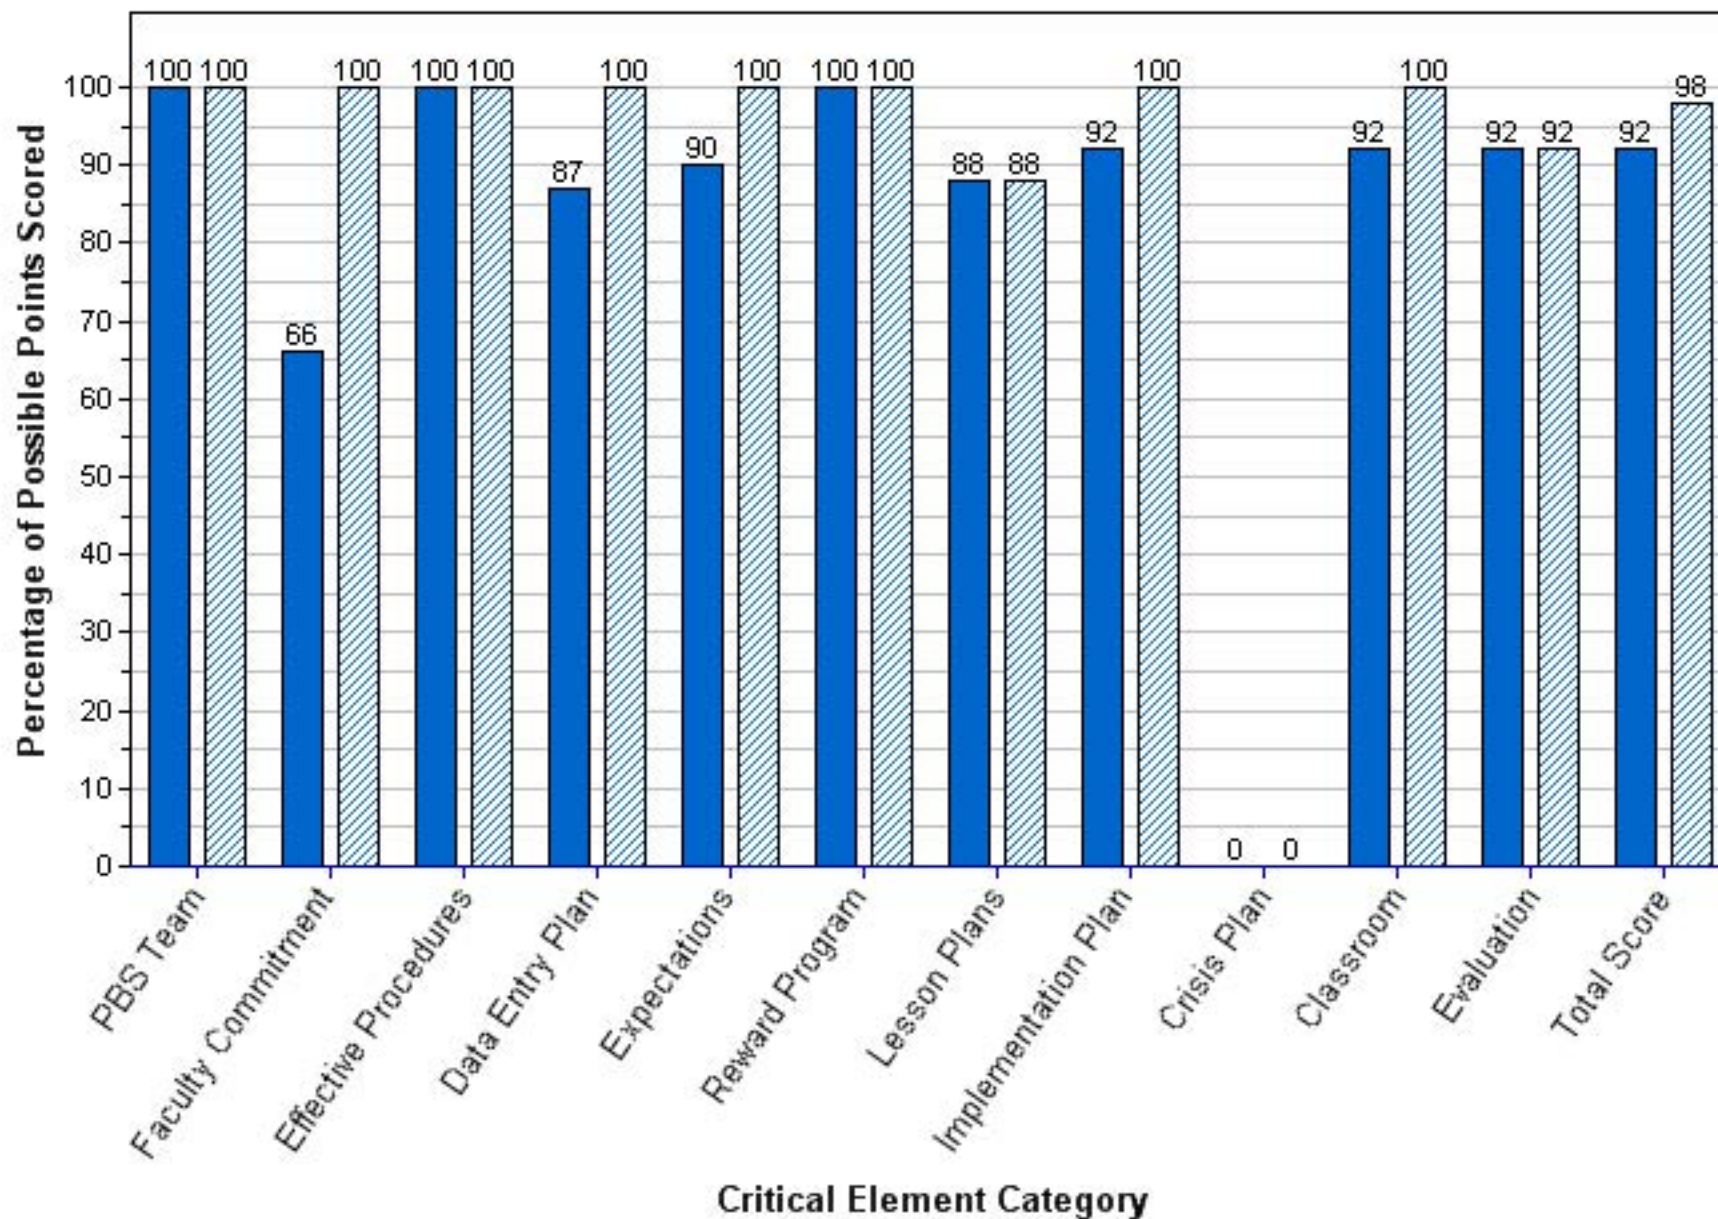

BLANTON ELEMENTARY SCHOOL
Benchmark of Quality Score per Critical Element Category

2010-2011 2011-2012