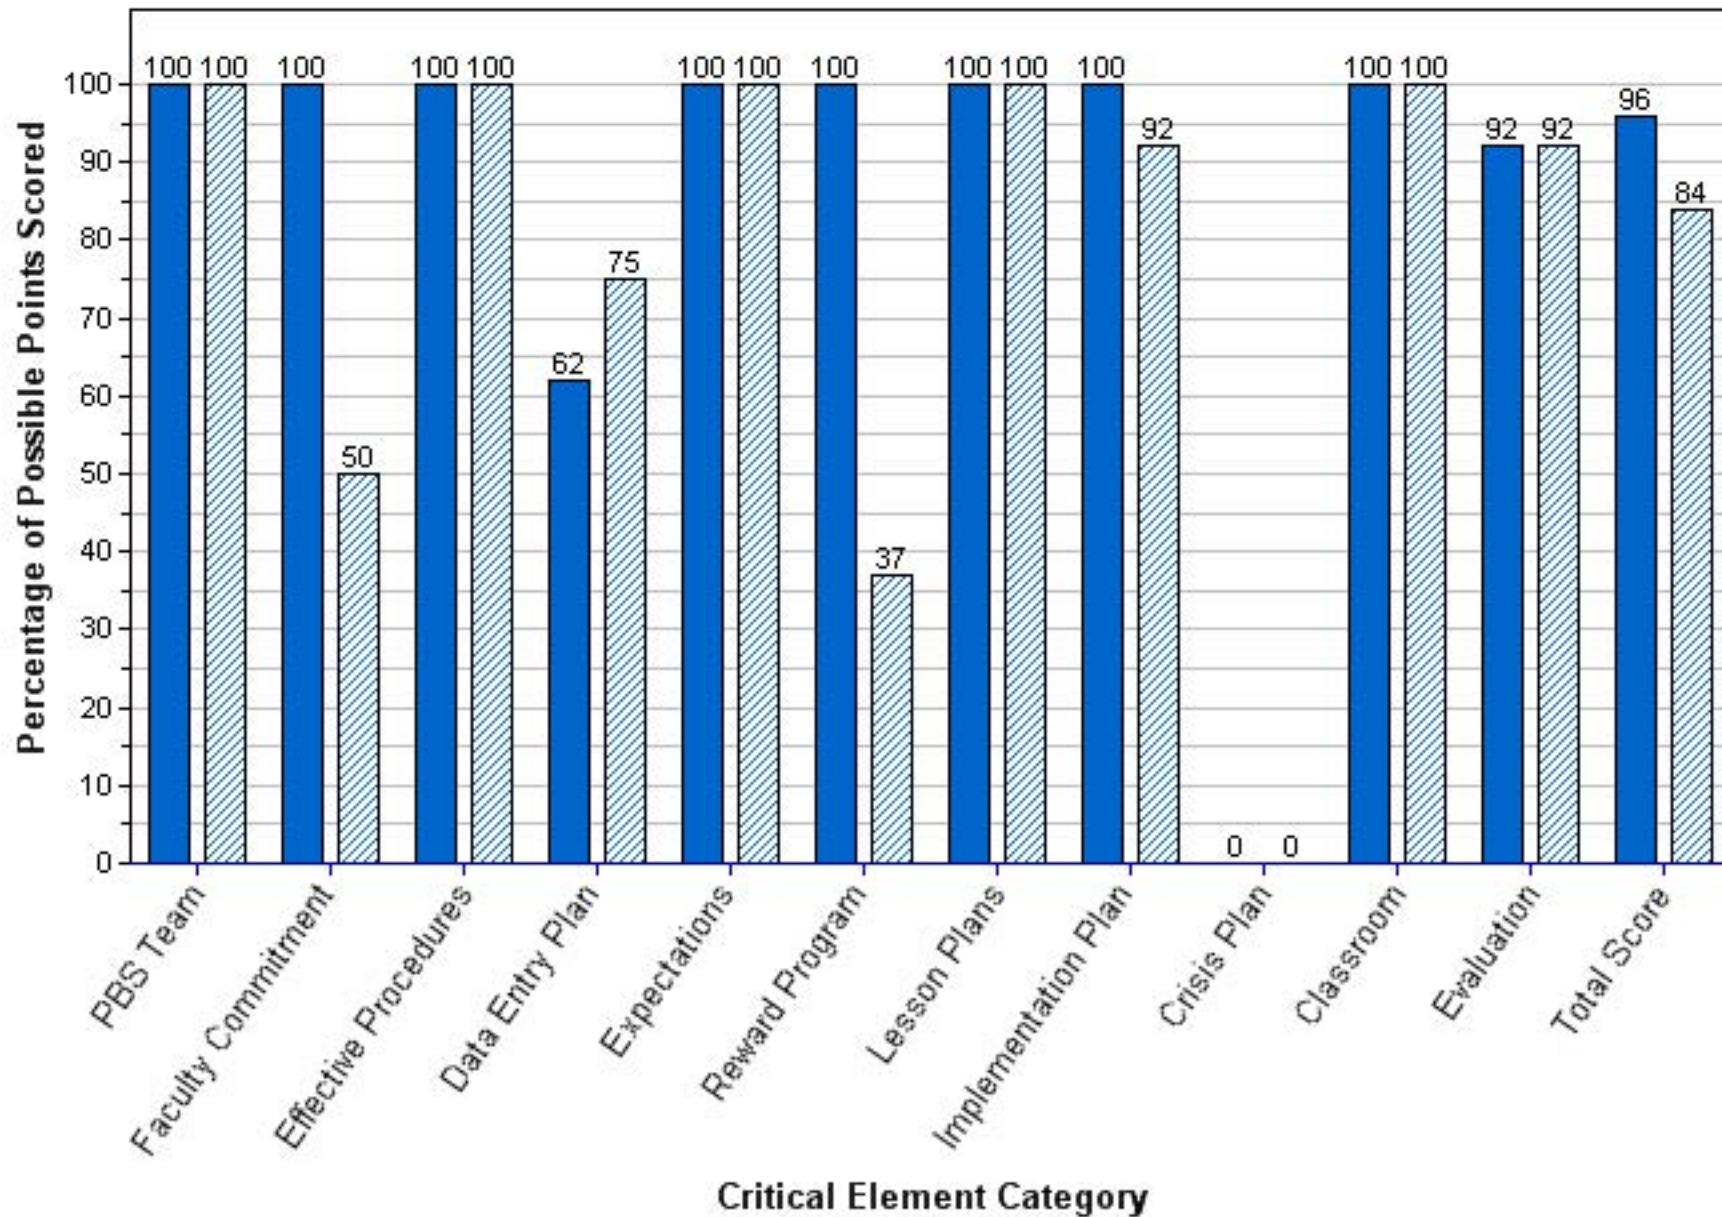

M.K. RAWLINGS ELEMENTARY SCHOOL
Benchmark of Quality Score per Critical Element Category

■ 2010-2011   ▨ 2011-2012