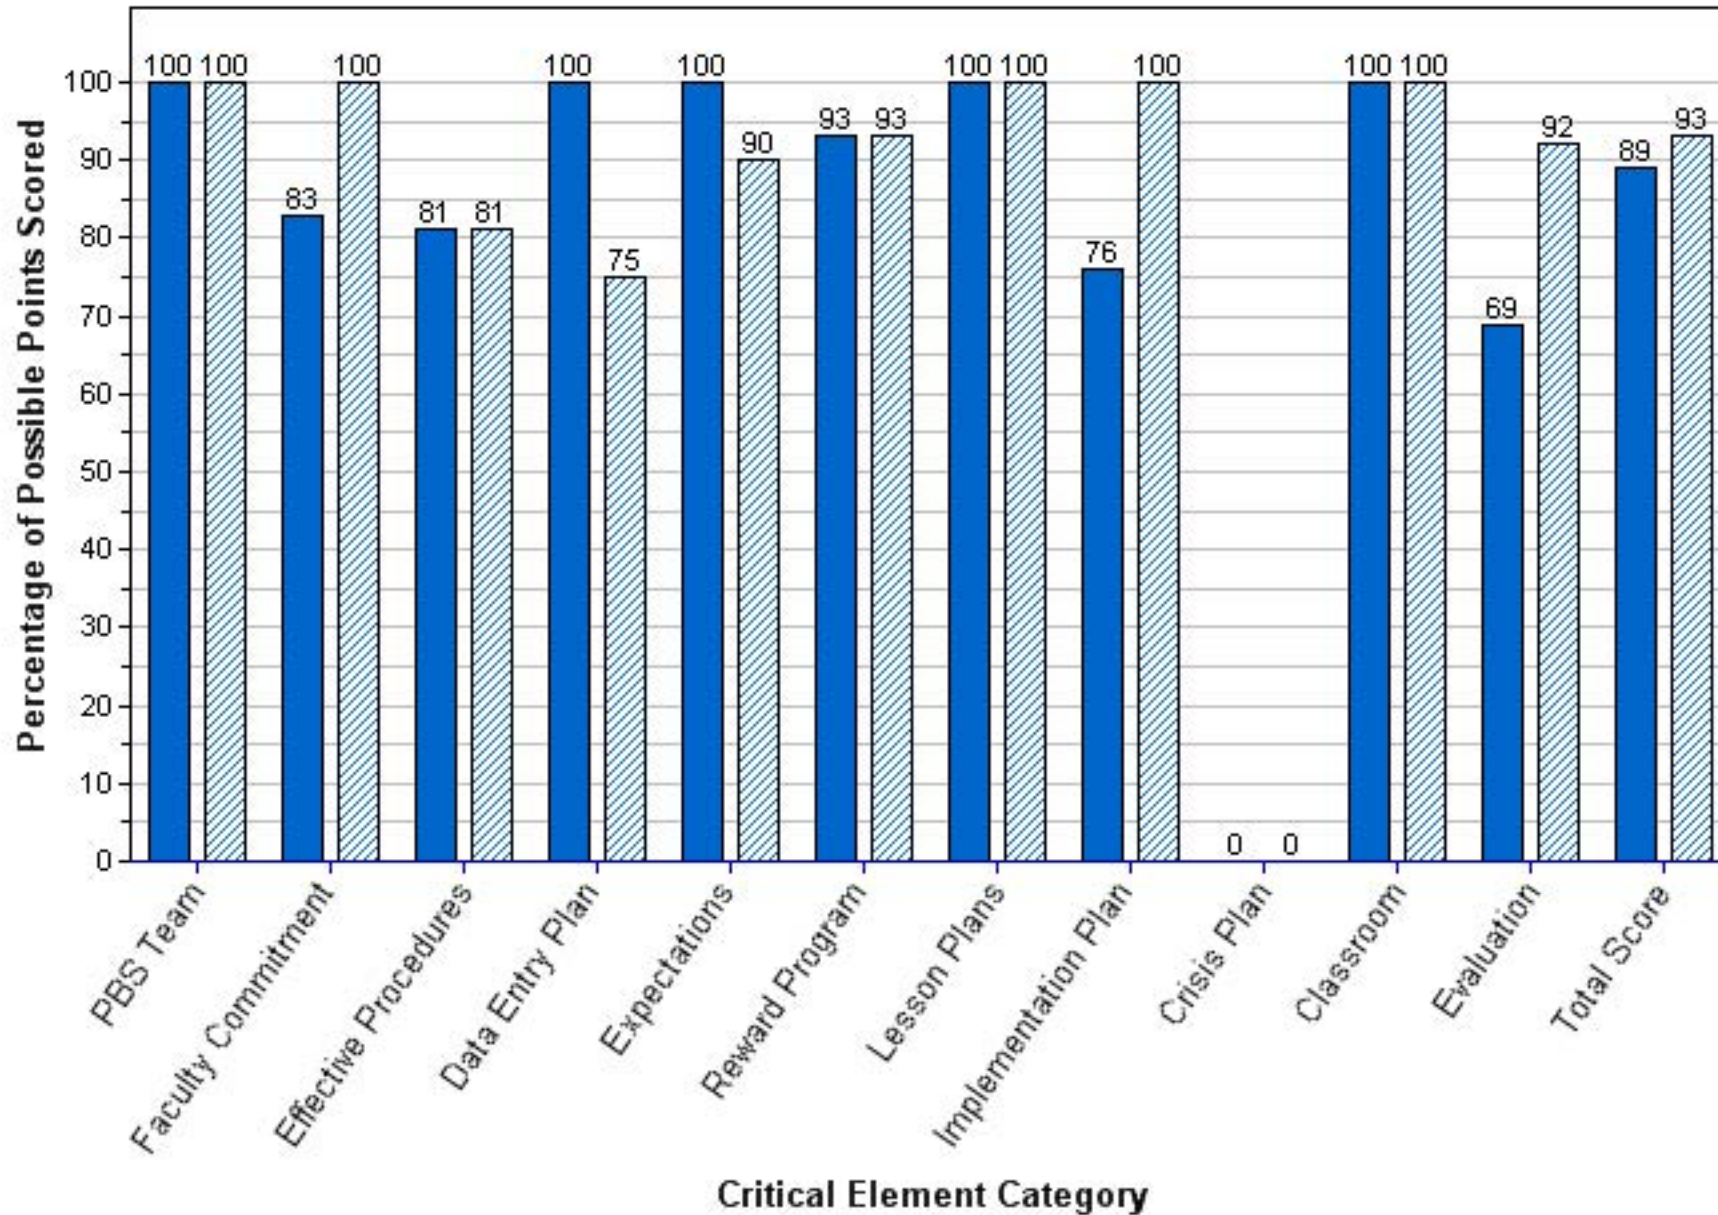

BROOKER CREEK ELEMENTARY SCHOOL
Benchmark of Quality Score per Critical Element Category

2010-2011 2011-2012