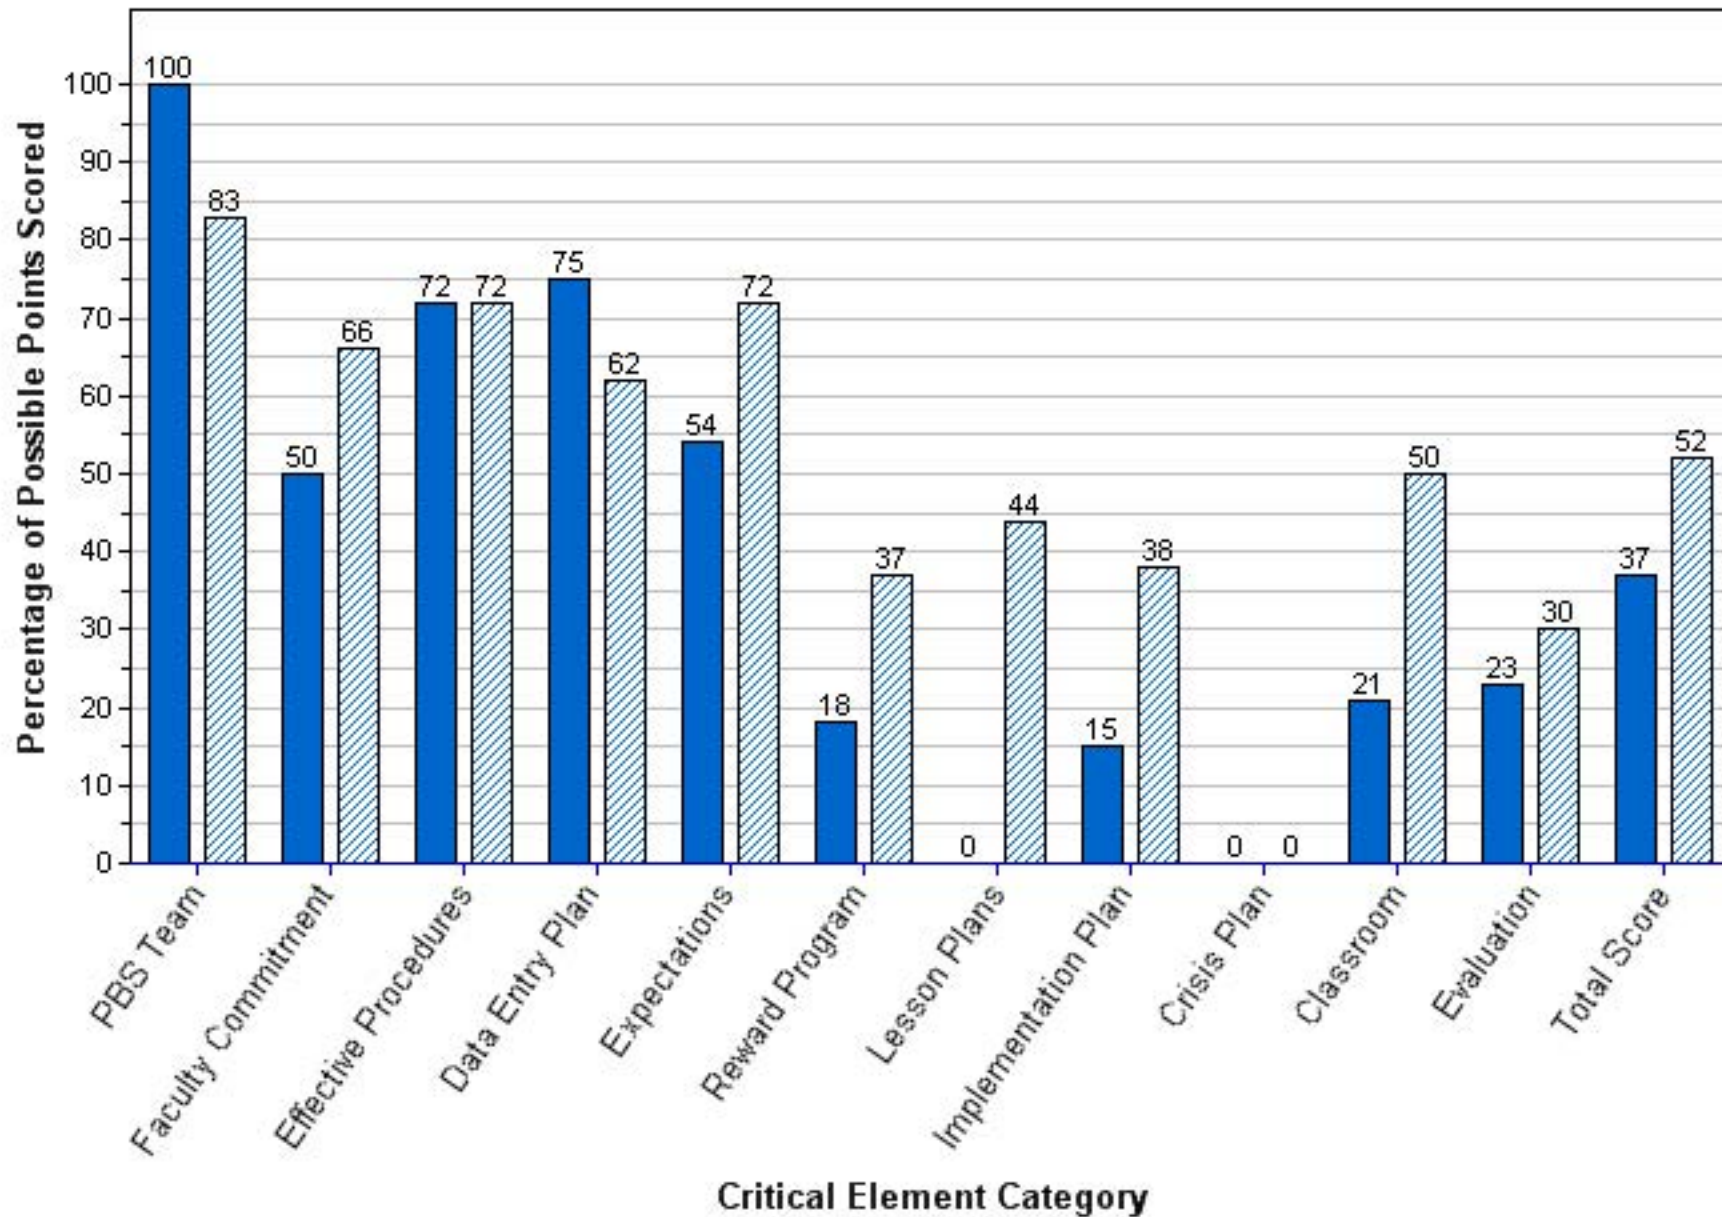

LARGO HIGH SCHOOL

Benchmark of Quality Score per Critical Element Category

2010-2011   2011-2012