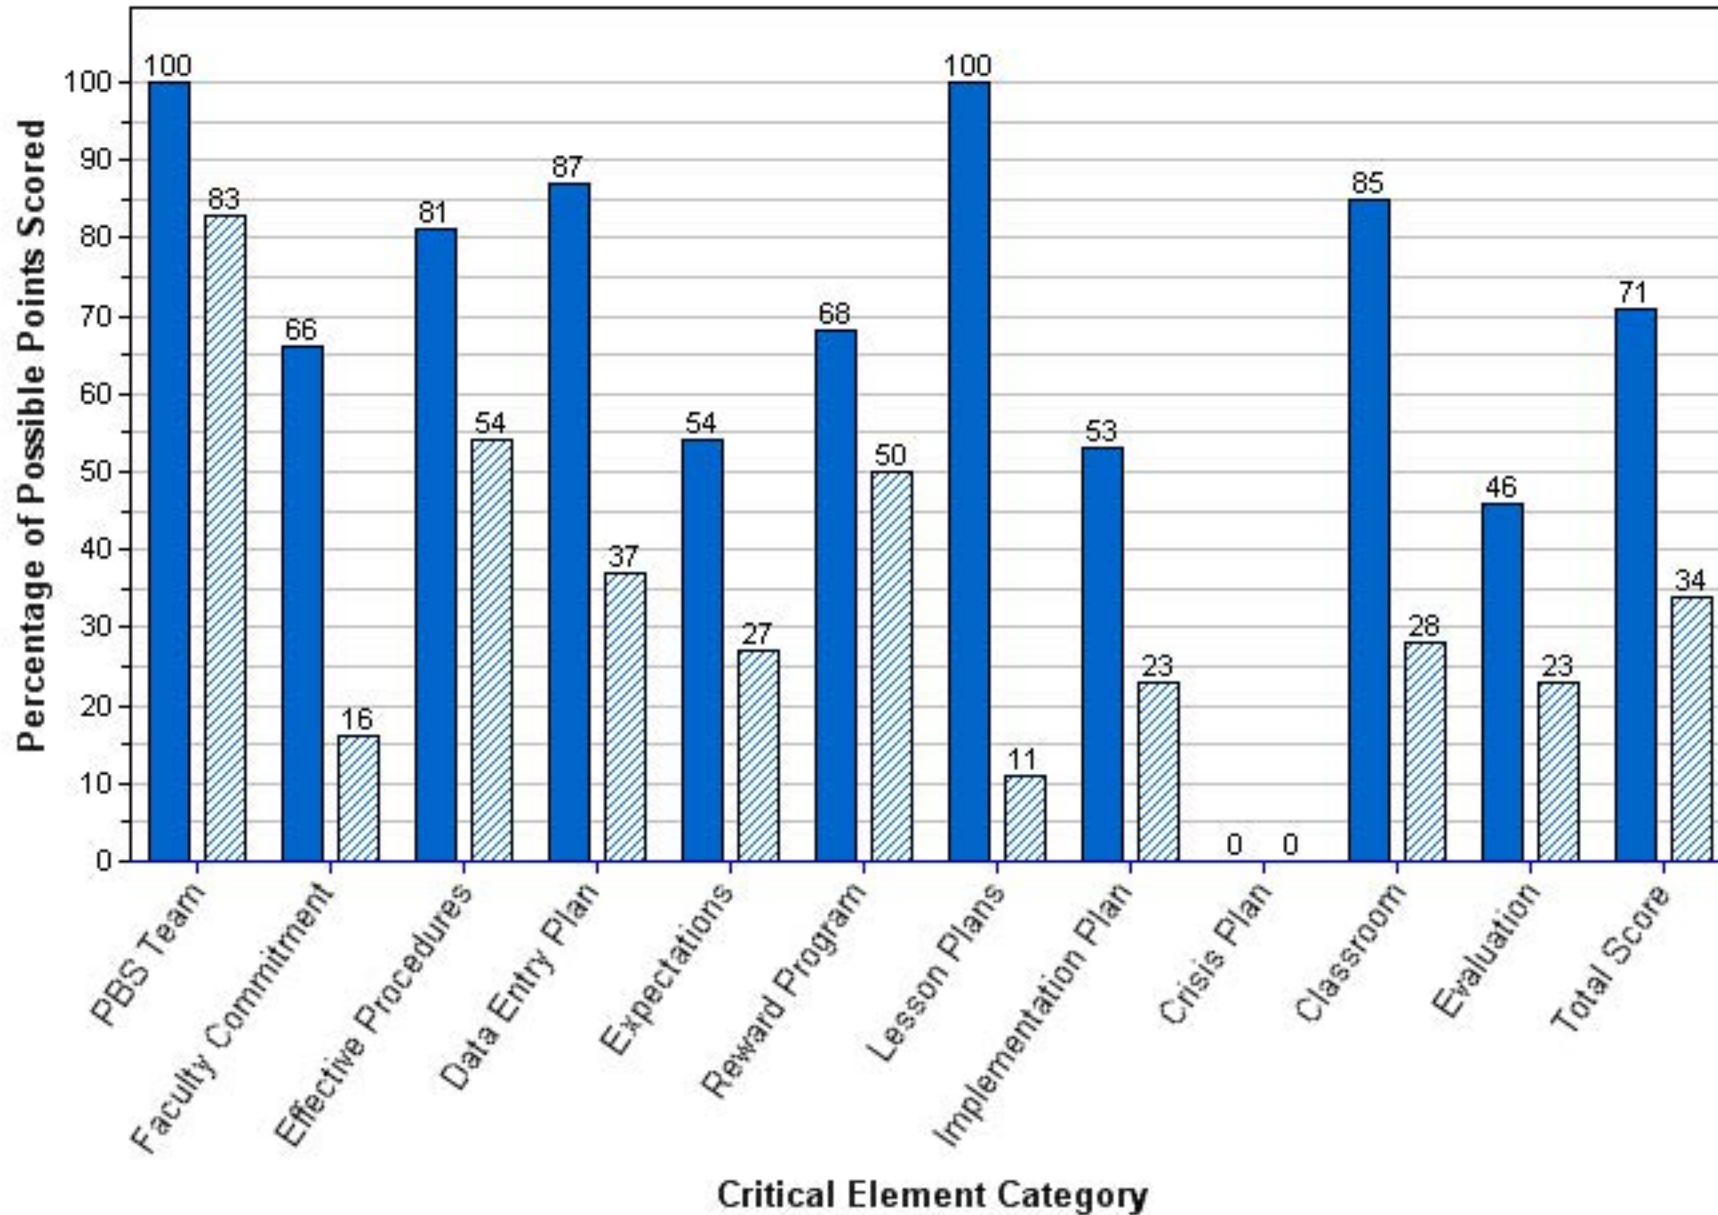

BEAR CREEK ELEMENTARY SCHOOL
Benchmark of Quality Score per Critical Element Category

2010-2011 2011-2012