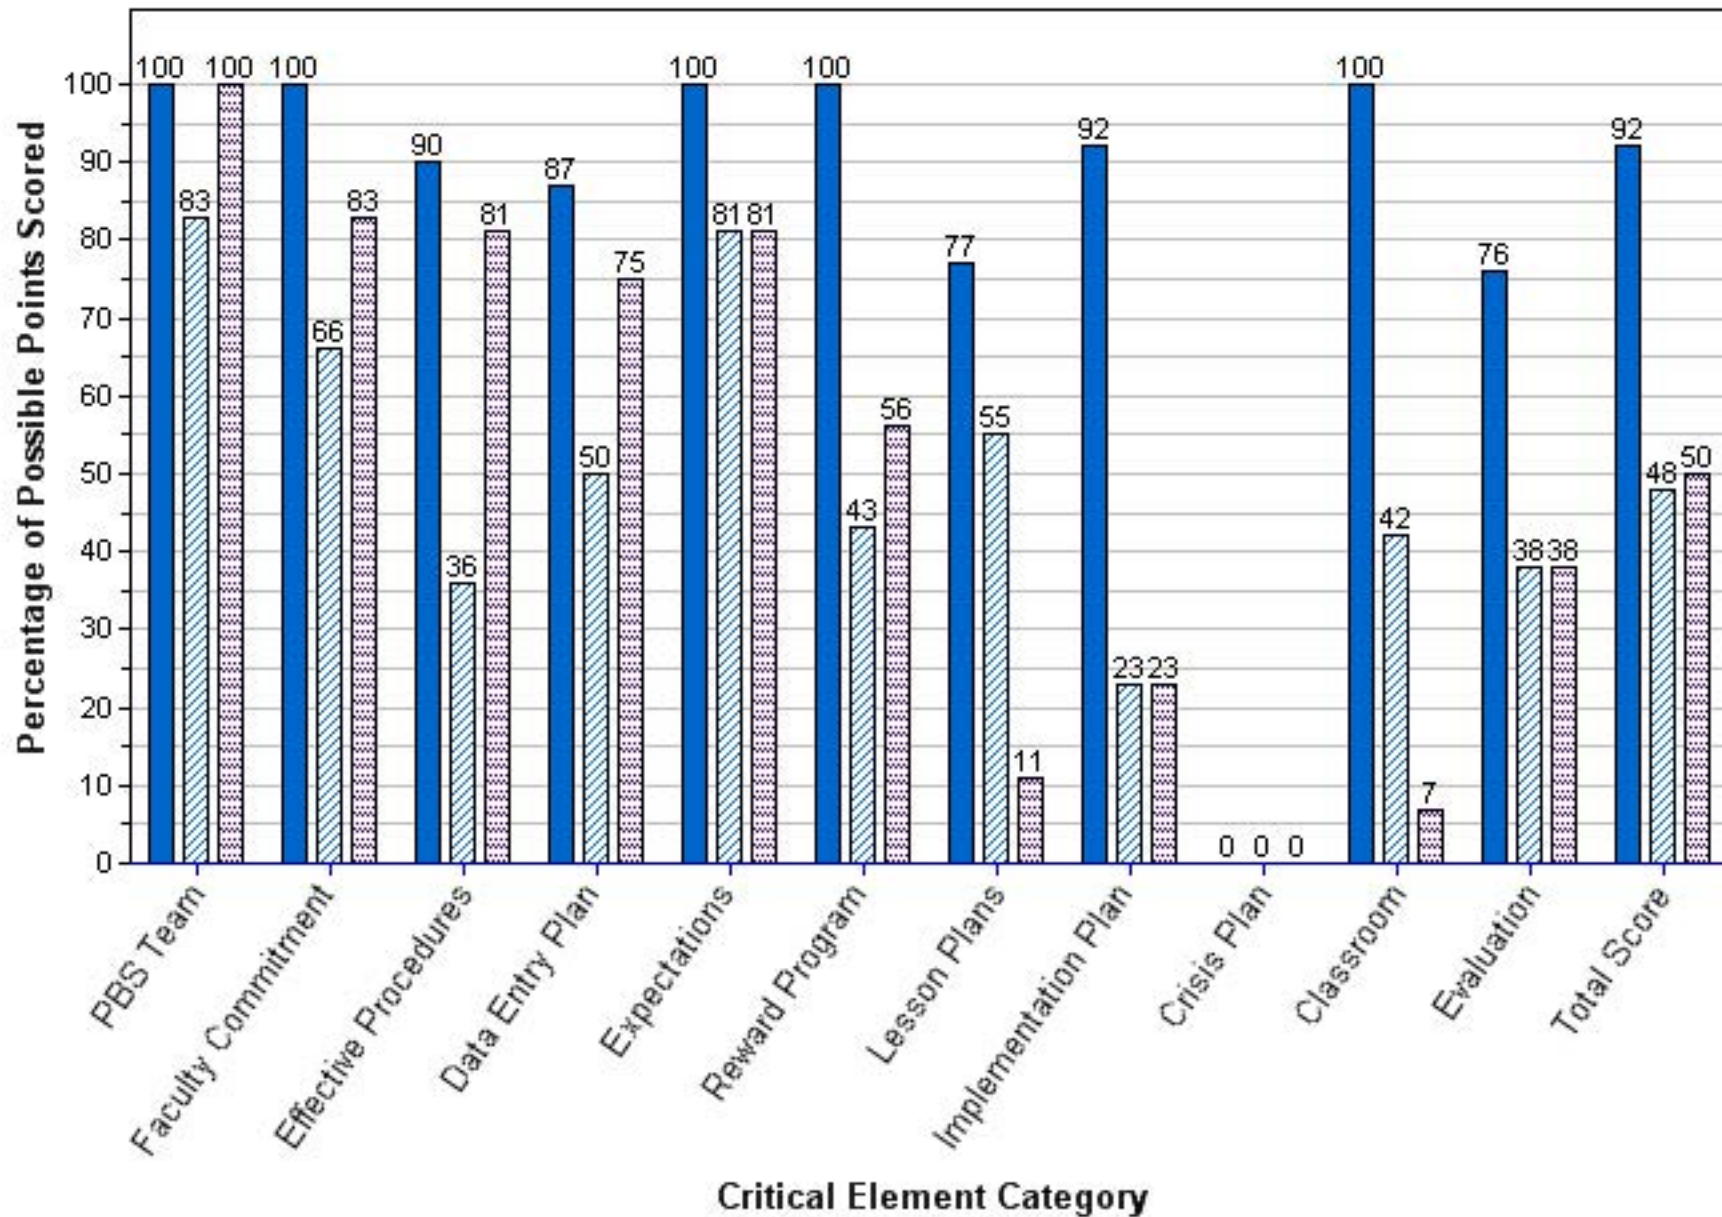

LARGO HIGH SCHOOL

Benchmark of Quality Score per Critical Element Category

2010-2011 2011-2012

LARGO MIDDLE SCHOOL

Benchmark of Quality Score per Critical Element Category

■ 2009-2010
 2010-2011
 2011-2012