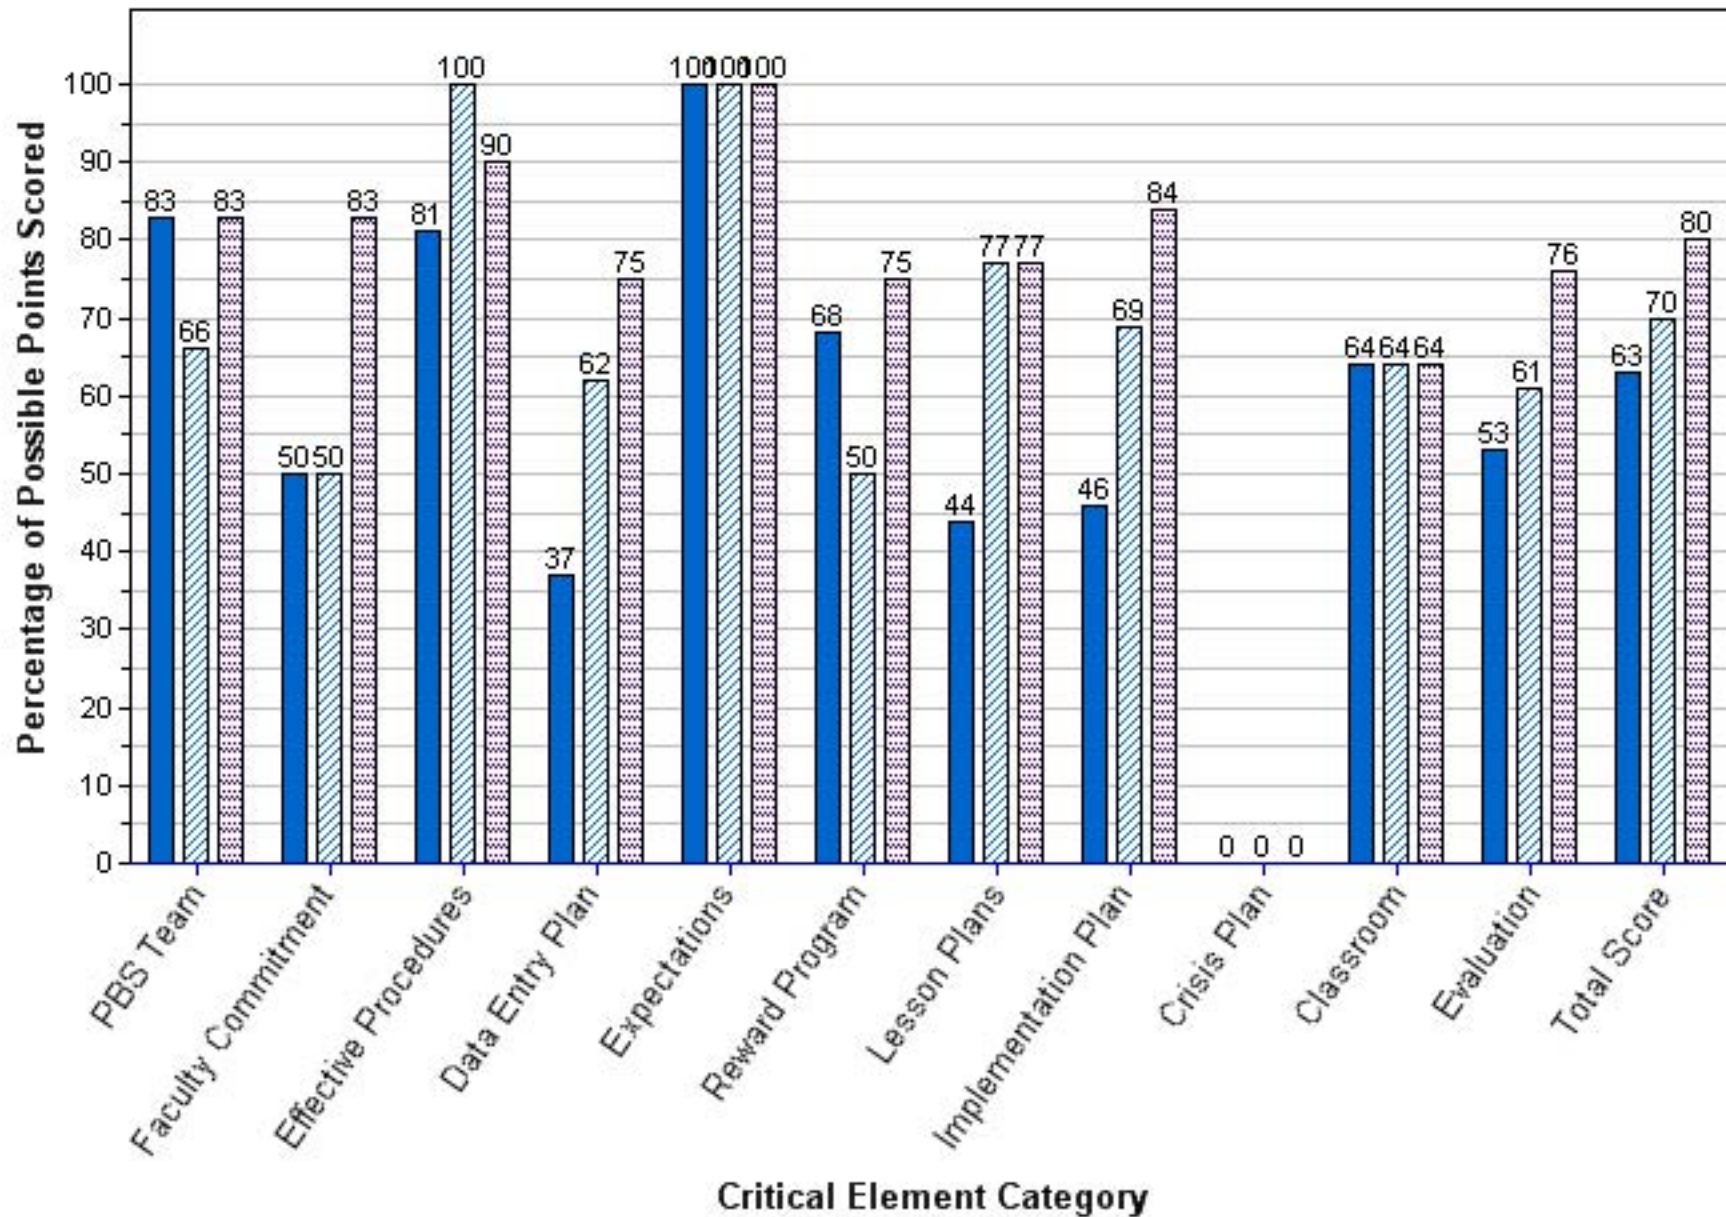

HAMILTON DISSTON

Benchmark of Quality Score per Critical Element Category

2009-2010   2010-2011   2011-2012