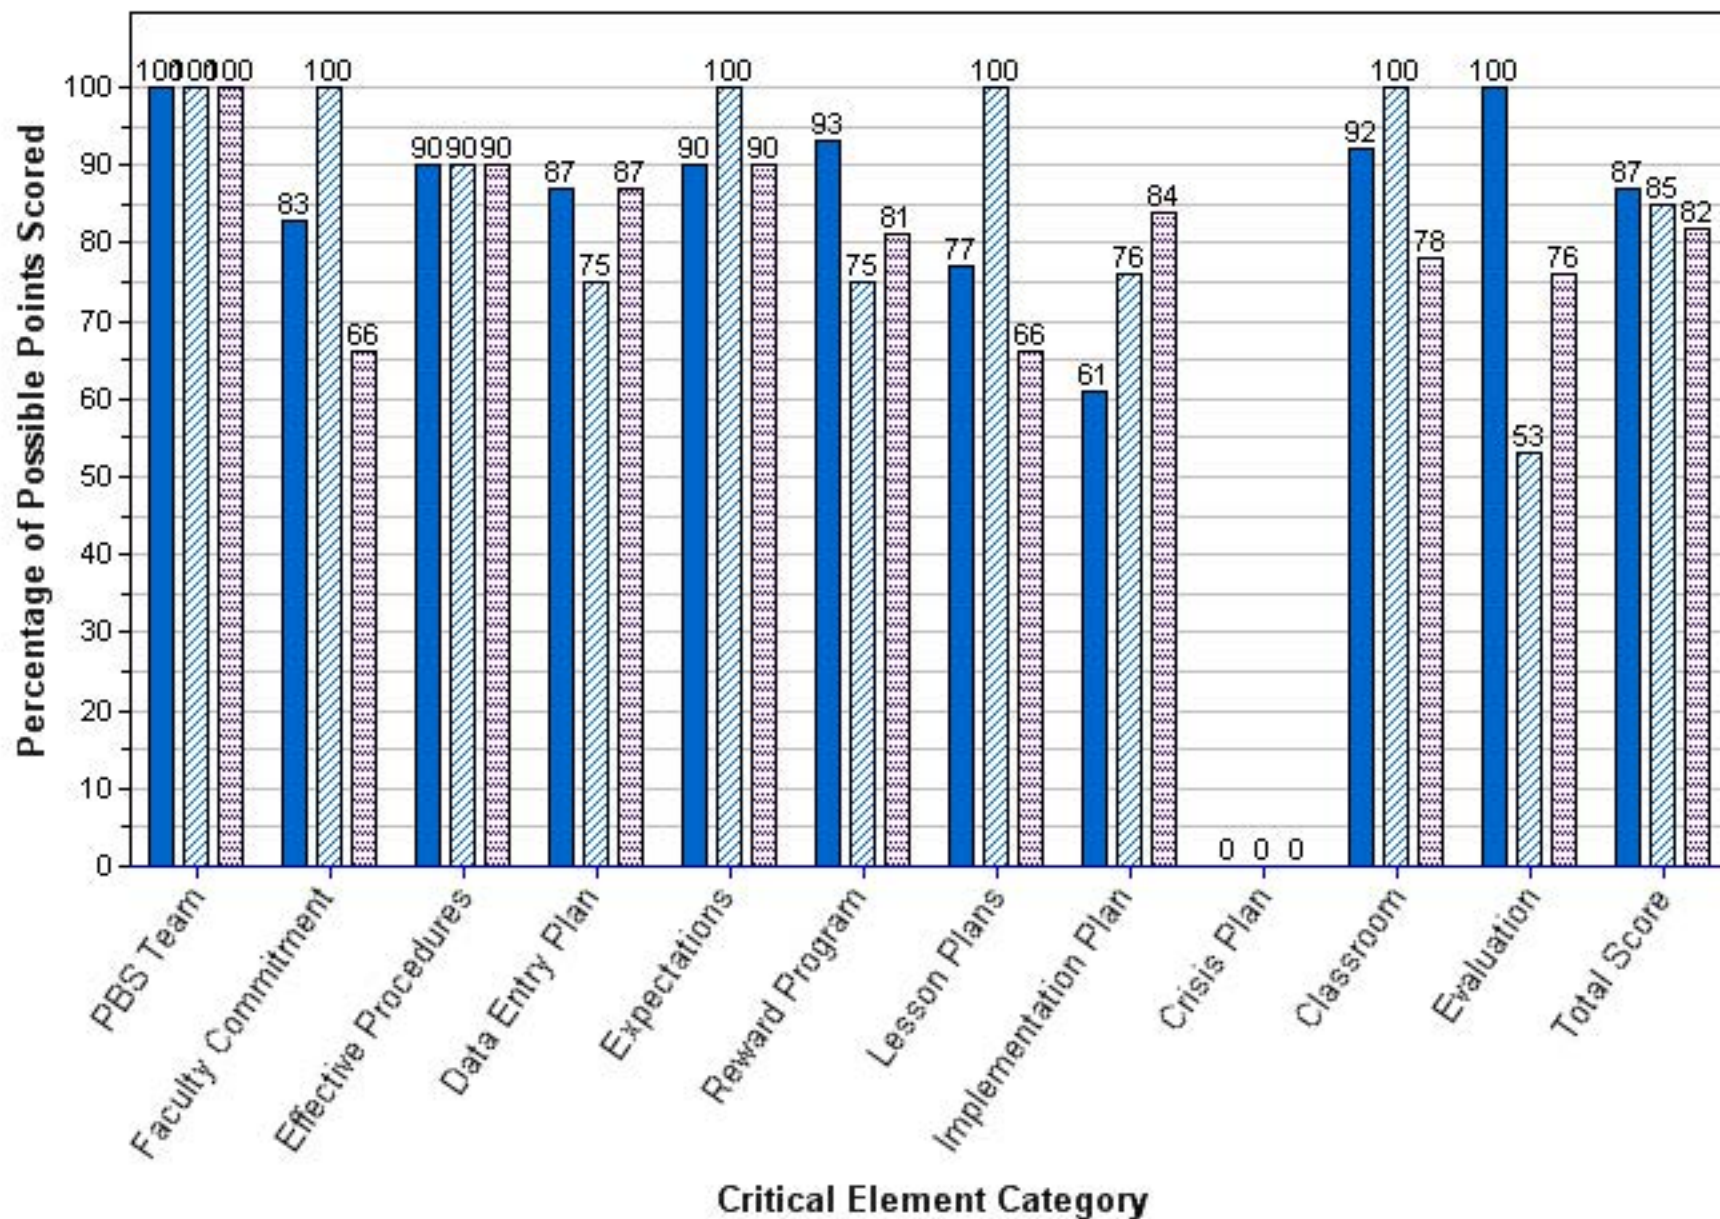

Benchmark of Quality Score per Critical Element Category

2009-2010   2010-2011   2011-2012