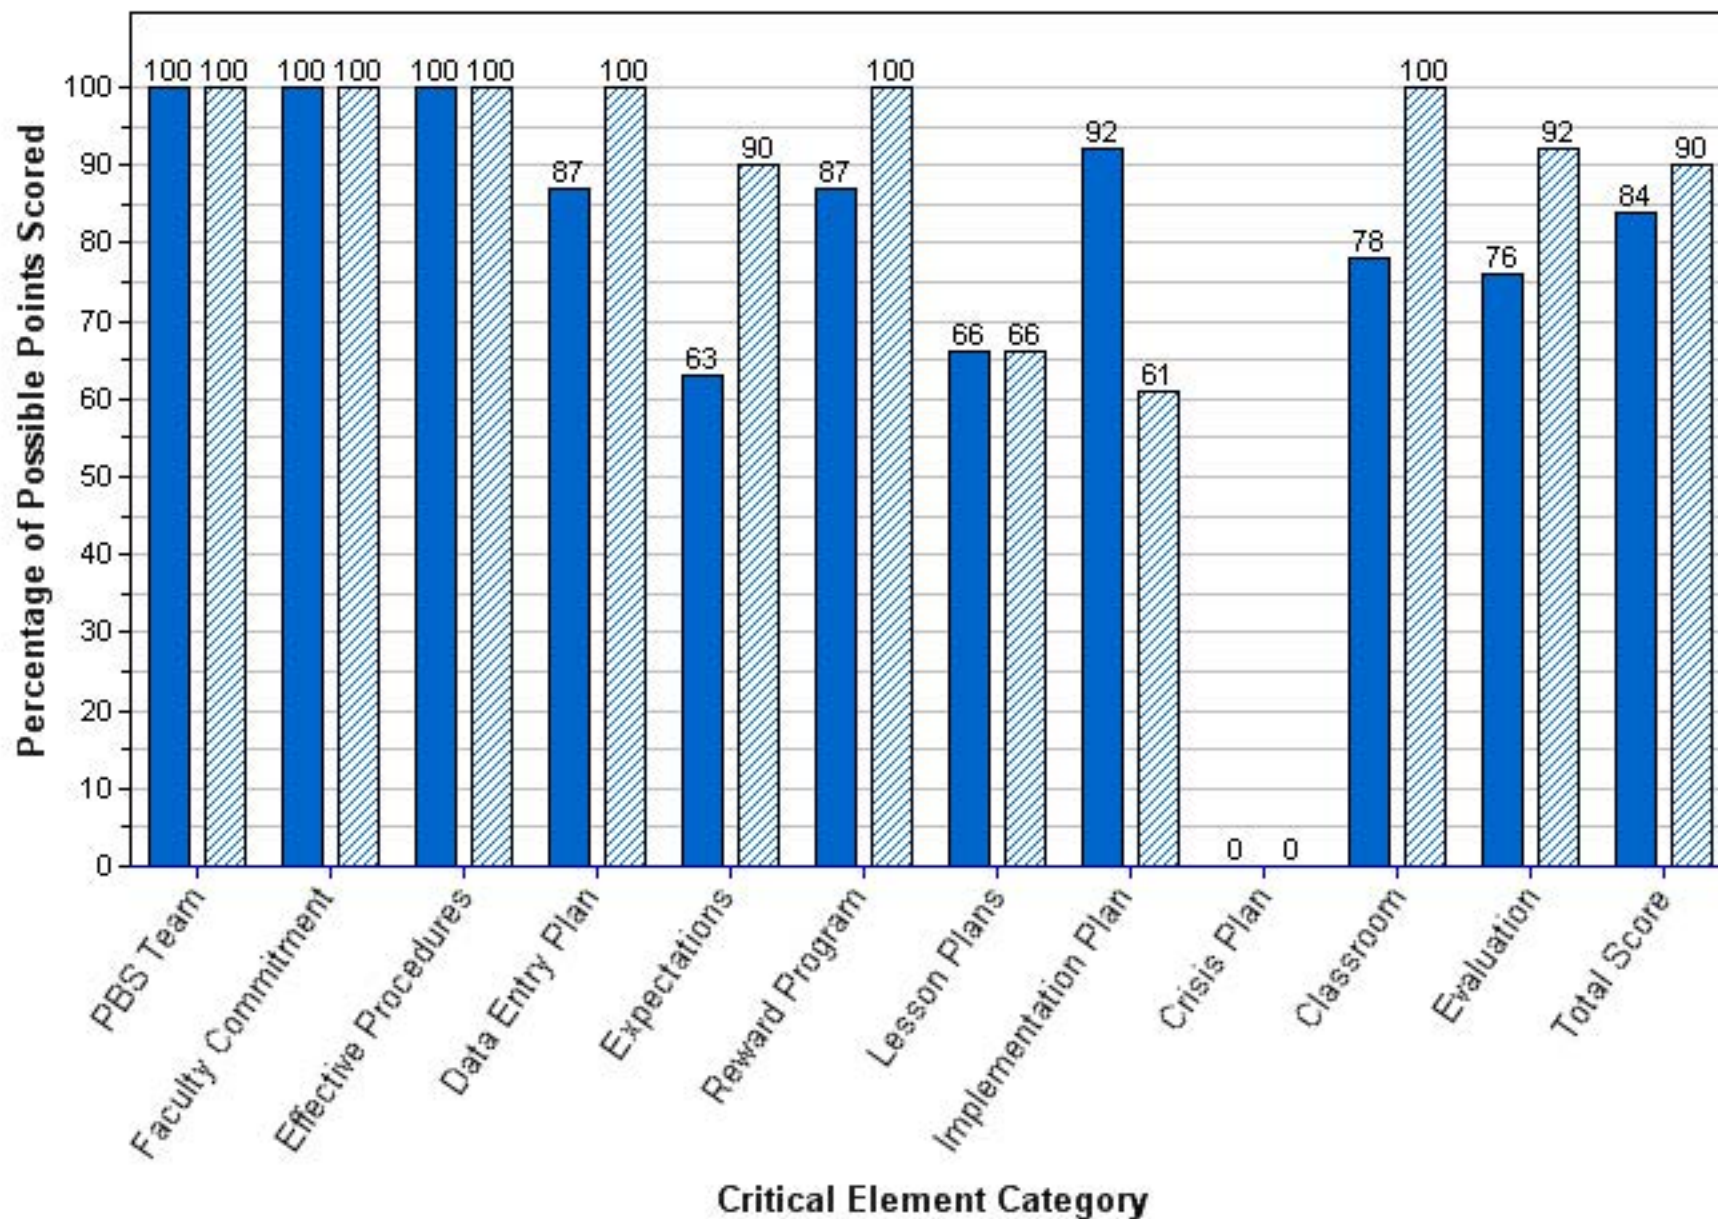

PINELLAS PARK ELEMENTARY SCHOOL
Benchmark of Quality Score per Critical Element Category

2010-2011 2011-2012