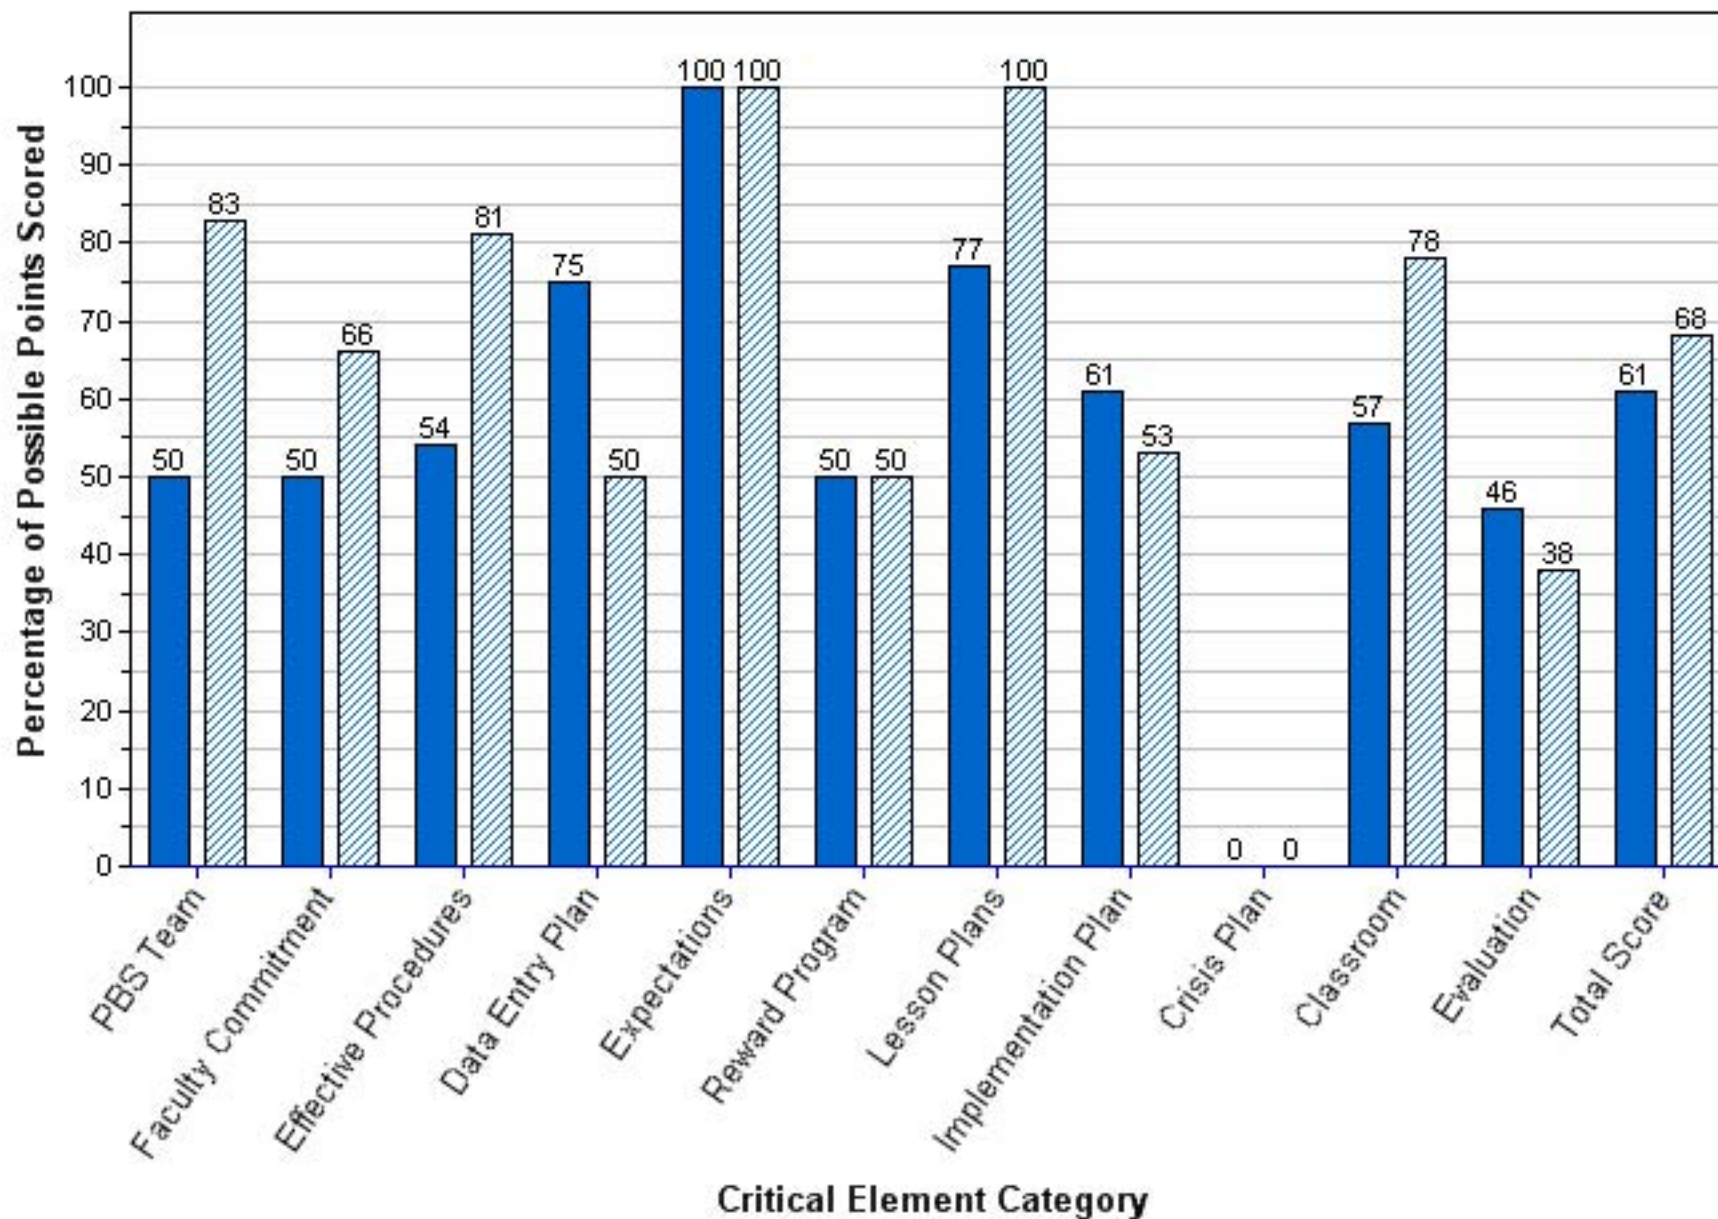

DUNEDIN HIGHLAND MIDDLE SCHOOL
Benchmark of Quality Score per Critical Element Category

2010-2011 2011-2012