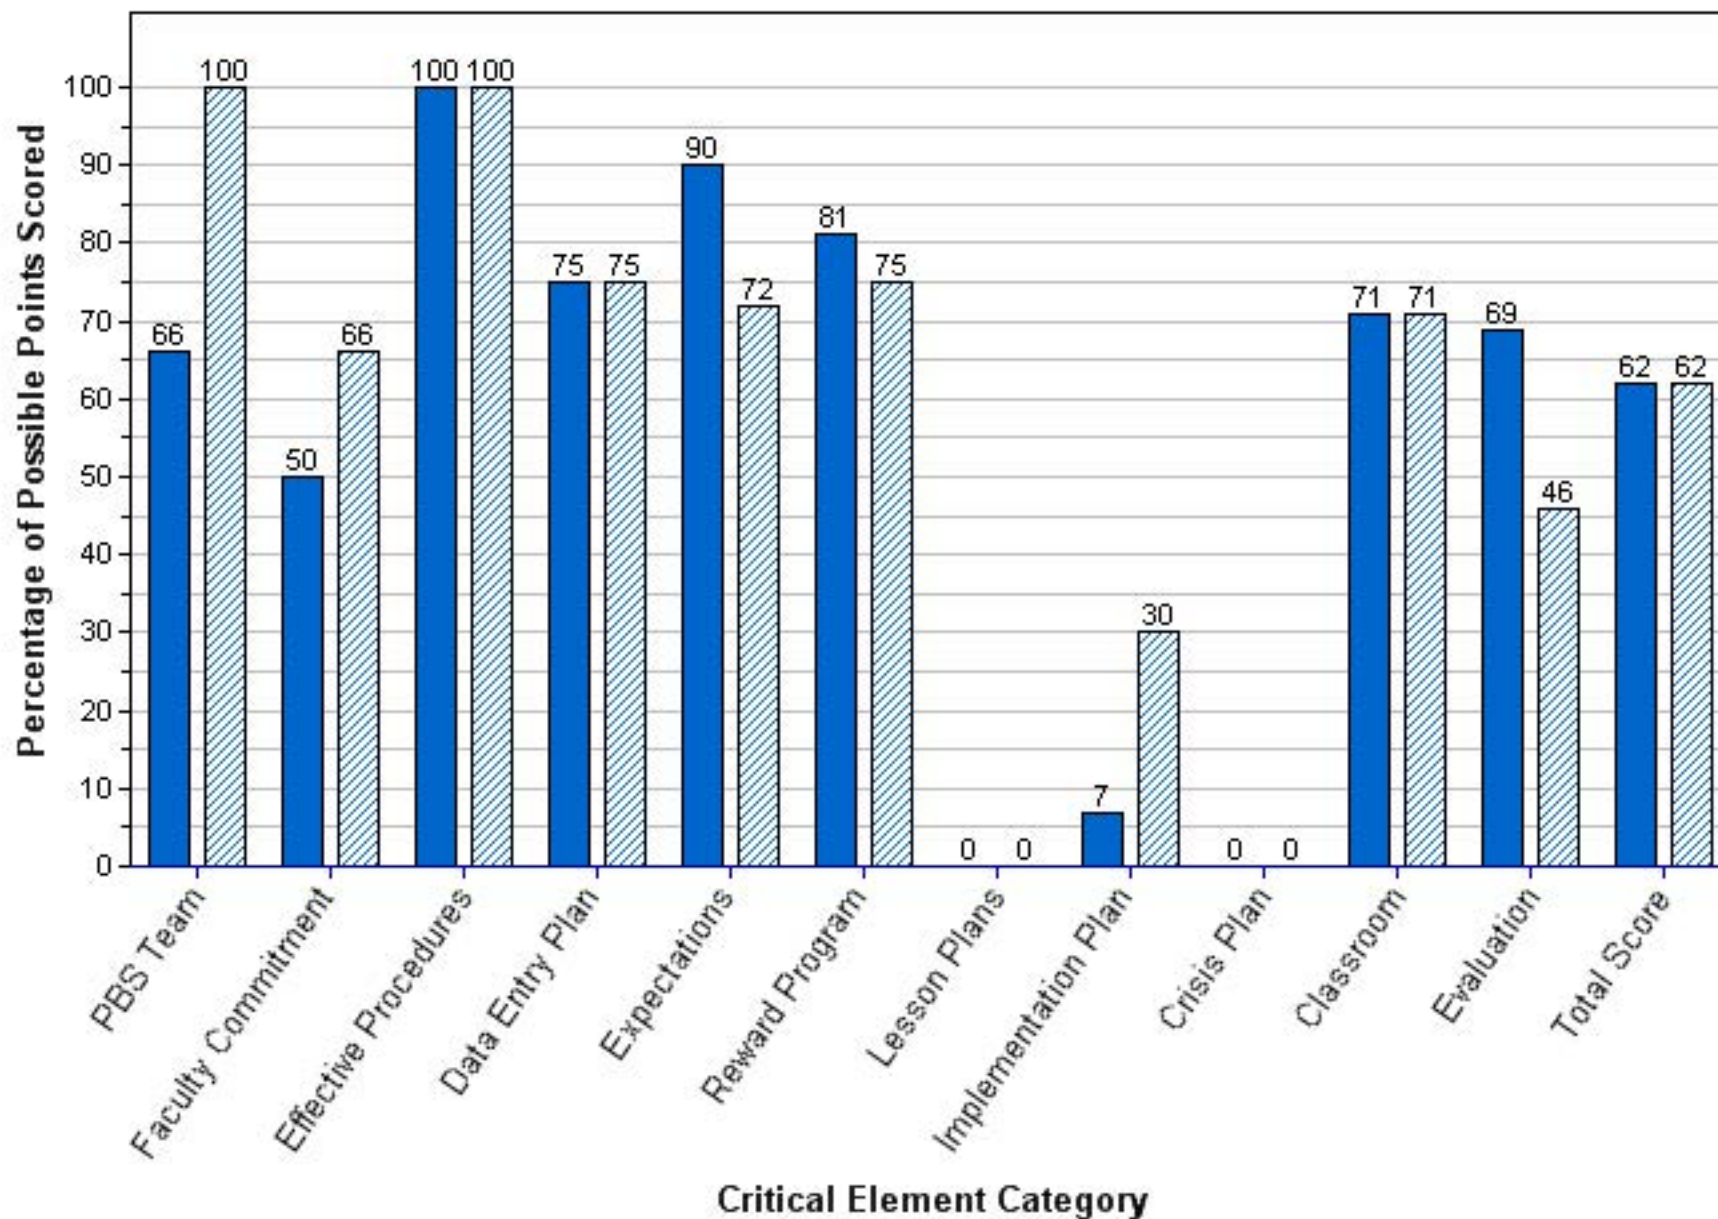

COUNTRYSIDE HIGH SCHOOL
Benchmark of Quality Score per Critical Element Category

2010-2011 2011-2012