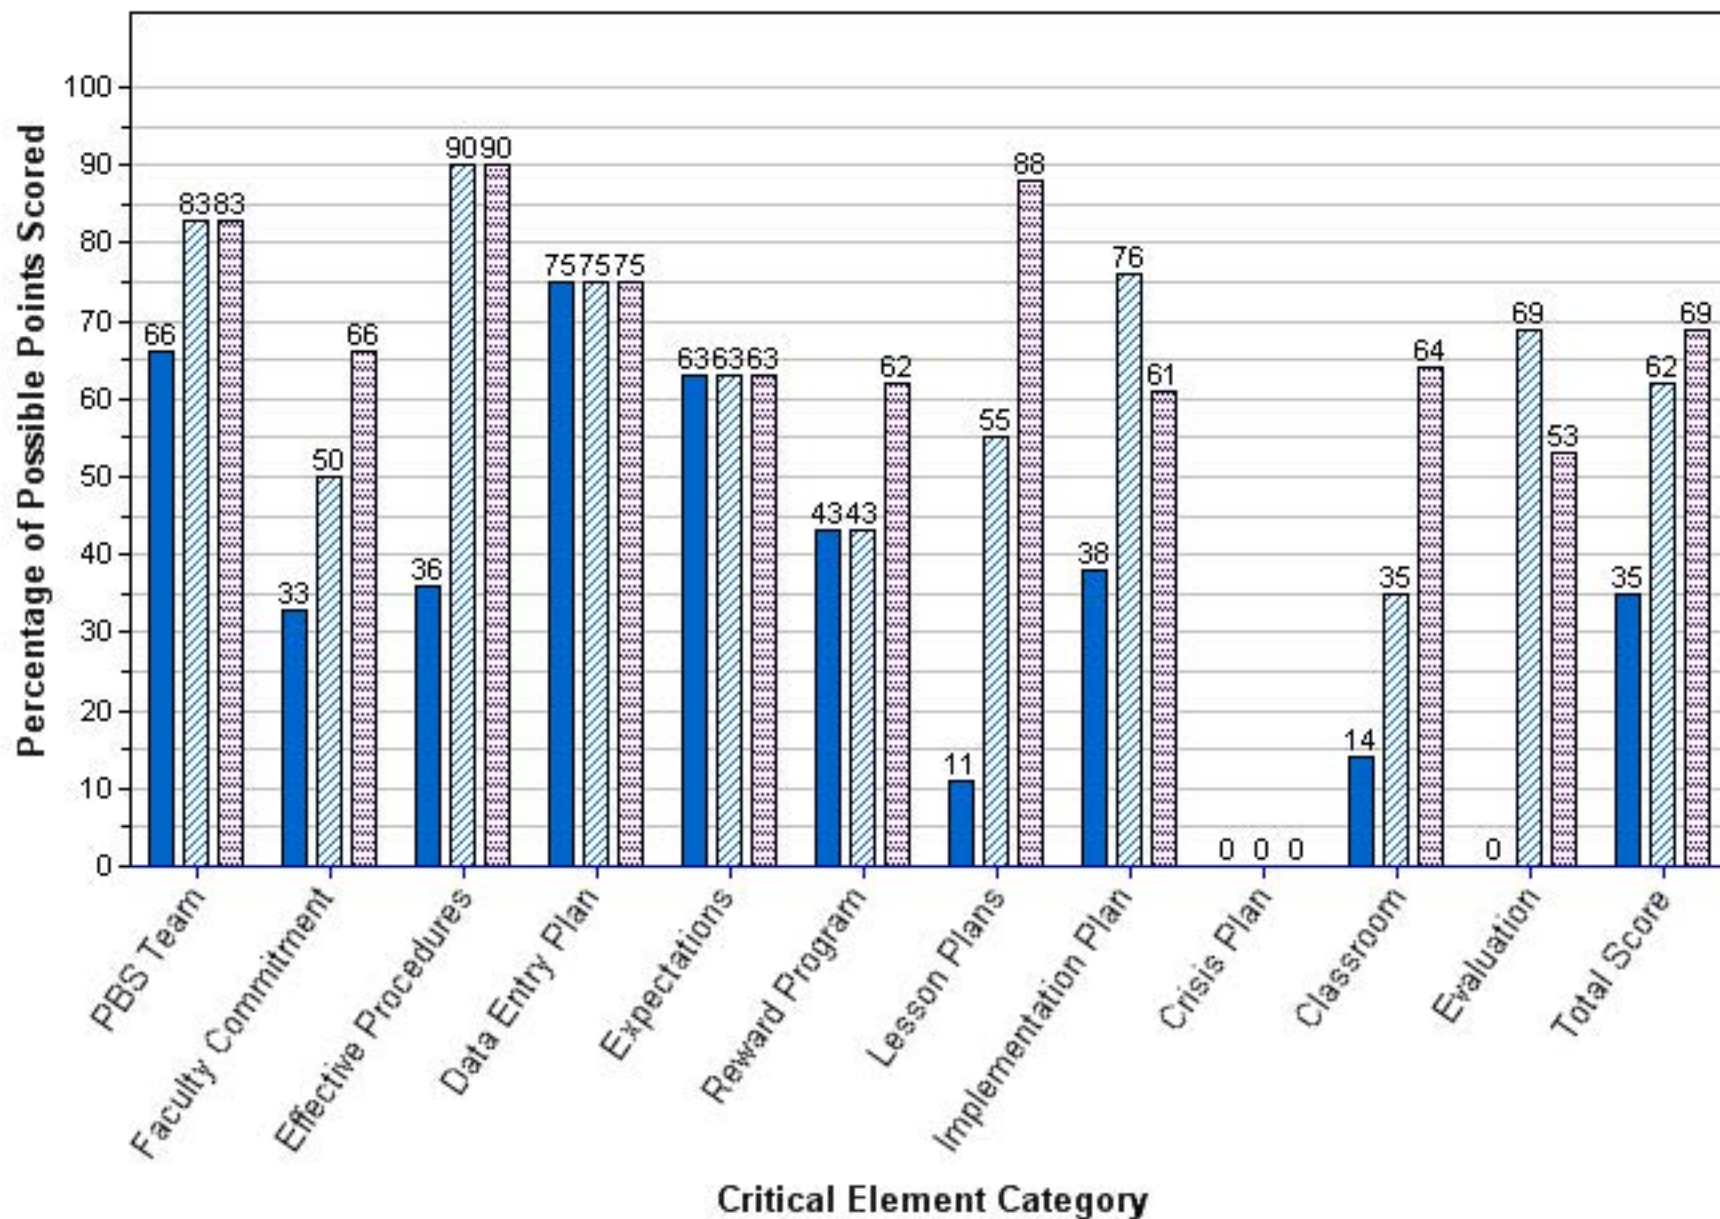

TYRONE MIDDLE SCHOOL

Benchmark of Quality Score per Critical Element Category

2009-2010   2010-2011   2011-2012