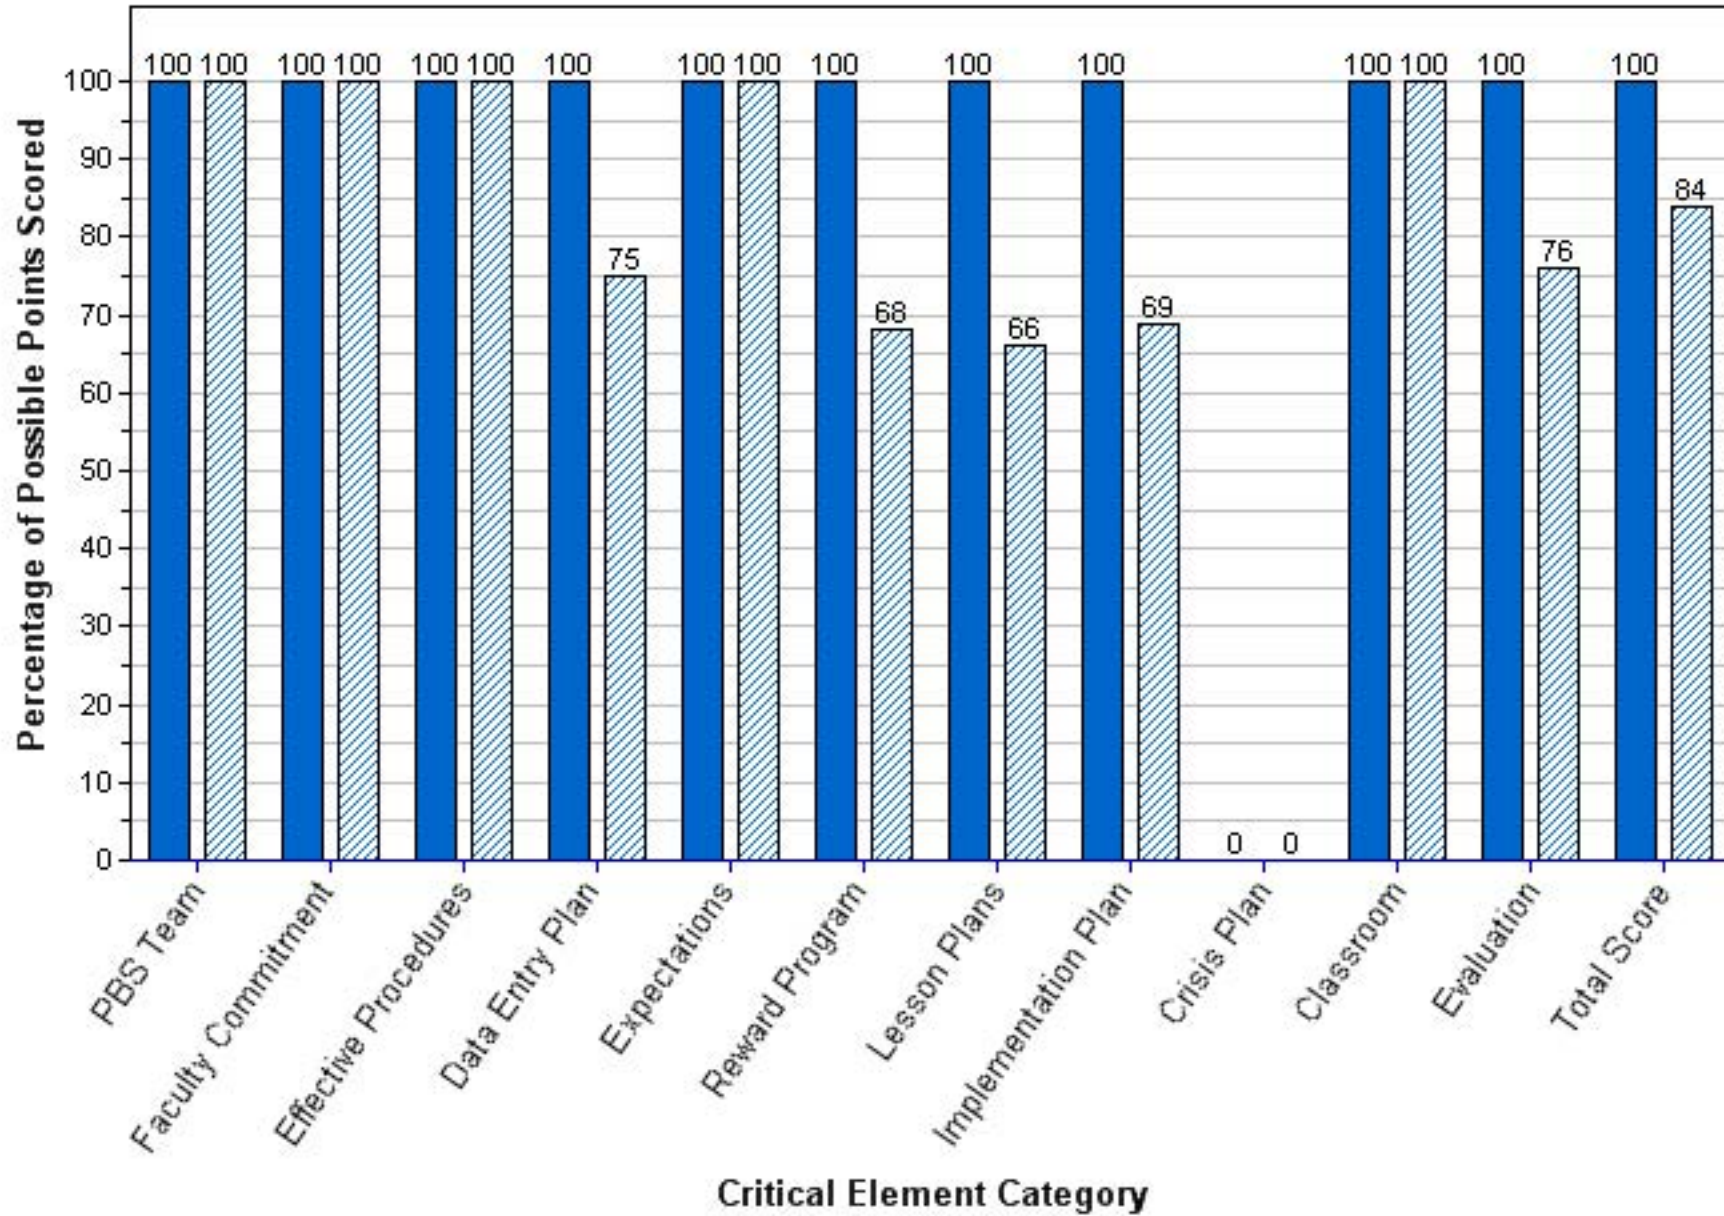

TARPON SPRINGS FUNDAMENTAL ELEMENTARY
Benchmark of Quality Score per Critical Element Category

2010-2011 2011-2012