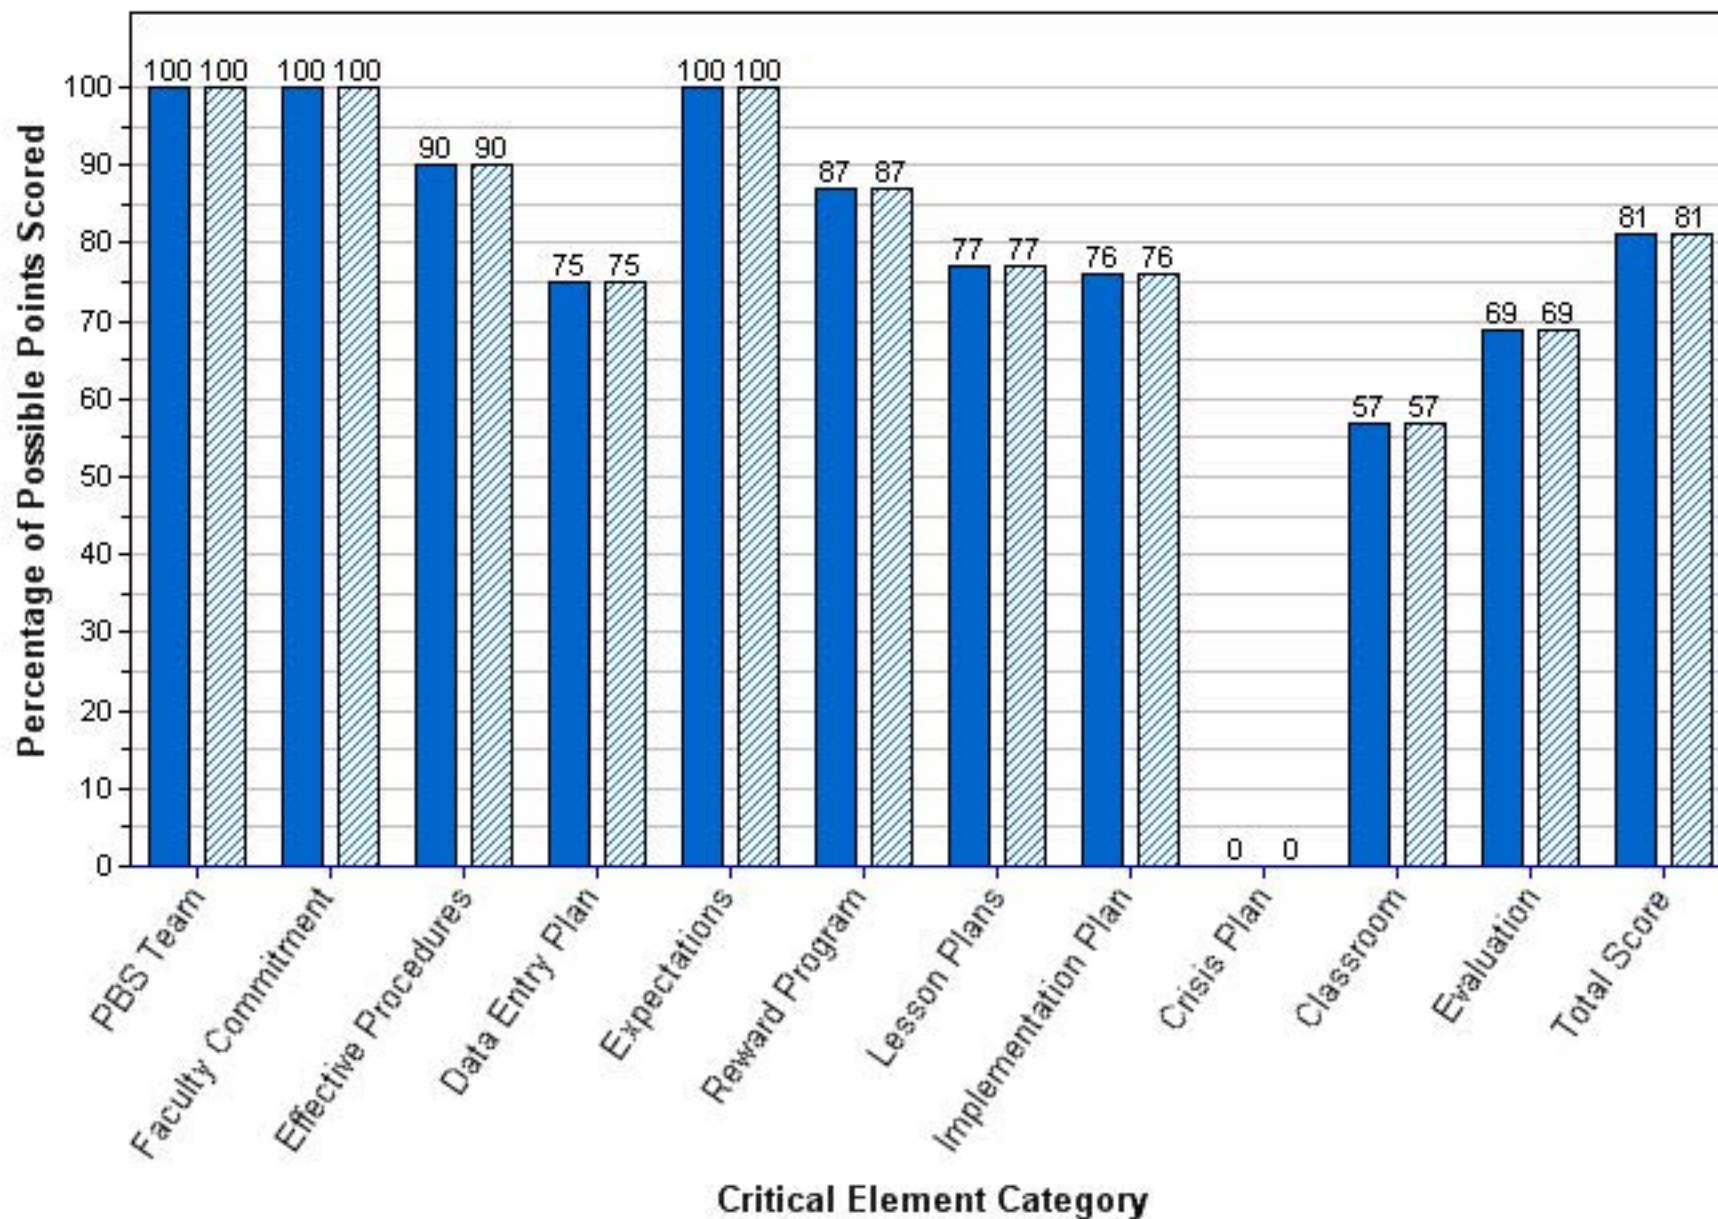

TARPON SPRINGS MIDDLE SCHOOL
Benchmark of Quality Score per Critical Element Category

2010-2011 2011-2012