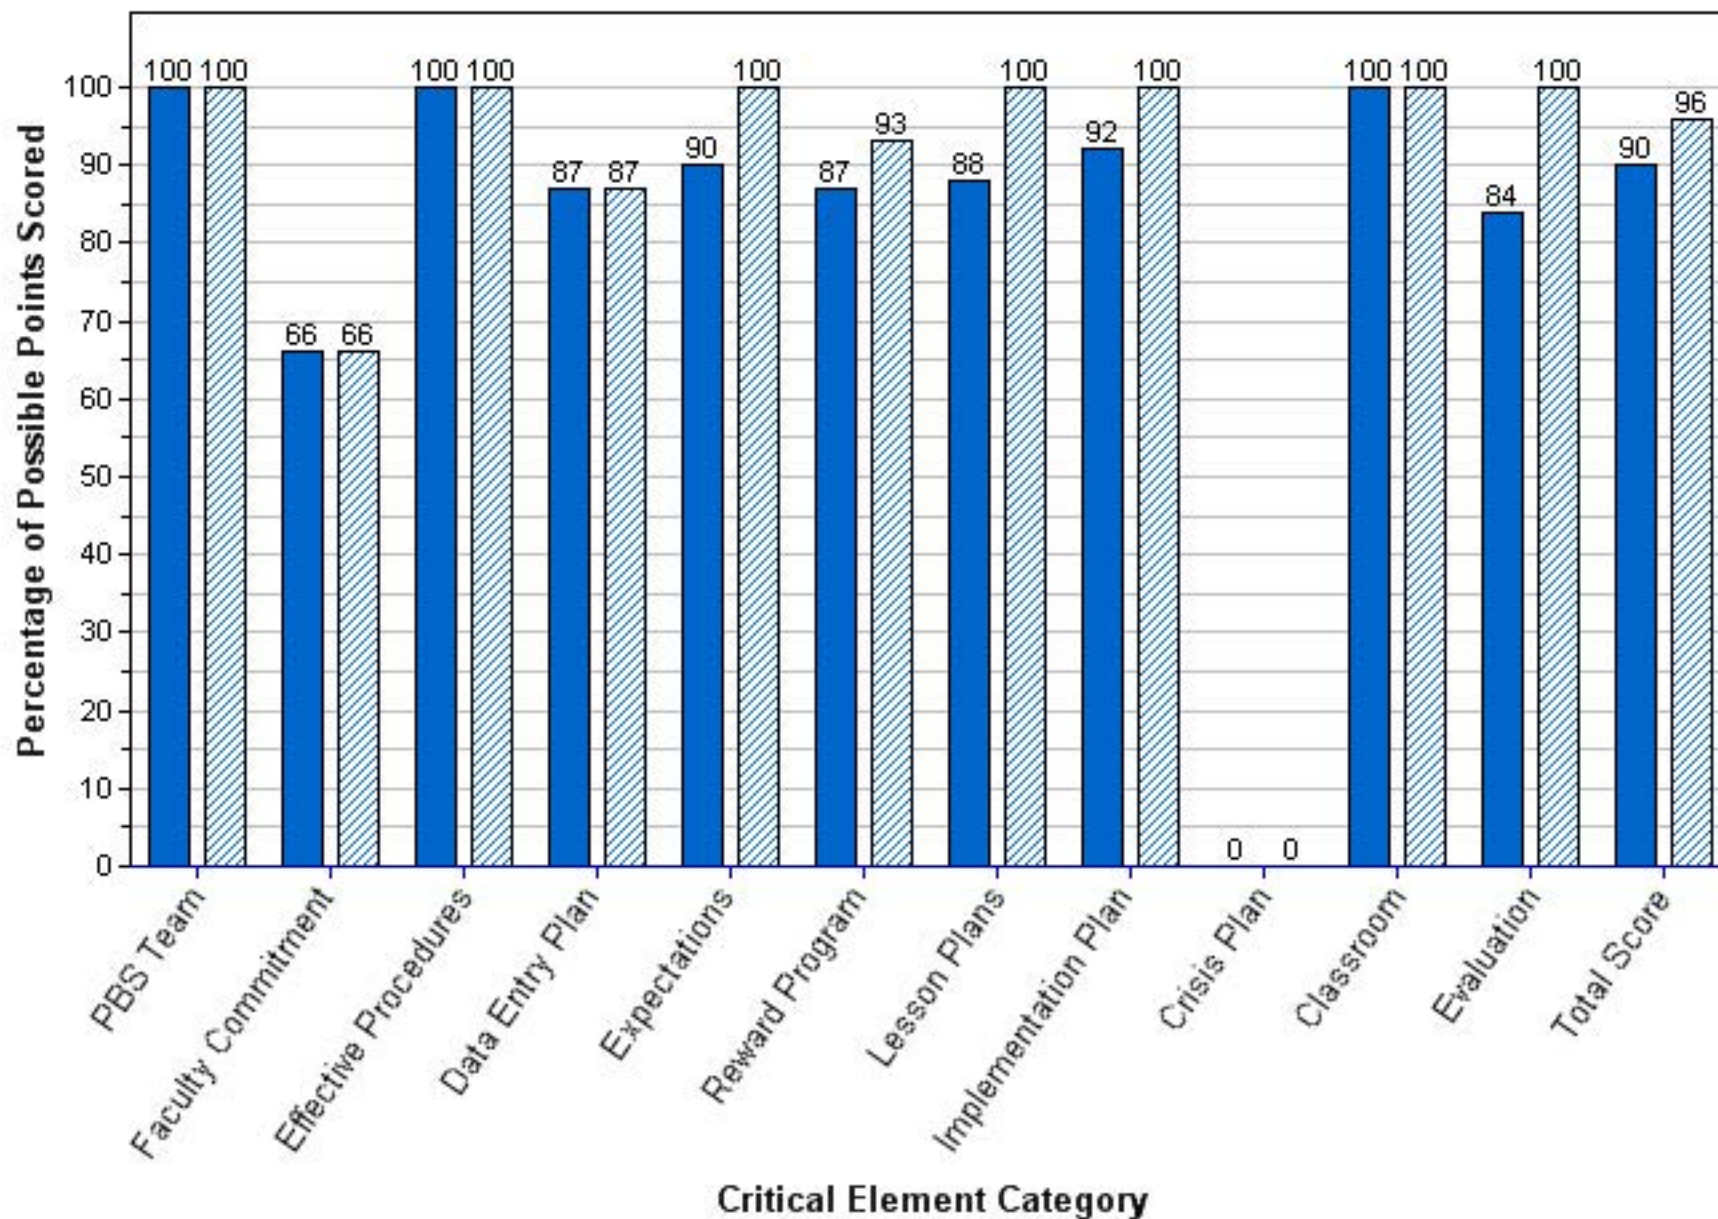

NORTHWEST ELEMENTARY SCHOOL (PINELLAS)
Benchmark of Quality Score per Critical Element Category

2010-2011 2011-2012