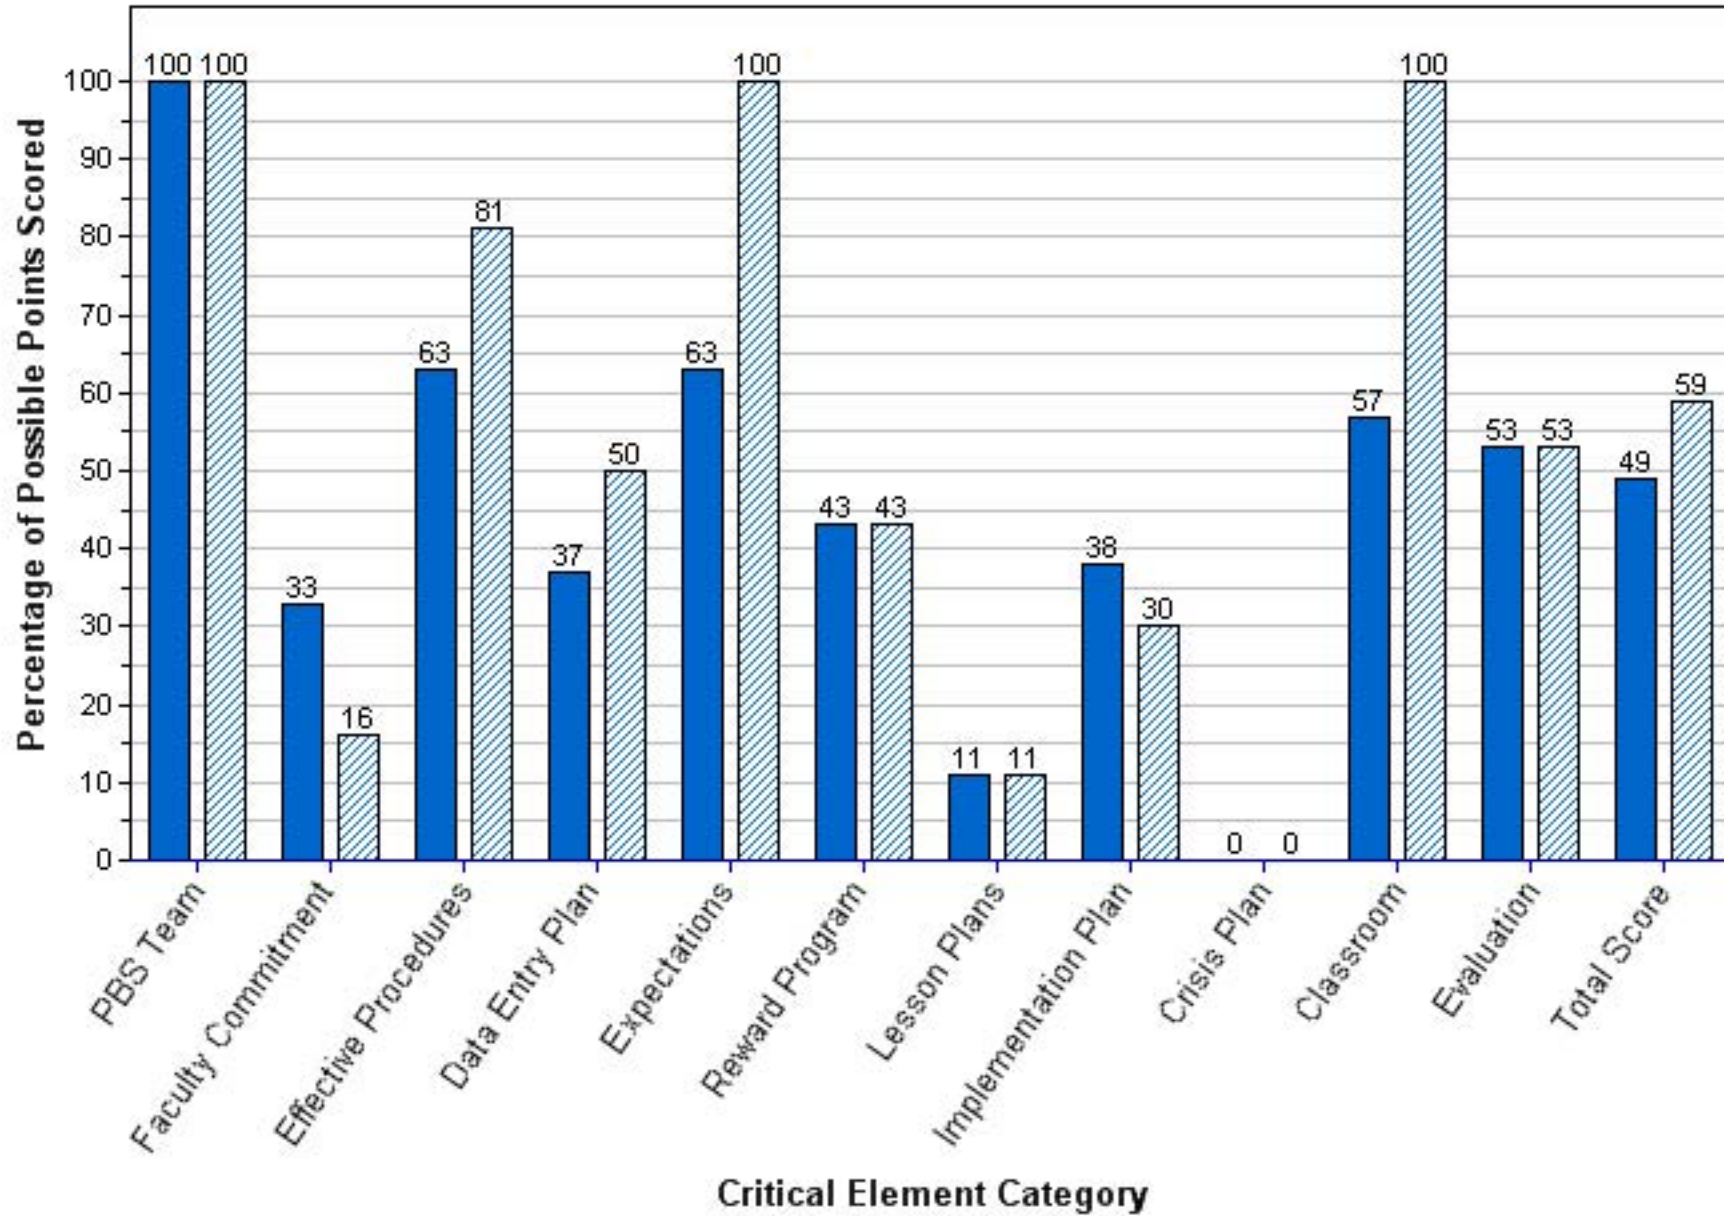

FOREST LAKES ELEMENTARY SCHOOL
Benchmark of Quality Score per Critical Element Category

2010-2011 2011-2012