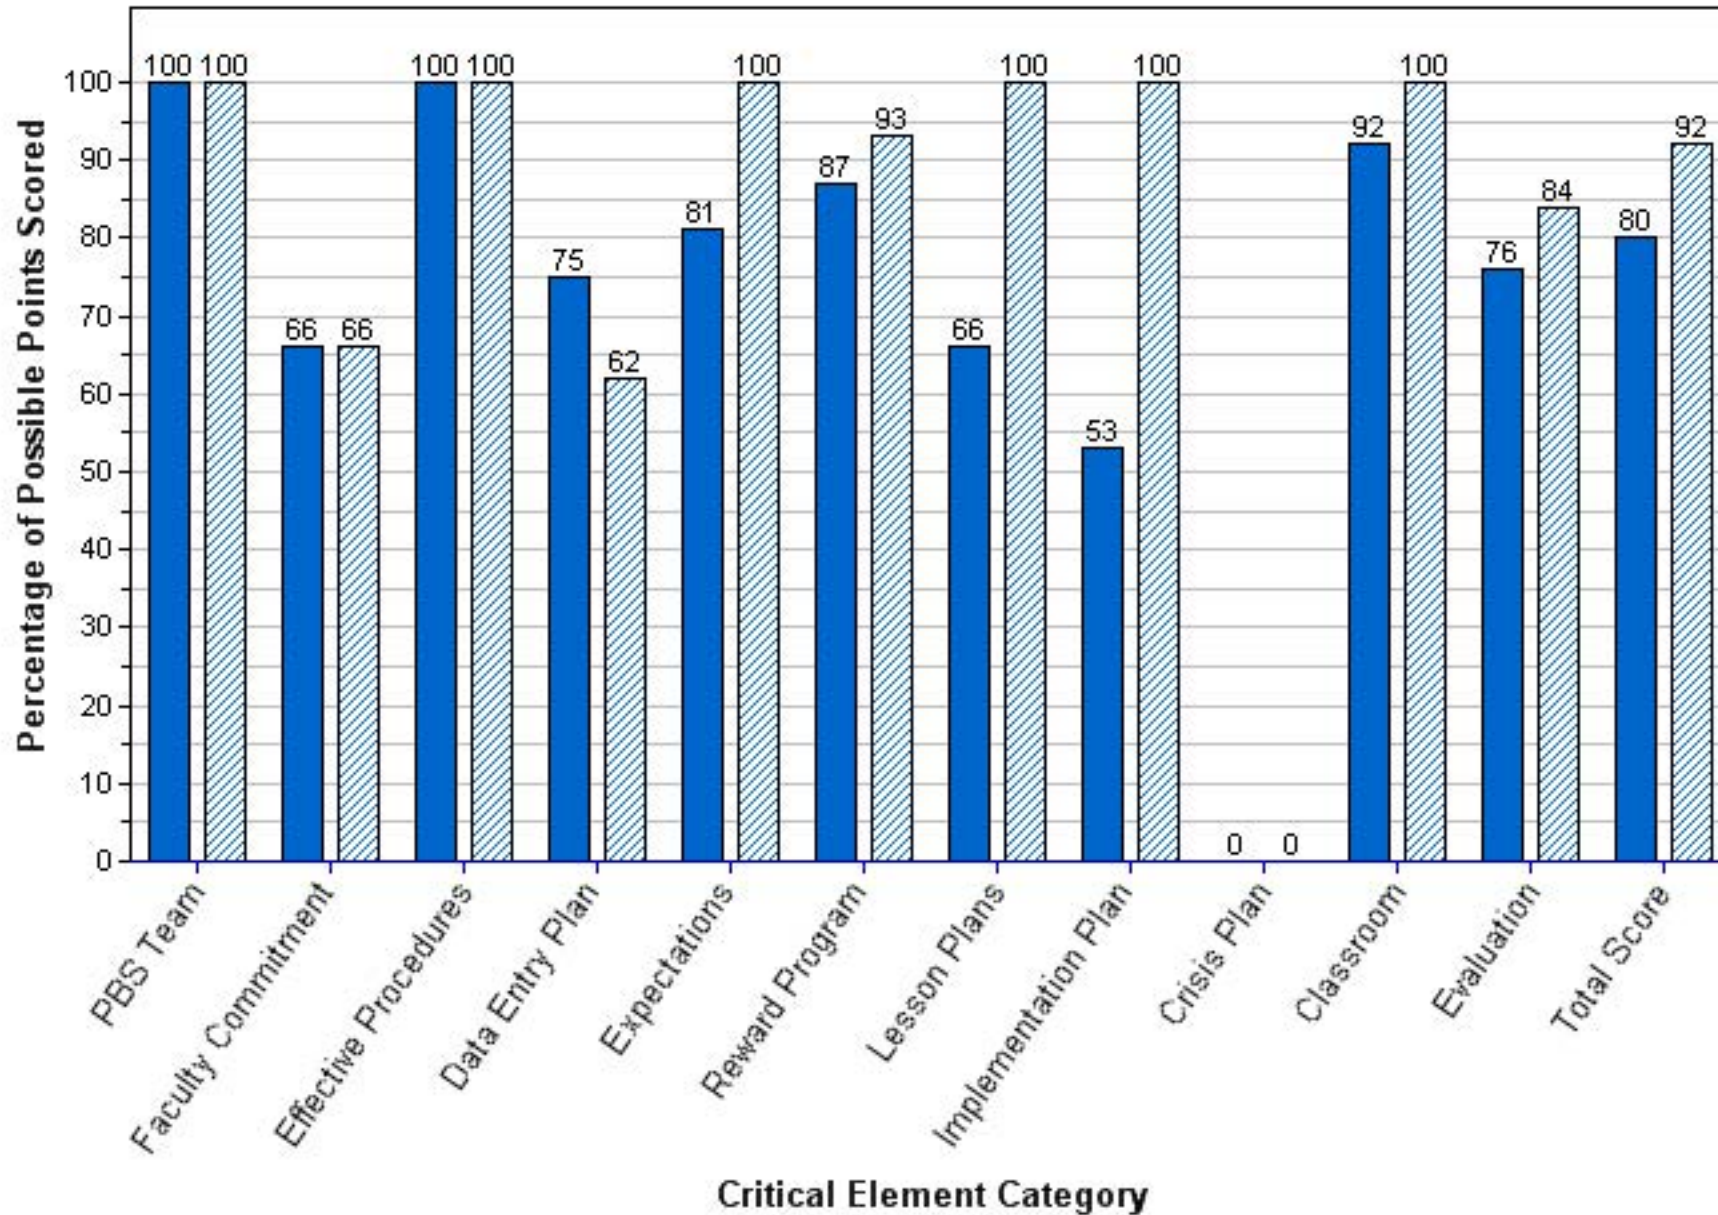

LEILA G DAVIS ELEMENTARY SCHOOL
Benchmark of Quality Score per Critical Element Category

2010-2011 2011-2012