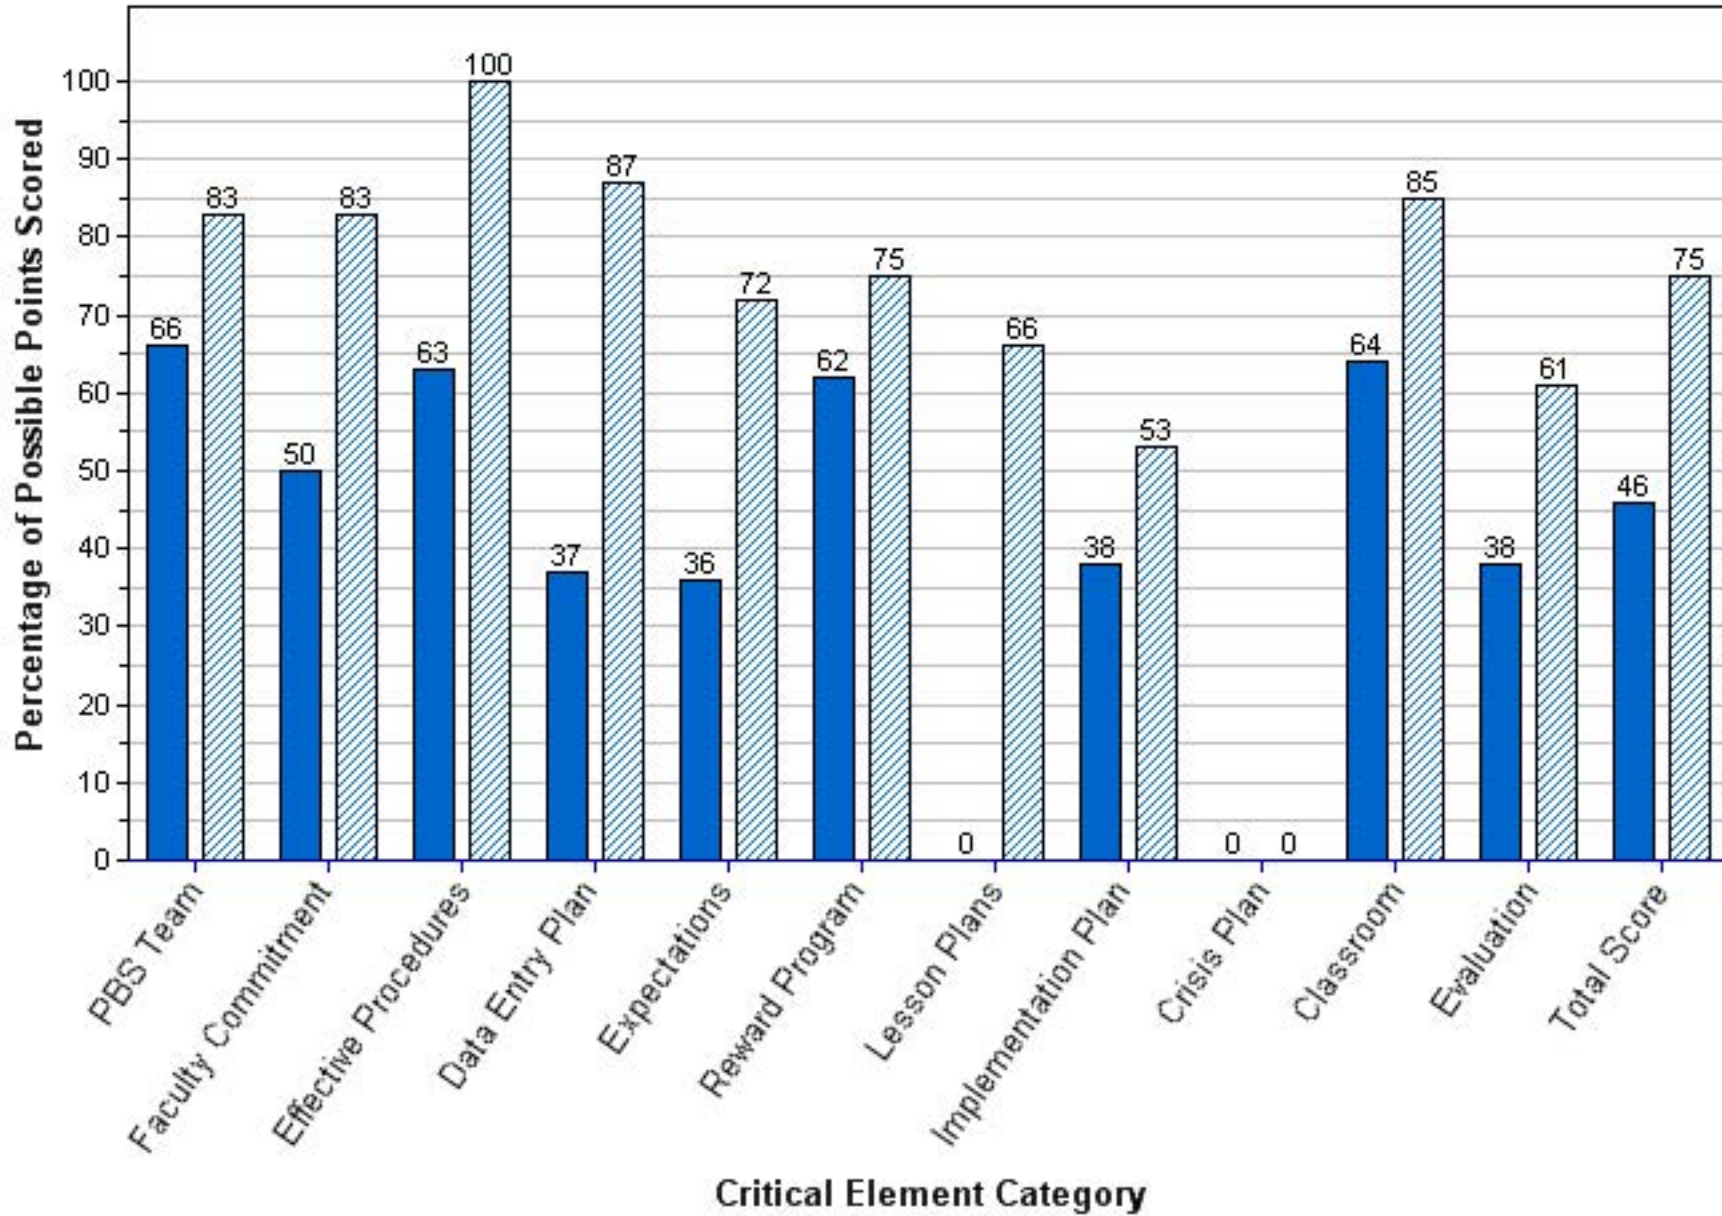

CLEARWATER HIGH SCHOOL

Benchmark of Quality Score per Critical Element Category

2010-2011   2011-2012