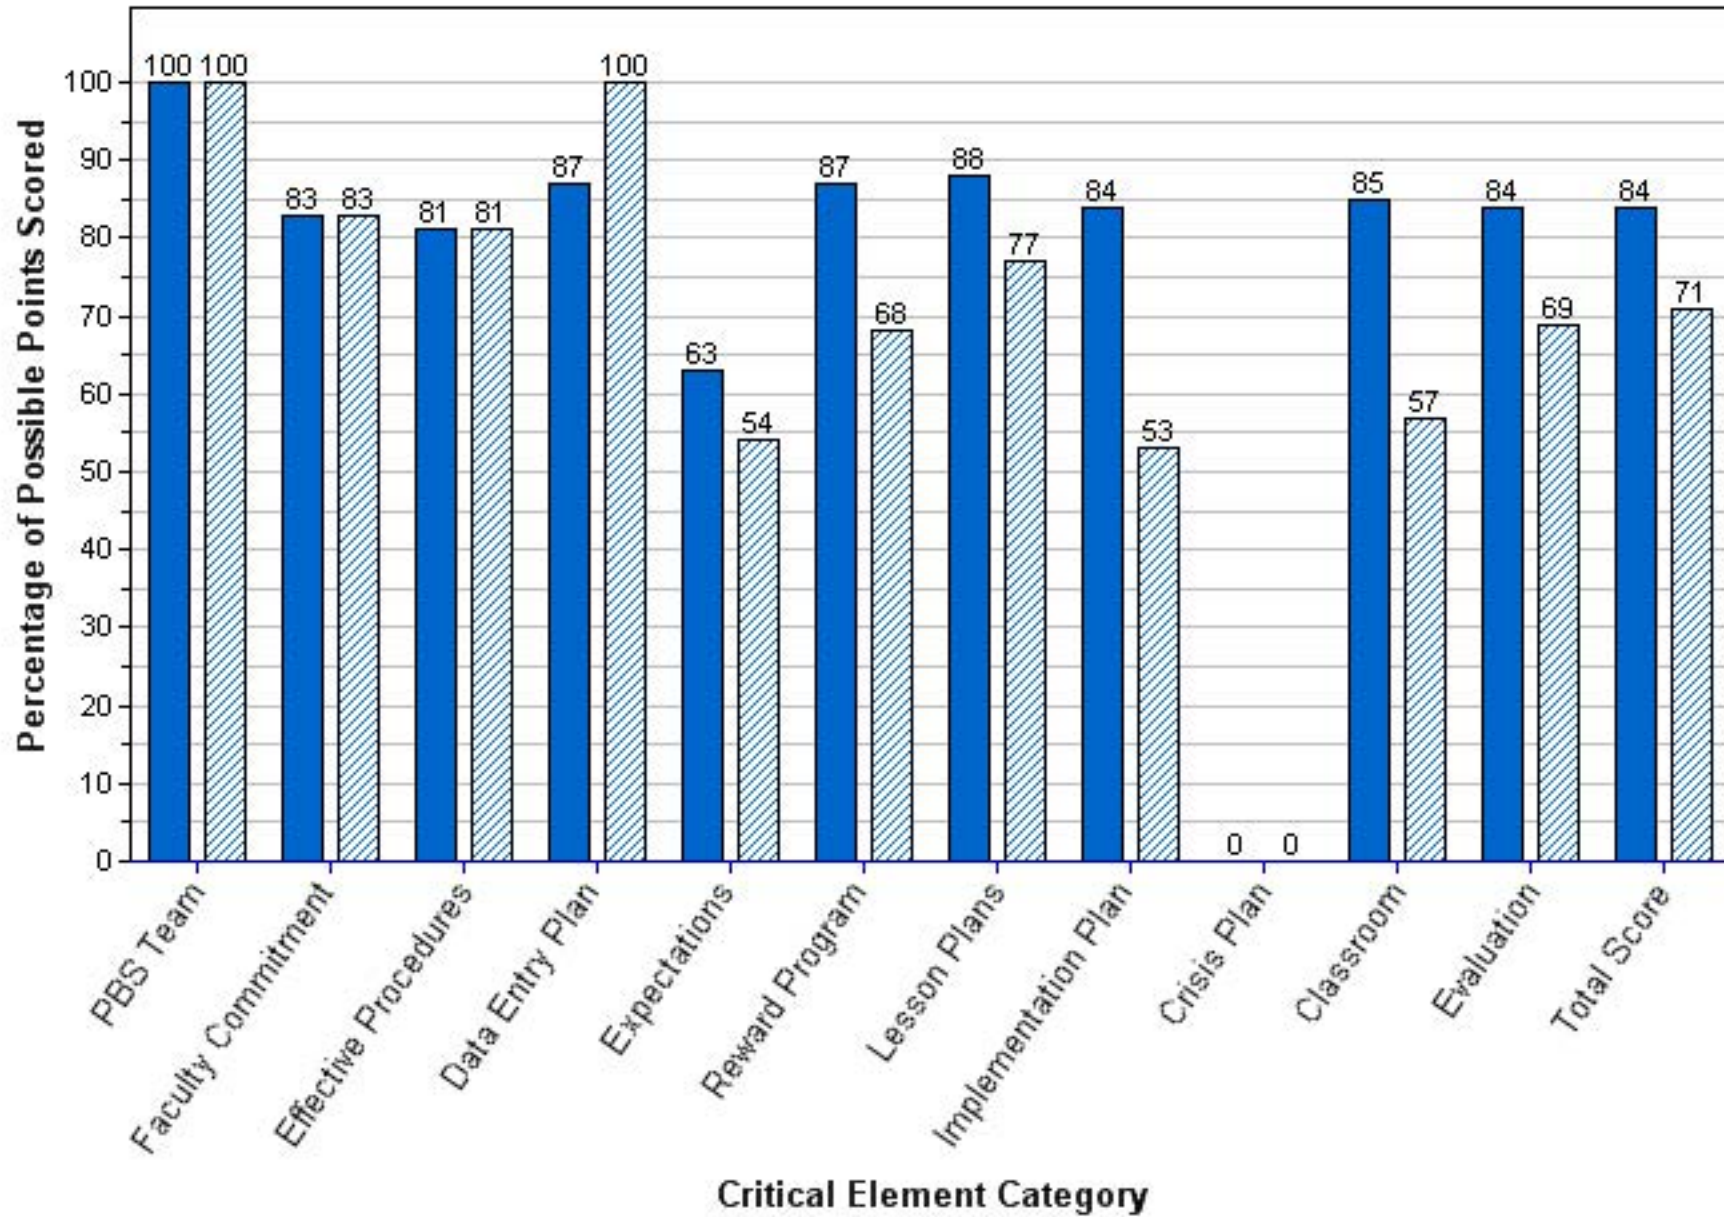

GULFPORT ELEMENTARY SCHOOL
Benchmark of Quality Score per Critical Element Category

2010-2011 2011-2012