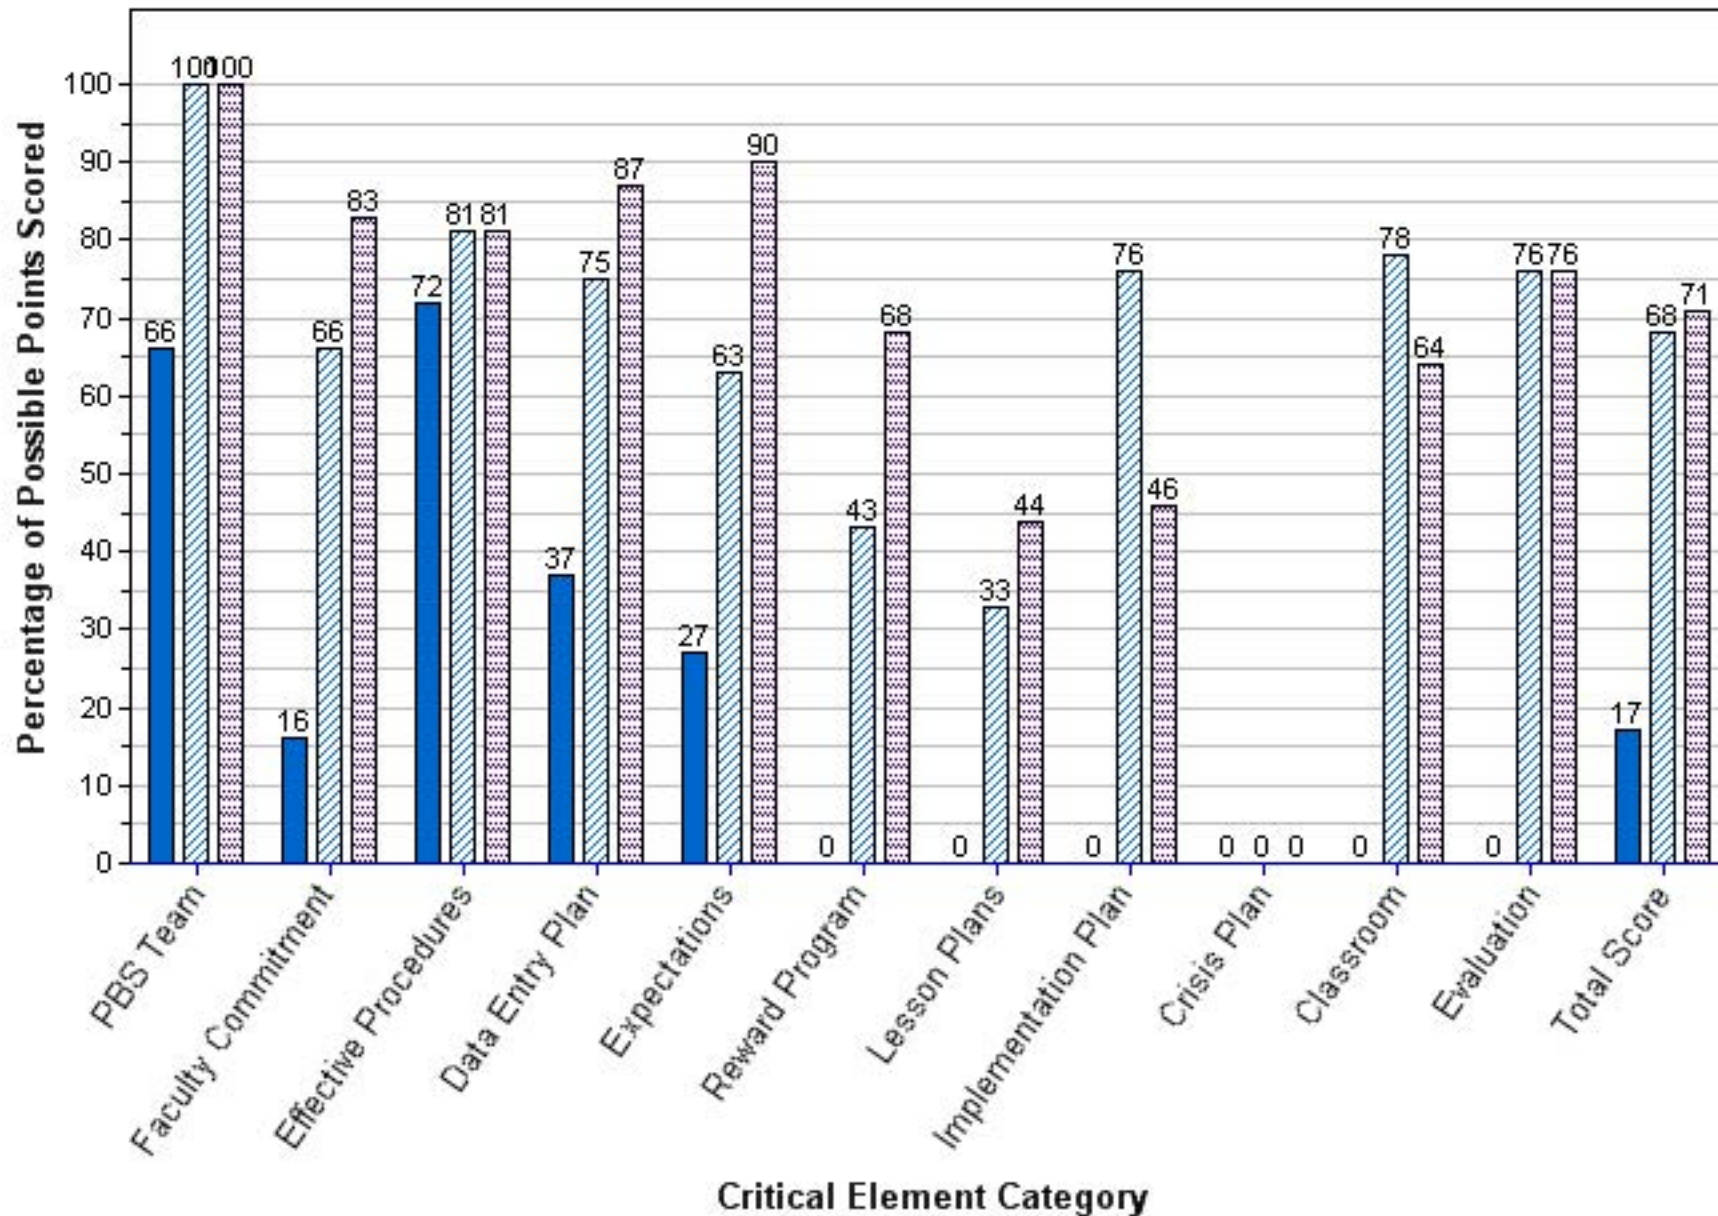

NORTHEAST HIGH SCHOOL

Benchmark of Quality Score per Critical Element Category

■ 2009-2010
 2010-2011
 2011-2012