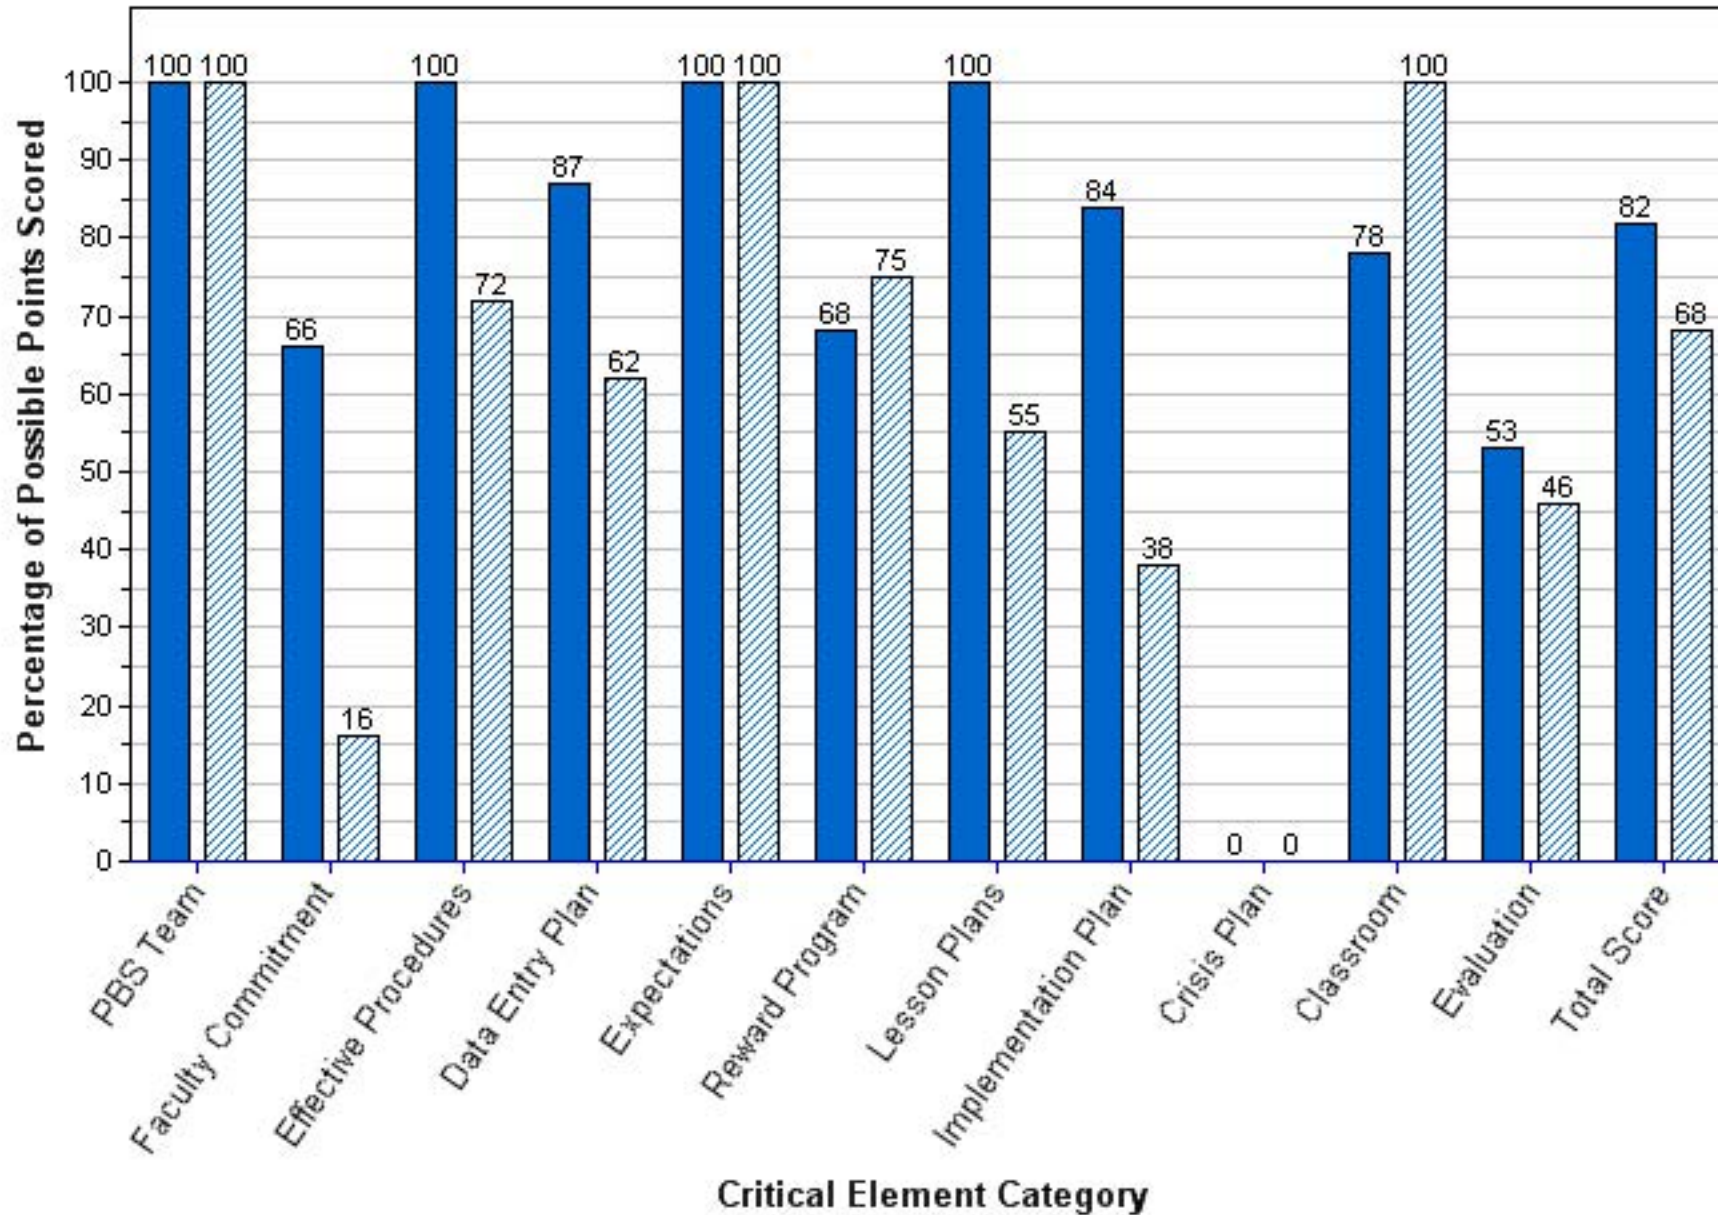

WESTGATE ELEMENTARY SCHOOL
Benchmark of Quality Score per Critical Element Category

2010-2011 2011-2012

WOODLAWN ELEMENTARY SCHOOL (PINELLAS)
Benchmark of Quality Score per Critical Element Category

2010-2011 2011-2012