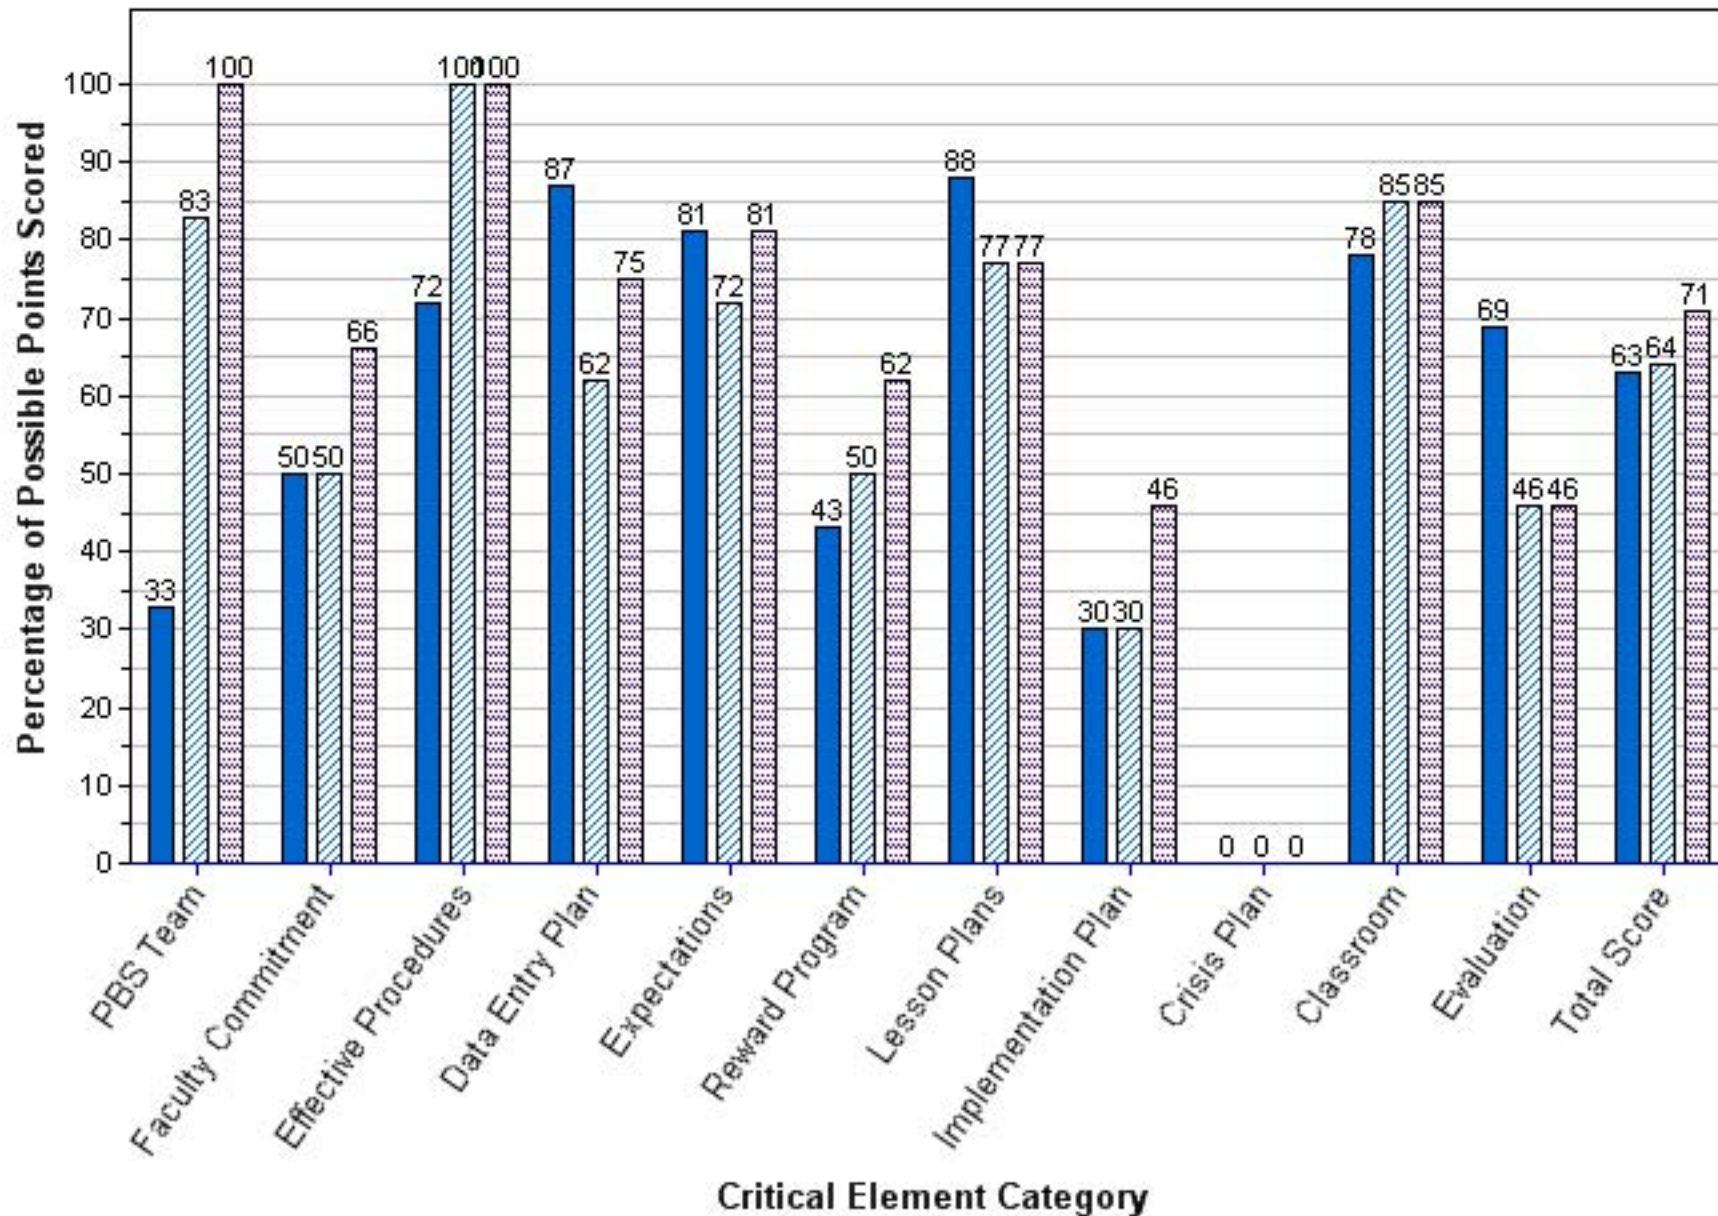

CROSS BAYOU ELEMENTARY SCHOOL
Benchmark of Quality Score per Critical Element Category

2009-2010   2010-2011   2011-2012