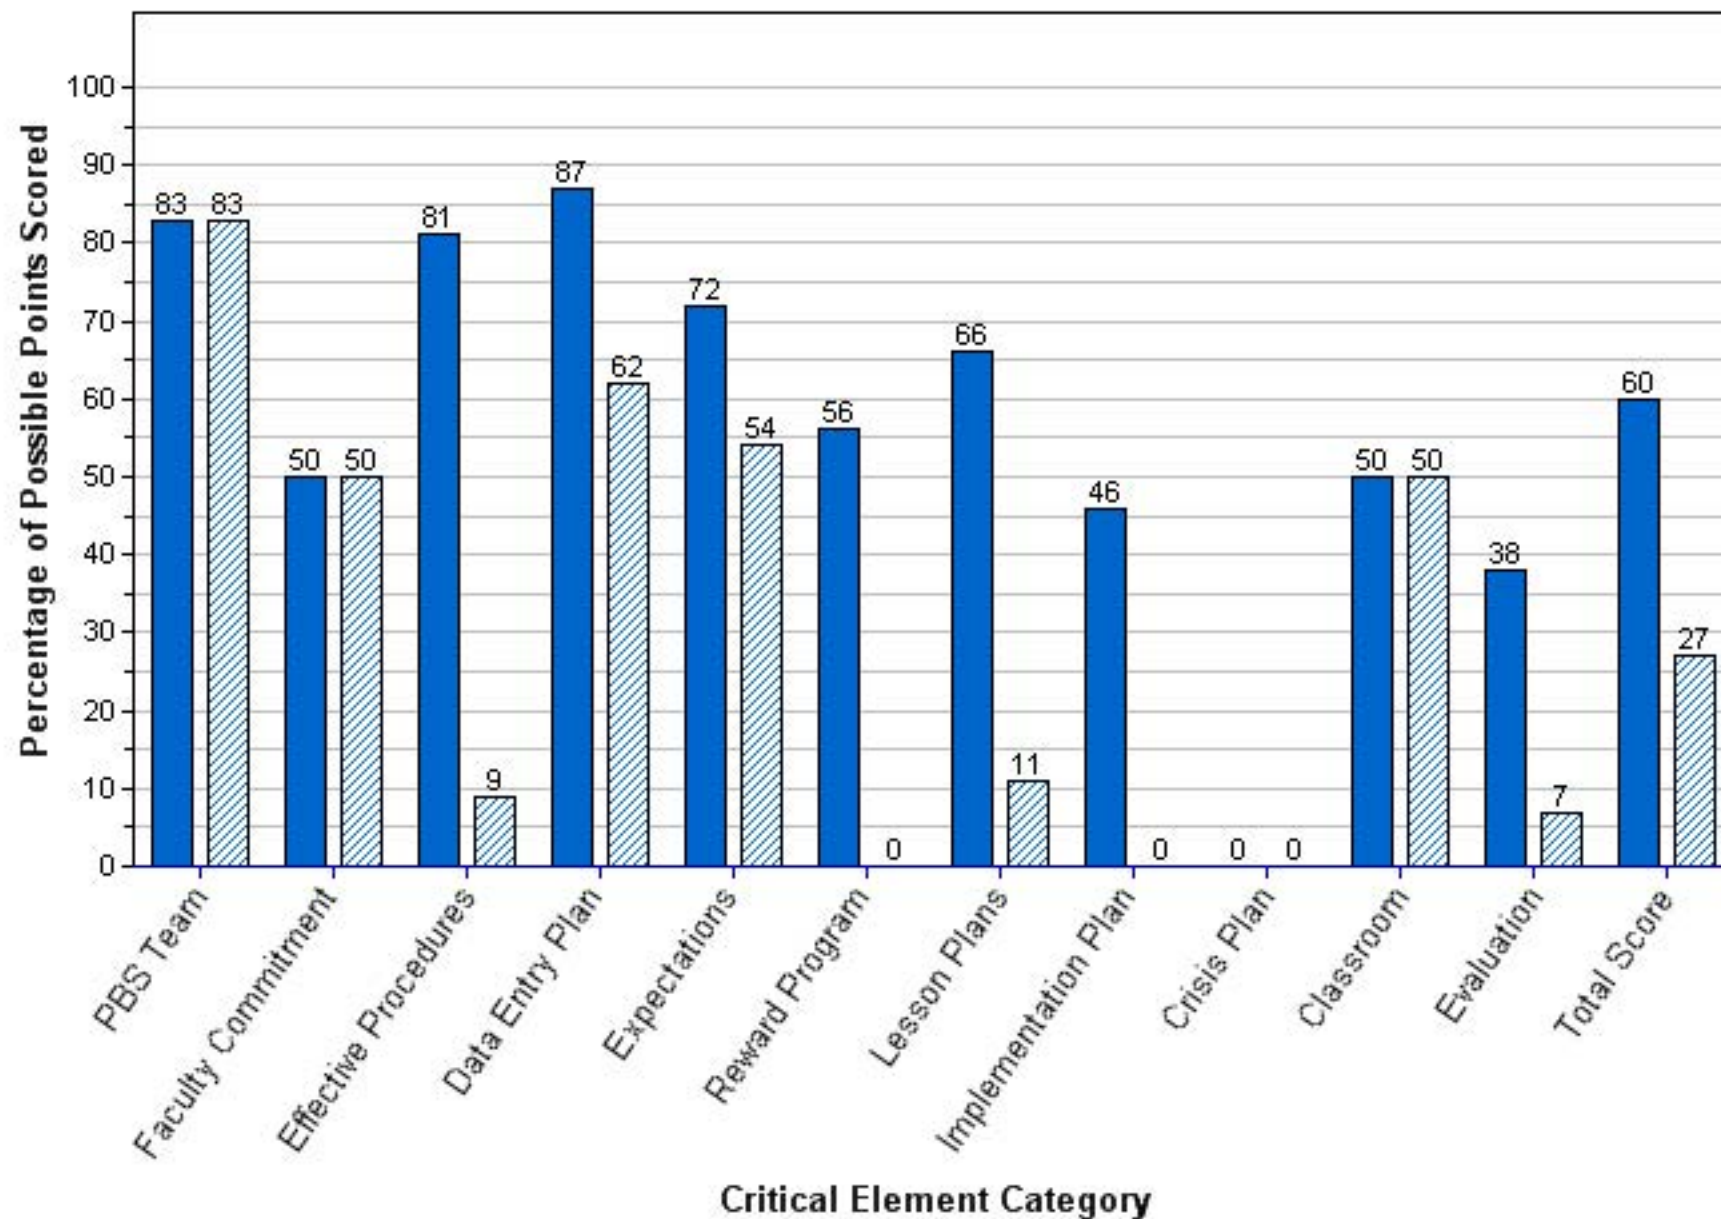

MCMULLEN-BOOTH ELEMENTARY SCHOOL
Benchmark of Quality Score per Critical Element Category

2010-2011 2011-2012

MEADOWLAWN MIDDLE SCHOOL

Benchmark of Quality Score per Critical Element Category

2010-2011 2011-2012