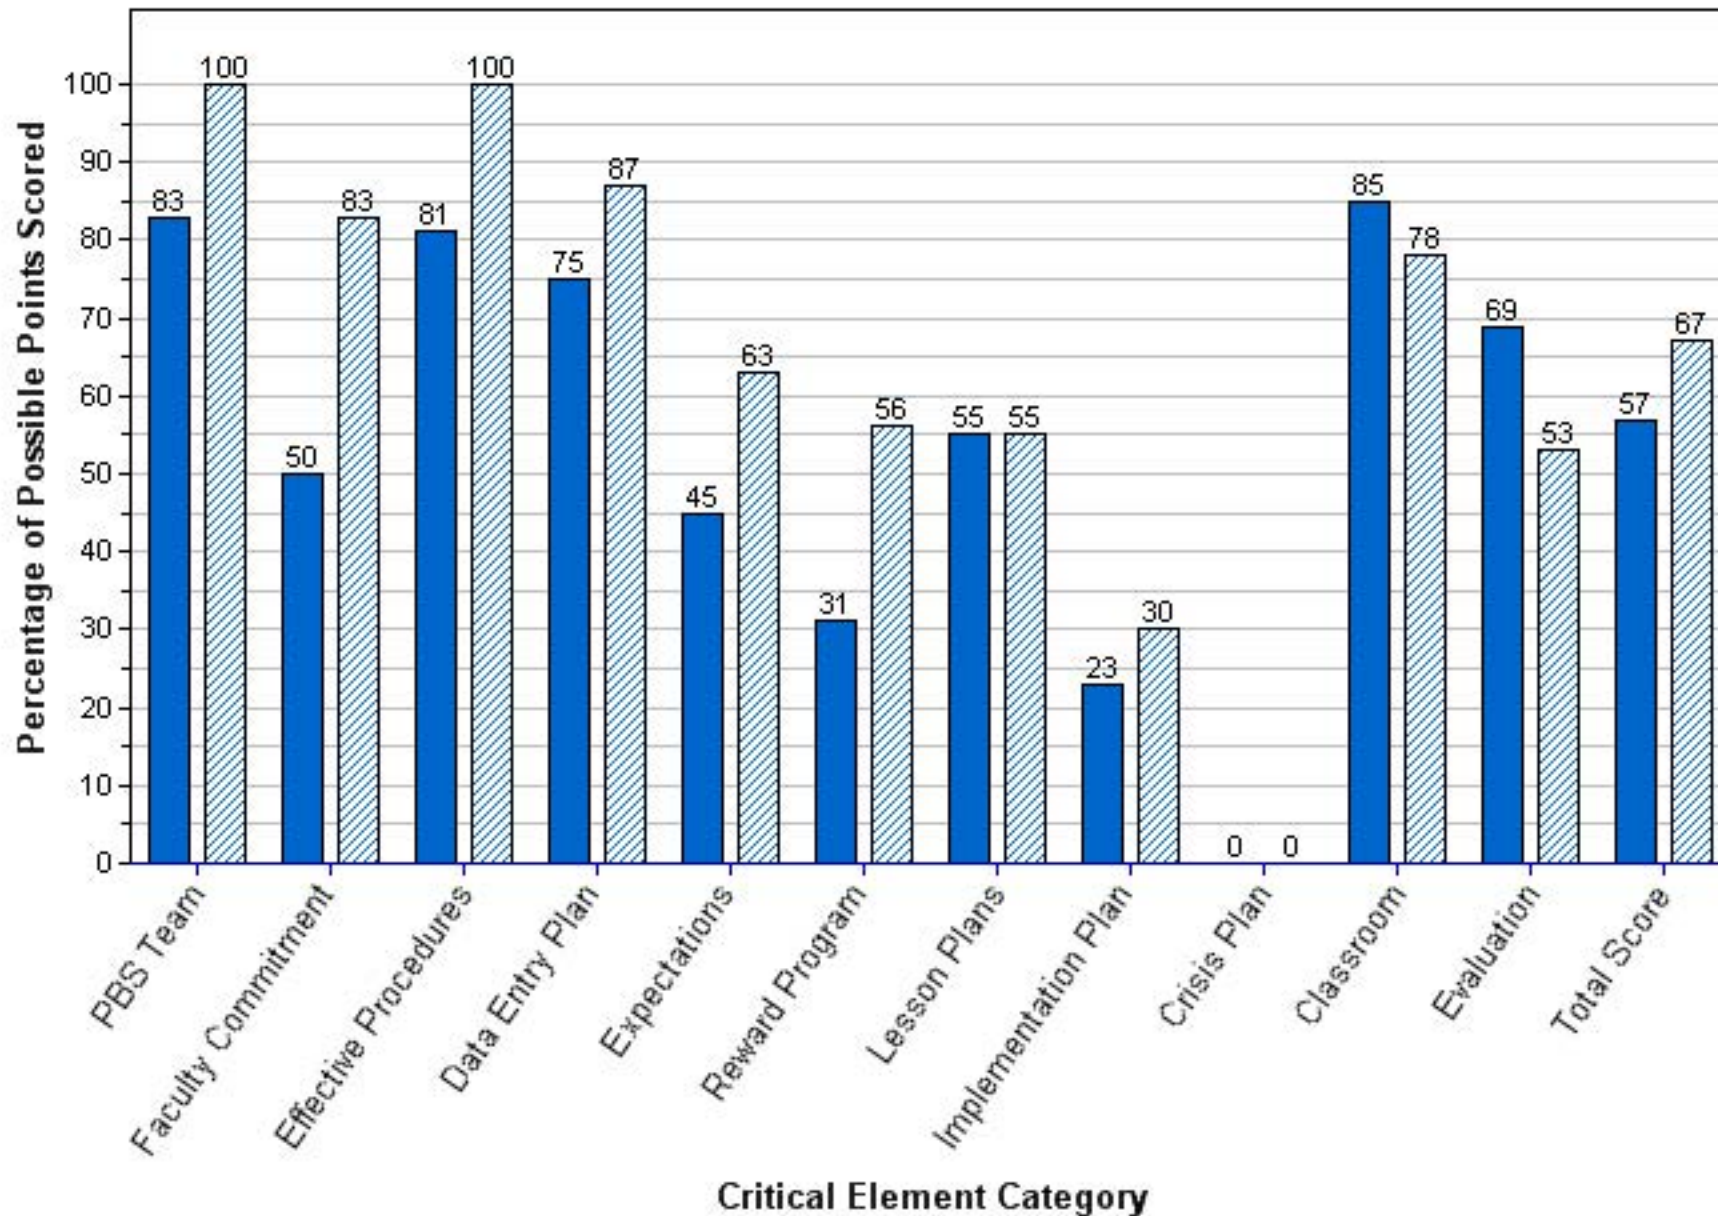

OSCEOLA HIGH SCHOOL (PINELLAS)

Benchmark of Quality Score per Critical Element Category

■ 2010-2011   ▨ 2011-2012