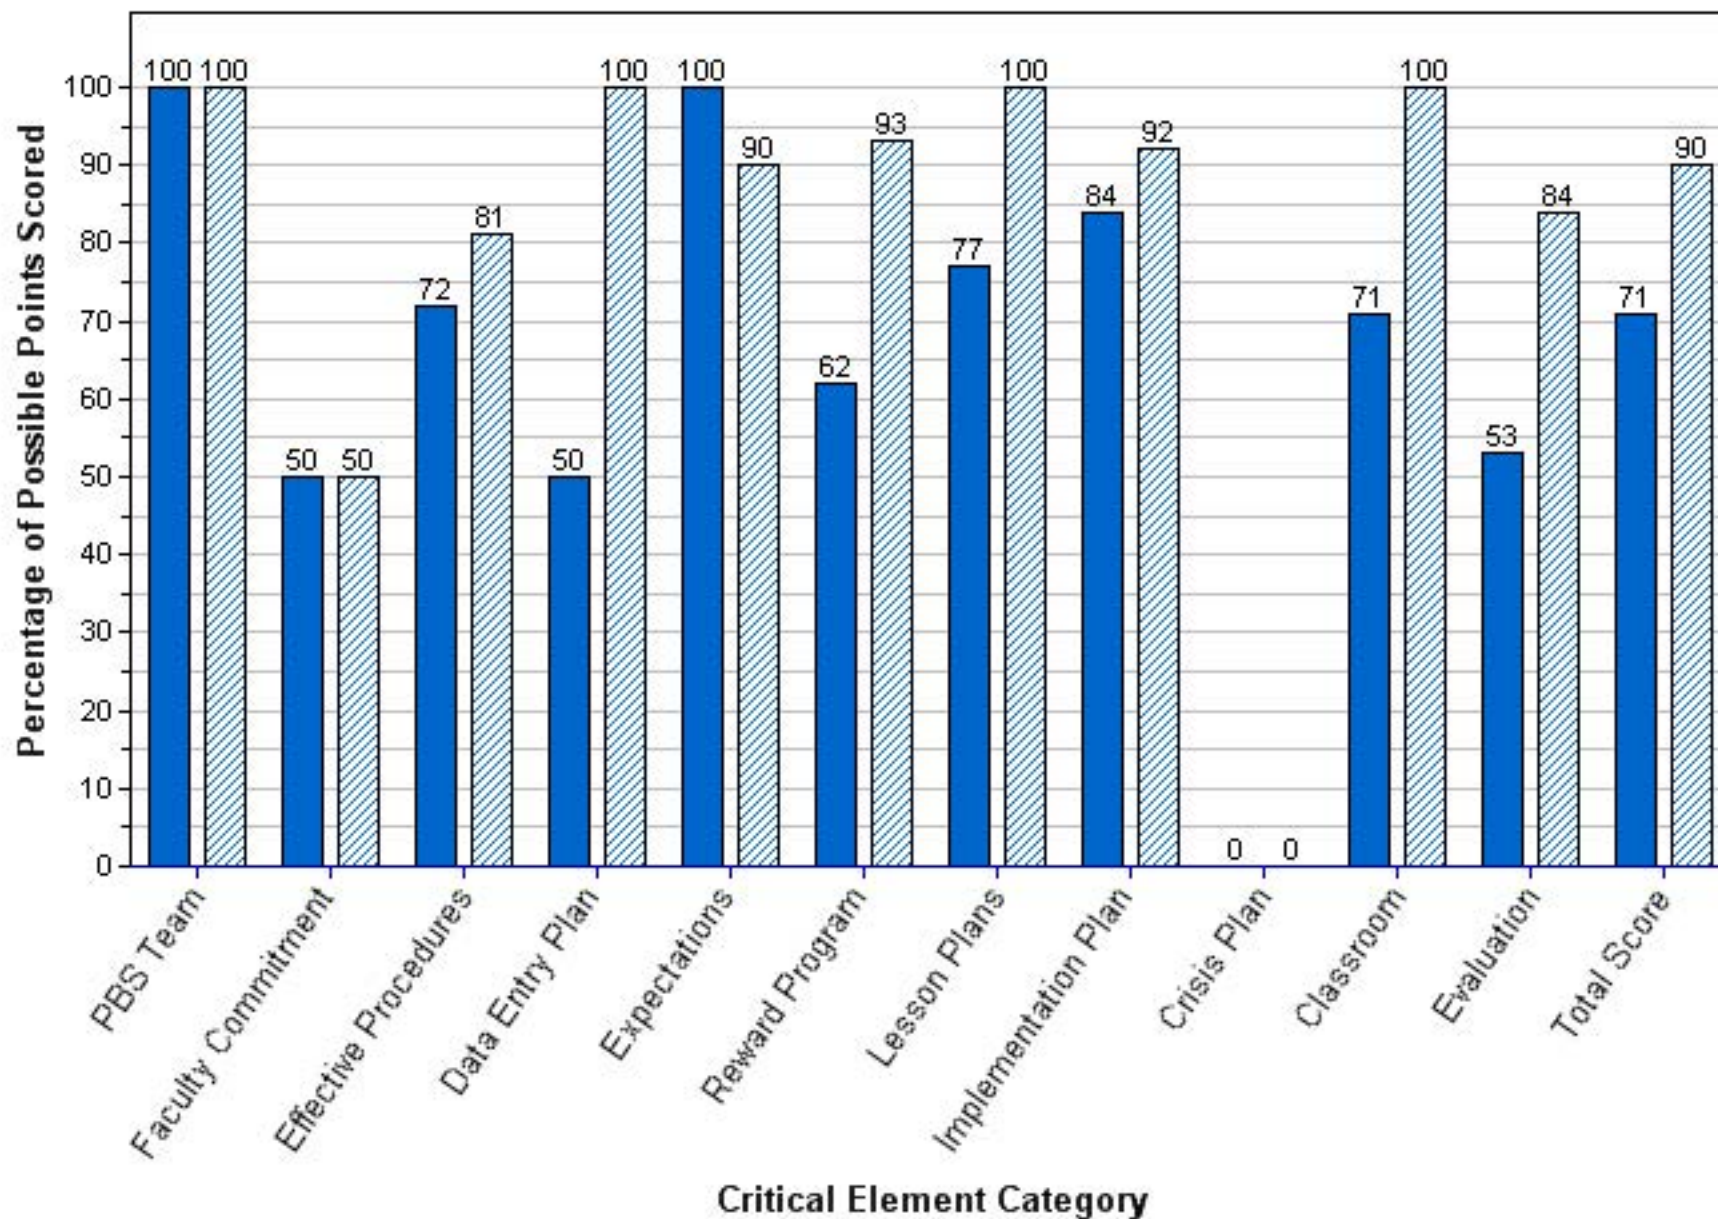

FRONTIER ELEMENTARY SCHOOL
Benchmark of Quality Score per Critical Element Category

2010-2011 2011-2012