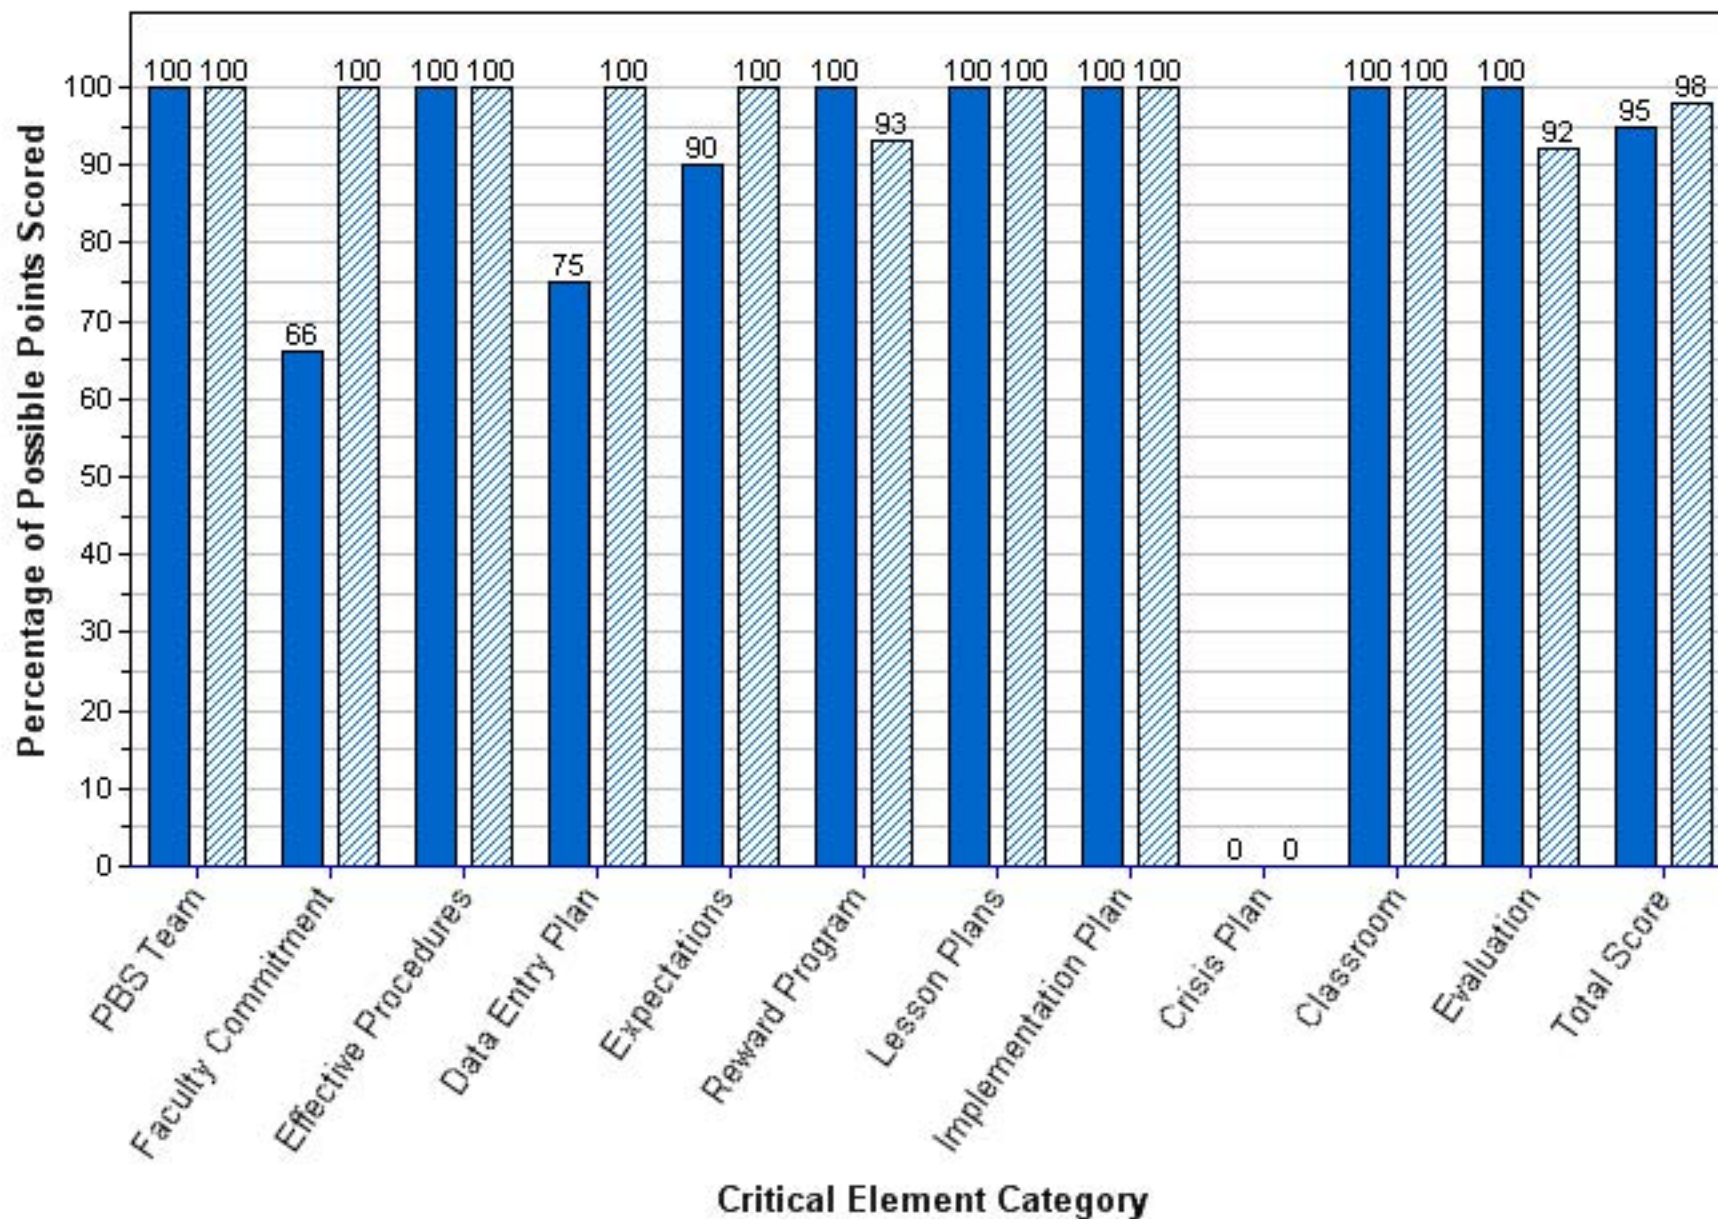

MADEIRA BEACH FUNDAMENTAL K-8

Benchmark of Quality Score per Critical Element Category

2010-2011   2011-2012