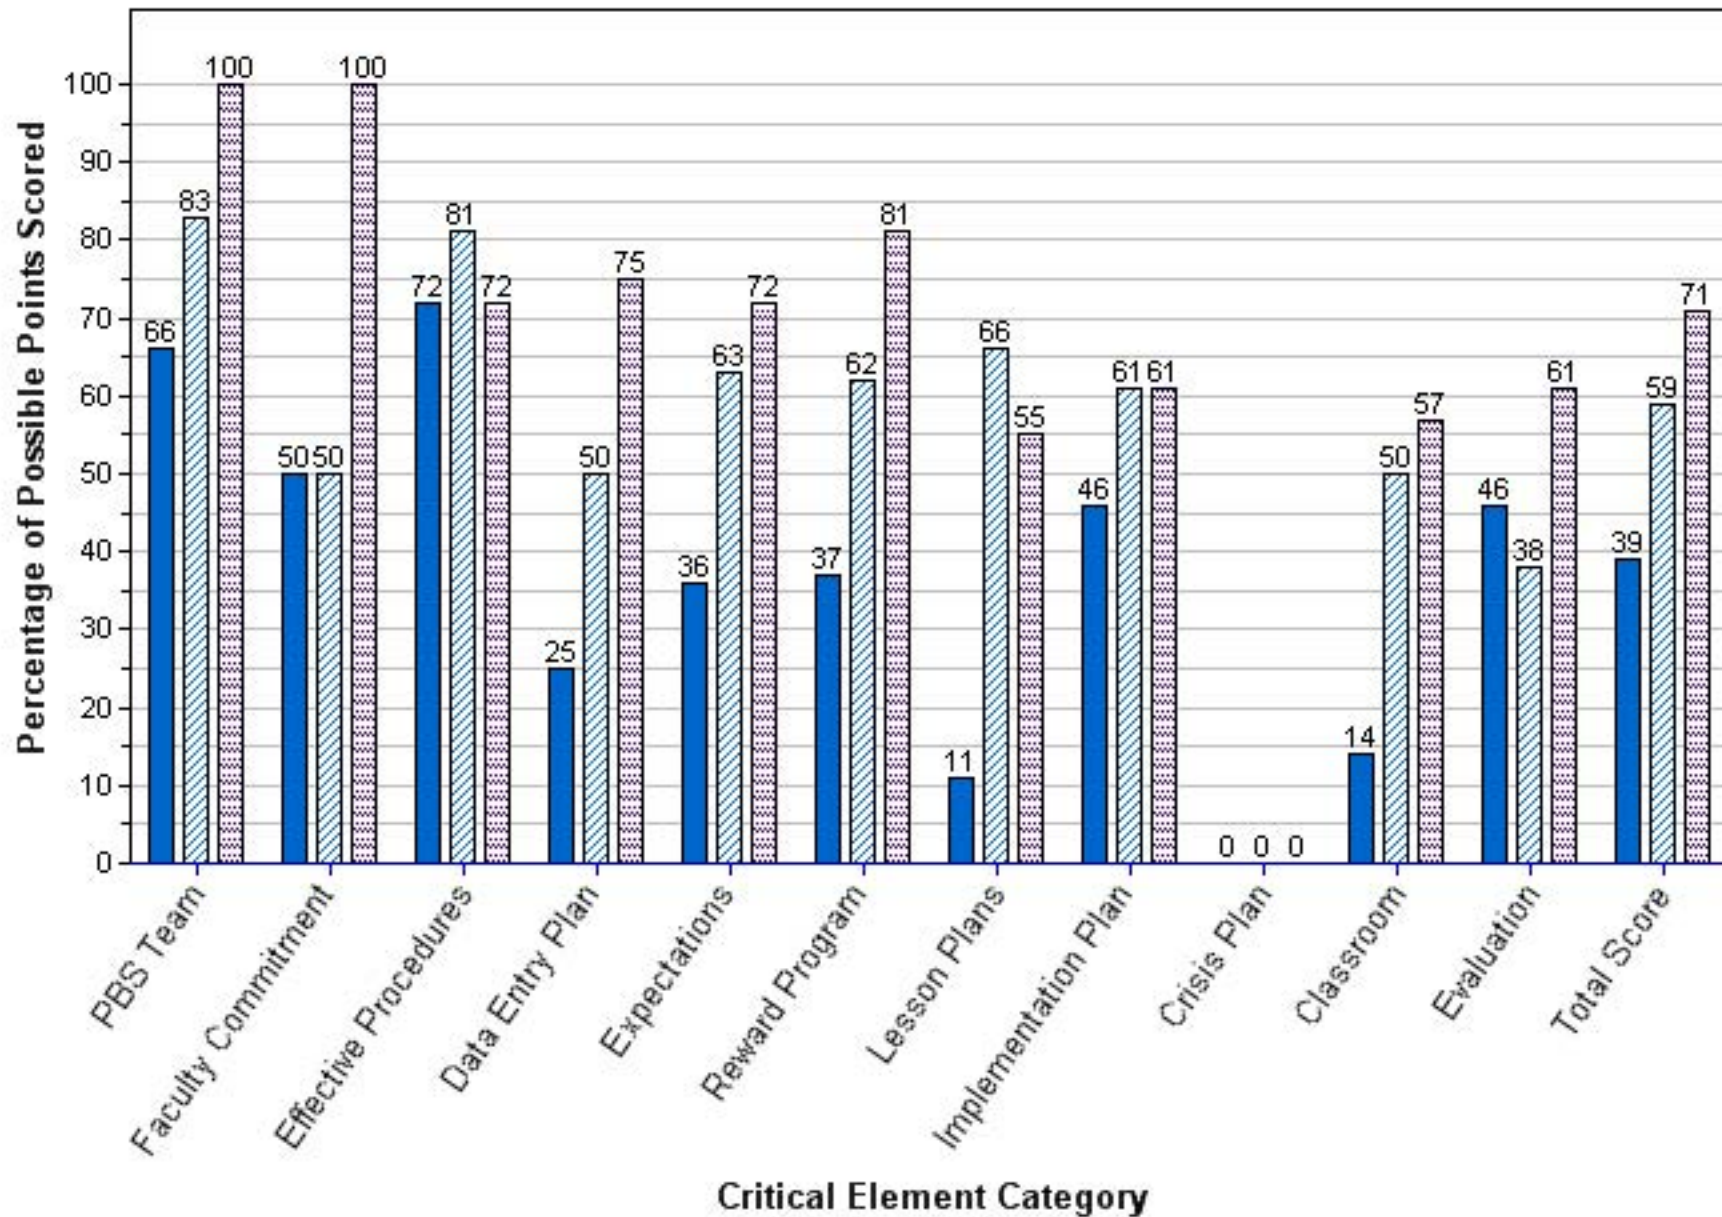

BAYSIDE HIGH SCHOOL

Benchmark of Quality Score per Critical Element Category

2009-2010   2010-2011   2011-2012