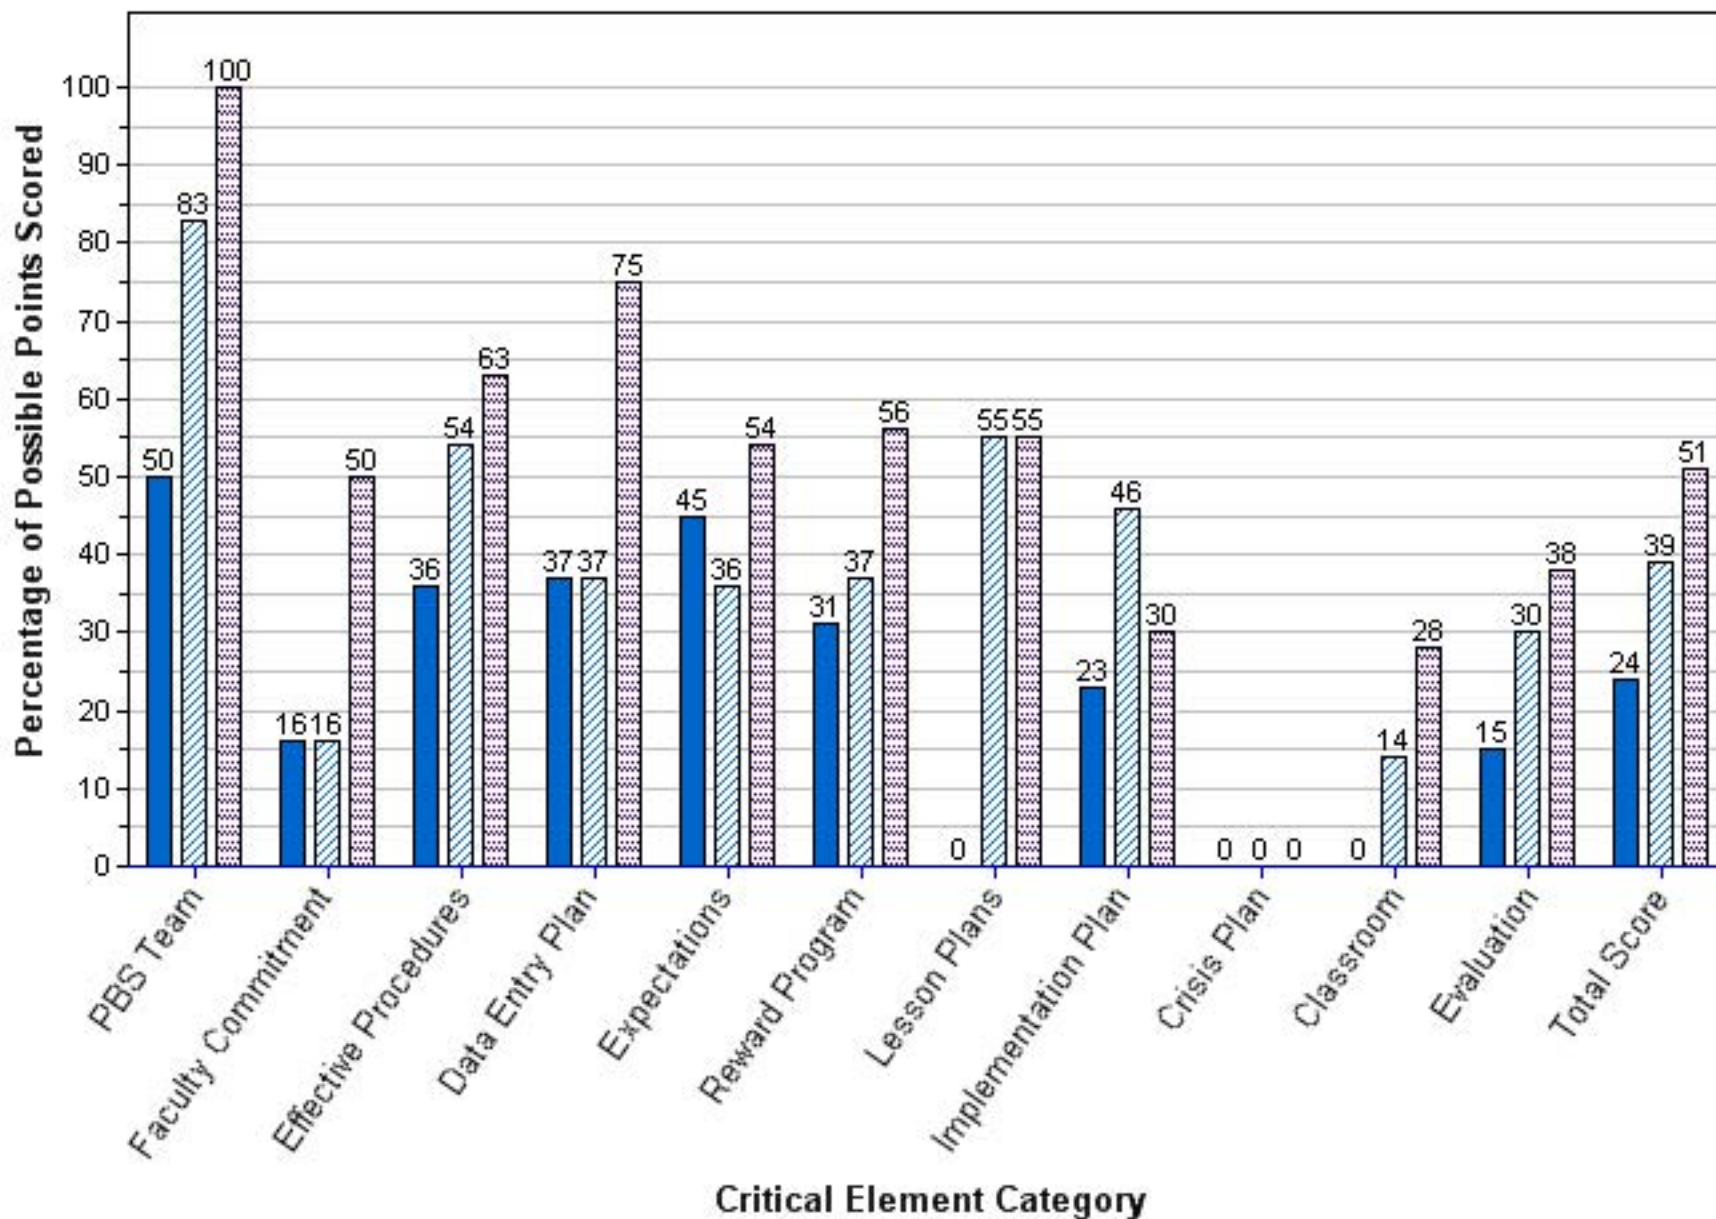

AZALEA MIDDLE SCHOOL

Benchmark of Quality Score per Critical Element Category

■ 2009-2010
 2010-2011
 2011-2012