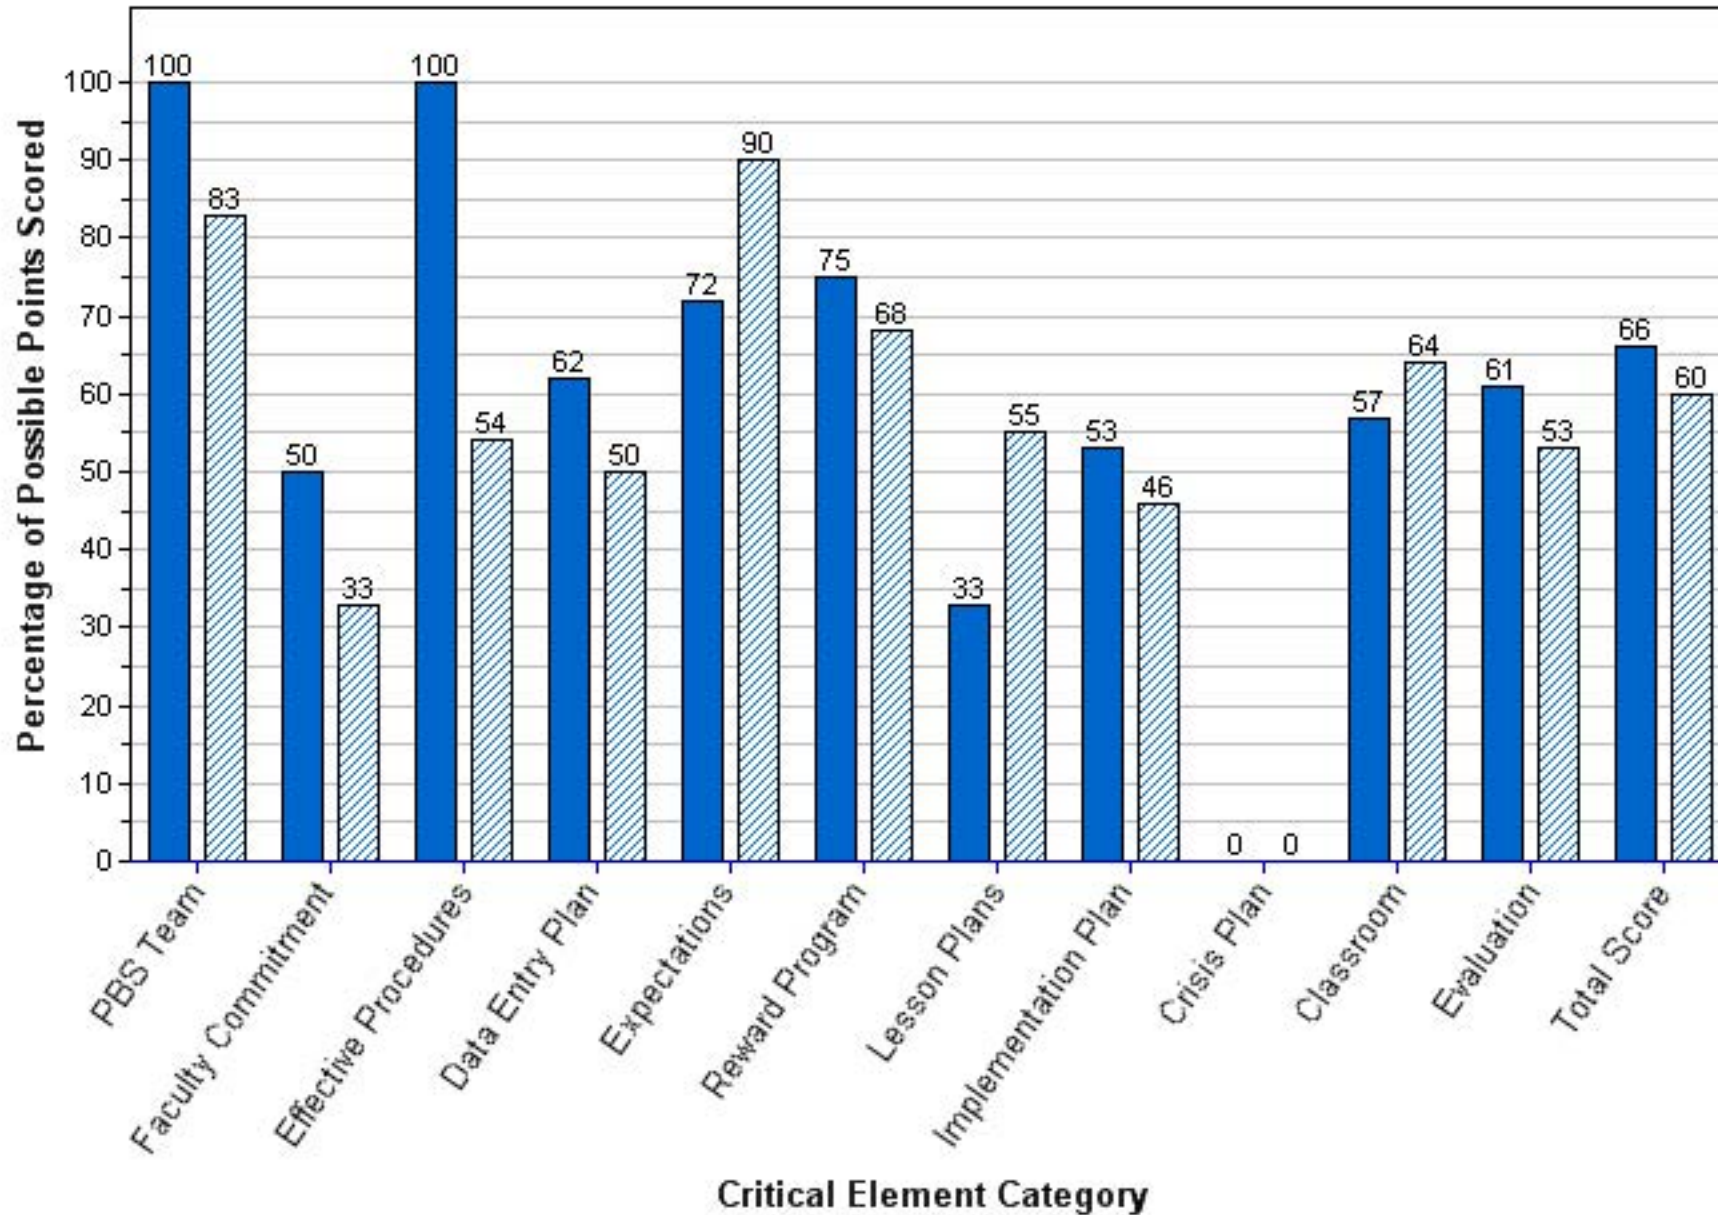

SOUTHERN OAK ELEMENTARY SCHOOL
Benchmark of Quality Score per Critical Element Category

■ 2010-2011   ▨ 2011-2012