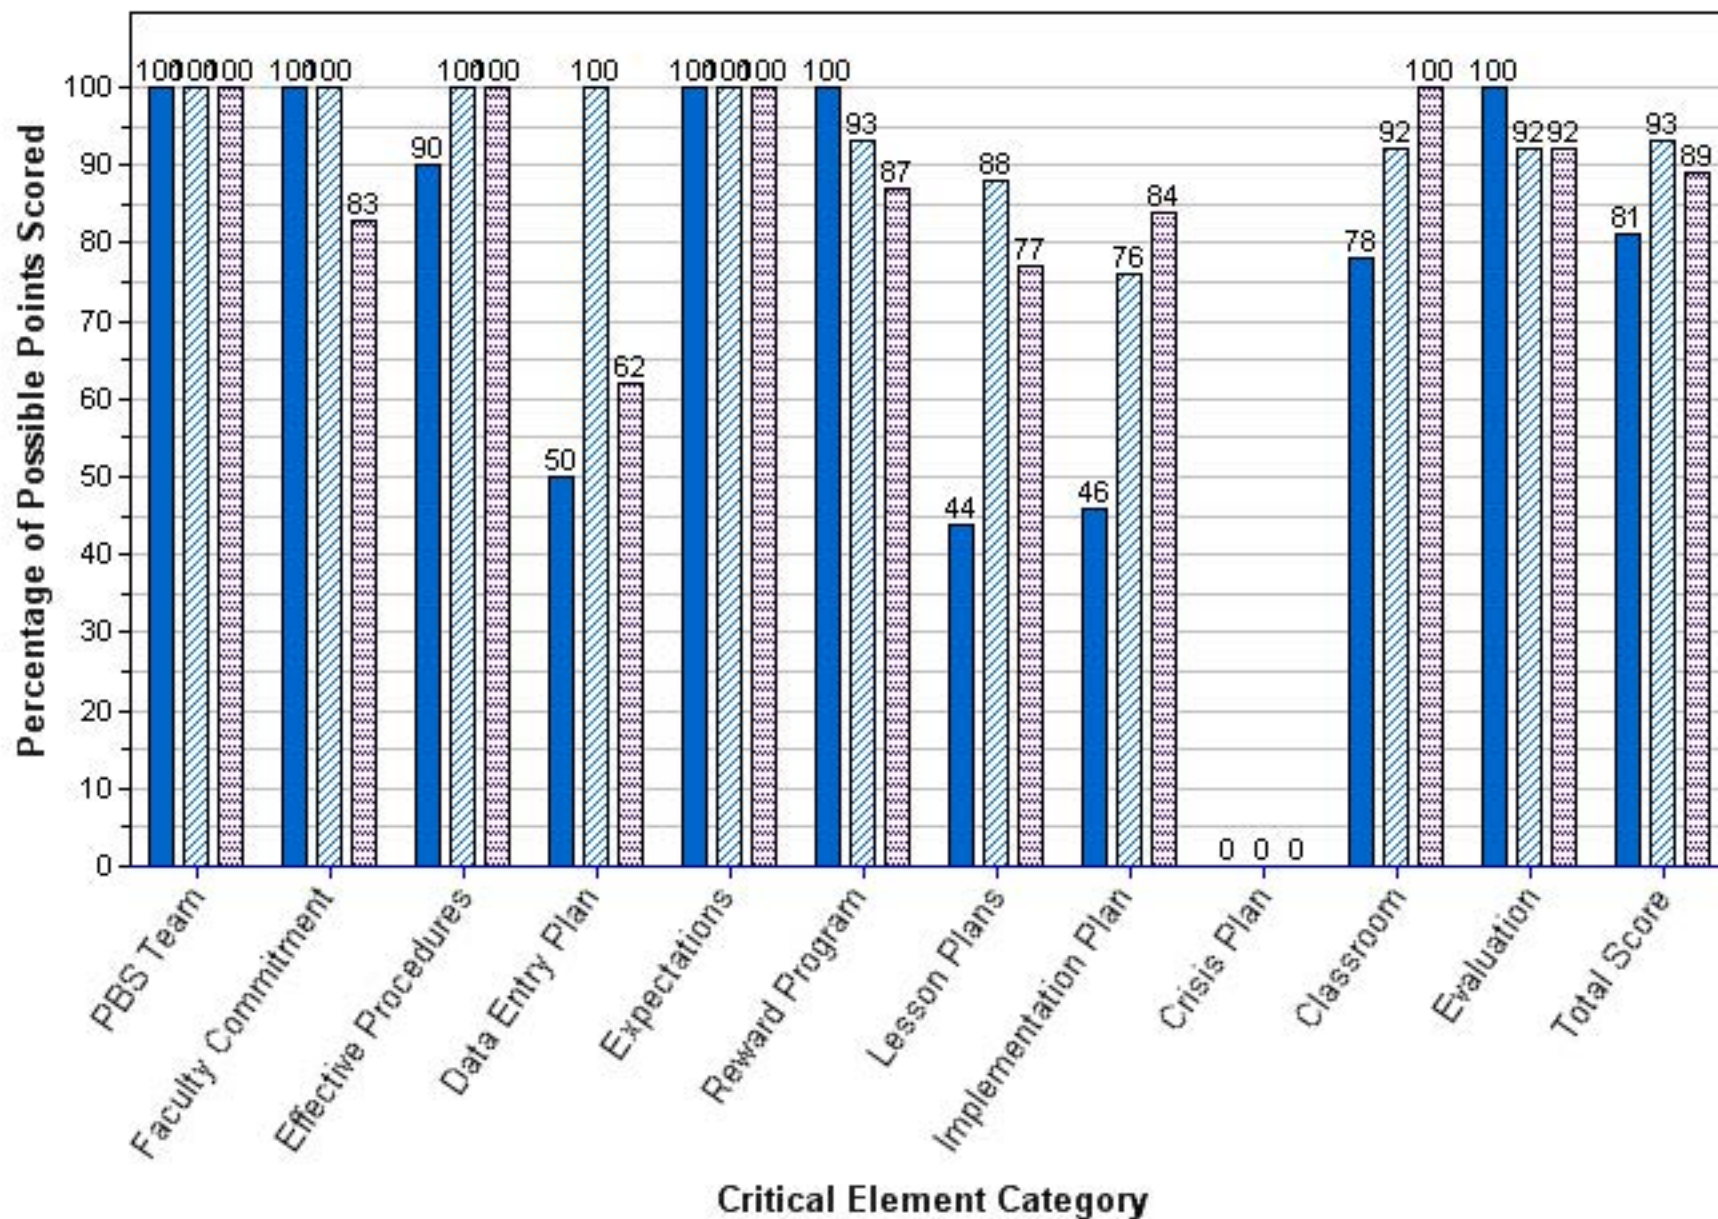

DOUG JAMERSON ELEMENTARY SCHOOL
Benchmark of Quality Score per Critical Element Category

2009-2010   2010-2011   2011-2012