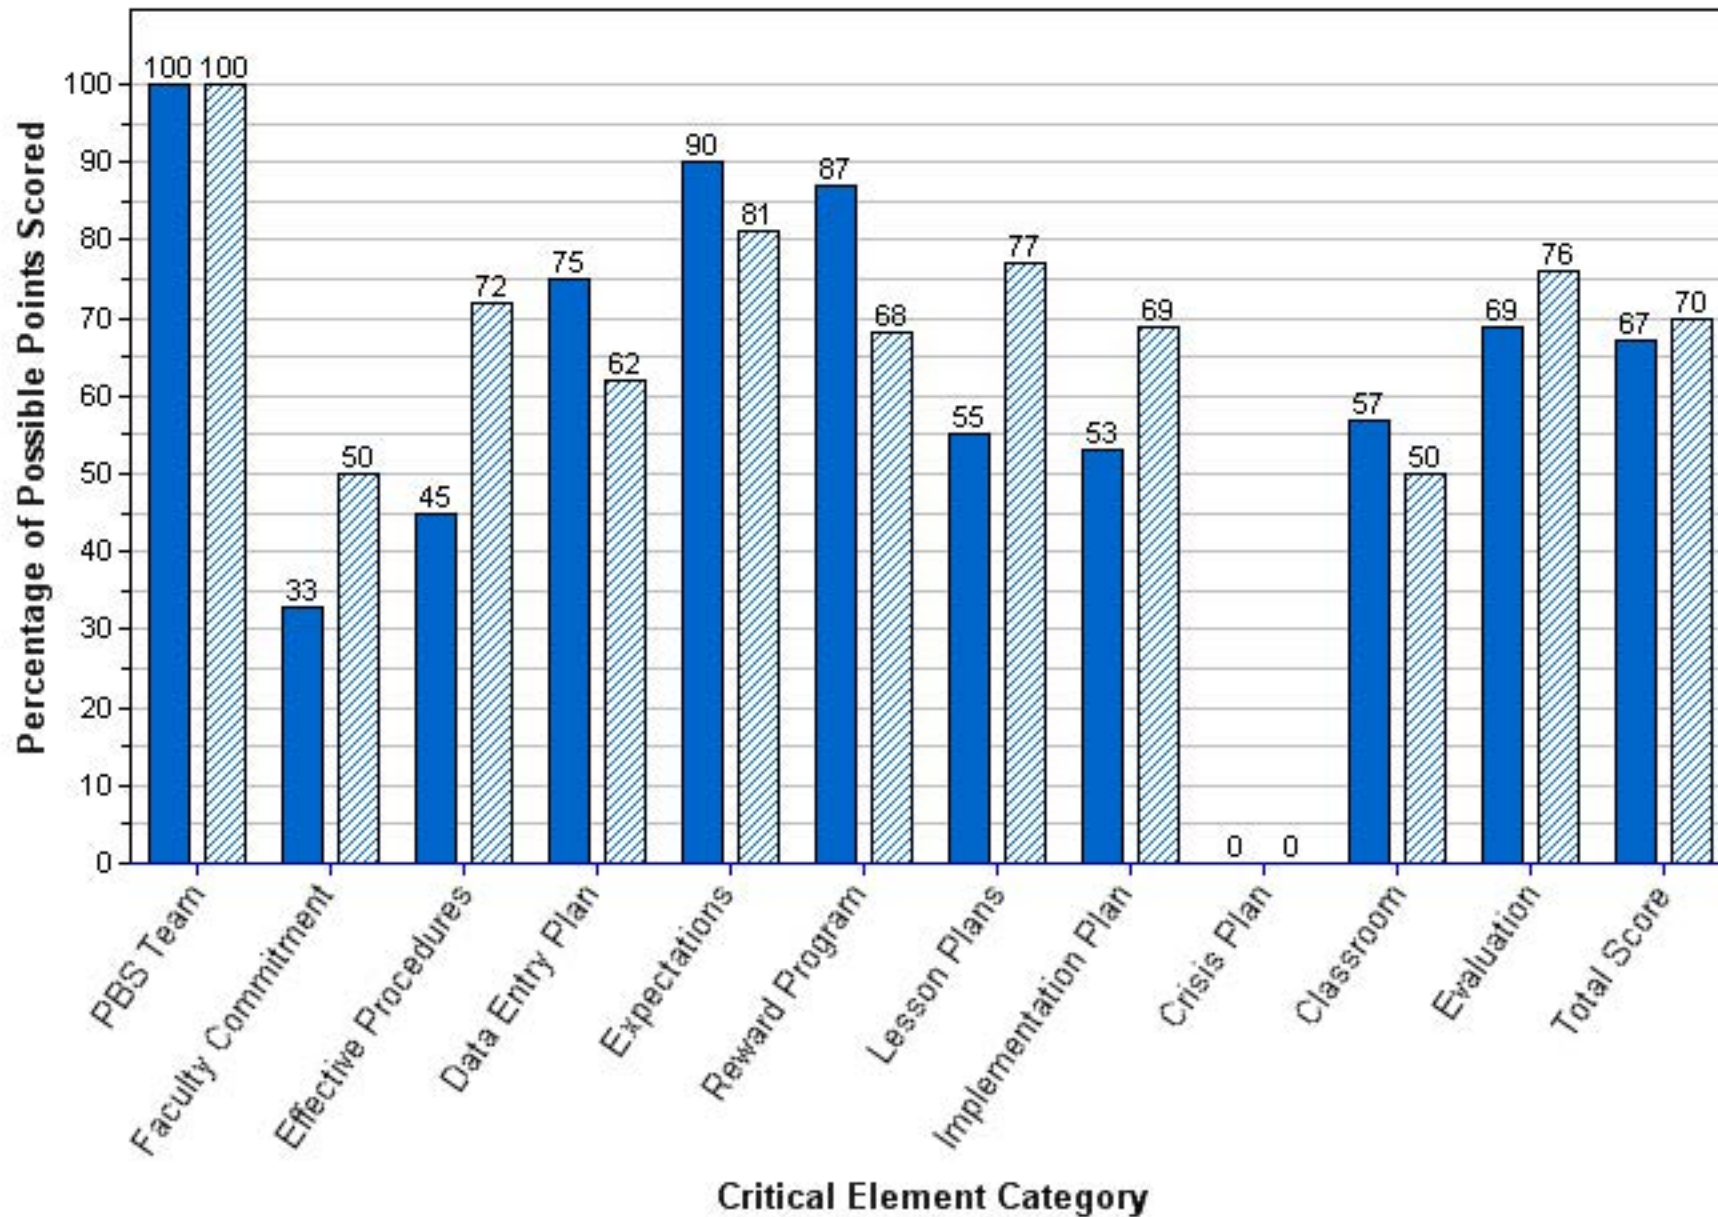

NORTH SHORE ELEMENTARY SCHOOL
Benchmark of Quality Score per Critical Element Category

2010-2011 2011-2012