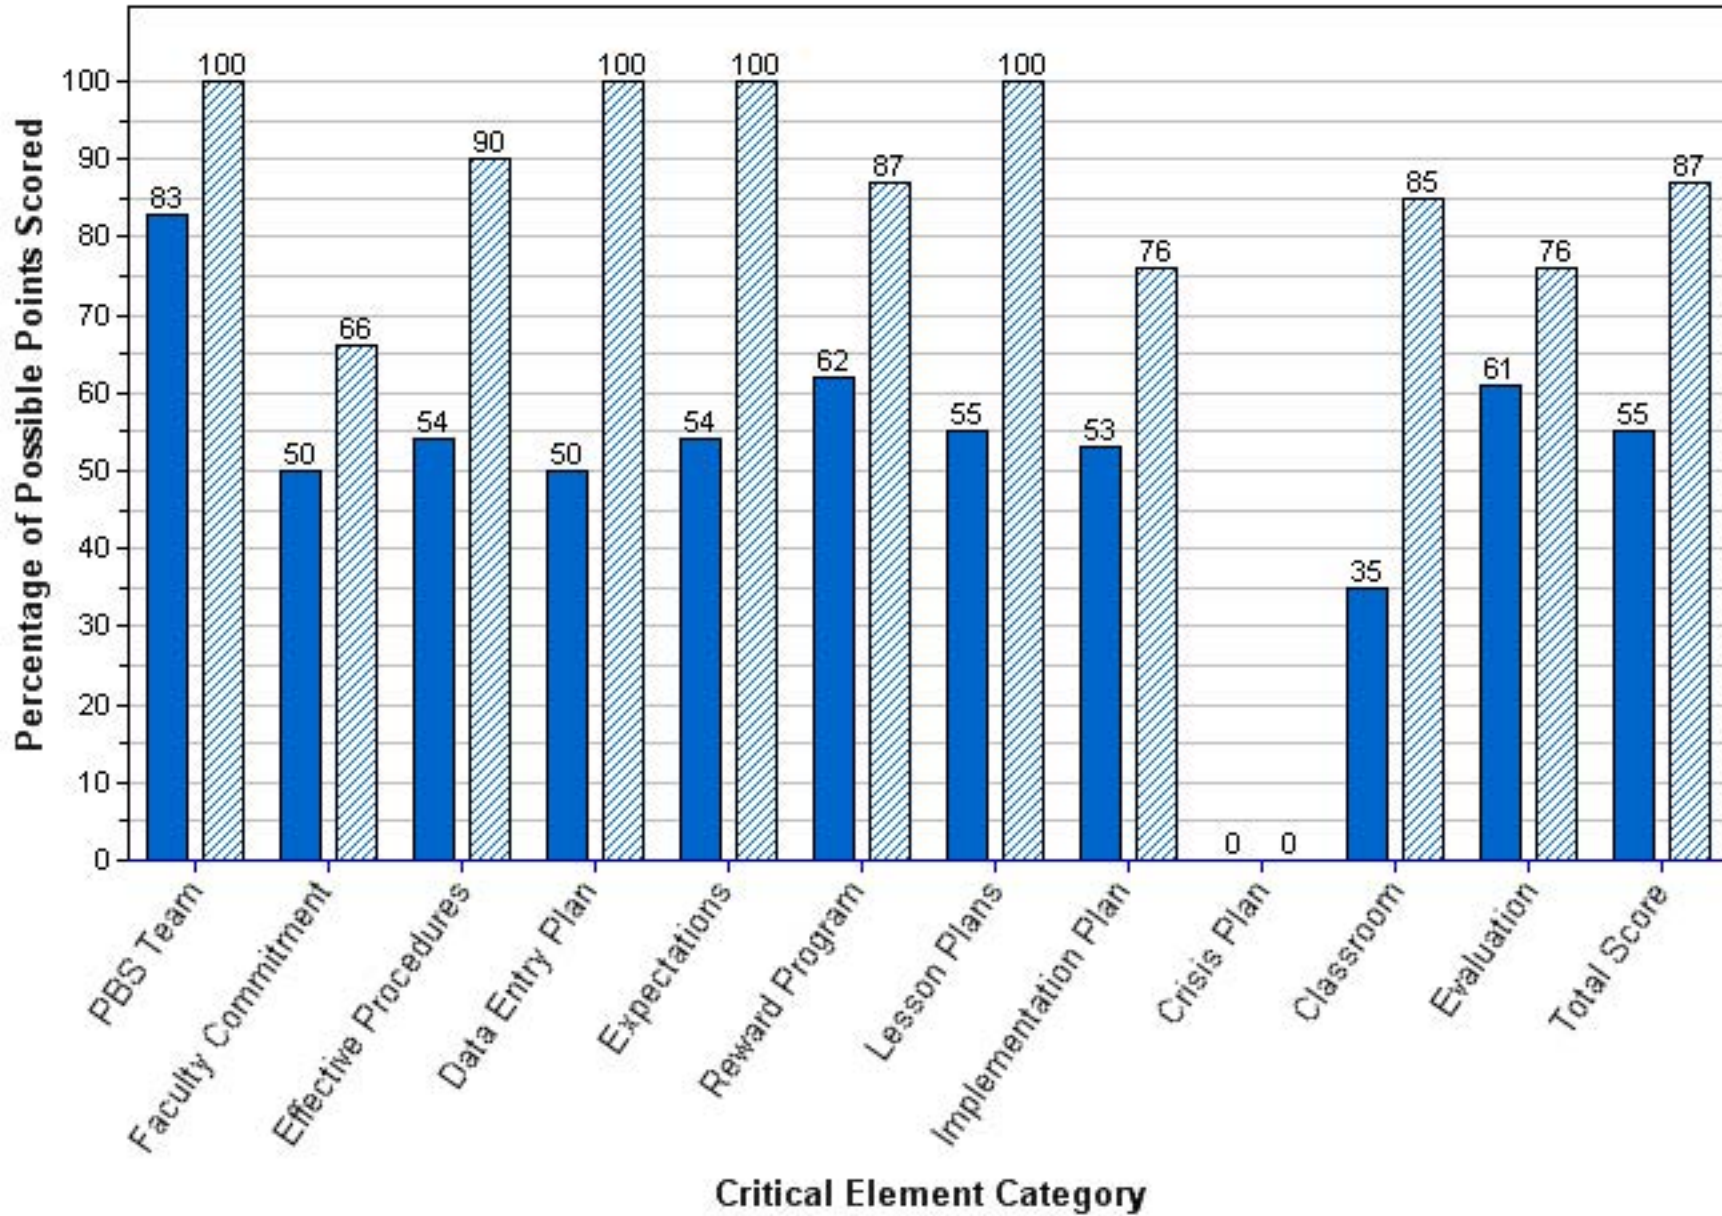

CALVIN HUNSINGER SCHOOL

Benchmark of Quality Score per Critical Element Category

2010-2011 2011-2012