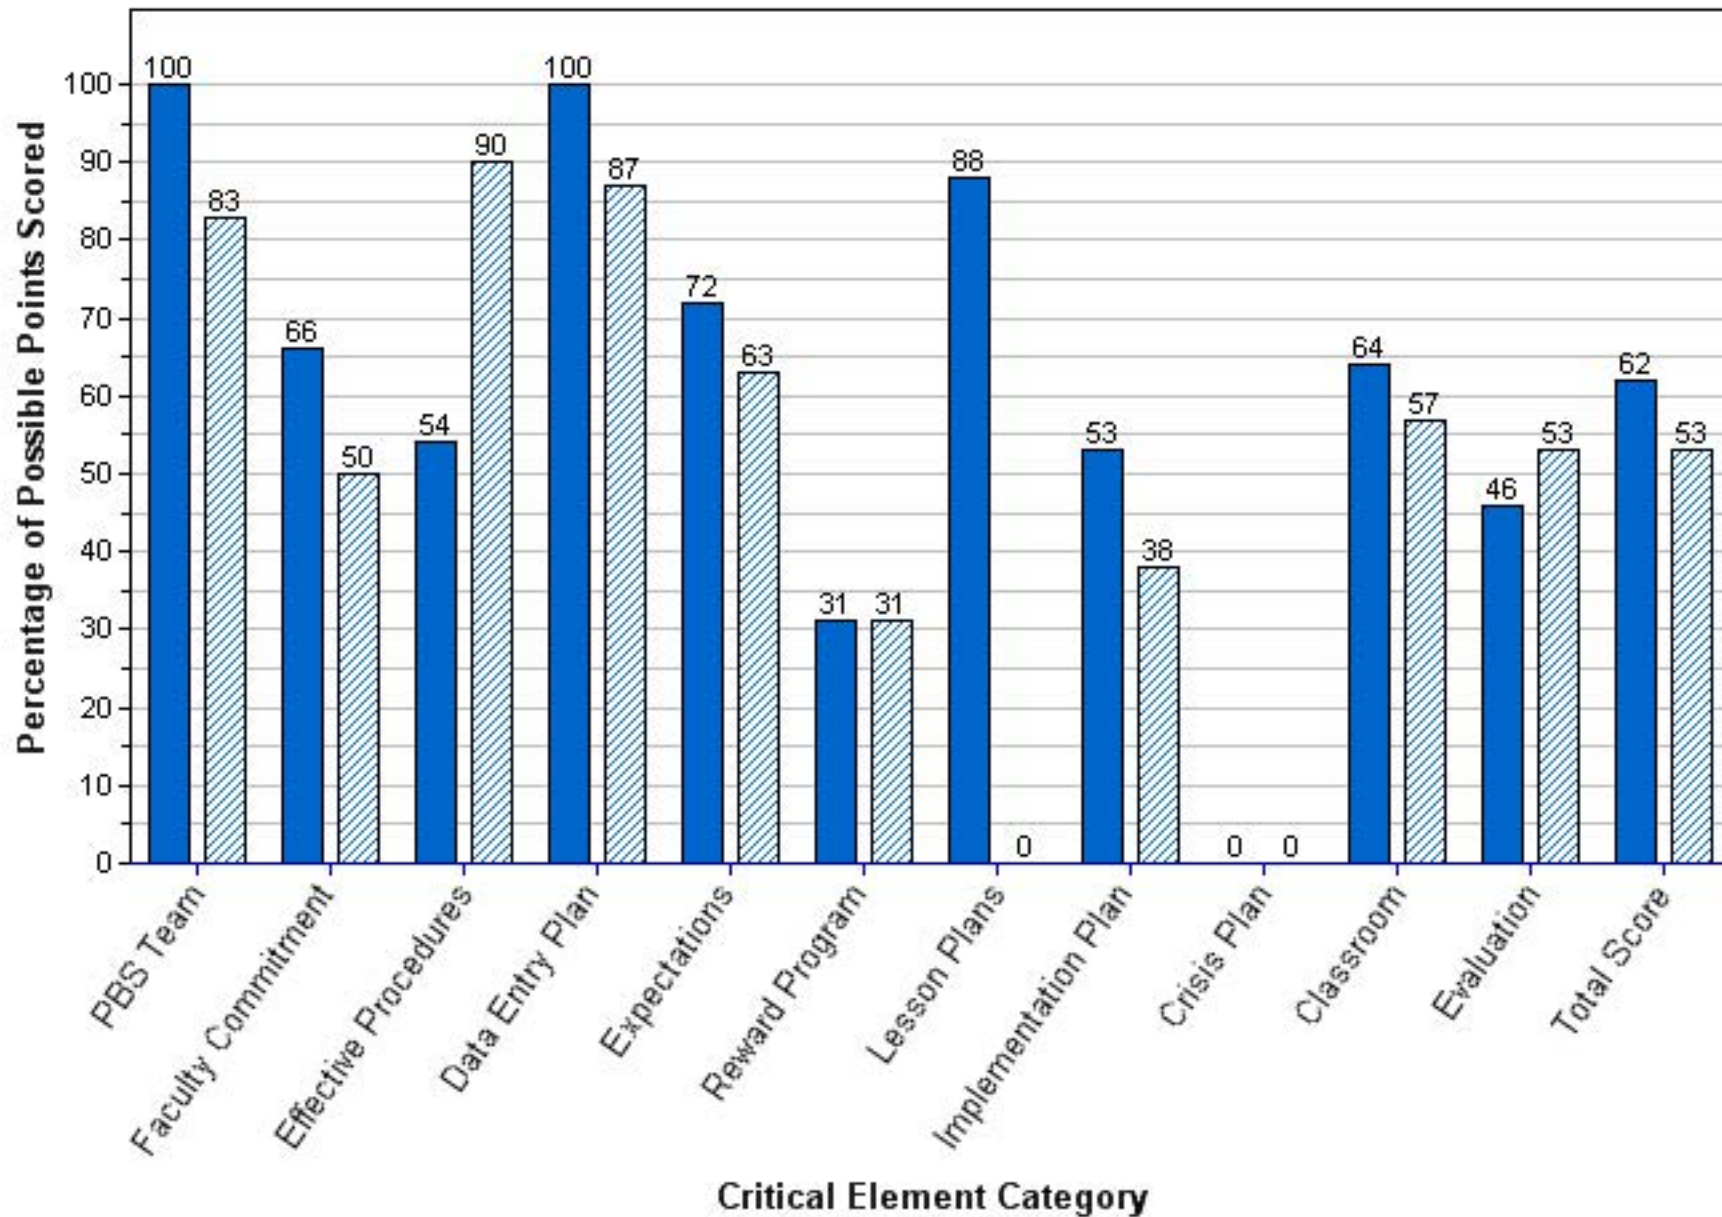

LAKWOOD ELEMENTARY SCHOOL

Benchmark of Quality Score per Critical Element Category

2010-2011 2011-2012