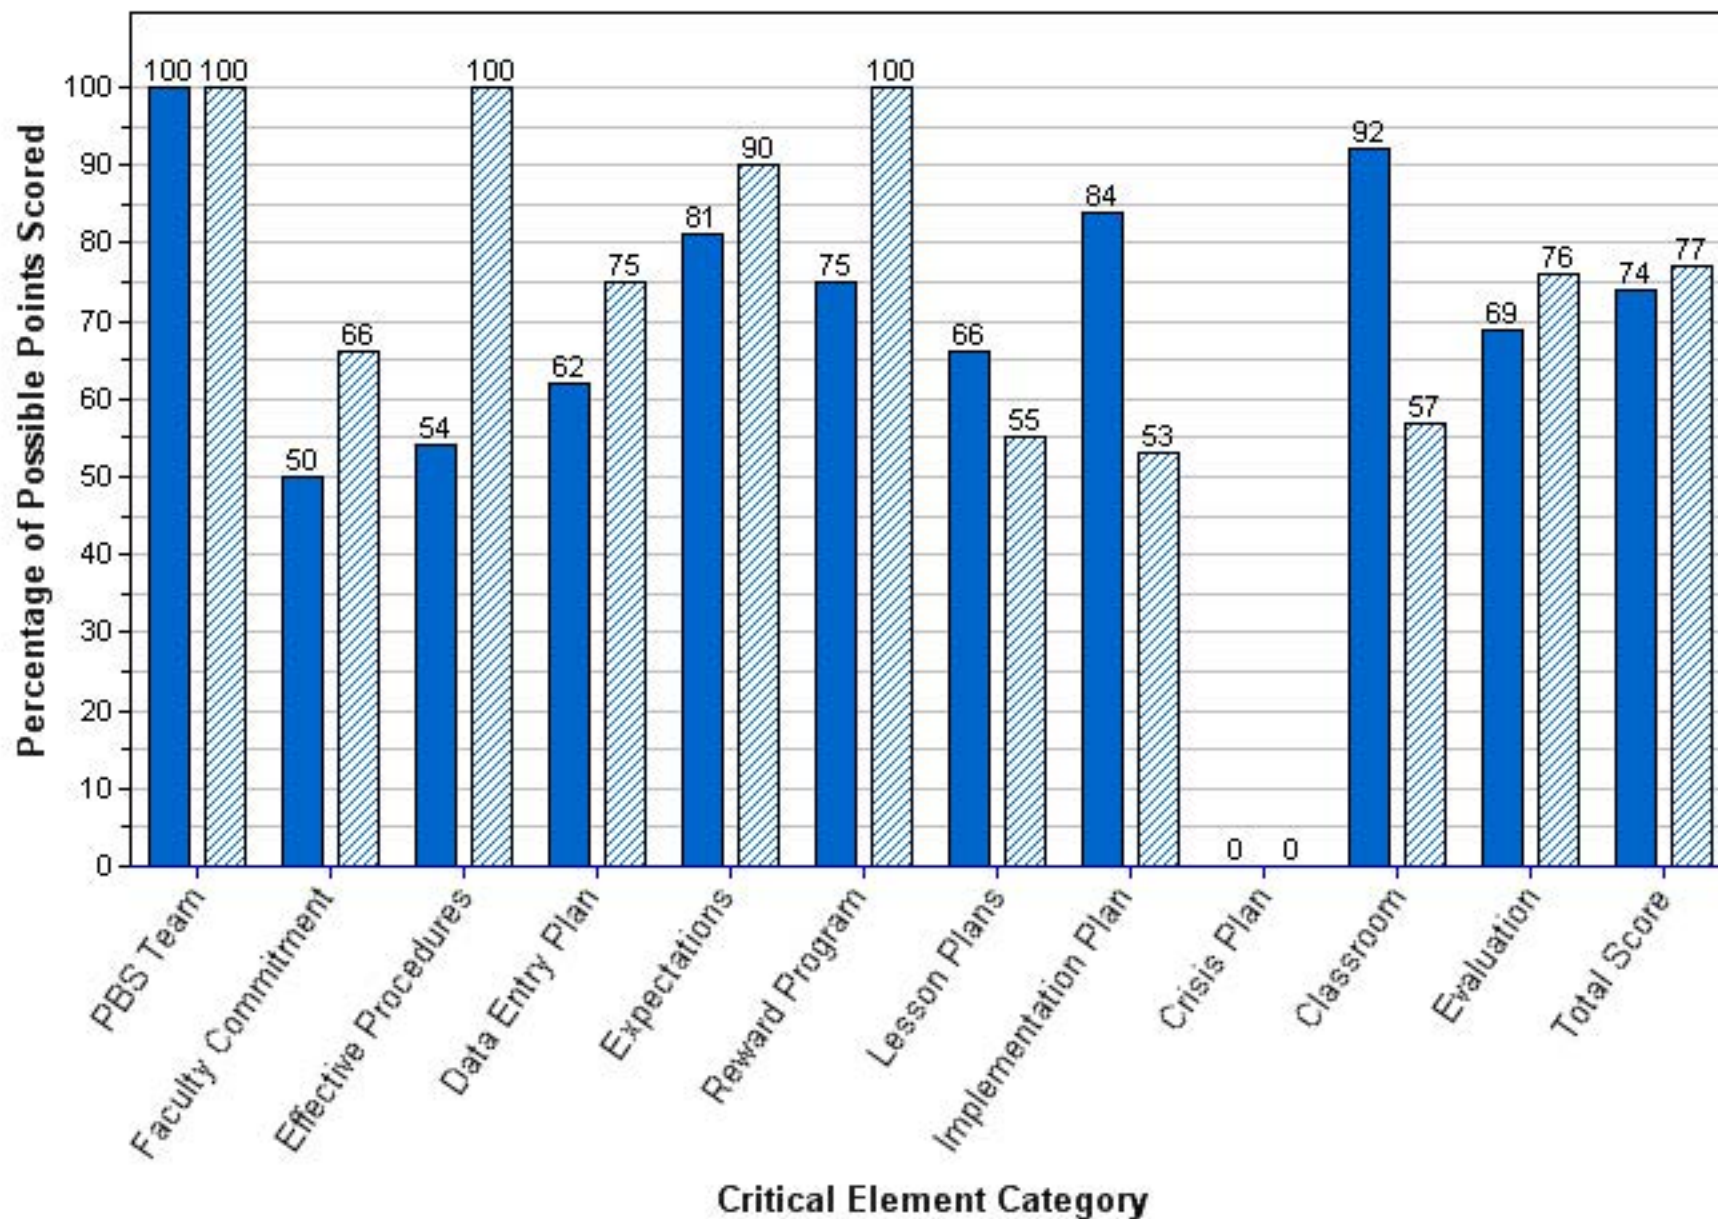

MORGAN FITZGERALD MIDDLE SCHOOL
Benchmark of Quality Score per Critical Element Category

2010-2011 2011-2012