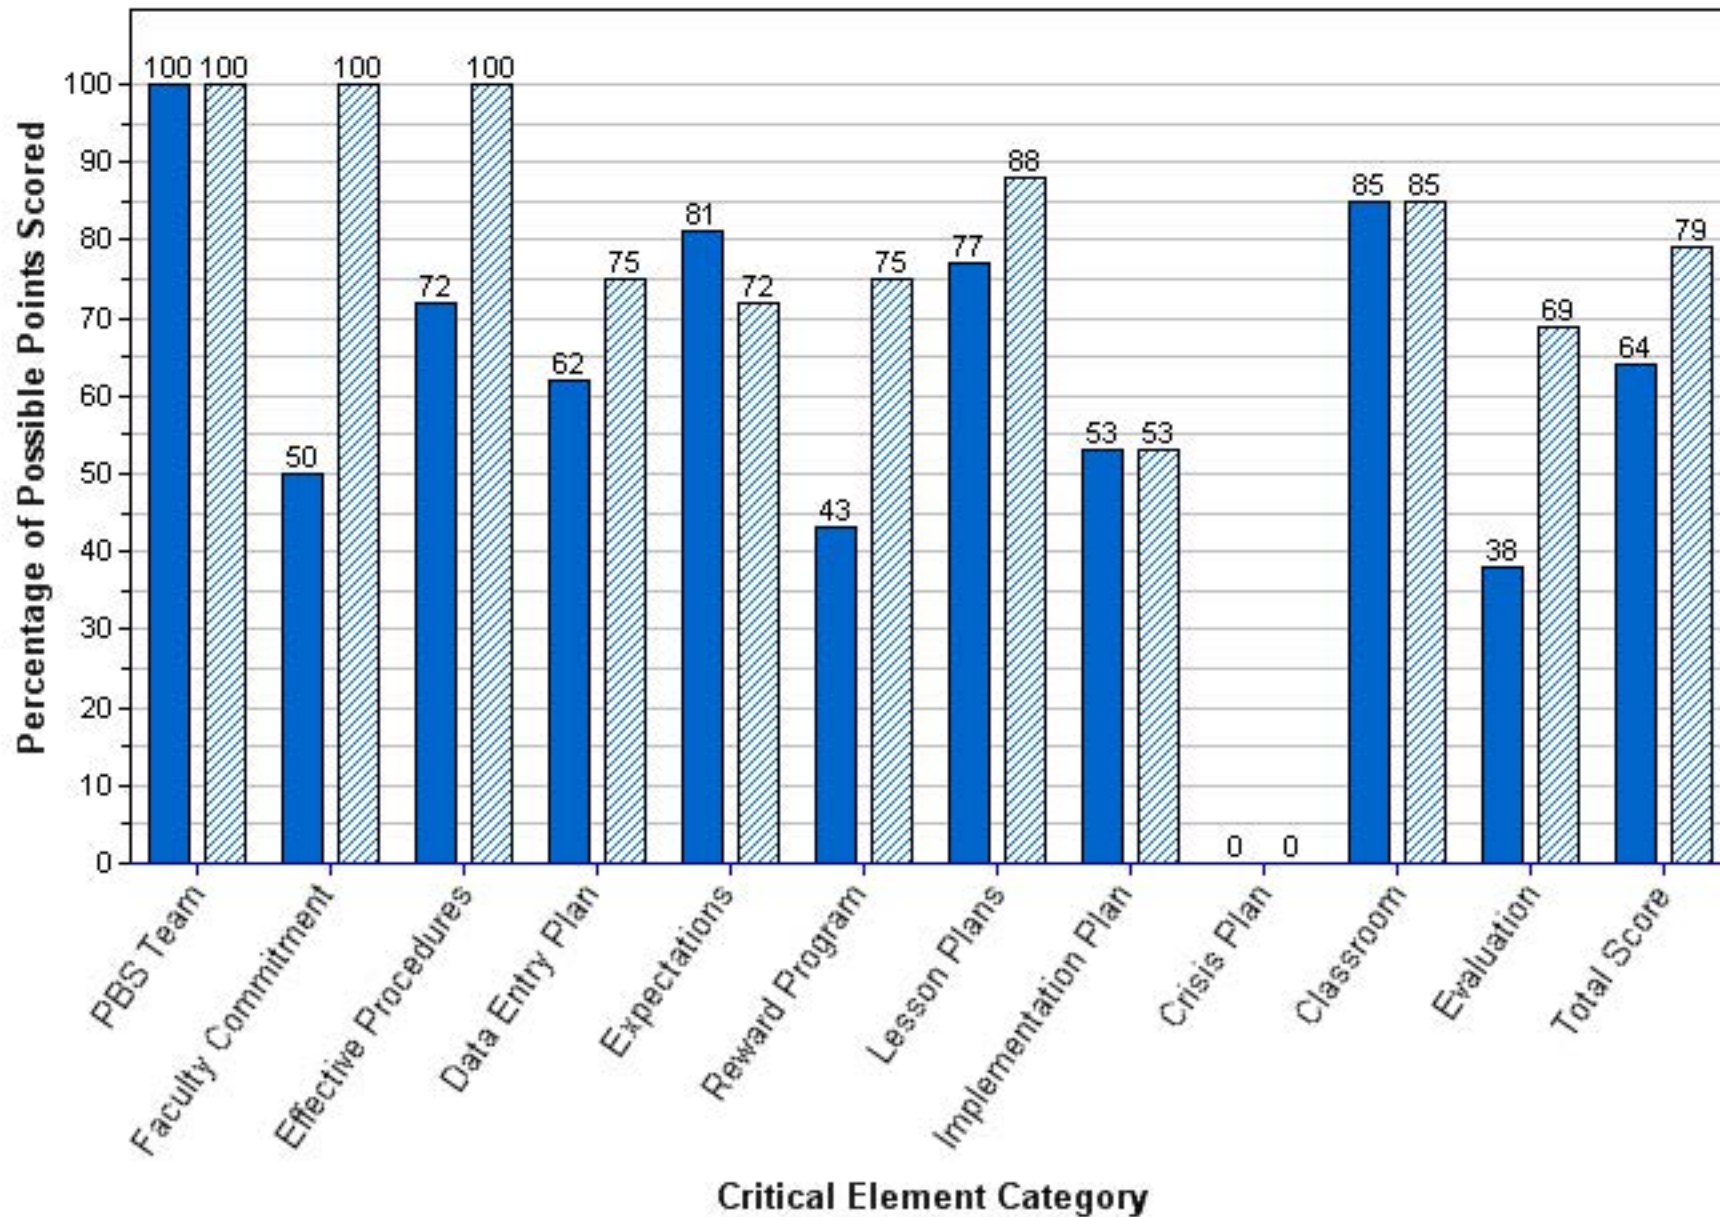

DUNEDIN ELEMENTARY SCHOOL
Benchmark of Quality Score per Critical Element Category

■ 2010-2011 ▨ 2011-2012

DUNEDIN HIGH SCHOOL

Benchmark of Quality Score per Critical Element Category

2010-2011 2011-2012

DUNEDIN HIGHLAND MIDDLE SCHOOL
Benchmark of Quality Score per Critical Element Category