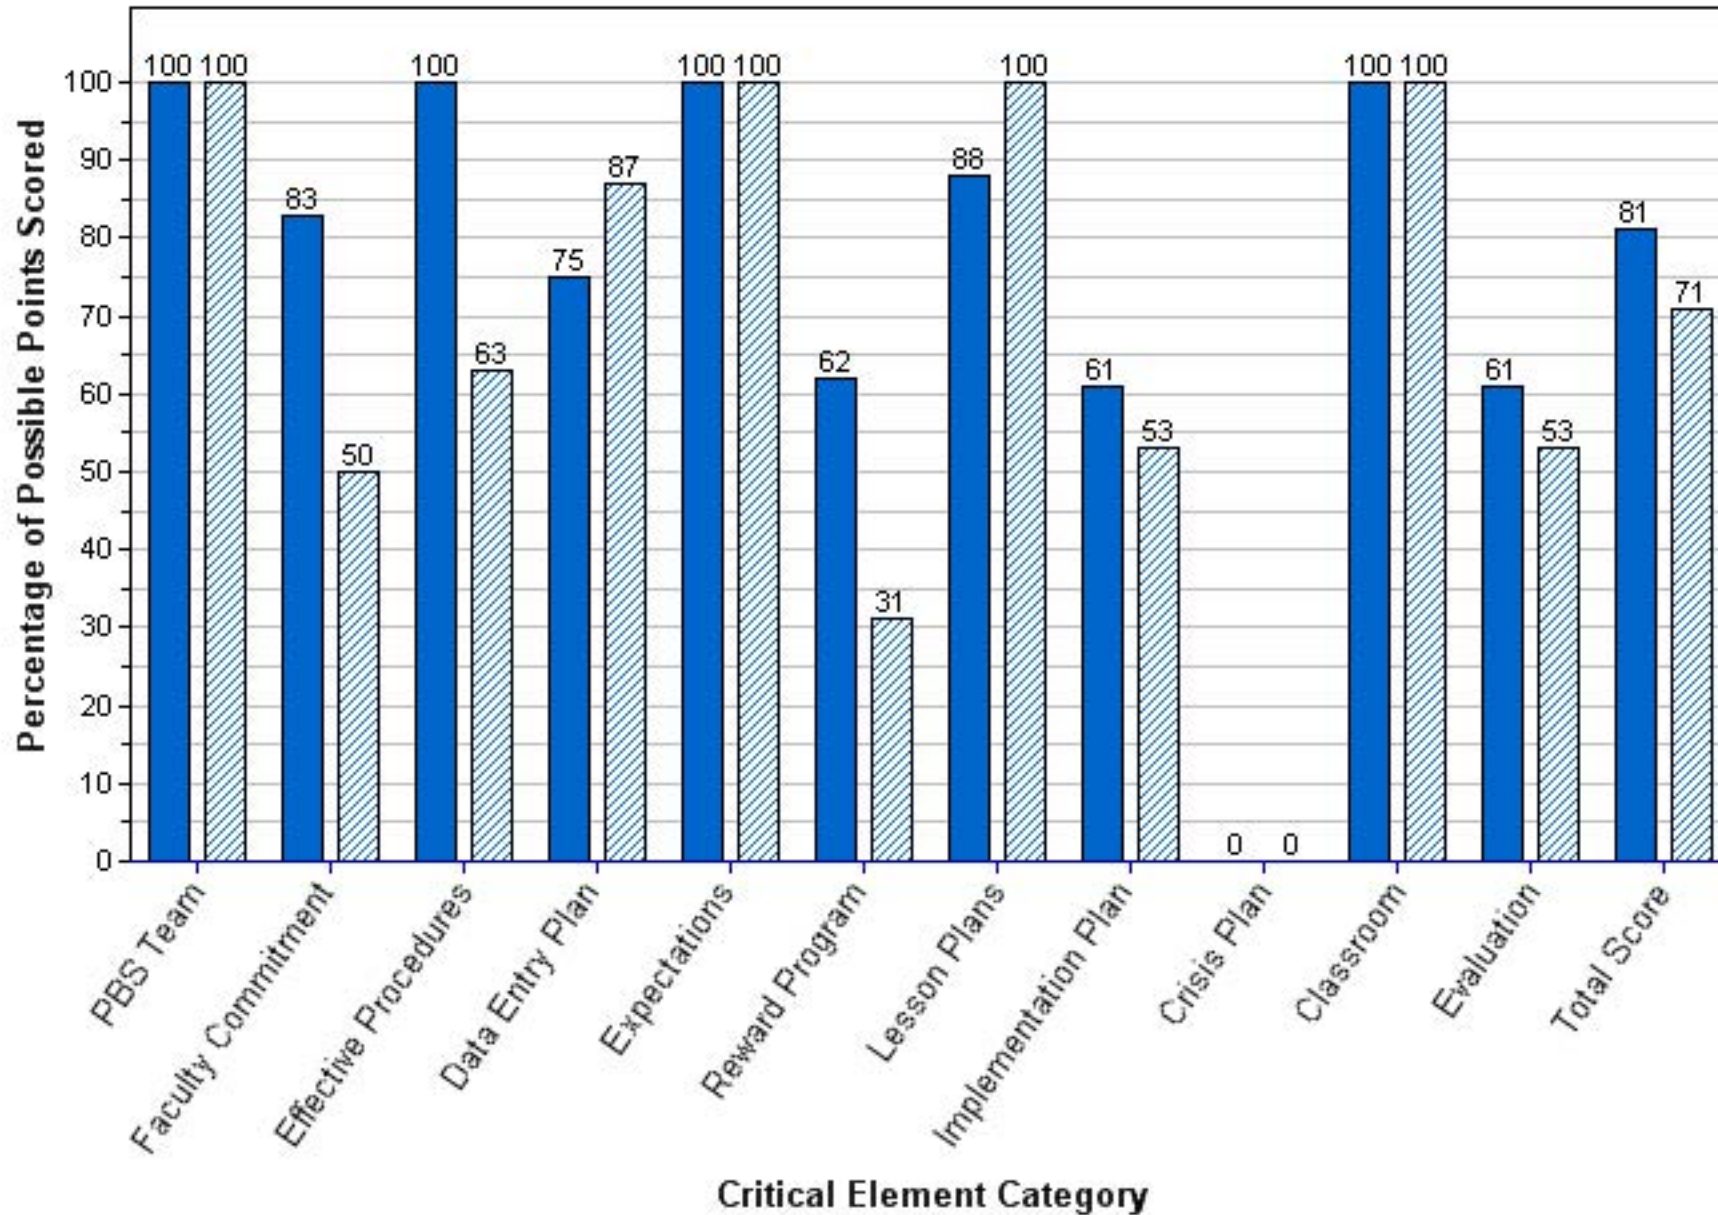

SHORE ACRES ELEMENTARY SCHOOL
Benchmark of Quality Score per Critical Element Category

2010-2011 2011-2012