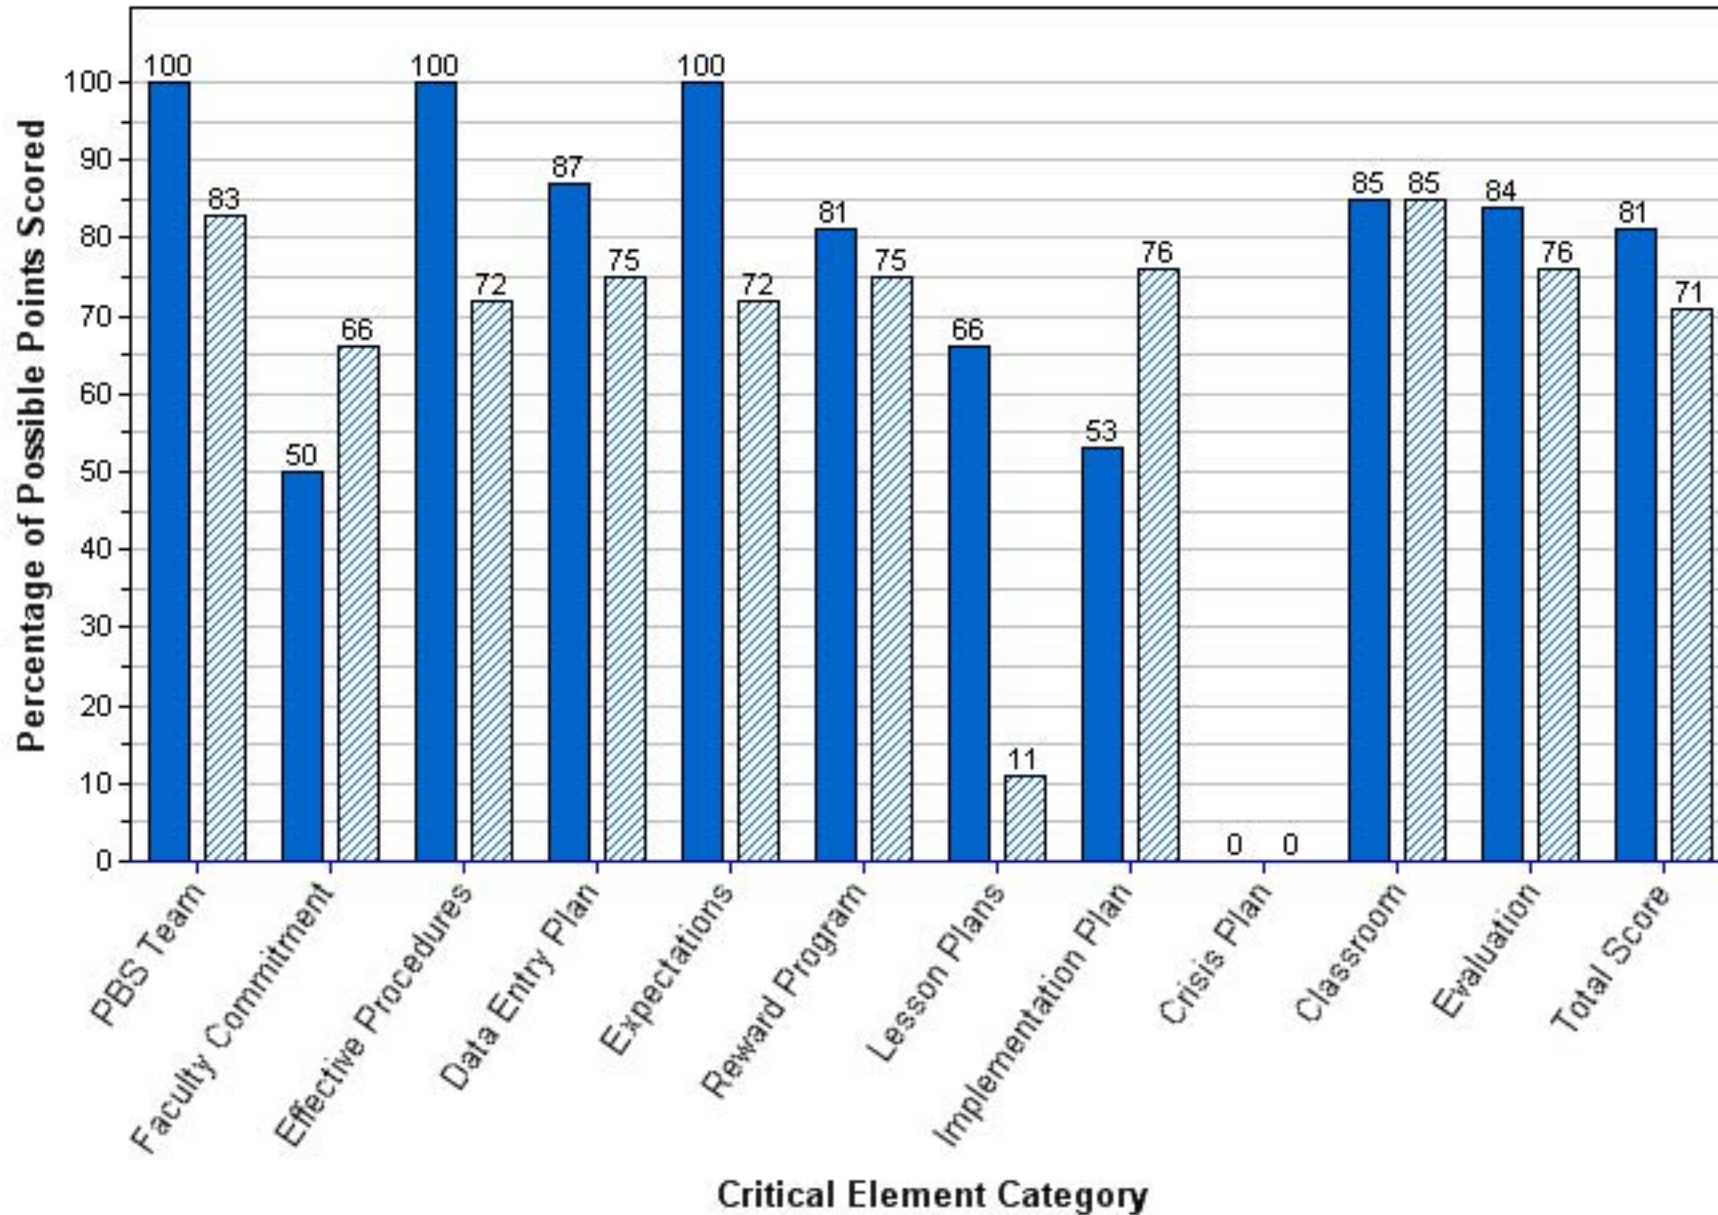

HIGHLAND LAKES ELEMENTARY SCHOOL
Benchmark of Quality Score per Critical Element Category

2010-2011 2011-2012