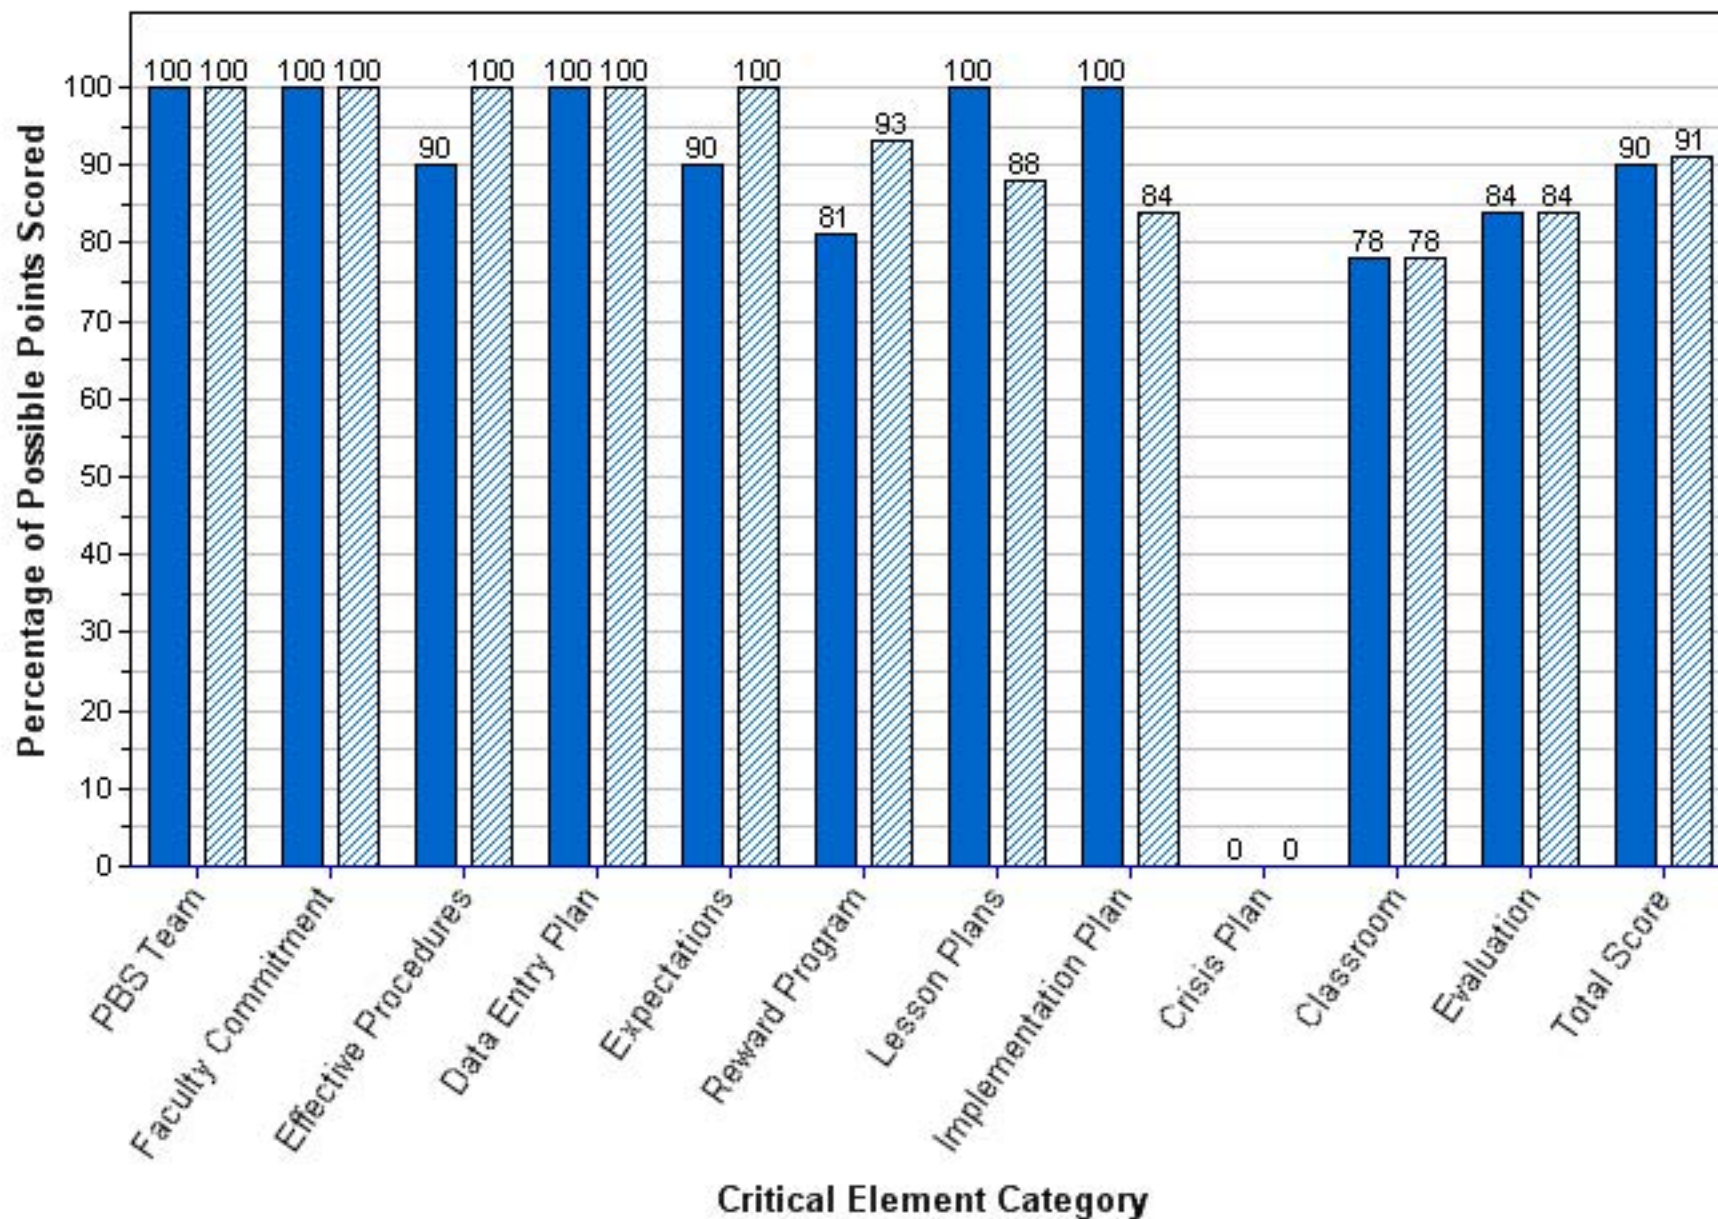

SANDERLIN IB WORLD SCHOOL

Benchmark of Quality Score per Critical Element Category

2009-2010 2010-2011 2011-2012

SANDY LANE ELEMENTARY SCHOOL
Benchmark of Quality Score per Critical Element Category

2010-2011 2011-2012