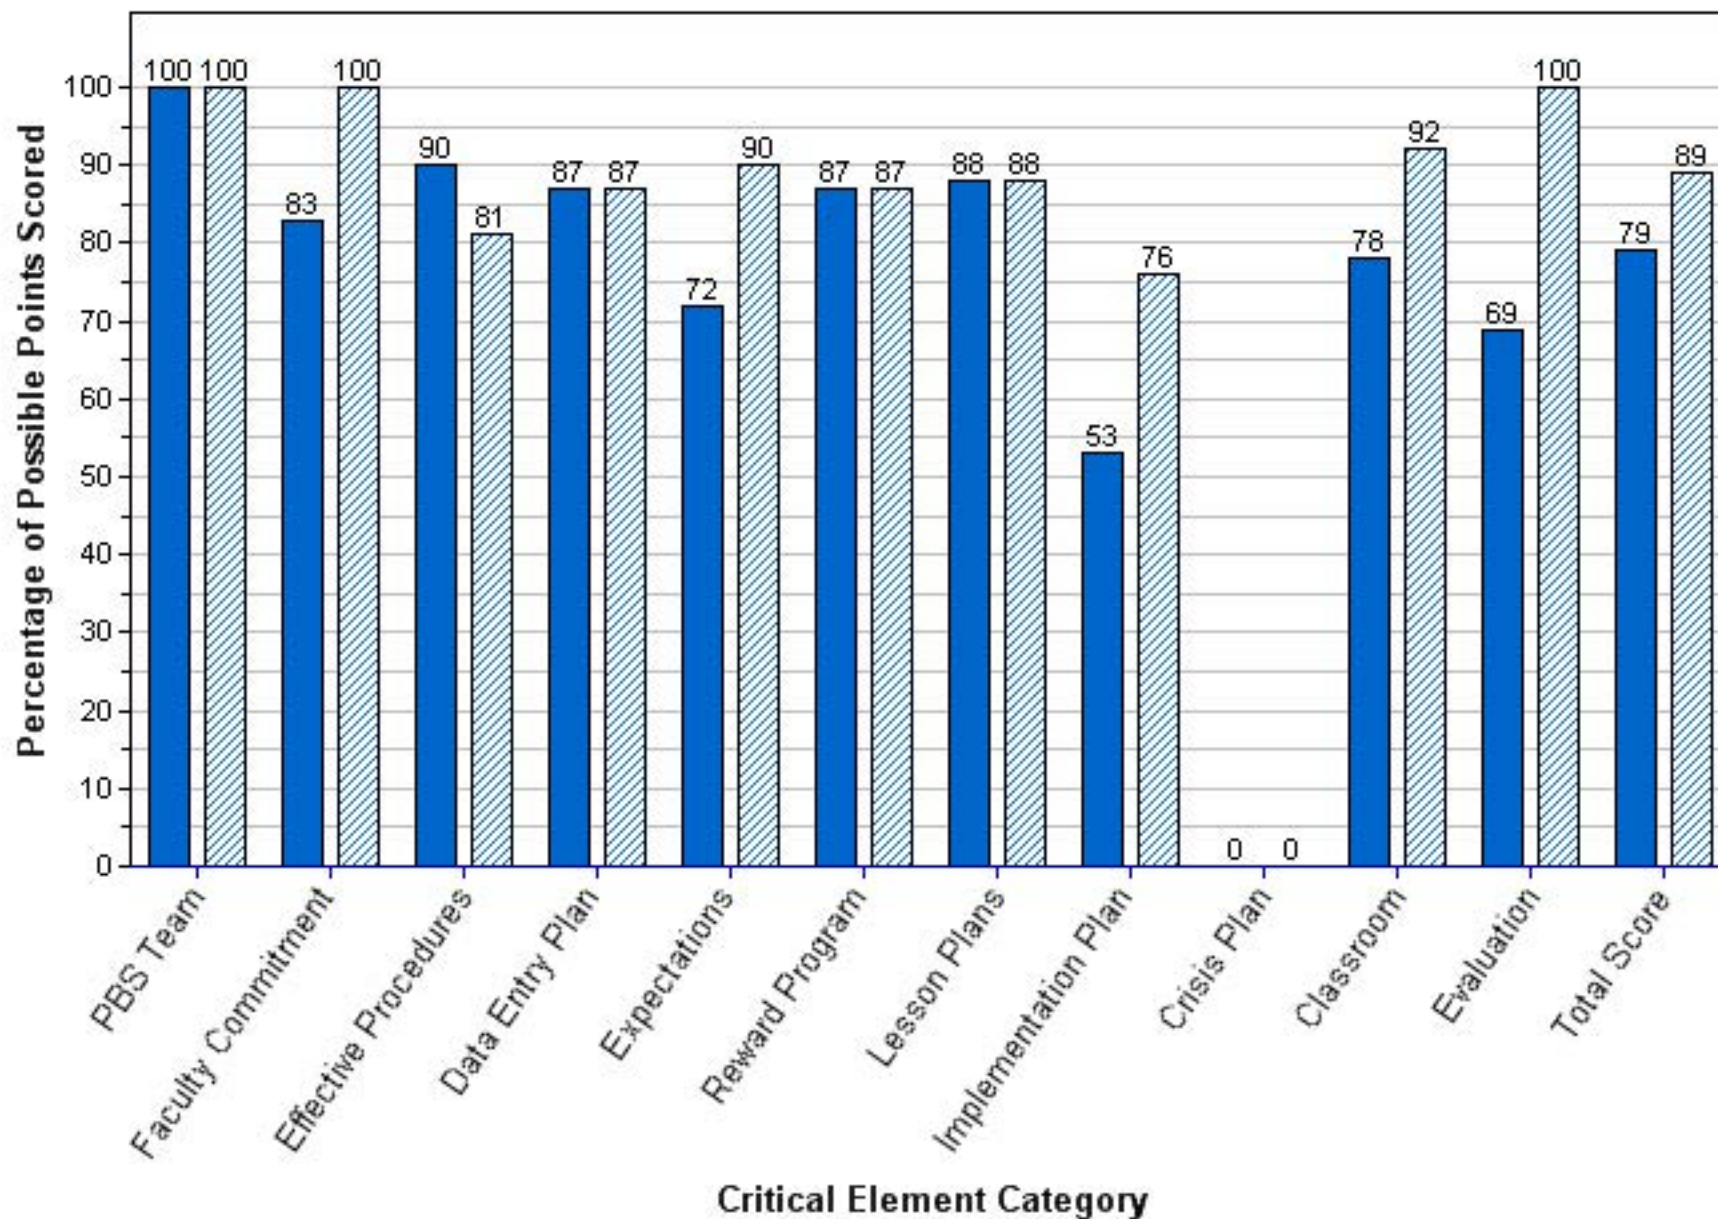

OSCEOLA MIDDLE SCHOOL (PINELLAS)
Benchmark of Quality Score per Critical Element Category

2010-2011 2011-2012