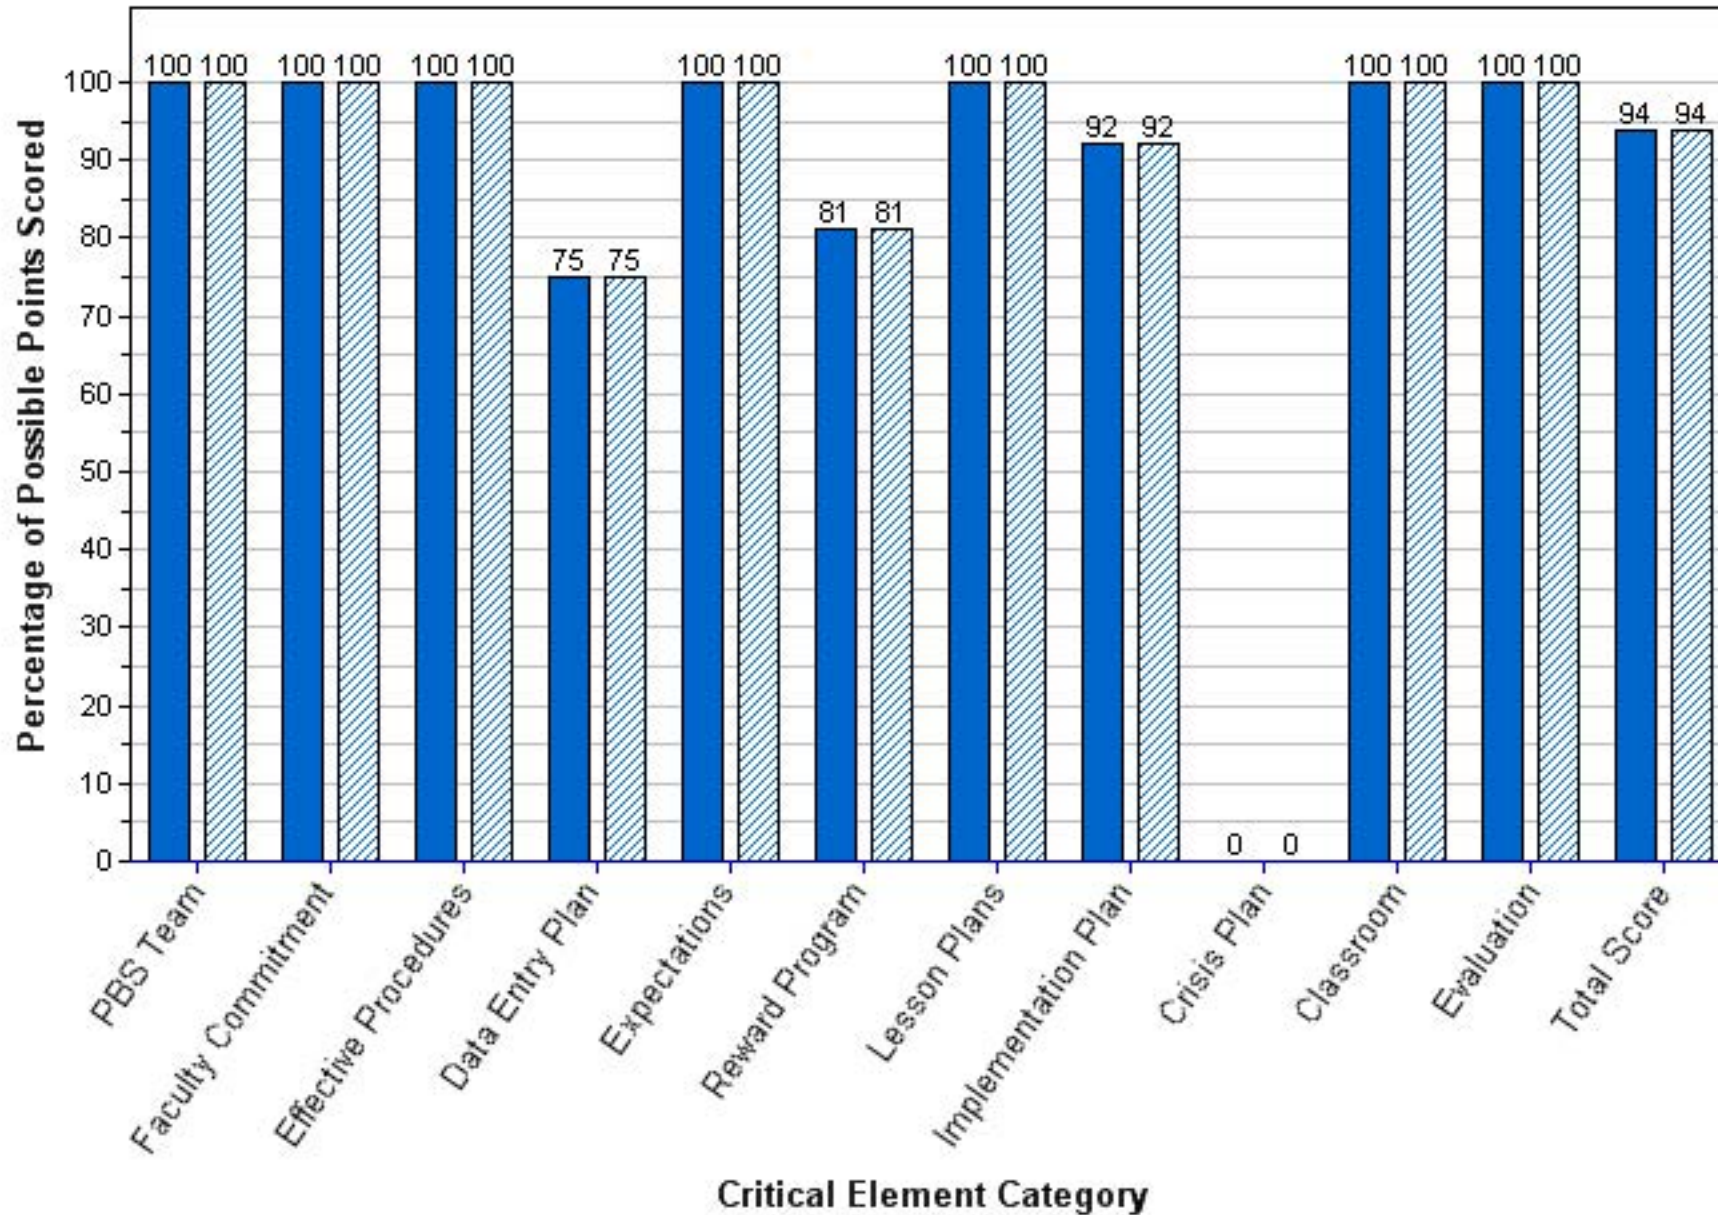

ANONA ELEMENTARY SCHOOL
Benchmark of Quality Score per Critical Element Category

2010-2011 2011-2012

AZALEA ELEMENTARY SCHOOL

Benchmark of Quality Score per Critical Element Category

2010-2011 2011-2012

AZALEA MIDDLE SCHOOL