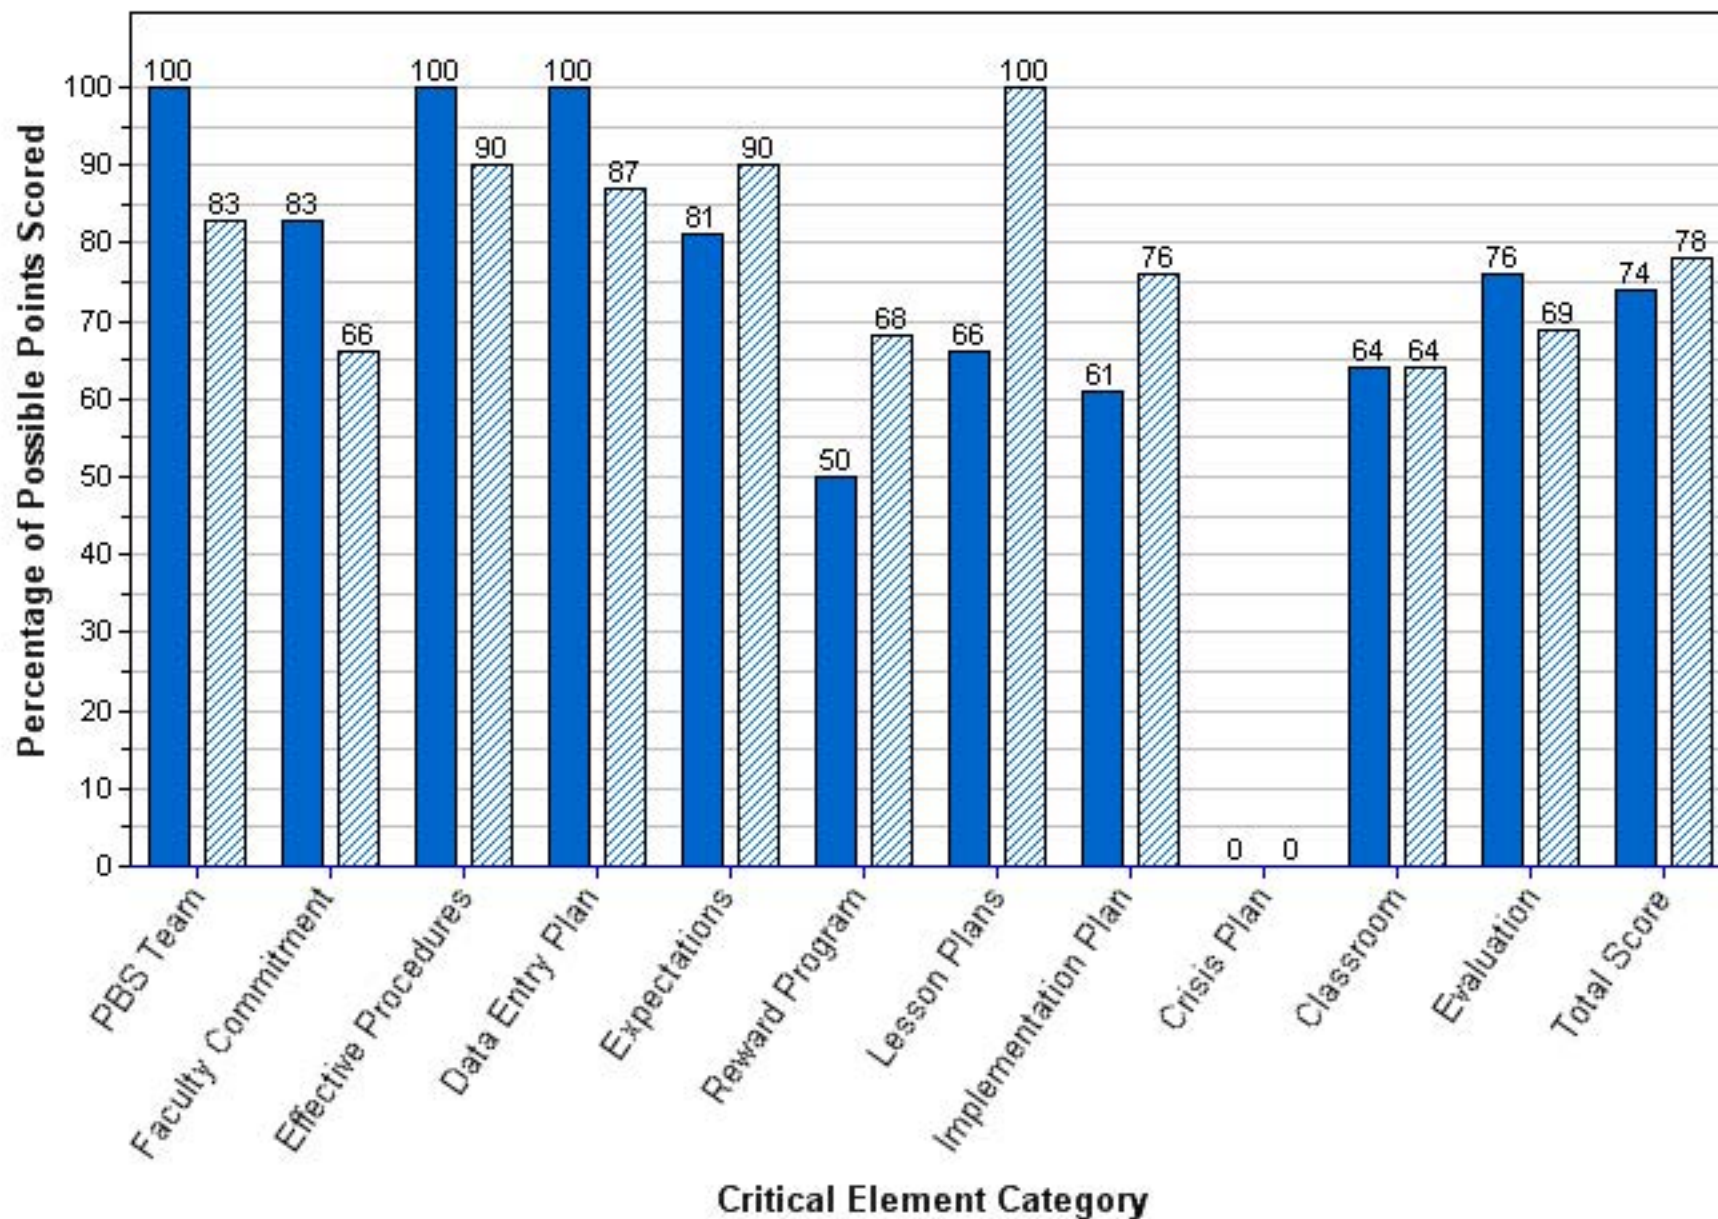

ST PETERSBURG HIGH SCHOOL
Benchmark of Quality Score per Critical Element Category

2010-2011 2011-2012