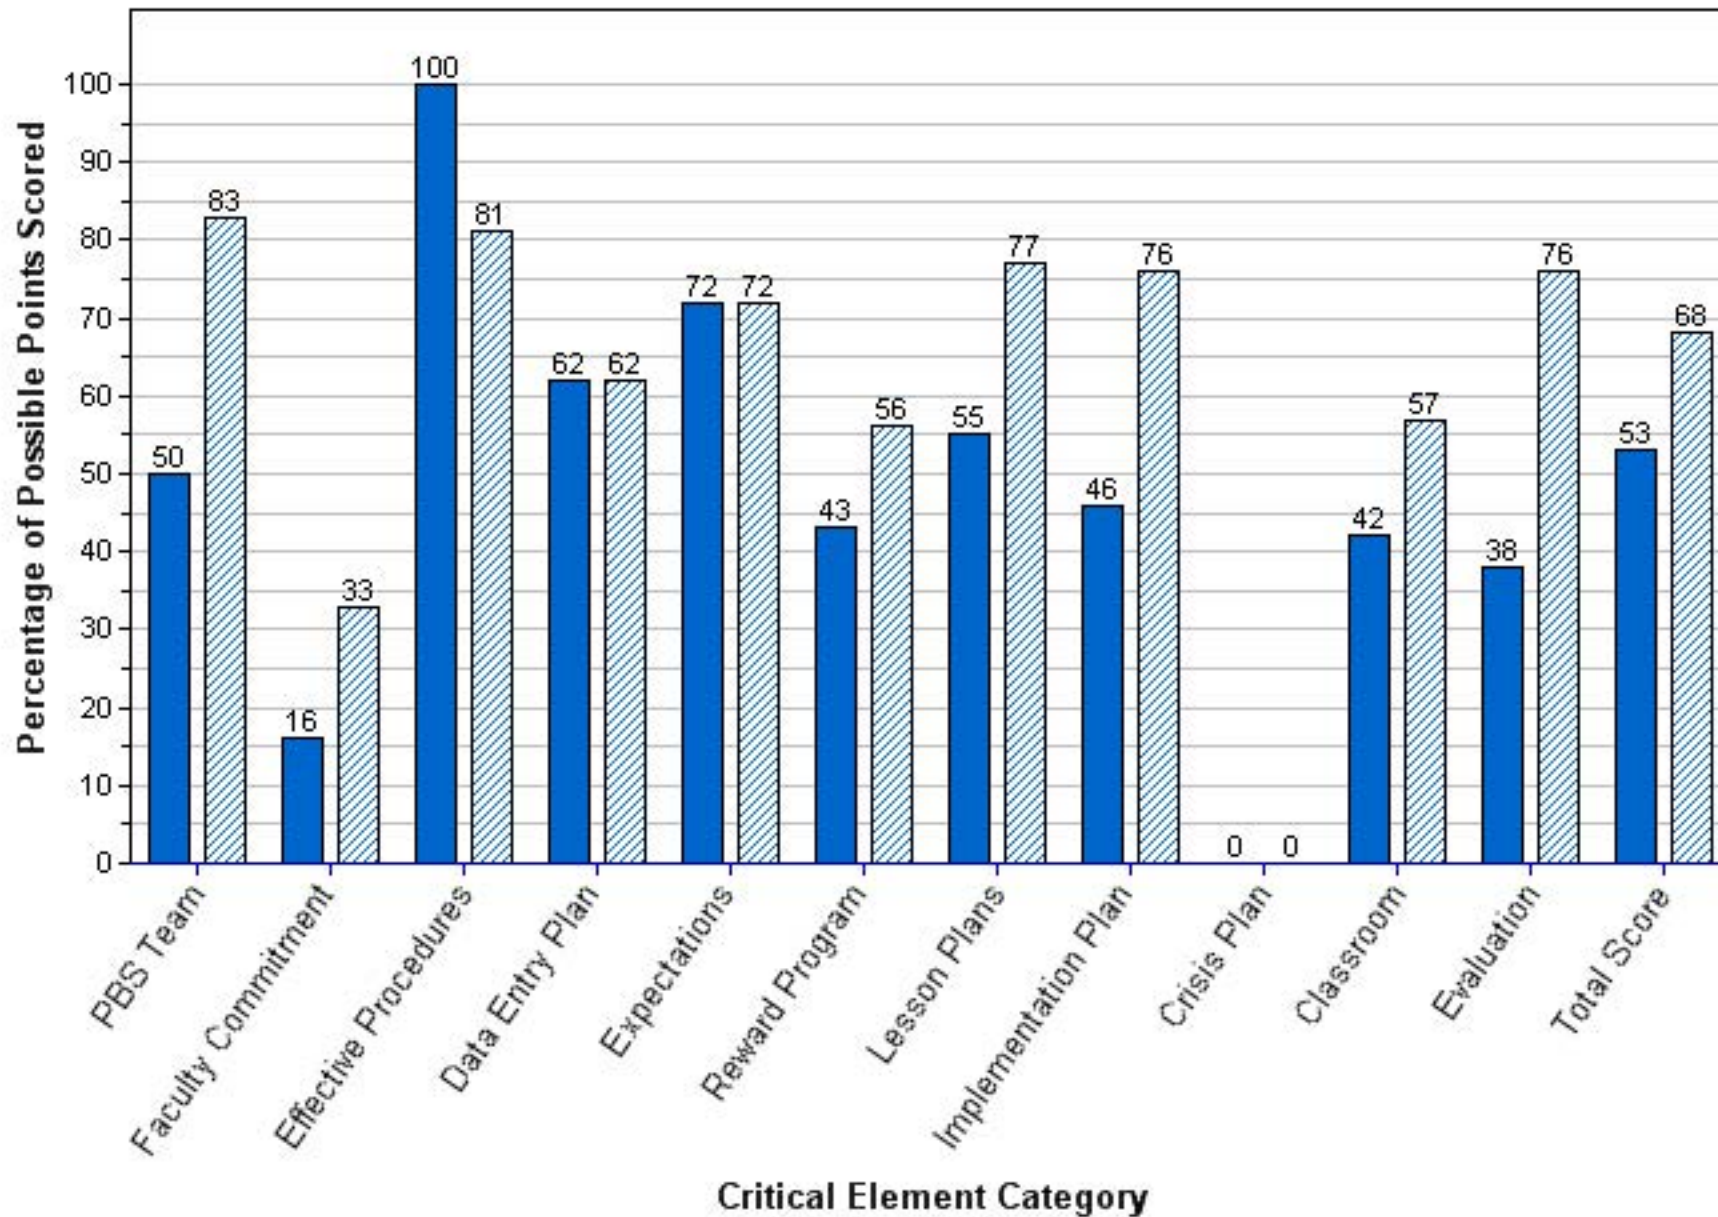

BAY POINT MIDDLE SCHOOL

Benchmark of Quality Score per Critical Element Category

2010-2011 2011-2012