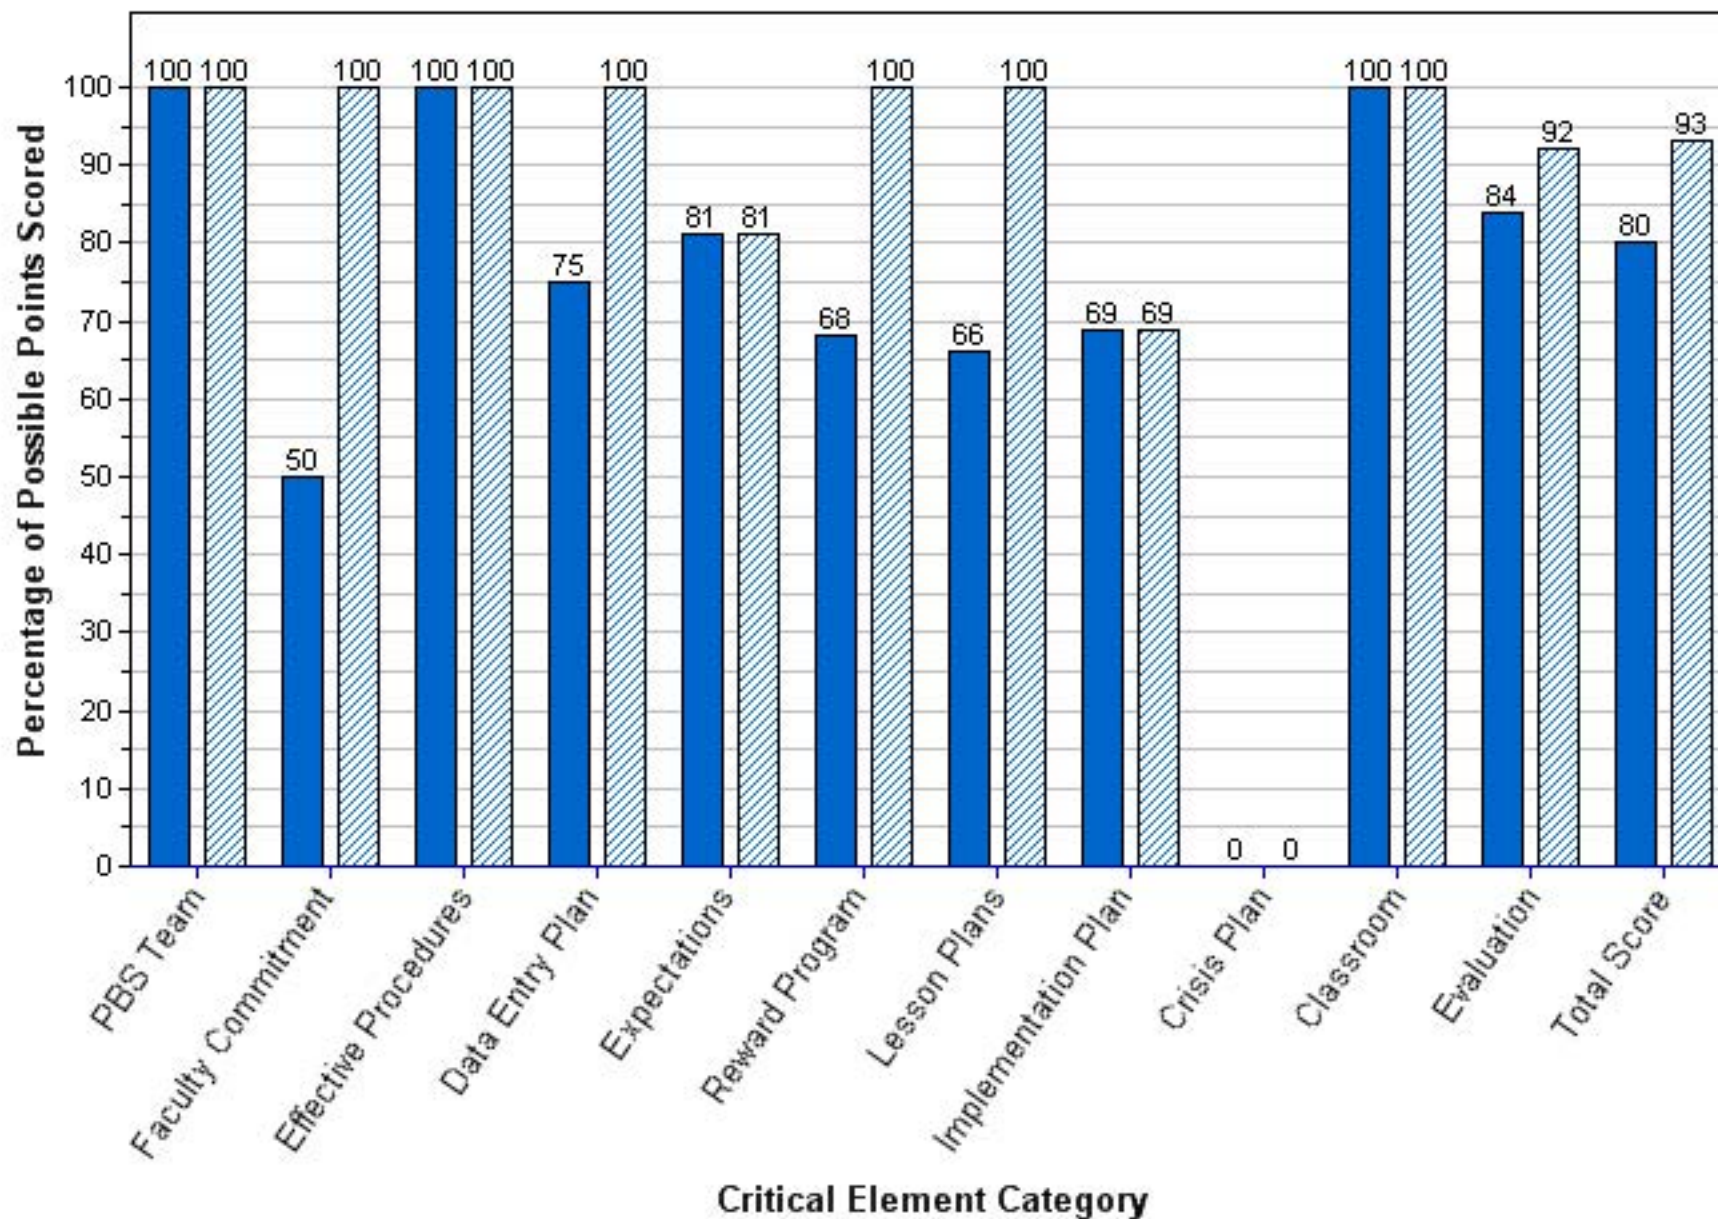

LAKEVIEW FUNDAMENTAL ELEMENTARY SCHOOL
Benchmark of Quality Score per Critical Element Category

2010-2011 2011-2012