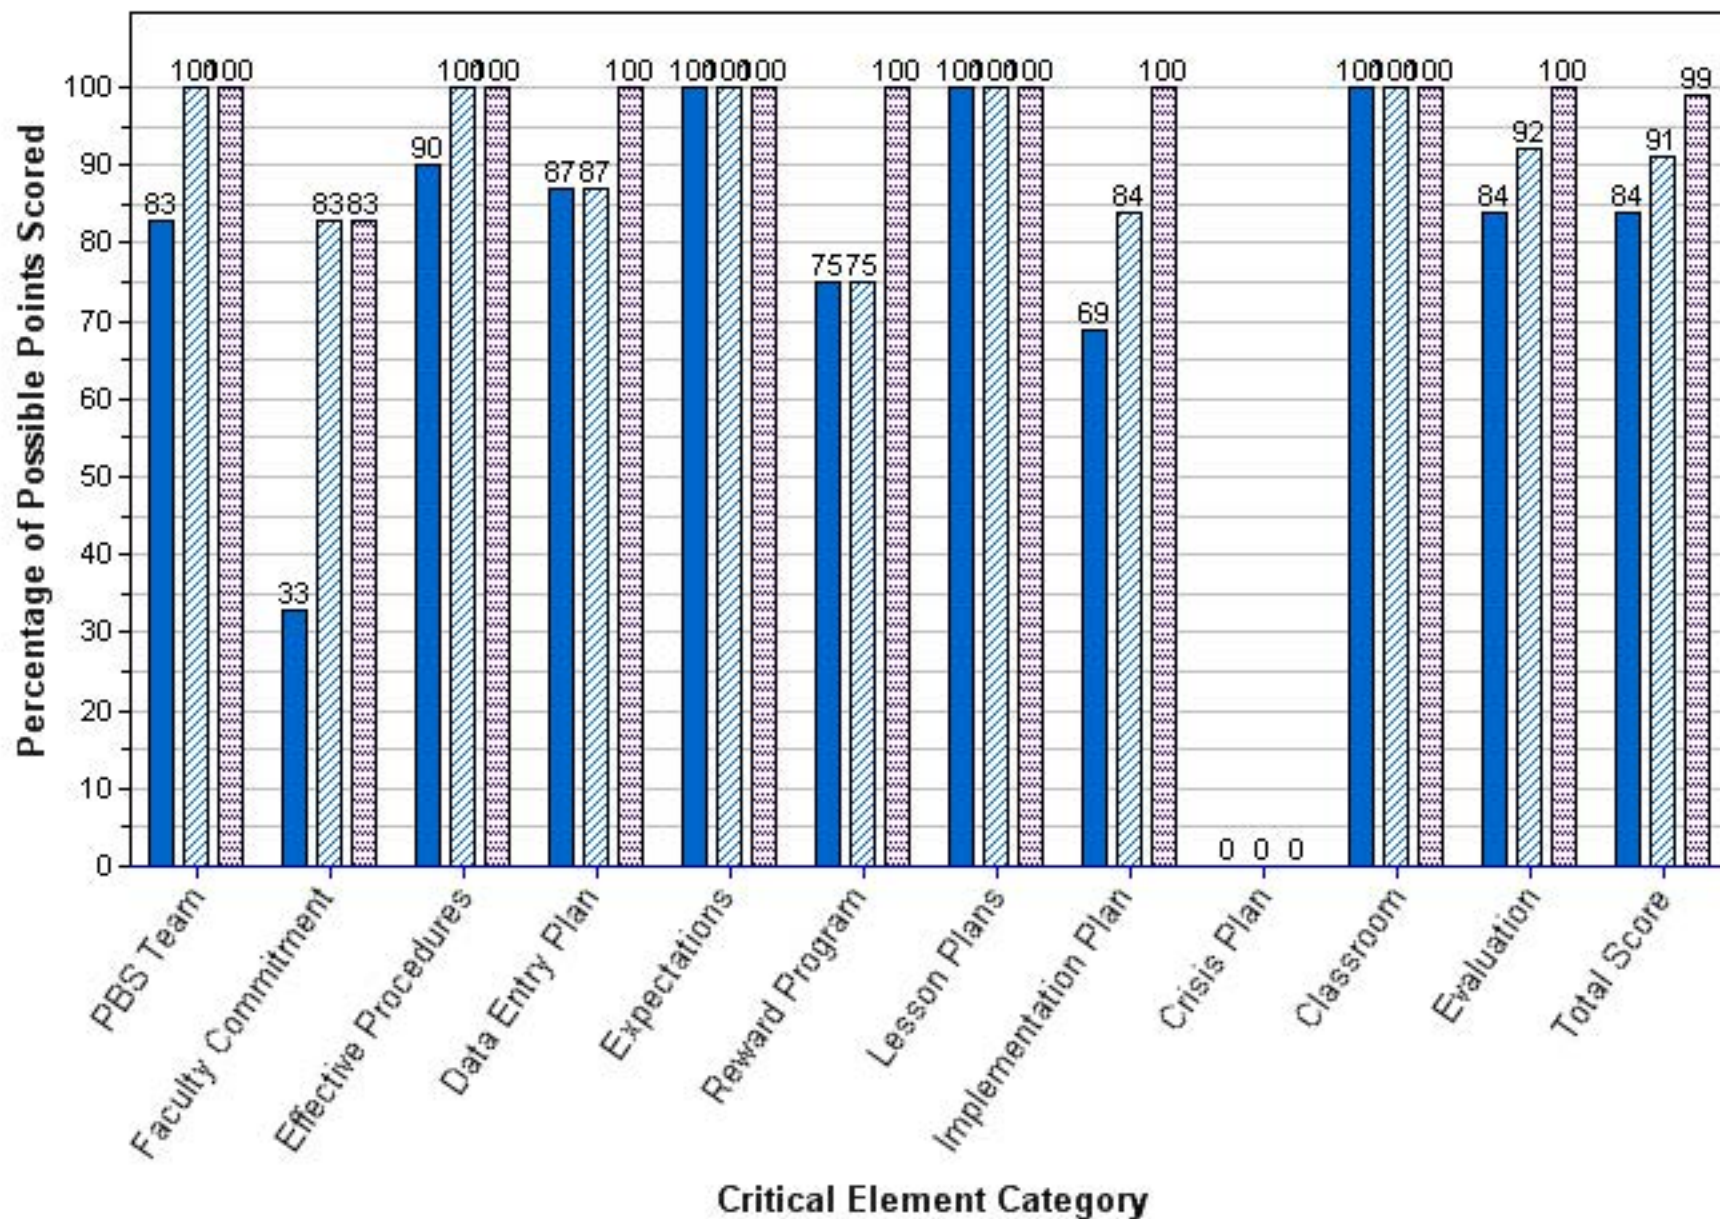

BELCHER ELEMENTARY SCHOOL
Benchmark of Quality Score per Critical Element Category

2009-2010   2010-2011   2011-2012