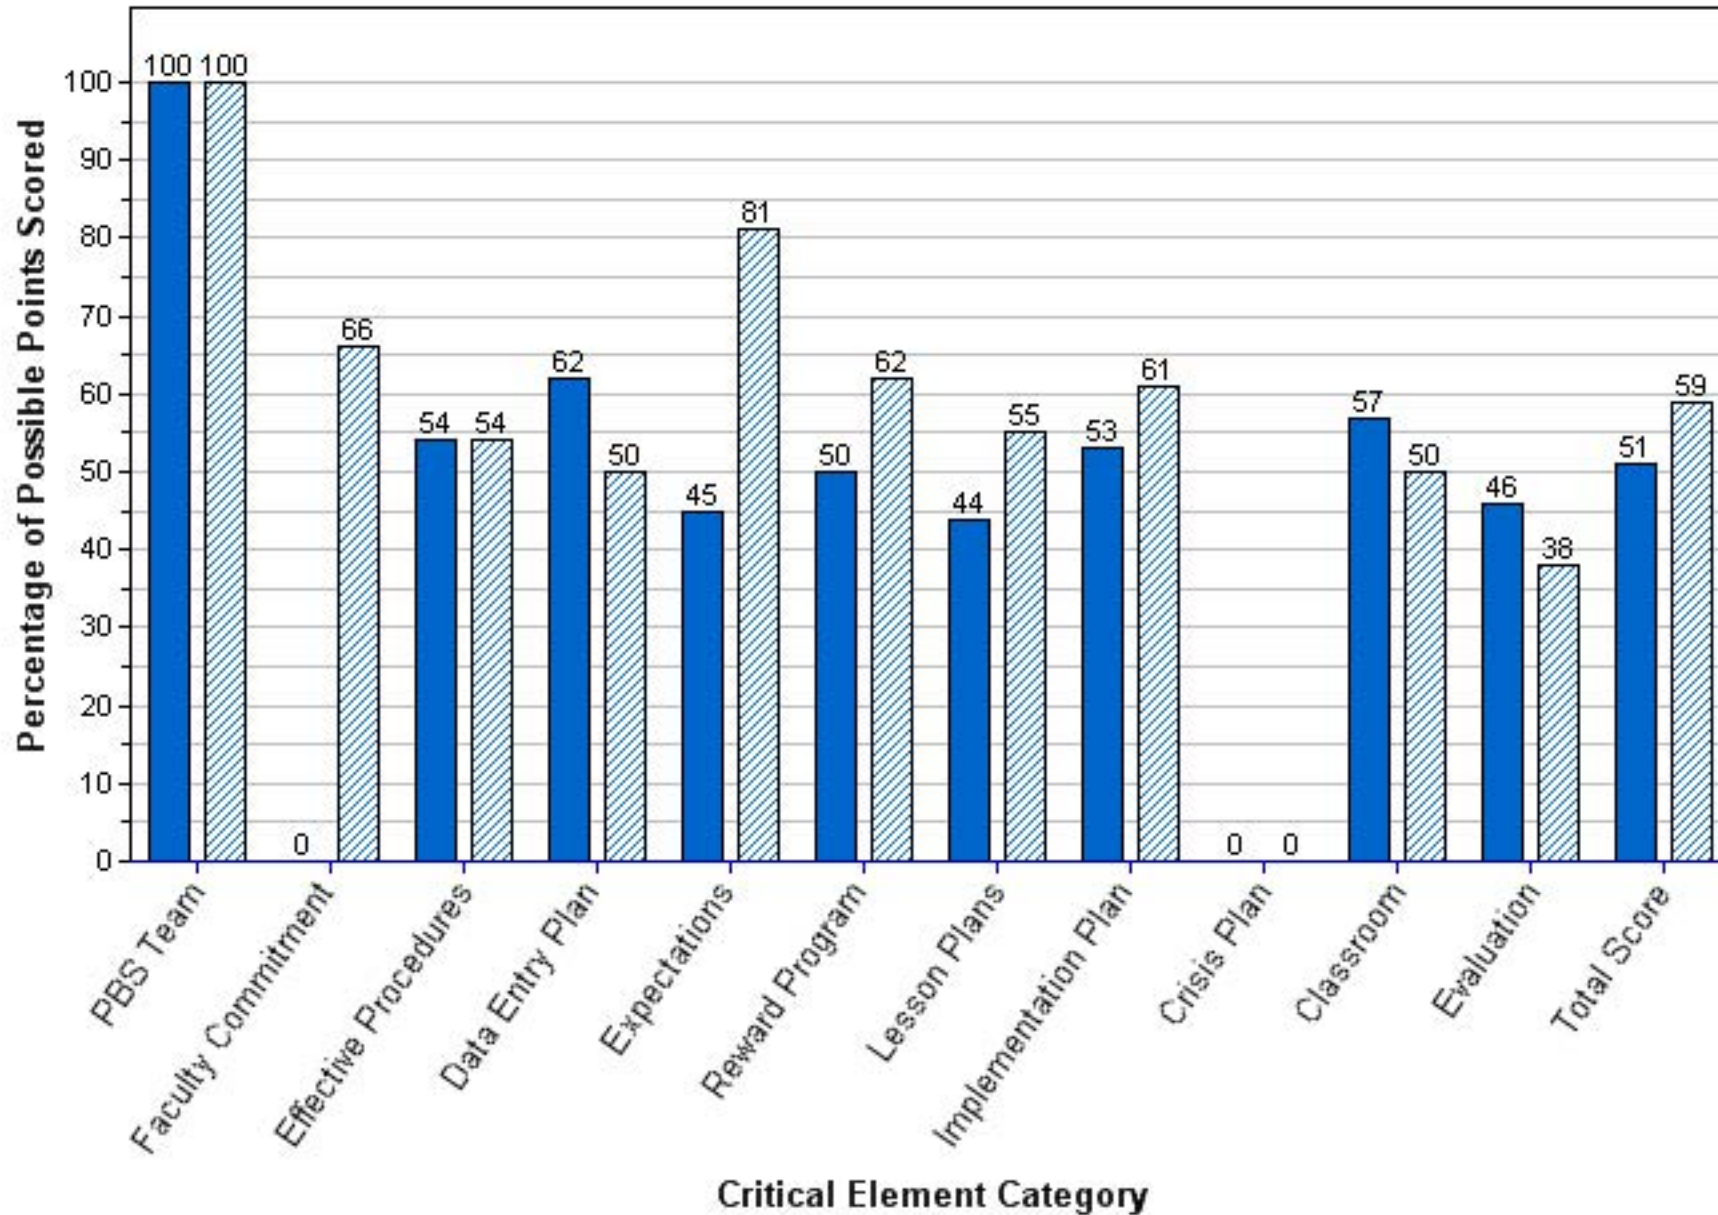

SEMINOLE MIDDLE SCHOOL

Benchmark of Quality Score per Critical Element Category

2010-2011   2011-2012