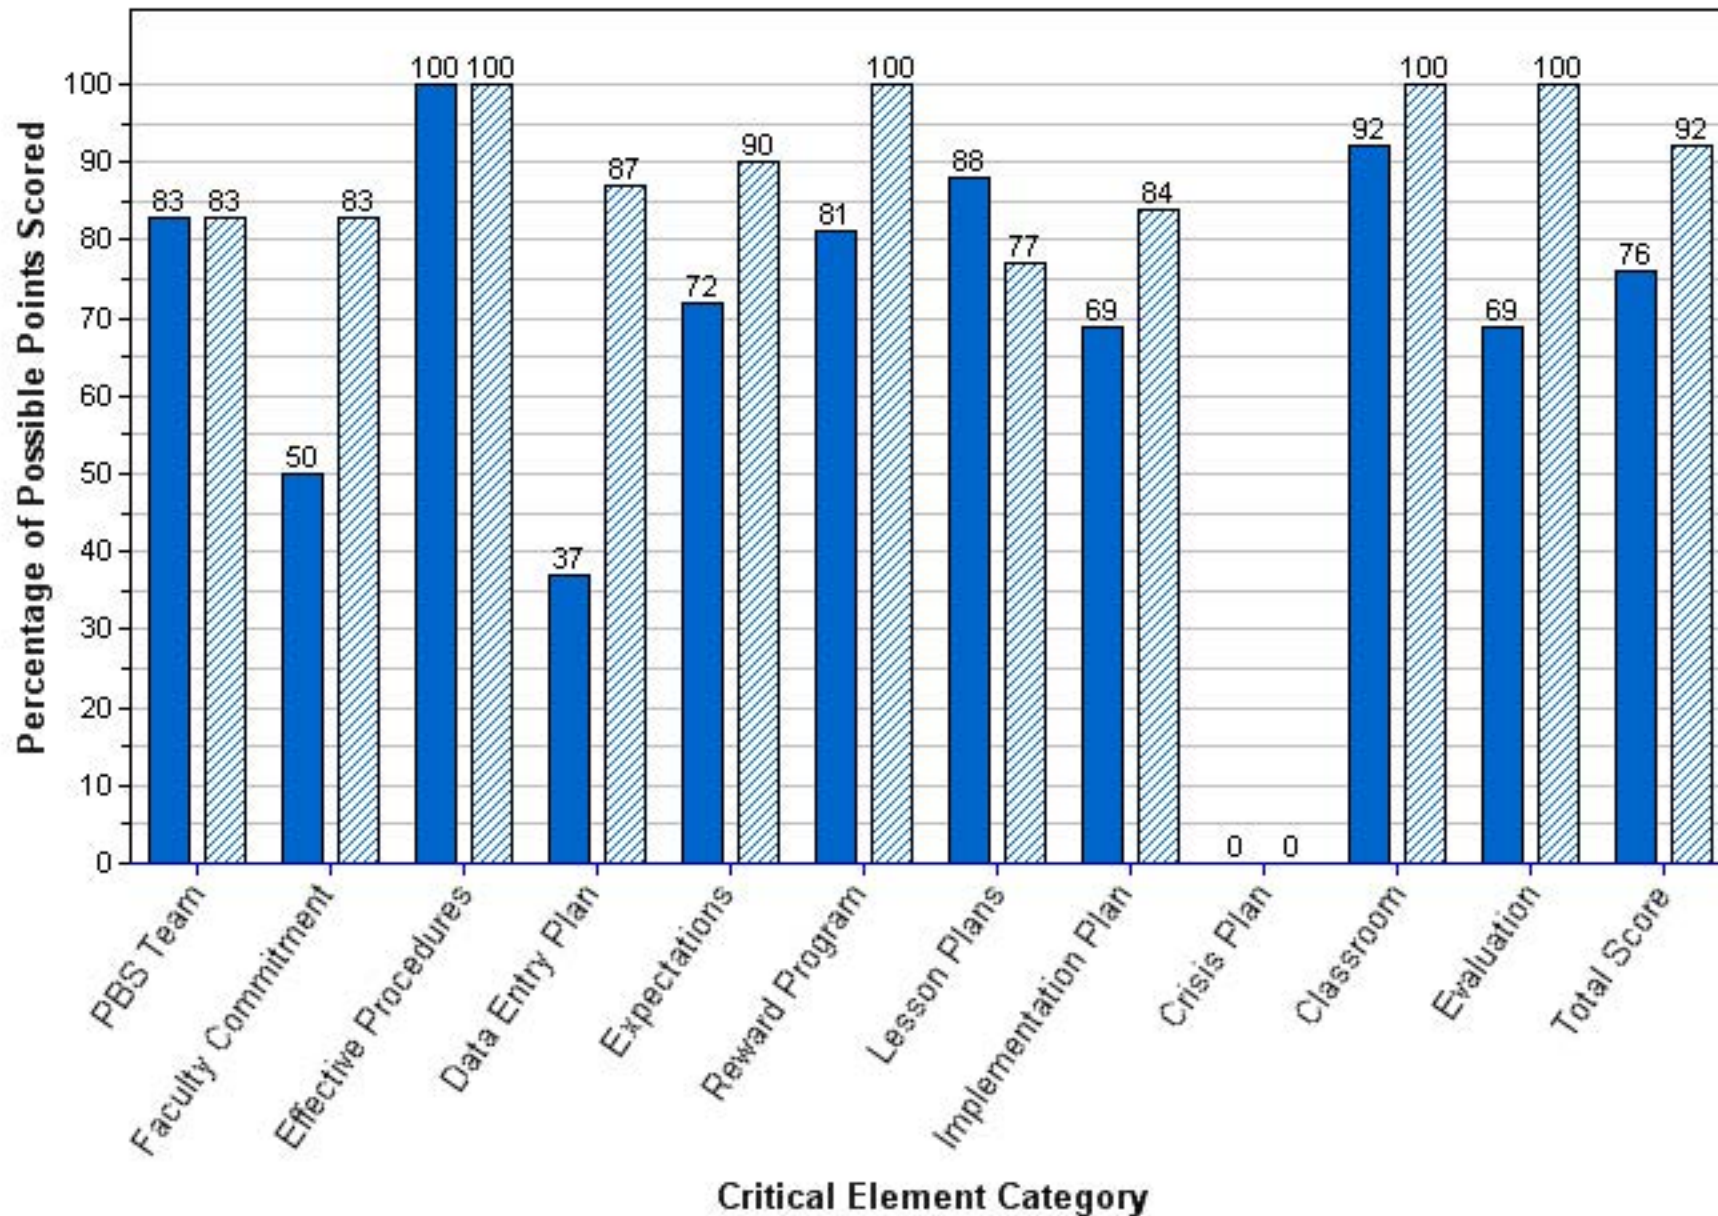

PASADENA FUNDAMENTAL ELEMENTARY
Benchmark of Quality Score per Critical Element Category

2010-2011 2011-2012