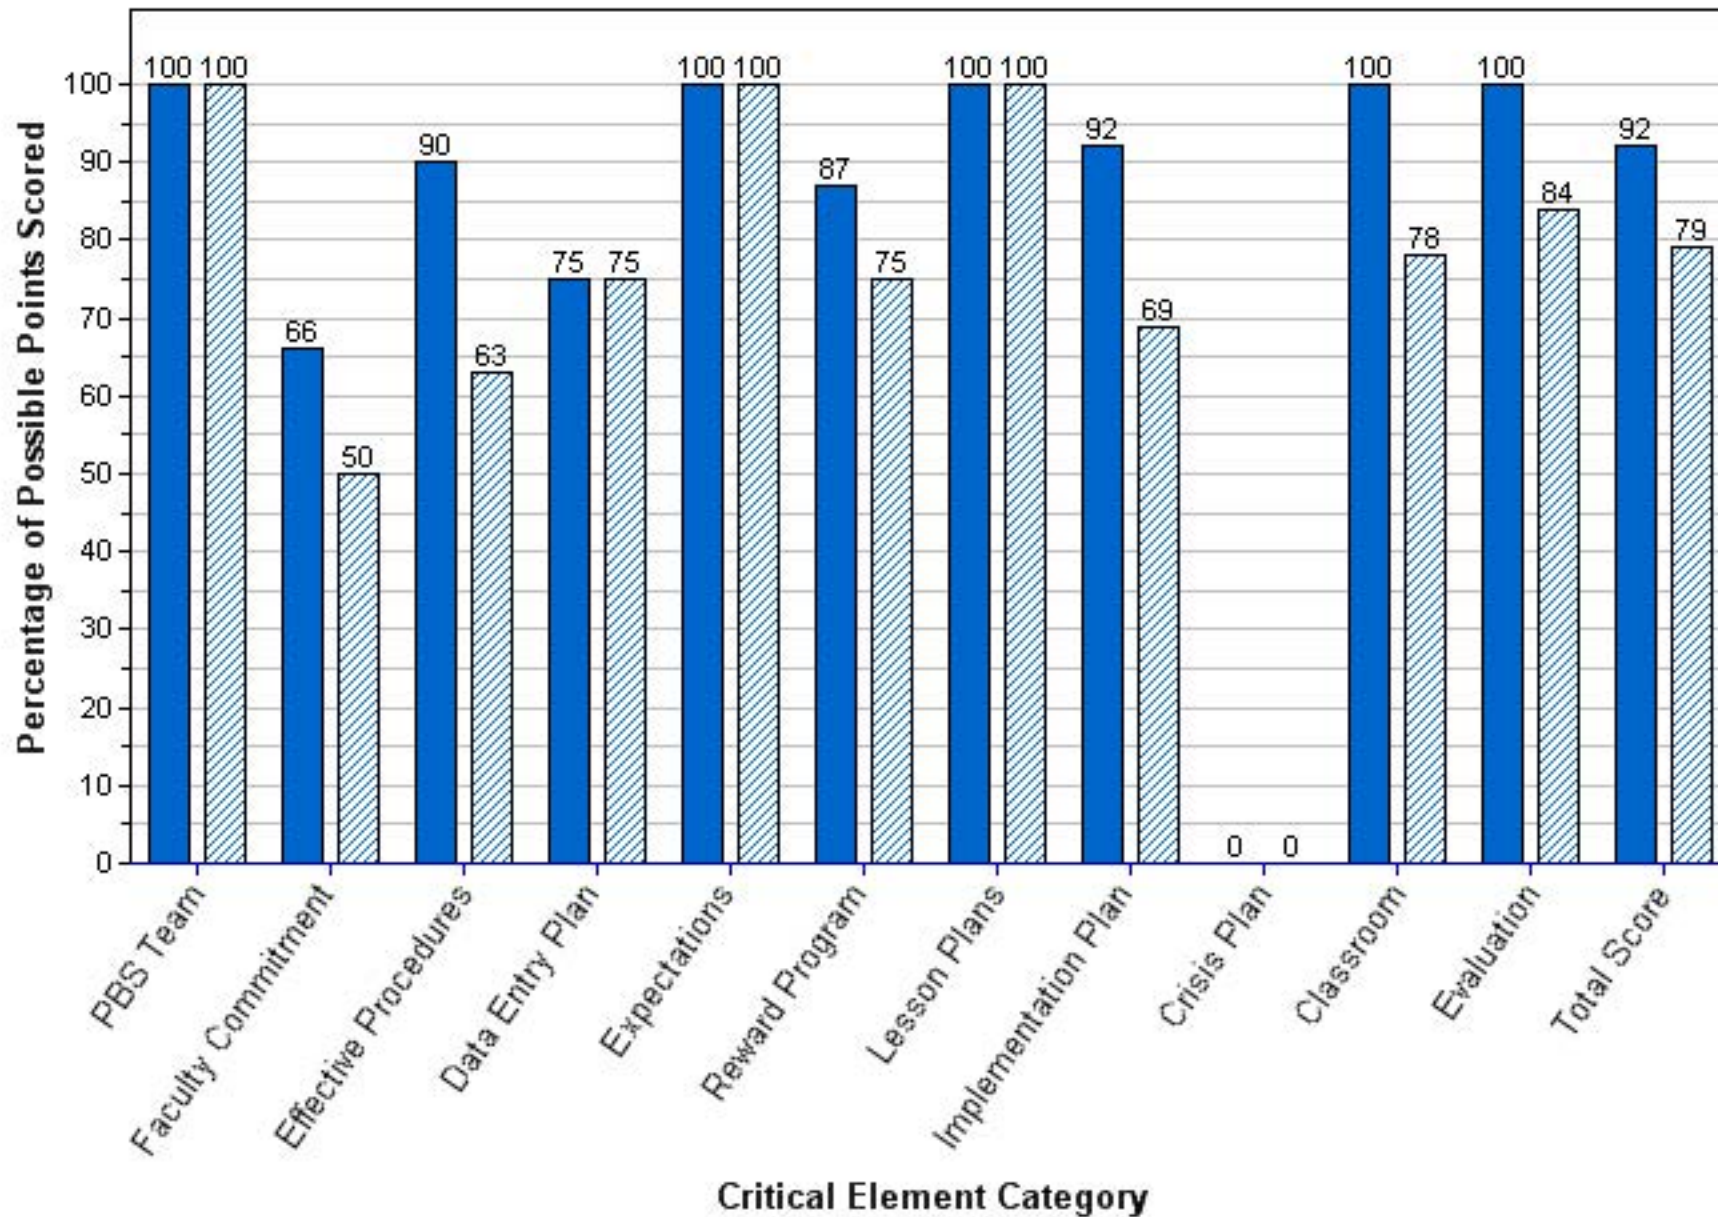

OAKHURST ELEMENTARY SCHOOL
Benchmark of Quality Score per Critical Element Category

2010-2011 2011-2012