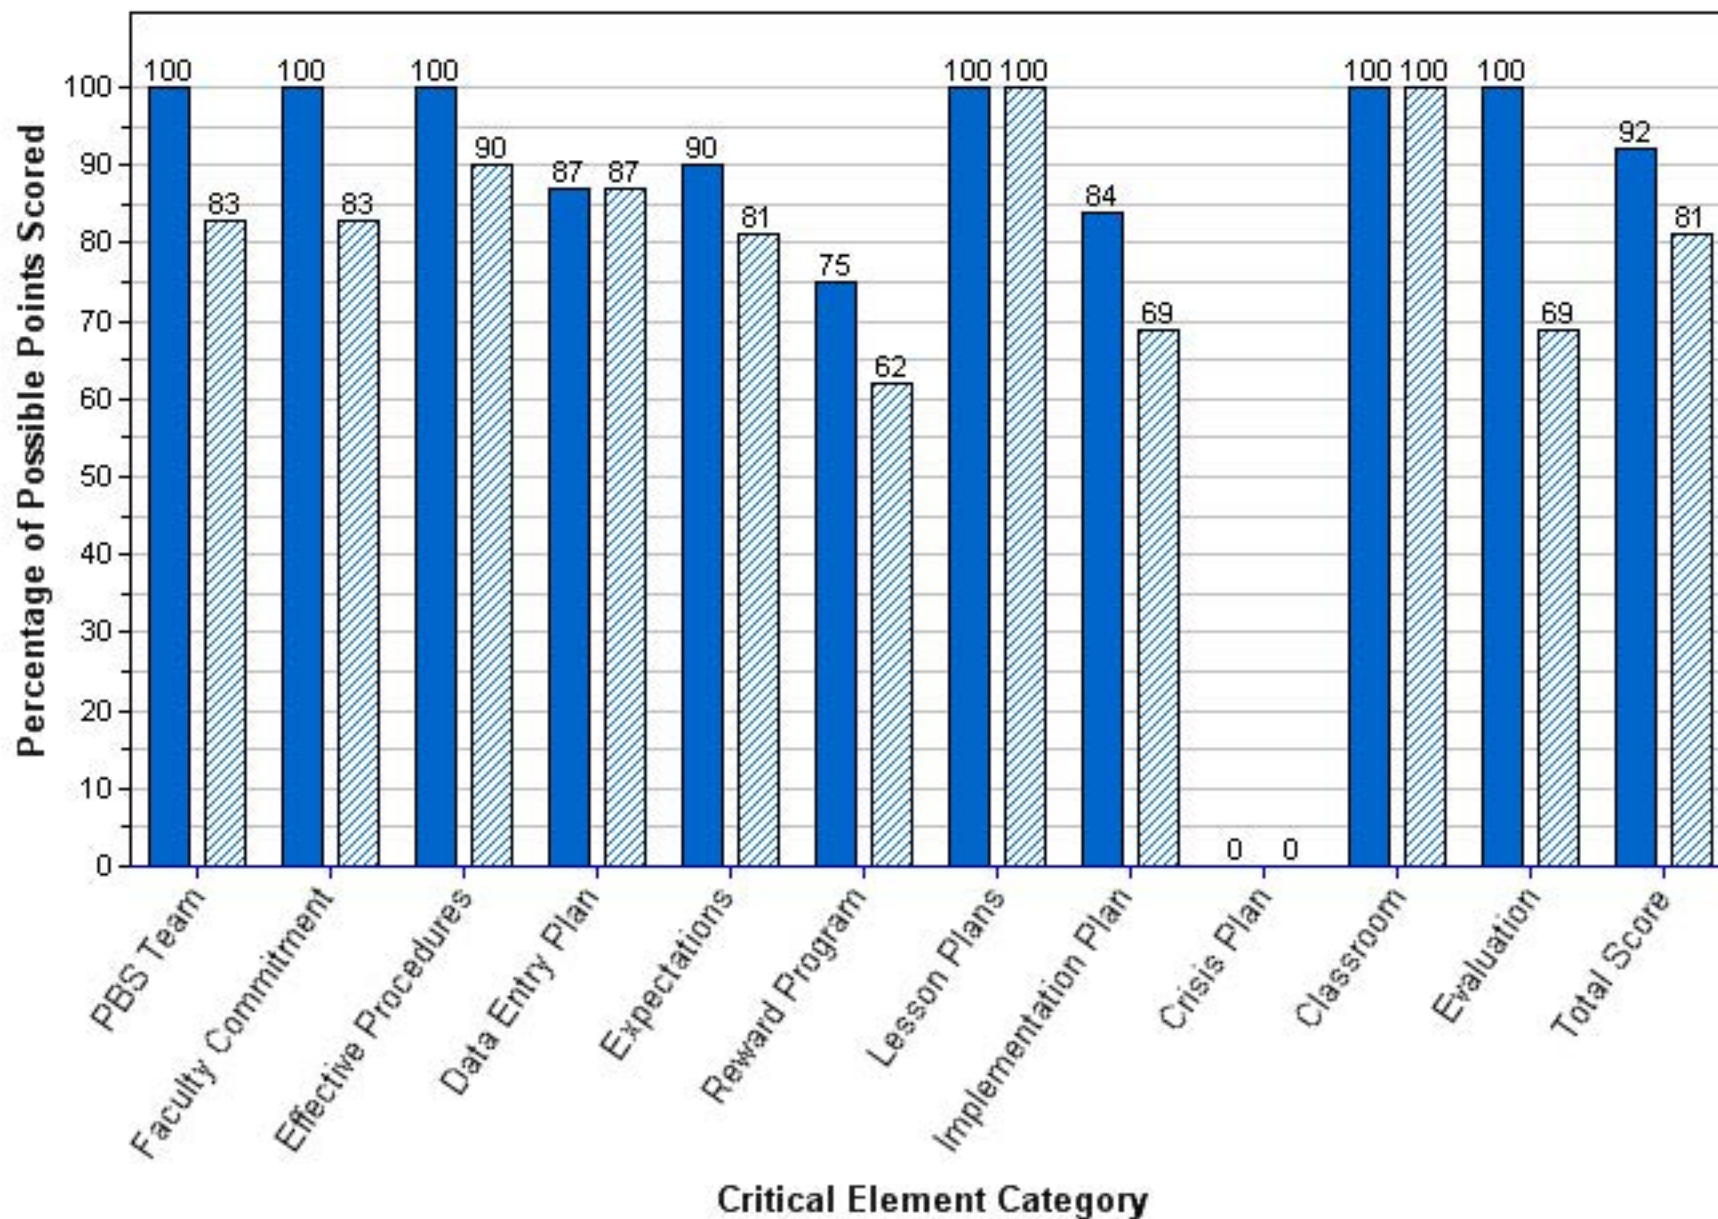

SEMINOLE HIGH SCHOOL (PINELLAS)
Benchmark of Quality Score per Critical Element Category

2010-2011 2011-2012