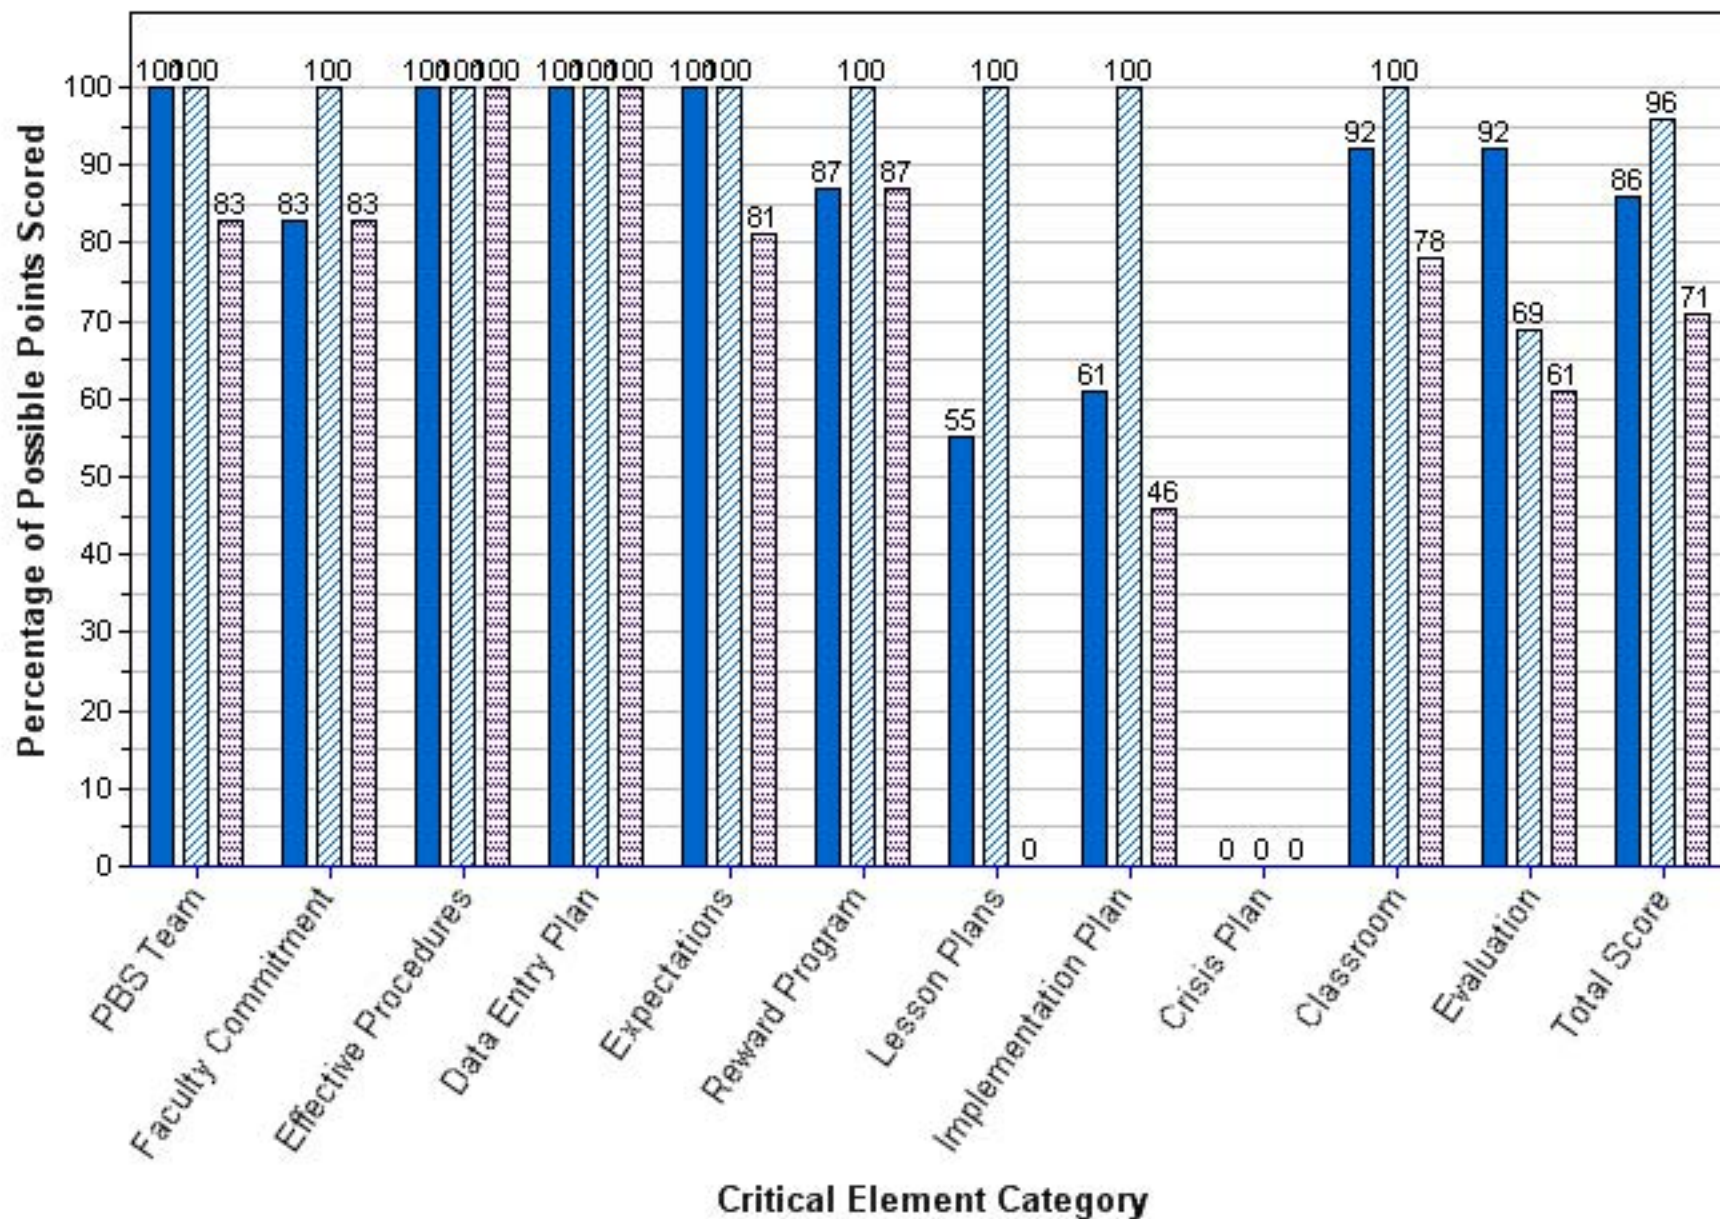

BELLEAIR ELEMENTARY SCHOOL
Benchmark of Quality Score per Critical Element Category

2009-2010   2010-2011   2011-2012