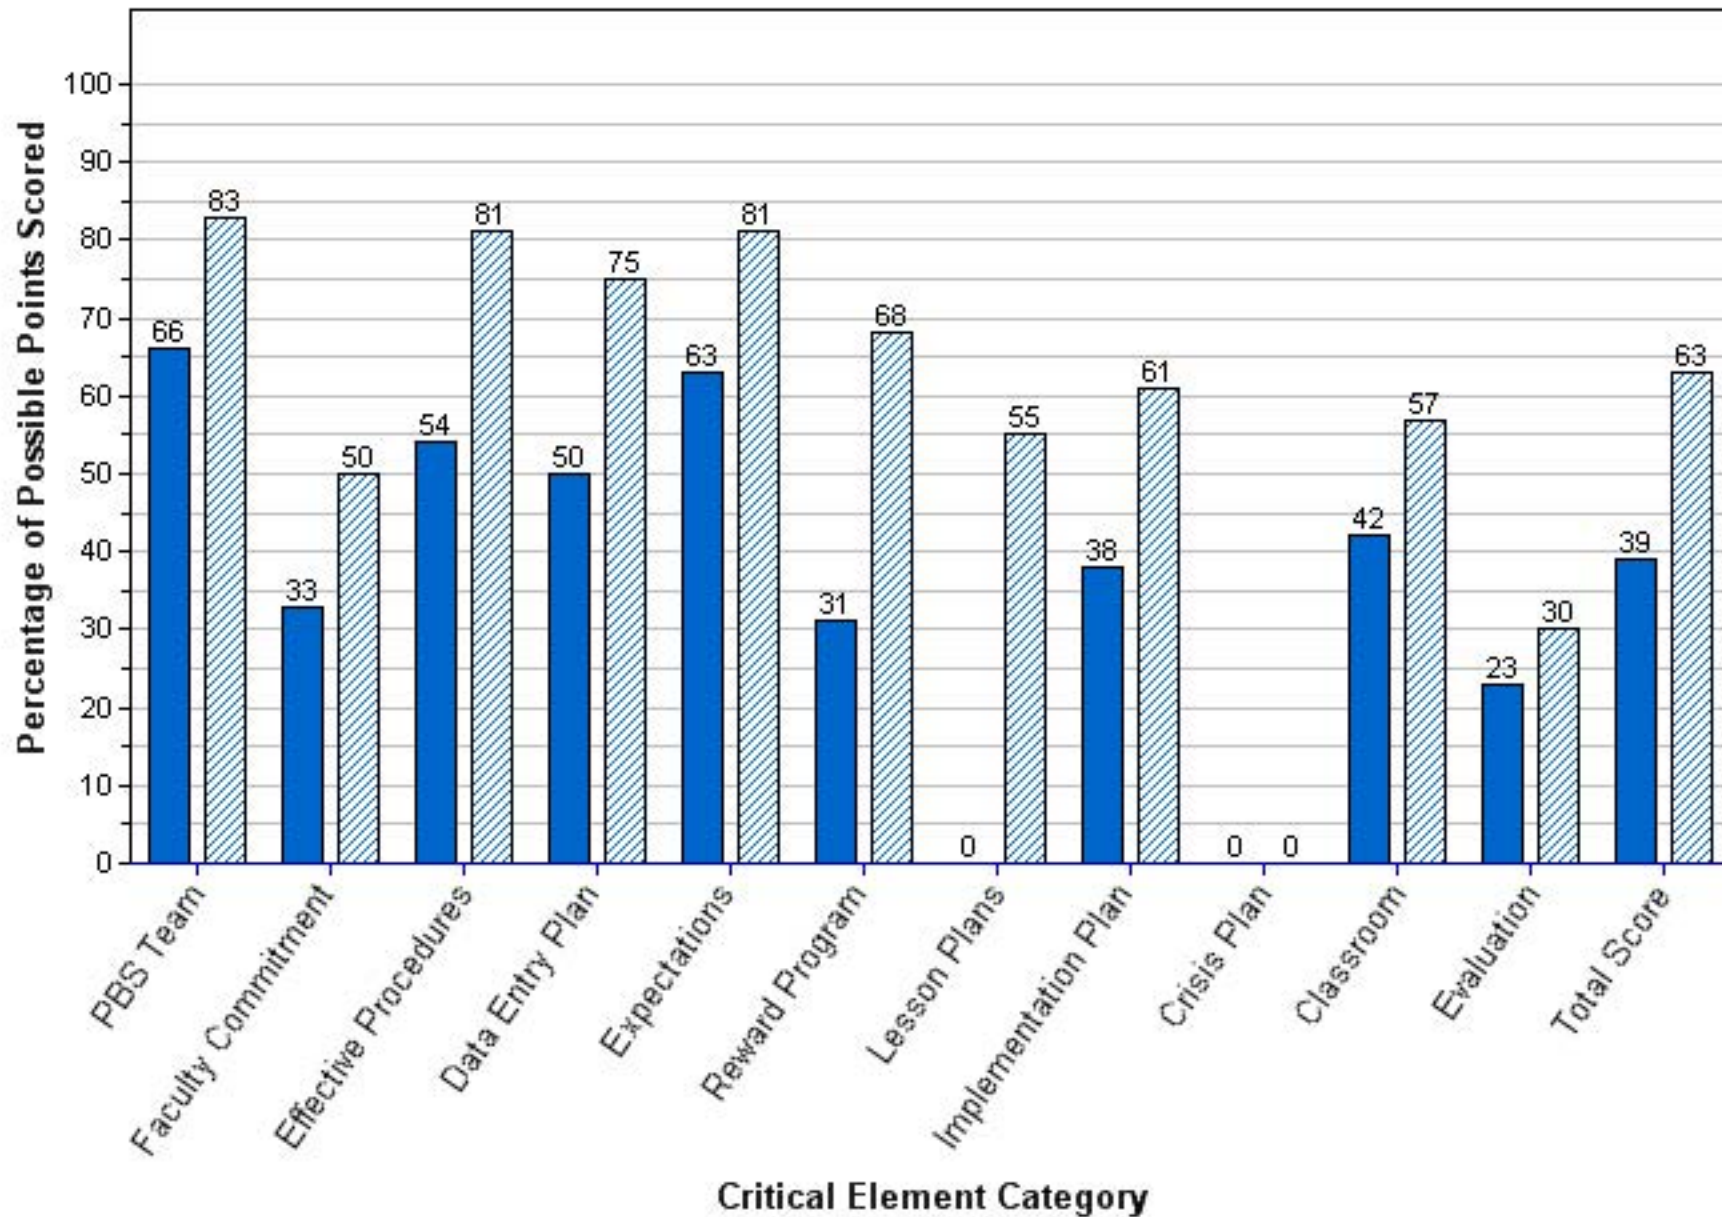

MCMULLEN-BOOTH ELEMENTARY SCHOOL
Benchmark of Quality Score per Critical Element Category

2010-2011 2011-2012

MEADOWLAWN MIDDLE SCHOOL

Benchmark of Quality Score per Critical Element Category

2010-2011 2011-2012