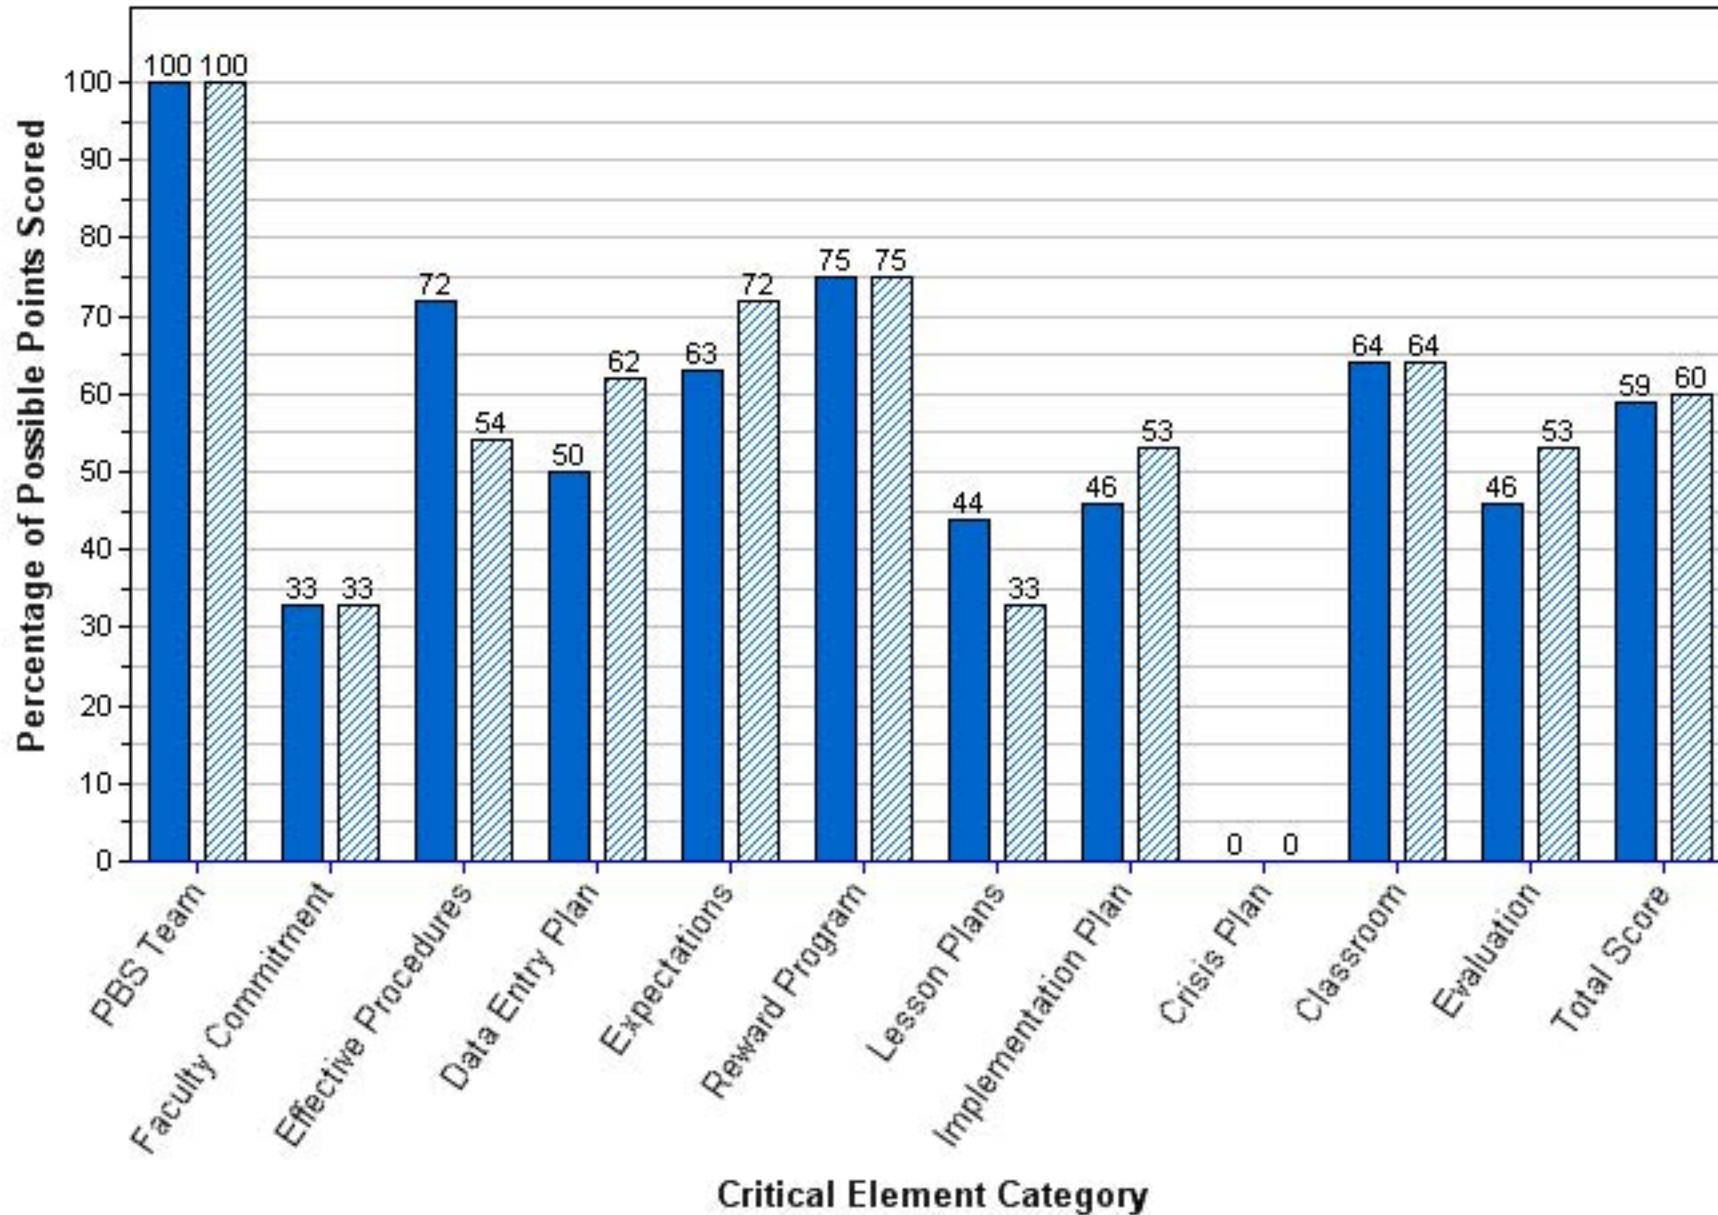

BAUDER ELEMENTARY SCHOOL
Benchmark of Quality Score per Critical Element Category

2010-2011 2011-2012