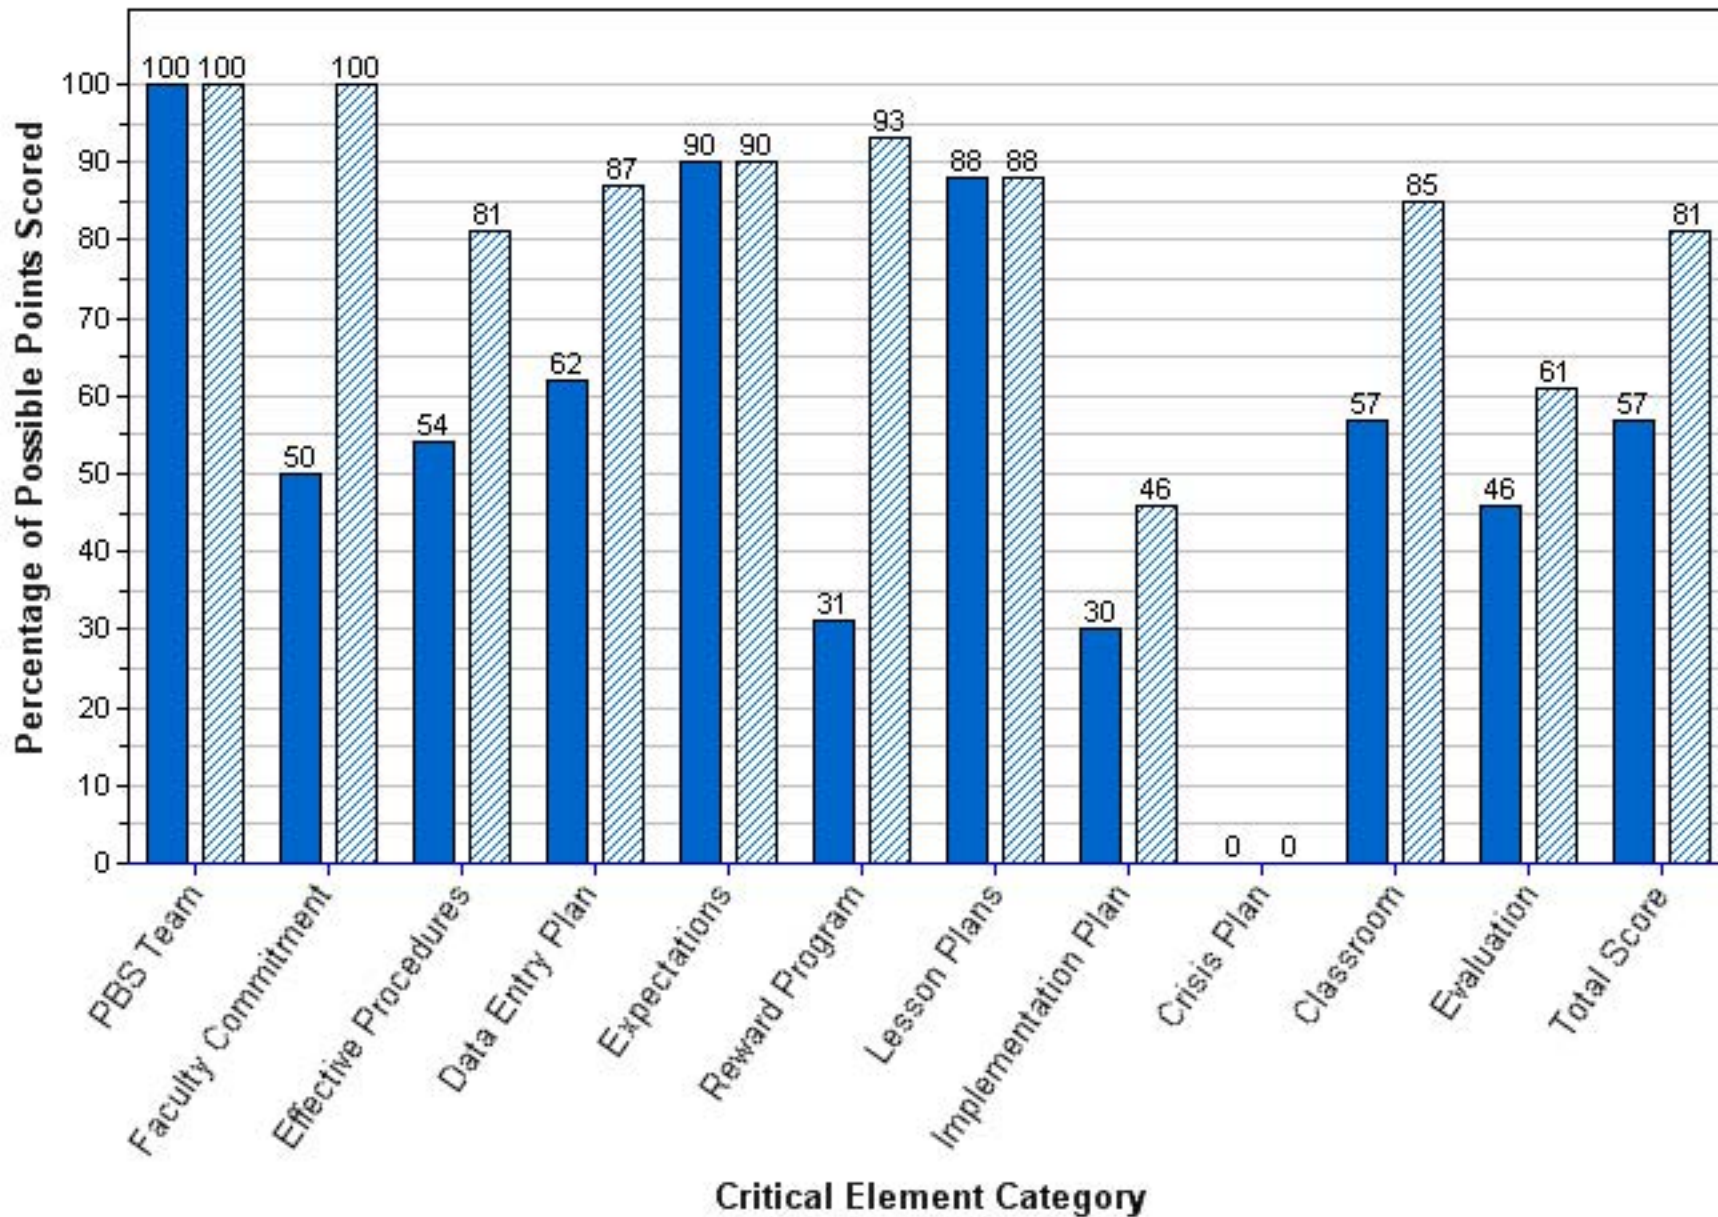

NINA HARRIS ESE CENTER

Benchmark of Quality Score per Critical Element Category

2010-2011 2011-2012