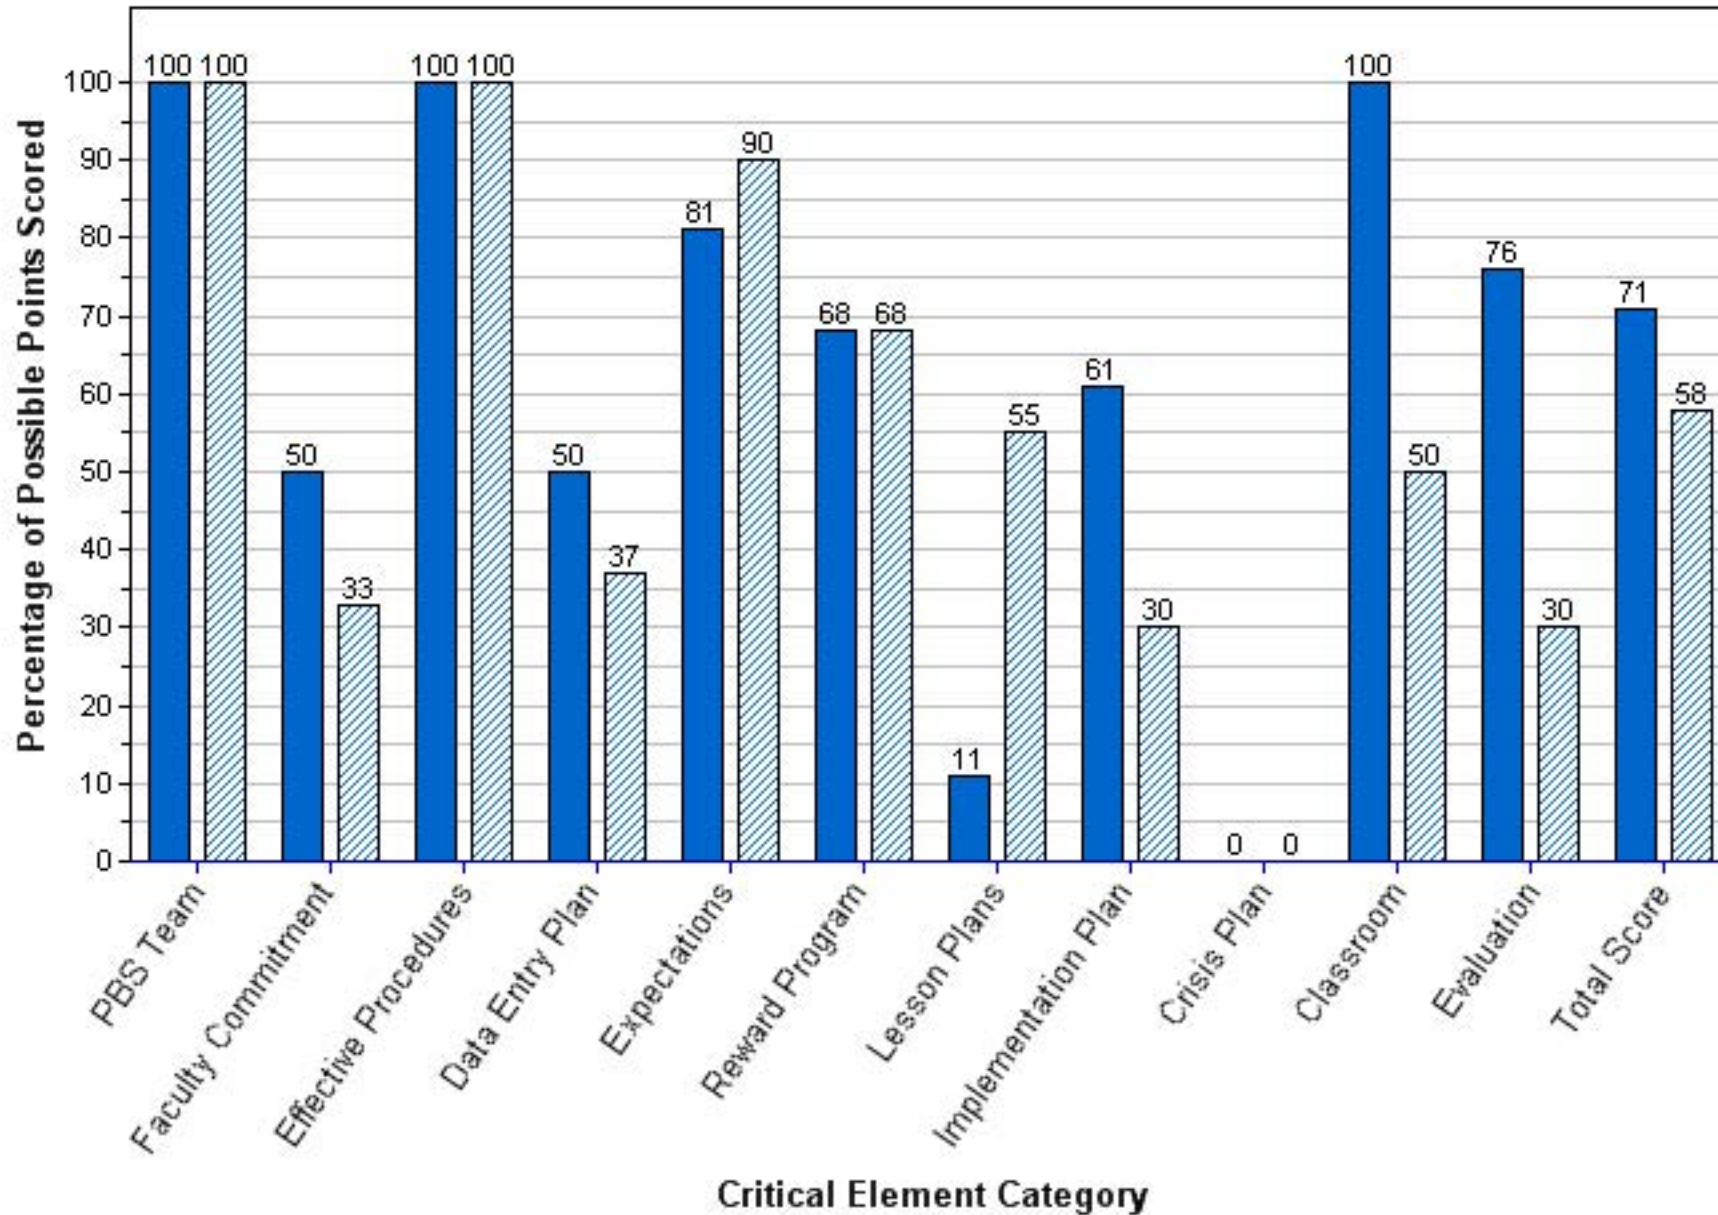

SAFETY HARBOR ELEMENTARY SCHOOL
Benchmark of Quality Score per Critical Element Category

2010-2011 2011-2012