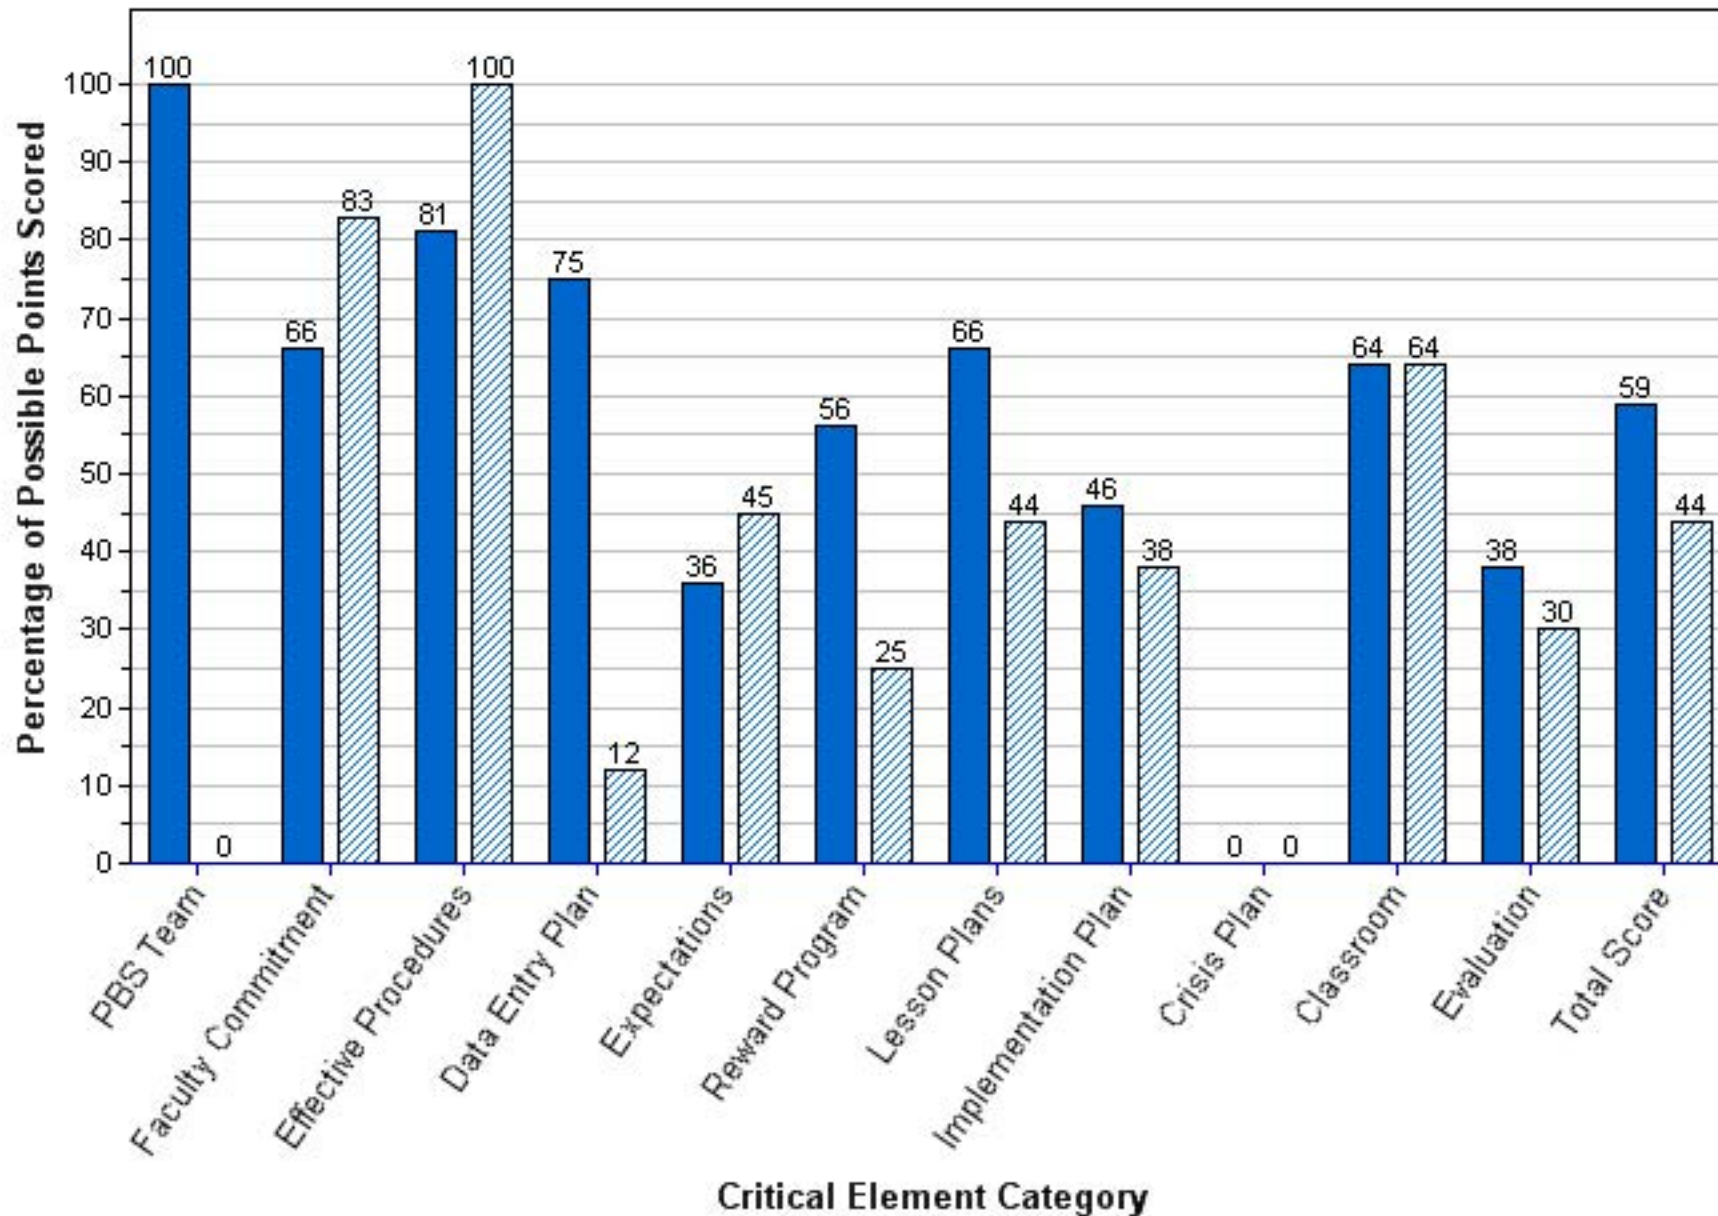

THURGOOD MARSHALL MIDDLE SCHOOL
Benchmark of Quality Score per Critical Element Category

■ 2010-2011   ▨ 2011-2012