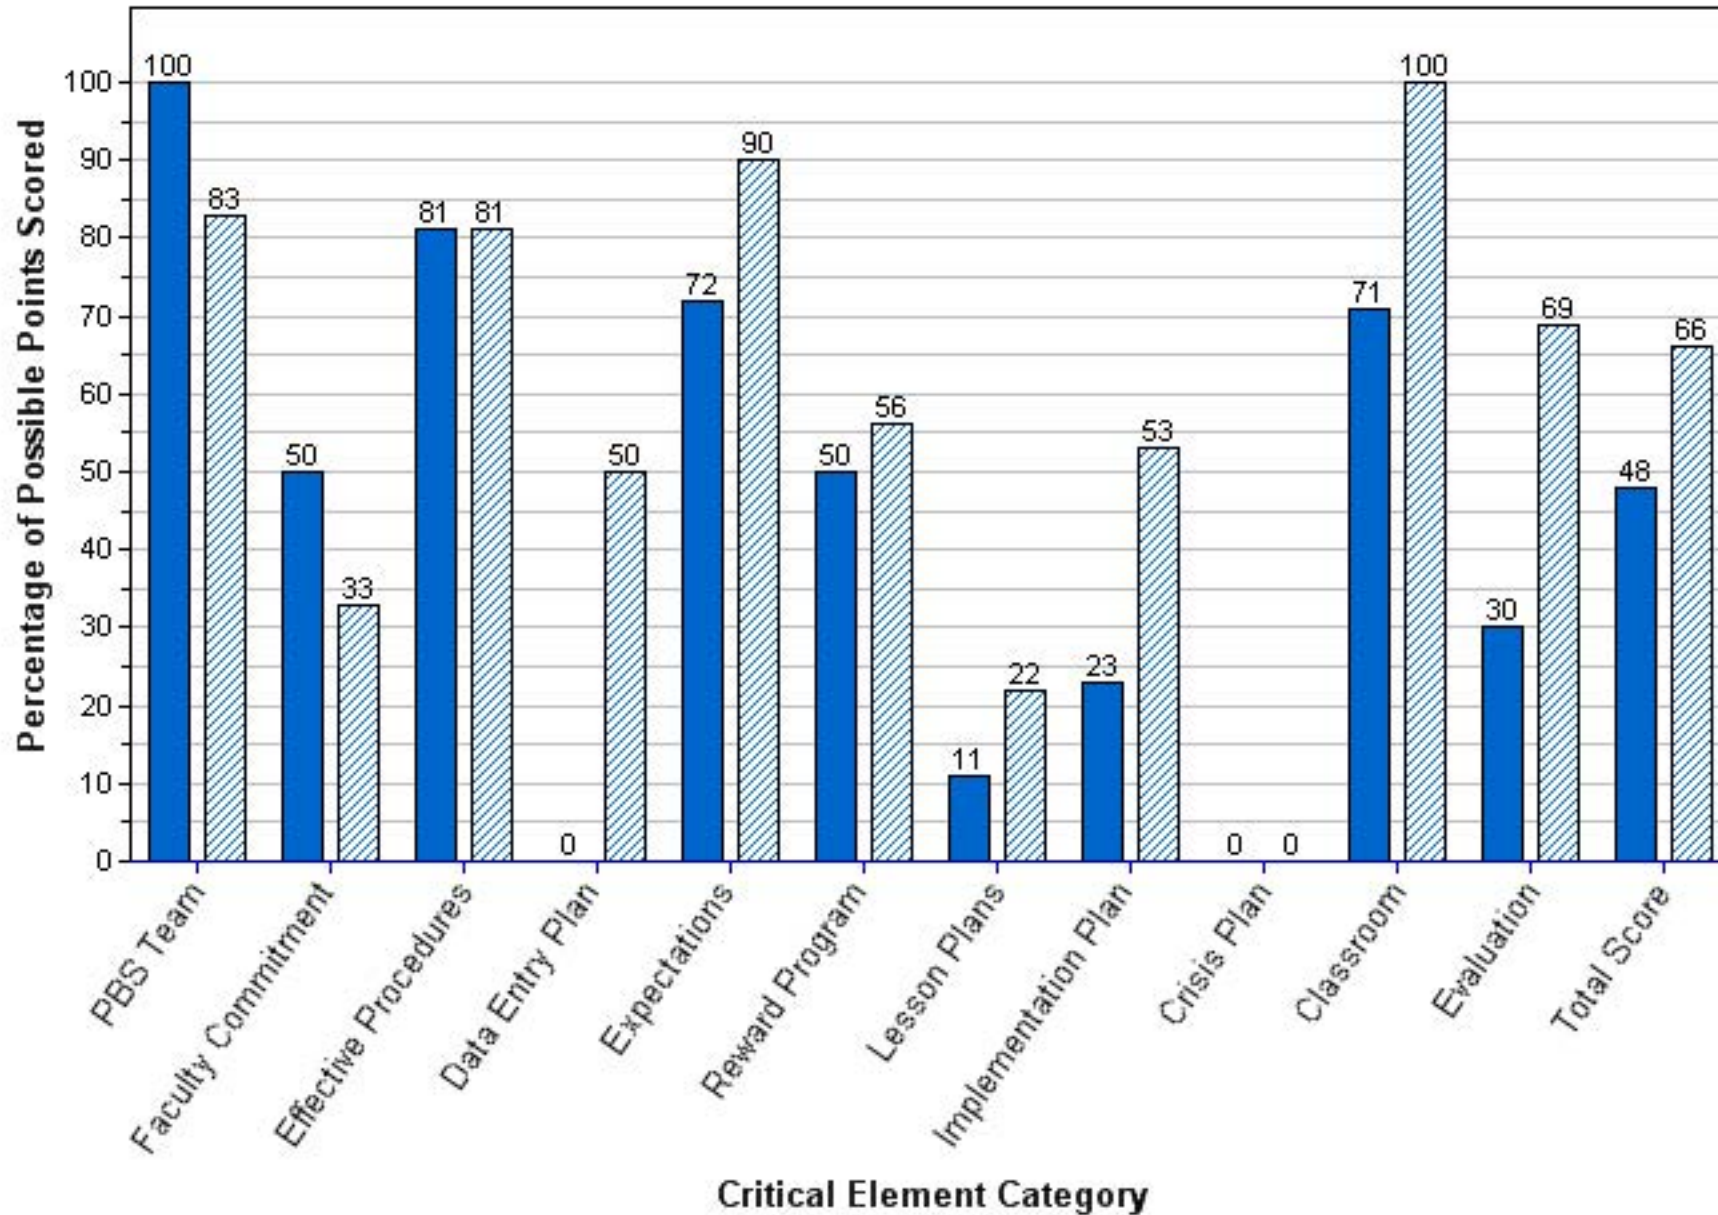

SAWGRASS LAKE ELEMENTARY SCHOOL
Benchmark of Quality Score per Critical Element Category

2010-2011 2011-2012