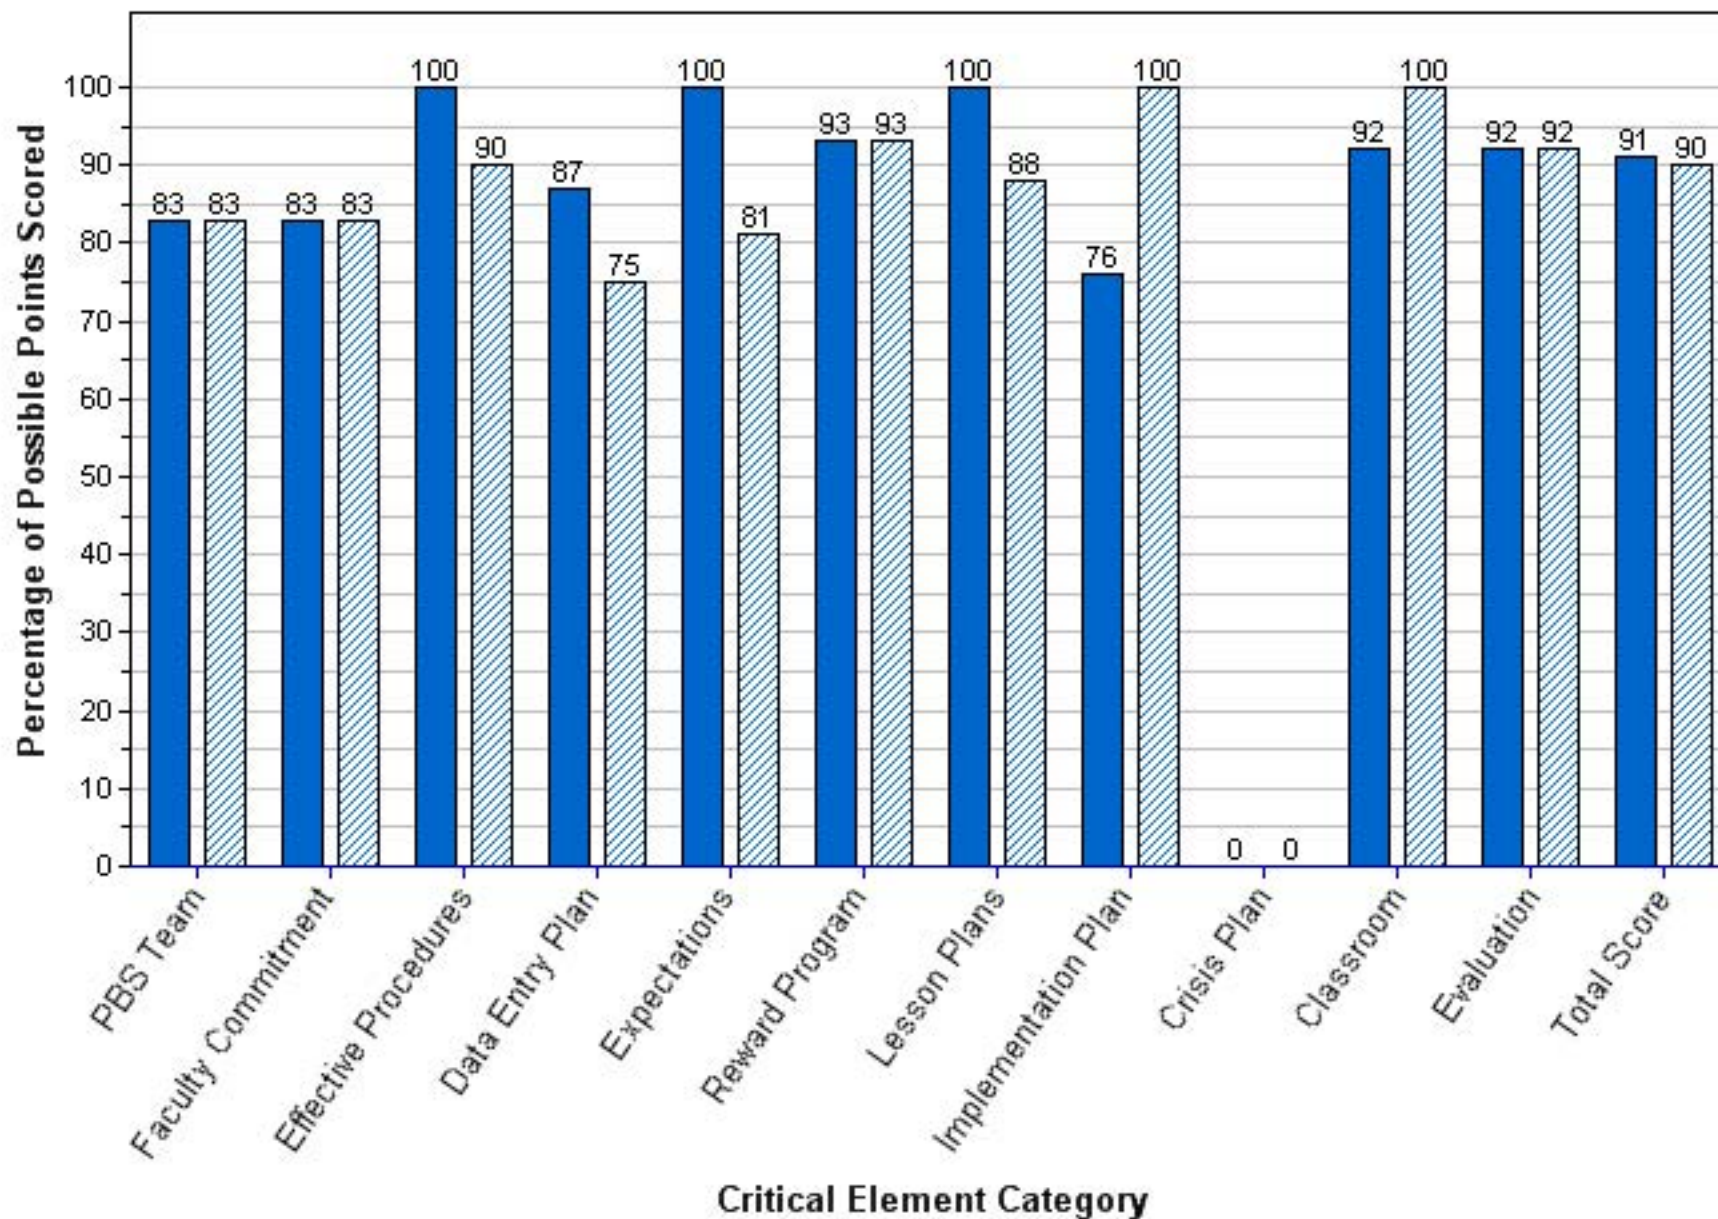

ANONA ELEMENTARY SCHOOL
Benchmark of Quality Score per Critical Element Category

2010-2011 2011-2012

AZALEA ELEMENTARY SCHOOL

Benchmark of Quality Score per Critical Element Category

2010-2011 2011-2012

AZALEA MIDDLE SCHOOL