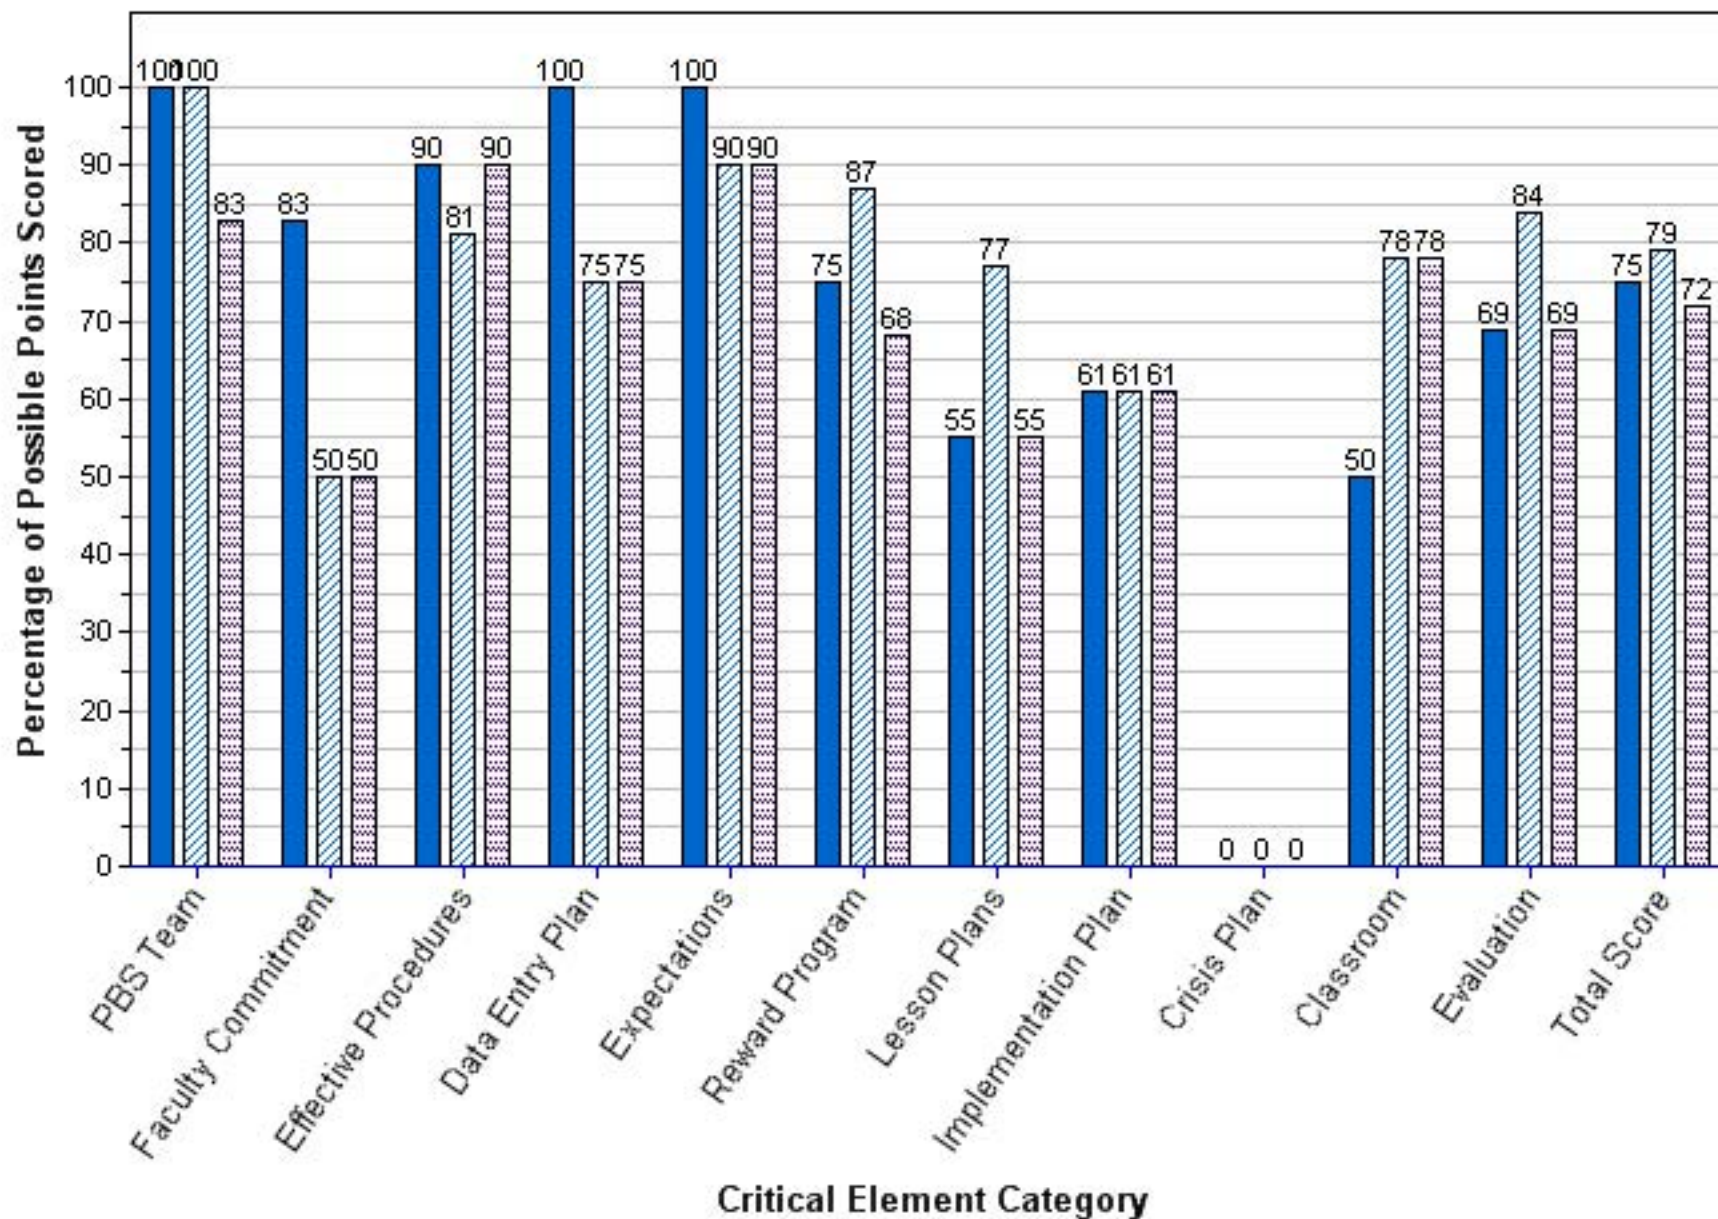

CLEARWATER HIGH SCHOOL

Benchmark of Quality Score per Critical Element Category

2010-2011 2011-2012

CLEARWATER INTERMEDIATE SCHOOL
Benchmark of Quality Score per Critical Element Category

■ 2009-2010 ▨ 2010-2011 ▩ 2011-2012