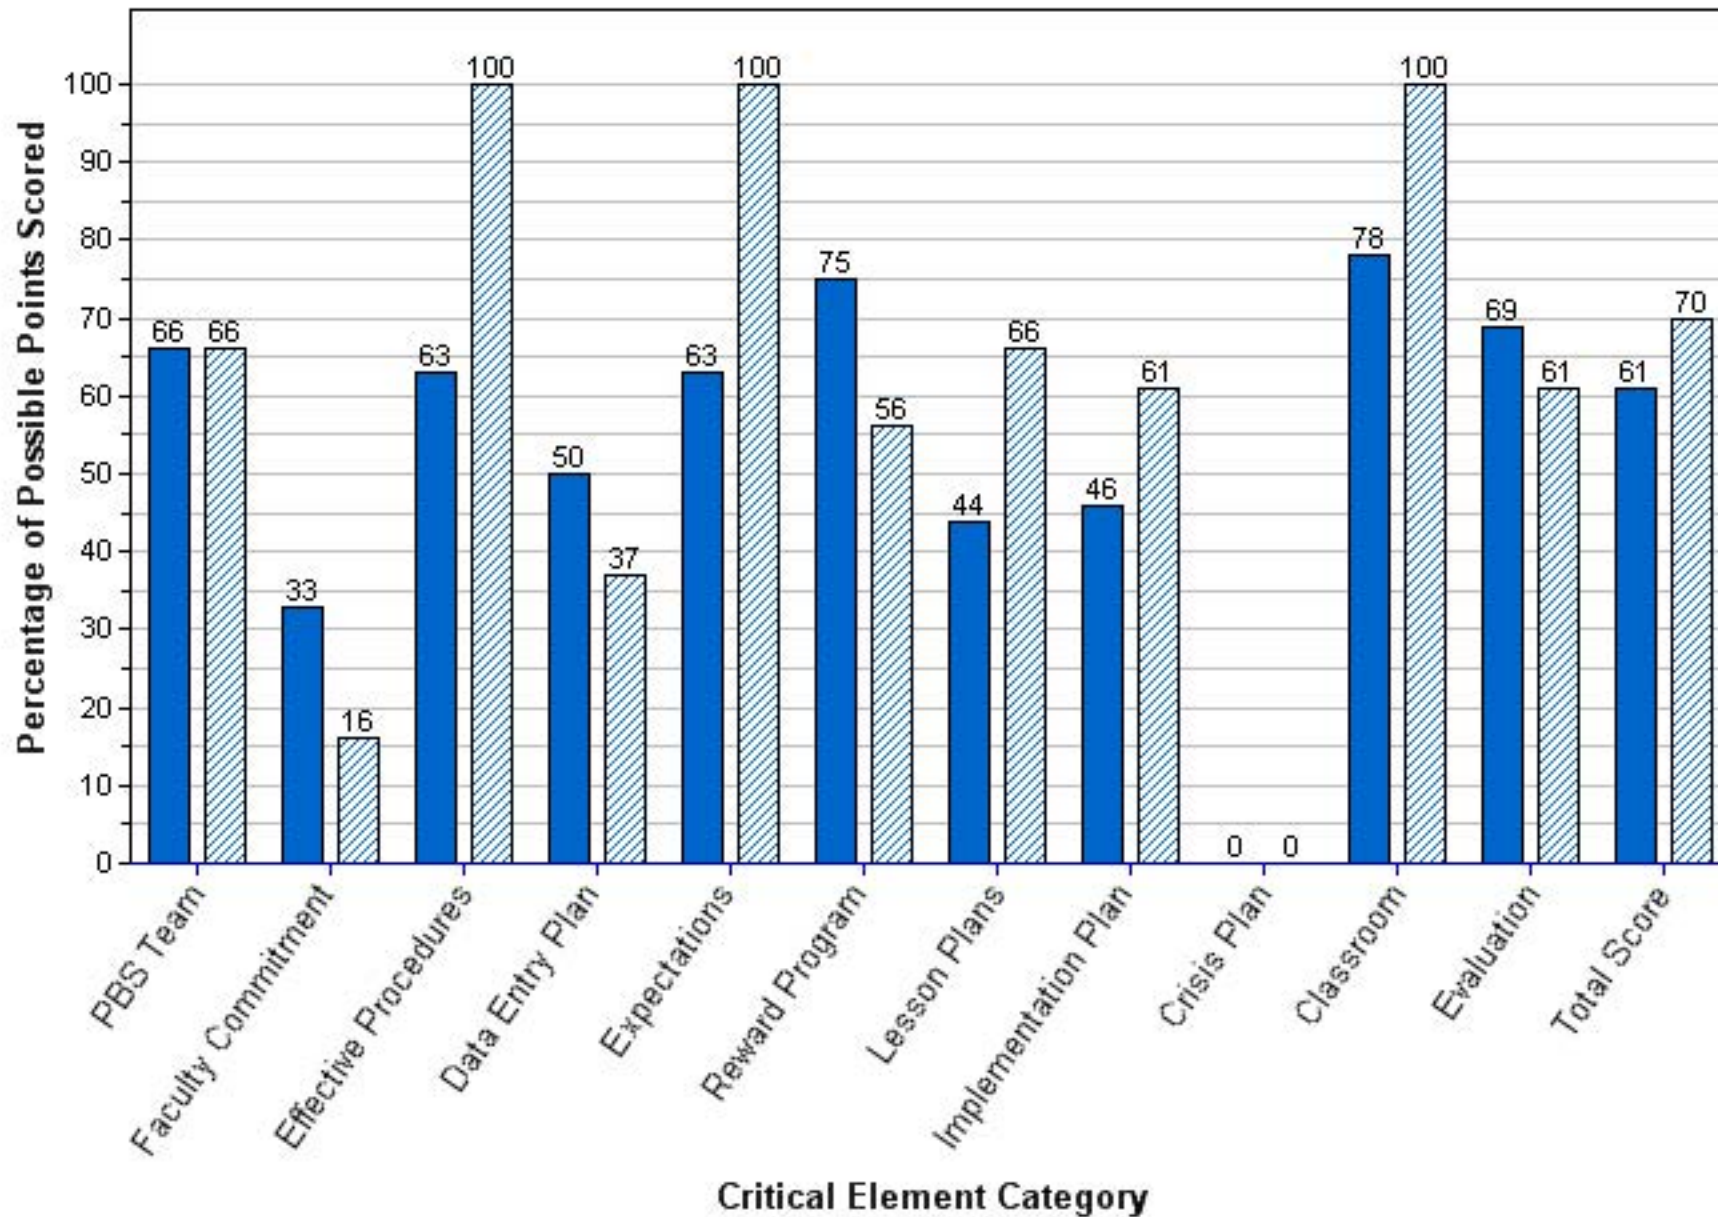

RIDGECREST ELEMENTARY SCHOOL
Benchmark of Quality Score per Critical Element Category

2010-2011 2011-2012