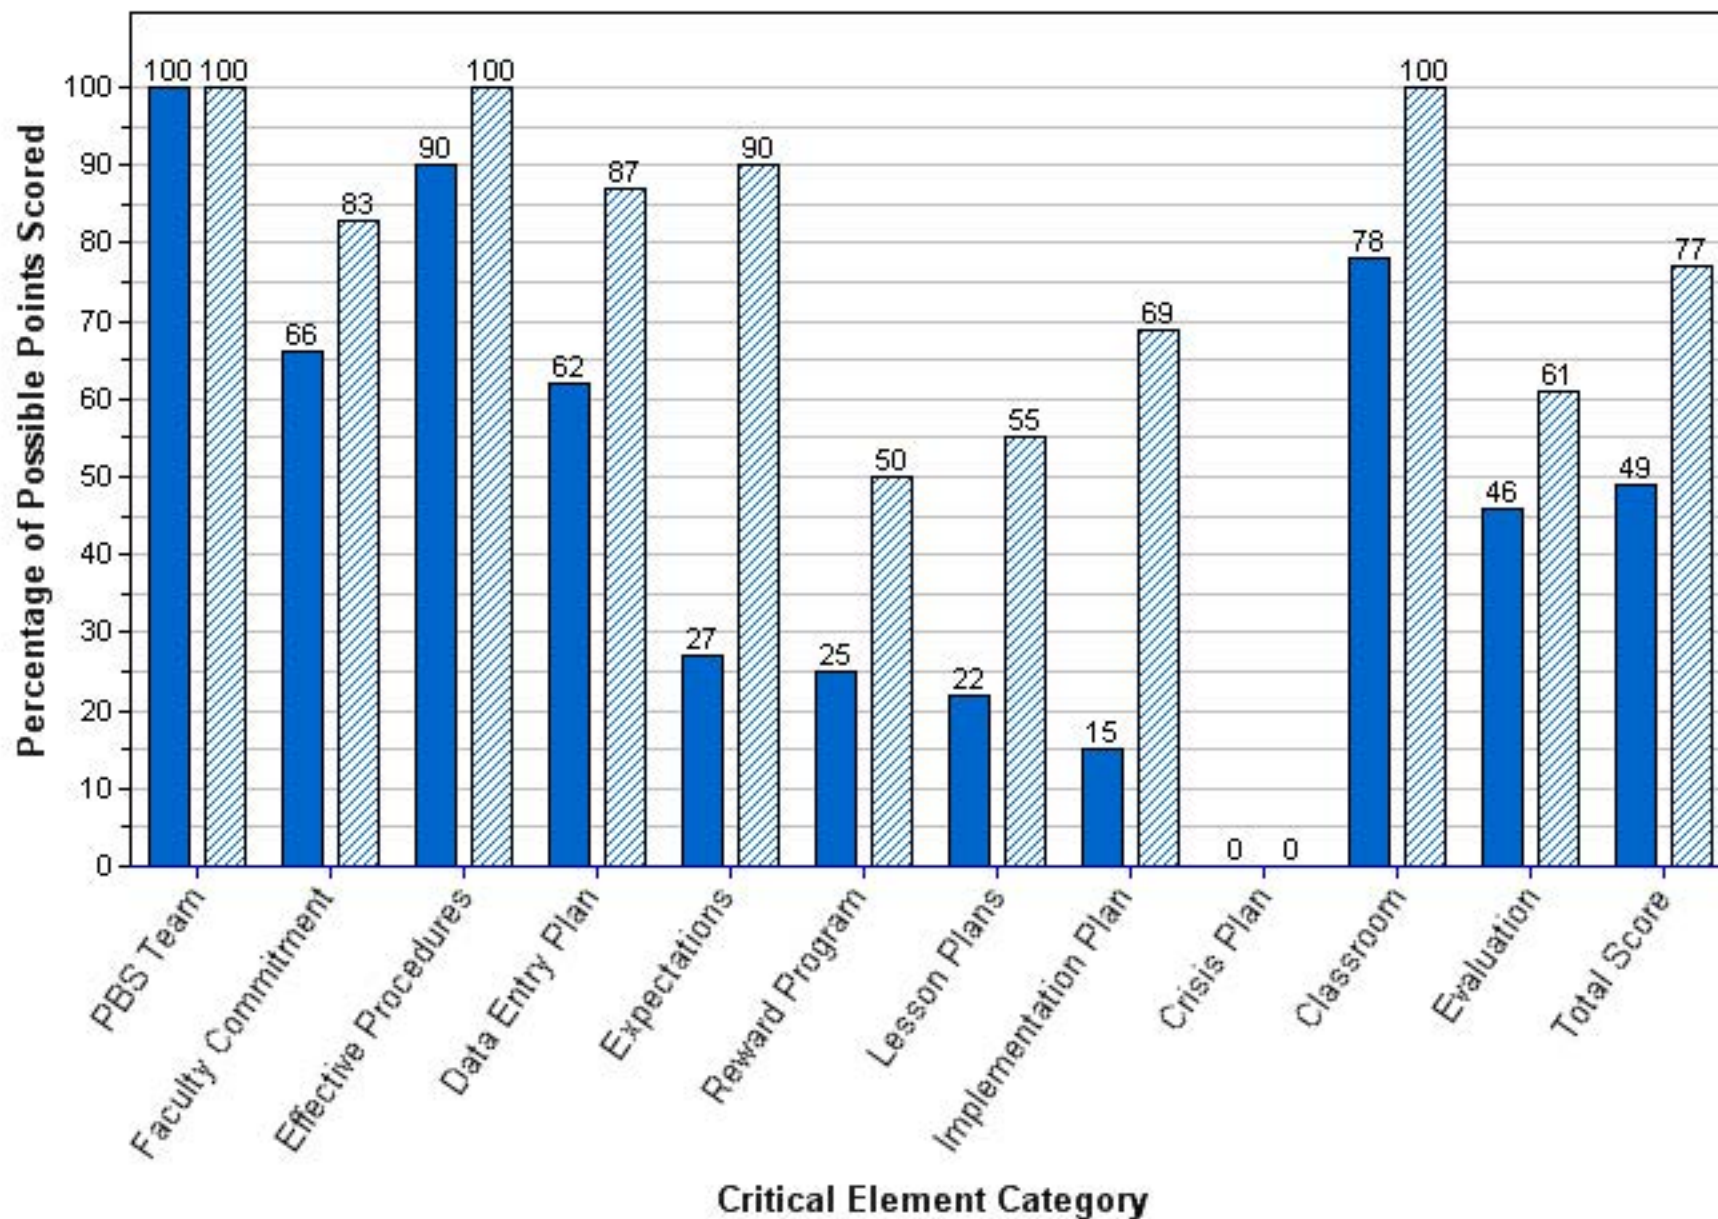

PALM HARBOR UNIVERSITY HIGH SCHOOL
Benchmark of Quality Score per Critical Element Category

■ 2010-2011   ▨ 2011-2012