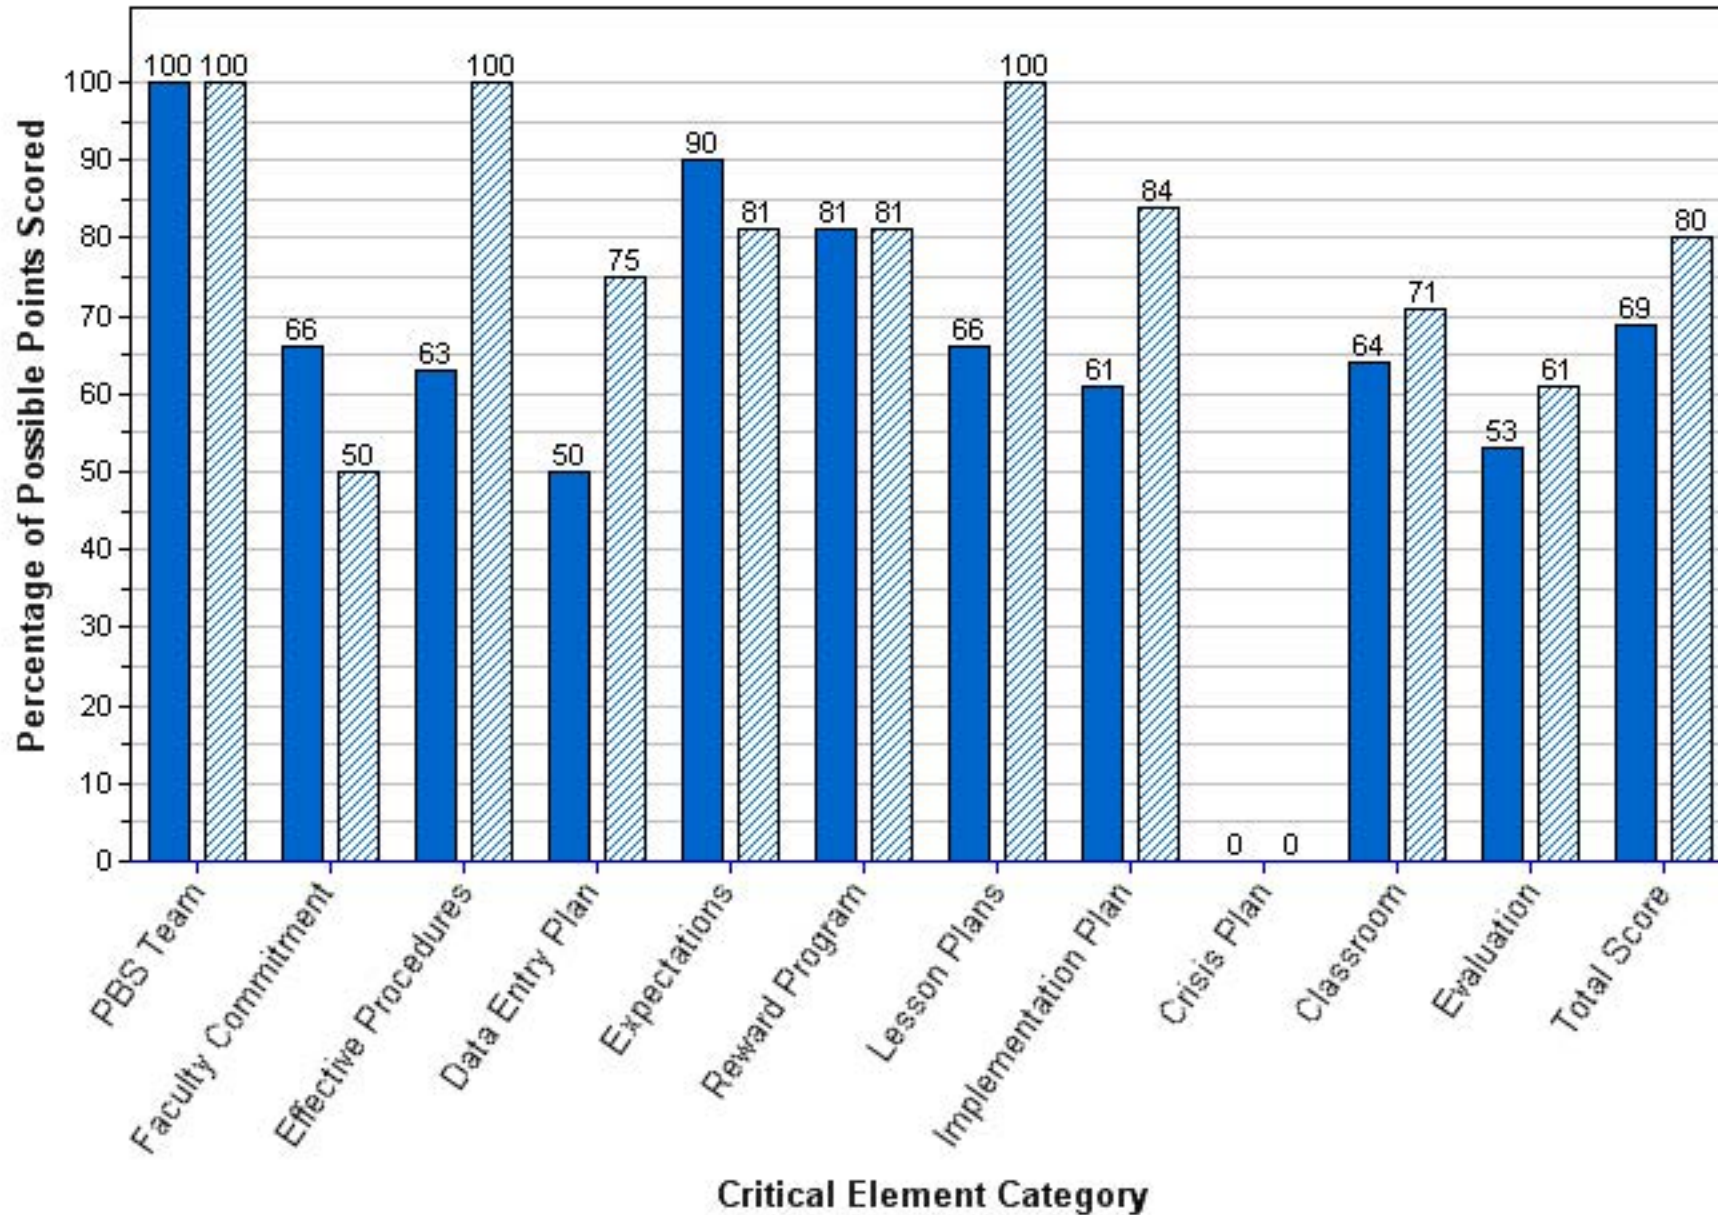

2010-2011 2011-2012

74TH STREET SCHOOL

Benchmark of Quality Score per Critical Element Category

2010-2011

2011-2012

JOHN M SEXTON ELEMENTARY SCHOOL
Benchmark of Quality Score per Critical Element Category

■ 2010-2011 ▨ 2011-2012