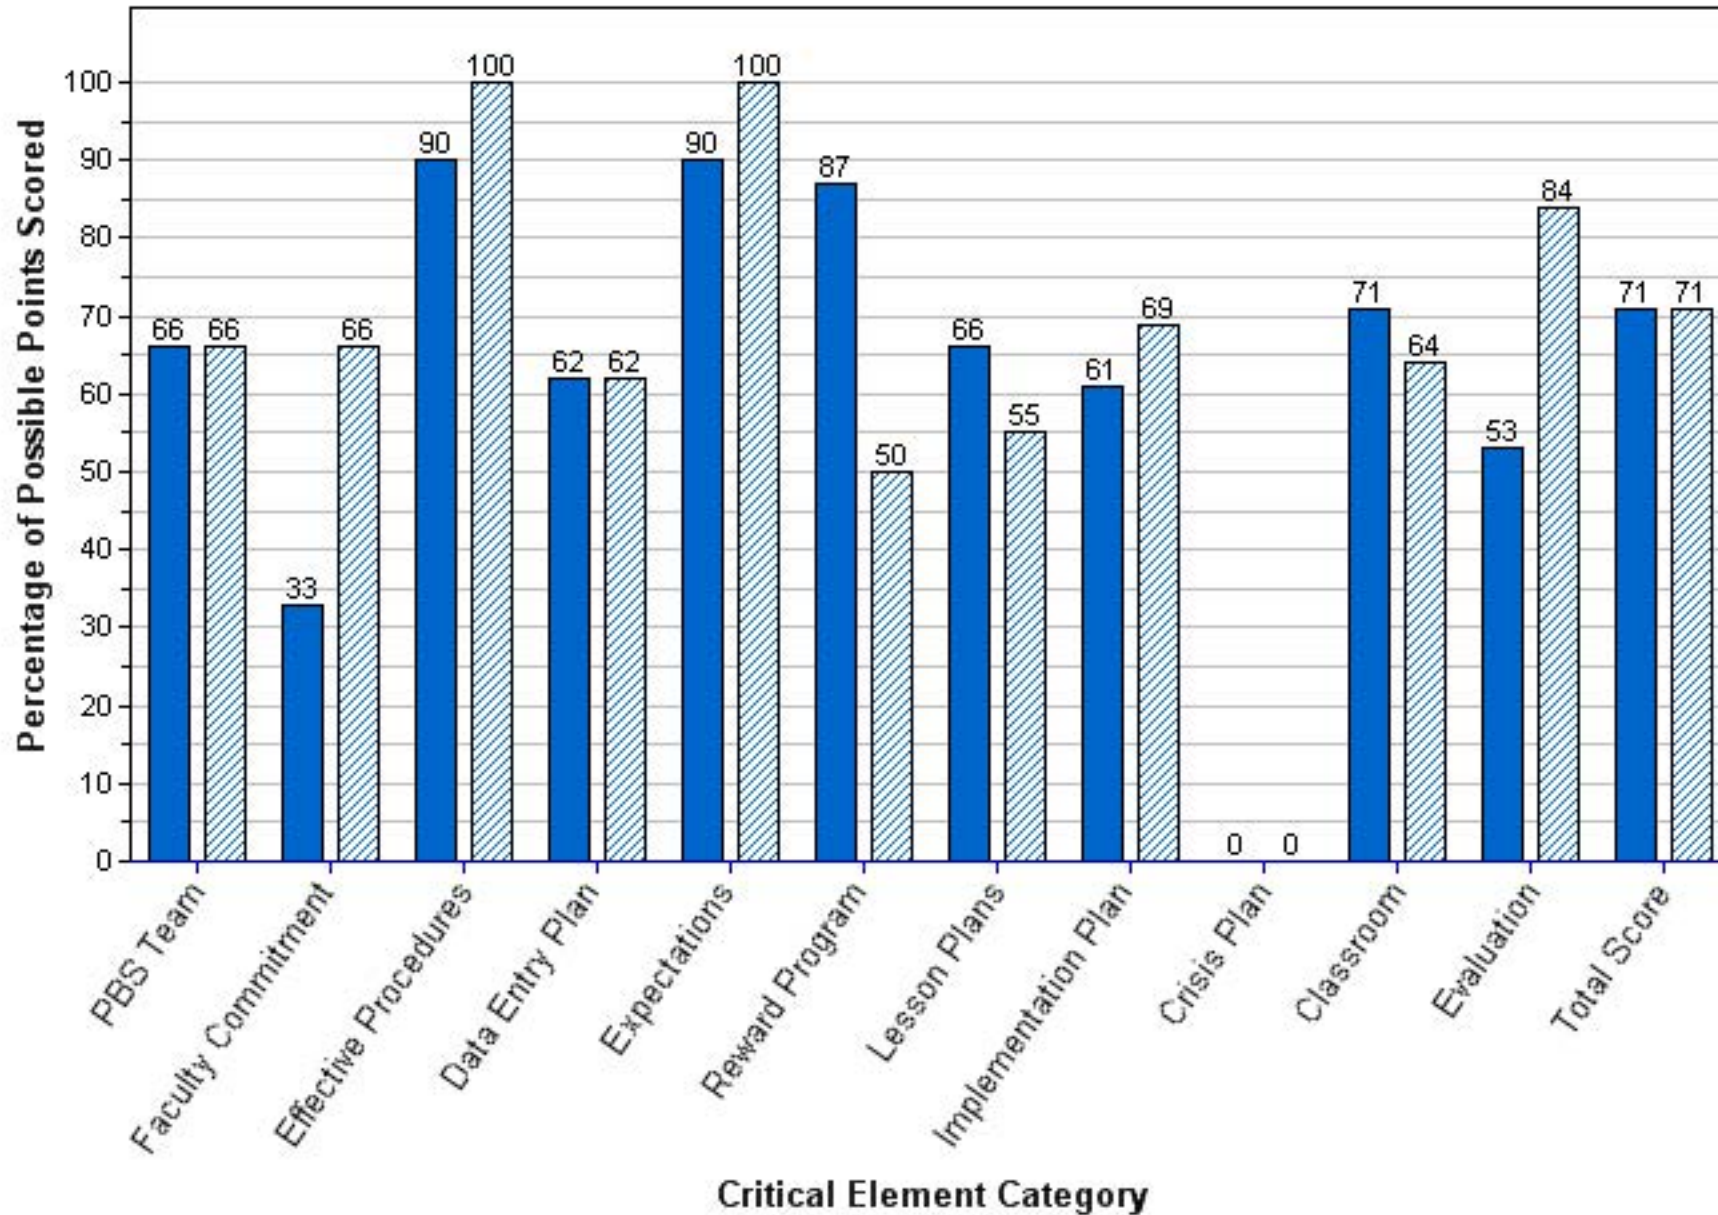

NEW HEIGHTS ELEMENTARY SCHOOL
Benchmark of Quality Score per Critical Element Category

2010-2011 2011-2012