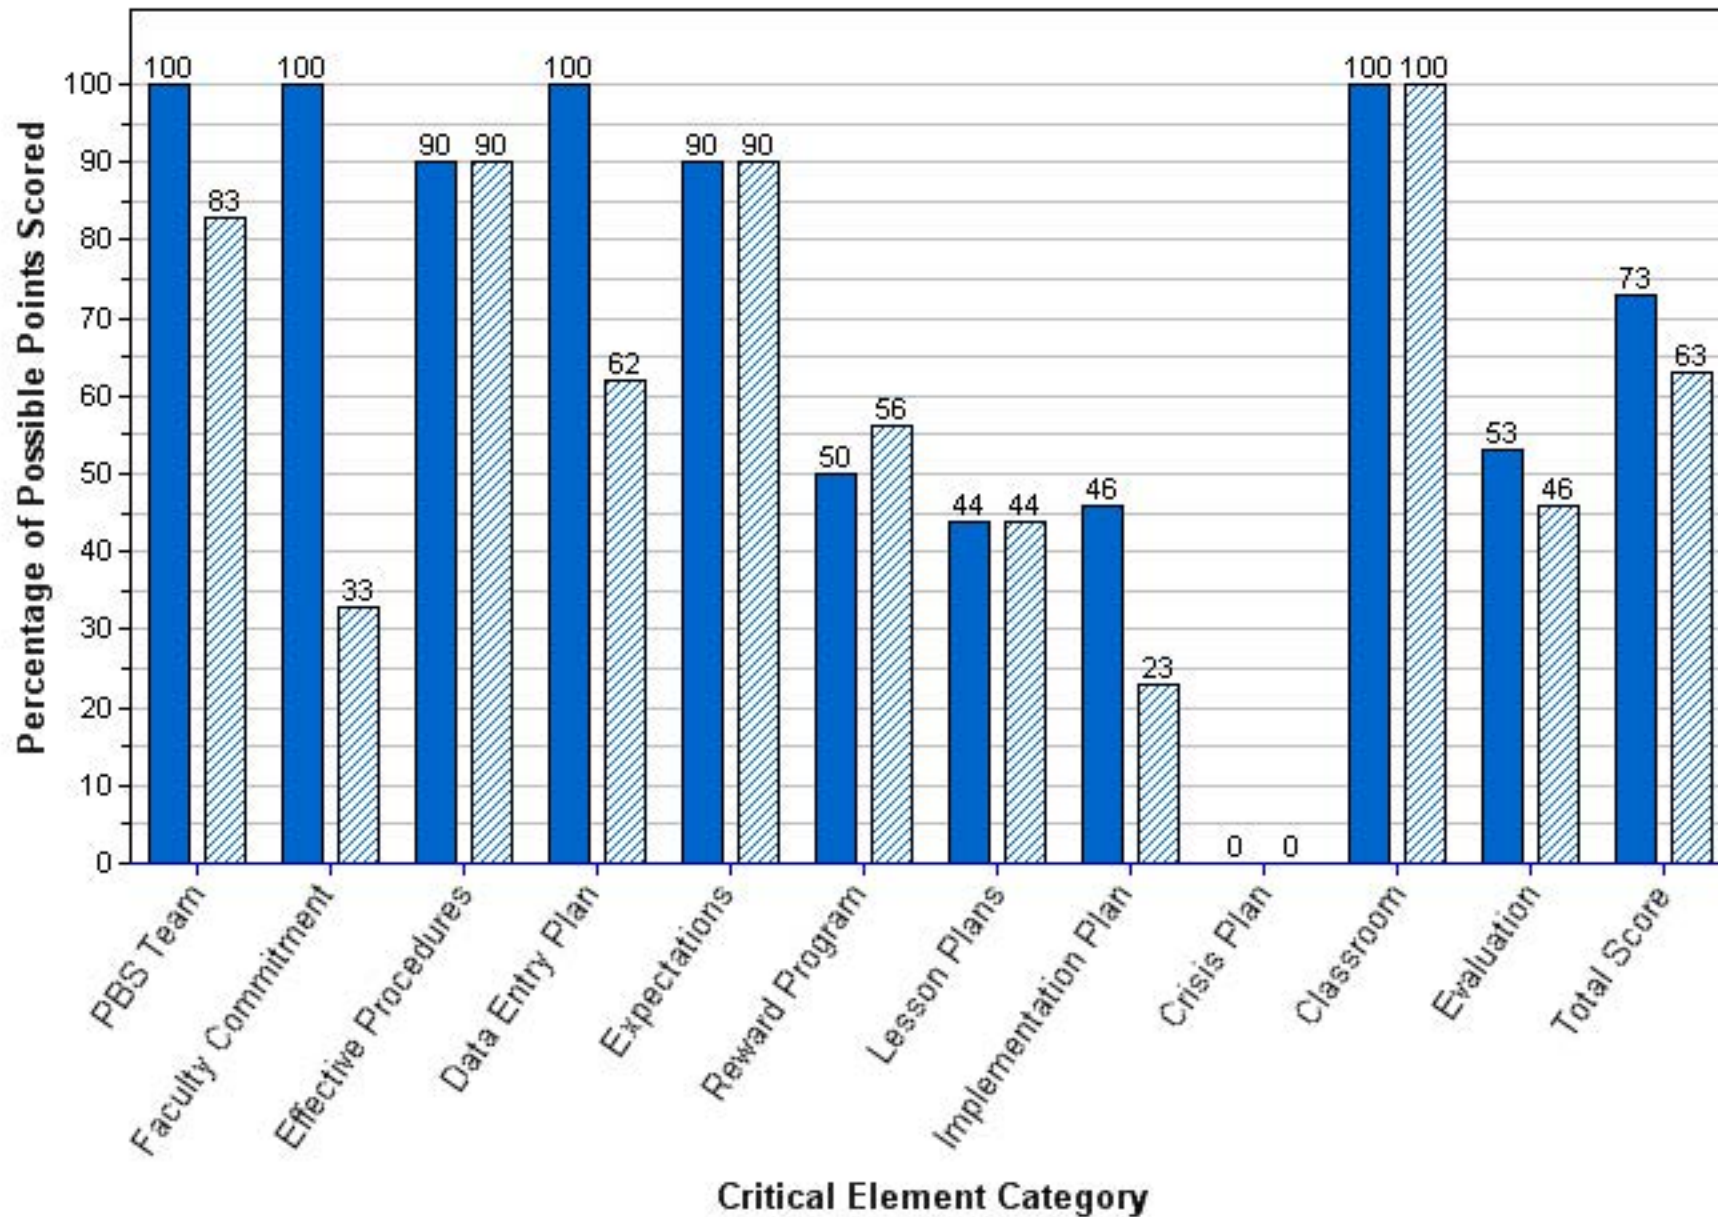

SKYVIEW ELEMENTARY SCHOOL
Benchmark of Quality Score per Critical Element Category

2010-2011 2011-2012