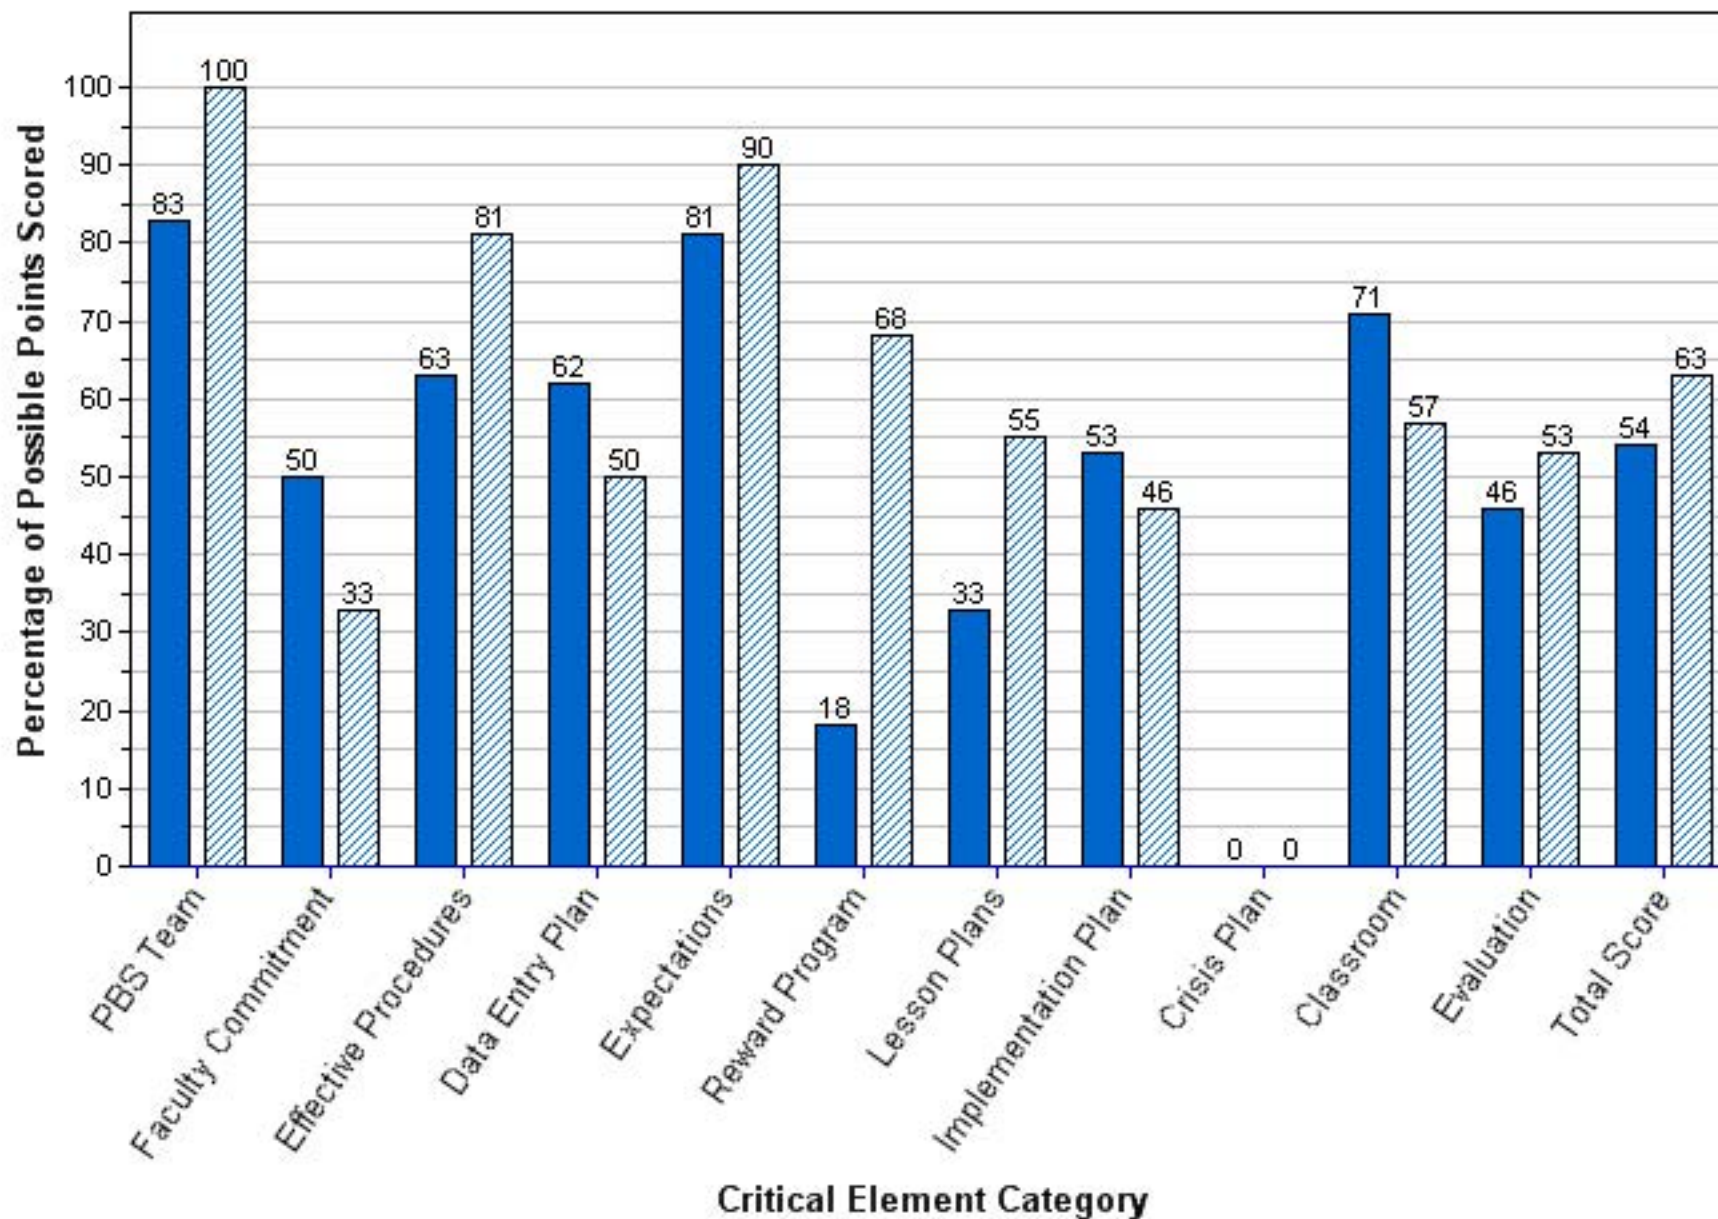

BAY POINT ELEMENTARY SCHOOL
Benchmark of Quality Score per Critical Element Category

2010-2011 2011-2012