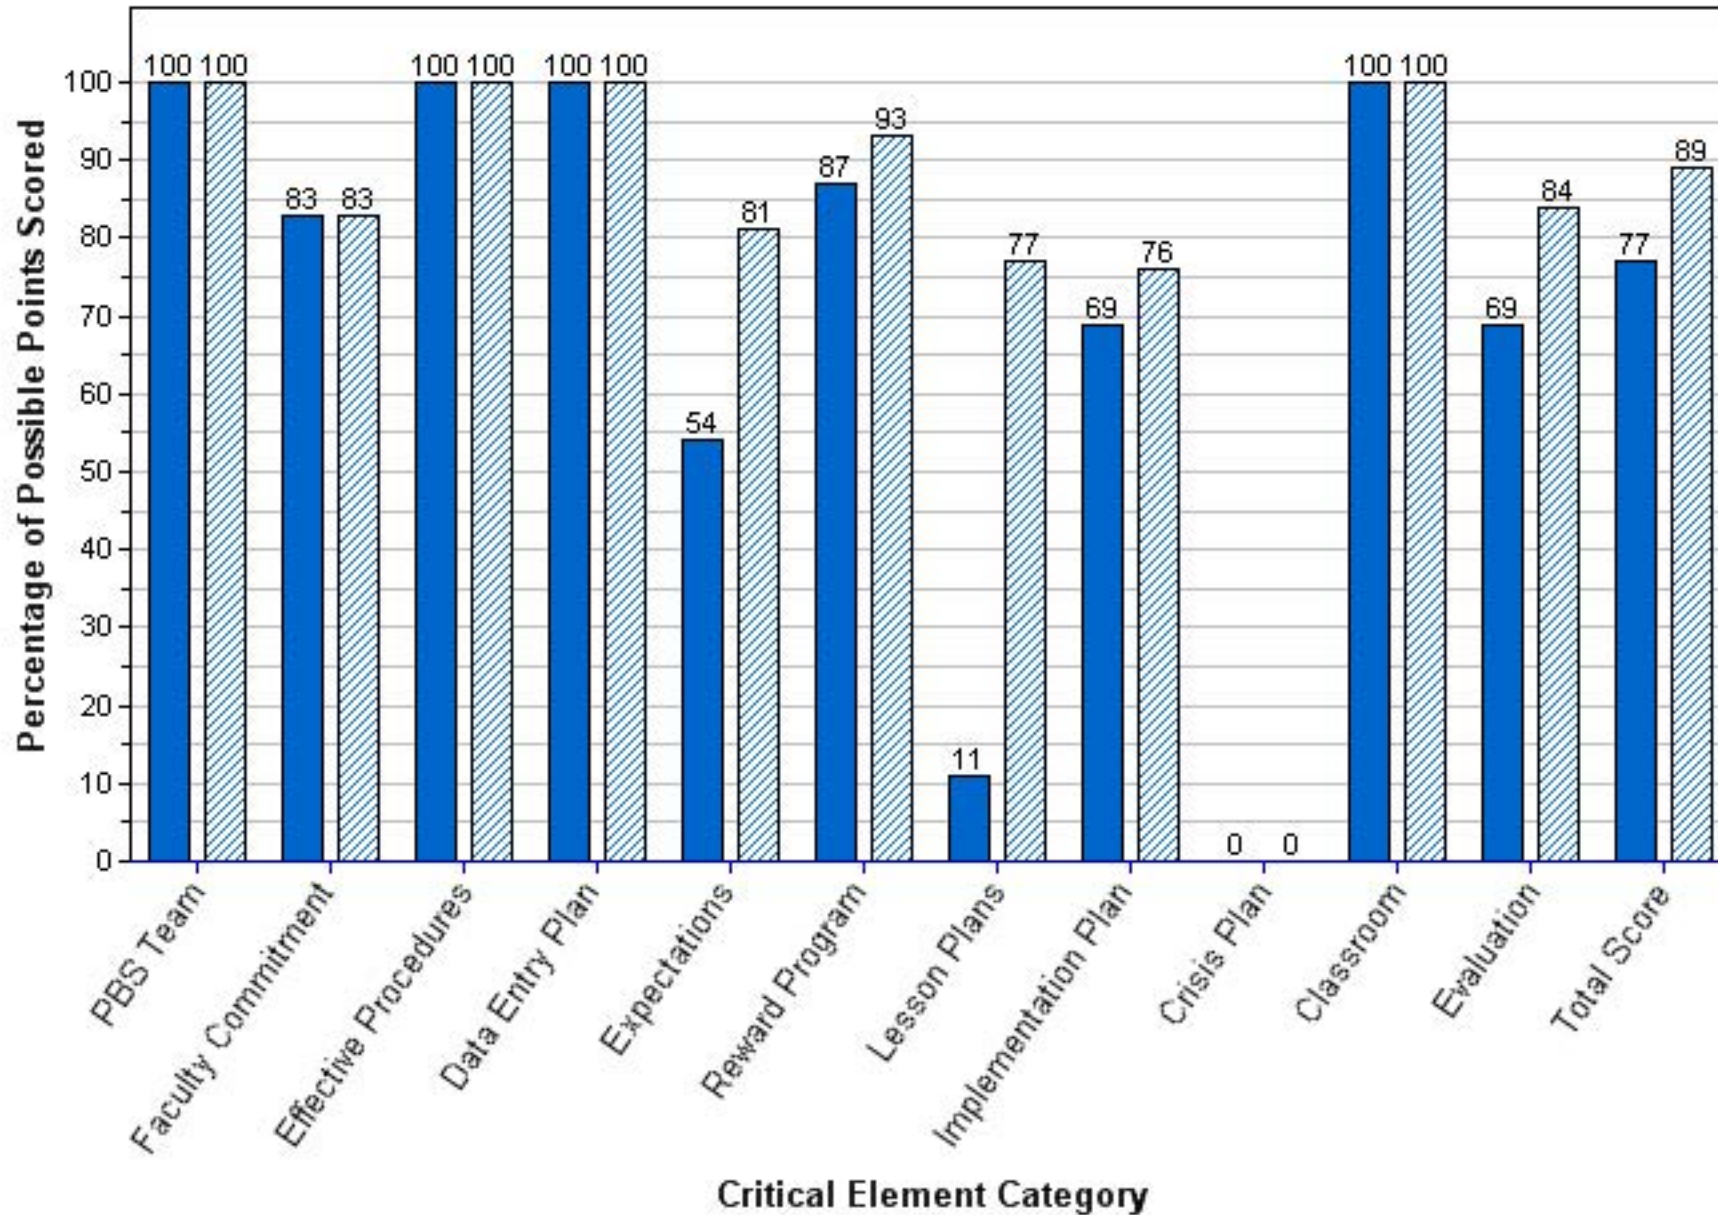

MCMULLEN-BOOTH ELEMENTARY SCHOOL
Benchmark of Quality Score per Critical Element Category

2010-2011 2011-2012

MEADOWLAWN MIDDLE SCHOOL

Benchmark of Quality Score per Critical Element Category

2010-2011 2011-2012