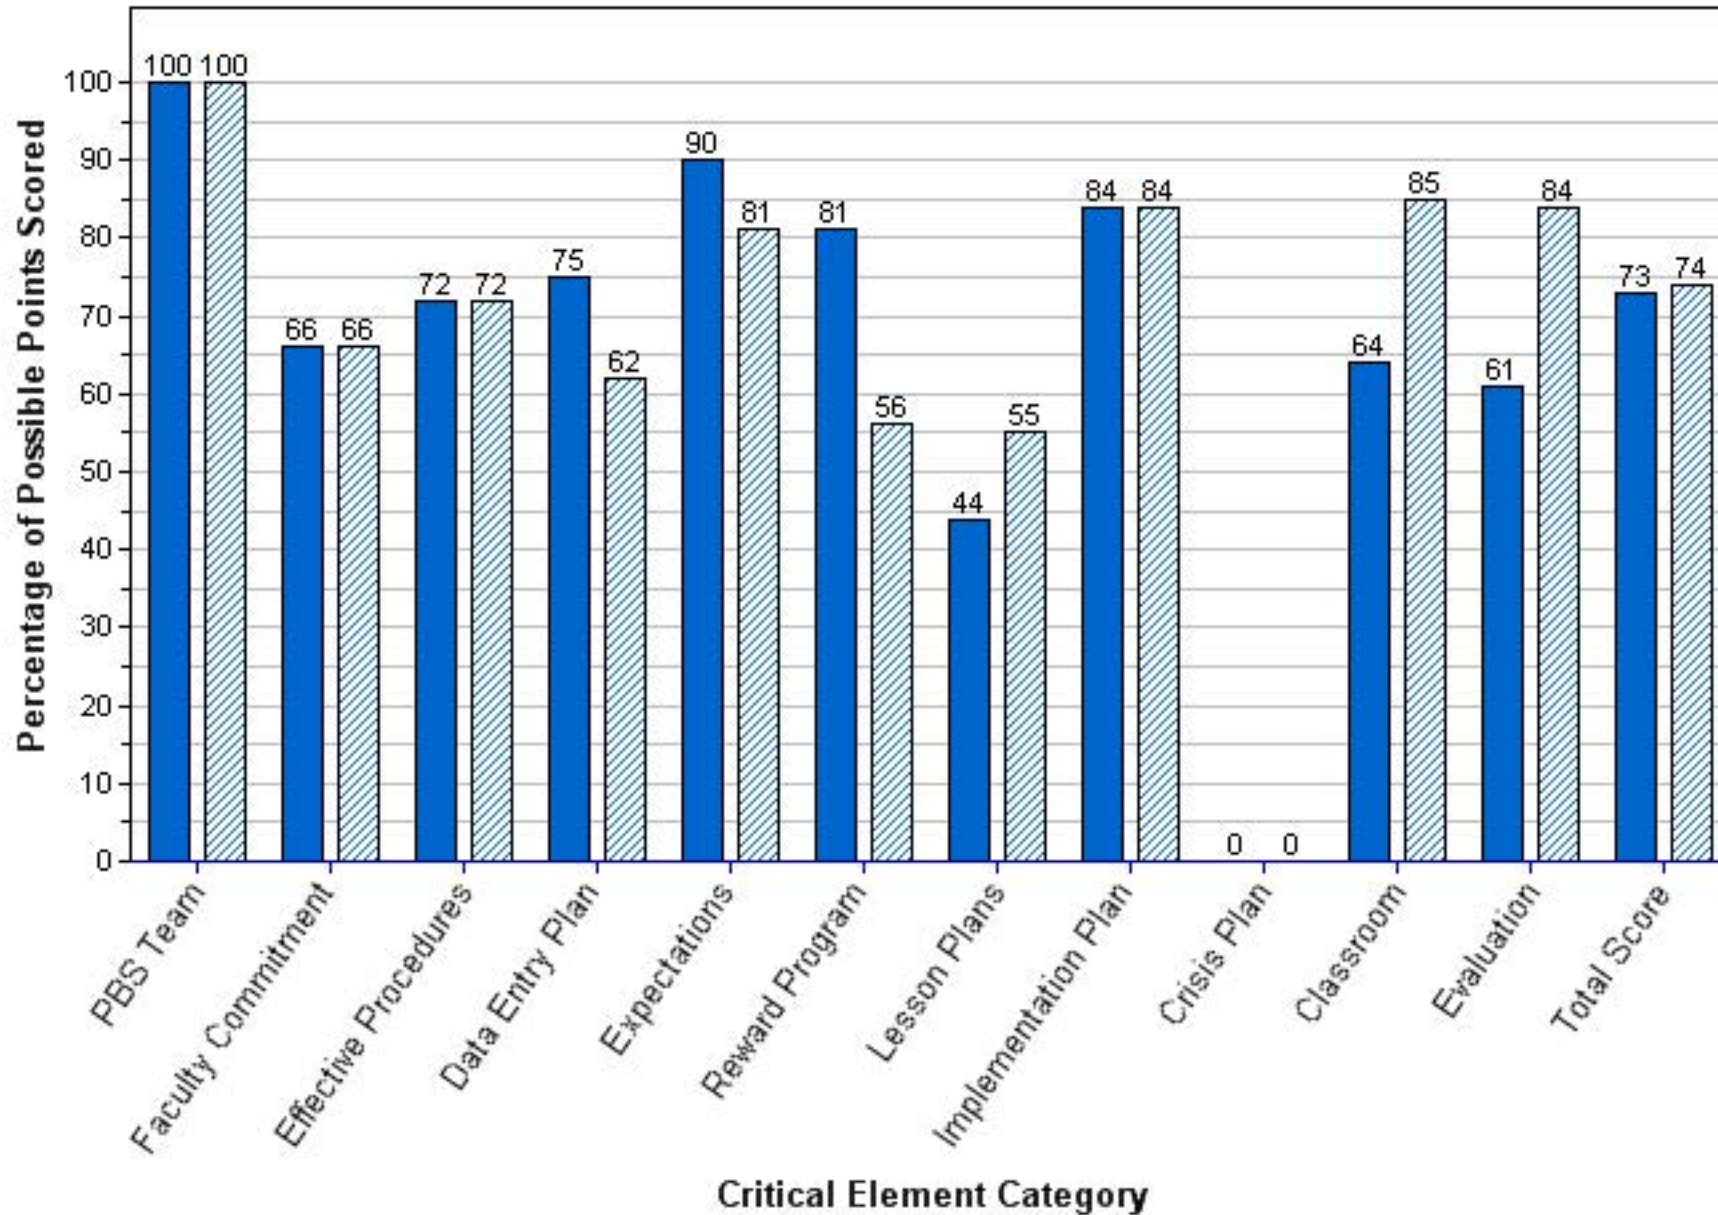

WESTGATE ELEMENTARY SCHOOL
Benchmark of Quality Score per Critical Element Category

2010-2011 2011-2012

WOODLAWN ELEMENTARY SCHOOL (PINELLAS)
Benchmark of Quality Score per Critical Element Category

2010-2011 2011-2012