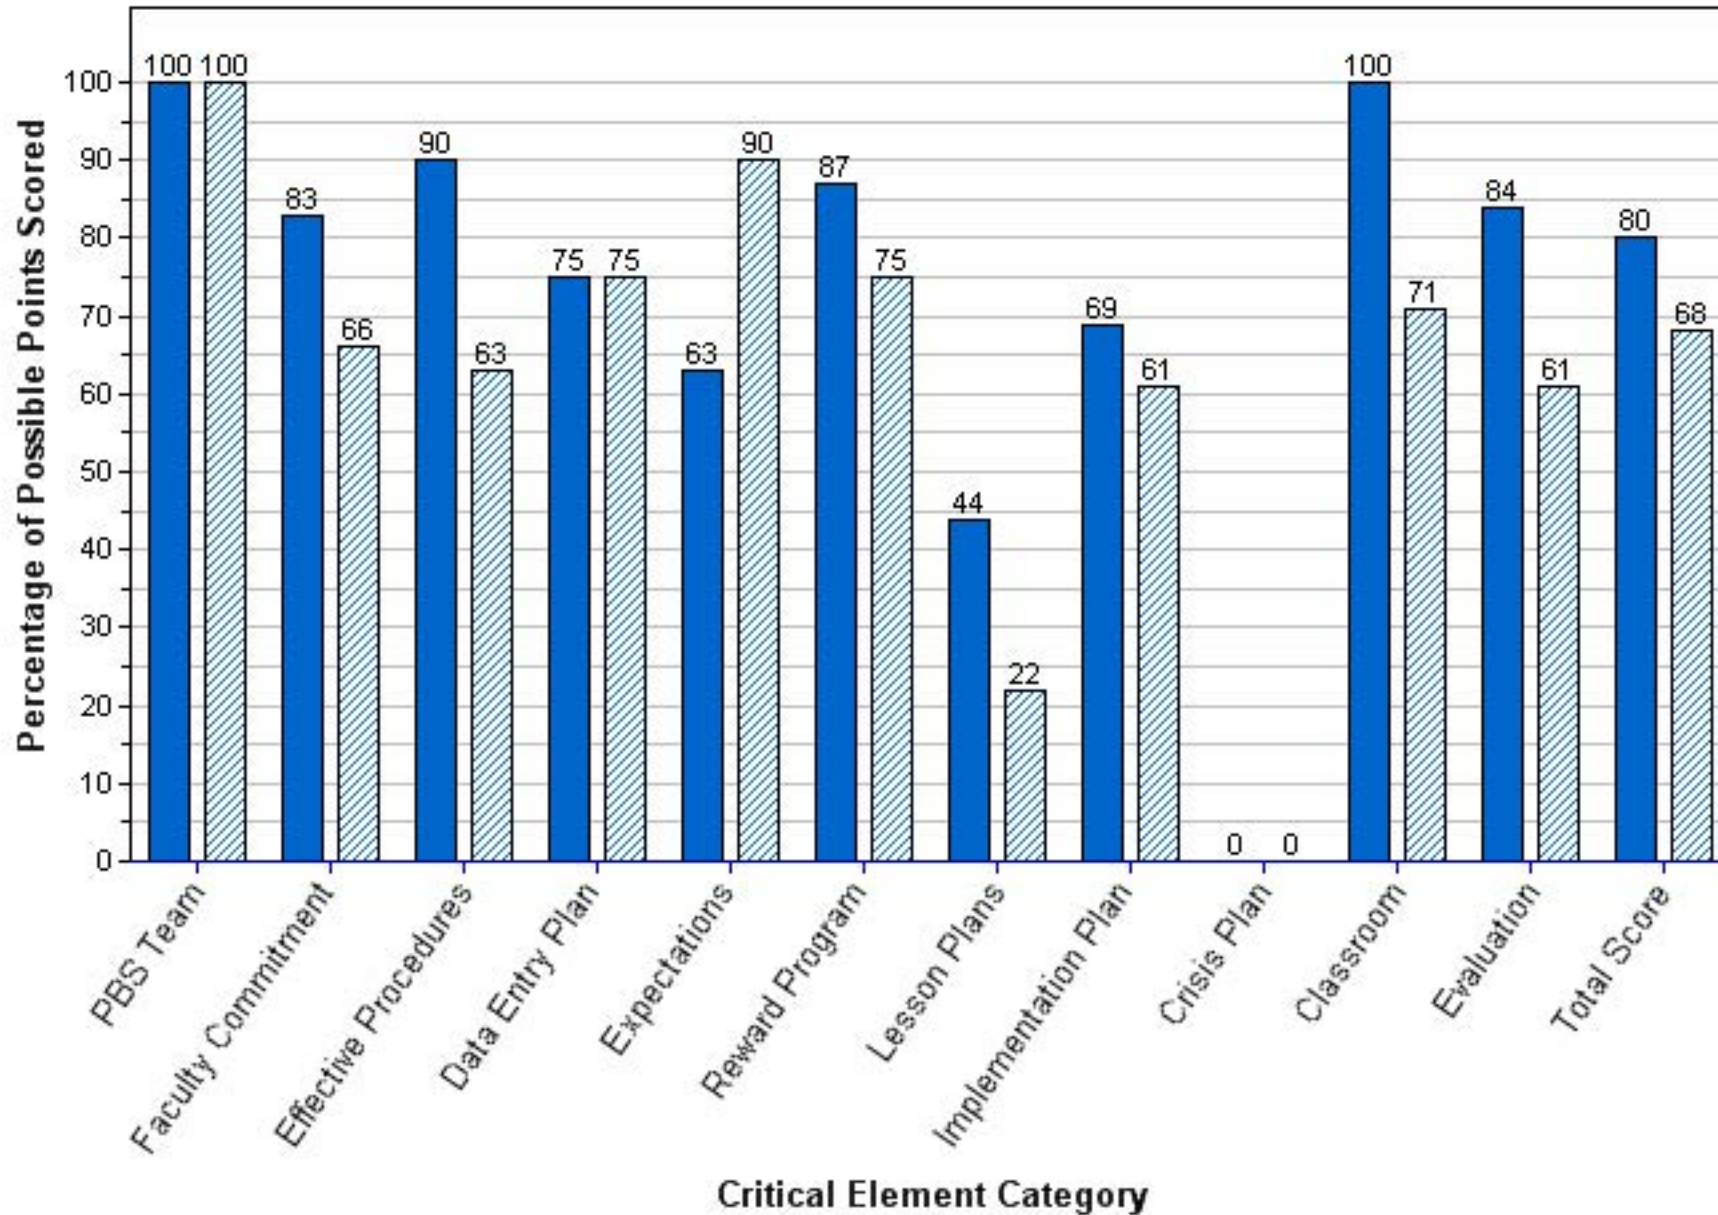

CAMPBELL PARK ELEMENTARY SCHOOL
Benchmark of Quality Score per Critical Element Category

2010-2011 2011-2012