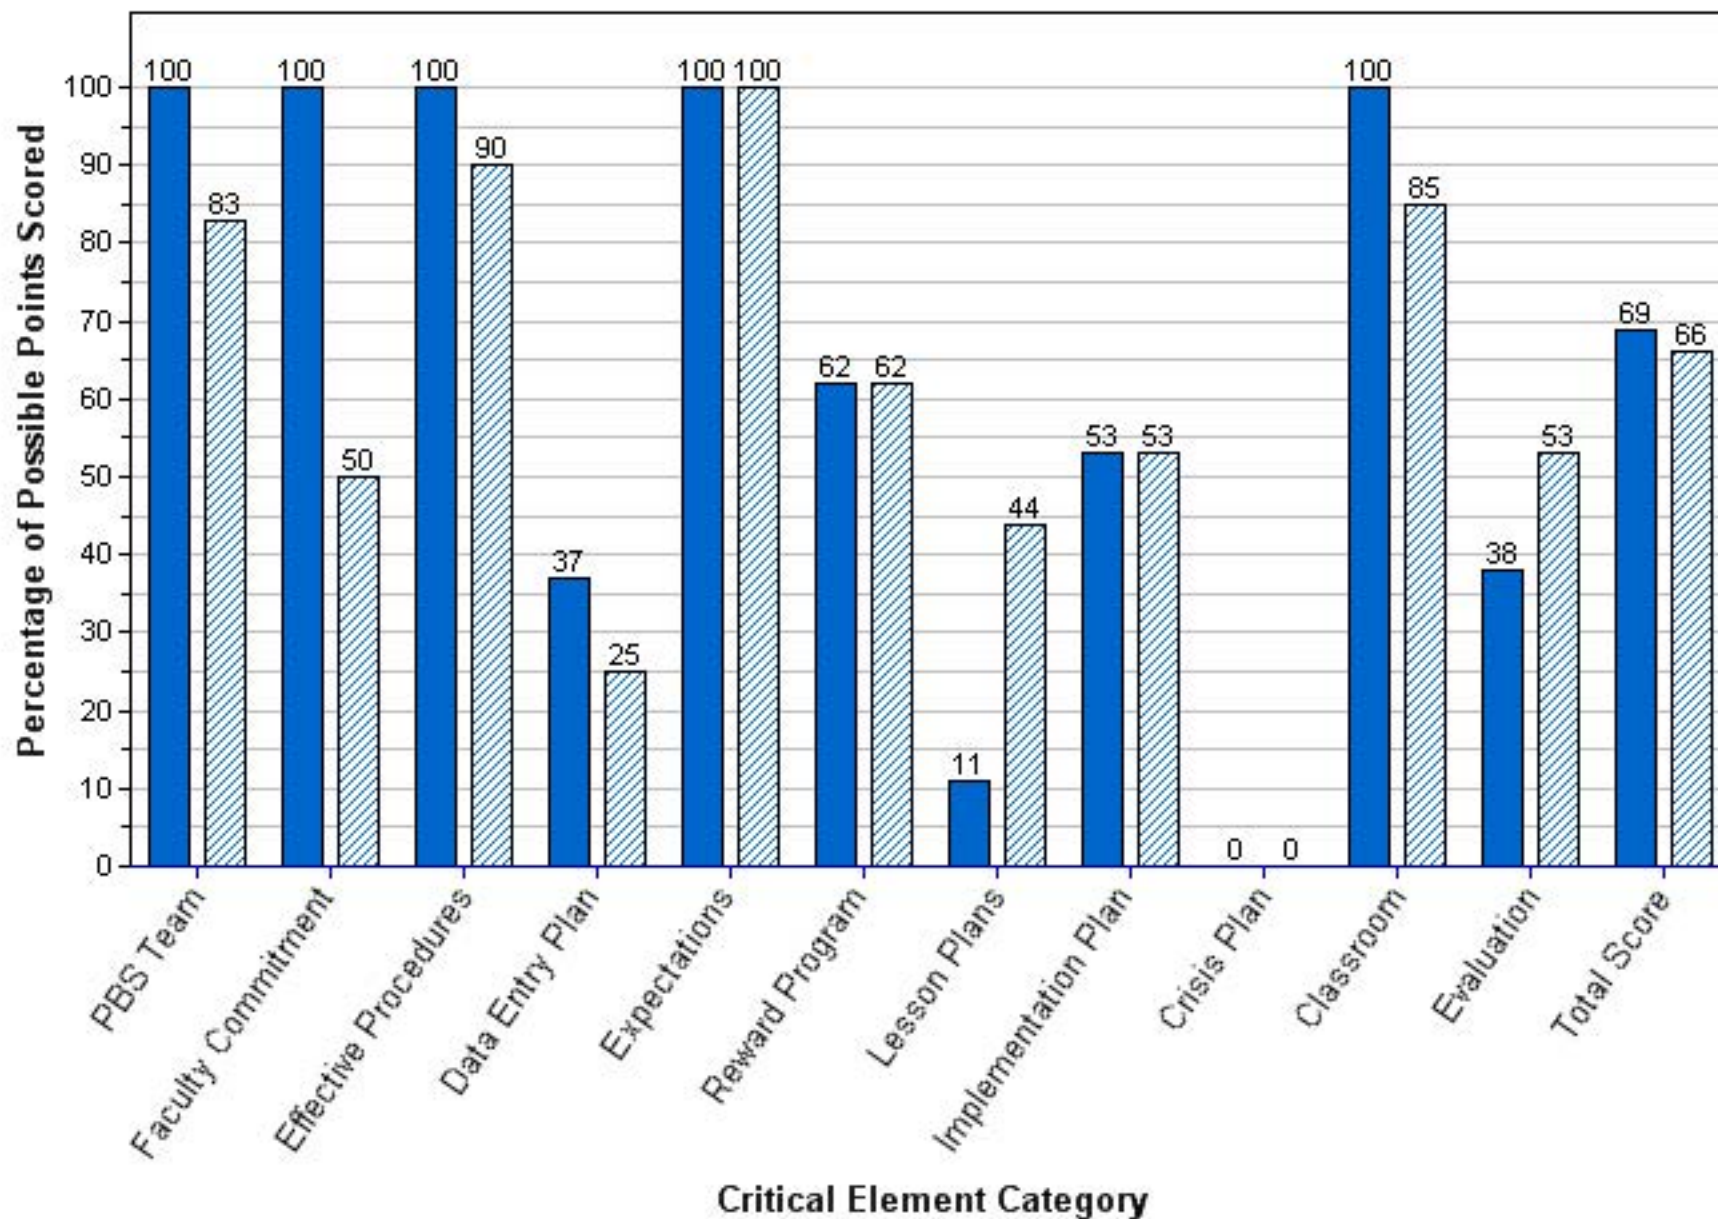

BAY VISTA FUNDAMENTAL SCHOOL
Benchmark of Quality Score per Critical Element Category

■ 2010-2011   ▨ 2011-2012