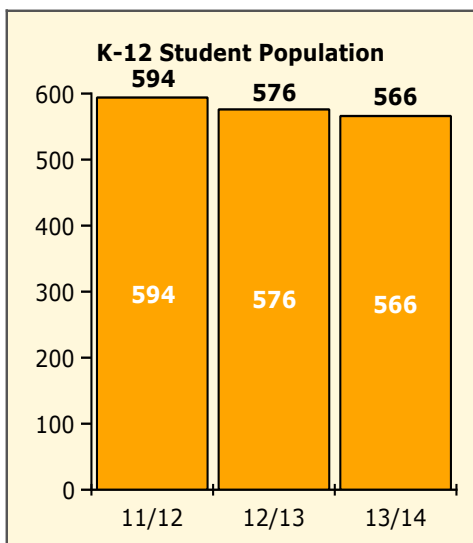

PINELLAS COUNTY SCHOOLS DISTRICT DISCIPLINE TRENDS

3/3/2014

Incidents Total

Population and Discipline by:

Black Non Black

Population and Discipline by:

Elem Mid High Other