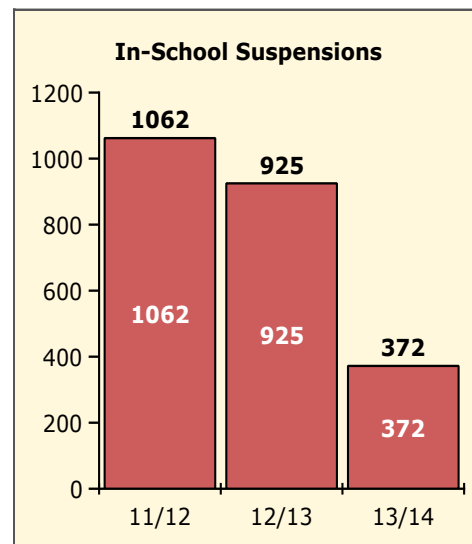

PINELLAS COUNTY SCHOOLS DISTRICT DISCIPLINE TRENDS

3/3/2014

Incidents Total

Population and Discipline by:

Black Non Black

Population and Discipline by:

Elem Mid High Other