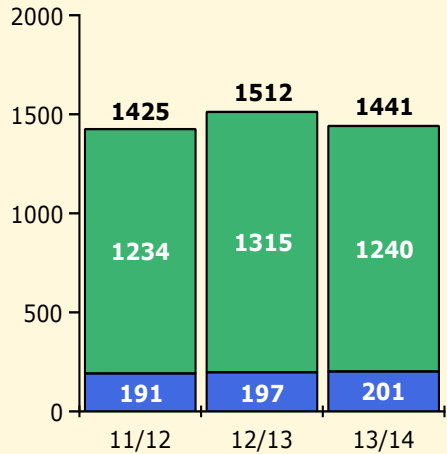

Black Non Black

PINELLAS COUNTY SCHOOLS DISTRICT DISCIPLINE TRENDS

3/3/2014

Incidents Total

Population and Discipline by:

Black Non Black

K-12 Student Population

Out-of-School Suspensions