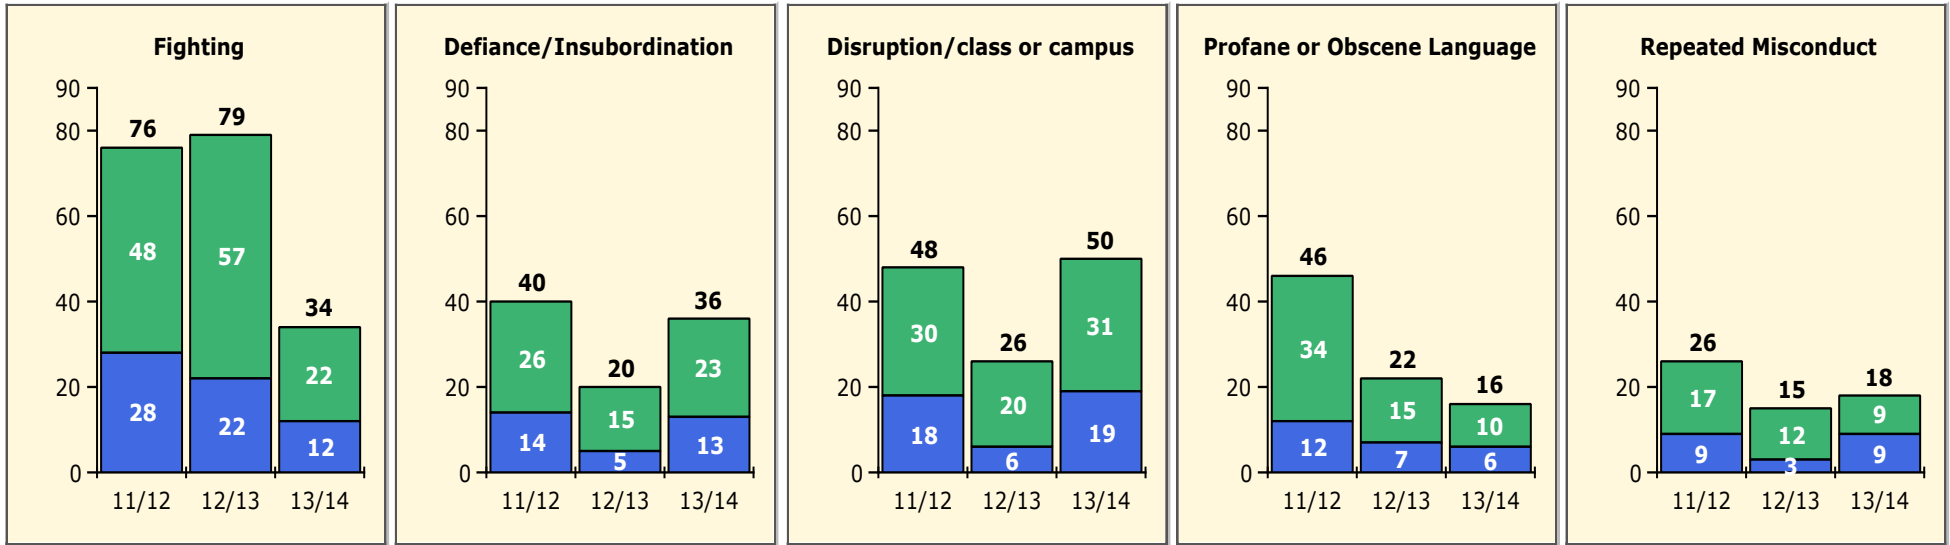

Black Non Black

Population and Discipline by:

Elem Mid High Other

PINELLAS COUNTY SCHOOLS DISTRICT DISCIPLINE TRENDS

Incidents Total

Top 5 Out-of-School Suspensions

Black Non Black

Top 5 Detail: Days Suspended