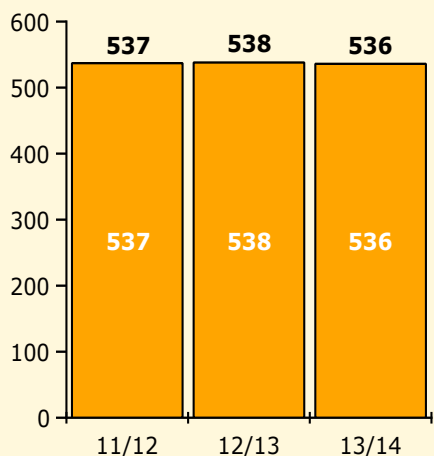

K-12 Student Population