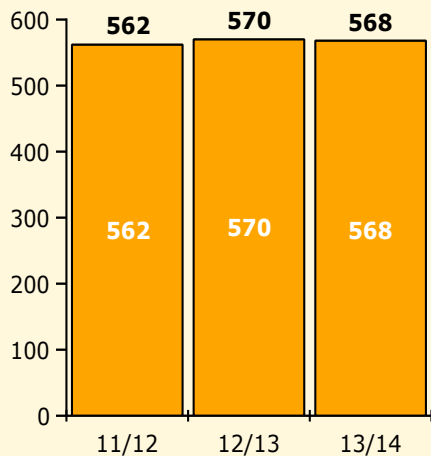

K-12 Student Population