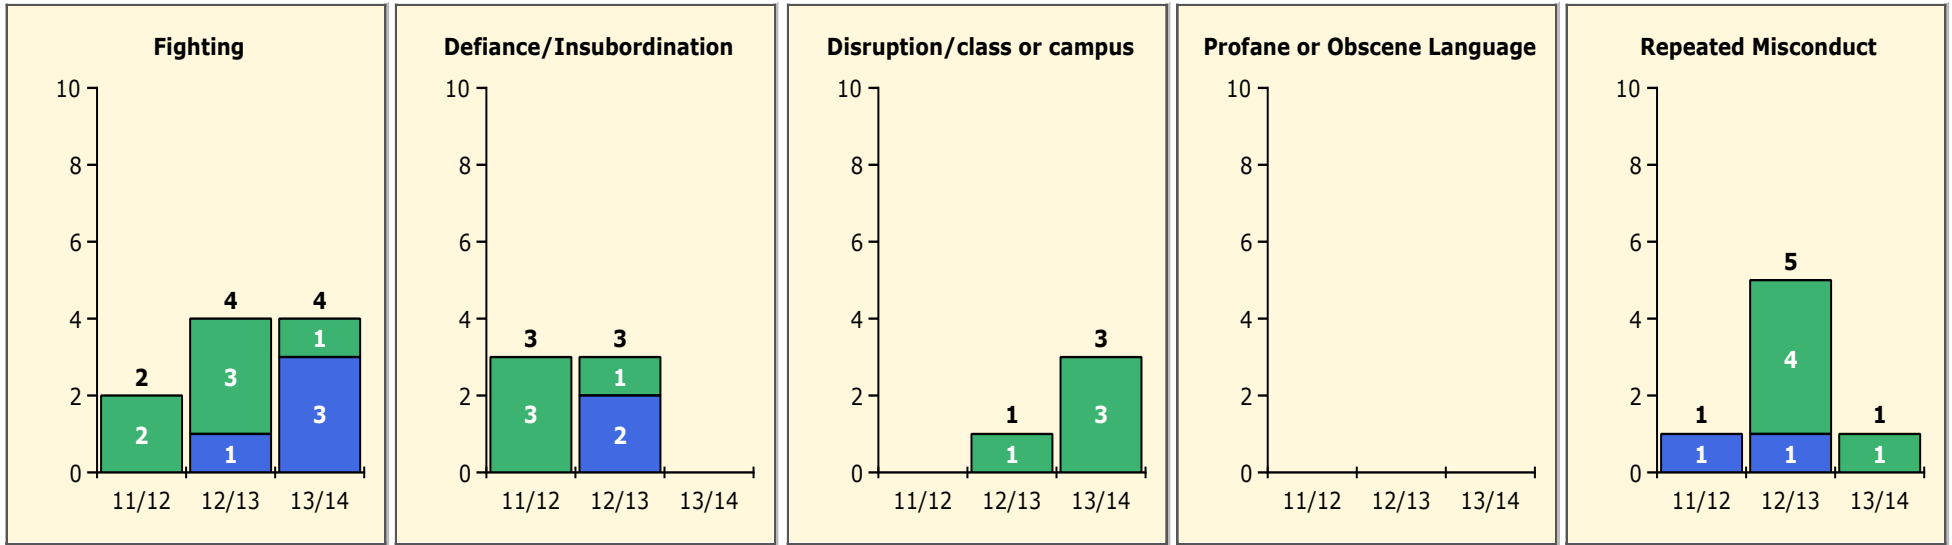

Incidents Total

Top 5 Out-of-School Suspensions

Black Non Black

Top 5 Detail: Days Suspended

Black Non Black

PINELLAS COUNTY SCHOOLS DISTRICT DISCIPLINE TRENDS

Incidents Total

Population and Discipline by: