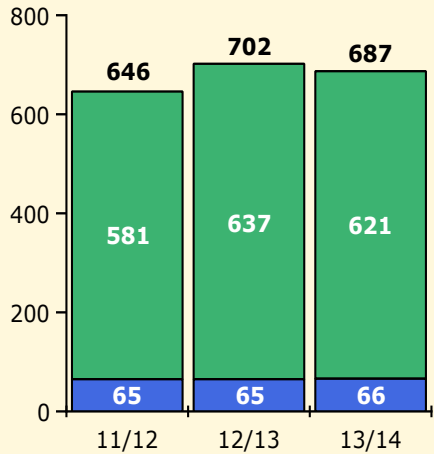

PINELLAS COUNTY SCHOOLS DISTRICT DISCIPLINE TRENDS

Incidents Total

Population and Discipline by:

Black Non Black