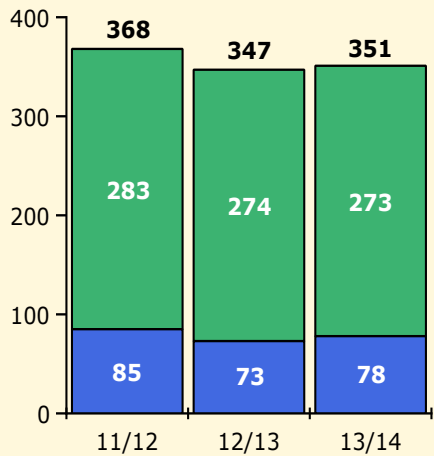

Top 5 Detail: Days Suspended

Black Non Black

PINELLAS COUNTY SCHOOLS DISTRICT DISCIPLINE TRENDS

Incidents Total

Population and Discipline by:

Black Non Black

K-12 Student Population

Out-of-School Suspensions