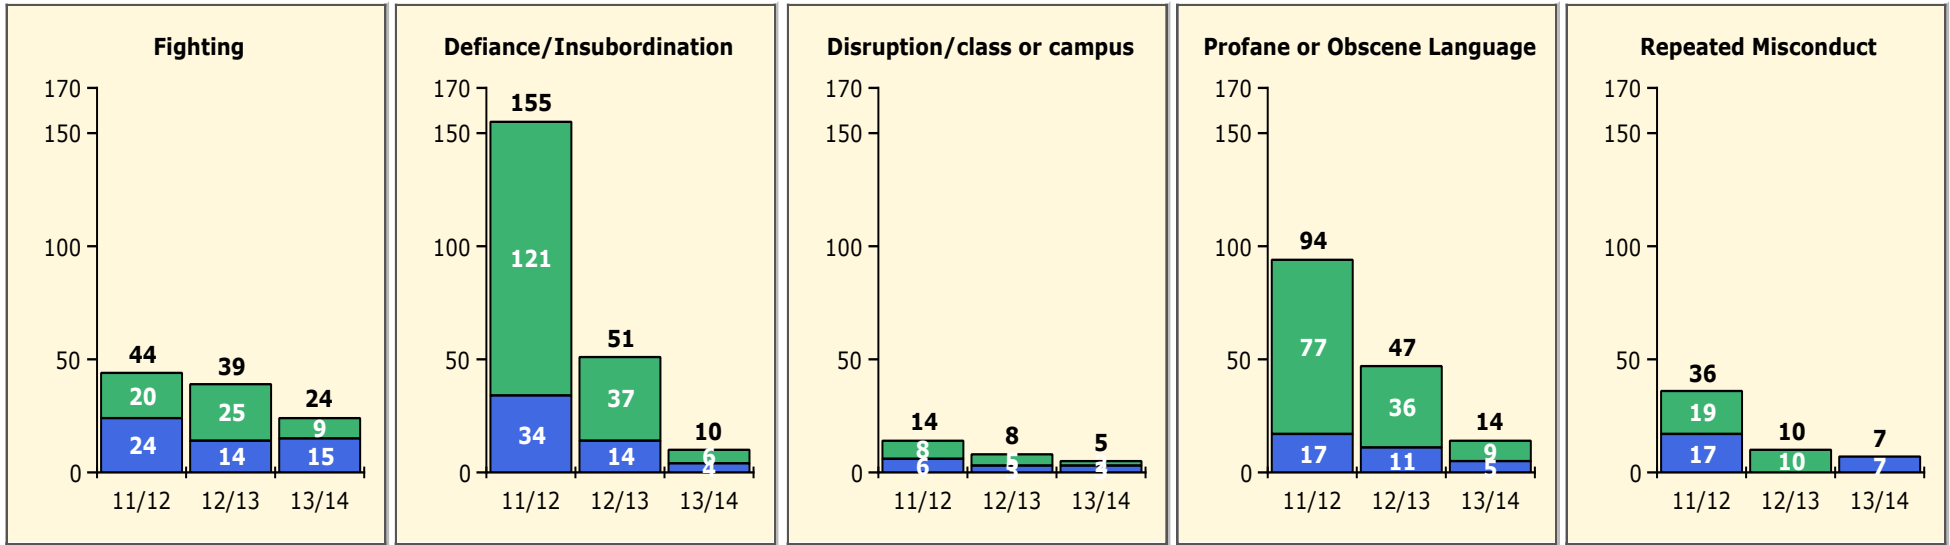

Black Non Black

Population and Discipline by:

Elem Mid High Other

PINELLAS COUNTY SCHOOLS DISTRICT DISCIPLINE TRENDS

Incidents Total

Top 5 Out-of-School Suspensions

Black Non Black

Top 5 Detail: Days Suspended