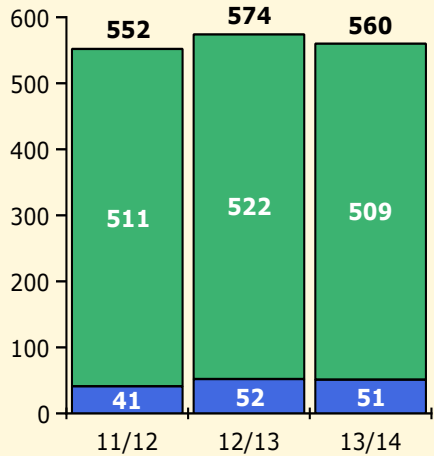

PINELLAS COUNTY SCHOOLS DISTRICT DISCIPLINE TRENDS

Incidents Total

Population and Discipline by:

Black Non Black

K-12 Student Population