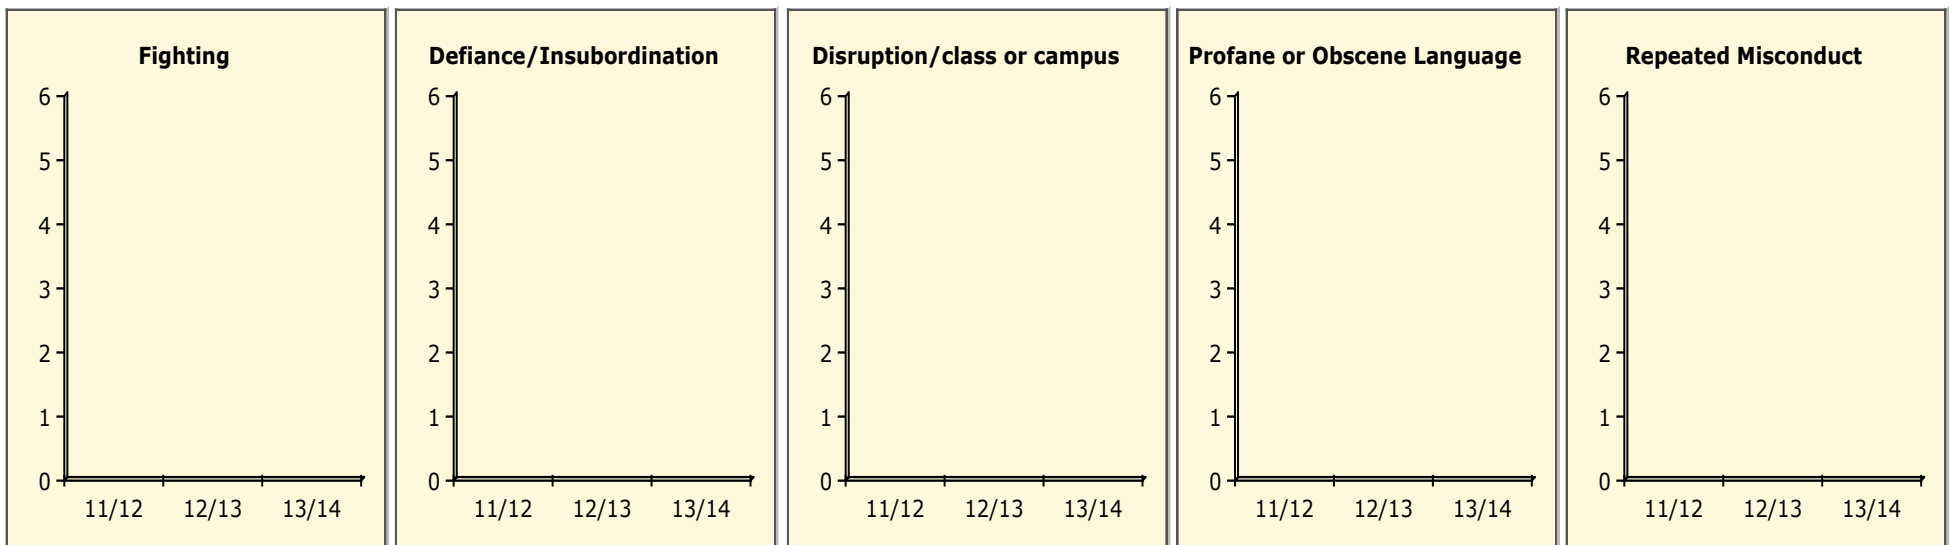

Incidents Total

Top 5 Out-of-School Suspensions

Black Non Black

Top 5 Detail: Days Suspended

Black Non Black

PINELLAS COUNTY SCHOOLS DISTRICT DISCIPLINE TRENDS

Incidents Total

Population and Discipline by: