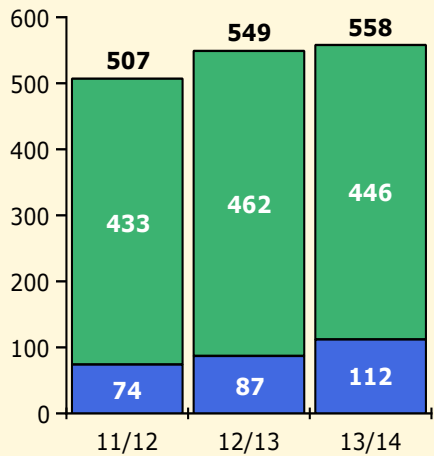

PINELLAS COUNTY SCHOOLS DISTRICT DISCIPLINE TRENDS

Incidents Total

Population and Discipline by:

Black Non Black