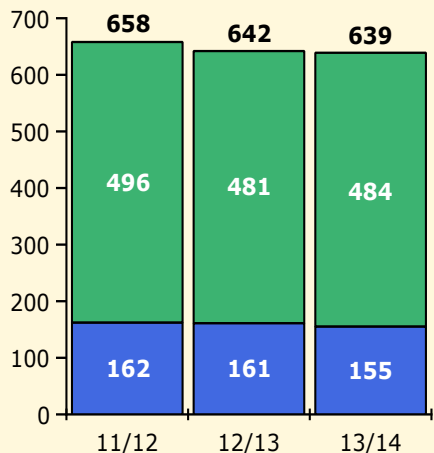

PINELLAS COUNTY SCHOOLS DISTRICT DISCIPLINE TRENDS

Incidents Total

Population and Discipline by:

Black Non Black