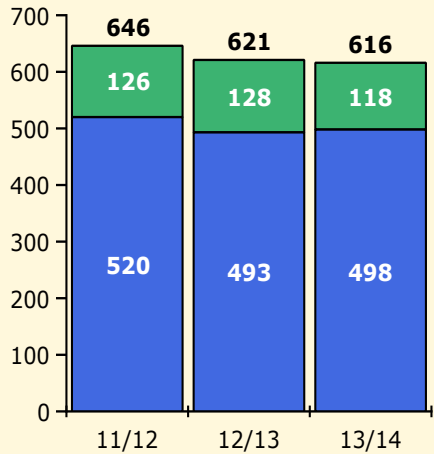

Black Non Black

Top 5 Detail: Days Suspended

Black Non Black

PINELLAS COUNTY SCHOOLS DISTRICT DISCIPLINE TRENDS

Incidents Total

Population and Discipline by:

Black Non Black

K-12 Student Population