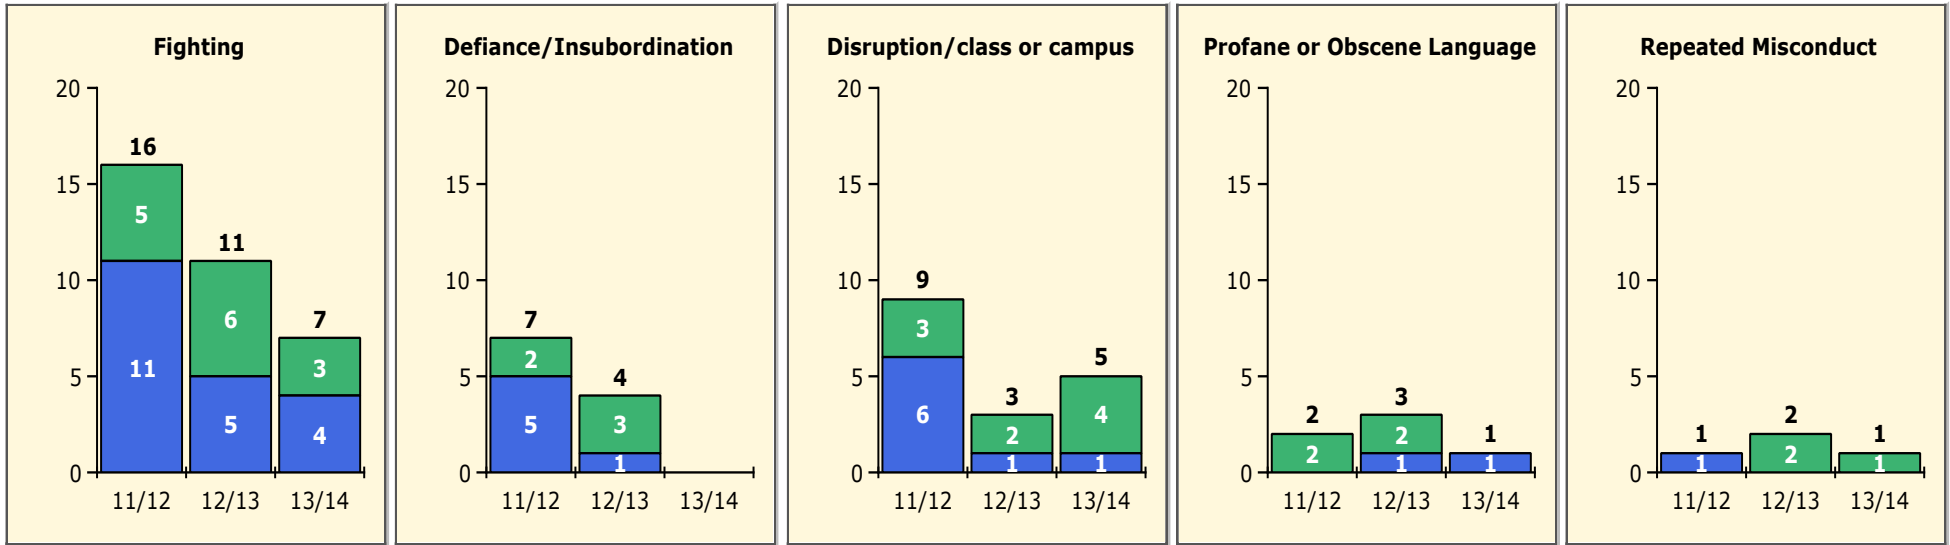

Incidents Total

Top 5 Out-of-School Suspensions

Black Non Black

Top 5 Detail: Days Suspended

Black Non Black

PINELLAS COUNTY SCHOOLS DISTRICT DISCIPLINE TRENDS

Incidents Total

Population and Discipline by: