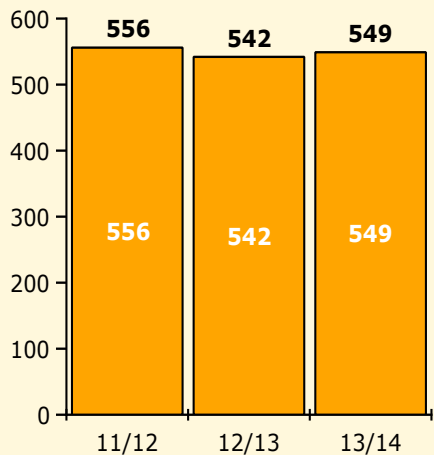

K-12 Student Population