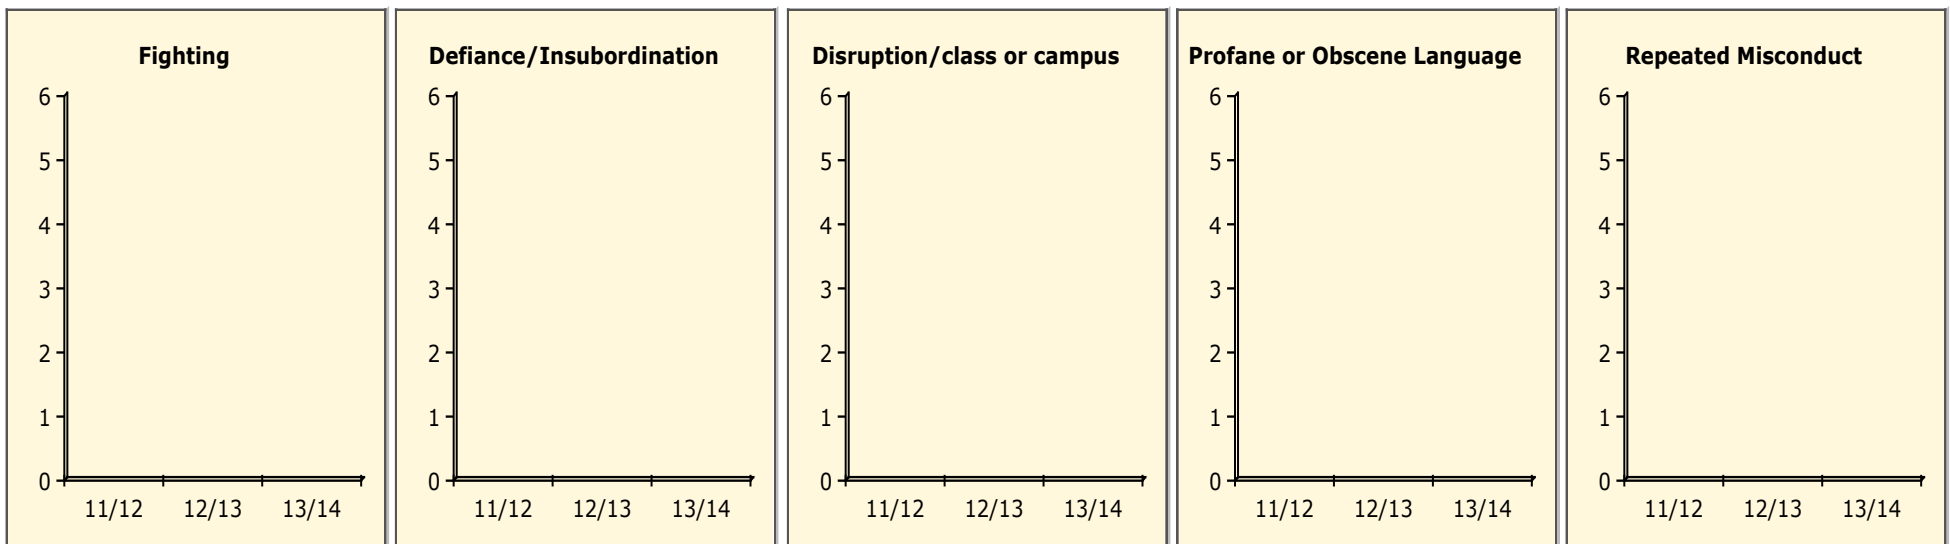

Top 5 Detail: Days Suspended

Black Non Black