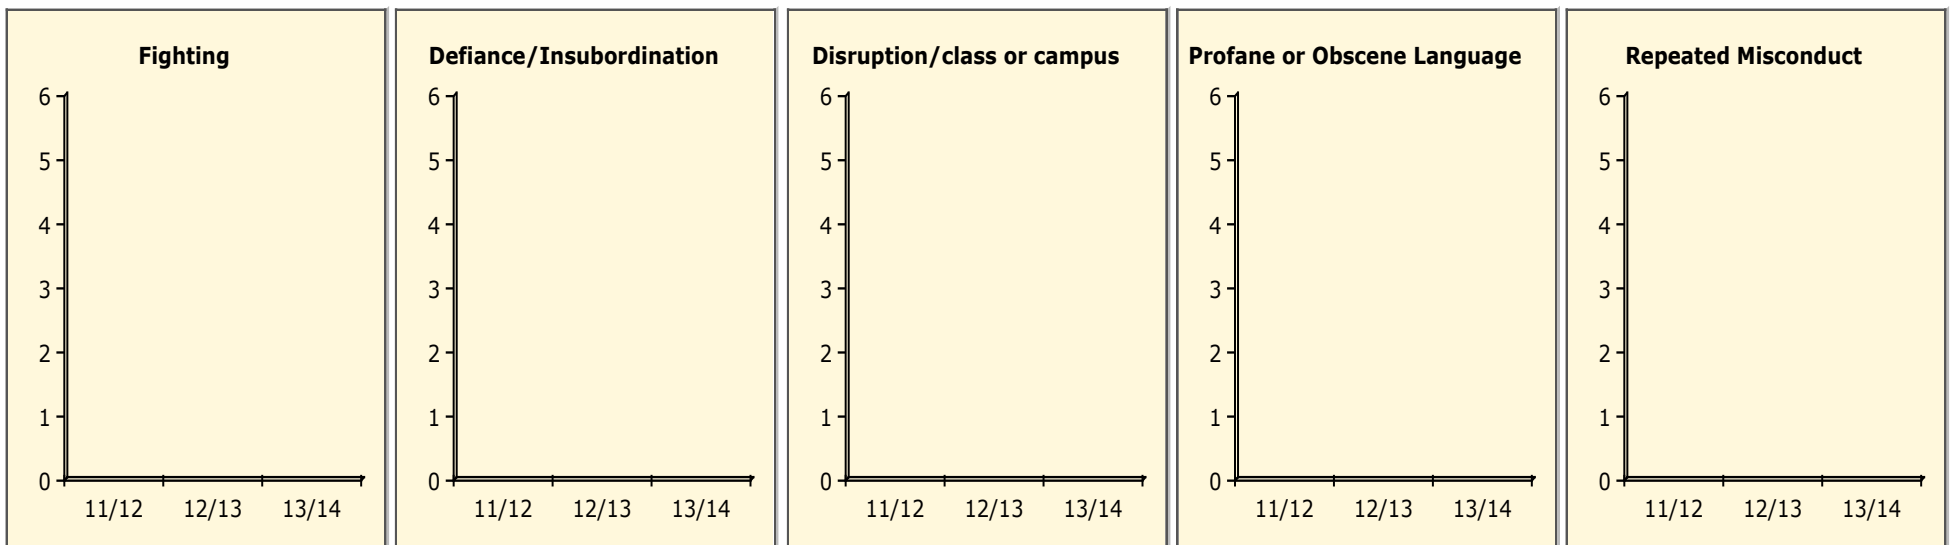

Elem Mid High Other

Incidents Total

Top 5 Out-of-School Suspensions

Black Non Black

Top 5 Detail: Days Suspended

Black Non Black

PINELLAS COUNTY SCHOOLS DISTRICT DISCIPLINE TRENDS

Incidents Total