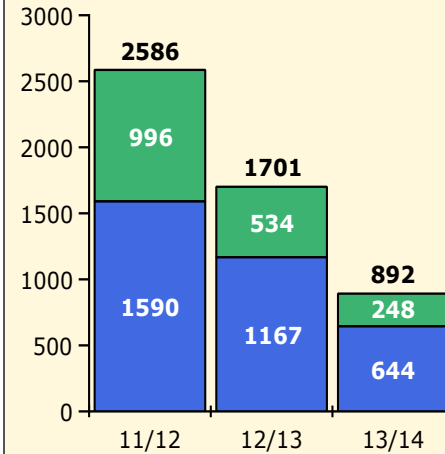

PINELLAS COUNTY SCHOOLS DISTRICT DISCIPLINE TRENDS

Incidents Total

Population and Discipline by:

Black Non Black

Population and Discipline by:

Elem Mid High Other