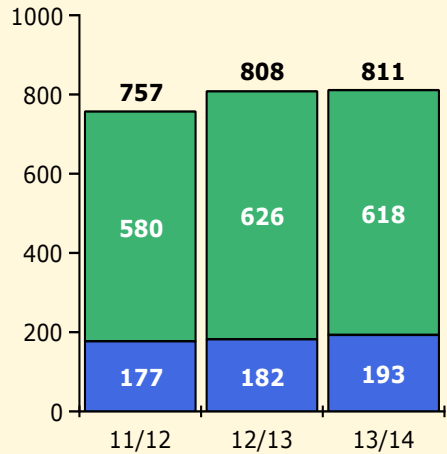

Top 5 Detail: Days Suspended

Black Non Black

PINELLAS COUNTY SCHOOLS DISTRICT DISCIPLINE TRENDS

Incidents Total

Population and Discipline by:

Black Non Black

K-12 Student Population

Out-of-School Suspensions