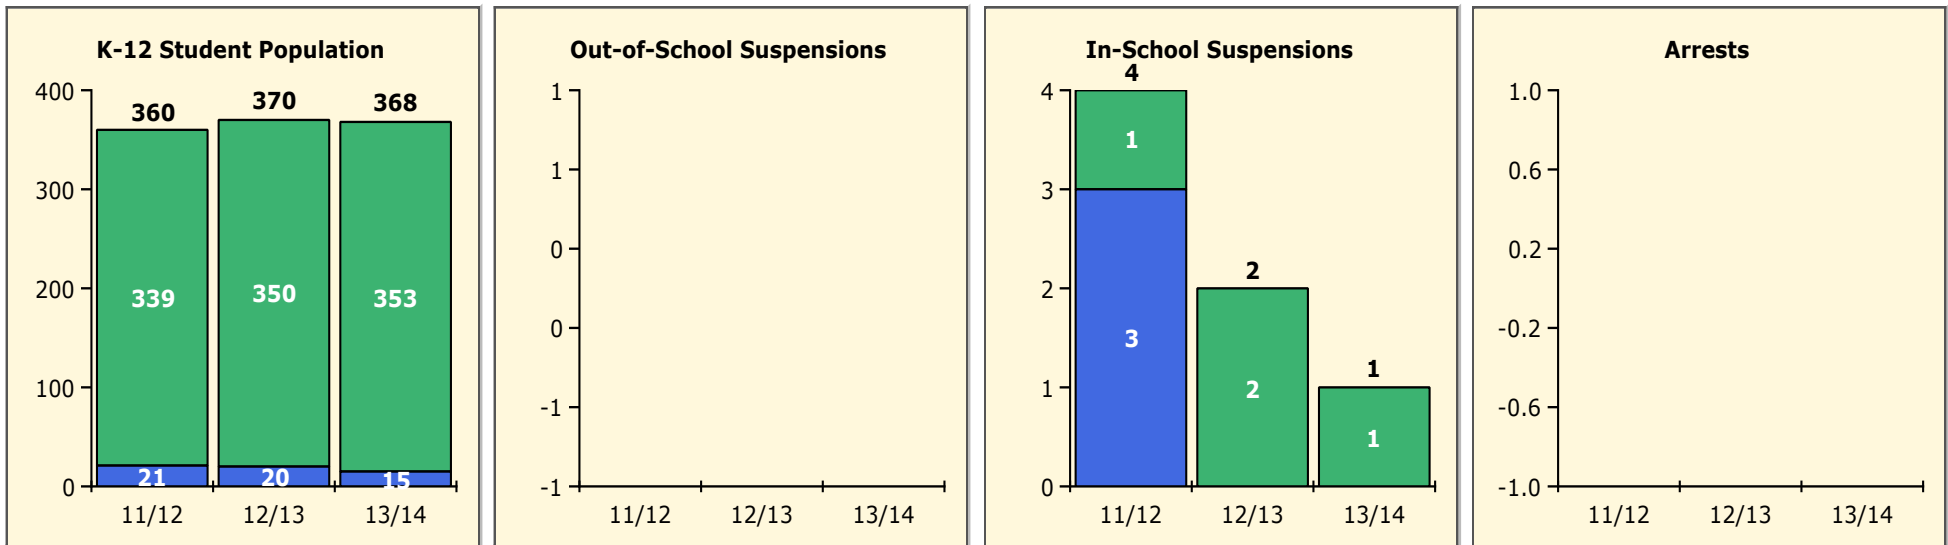

PINELLAS COUNTY SCHOOLS DISTRICT DISCIPLINE TRENDS

Incidents Total

Population and Discipline by:

Black Non Black