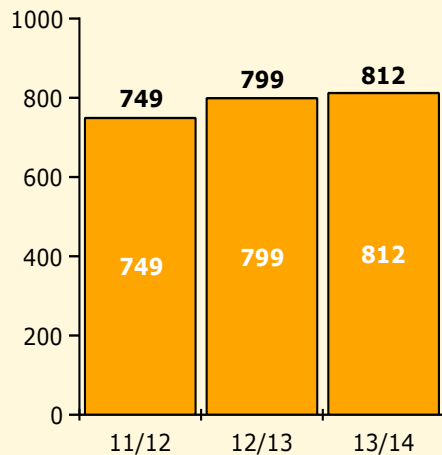

K-12 Student Population