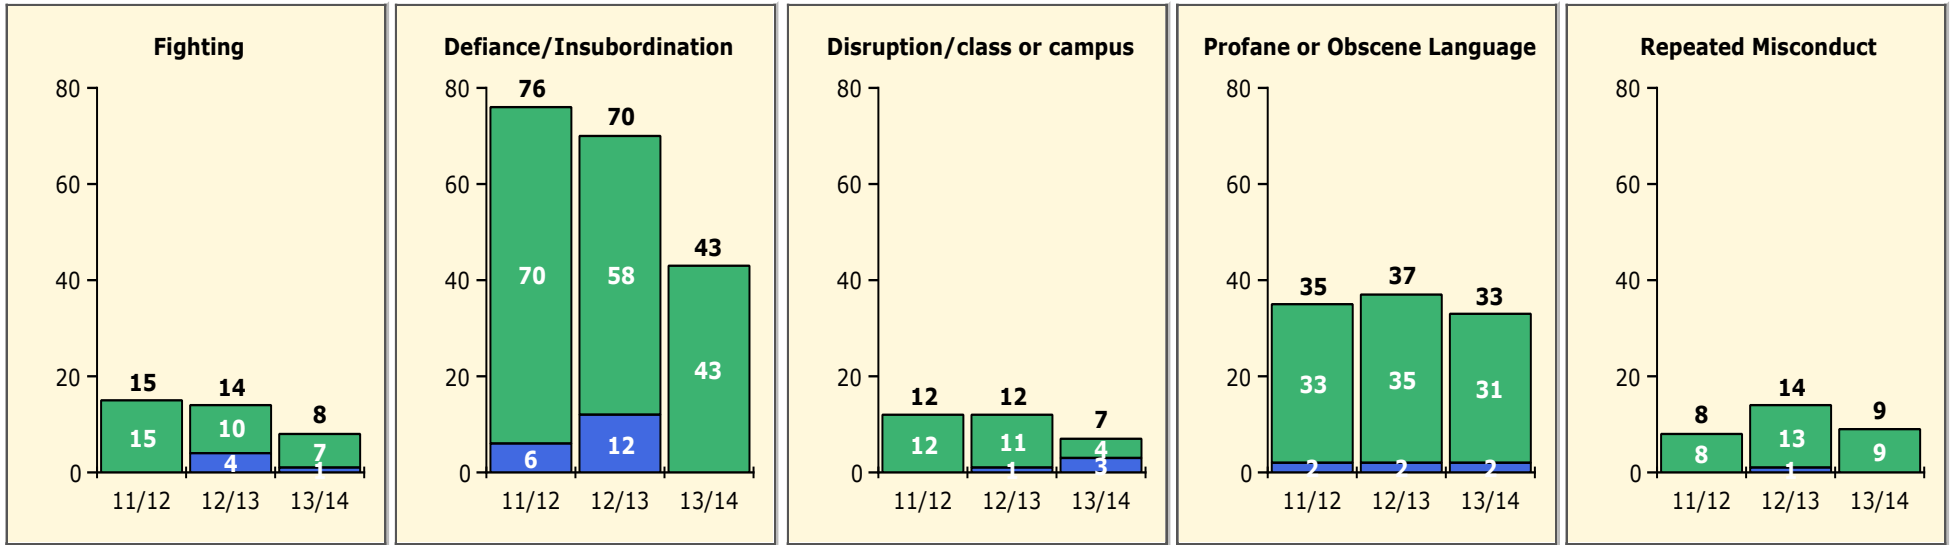

Population and Discipline by:

Elem Mid High Other

PINELLAS COUNTY SCHOOLS DISTRICT DISCIPLINE TRENDS

Incidents Total

Top 5 Out-of-School Suspensions

Black Non Black

Top 5 Detail: Days Suspended

Black Non Black