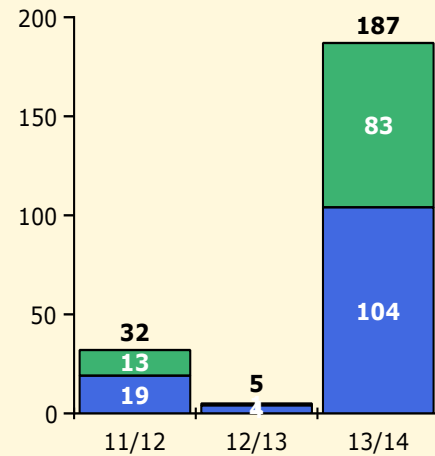

In-School Suspensions