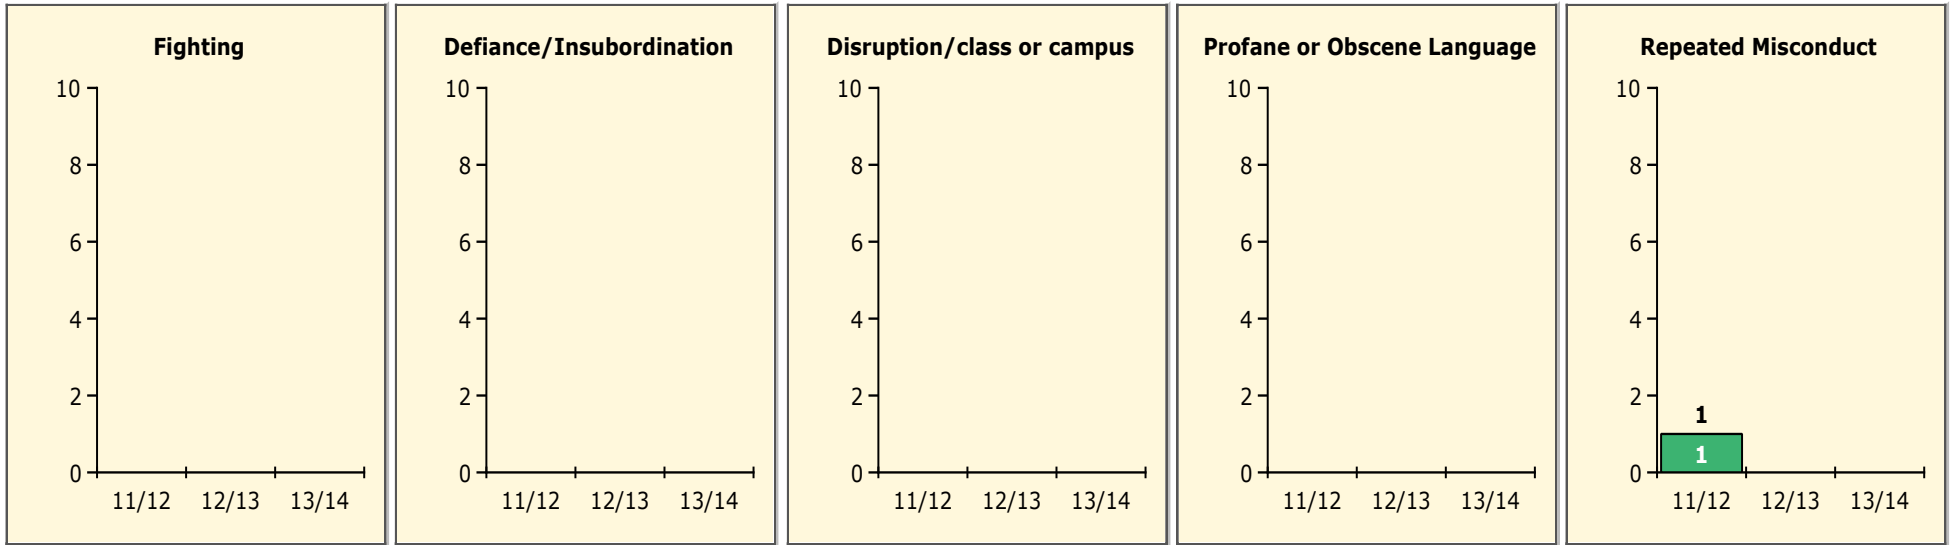

Population and Discipline by:

Elem Mid High Other

Incidents Total

Top 5 Out-of-School Suspensions

Black Non Black

Top 5 Detail: Days Suspended

Black Non Black

PINELLAS COUNTY SCHOOLS DISTRICT DISCIPLINE TRENDS