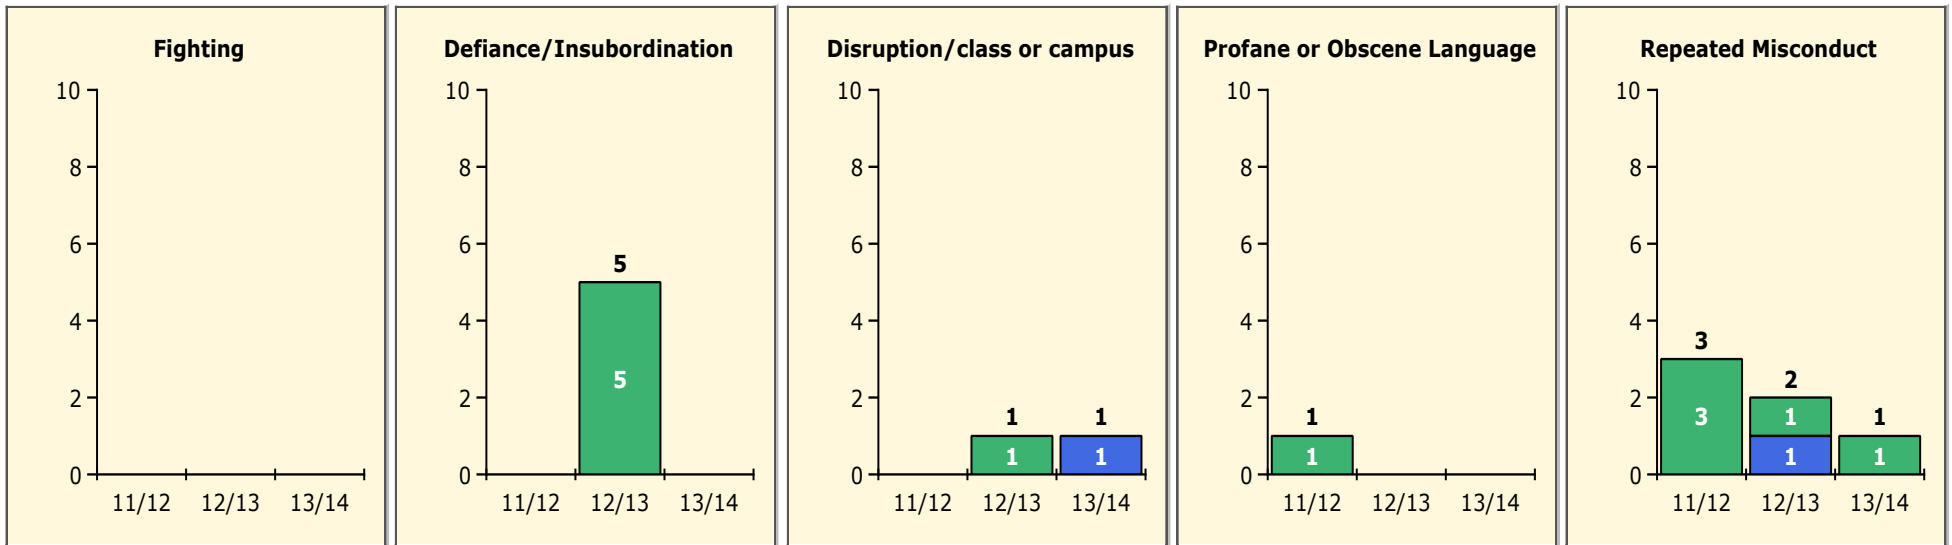

Top 5 Detail: Days Suspended

Black Non Black

PINELLAS COUNTY SCHOOLS DISTRICT DISCIPLINE TRENDS

Incidents Total

Population and Discipline by:

Black Non Black

K-12 Student Population

Out-of-School Suspensions