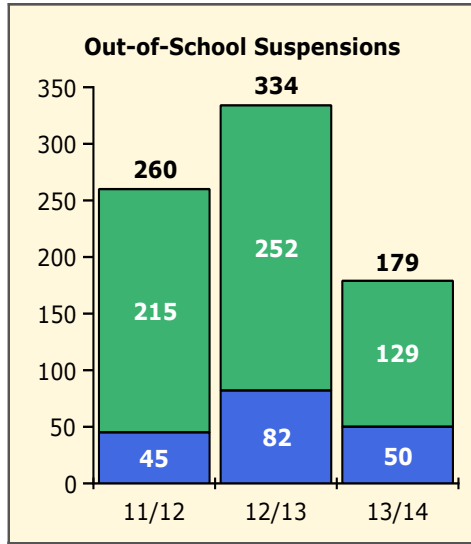

PINELLAS COUNTY SCHOOLS DISTRICT DISCIPLINE TRENDS

3/3/2014

Incidents Total

Population and Discipline by:

Black Non Black

Population and Discipline by:

Elem Mid High Other