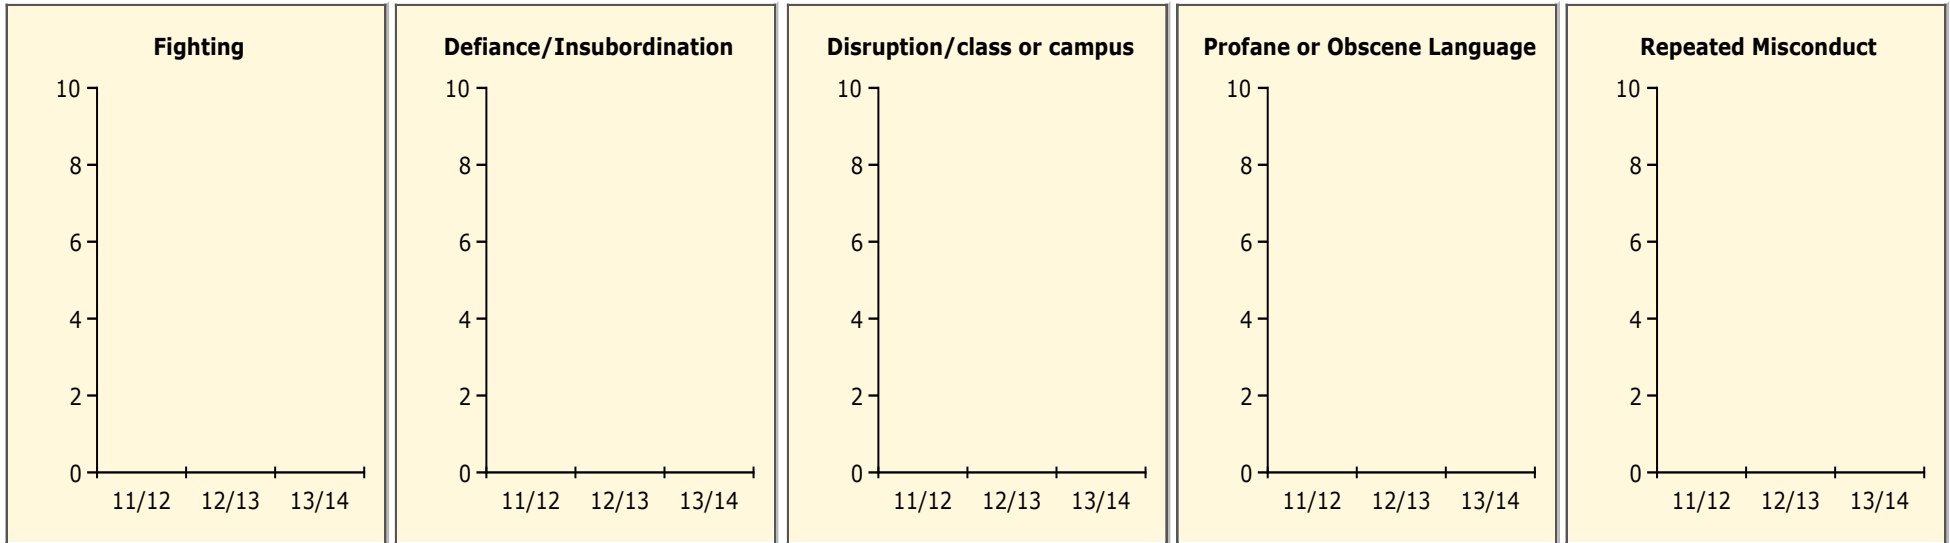

Incidents Total

Top 5 Out-of-School Suspensions

Black Non Black