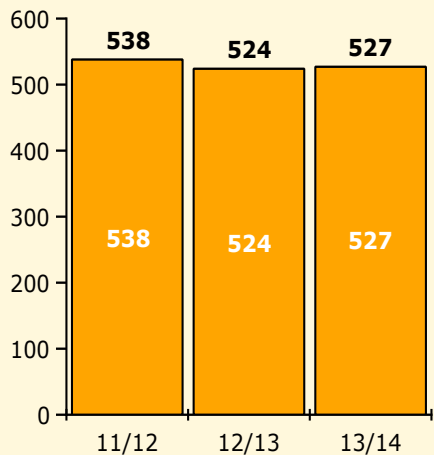

K-12 Student Population