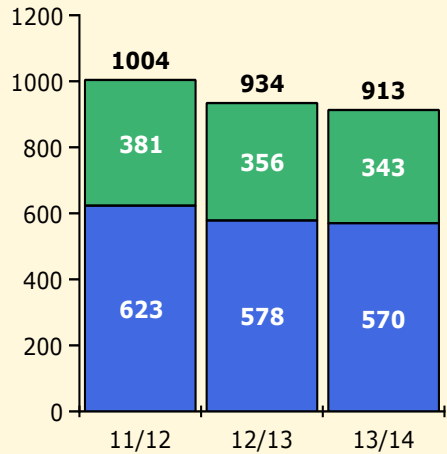

Black Non Black

PINELLAS COUNTY SCHOOLS DISTRICT DISCIPLINE TRENDS

3/3/2014

Incidents Total

Population and Discipline by:

Black Non Black

K-12 Student Population

Out-of-School Suspensions