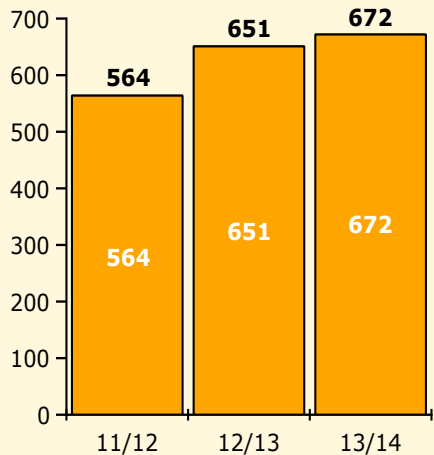

K-12 Student Population