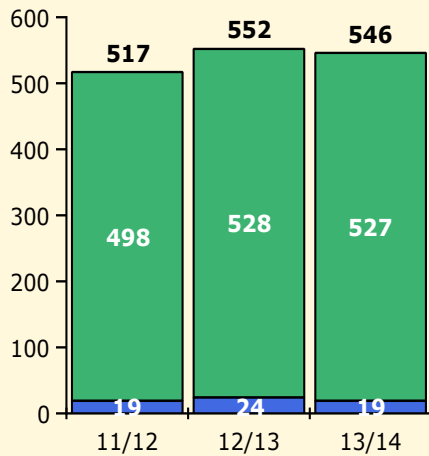

Top 5 Detail: Days Suspended

Black Non Black

PINELLAS COUNTY SCHOOLS DISTRICT DISCIPLINE TRENDS

Incidents Total

Population and Discipline by:

Black Non Black

K-12 Student Population

Out-of-School Suspensions