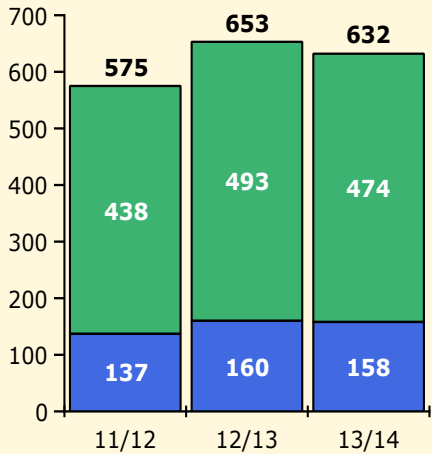

PINELLAS COUNTY SCHOOLS DISTRICT DISCIPLINE TRENDS

Incidents Total

Population and Discipline by:

Black Non Black

K-12 Student Population