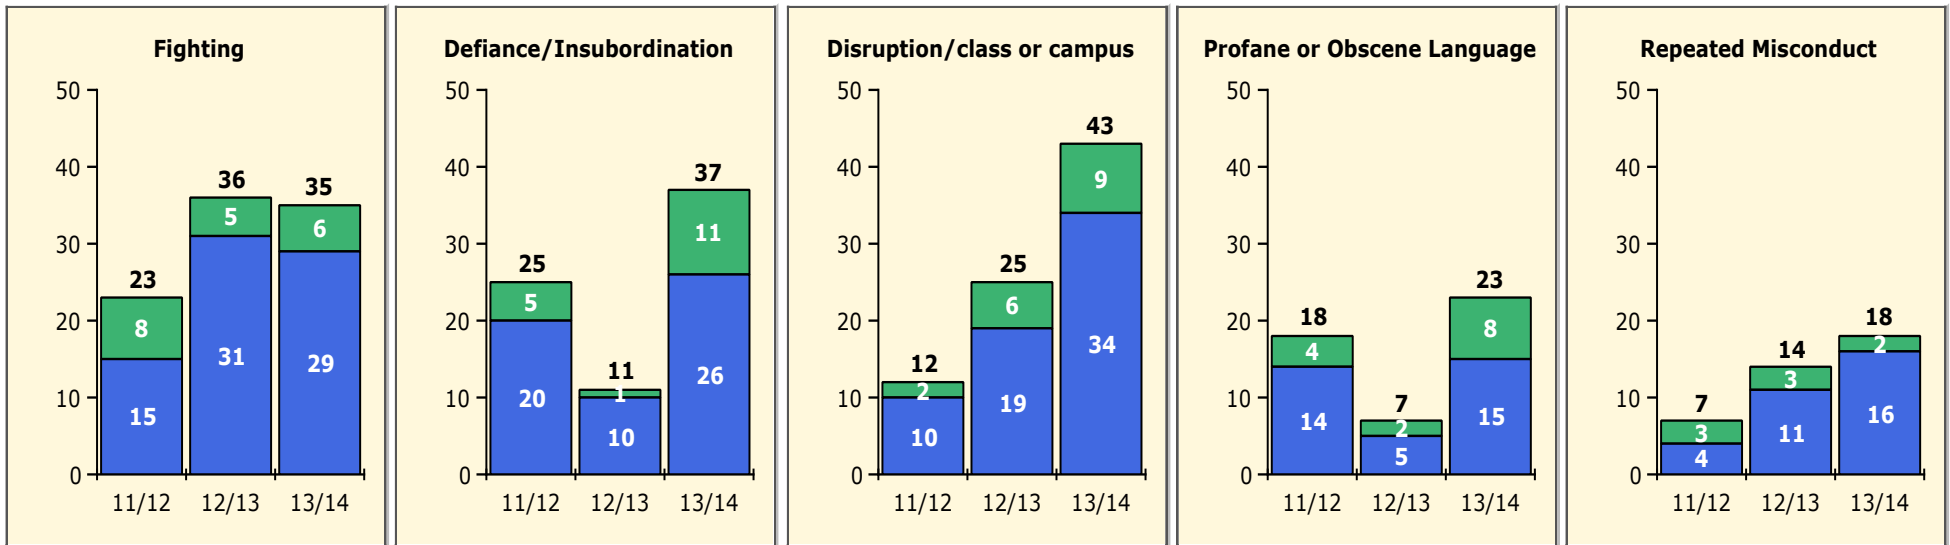

Incidents Total

Top 5 Out-of-School Suspensions

Black Non Black