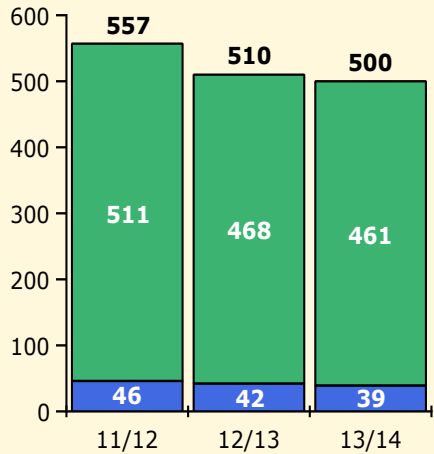

Top 5 Detail: Days Suspended

Black Non Black

PINELLAS COUNTY SCHOOLS DISTRICT DISCIPLINE TRENDS

Incidents Total

Population and Discipline by:

Black Non Black

K-12 Student Population

Out-of-School Suspensions