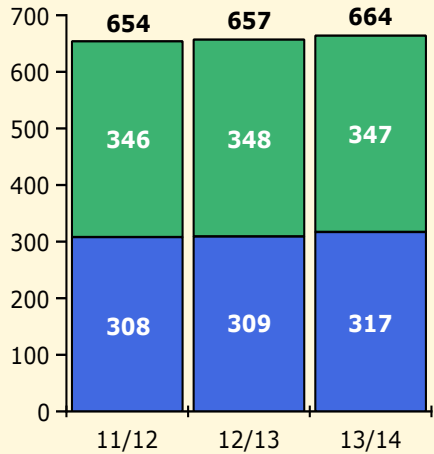

PINELLAS COUNTY SCHOOLS DISTRICT DISCIPLINE TRENDS

Incidents Total

Population and Discipline by:

Black Non Black

K-12 Student Population