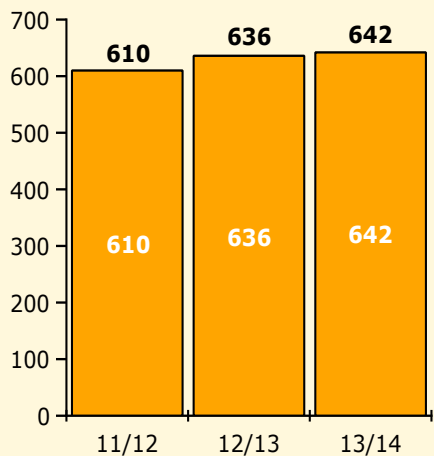

K-12 Student Population