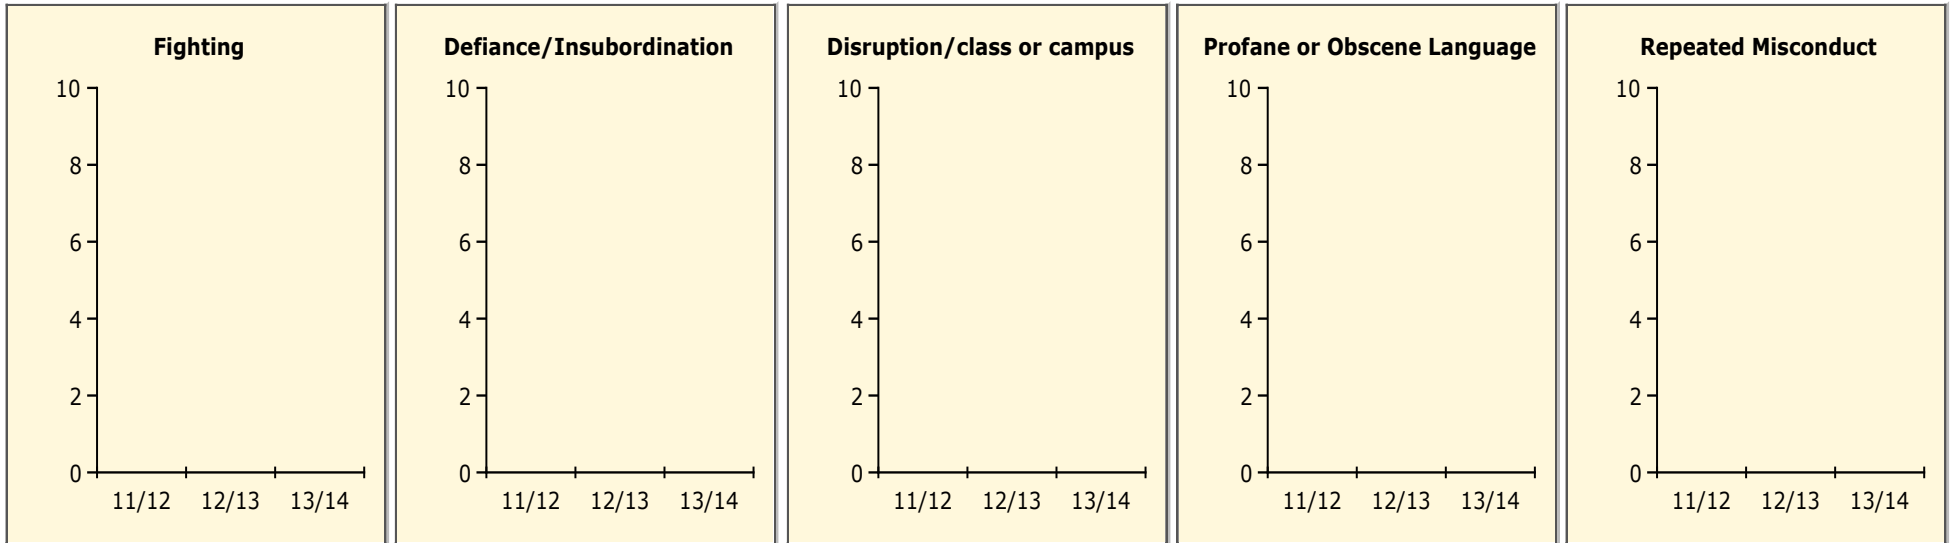

Black Non Black

Population and Discipline by:

Elem Mid High Other

PINELLAS COUNTY SCHOOLS DISTRICT DISCIPLINE TRENDS

3/3/2014

Incidents Total

Top 5 Out-of-School Suspensions

Black Non Black