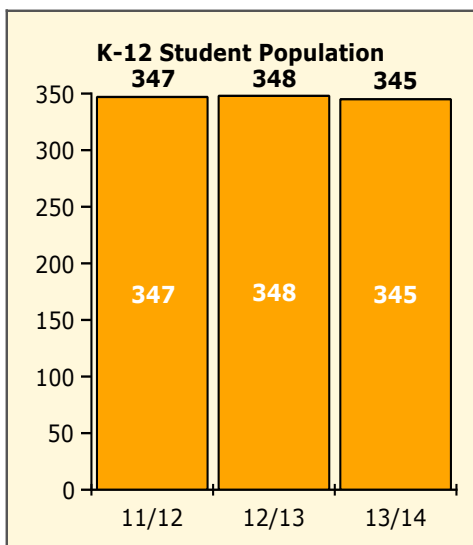

Incidents Total

Population and Discipline by:

Black Non Black

Population and Discipline by:

Elem Mid High Other

Incidents Total

Top 5 Out-of-School Suspensions

Black Non Black