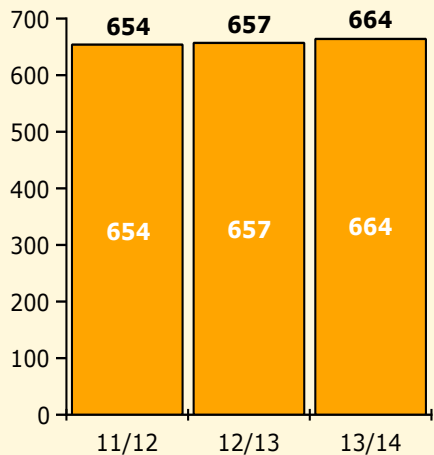

K-12 Student Population