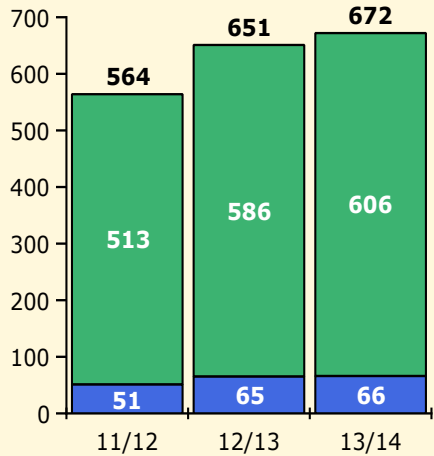

Top 5 Detail: Days Suspended

Black Non Black

PINELLAS COUNTY SCHOOLS DISTRICT DISCIPLINE TRENDS

Incidents Total

Population and Discipline by:

Black Non Black

K-12 Student Population

Out-of-School Suspensions