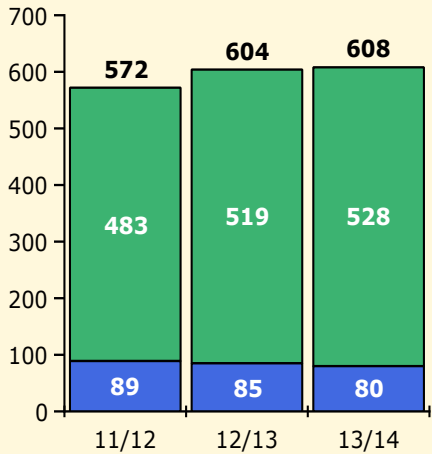

Top 5 Detail: Days Suspended

Black Non Black

PINELLAS COUNTY SCHOOLS DISTRICT DISCIPLINE TRENDS

Incidents Total

Population and Discipline by:

Black Non Black

K-12 Student Population

Out-of-School Suspensions