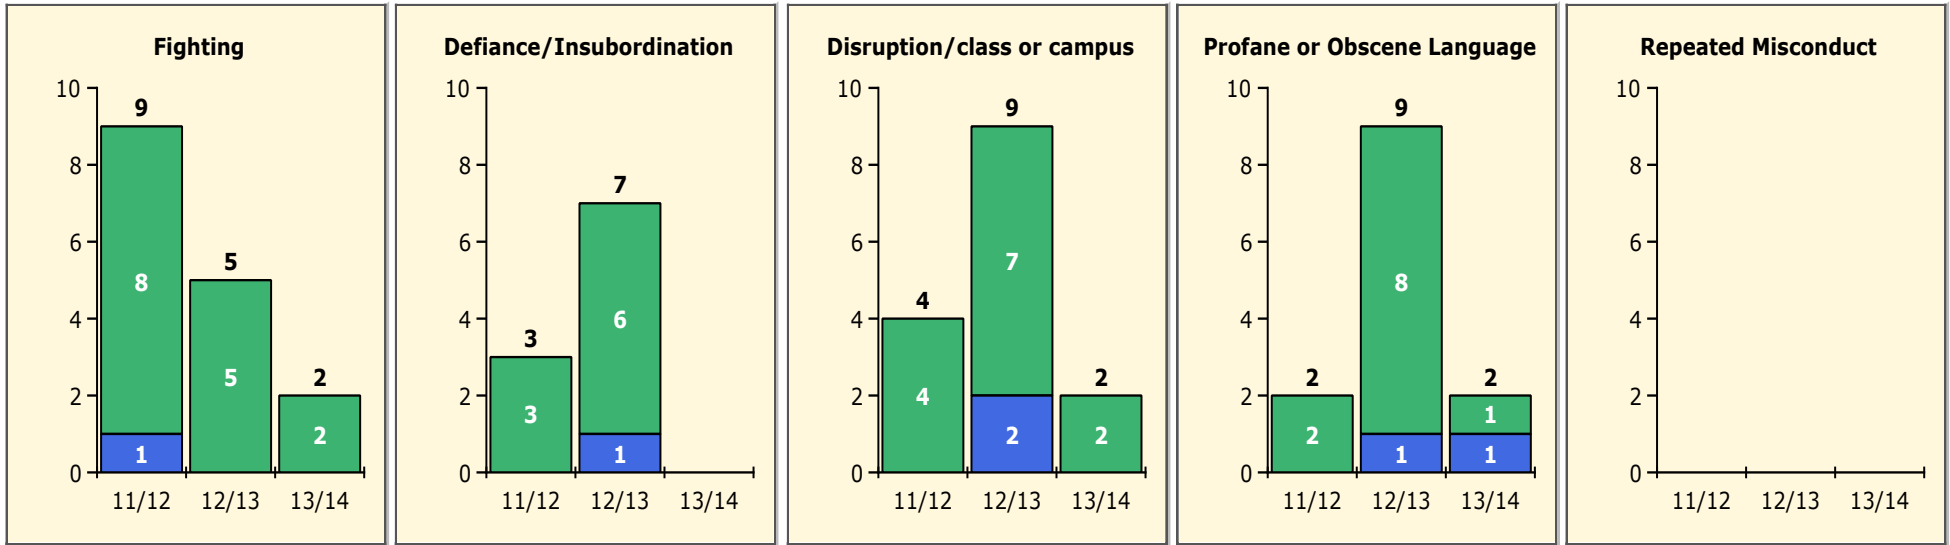

PINELLAS COUNTY SCHOOLS DISTRICT DISCIPLINE TRENDS

Incidents Total

Top 5 Out-of-School Suspensions

Black Non Black