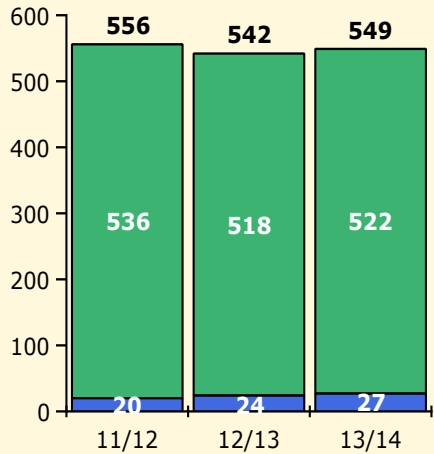

Top 5 Detail: Days Suspended

Black Non Black

PINELLAS COUNTY SCHOOLS DISTRICT DISCIPLINE TRENDS

Incidents Total

Population and Discipline by:

Black Non Black

K-12 Student Population

Out-of-School Suspensions