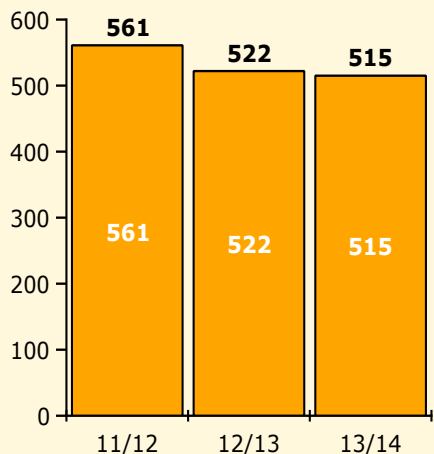

K-12 Student Population