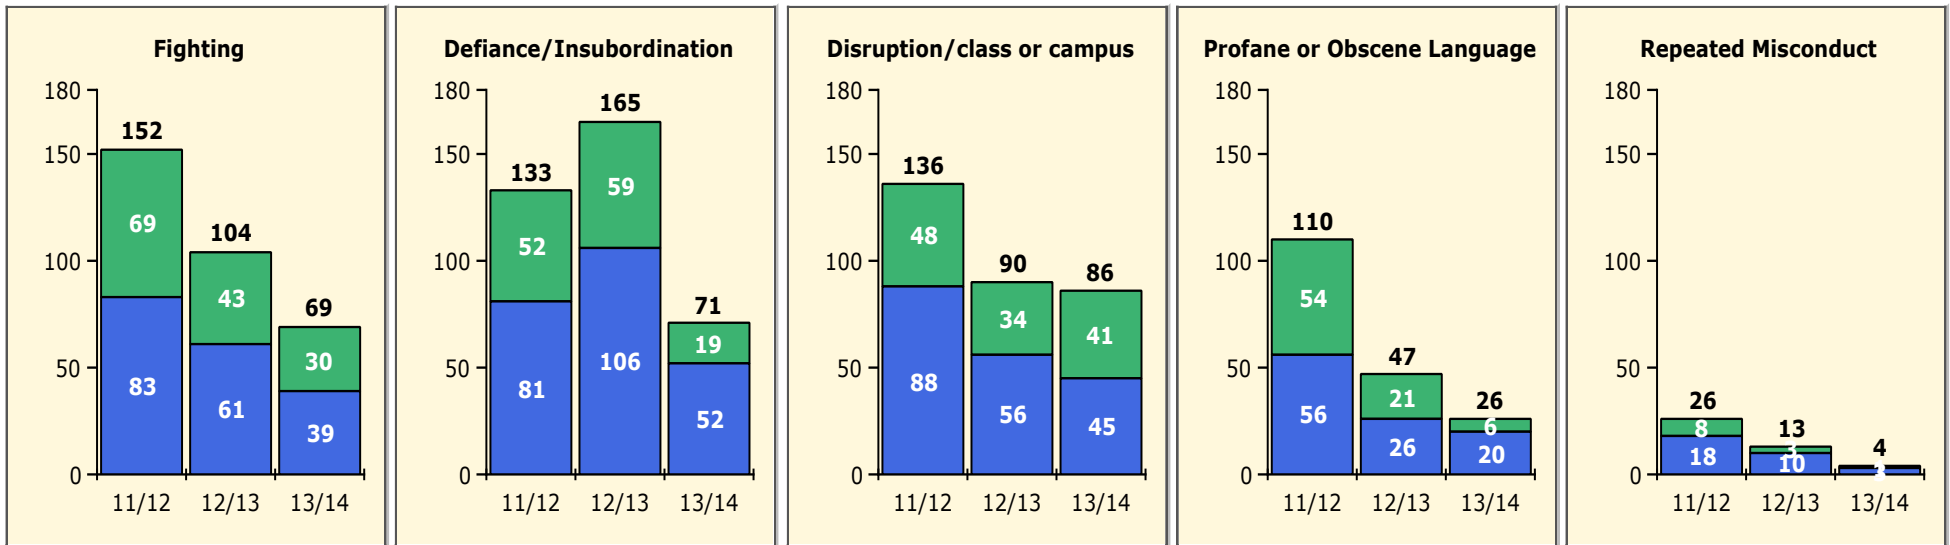

PINELLAS COUNTY SCHOOLS DISTRICT DISCIPLINE TRENDS

Incidents Total

Top 5 Out-of-School Suspensions

Black Non Black