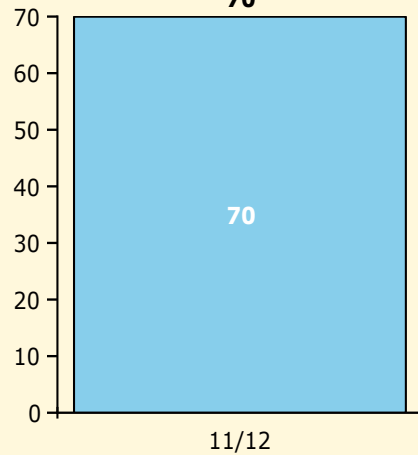

Out-of-School Suspensions
70