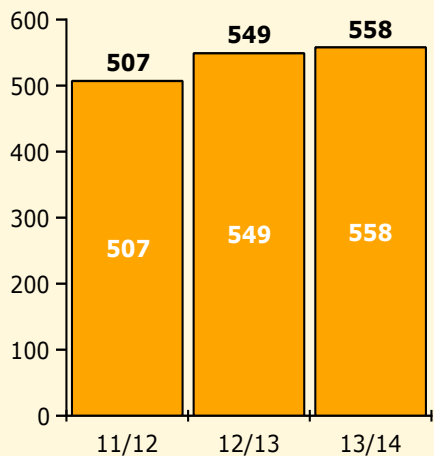

K-12 Student Population