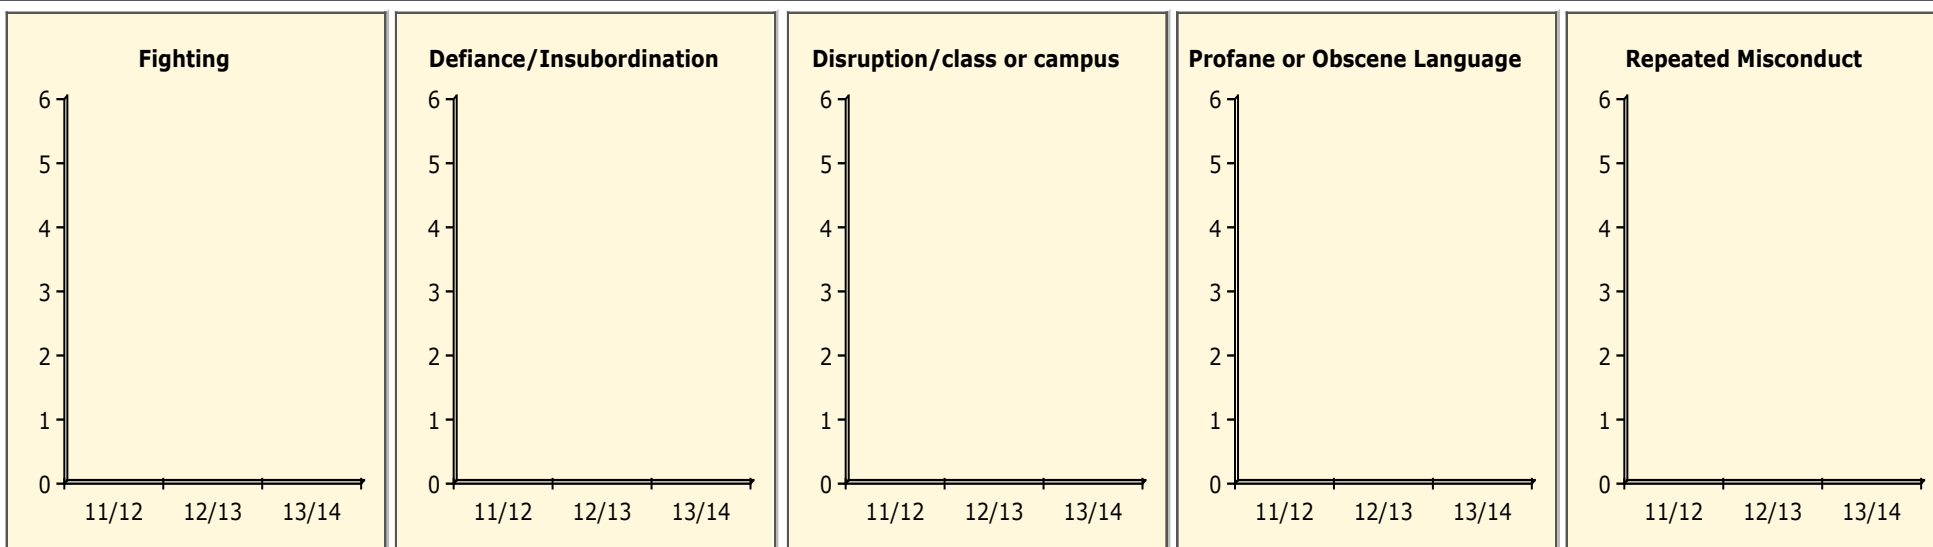

Population and Discipline by:

Elem Mid High Other

Incidents Total

Top 5 Out-of-School Suspensions

Black Non Black

Top 5 Detail: Days Suspended

Black Non Black

PINELLAS COUNTY SCHOOLS DISTRICT DISCIPLINE TRENDS