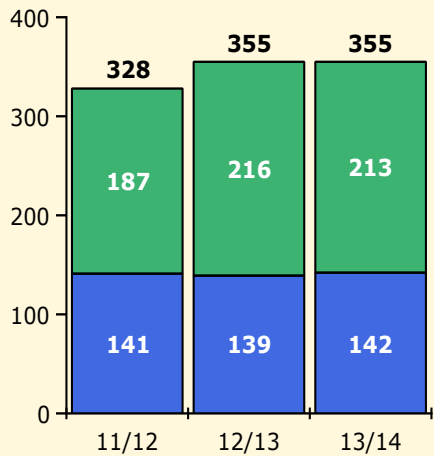

Top 5 Detail: Days Suspended

Black Non Black

PINELLAS COUNTY SCHOOLS DISTRICT DISCIPLINE TRENDS

3/3/2014

Incidents Total

Population and Discipline by:

Black Non Black

K-12 Student Population