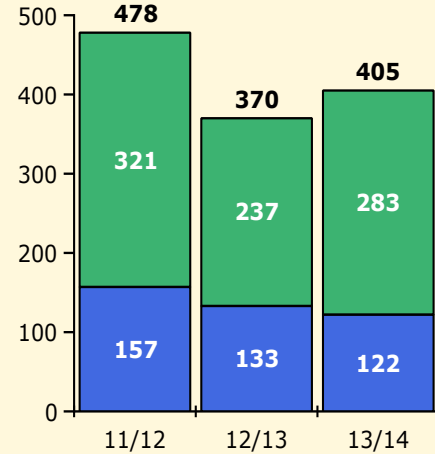

In-School Suspensions