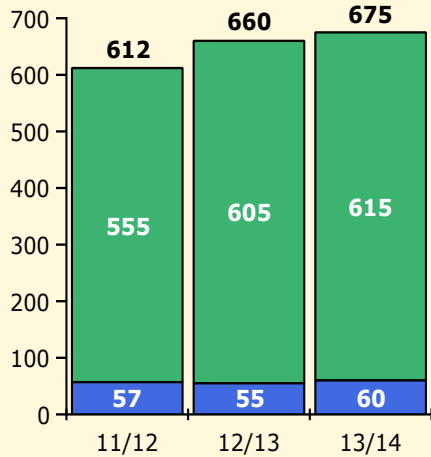

PINELLAS COUNTY SCHOOLS DISTRICT DISCIPLINE TRENDS

Incidents Total

Population and Discipline by:

Black Non Black

K-12 Student Population