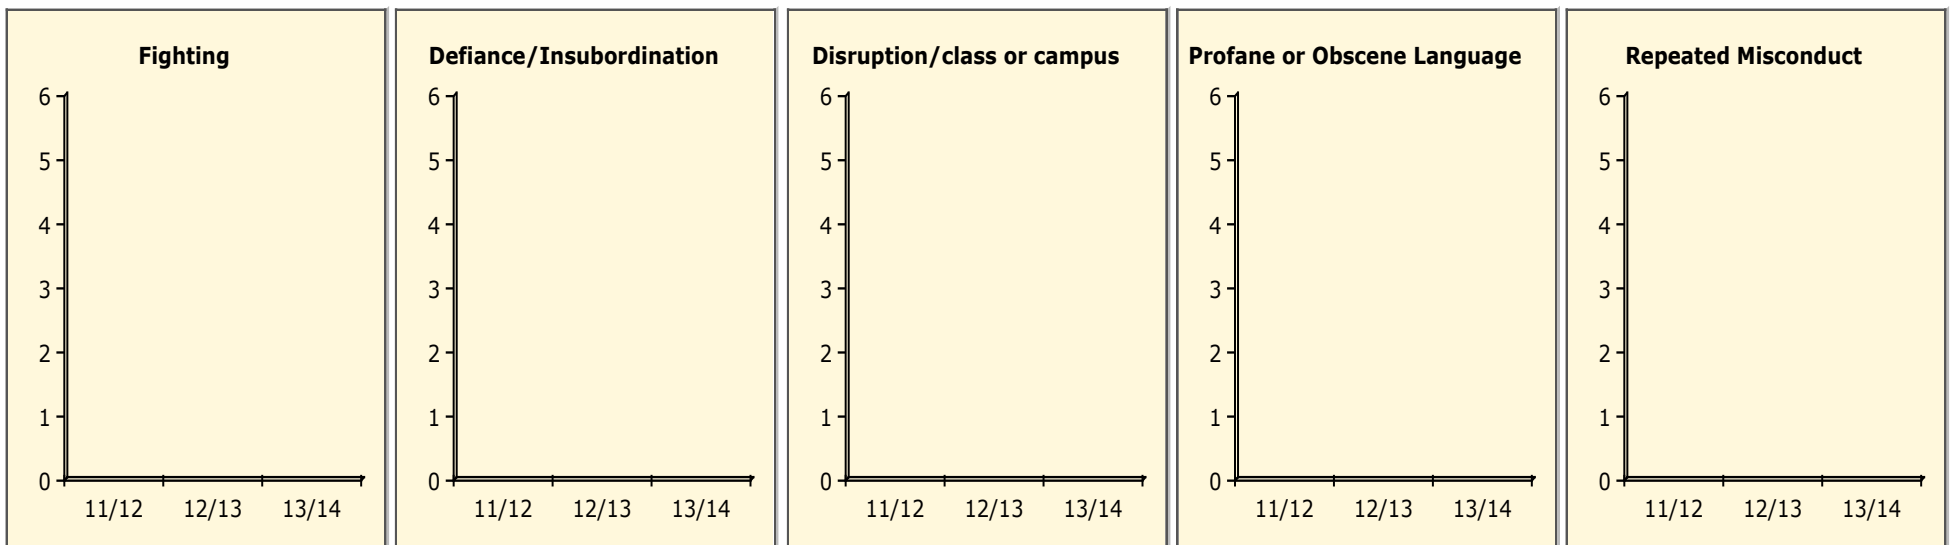

Top 5 Detail: Days Suspended

Black Non Black

PINELLAS COUNTY SCHOOLS DISTRICT DISCIPLINE TRENDS

Incidents Total

Population and Discipline by:

Black Non Black

K-12 Student Population

Out-of-School Suspensions