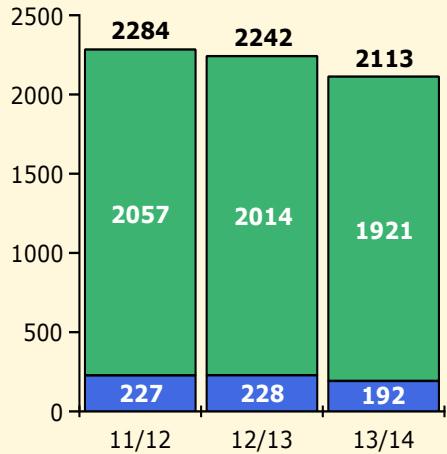

PINELLAS COUNTY SCHOOLS DISTRICT DISCIPLINE TRENDS

3/3/2014

Incidents Total

Population and Discipline by:

Black Non Black

K-12 Student Population