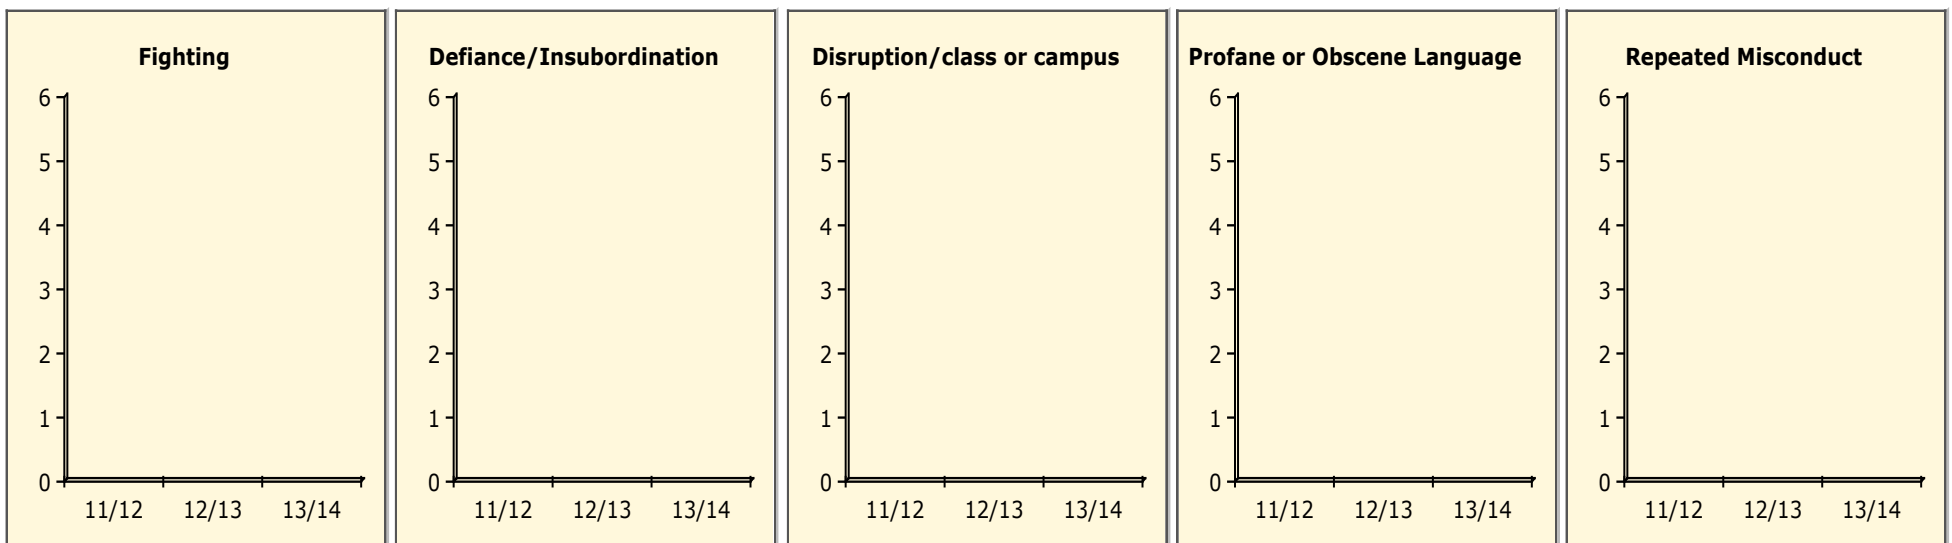

Black Non Black

Population and Discipline by:

Elem Mid High Other

Incidents Total

Top 5 Out-of-School Suspensions

Black Non Black

Top 5 Detail: Days Suspended

Black Non Black