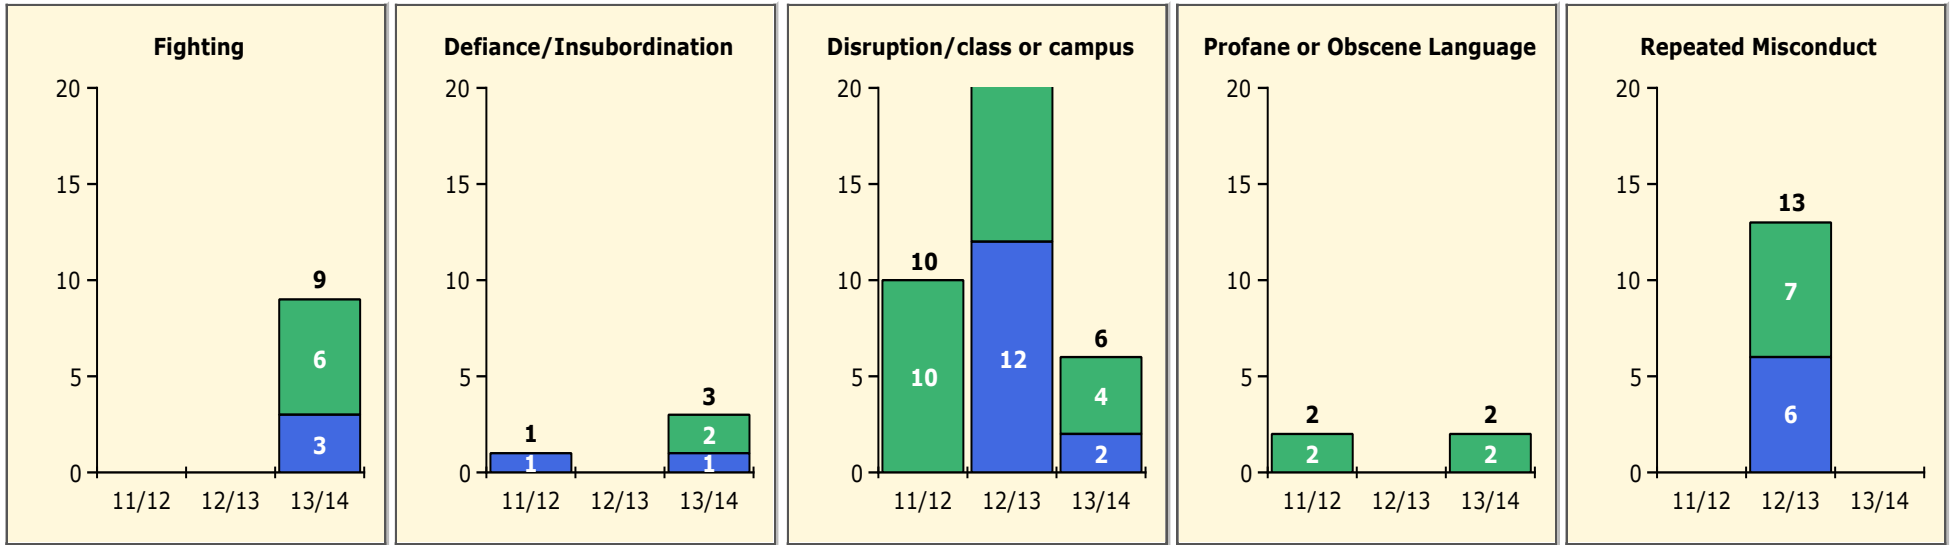

Incidents Total

Top 5 Out-of-School Suspensions

Black Non Black