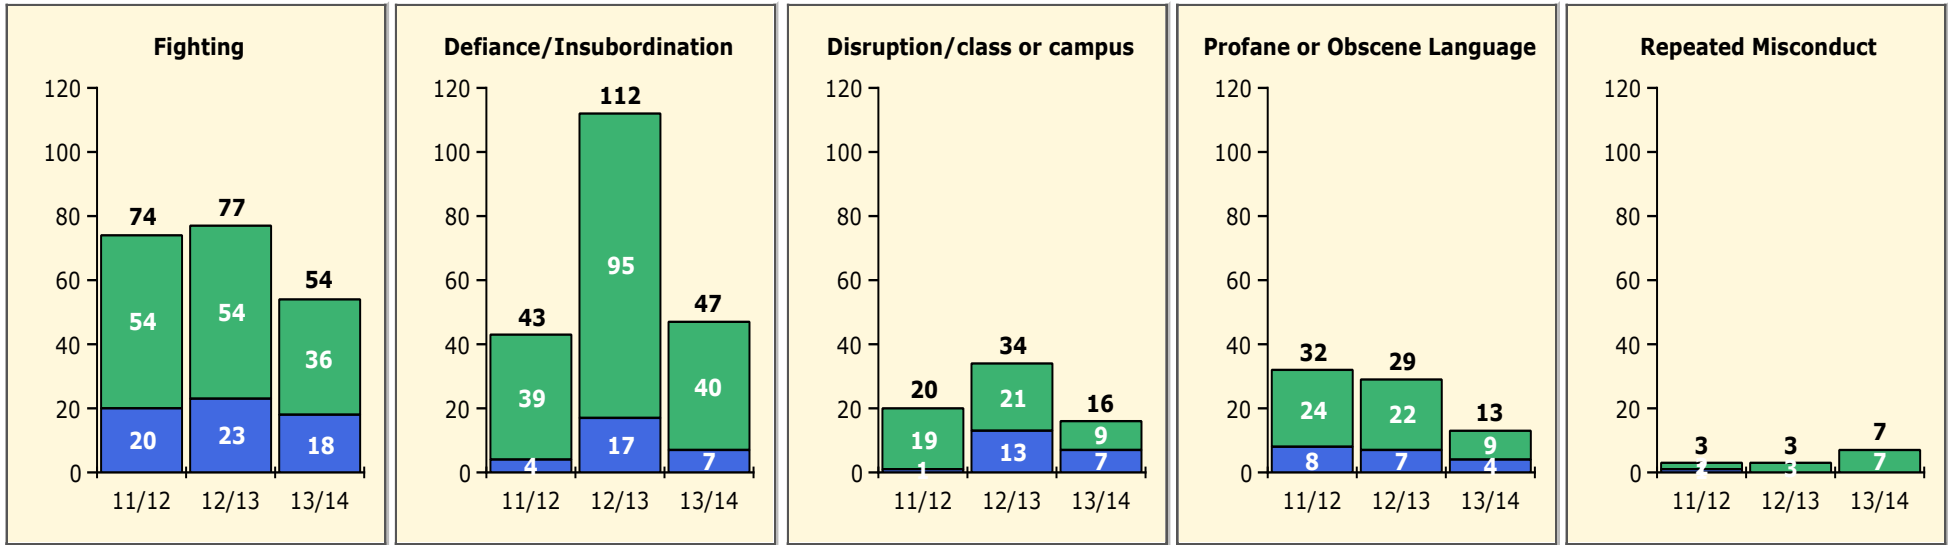

Black Non Black

Population and Discipline by:

Elem Mid High Other

PINELLAS COUNTY SCHOOLS DISTRICT DISCIPLINE TRENDS

3/3/2014

Incidents Total

Top 5 Out-of-School Suspensions

Black Non Black