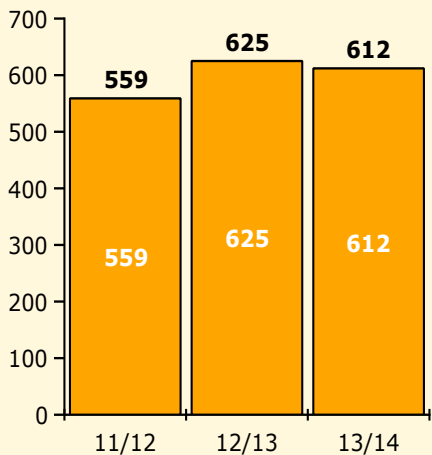

K-12 Student Population