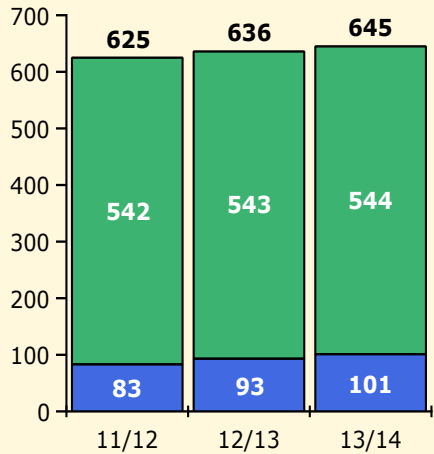

PINELLAS COUNTY SCHOOLS DISTRICT DISCIPLINE TRENDS

Incidents Total

Population and Discipline by:

Black Non Black

K-12 Student Population