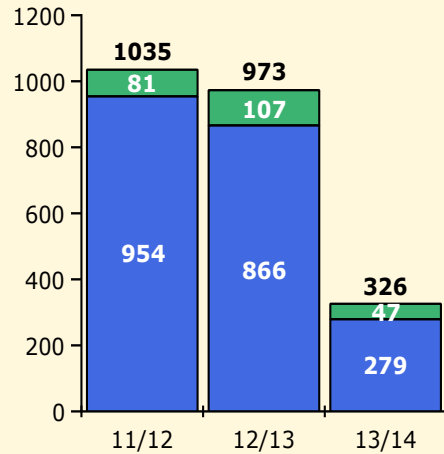

Black Non Black

PINELLAS COUNTY SCHOOLS DISTRICT DISCIPLINE TRENDS

3/3/2014

Incidents Total

Population and Discipline by:

Black Non Black

K-12 Student Population

Out-of-School Suspensions