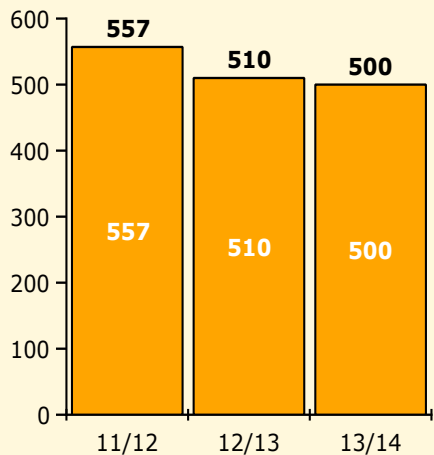

K-12 Student Population