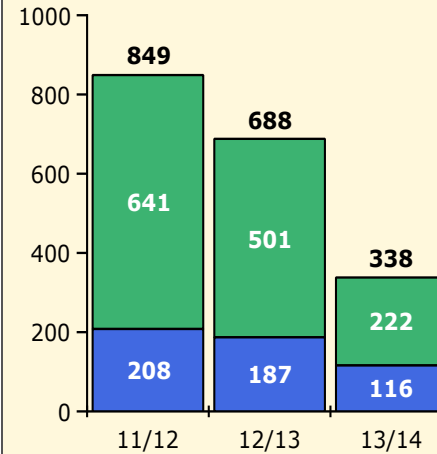

PINELLAS COUNTY SCHOOLS DISTRICT DISCIPLINE TRENDS

Incidents Total

Population and Discipline by:

Black Non Black

Population and Discipline by:

Elem Mid High Other