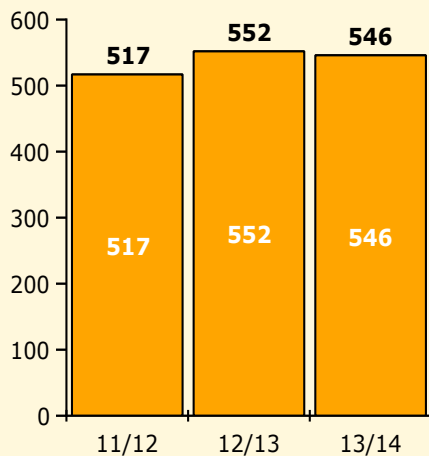

K-12 Student Population