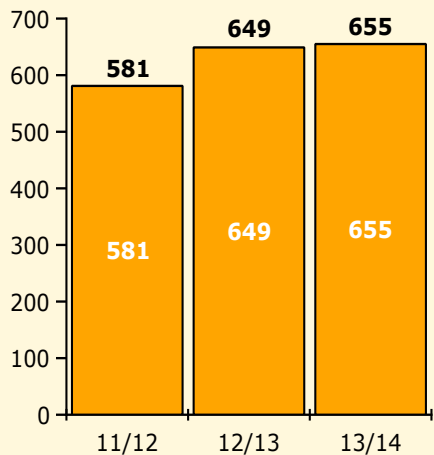

K-12 Student Population