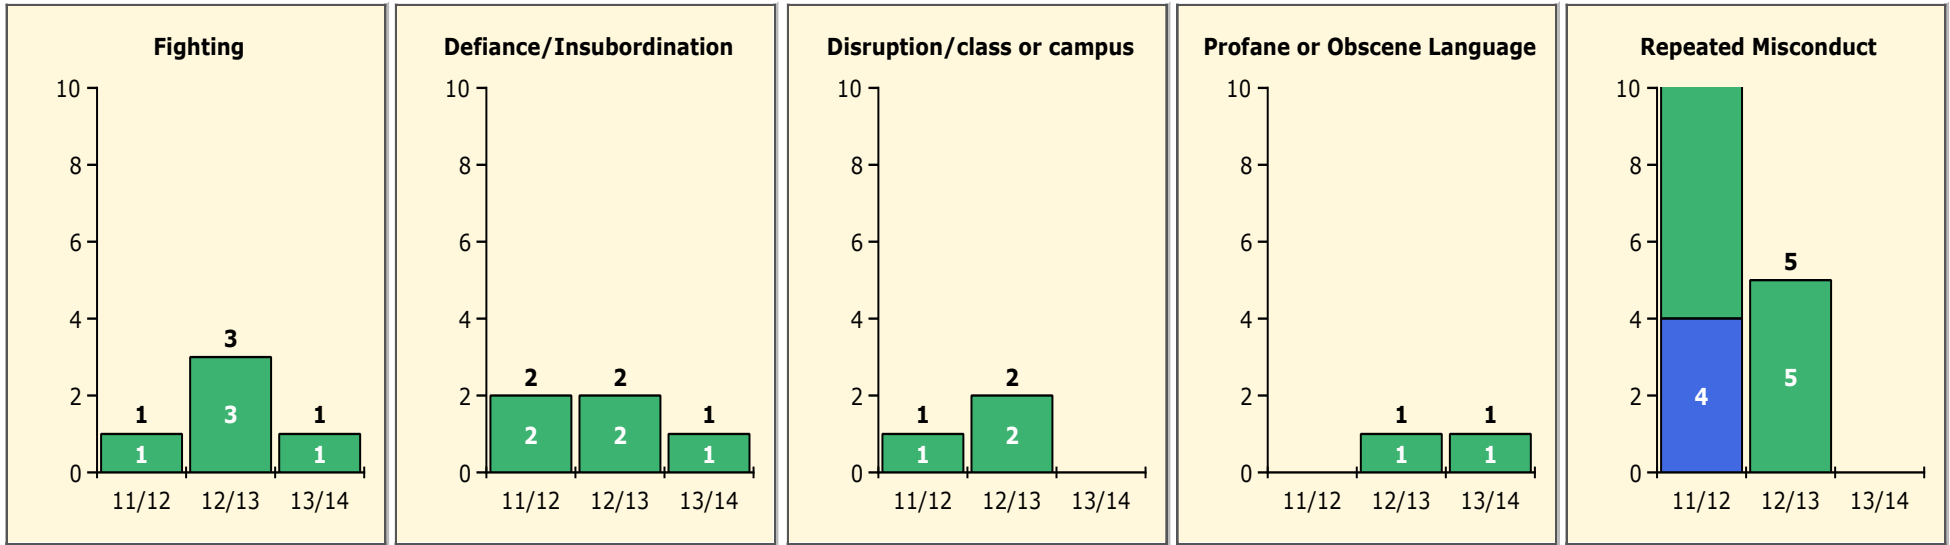

Incidents Total

Top 5 Out-of-School Suspensions

Black Non Black

Top 5 Detail: Days Suspended

Black Non Black

PINELLAS COUNTY SCHOOLS DISTRICT DISCIPLINE TRENDS

Incidents Total

Population and Discipline by: