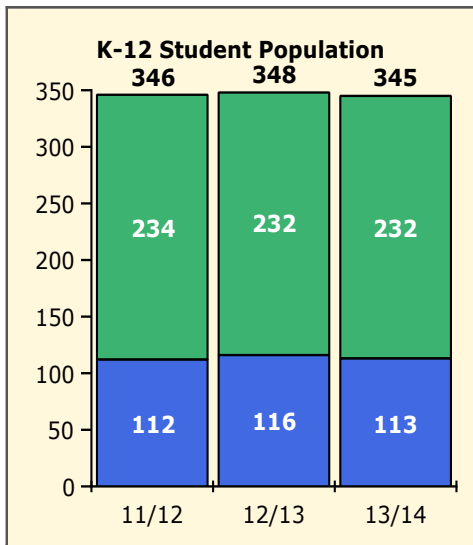

PINELLAS COUNTY SCHOOLS DISTRICT DISCIPLINE TRENDS

Incidents Total

Population and Discipline by:

Black Non Black

Population and Discipline by:

Elem Mid High Other