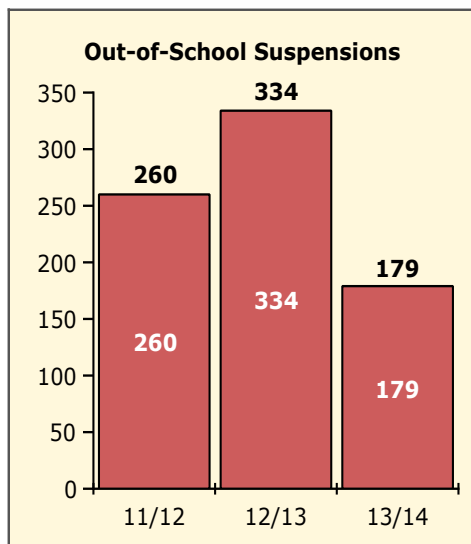

PINELLAS COUNTY SCHOOLS DISTRICT DISCIPLINE TRENDS

3/3/2014

Incidents Total

Population and Discipline by:

Black Non Black

Population and Discipline by:

Elem Mid High Other