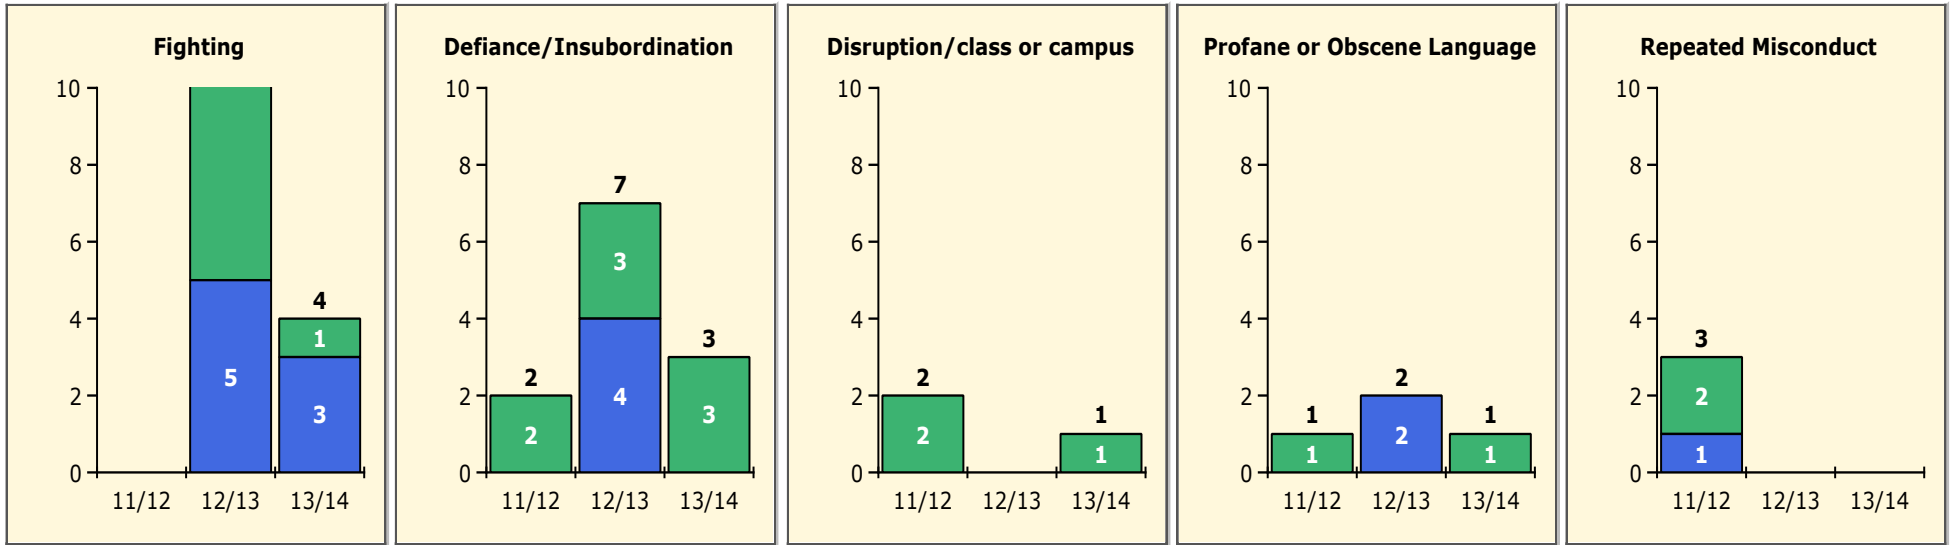

Incidents Total

Top 5 Out-of-School Suspensions

Black Non Black