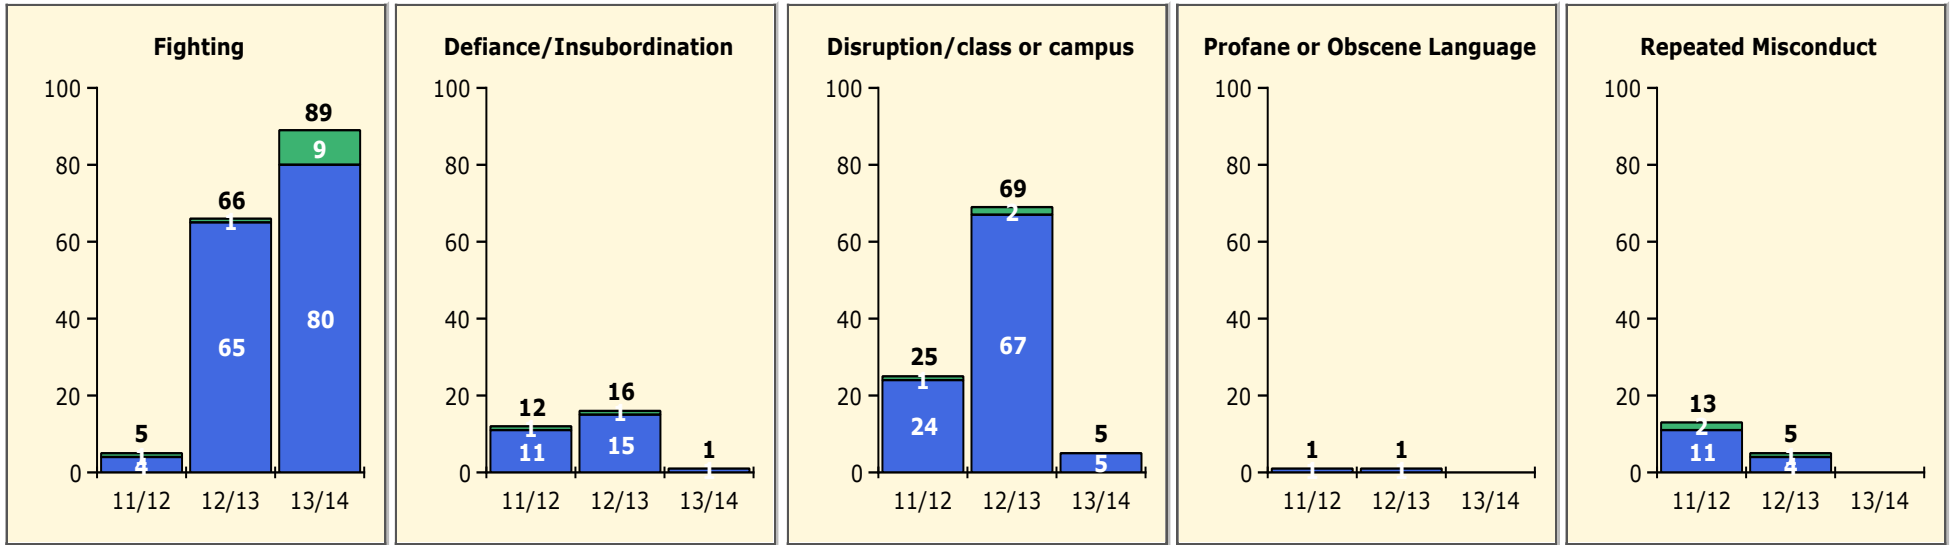

Incidents Total

Top 5 Out-of-School Suspensions

Black Non Black