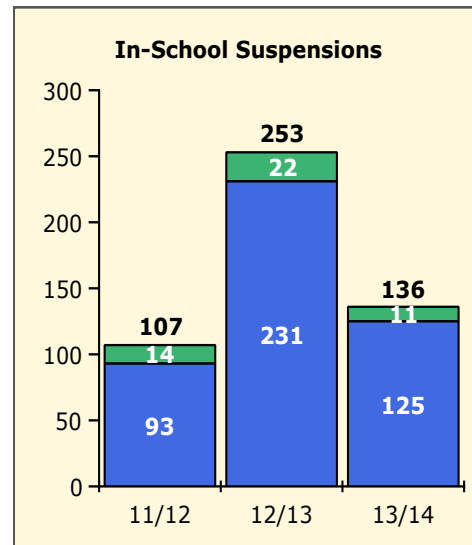

Top 5 Detail: Days Suspended

Black Non Black

PINELLAS COUNTY SCHOOLS DISTRICT DISCIPLINE TRENDS

Incidents Total

Population and Discipline by:

Black Non Black

Population and Discipline by:

Elem Mid High Other