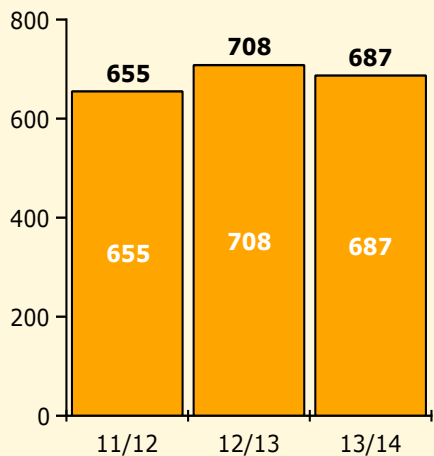

K-12 Student Population