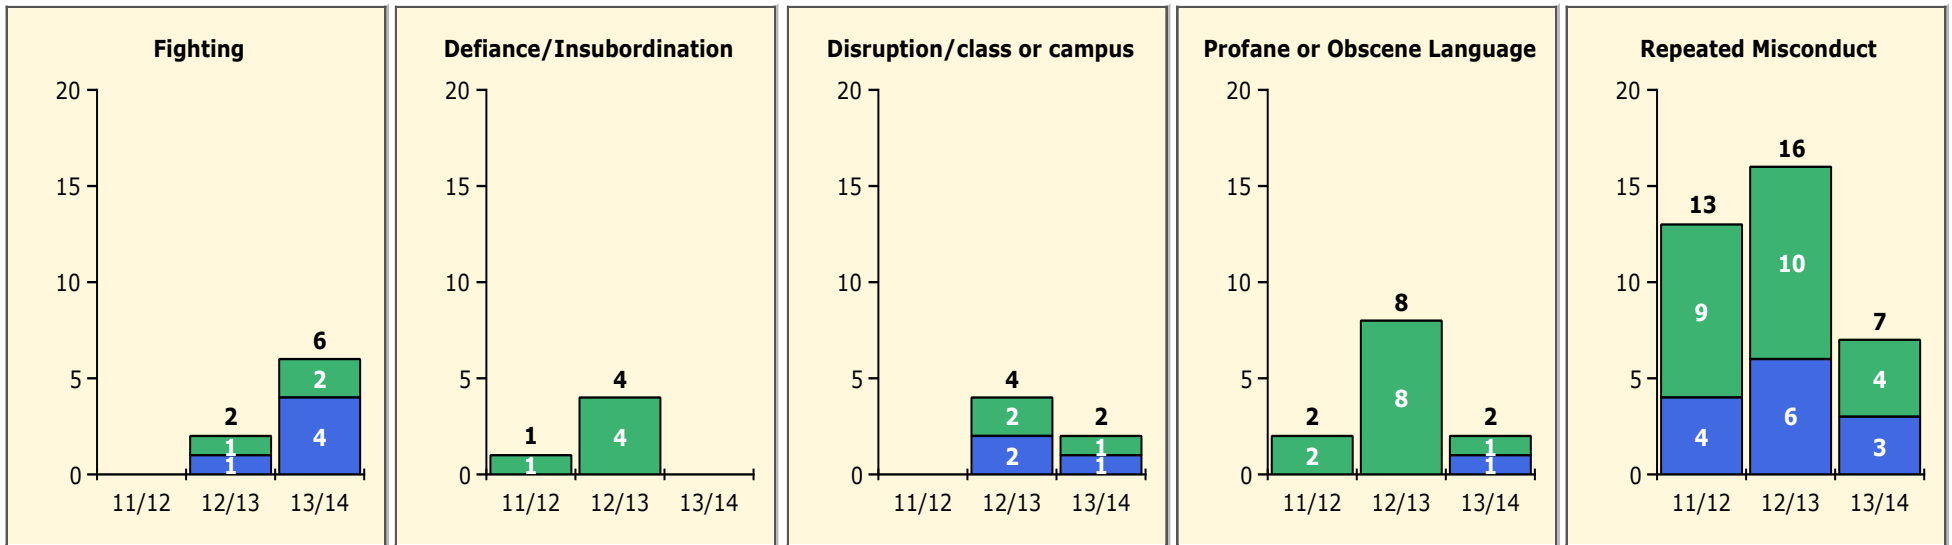

PINELLAS COUNTY SCHOOLS DISTRICT DISCIPLINE TRENDS

Incidents Total

Top 5 Out-of-School Suspensions

Black Non Black