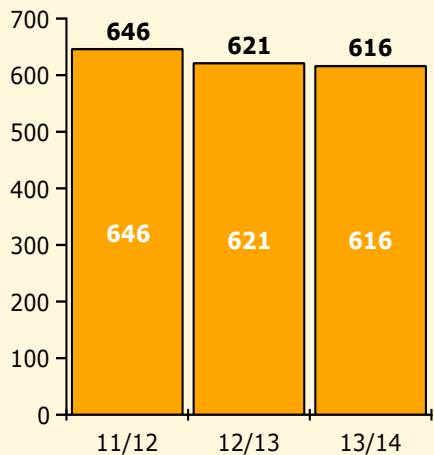

K-12 Student Population