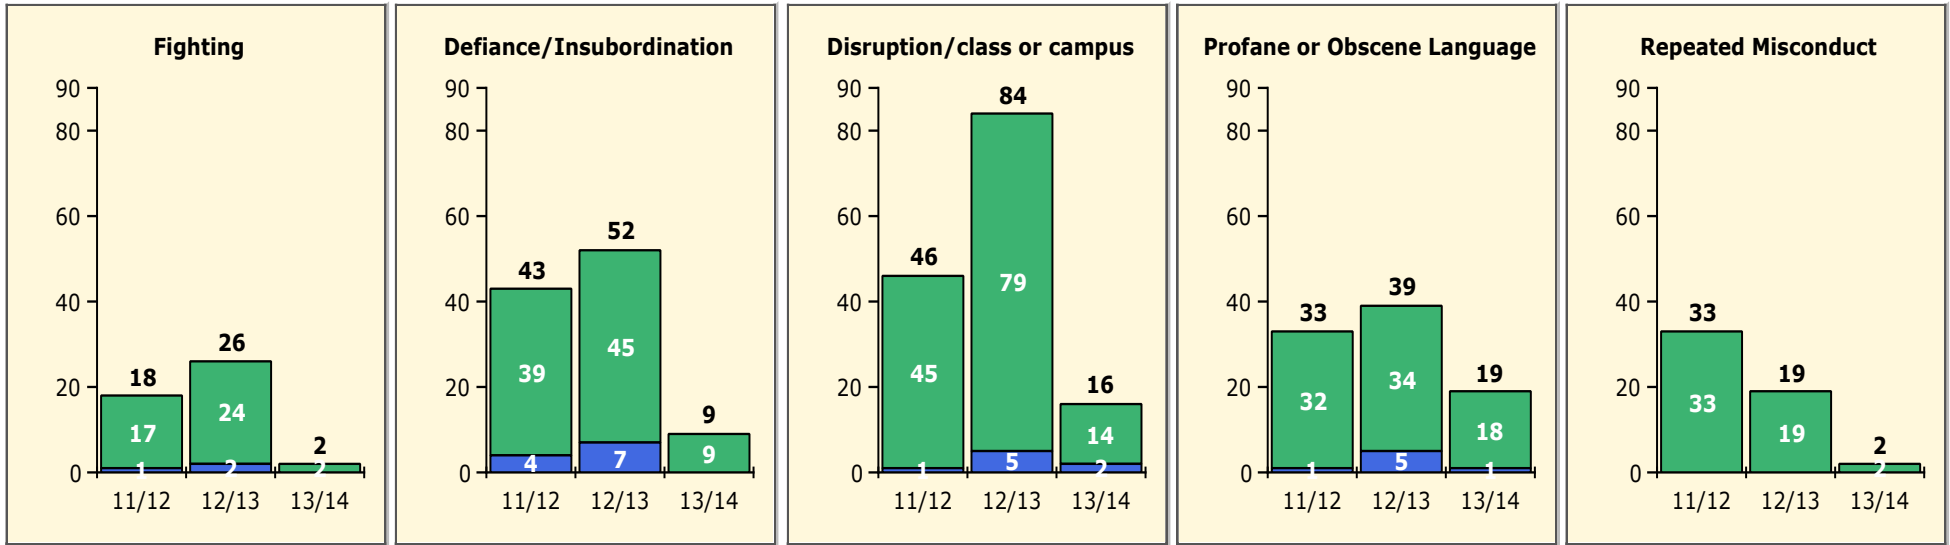

Incidents Total

Population and Discipline by:

Black Non Black

Population and Discipline by:

Elem Mid High Other

Incidents Total

Top 5 Out-of-School Suspensions

Black Non Black