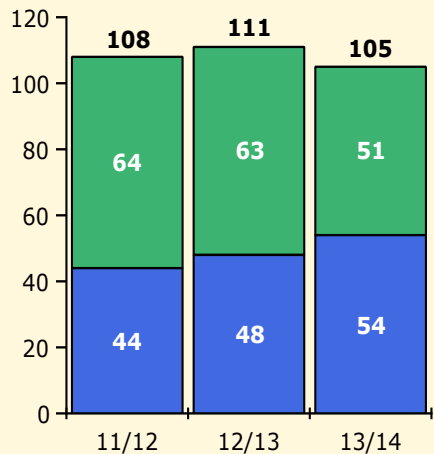

PINELLAS COUNTY SCHOOLS DISTRICT DISCIPLINE TRENDS

Incidents Total

Population and Discipline by:

Black Non Black