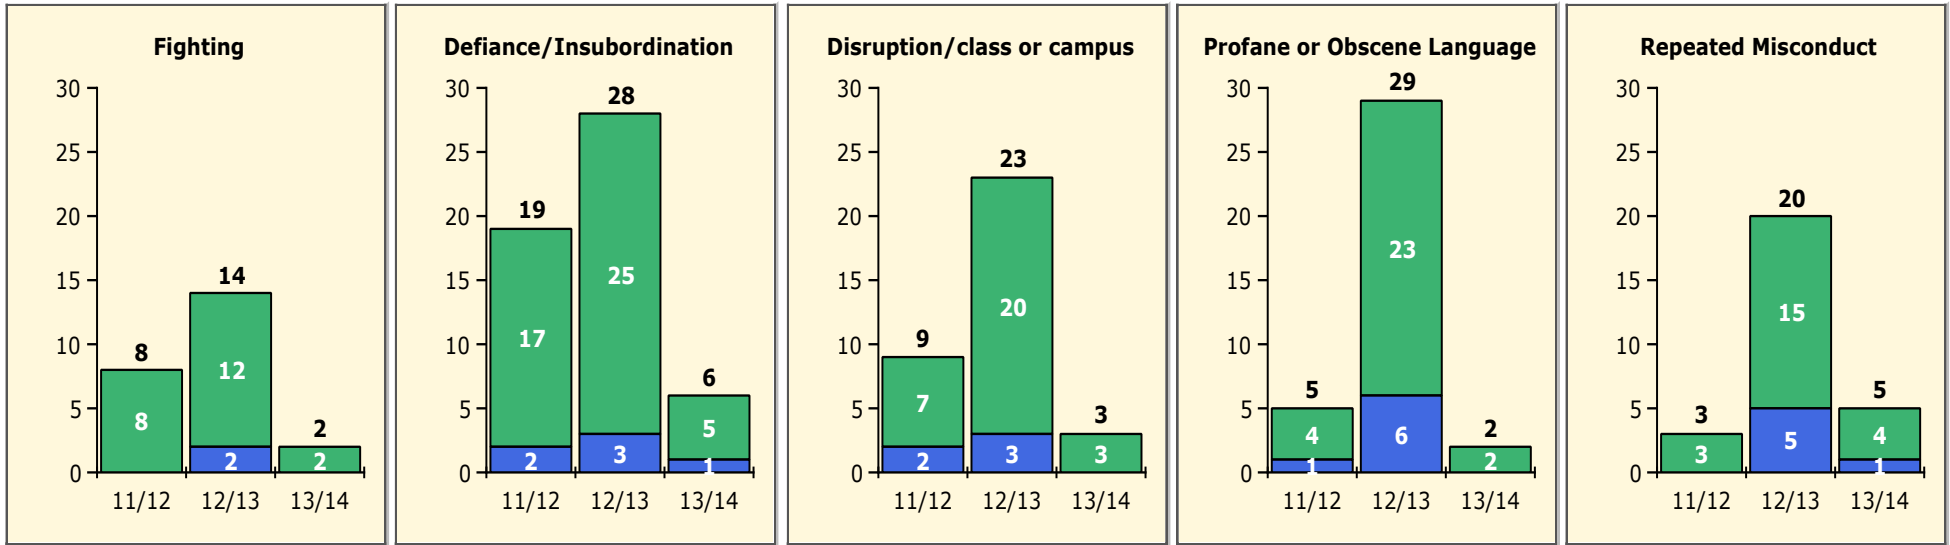

Elem Mid High Other

PINELLAS COUNTY SCHOOLS DISTRICT DISCIPLINE TRENDS

Incidents Total

Top 5 Out-of-School Suspensions

Black Non Black

Top 5 Detail: Days Suspended

Black Non Black

PINELLAS COUNTY SCHOOLS DISTRICT DISCIPLINE TRENDS