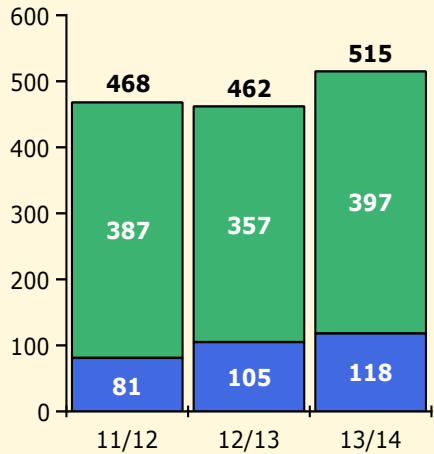

Top 5 Detail: Days Suspended

Black Non Black

PINELLAS COUNTY SCHOOLS DISTRICT DISCIPLINE TRENDS

Incidents Total

Population and Discipline by:

Black Non Black

K-12 Student Population

Out-of-School Suspensions