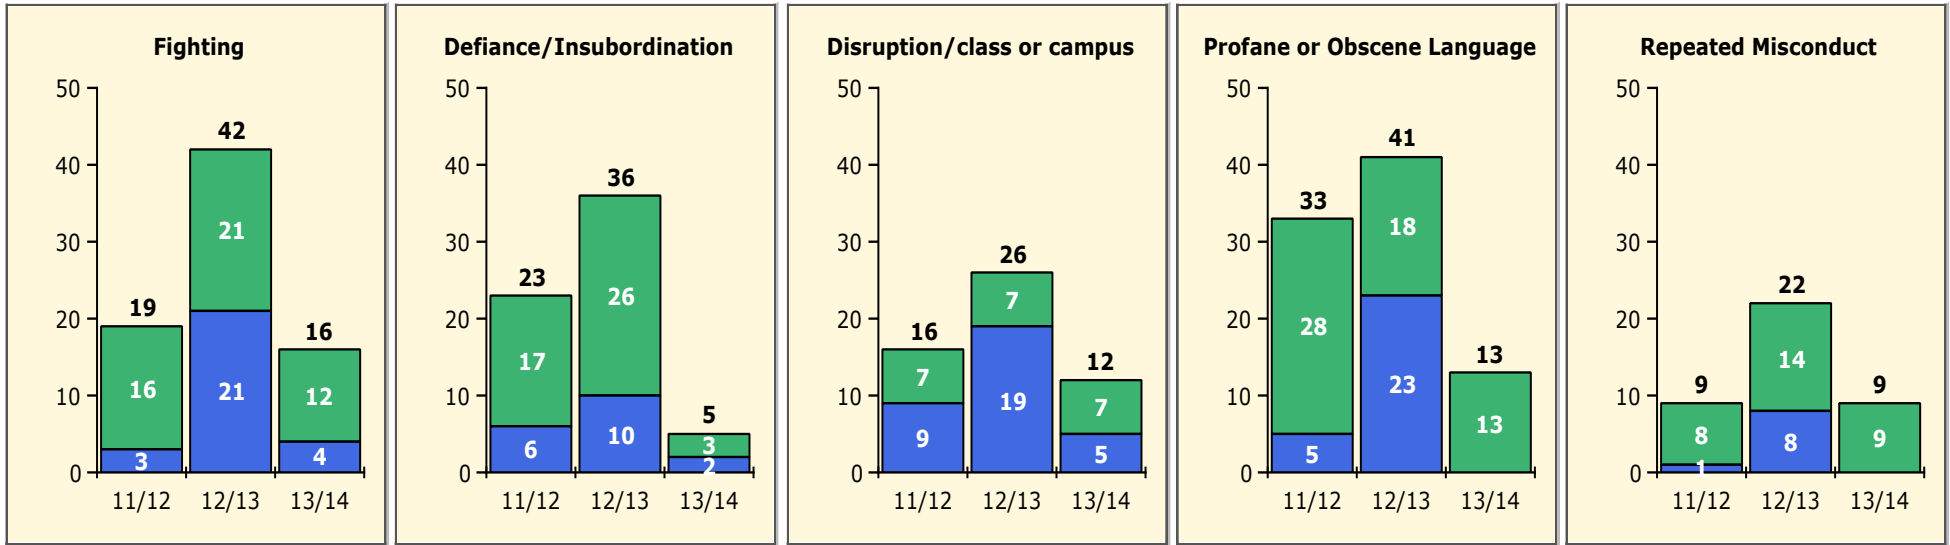

Black Non Black

Top 5 Detail: Days Suspended

Black Non Black

PINELLAS COUNTY SCHOOLS DISTRICT DISCIPLINE TRENDS

Incidents Total

Population and Discipline by:

Black Non Black

K-12 Student Population