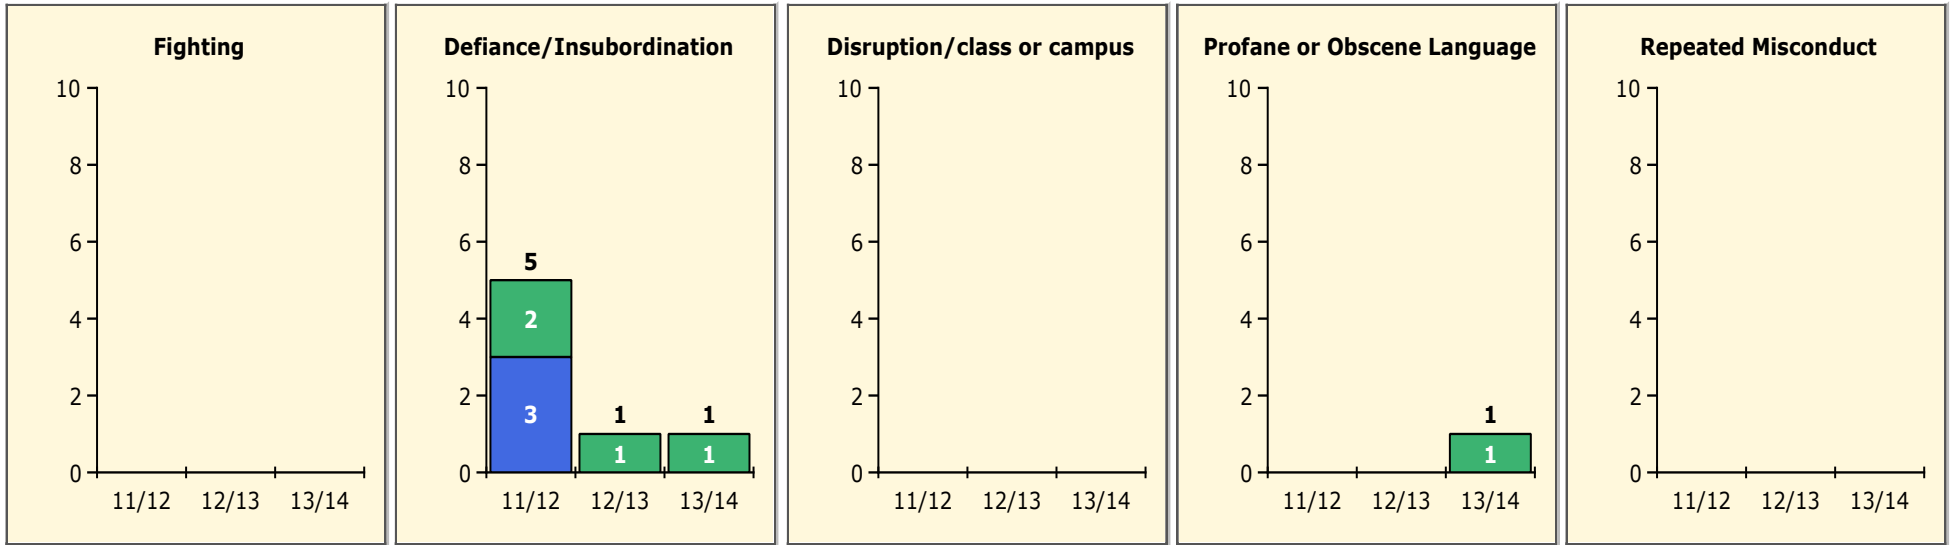

Population and Discipline by:

Elem Mid High Other

Incidents Total

Top 5 Out-of-School Suspensions

Black Non Black

Top 5 Detail: Days Suspended

Black Non Black

PINELLAS COUNTY SCHOOLS DISTRICT DISCIPLINE TRENDS