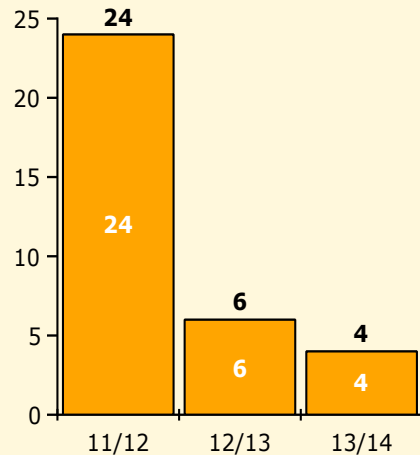

Out-of-School Suspensions