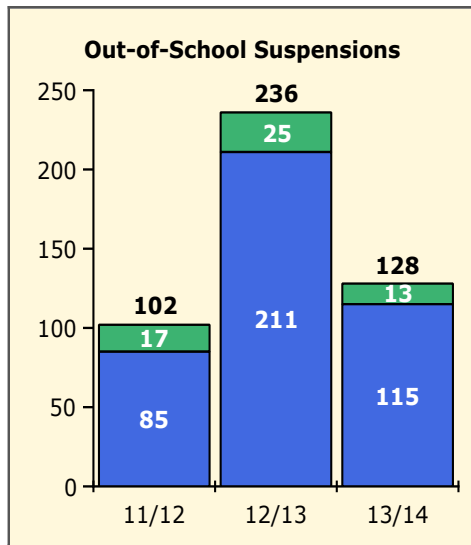

Top 5 Detail: Days Suspended

Black Non Black

PINELLAS COUNTY SCHOOLS DISTRICT DISCIPLINE TRENDS

Incidents Total

Population and Discipline by:

Black Non Black

Population and Discipline by:

Elem Mid High Other