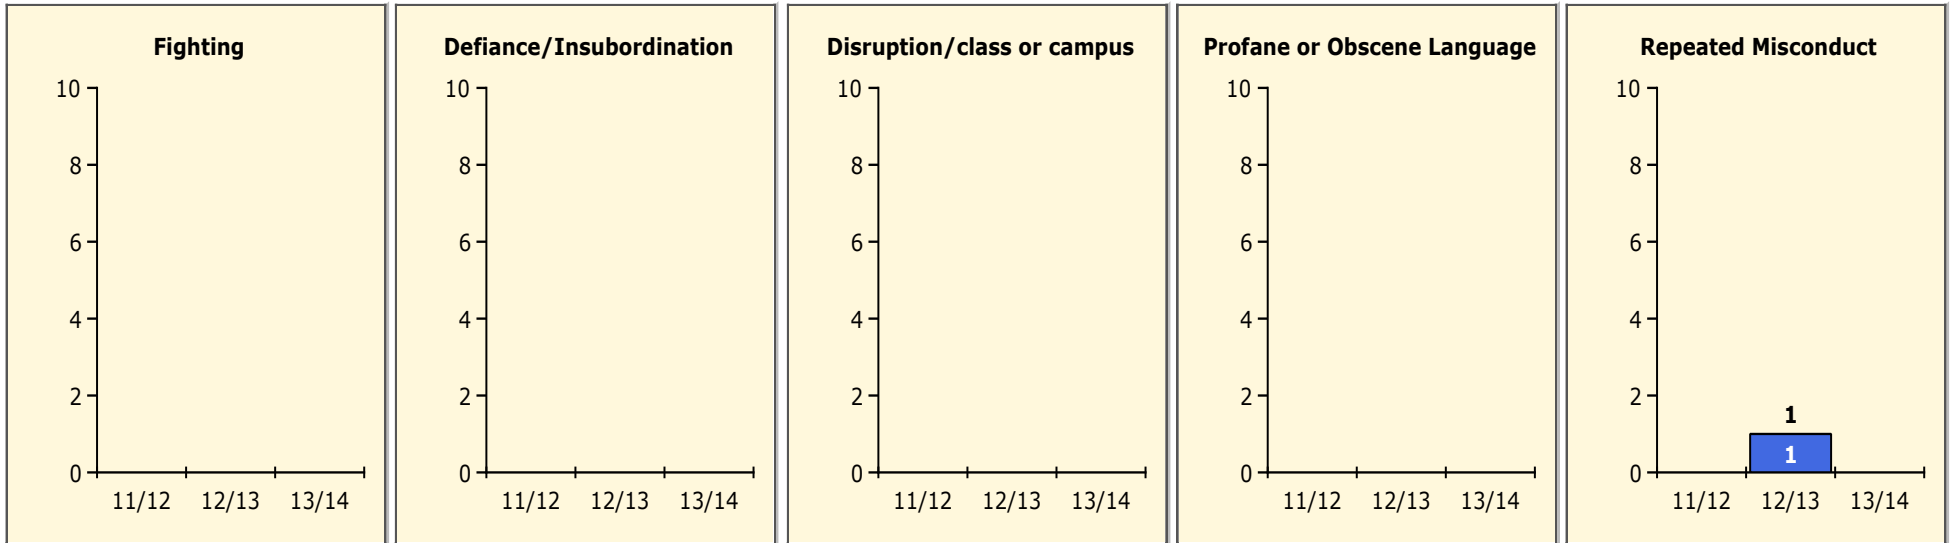

Incidents Total

Population and Discipline by:

Black Non Black

Population and Discipline by:

Elem Mid High Other

Incidents Total

Top 5 Out-of-School Suspensions

Black Non Black