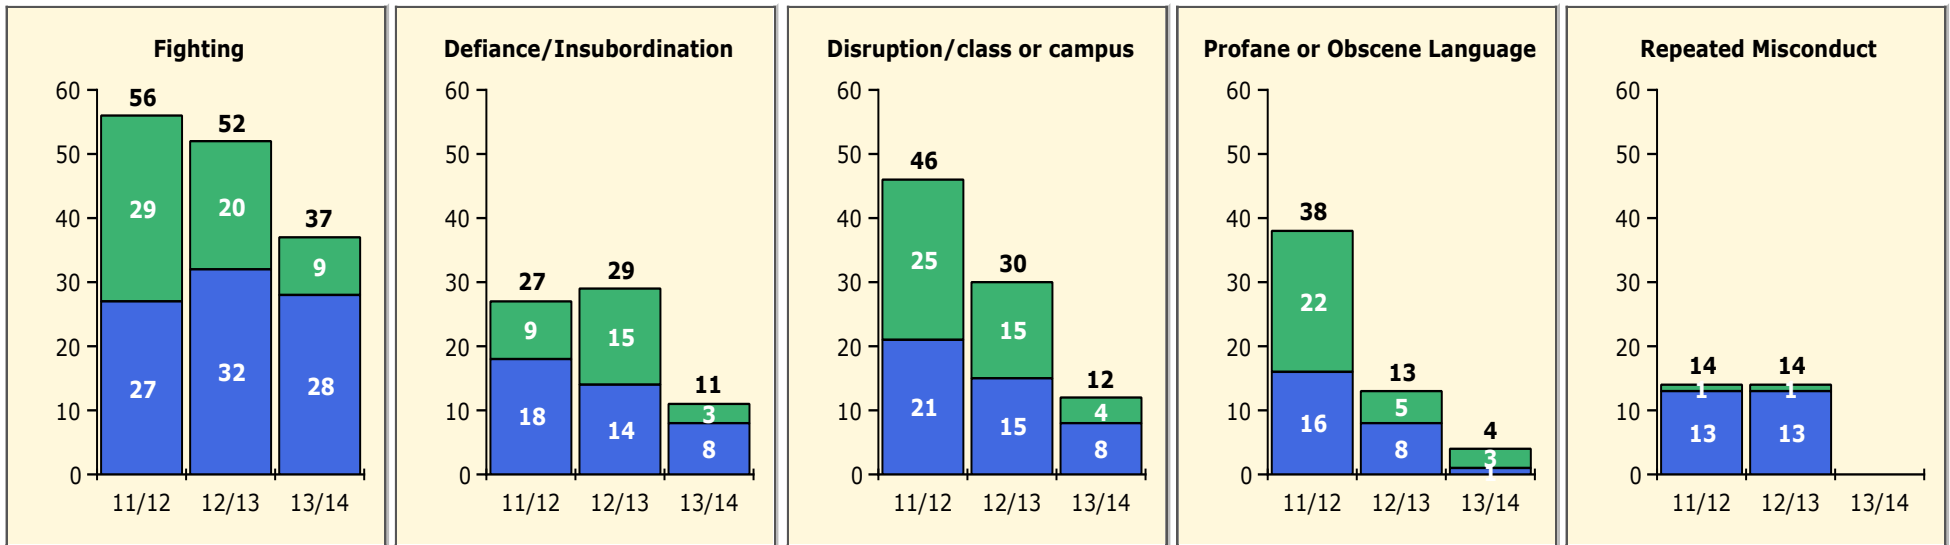

Black Non Black

Population and Discipline by:

Elem Mid High Other

PINELLAS COUNTY SCHOOLS DISTRICT DISCIPLINE TRENDS

Incidents Total

Top 5 Out-of-School Suspensions

Black Non Black

Top 5 Detail: Days Suspended