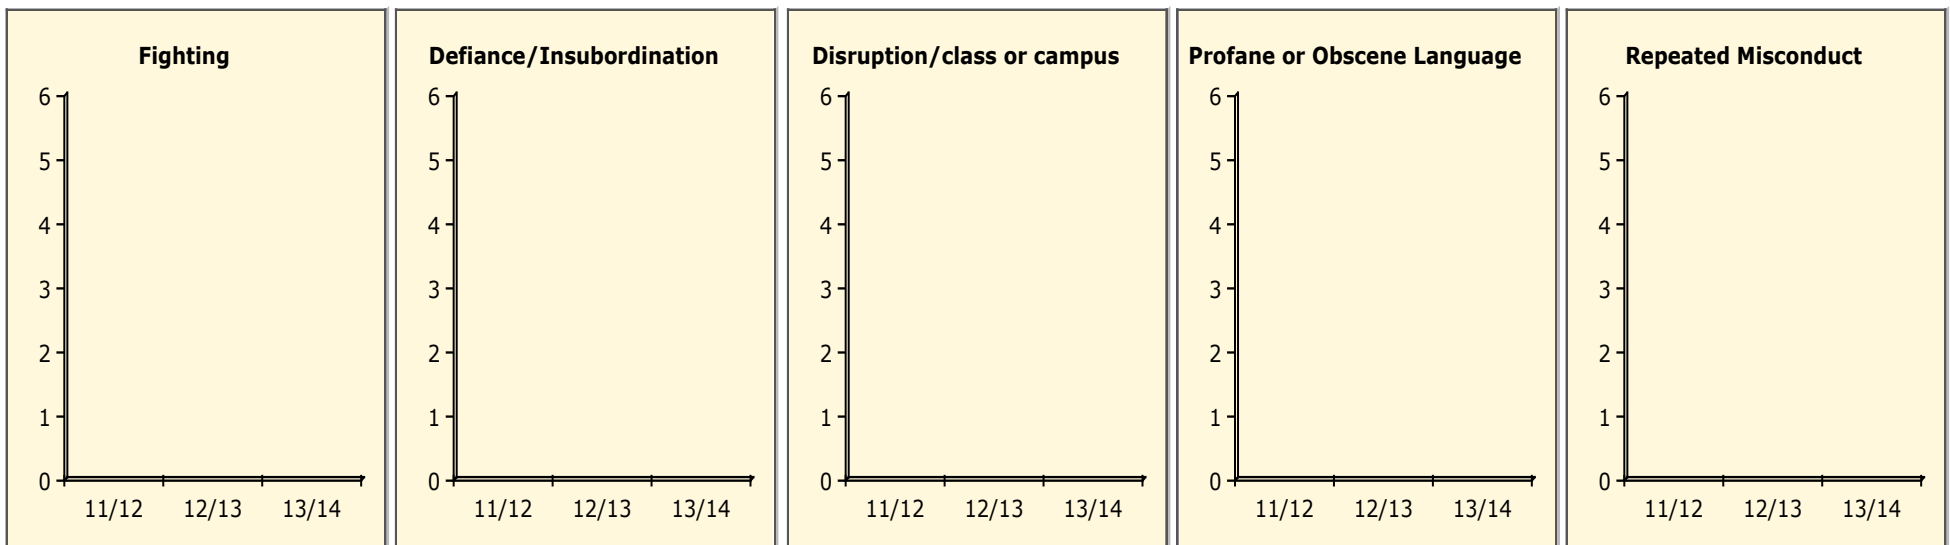

Incidents Total

Top 5 Out-of-School Suspensions

Black Non Black

Top 5 Detail: Days Suspended

Black Non Black

PINELLAS COUNTY SCHOOLS DISTRICT DISCIPLINE TRENDS

3/3/2014

Incidents Total