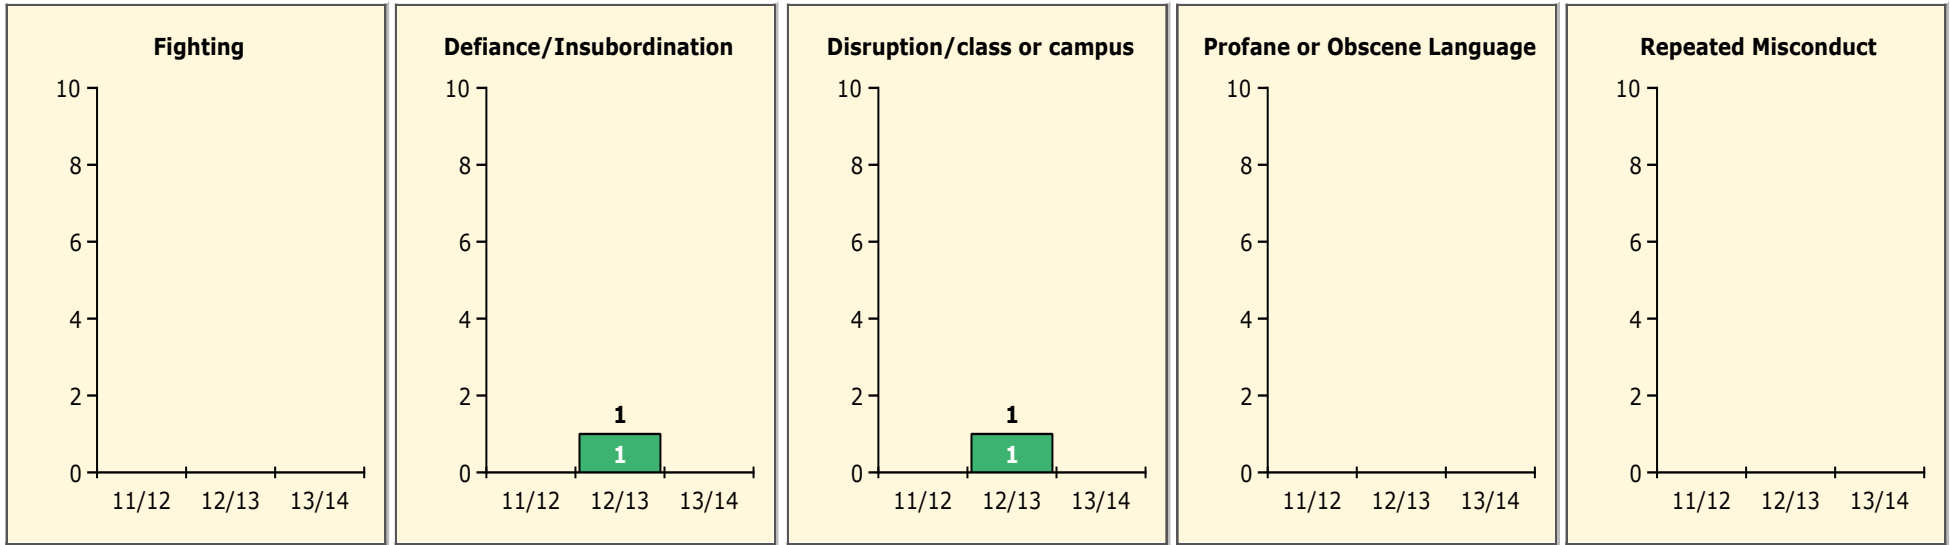

Incidents Total

Top 5 Out-of-School Suspensions

Black Non Black