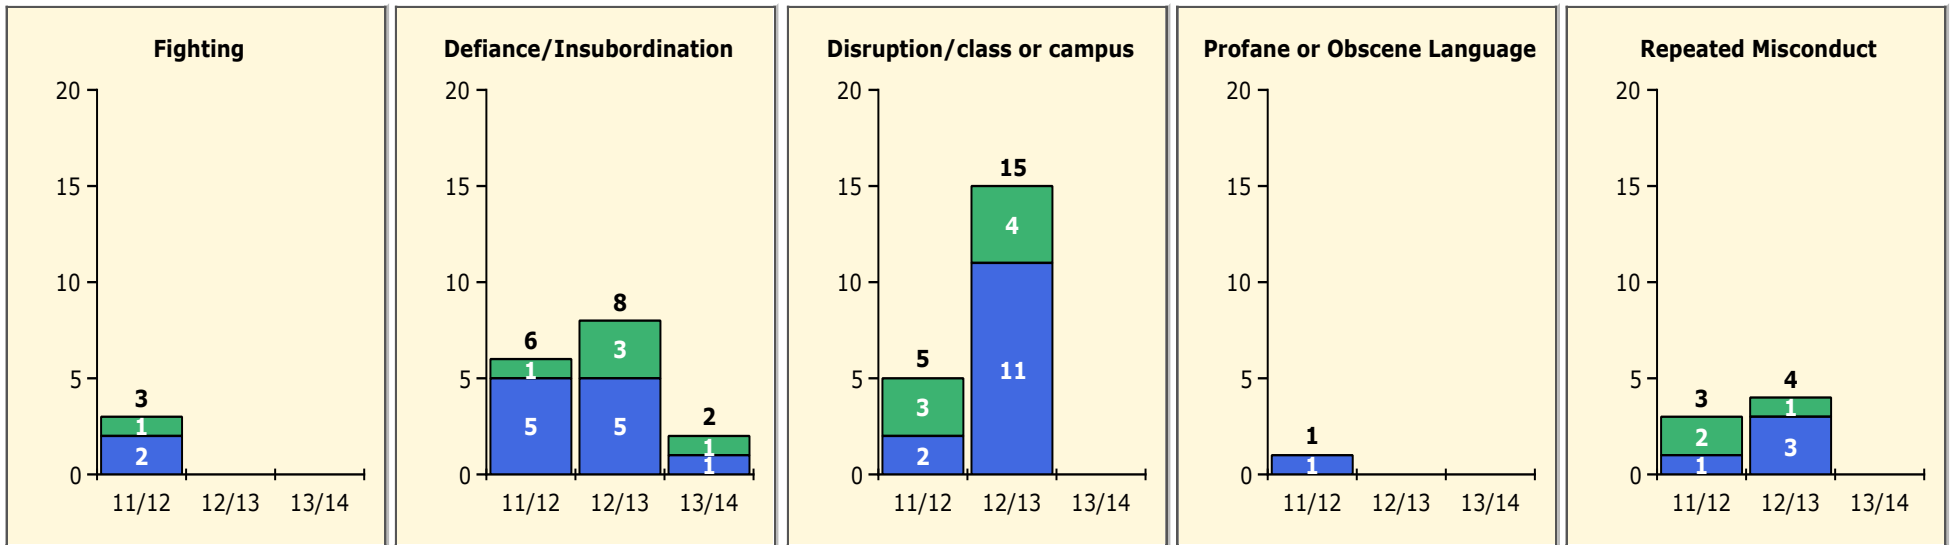

Incidents Total

Top 5 Out-of-School Suspensions

Black Non Black

Top 5 Detail: Days Suspended

Black Non Black

PINELLAS COUNTY SCHOOLS DISTRICT DISCIPLINE TRENDS

Incidents Total

Population and Discipline by: