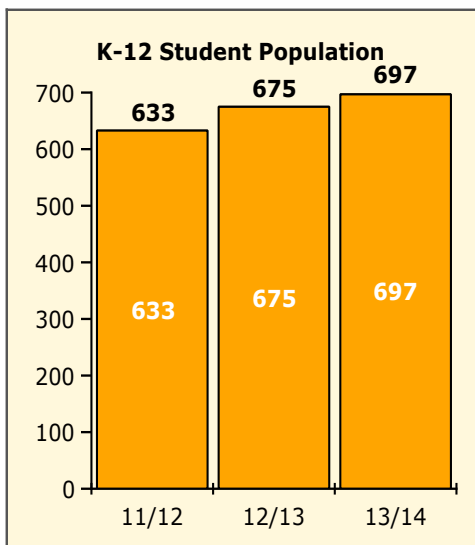

PINELLAS COUNTY SCHOOLS DISTRICT DISCIPLINE TRENDS

Incidents Total

Population and Discipline by:

Black Non Black

Population and Discipline by:

Elem Mid High Other