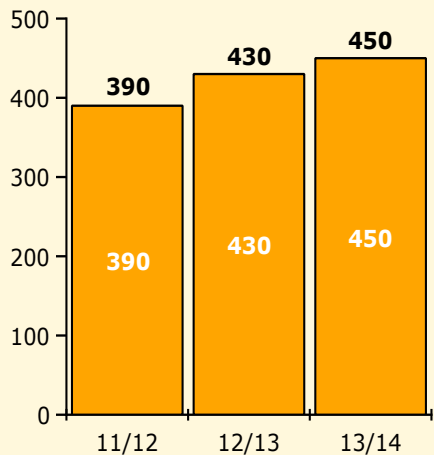

K-12 Student Population