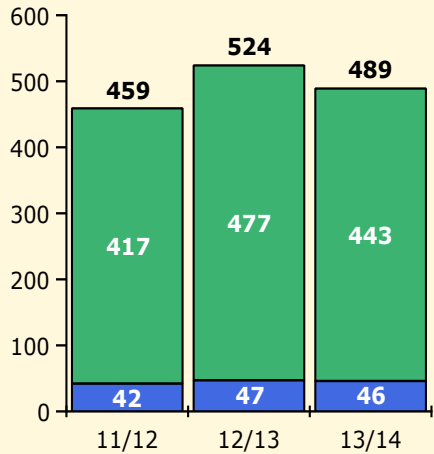

PINELLAS COUNTY SCHOOLS DISTRICT DISCIPLINE TRENDS

Incidents Total

Population and Discipline by:

Black Non Black

K-12 Student Population