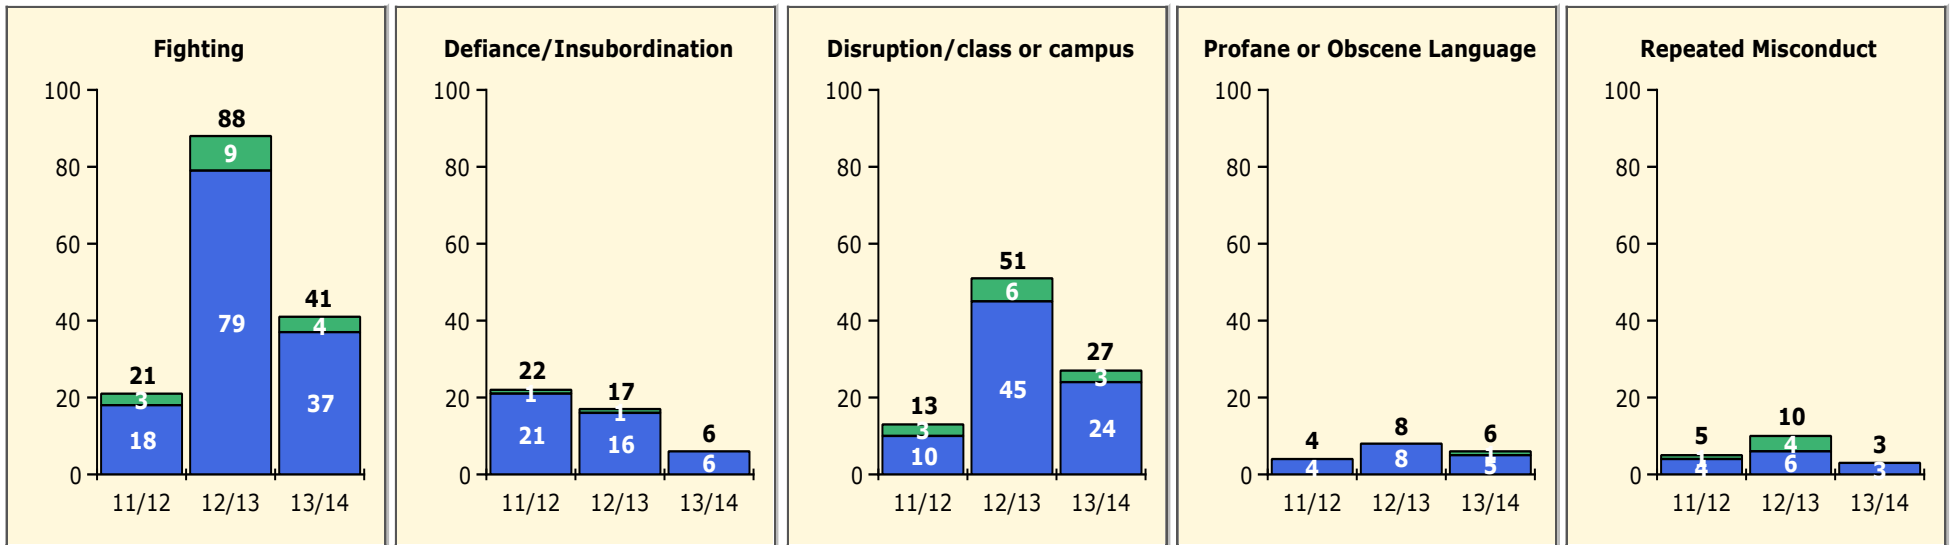

Incidents Total

Top 5 Out-of-School Suspensions

Black Non Black