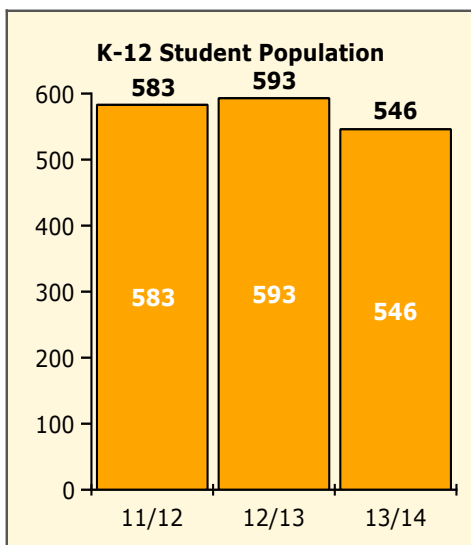

Top 5 Detail: Days Suspended

Black Non Black

PINELLAS COUNTY SCHOOLS DISTRICT DISCIPLINE TRENDS

Incidents Total

Population and Discipline by:

Black Non Black

Population and Discipline by:

Elem Mid High Other