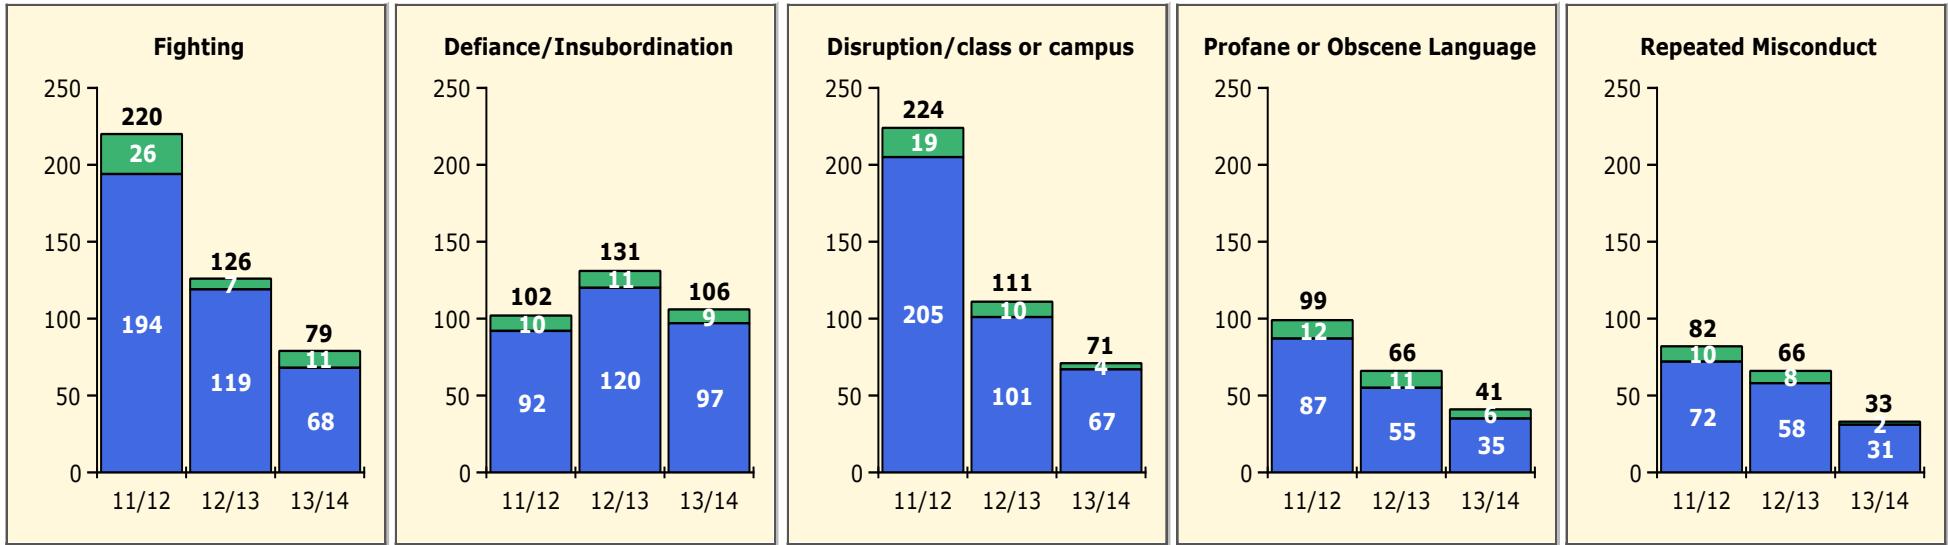

PINELLAS COUNTY SCHOOLS DISTRICT DISCIPLINE TRENDS

Incidents Total

Top 5 Out-of-School Suspensions

Black Non Black