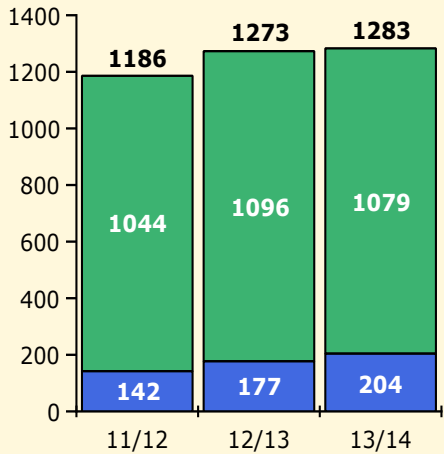

Top 5 Detail: Days Suspended

Black Non Black

PINELLAS COUNTY SCHOOLS DISTRICT DISCIPLINE TRENDS

Incidents Total

Population and Discipline by:

Black Non Black

K-12 Student Population

Out-of-School Suspensions