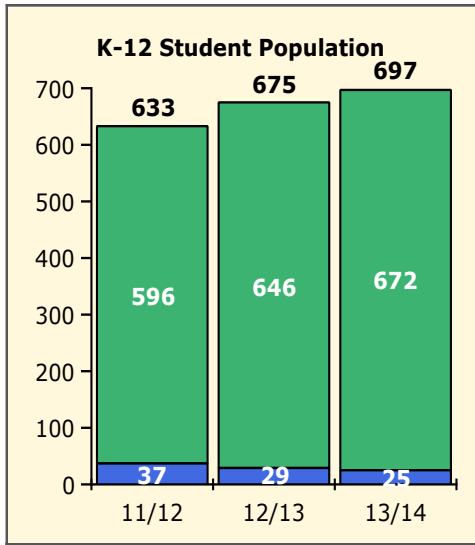

PINELLAS COUNTY SCHOOLS DISTRICT DISCIPLINE TRENDS

Incidents Total

Population and Discipline by:

Black Non Black

Population and Discipline by:

Elem Mid High Other