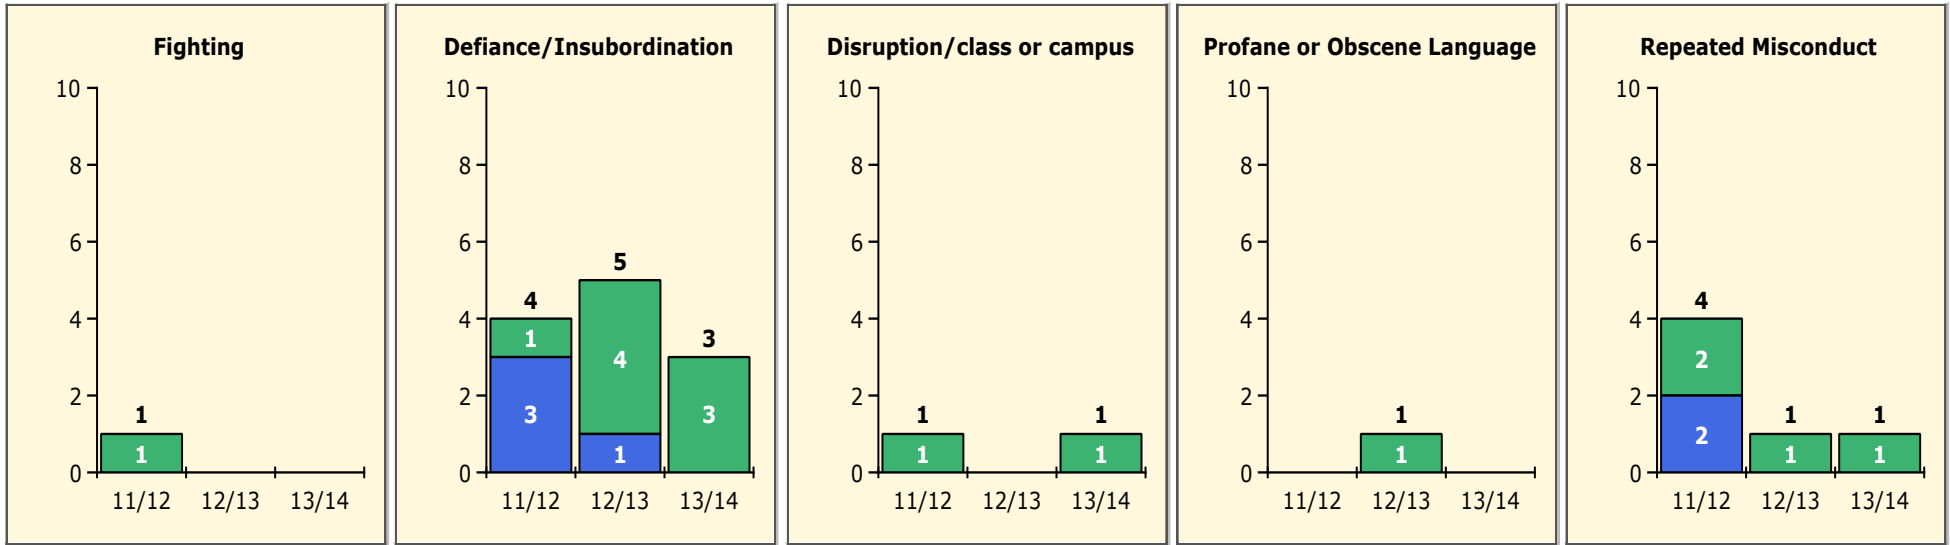

Incidents Total

Top 5 Out-of-School Suspensions

Black Non Black