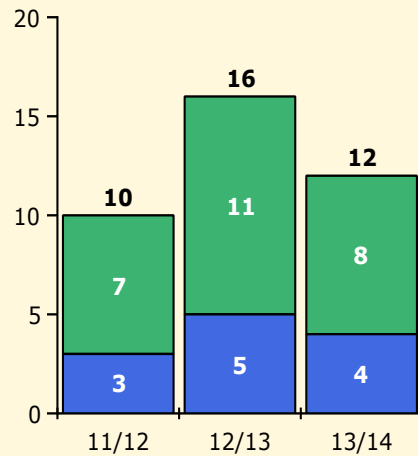

Top 5 Detail: Days Suspended

Black Non Black

PINELLAS COUNTY SCHOOLS DISTRICT DISCIPLINE TRENDS

Incidents Total

Population and Discipline by:

Black Non Black

K-12 Student Population

Out-of-School Suspensions