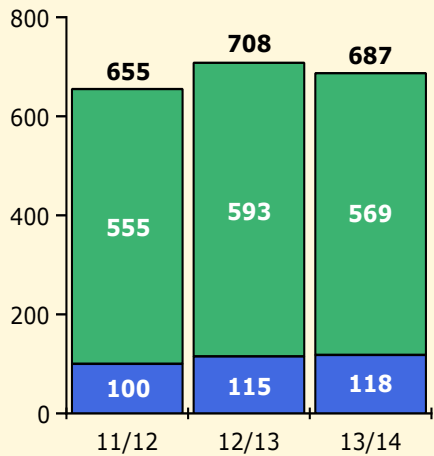

Black Non Black

PINELLAS COUNTY SCHOOLS DISTRICT DISCIPLINE TRENDS

Incidents Total

Population and Discipline by:

Black Non Black

K-12 Student Population

Out-of-School Suspensions

In-School Suspensions