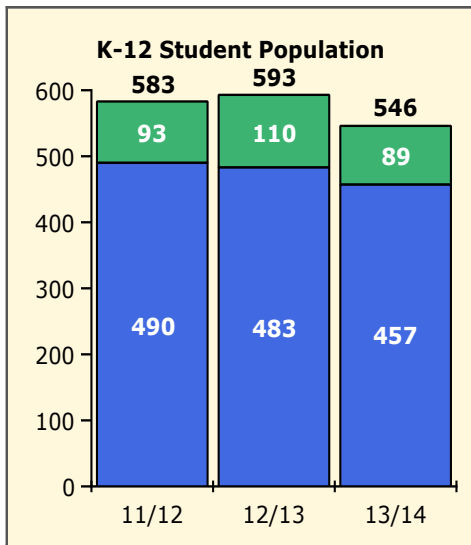

Top 5 Detail: Days Suspended

Black Non Black

PINELLAS COUNTY SCHOOLS DISTRICT DISCIPLINE TRENDS

Incidents Total

Population and Discipline by:

Black Non Black

Population and Discipline by:

Elem Mid High Other