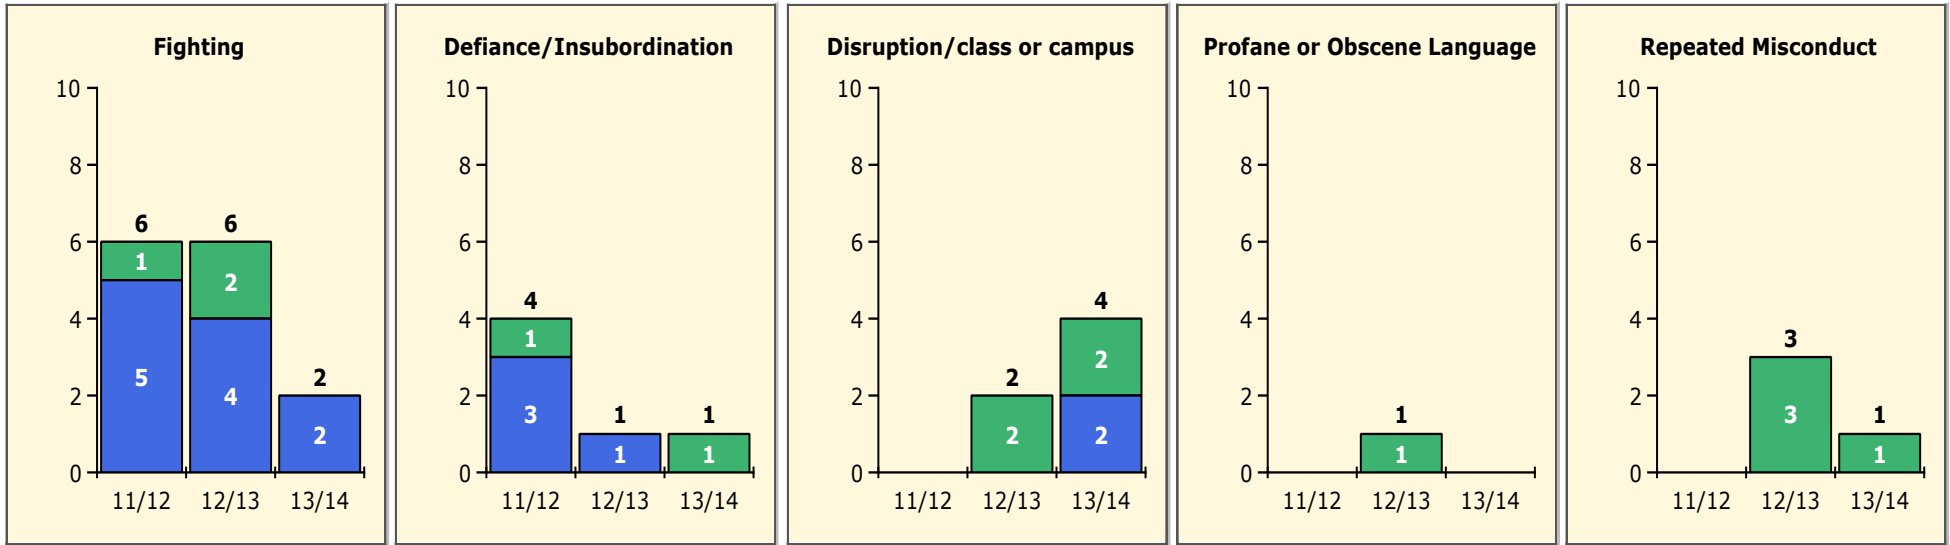

Top 5 Detail: Days Suspended

Black Non Black

PINELLAS COUNTY SCHOOLS DISTRICT DISCIPLINE TRENDS

Incidents Total

Population and Discipline by:

Black Non Black

K-12 Student Population

Out-of-School Suspensions