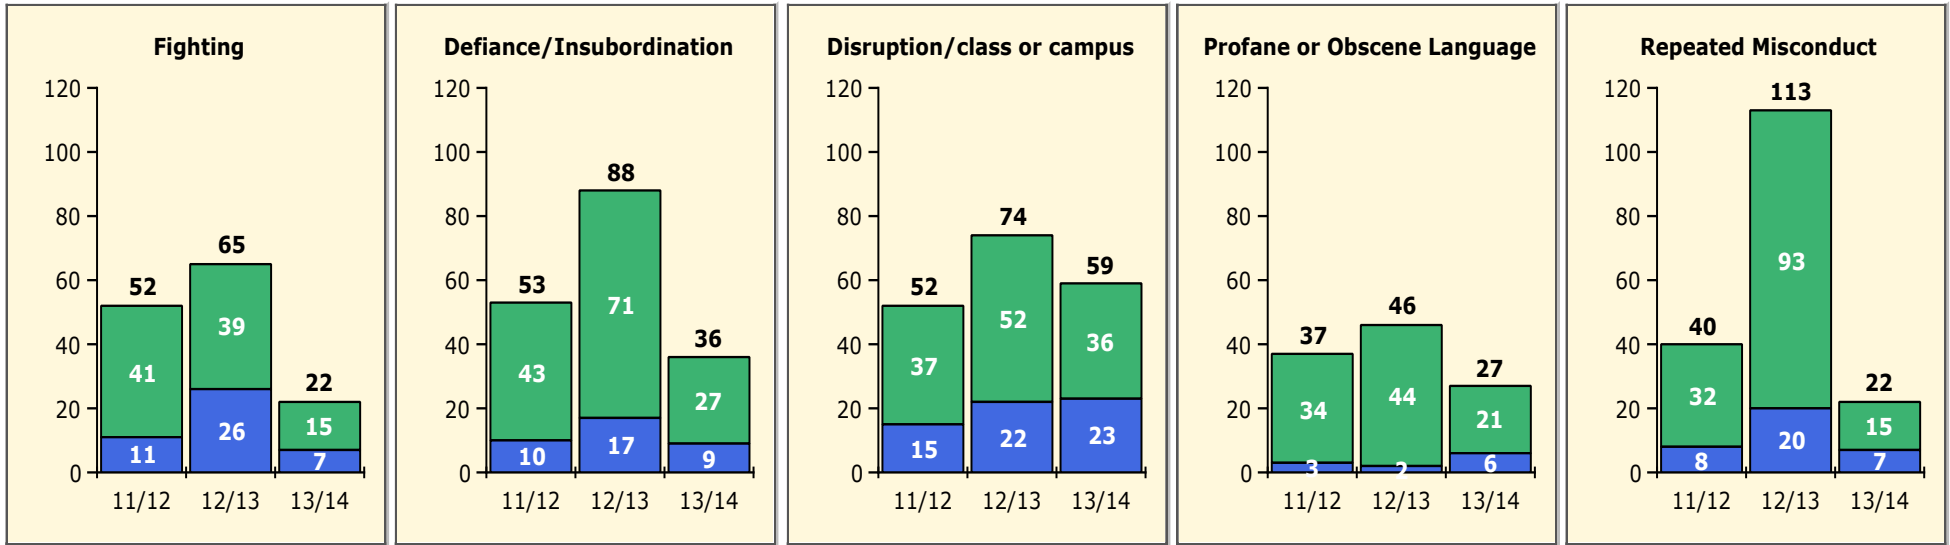

Population and Discipline by:

Elem Mid High Other

PINELLAS COUNTY SCHOOLS DISTRICT DISCIPLINE TRENDS

Incidents Total

Top 5 Out-of-School Suspensions

Black Non Black

Top 5 Detail: Days Suspended

Black Non Black