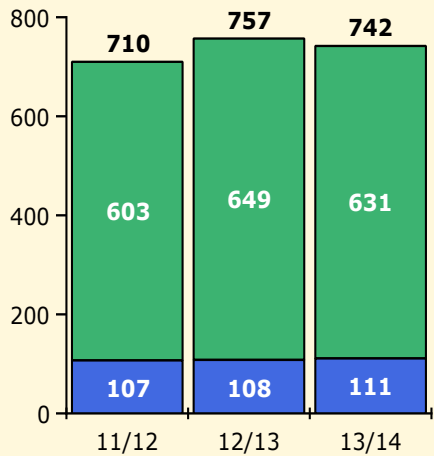

PINELLAS COUNTY SCHOOLS DISTRICT DISCIPLINE TRENDS

Incidents Total

Population and Discipline by:

Black Non Black

K-12 Student Population