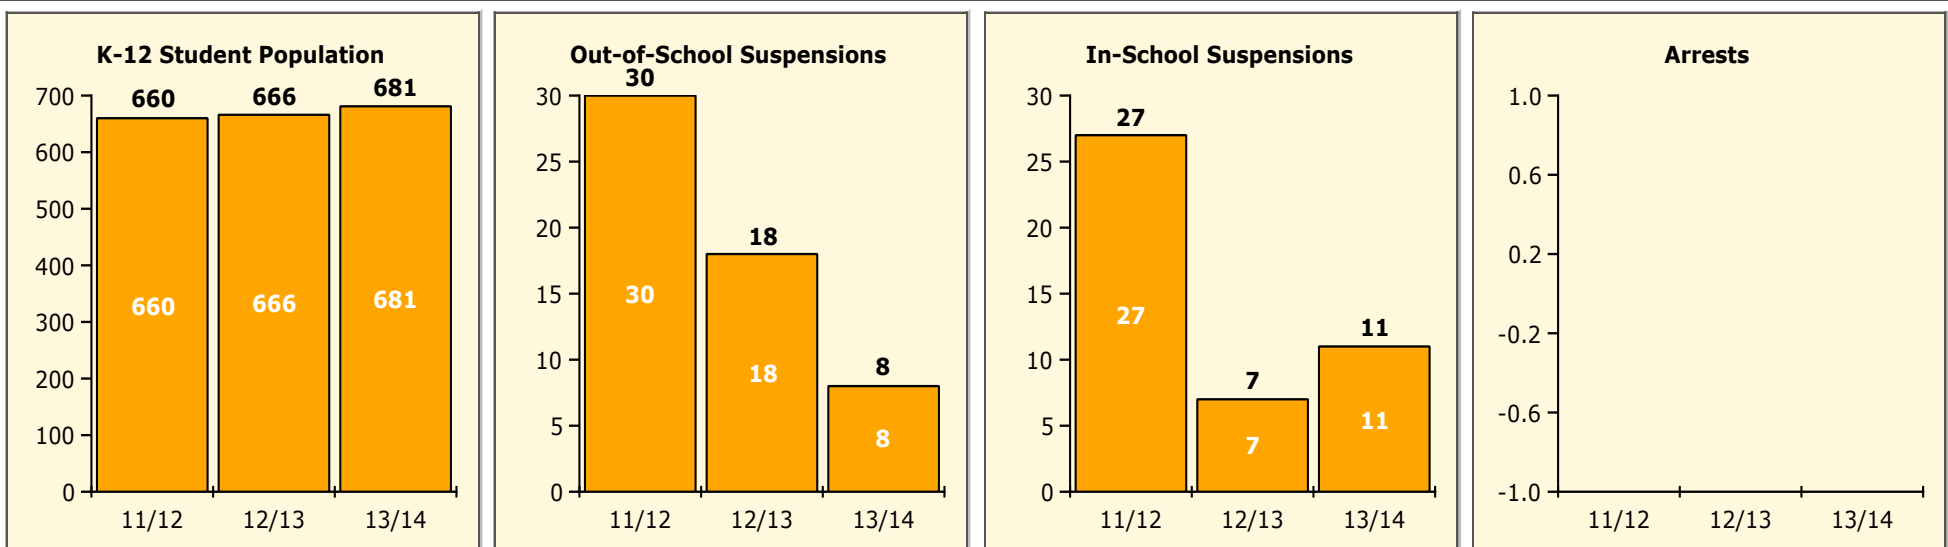

Incidents Total

Population and Discipline by:

Black Non Black

Population and Discipline by:

Elem Mid High Other

Incidents Total

Top 5 Out-of-School Suspensions

Black Non Black