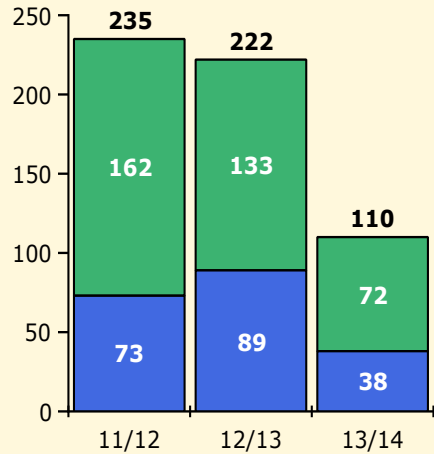

Black Non Black

PINELLAS COUNTY SCHOOLS DISTRICT DISCIPLINE TRENDS

3/3/2014

Incidents Total

Population and Discipline by:

Black Non Black

K-12 Student Population

Out-of-School Suspensions