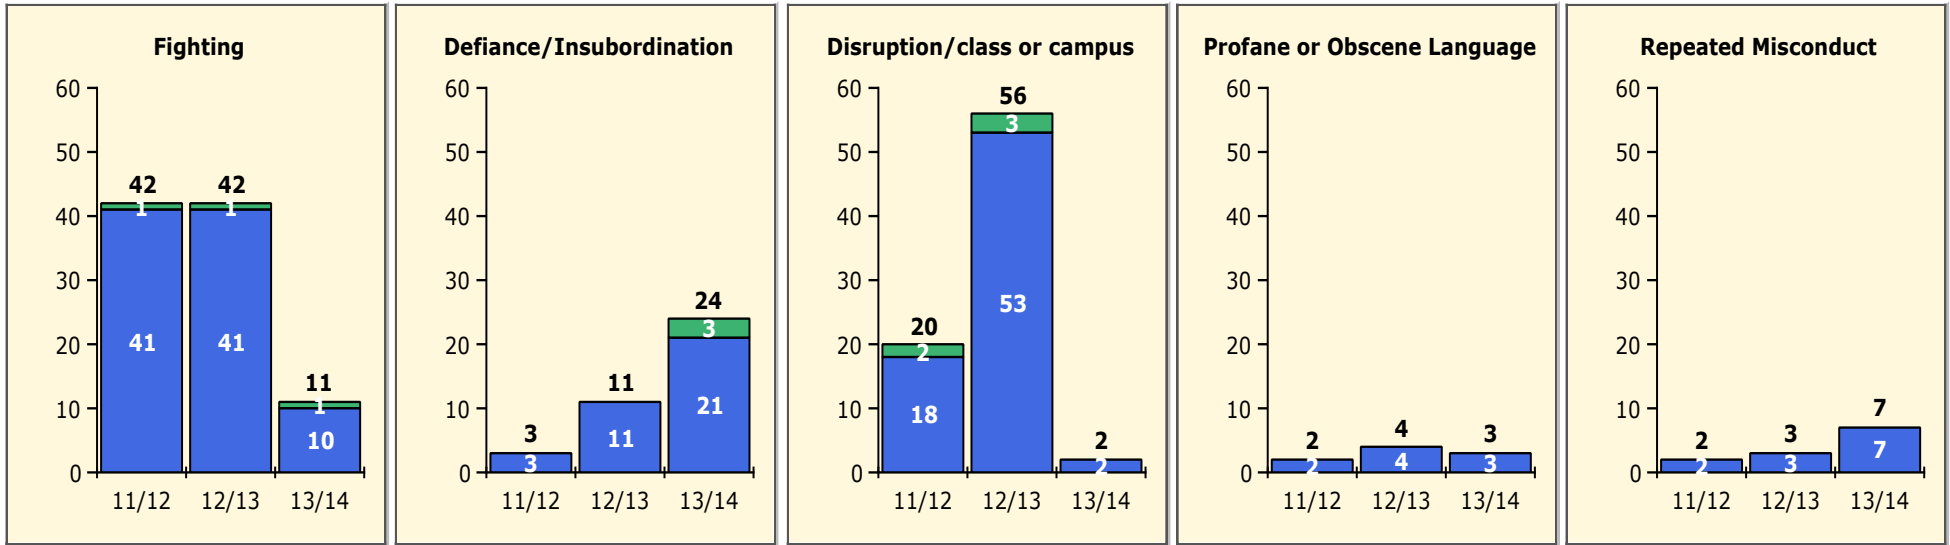

Top 5 Detail: Days Suspended

Black Non Black

PINELLAS COUNTY SCHOOLS DISTRICT DISCIPLINE TRENDS

Incidents Total

Population and Discipline by:

Black Non Black

K-12 Student Population

Out-of-School Suspensions