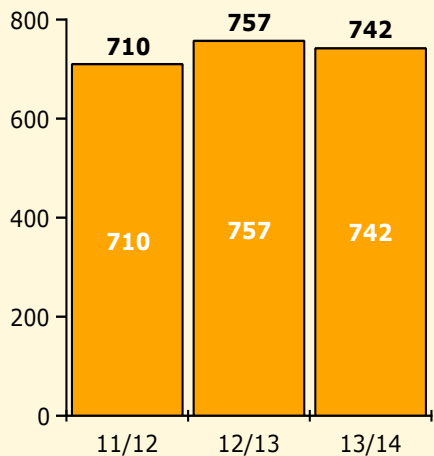

K-12 Student Population