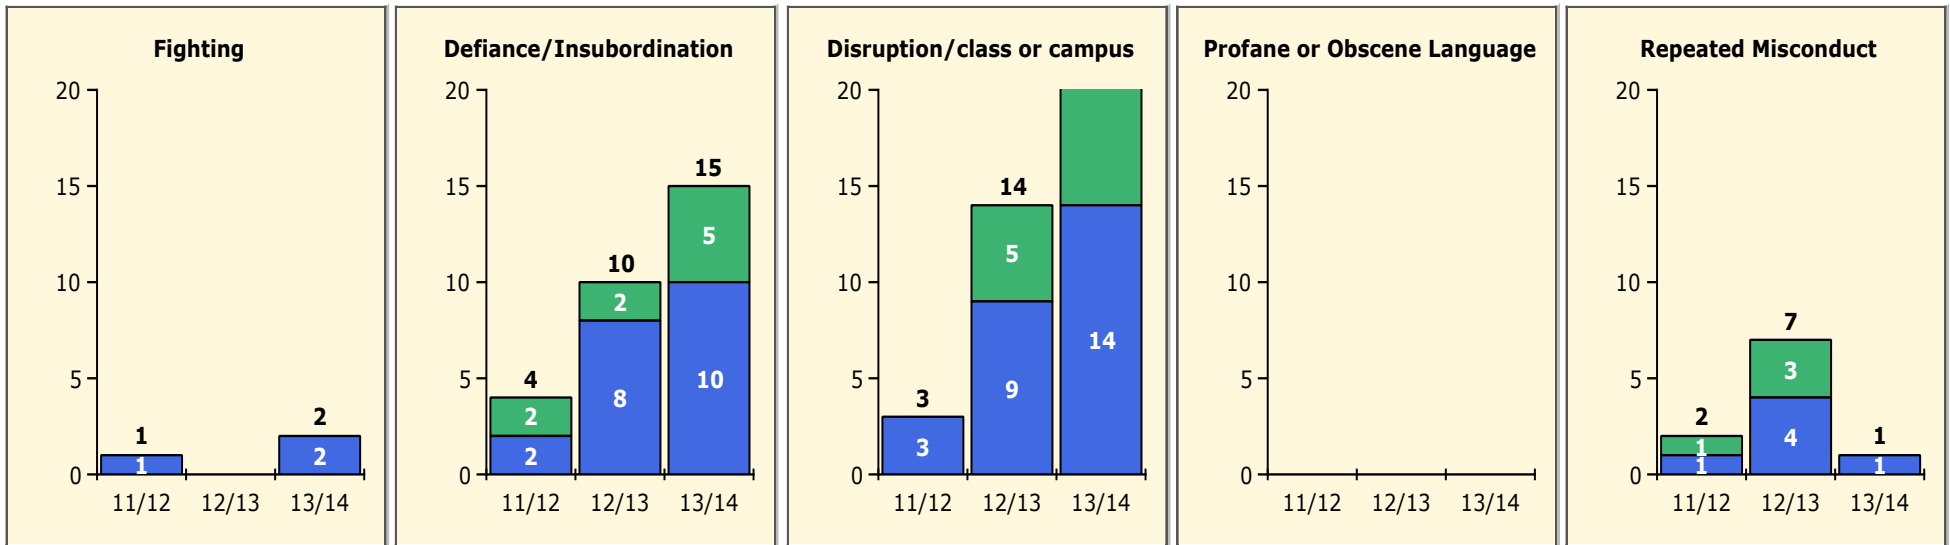

Top 5 Detail: Days Suspended

Black Non Black

PINELLAS COUNTY SCHOOLS DISTRICT DISCIPLINE TRENDS

Incidents Total

Population and Discipline by:

Black Non Black

K-12 Student Population

Out-of-School Suspensions