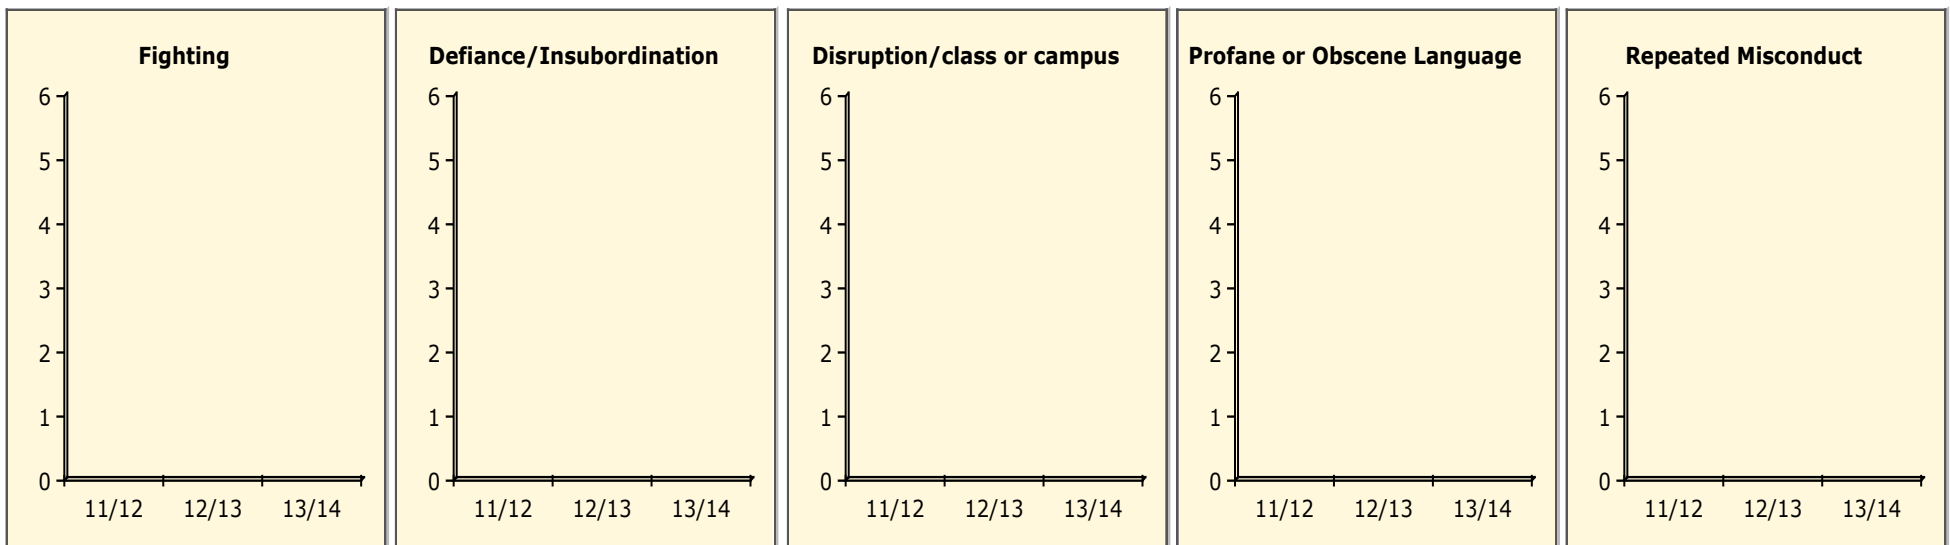

Top 5 Detail: Days Suspended

Black Non Black