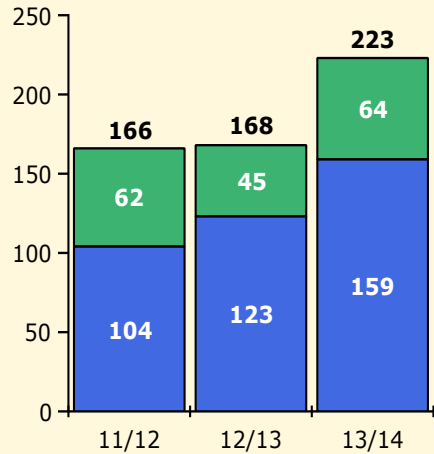

PINELLAS COUNTY SCHOOLS DISTRICT DISCIPLINE TRENDS

Incidents Total

Population and Discipline by:

Black Non Black

Population and Discipline by:

Elem Mid High Other