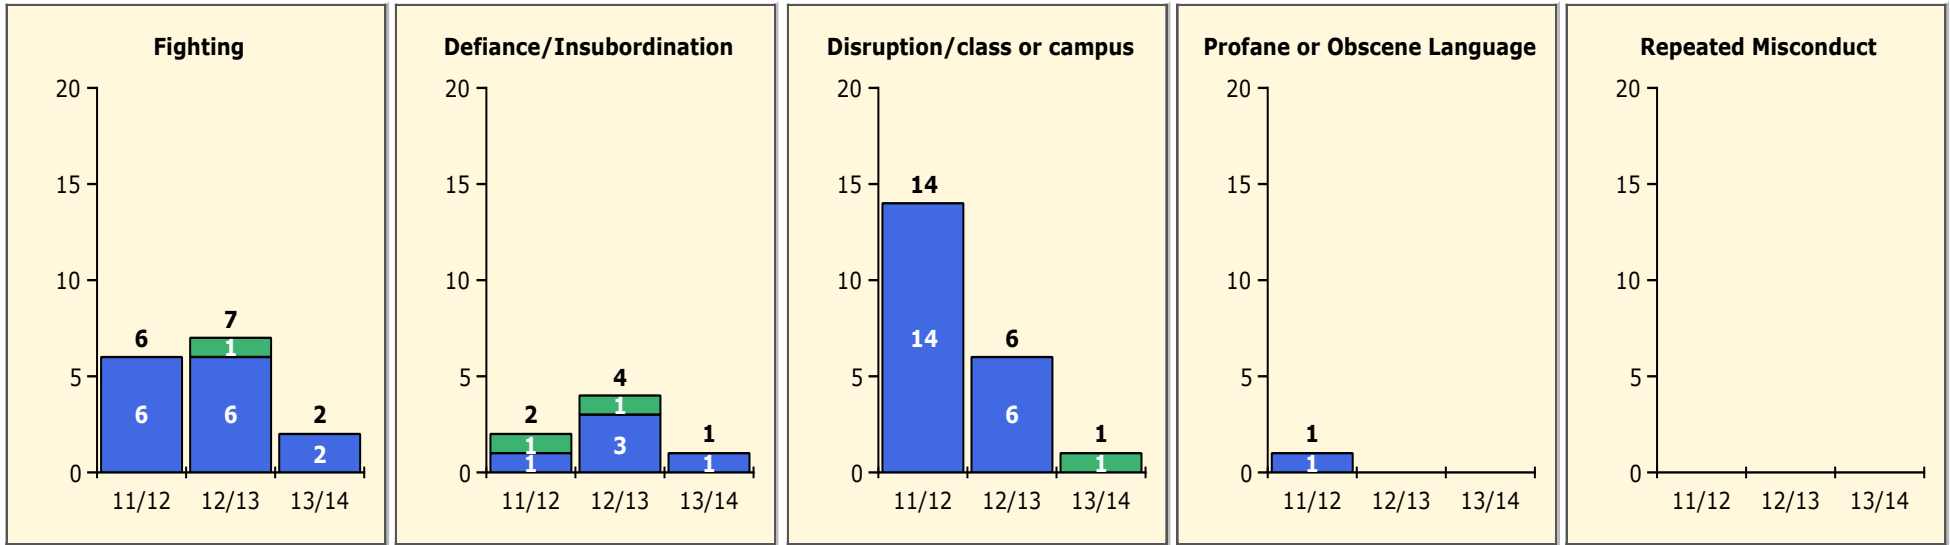

Incidents Total

Top 5 Out-of-School Suspensions

Black Non Black