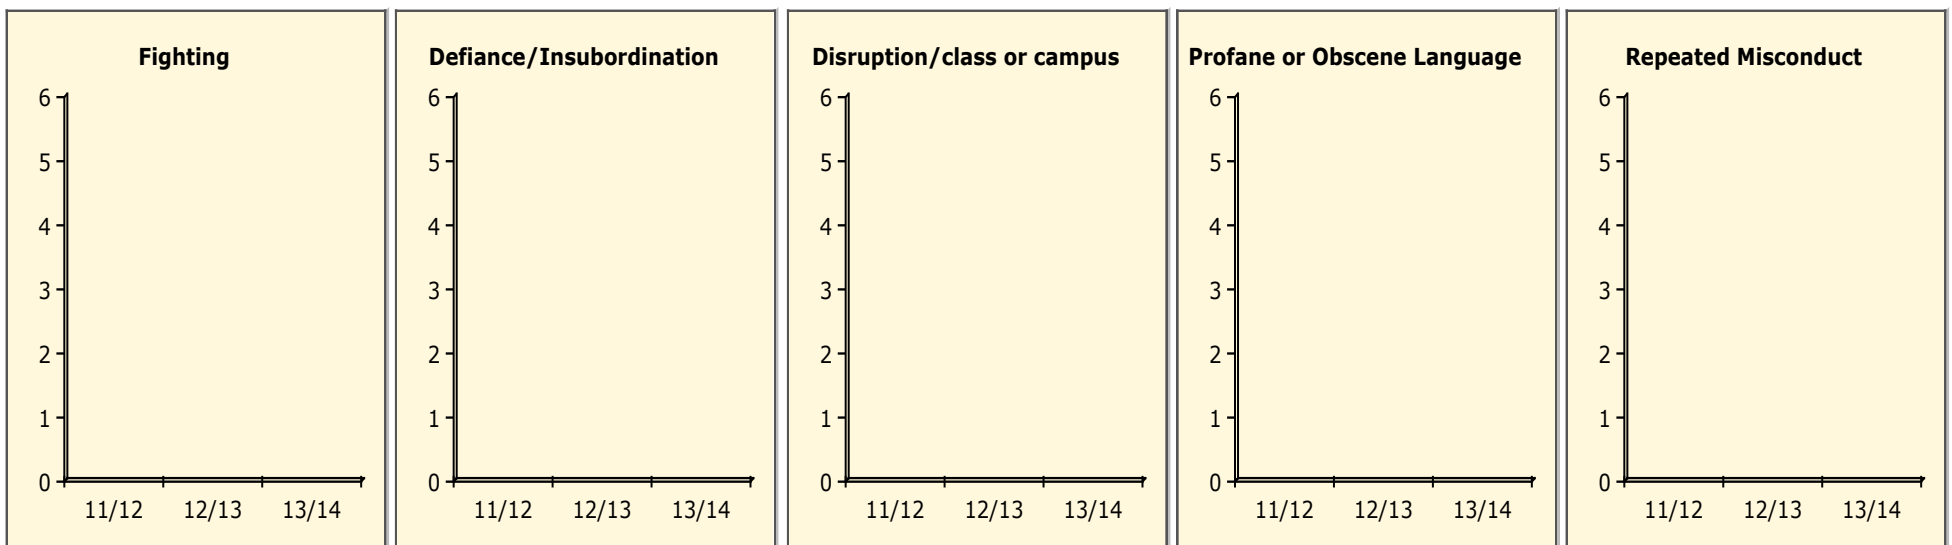

Top 5 Detail: Days Suspended

Black Non Black

PINELLAS COUNTY SCHOOLS DISTRICT DISCIPLINE TRENDS

Incidents Total

Population and Discipline by:

Black Non Black

K-12 Student Population

Out-of-School Suspensions