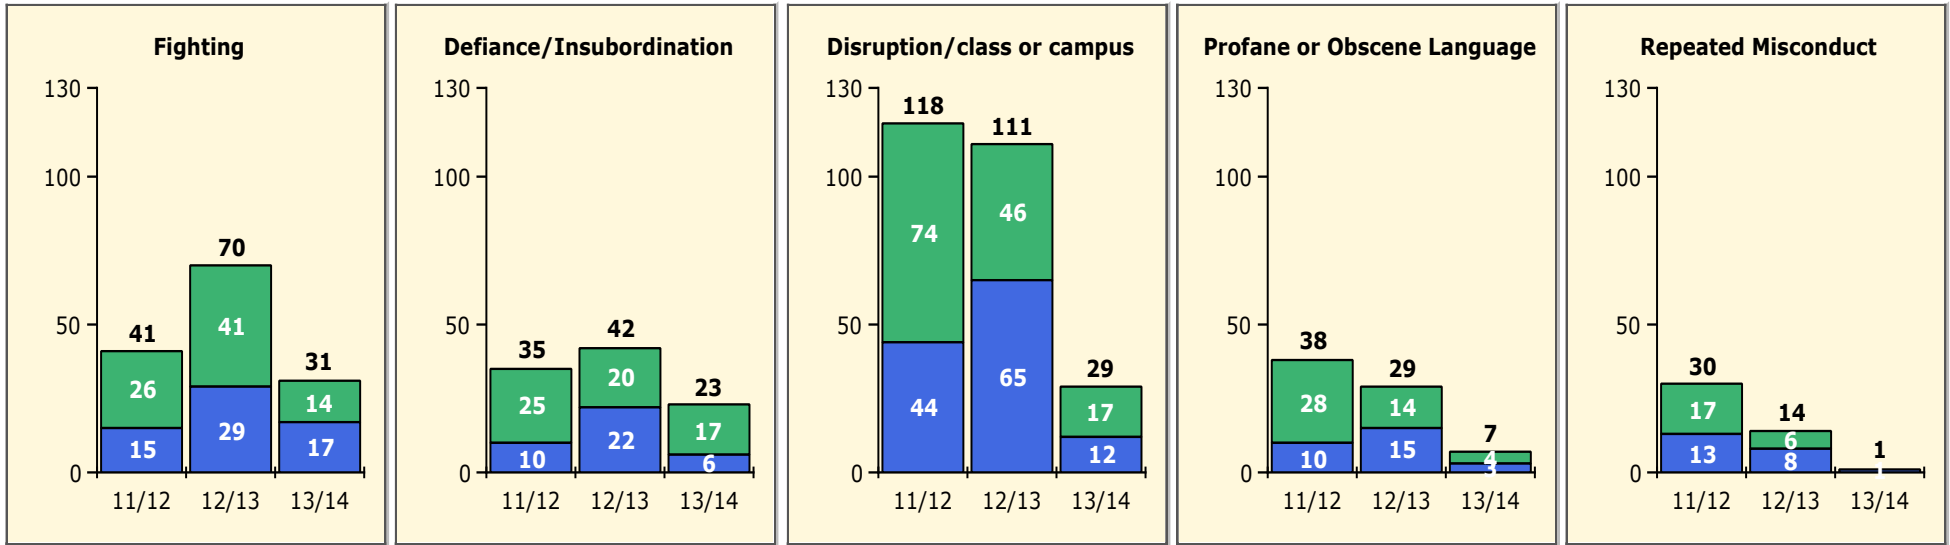

Population and Discipline by:

Elem Mid High Other

PINELLAS COUNTY SCHOOLS DISTRICT DISCIPLINE TRENDS

Incidents Total

Top 5 Out-of-School Suspensions

Black Non Black

Top 5 Detail: Days Suspended

Black Non Black