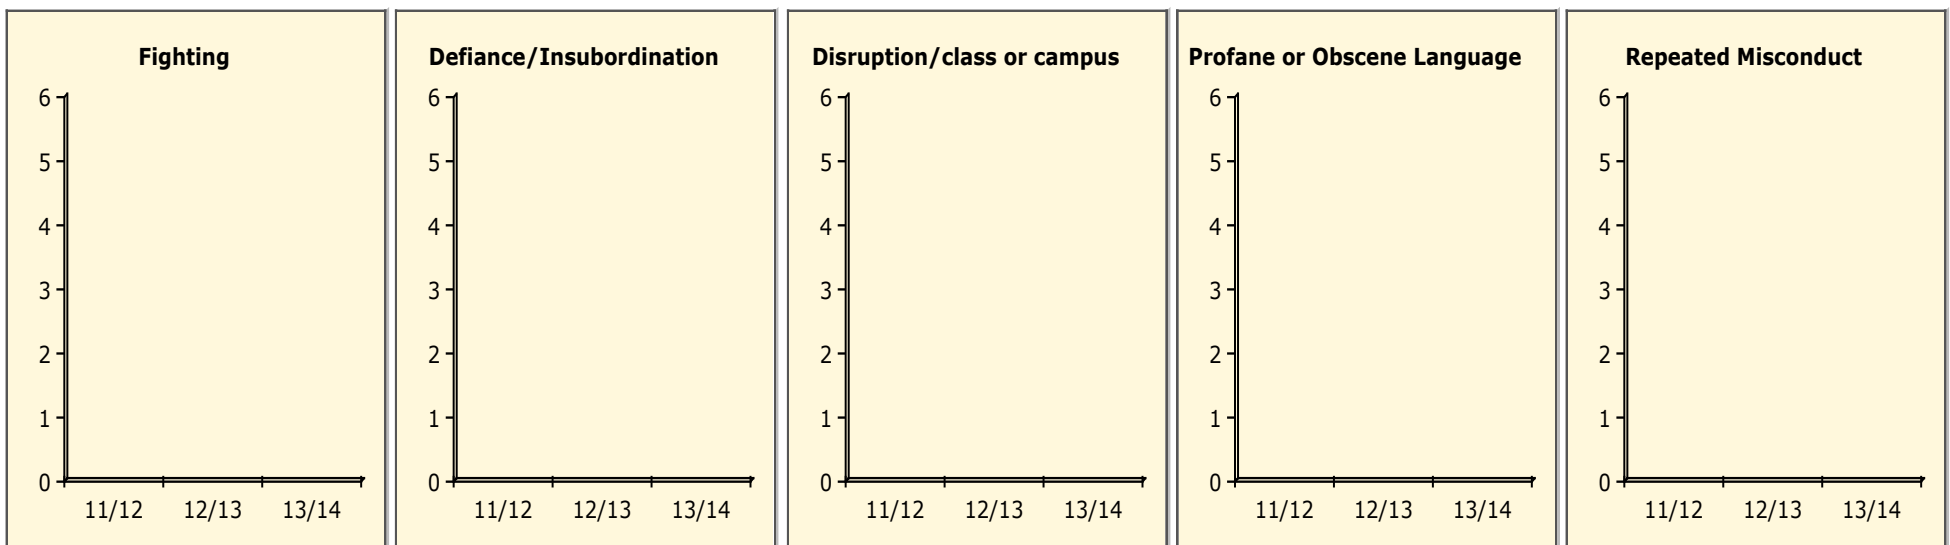

Top 5 Detail: Days Suspended

Black Non Black