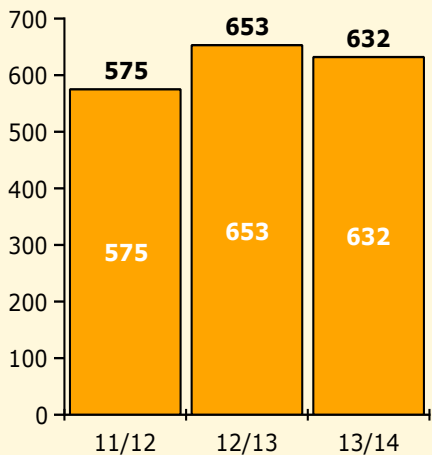

K-12 Student Population