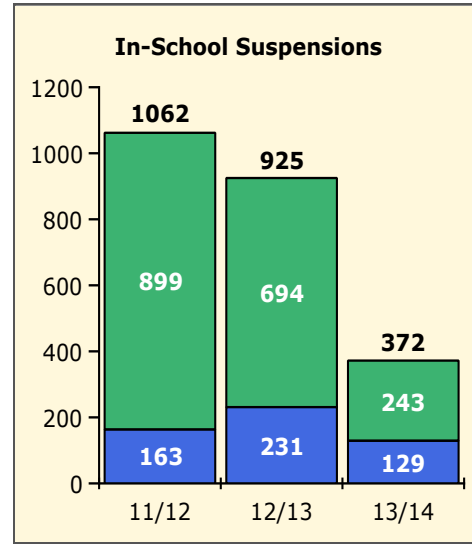

PINELLAS COUNTY SCHOOLS DISTRICT DISCIPLINE TRENDS

3/3/2014

Incidents Total

Population and Discipline by:

Black Non Black

Population and Discipline by:

Elem Mid High Other