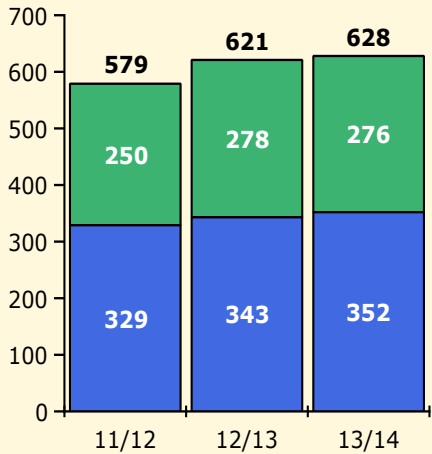

PINELLAS COUNTY SCHOOLS DISTRICT DISCIPLINE TRENDS

Incidents Total

Population and Discipline by:

Black Non Black