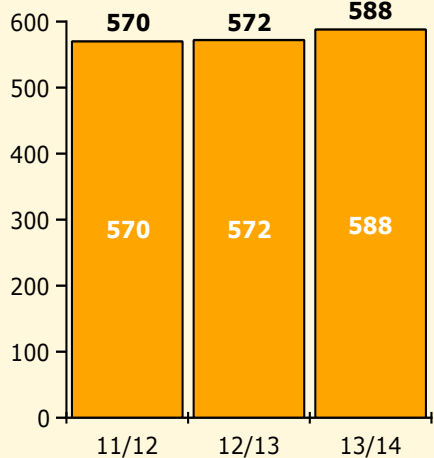

K-12 Student Population