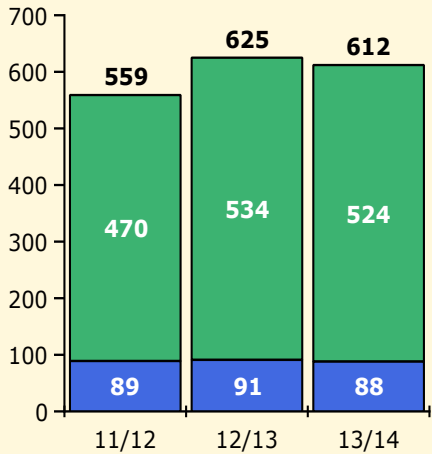

Black Non Black

PINELLAS COUNTY SCHOOLS DISTRICT DISCIPLINE TRENDS

Incidents Total

Population and Discipline by:

Black Non Black

K-12 Student Population

Out-of-School Suspensions

In-School Suspensions