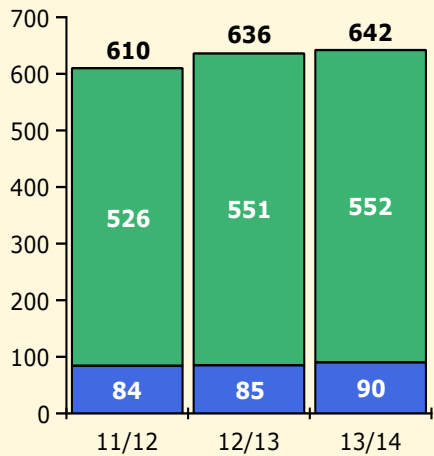

PINELLAS COUNTY SCHOOLS DISTRICT DISCIPLINE TRENDS

Incidents Total

Population and Discipline by:

Black Non Black

K-12 Student Population