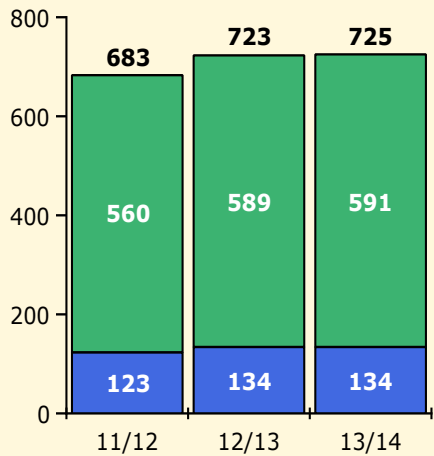

Top 5 Detail: Days Suspended

Black Non Black

PINELLAS COUNTY SCHOOLS DISTRICT DISCIPLINE TRENDS

Incidents Total

Population and Discipline by:

Black Non Black

K-12 Student Population

Out-of-School Suspensions