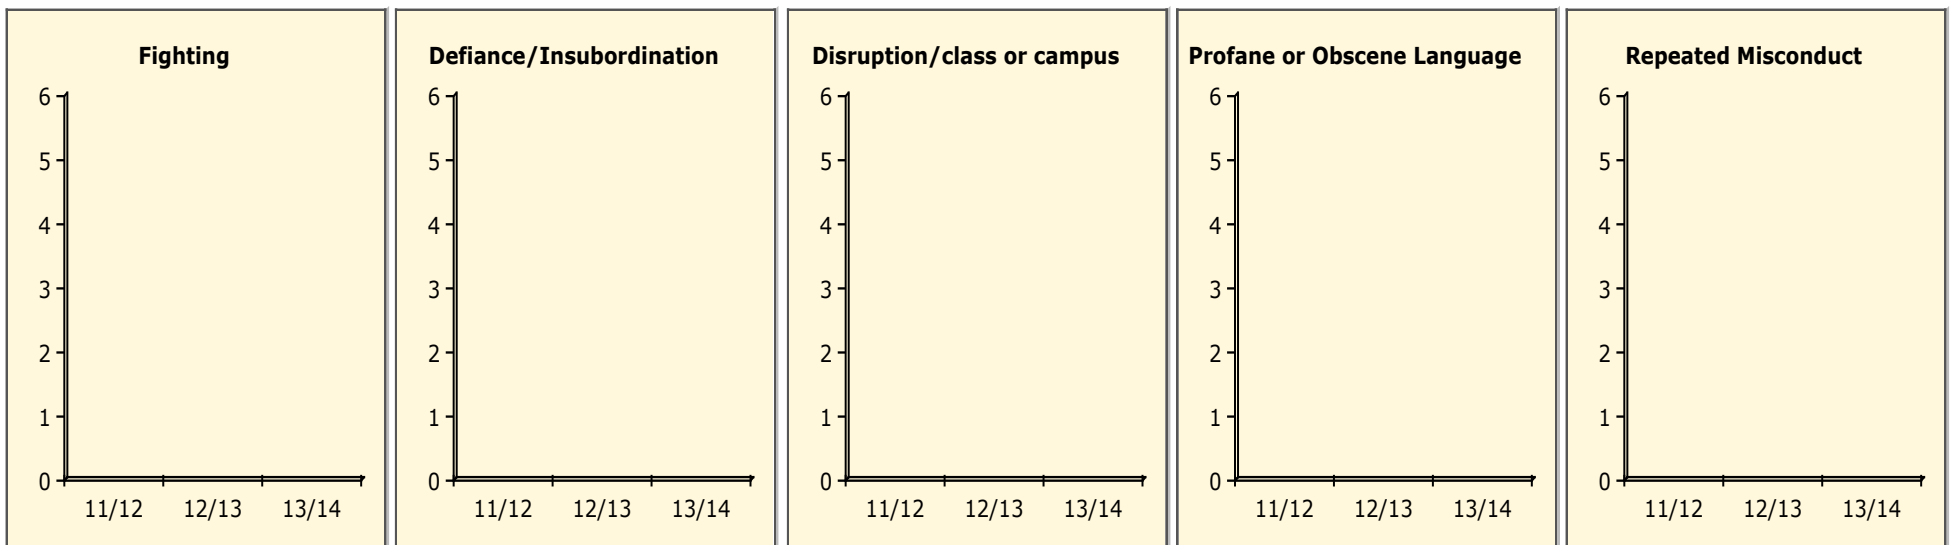

Population and Discipline by:

Elem Mid High Other

Incidents Total

Top 5 Out-of-School Suspensions

Black Non Black

Top 5 Detail: Days Suspended

Black Non Black

PINELLAS COUNTY SCHOOLS DISTRICT DISCIPLINE TRENDS