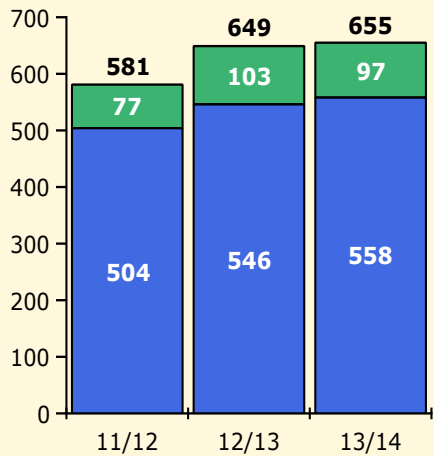

Black Non Black

PINELLAS COUNTY SCHOOLS DISTRICT DISCIPLINE TRENDS

Incidents Total

Population and Discipline by:

Black Non Black

K-12 Student Population

Out-of-School Suspensions

In-School Suspensions