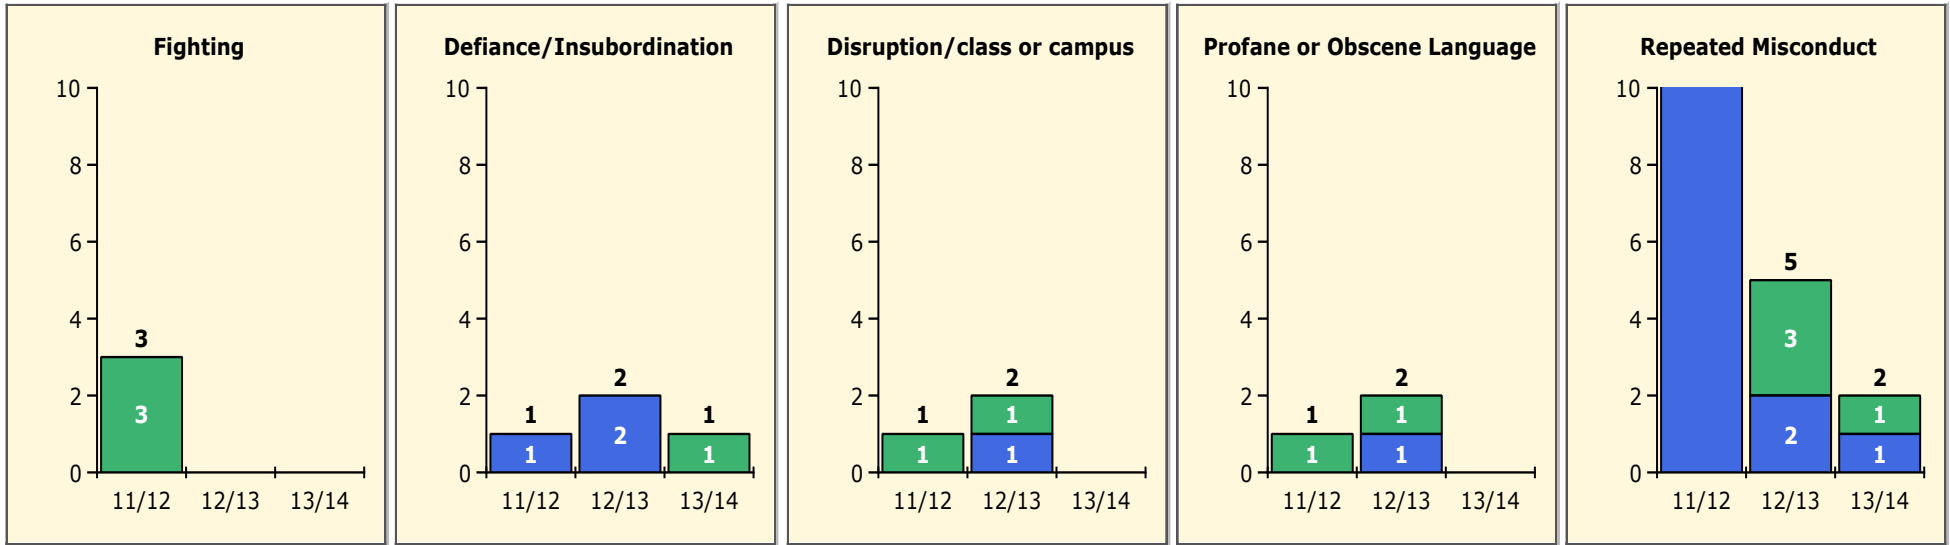

Black Non Black

Top 5 Detail: Days Suspended

Black Non Black

PINELLAS COUNTY SCHOOLS DISTRICT DISCIPLINE TRENDS

Incidents Total

Population and Discipline by:

Black Non Black

K-12 Student Population