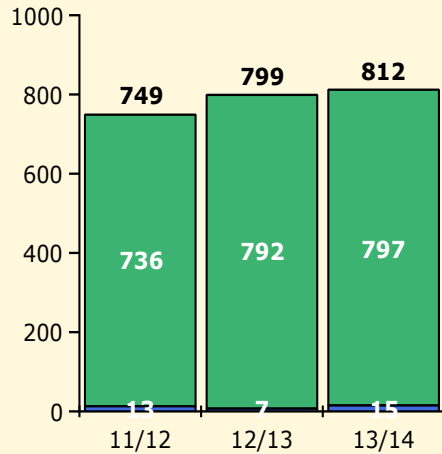

Top 5 Detail: Days Suspended

Black Non Black

PINELLAS COUNTY SCHOOLS DISTRICT DISCIPLINE TRENDS

Incidents Total

Population and Discipline by:

Black Non Black

K-12 Student Population

Out-of-School Suspensions