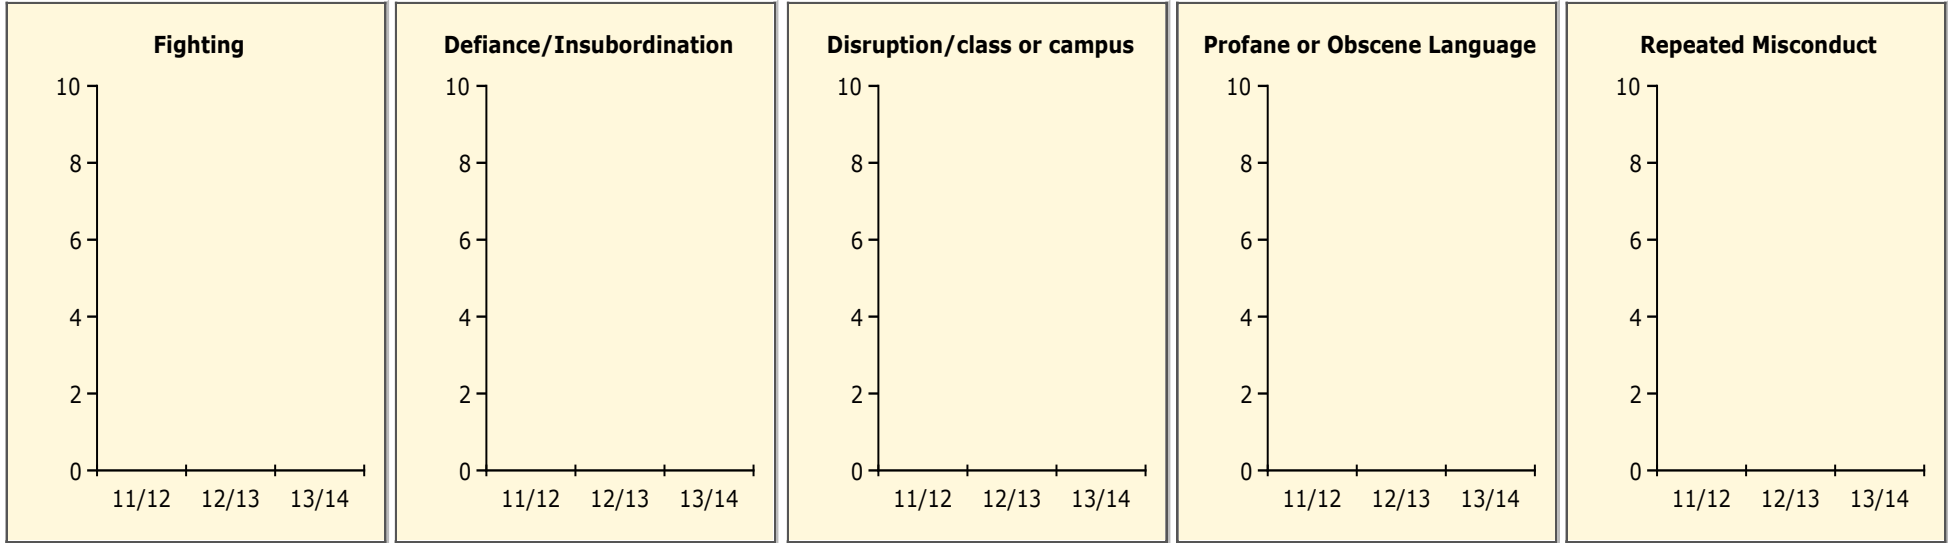

Incidents Total

Population and Discipline by:

Black Non Black

Population and Discipline by:

Elem Mid High Other

Incidents Total

Top 5 Out-of-School Suspensions

Black Non Black