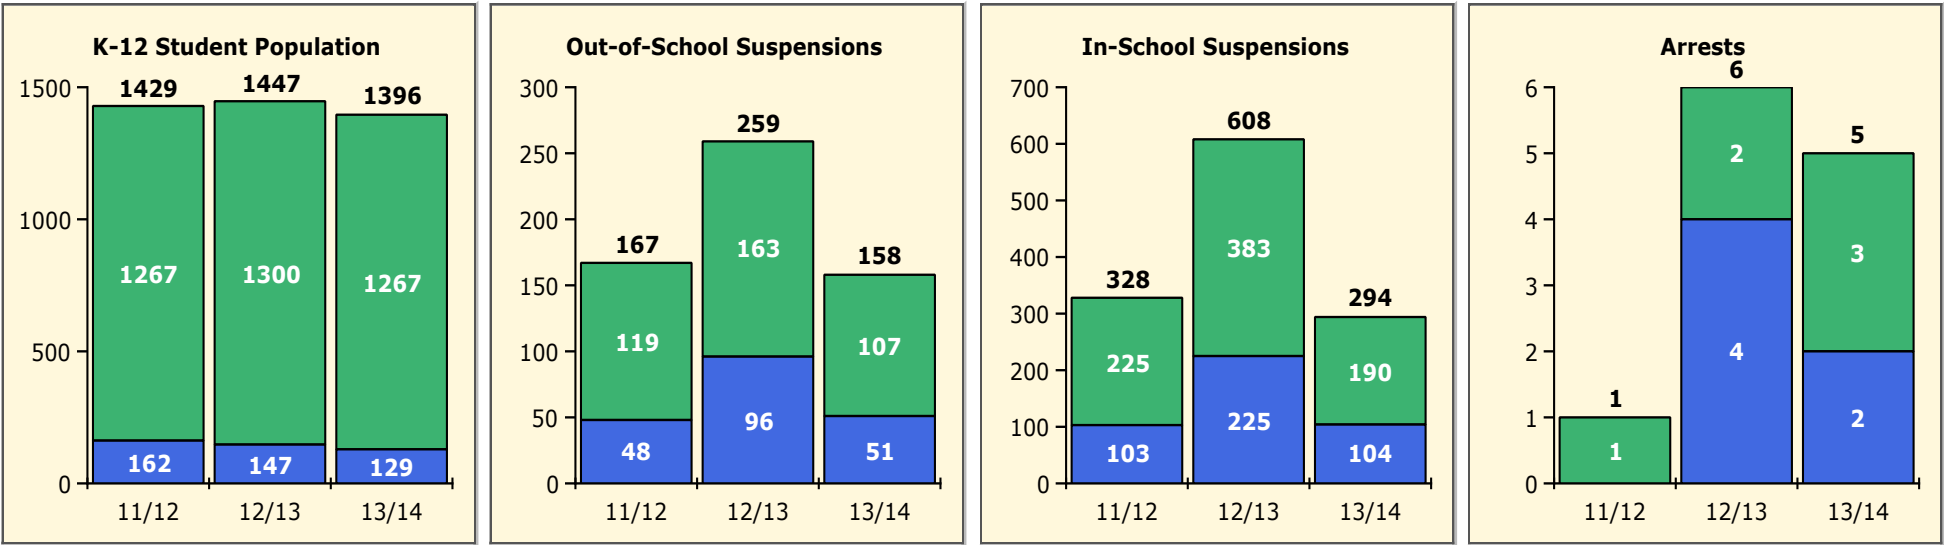

Top 5 Detail: Days Suspended

Black Non Black

PINELLAS COUNTY SCHOOLS DISTRICT DISCIPLINE TRENDS

3/3/2014

Incidents Total

Population and Discipline by:

Black Non Black

Population and Discipline by: