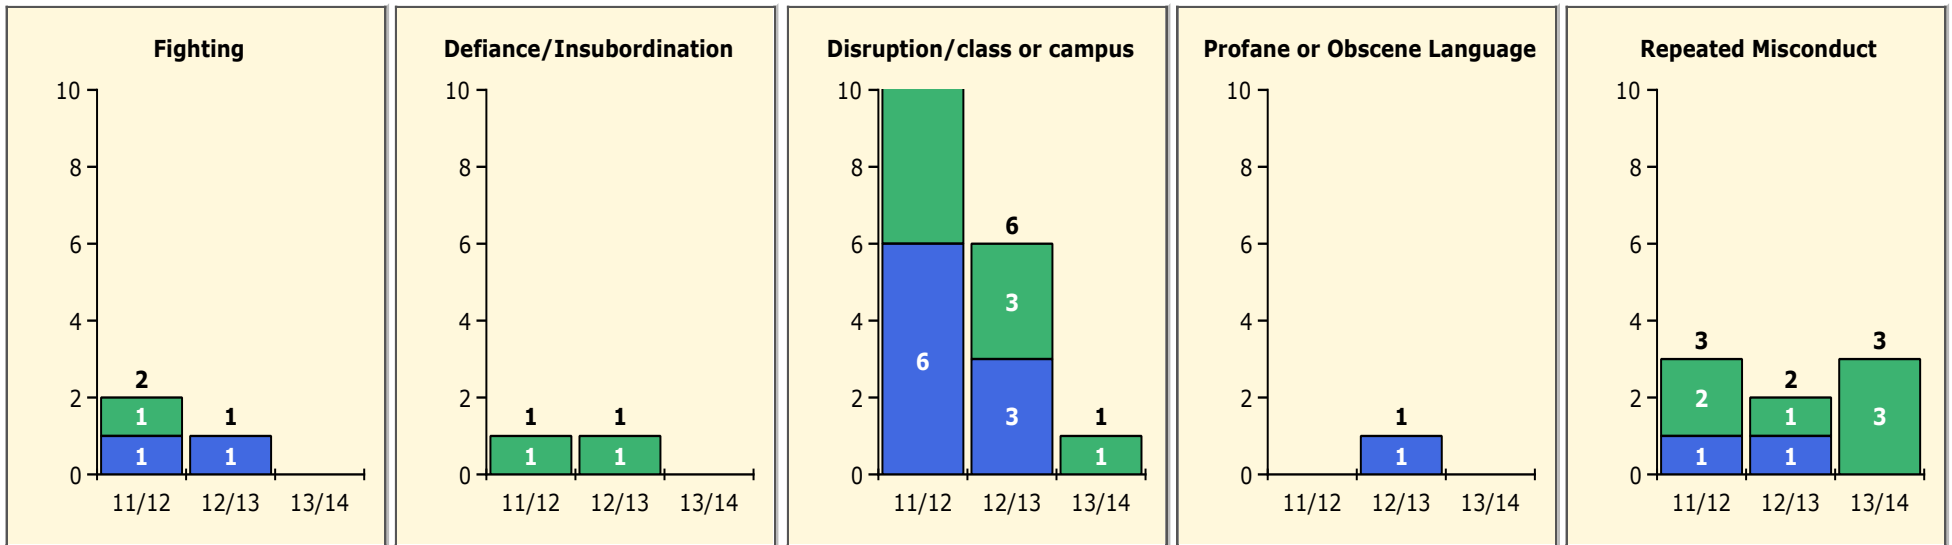

Incidents Total

Population and Discipline by:

Black Non Black

Population and Discipline by:

Elem Mid High Other

Incidents Total

Top 5 Out-of-School Suspensions

Black Non Black