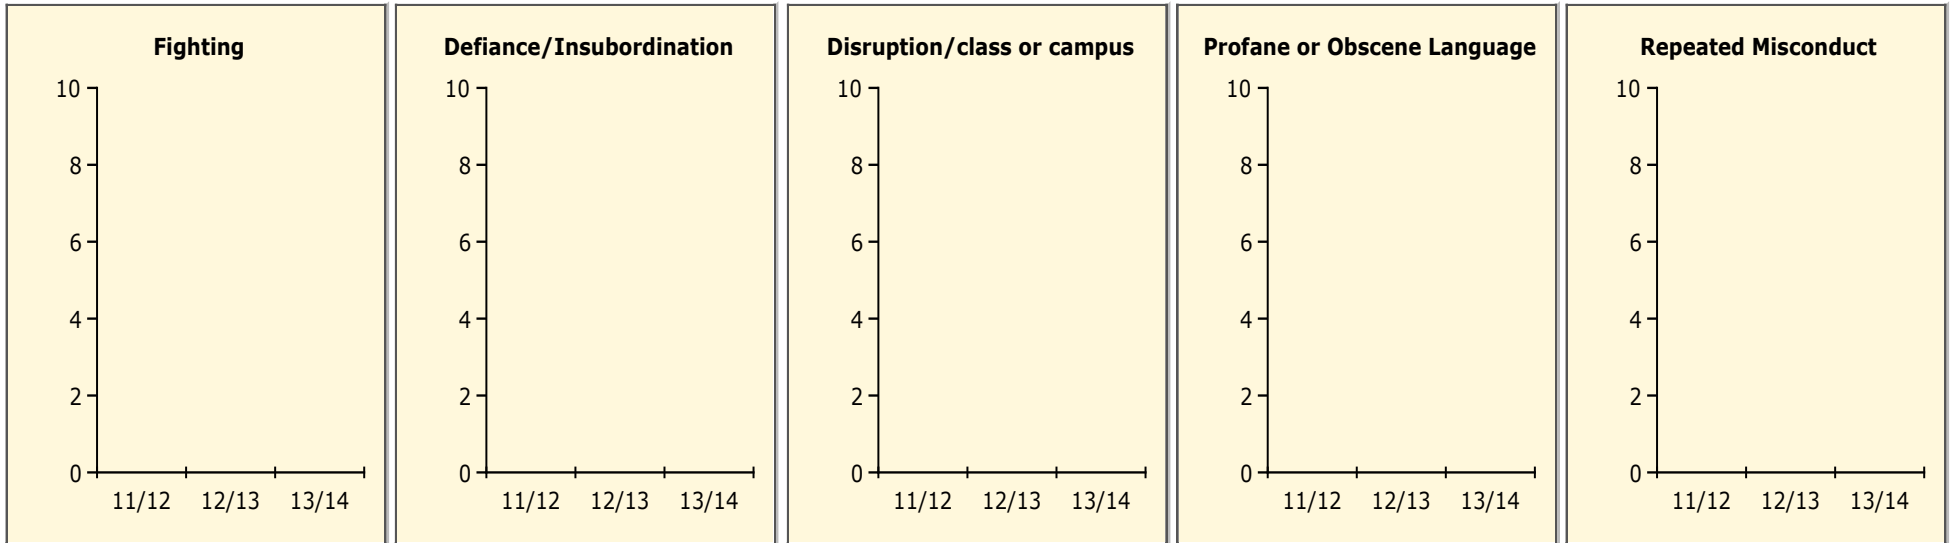

ChartData(): Invalid value.
Series 1

Out-of-School Suspensions

In-School Suspensions

Arrests

Incidents Total

Top 5 Out-of-School Suspensions

Black Non Black

Top 5 Detail: Days Suspended