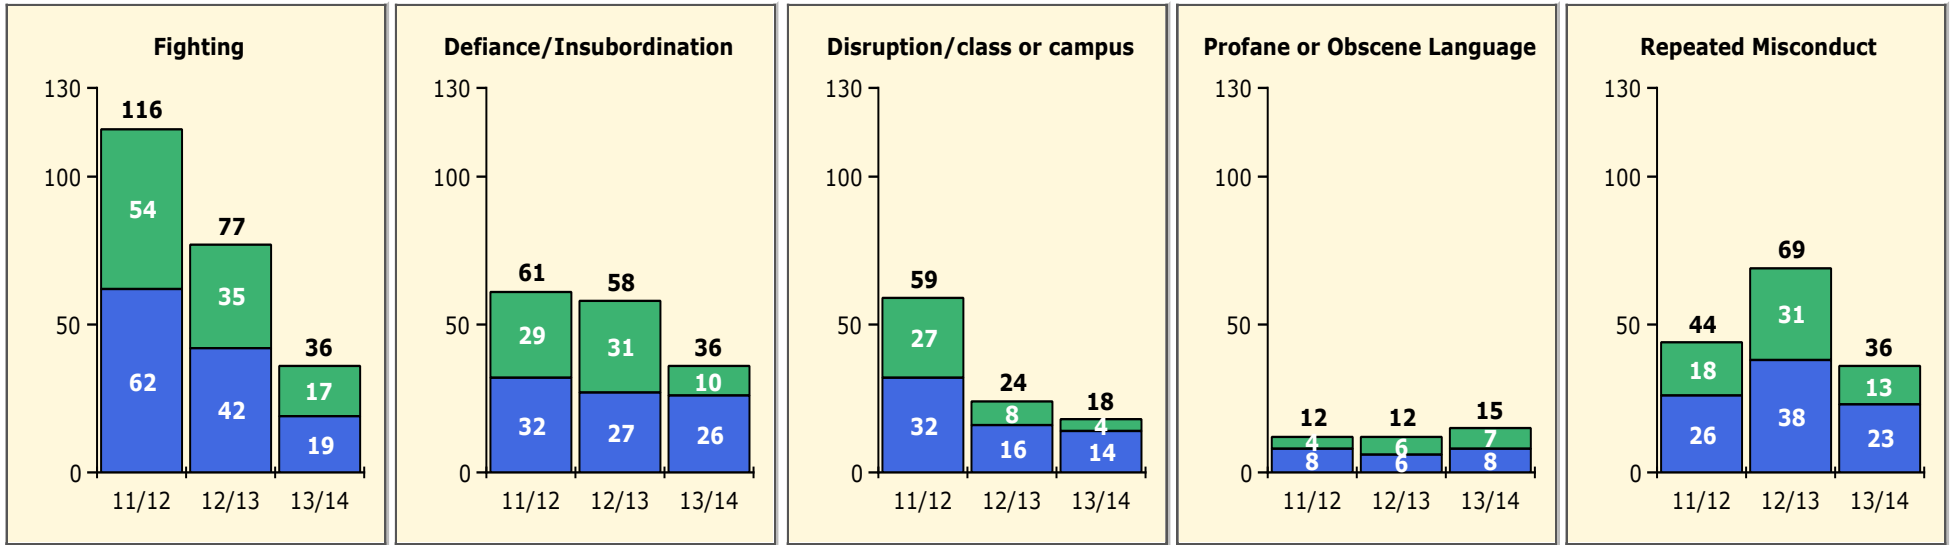

Population and Discipline by:

Elem Mid High Other

PINELLAS COUNTY SCHOOLS DISTRICT DISCIPLINE TRENDS

Incidents Total

Top 5 Out-of-School Suspensions

Black Non Black

Top 5 Detail: Days Suspended

Black Non Black