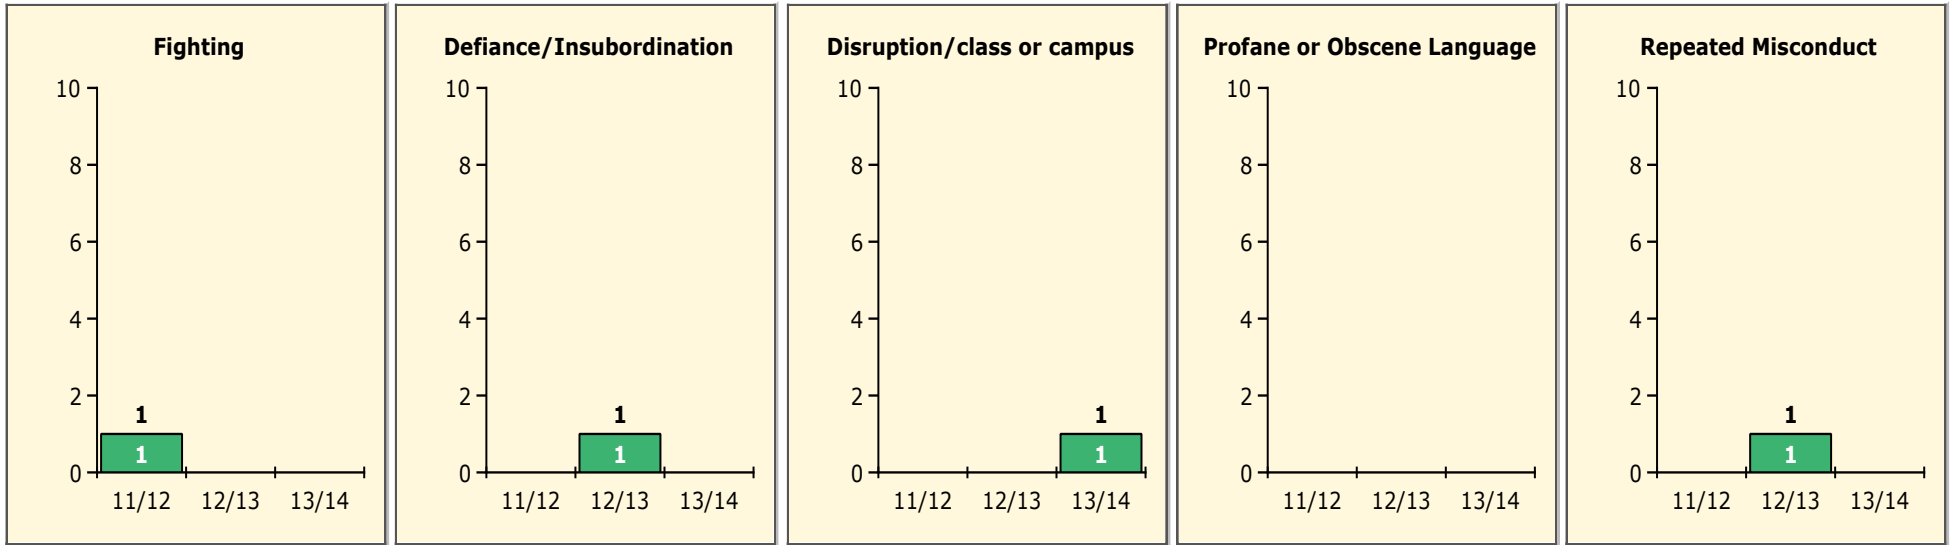

Incidents Total

Top 5 Out-of-School Suspensions

Black Non Black