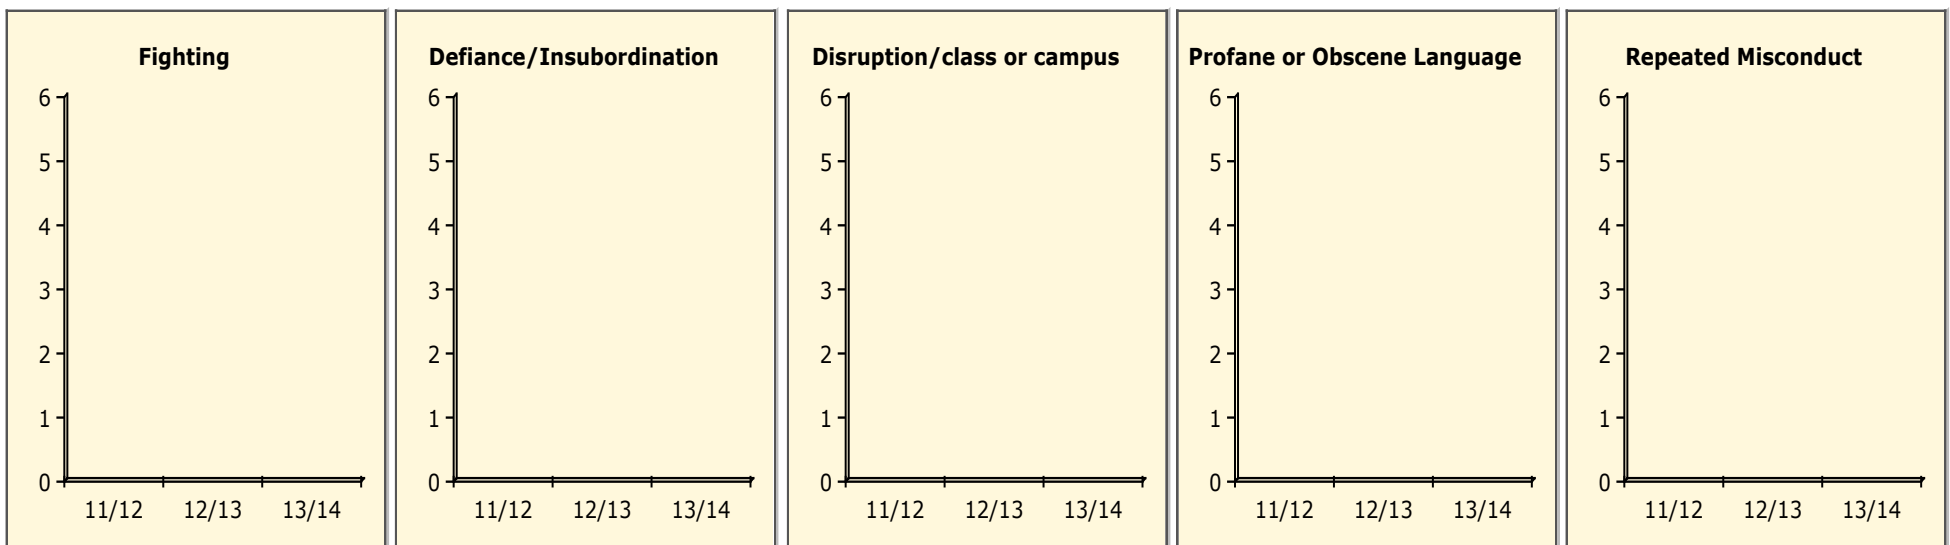

Top 5 Detail: Days Suspended

Black Non Black

PINELLAS COUNTY SCHOOLS DISTRICT DISCIPLINE TRENDS

Incidents Total

Population and Discipline by:

Black Non Black

K-12 Student Population

Out-of-School Suspensions