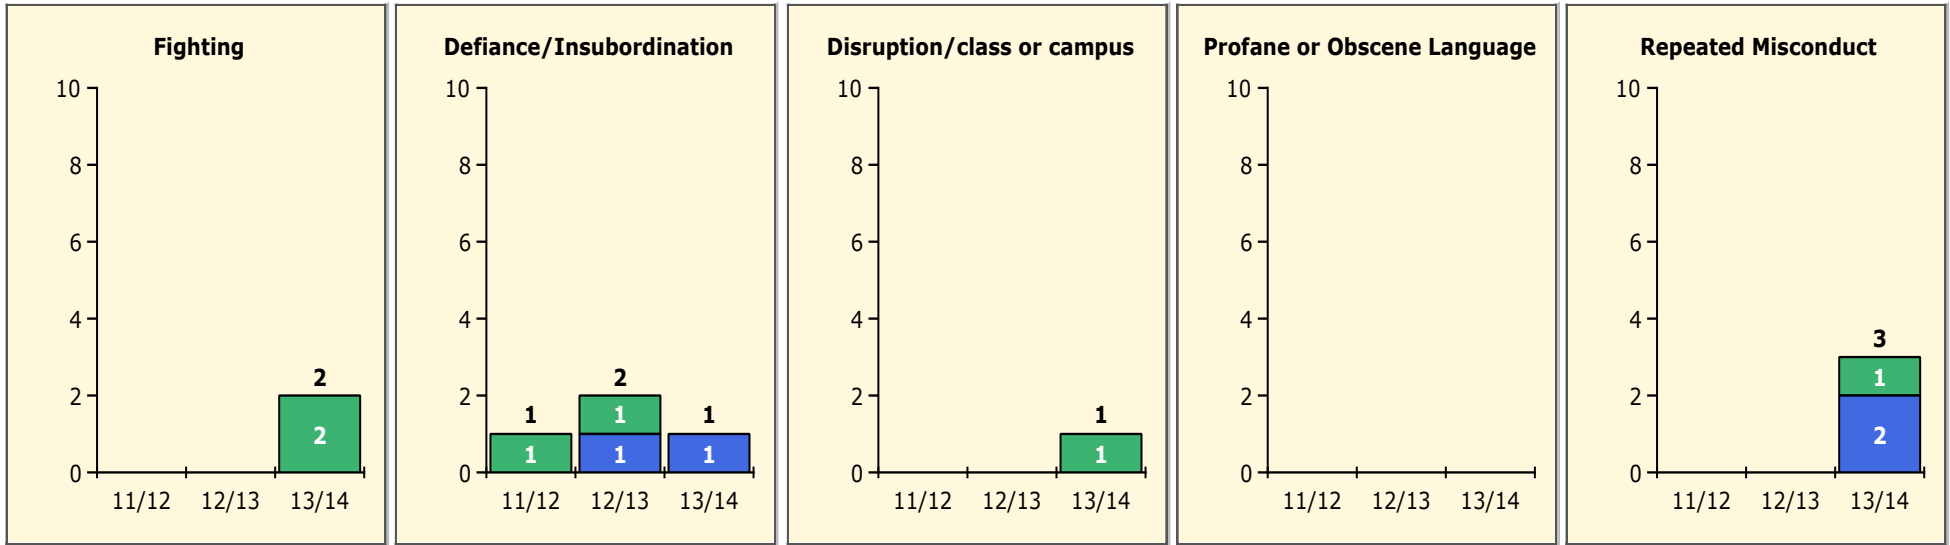

Black Non Black

Top 5 Detail: Days Suspended

Black Non Black

PINELLAS COUNTY SCHOOLS DISTRICT DISCIPLINE TRENDS

Incidents Total

Population and Discipline by:

Black Non Black

K-12 Student Population