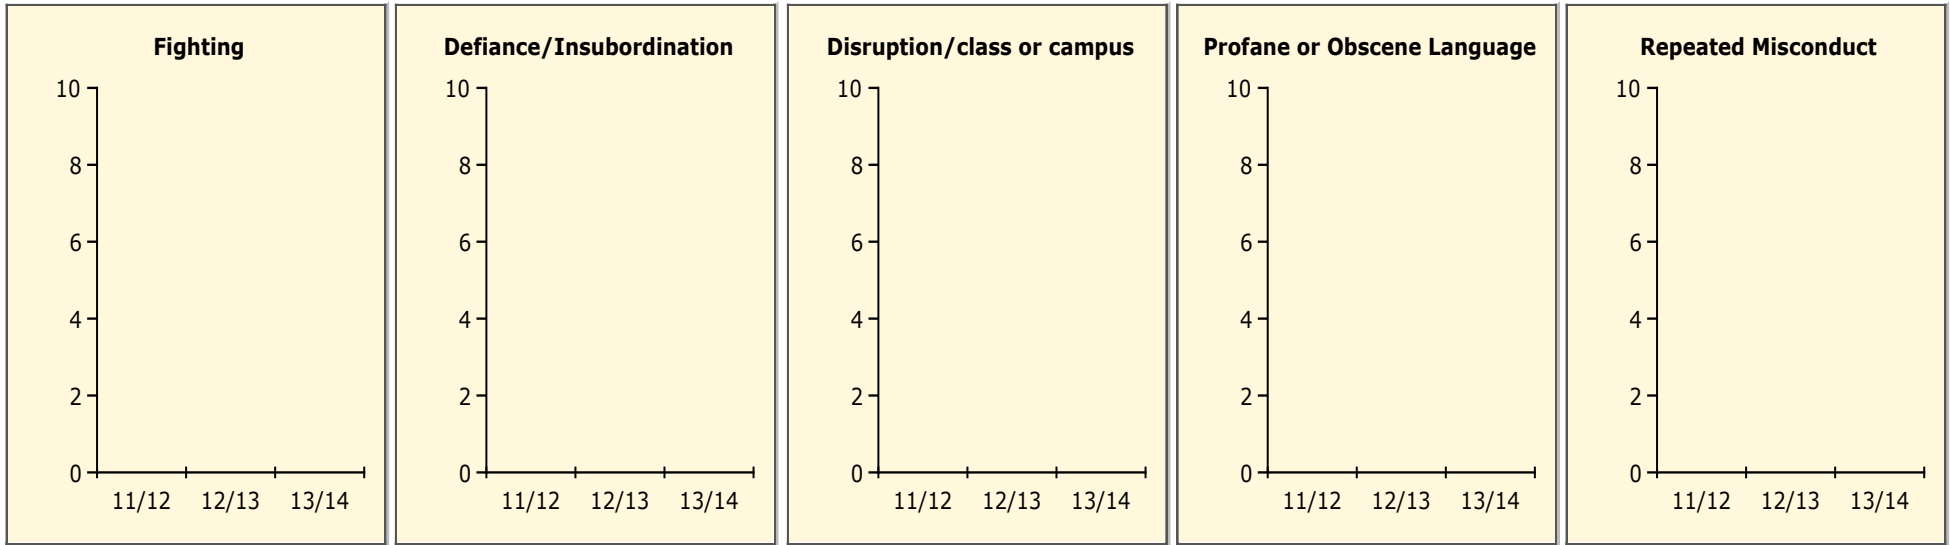

Incidents Total

Population and Discipline by:

Black Non Black

Population and Discipline by:

Elem Mid High Other

Incidents Total

Top 5 Out-of-School Suspensions

Black Non Black