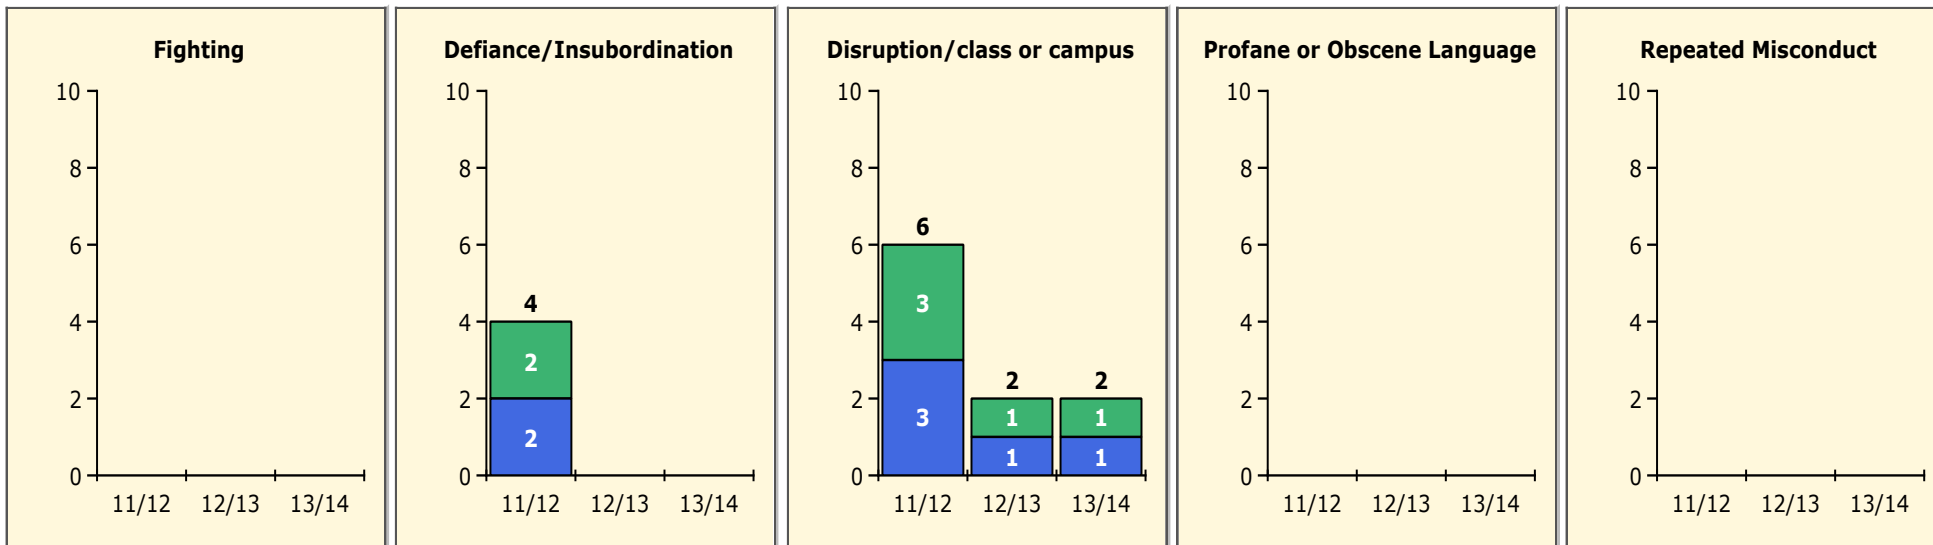

Population and Discipline by:

Elem Mid High Other

Incidents Total

Top 5 Out-of-School Suspensions

Black Non Black

Top 5 Detail: Days Suspended

Black Non Black

PINELLAS COUNTY SCHOOLS DISTRICT DISCIPLINE TRENDS