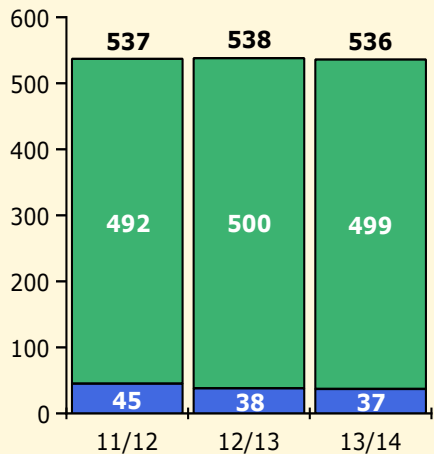

PINELLAS COUNTY SCHOOLS DISTRICT DISCIPLINE TRENDS

Incidents Total

Population and Discipline by:

Black Non Black