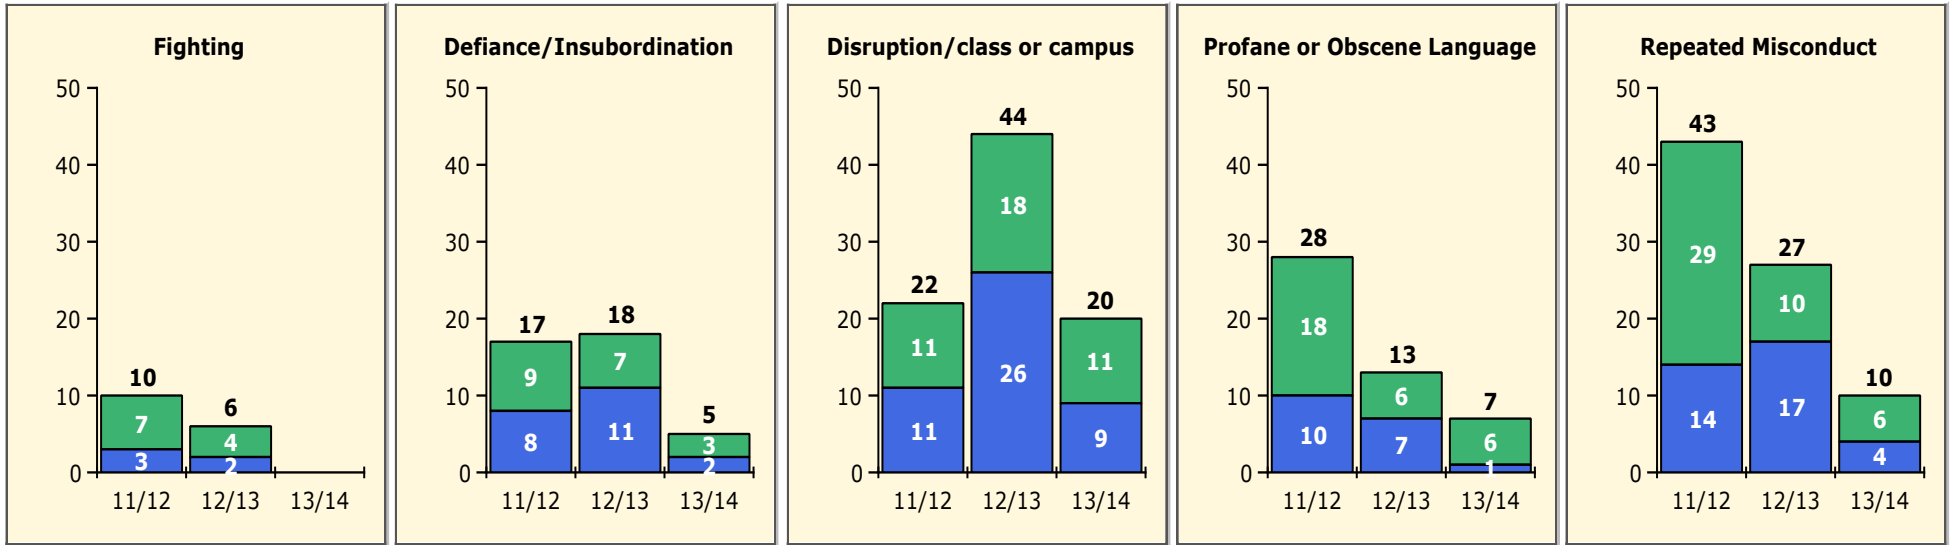

PINELLAS COUNTY SCHOOLS DISTRICT DISCIPLINE TRENDS

Incidents Total

Top 5 Out-of-School Suspensions

Black Non Black