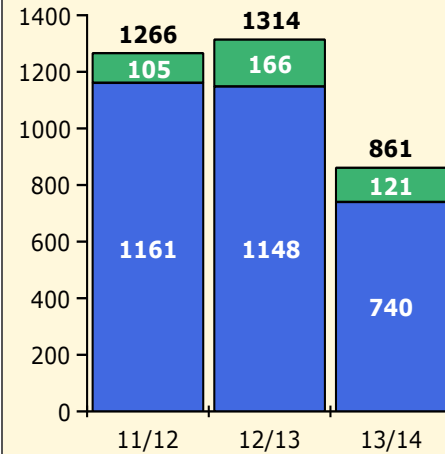

In-School Suspensions