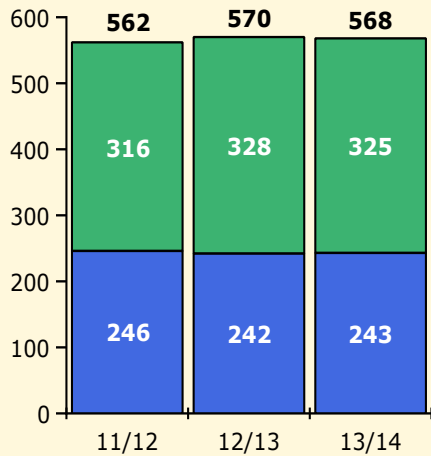

PINELLAS COUNTY SCHOOLS DISTRICT DISCIPLINE TRENDS

Incidents Total

Population and Discipline by:

Black Non Black

K-12 Student Population