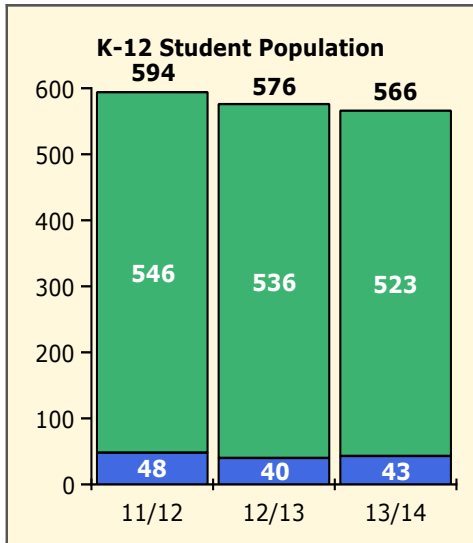

Top 5 Detail: Days Suspended

Black Non Black

PINELLAS COUNTY SCHOOLS DISTRICT DISCIPLINE TRENDS

3/3/2014

Incidents Total

Population and Discipline by:

Black Non Black

Population and Discipline by: