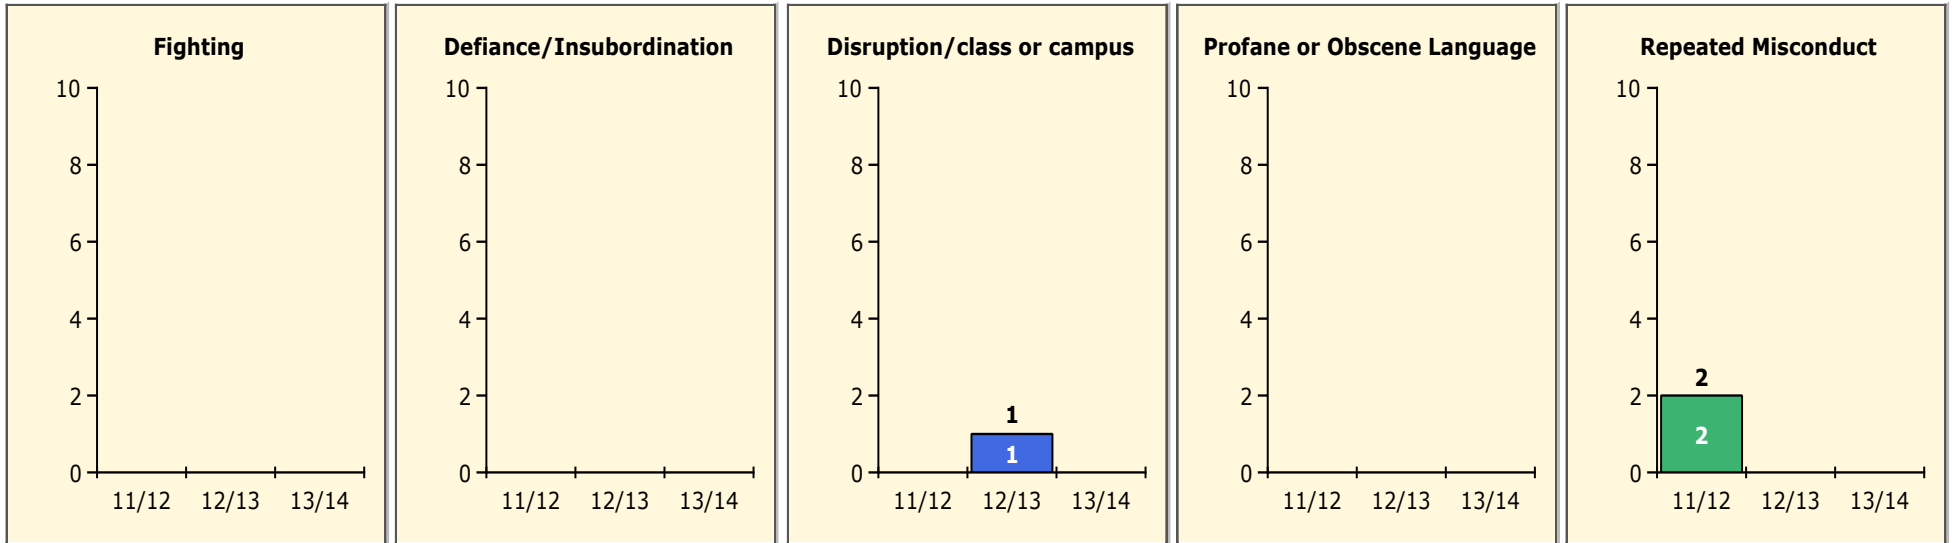

Black Non Black

Population and Discipline by:

Elem Mid High Other

Incidents Total

Top 5 Out-of-School Suspensions

Black Non Black

Top 5 Detail: Days Suspended

Black Non Black