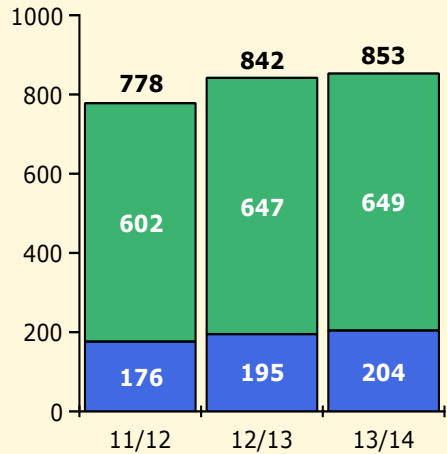

Top 5 Detail: Days Suspended

Black Non Black

PINELLAS COUNTY SCHOOLS DISTRICT DISCIPLINE TRENDS

Incidents Total

Population and Discipline by:

Black Non Black

K-12 Student Population

Out-of-School Suspensions