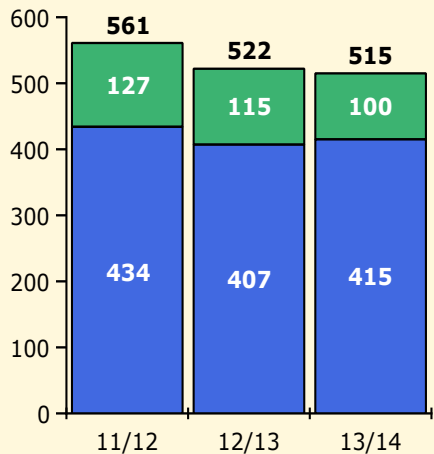

PINELLAS COUNTY SCHOOLS DISTRICT DISCIPLINE TRENDS

Incidents Total

Population and Discipline by:

Black Non Black

K-12 Student Population