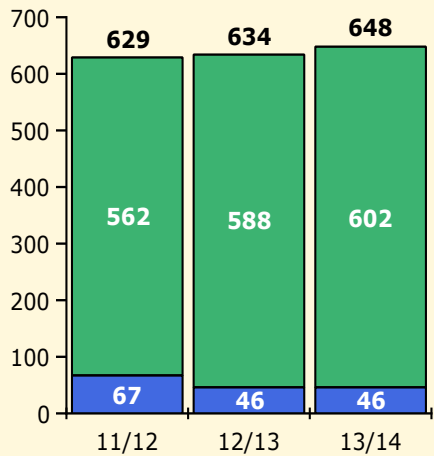

PINELLAS COUNTY SCHOOLS DISTRICT DISCIPLINE TRENDS

Incidents Total

Population and Discipline by:

Black Non Black

K-12 Student Population