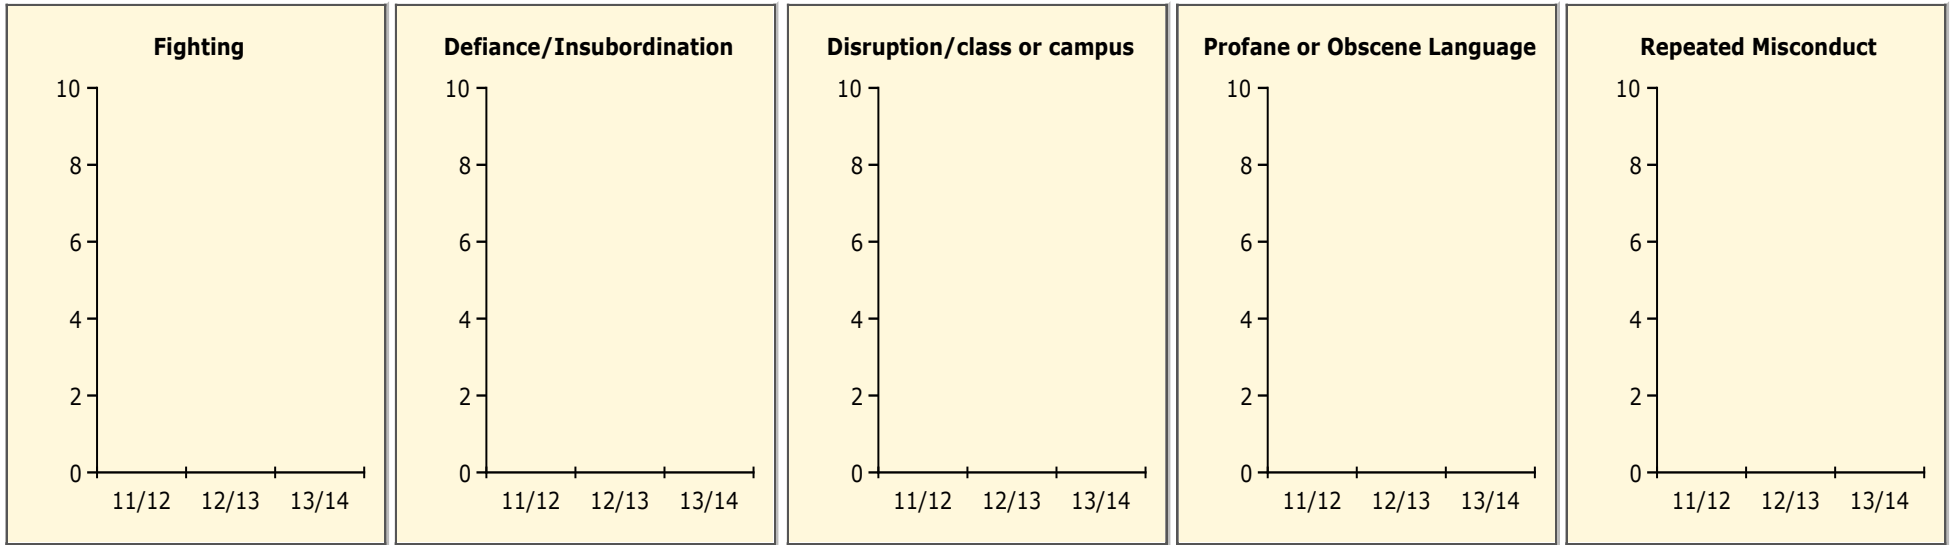

Incidents Total

Top 5 Out-of-School Suspensions

Black Non Black