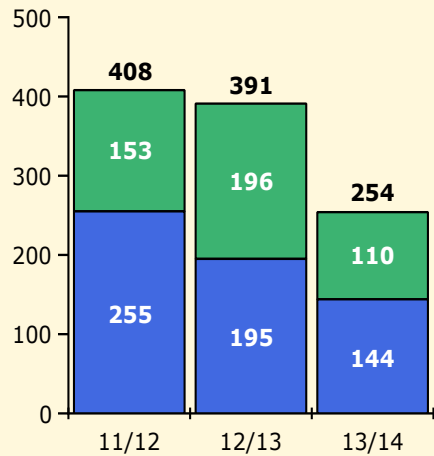

Out-of-School Suspensions