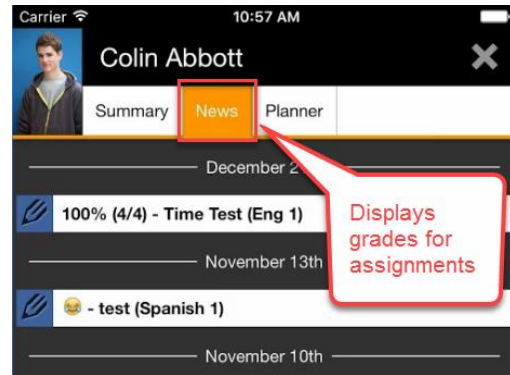

The login screen features a blue header with a hamburger menu icon on the left and the text 'Log In' in the center. Below the header are two white input fields: 'Username' and 'Password'. At the bottom is a prominent orange 'Log In' button.

Once you log in, you can select the quarter to view:

1. Recent attendance
2. Student grades
3. Info for each child registered to your account

The 'Overview' screen displays student profiles. Vincent (Focus Middle School) and Colin (Focus High School) are shown. Each profile has a 'More Info' button and a 'Q4' tab selected. Red callouts 1-5 point to the 'Q4' tab, the 'Attendance' header, the 'Attendance' table, the 'More Info' button, and the 'Overview' title respectively.

More Info

- The “News” tab displays grades for recent assignments.
- The “Planner” tab displays upcoming assignments.

- Swipe left in the App to view news feeds.
- Swipe left again to access web links.

Use Settings to select “School News” and “Social Media”