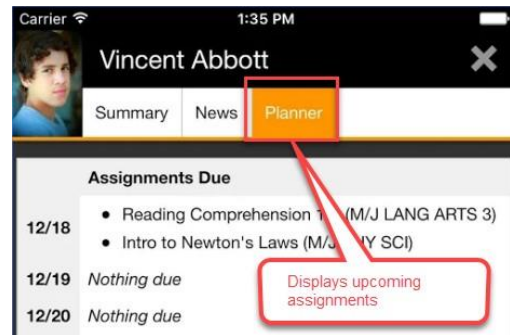

Once you log in, you can select the quarter to view:

1. Recent attendance
2. Student grades
3. Info for each child registered to your account

The 'Overview' screen displays student profiles. Vincent (Focus Middle School) and Colin (Focus High School) are shown. Each profile has a 'More Info' button and a 'Q4' tab selected. Red callouts 1-5 point to the 'Q4' tab, the 'Attendance' header, the 'Attendance' table, the 'More Info' button, and the 'Overview' title respectively.

Pd Class	Ex	Unx	Tardy	Grade
01 M/J LANG ARTS 3 - Kendall Curry	4	0	4	83%
02 M/J PHY SCI - Maxine Riggs	1	2	4	64%
03 EXPLORATION OF AGRISCIENCE - Hyacinth House	1	3	7	81%
04 M/J BAND 3 - Lane Dyer	4	4	6	100%
04 M/J COMPRE PE 3 - Jenna Gentry	3	3	6	80%
05 M/J CRIT THINK - Armand Glass	1	4	5	66%
06 SS: 6-8 - Leandra Farrell	1	1	1	95%
07 PRE-ALG - Michael Jones	1	0	8	91%

Pd Class	Ex	Unx	Tardy	Grade
01 Eng 1 - Melissa Bright	4	1	1	74%
02 (BUS OWNER) GEN MGR - Geoffrey Albert	2	1	5	61%
03 Geometry - Geoffrey Albert	1	3	2	98%
04 Algebra 1 - Geoffrey Albert	4	2	5	87%
05 AUTO COLL RPR & REF2 - Geoffrey Albert	1	3	3	66%
06 Medical Skls Sers - Geoffrey Albert	4	3	8	68%
07 ADV ALG W/FIN APP - Geoffrey Albert	3	1	1	97%

More Info

- The “News” tab displays grades for recent assignments.
- The “Planner” tab displays upcoming assignments.

- Swipe left in the App to view news feeds.
- Swipe left again to access web links.

Use Settings to select “School News” and “Social Media”

Pinellas County Schools

Need technology help with Focus?

Call (727) 588-6060 (Tech Help).