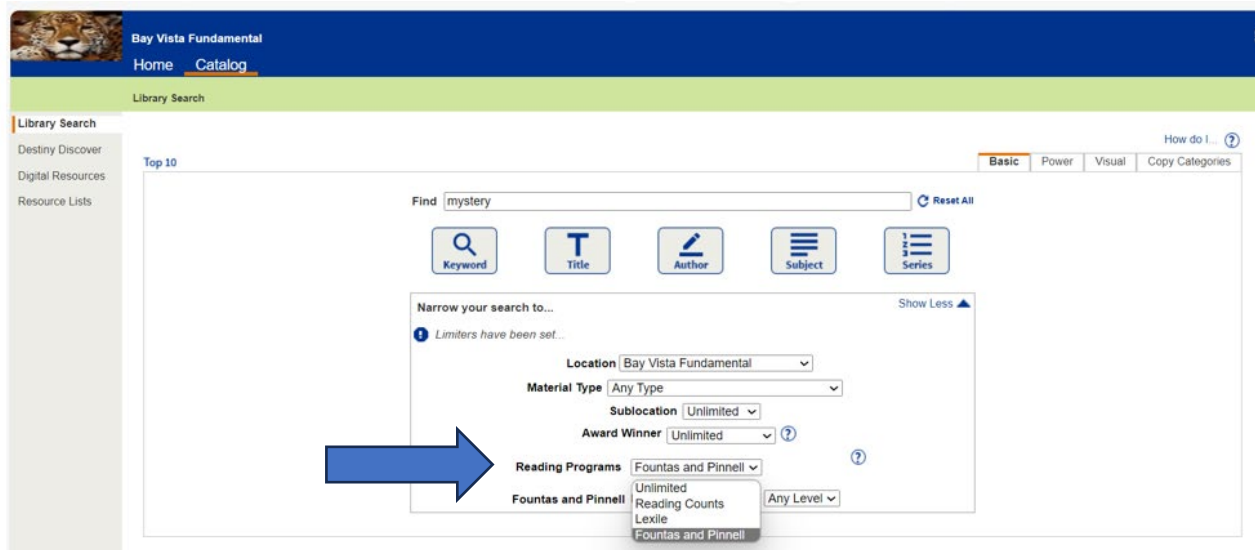

Looking Up Books in Destiny

1. Type destiny.pcsb.org in browser search bar.
2. Click “elementary schools” (on the left)
3. Click “Bay Vista Fundamental”

4. Click “Catalog”

5. In “Find” bar, type book title, author’s name, genre, or series you are interested in.

- Then click the correct tab underneath (keyword, title, author, subject, or series).

Spelling counts! It will give you a list of books in our media center that correspond to what is typed in the find bar.

6. You can also look up by reading program (Lexile or Fountas and Pinnell).
This is if you want books only on your reading level.

- Click the down arrow in the “Reading Programs” box. Choose a program.

7. Be sure to type in the range and genre.

- Then click the corresponding box. For this example, you would click keyword or subject. You can also just hit enter.

8. Destiny will pull up books according to what you entered. In this example, it pulled up mystery books leveled between H and J.