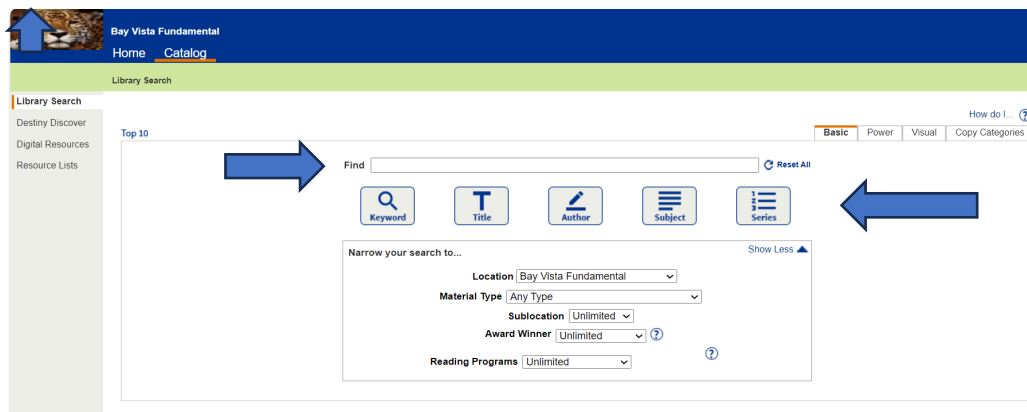

Looking Up Books in Destiny

1. Type destiny.pcsb.org in browser search bar.
2. Click “elementary schools” (on the left)
3. Click “Bay Vista Fundamental”

4. Click “Catalog”

5. In “Find” bar, type book title, author’s name, genre, or series you are interested in.

- Then click the correct tab underneath (keyword, title, author, subject, or series).

Spelling counts! It will give you a list of books in our media center that correspond to what is typed in the find bar.

6. You can also look up by reading program (Lexile or Fountas and Pinnell).
This is if you want books only on your reading level.

- Click the down arrow in the “Reading Programs” box. Choose a program.

7. Be sure to type in the range and genre.

- Then click the corresponding box. For this example, you would click keyword or subject. You can also just hit enter.

8. Destiny will pull up books according to what you entered. In this example, it pulled up mystery books leveled between H and J.